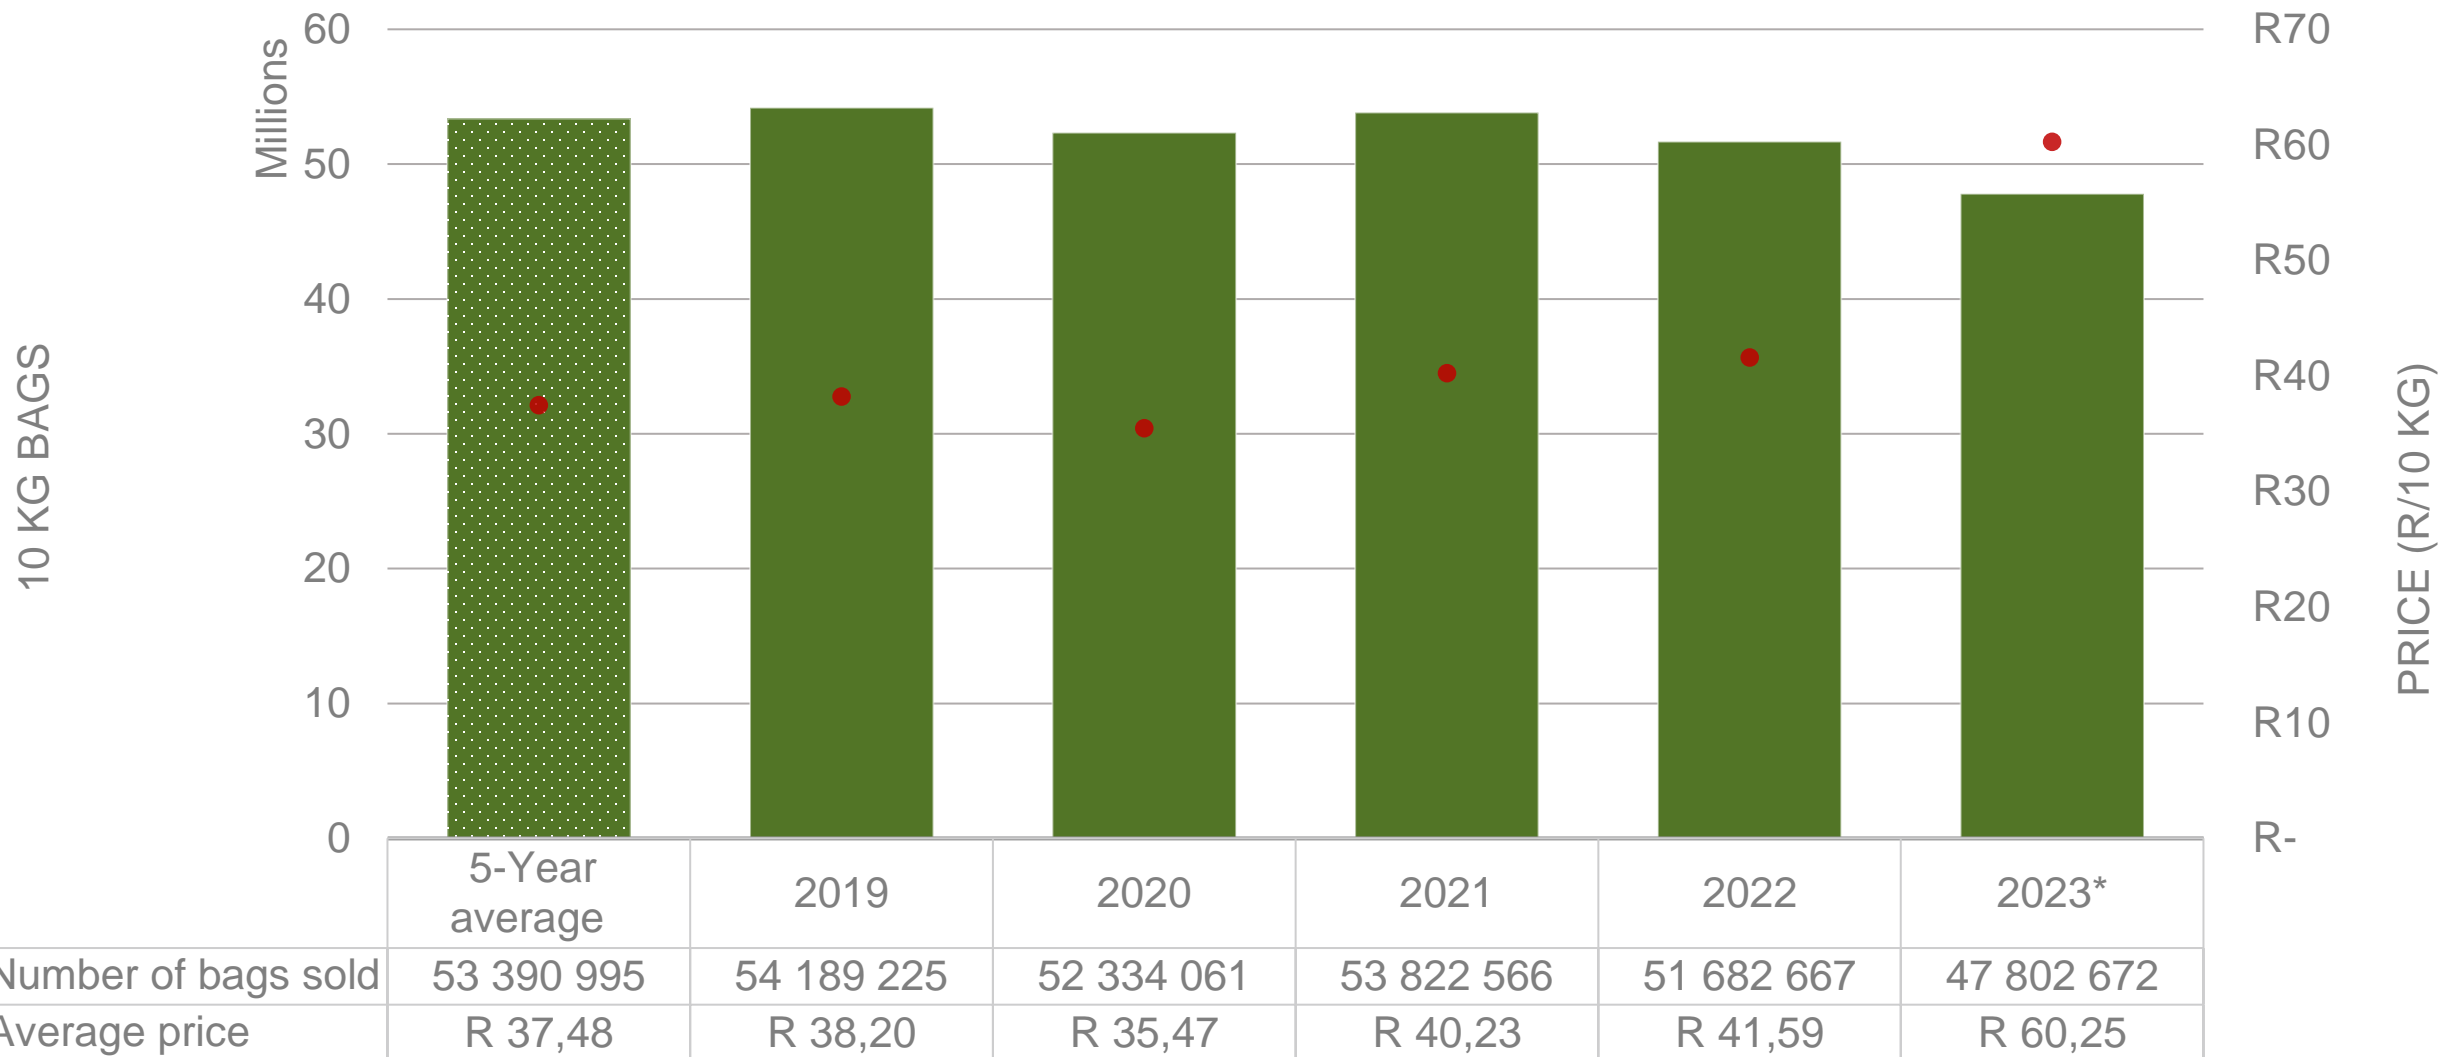

Cumulative total number of 10 kg bags sold on markets: First 25 weeks of the year 2023

Sold 5 588 323 bags **less** than the **5-year average** (2018 to 2022) of the first twenty-five weeks of each year