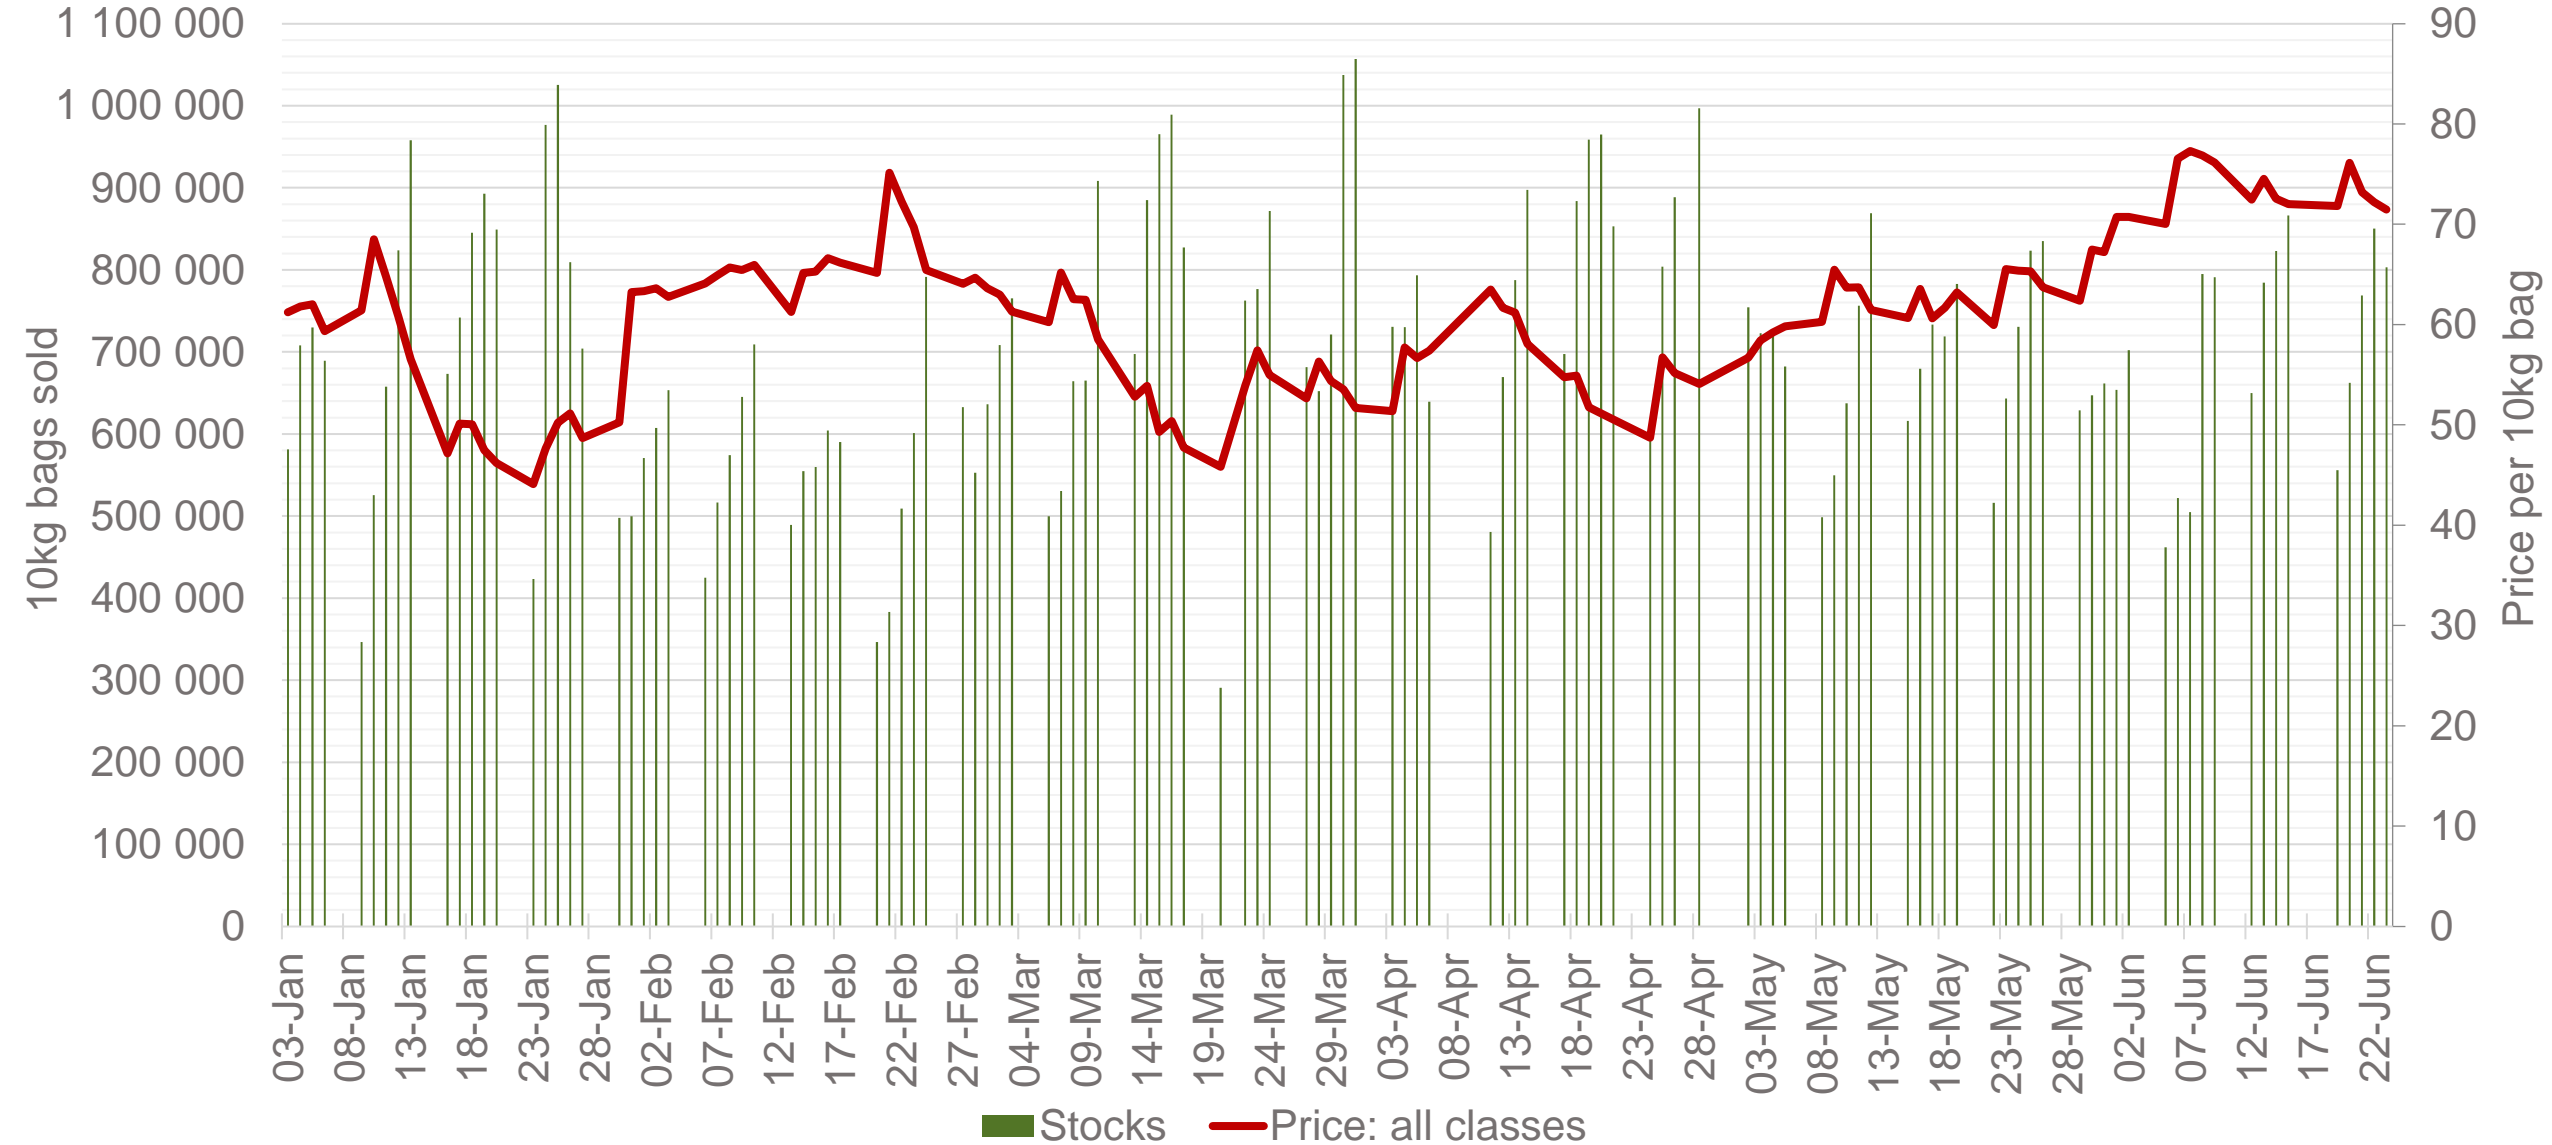

RSA daily Price versus Daily Available stocks (all classes & all sizes)

Data disclaimer: Potatoes SA does not take responsibility for the accuracy or interpretation of company data re-purposed by 3rd parties