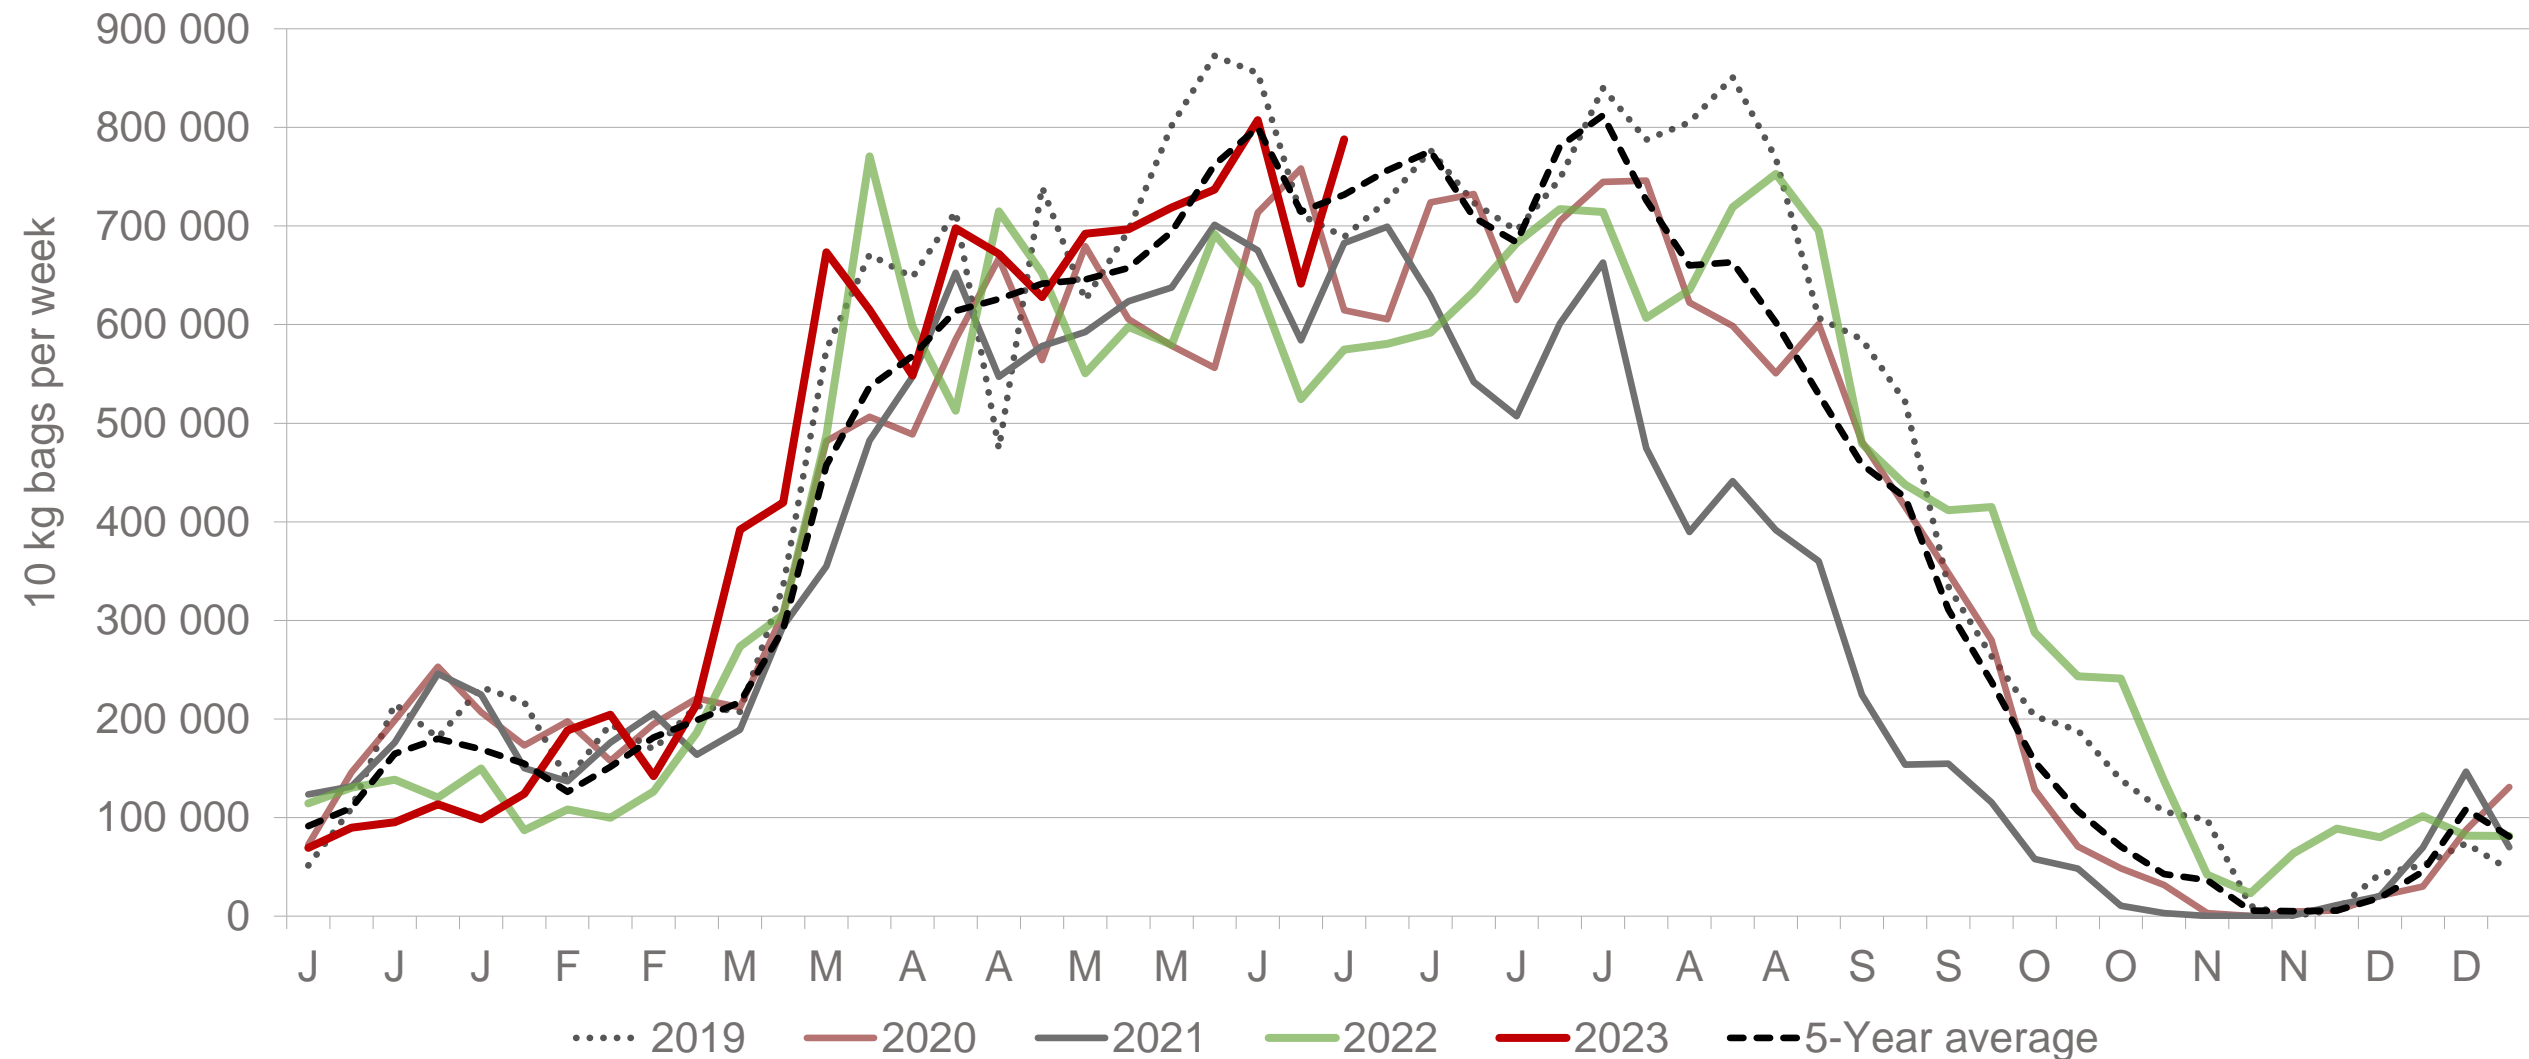

Western Free State : Amount of 10 kg bags per week sold on FPMs (all classes)

Sold 14% bags **more** than the same period of 2022 and 458 865 bags **more** than the **5-year average** (2018 to 2022) of the first twenty-five weeks of each year.

Data disclaimer: Potatoes SA does not take responsibility for the accuracy or interpretation of company data re-purposed by 3rd parties