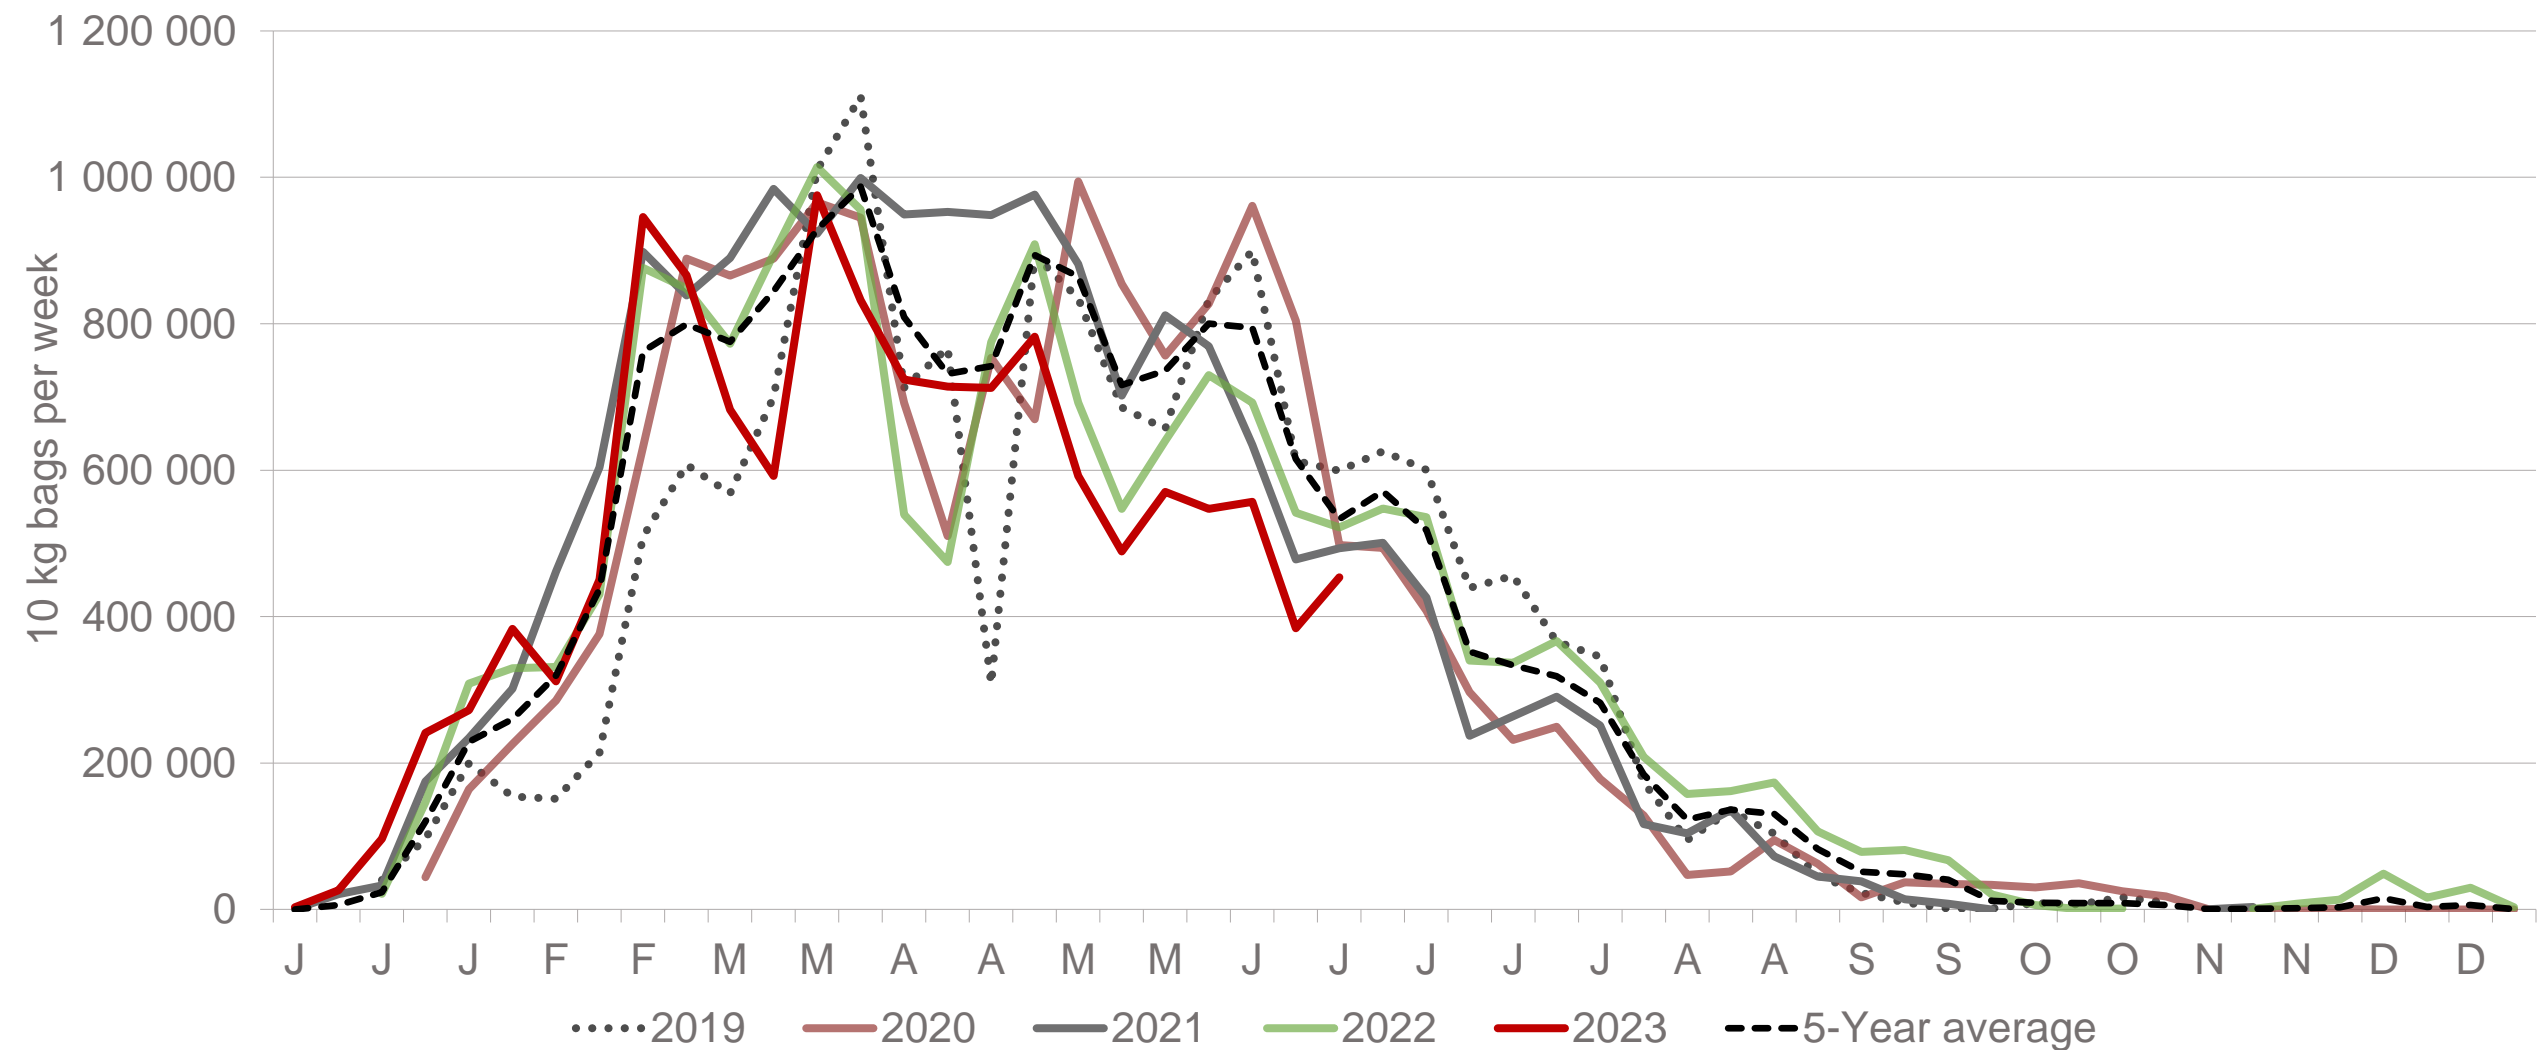

Eastern Free State: Amount of 10 kg bags per week sold on FPMs (all classes)

Sold 6% bags **less** than the same period of 2022 and 1 523 735 bags **less** than the **5-year average** (2018 to 2022) of the first twenty-five weeks of each year.

Data disclaimer: Potatoes SA does not take responsibility for the accuracy or interpretation of company data re-purposed by 3rd parties