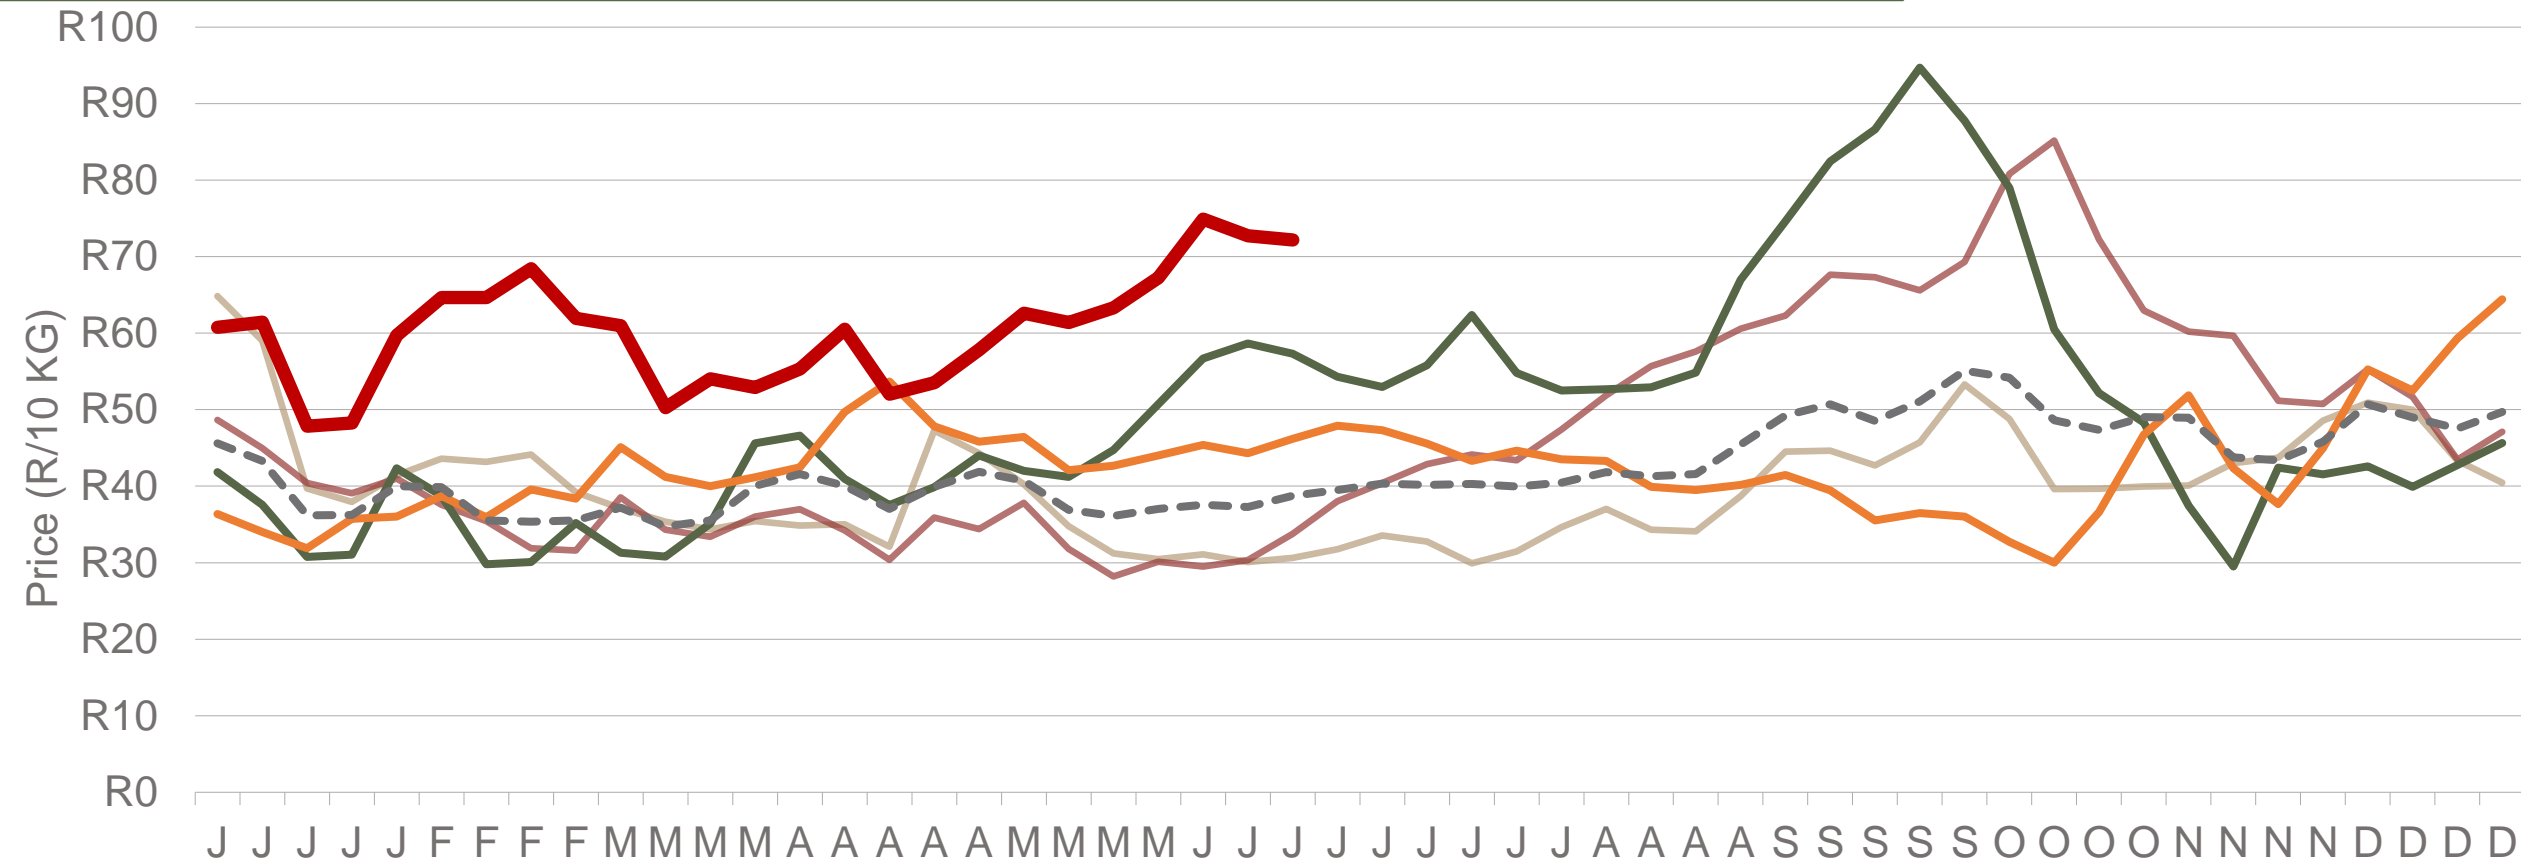

# Average weekly price – all markets & all classes

— 2019      — 2020      — 2021      — 2022      — 2023      - - - 5-year average

Number of bags sold

**17%**

(Week on Week)

Average weekly price

**1%**

(Week on week)