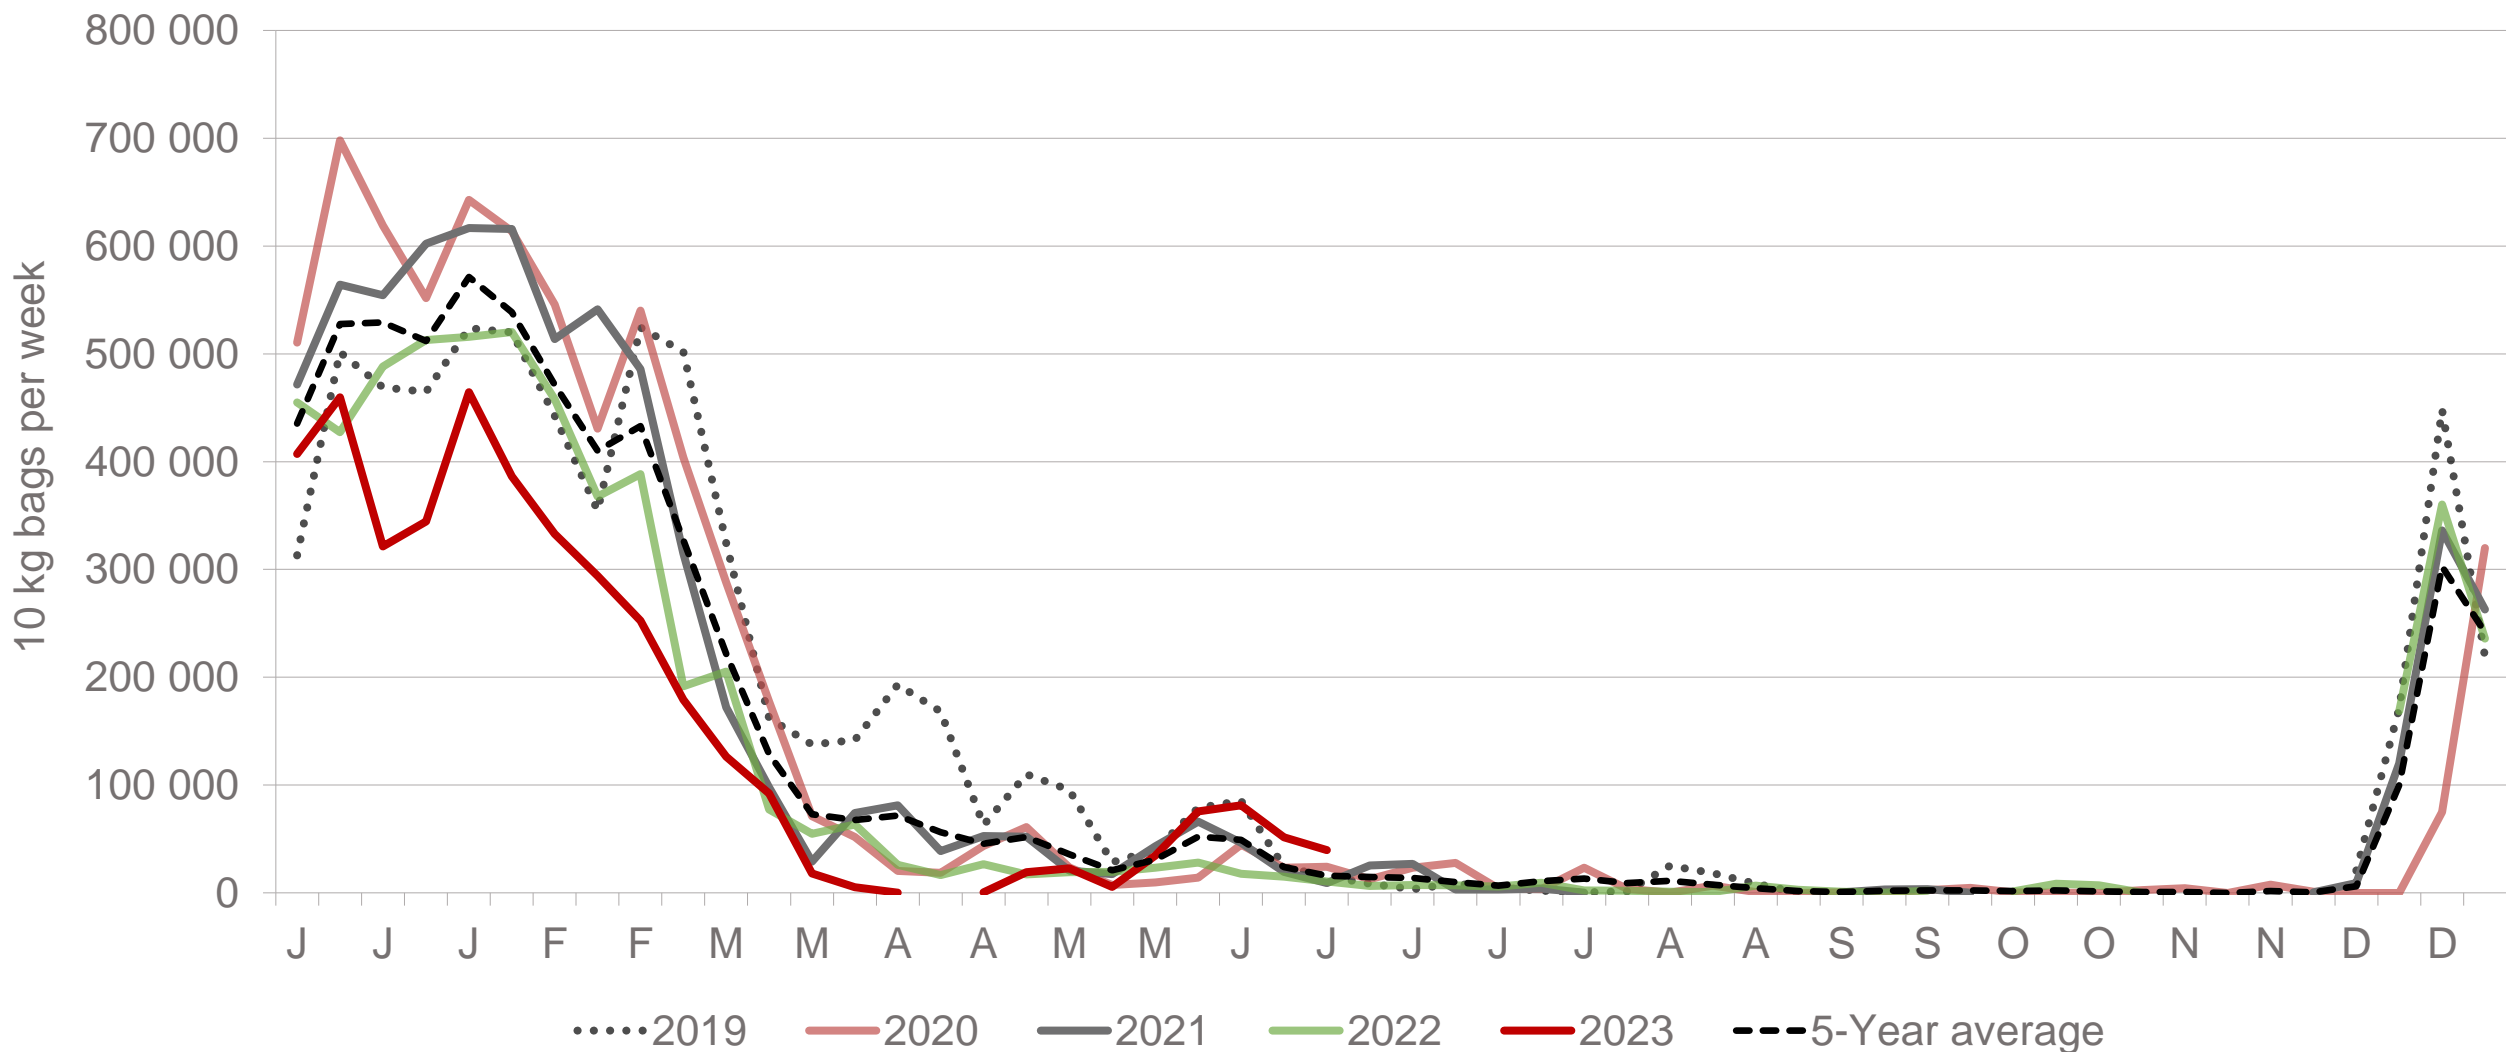

South Western Free State: Amount of 10 kg bags per week sold on FPMs (all classes)

Sold 19% bags **less** than the same period of 2022 and 1 685 627 bags **less** than the **5-year average** (2018 to 2022) of the first twenty-five weeks of each year.

Data disclaimer: Potatoes SA does not take responsibility for the accuracy or interpretation of company data re-purposed by 3rd parties