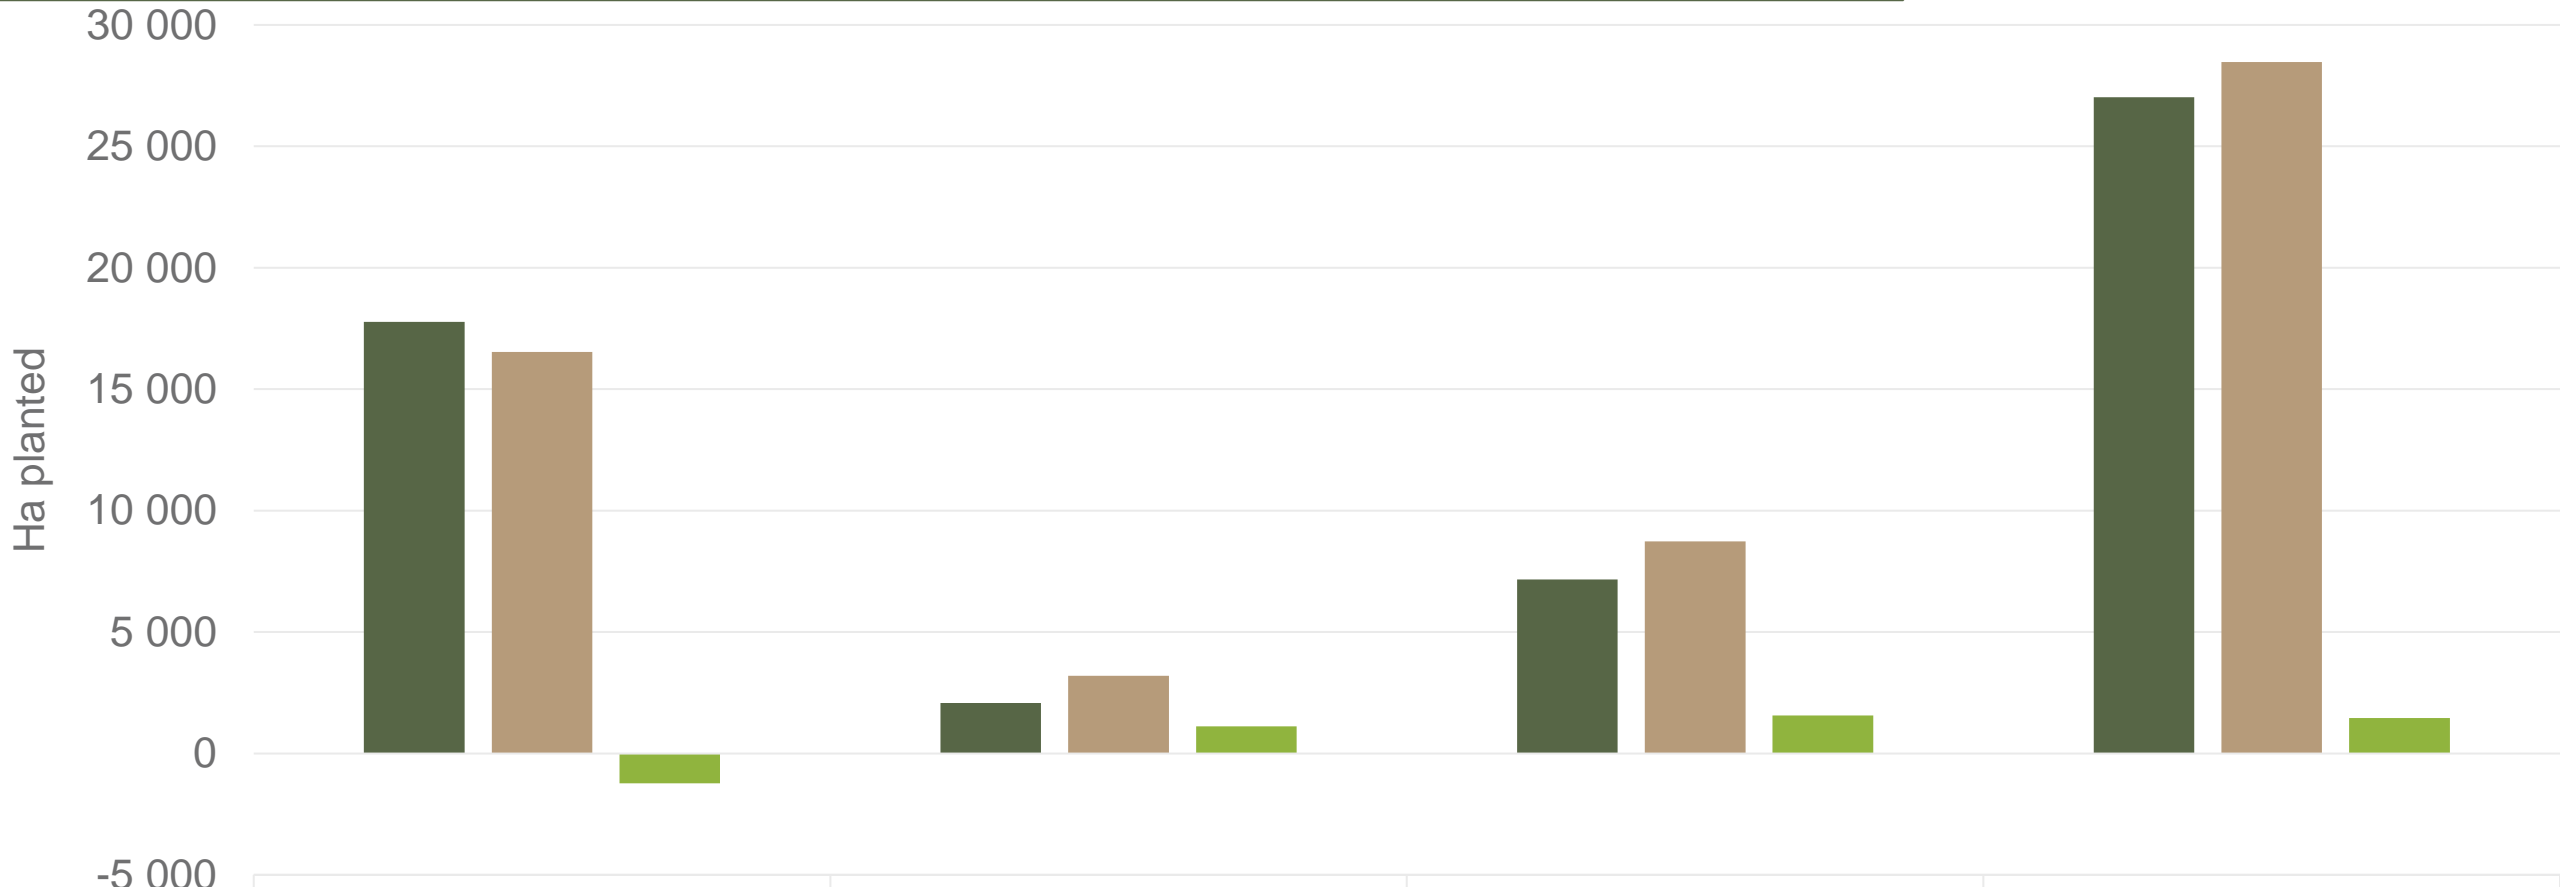

Hectares planted to date for season 2023 versus 2022

	Table	Process	Seed	Total
■ 2022	17 769	2 081	7 166	27 017
■ 2023	16 535	3 202	8 733	28 470
■ Changes	-1 234	1 121	1 566	1 453

Regions finished planting: Northern Cape early, North West main, Eastern Free State main, Ceres main, North Eastern Cape, KZN summer, Northern Cape main * To be confirmed, Western FS, North West late harvest *To be confirmed, Sandveld summer and South Western Free State harvest

Data disclaimer: Potatoes SA does not take responsibility for the accuracy or interpretation of company data re-purposed by 3rd parties