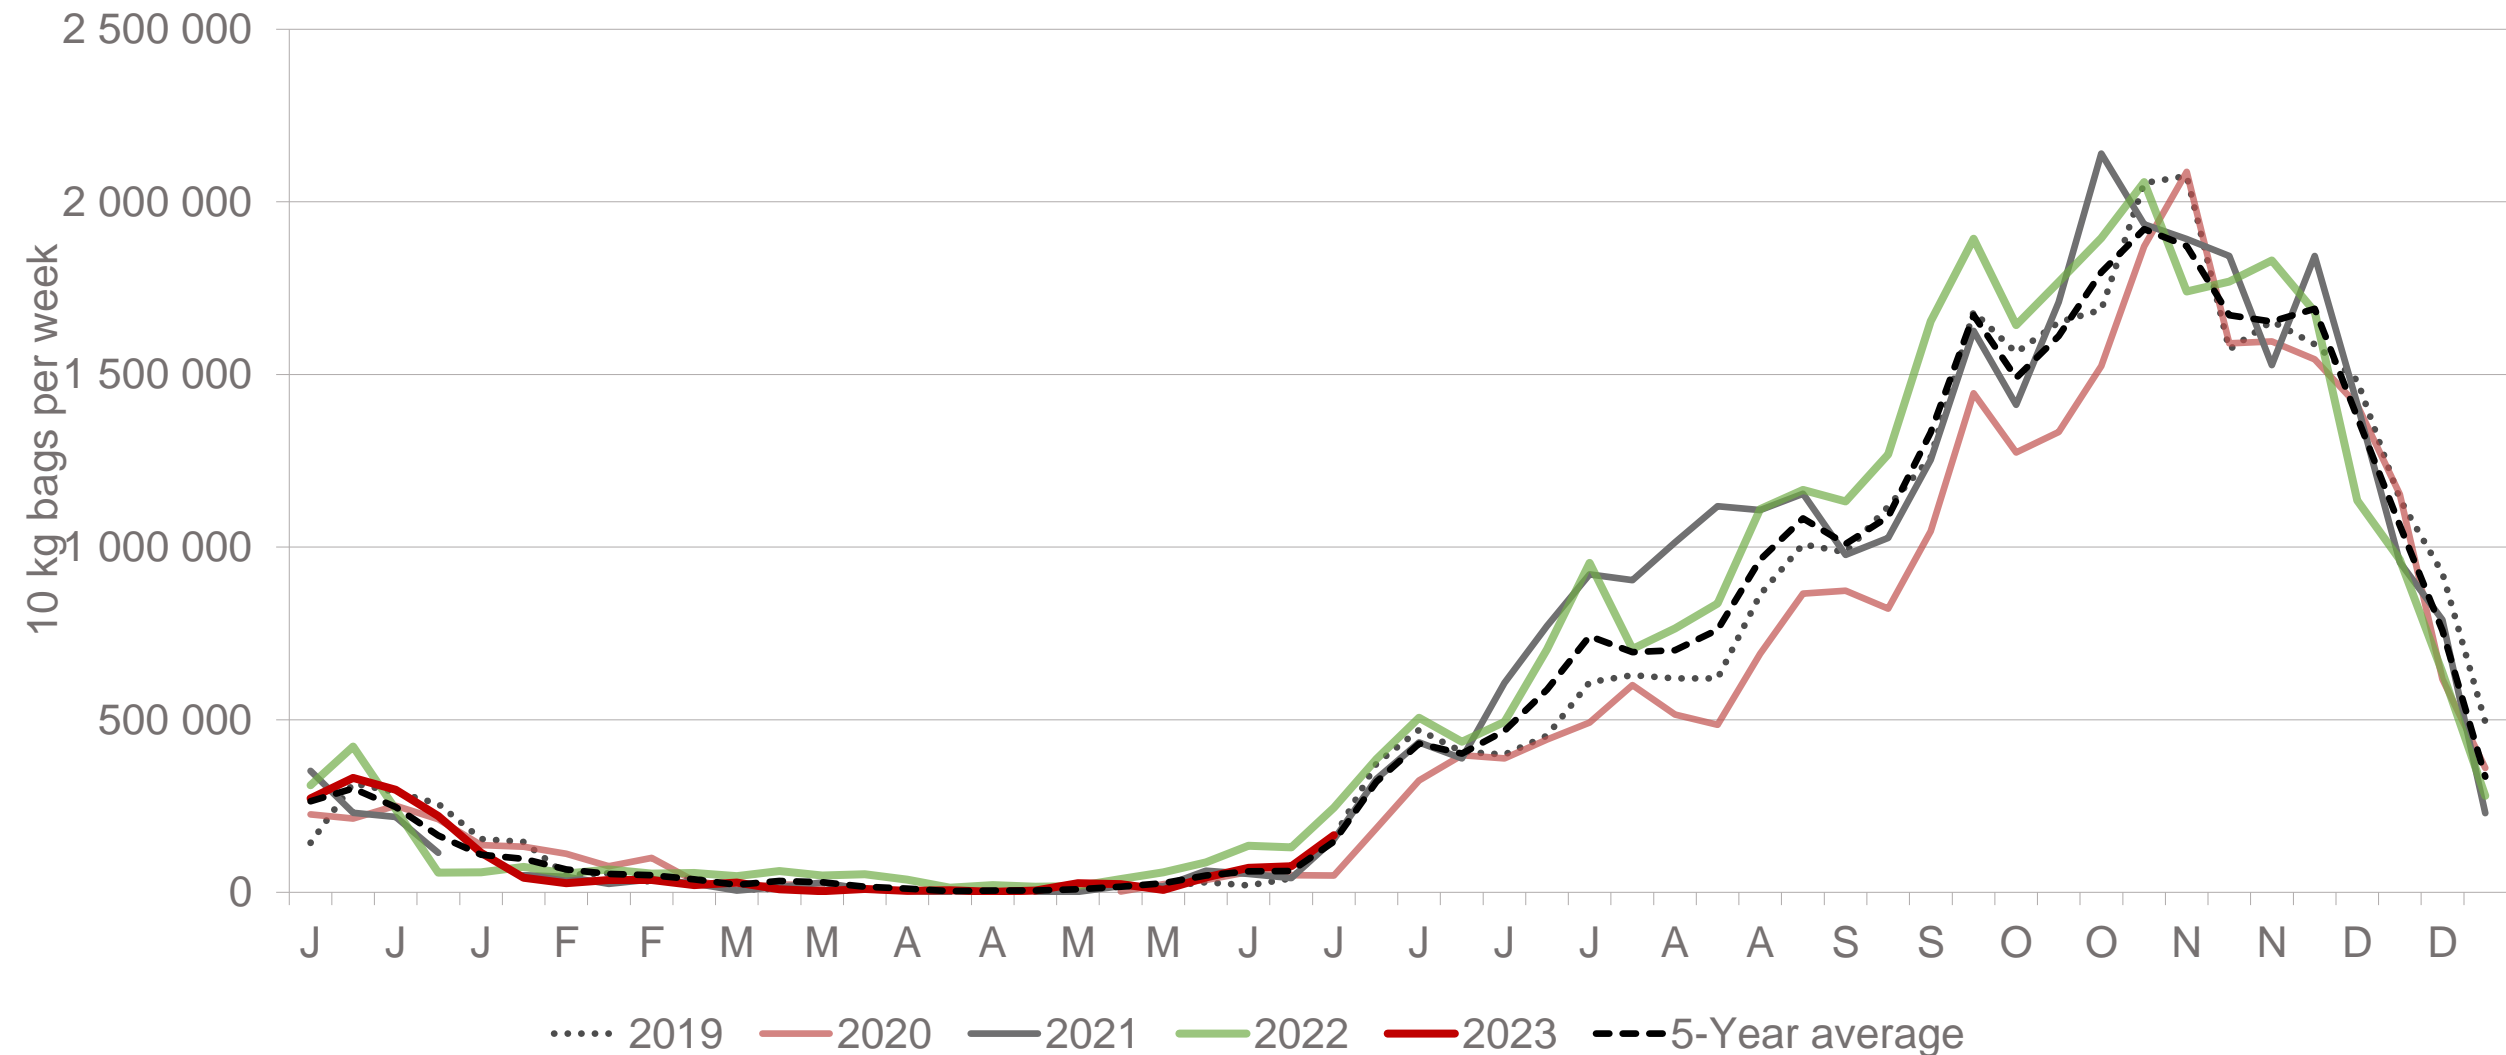

Limpopo: Amount of 10 kg bags per week sold on FPMs (all classes)

Sold 22% bags **less** than the same period of 2022 and 8 085 bags **less** than the **5-year average** (2018 to 2022) of the first twenty-five weeks of each year.

Data disclaimer: Potatoes SA does not take responsibility for the accuracy or interpretation of company data re-purposed by 3rd parties