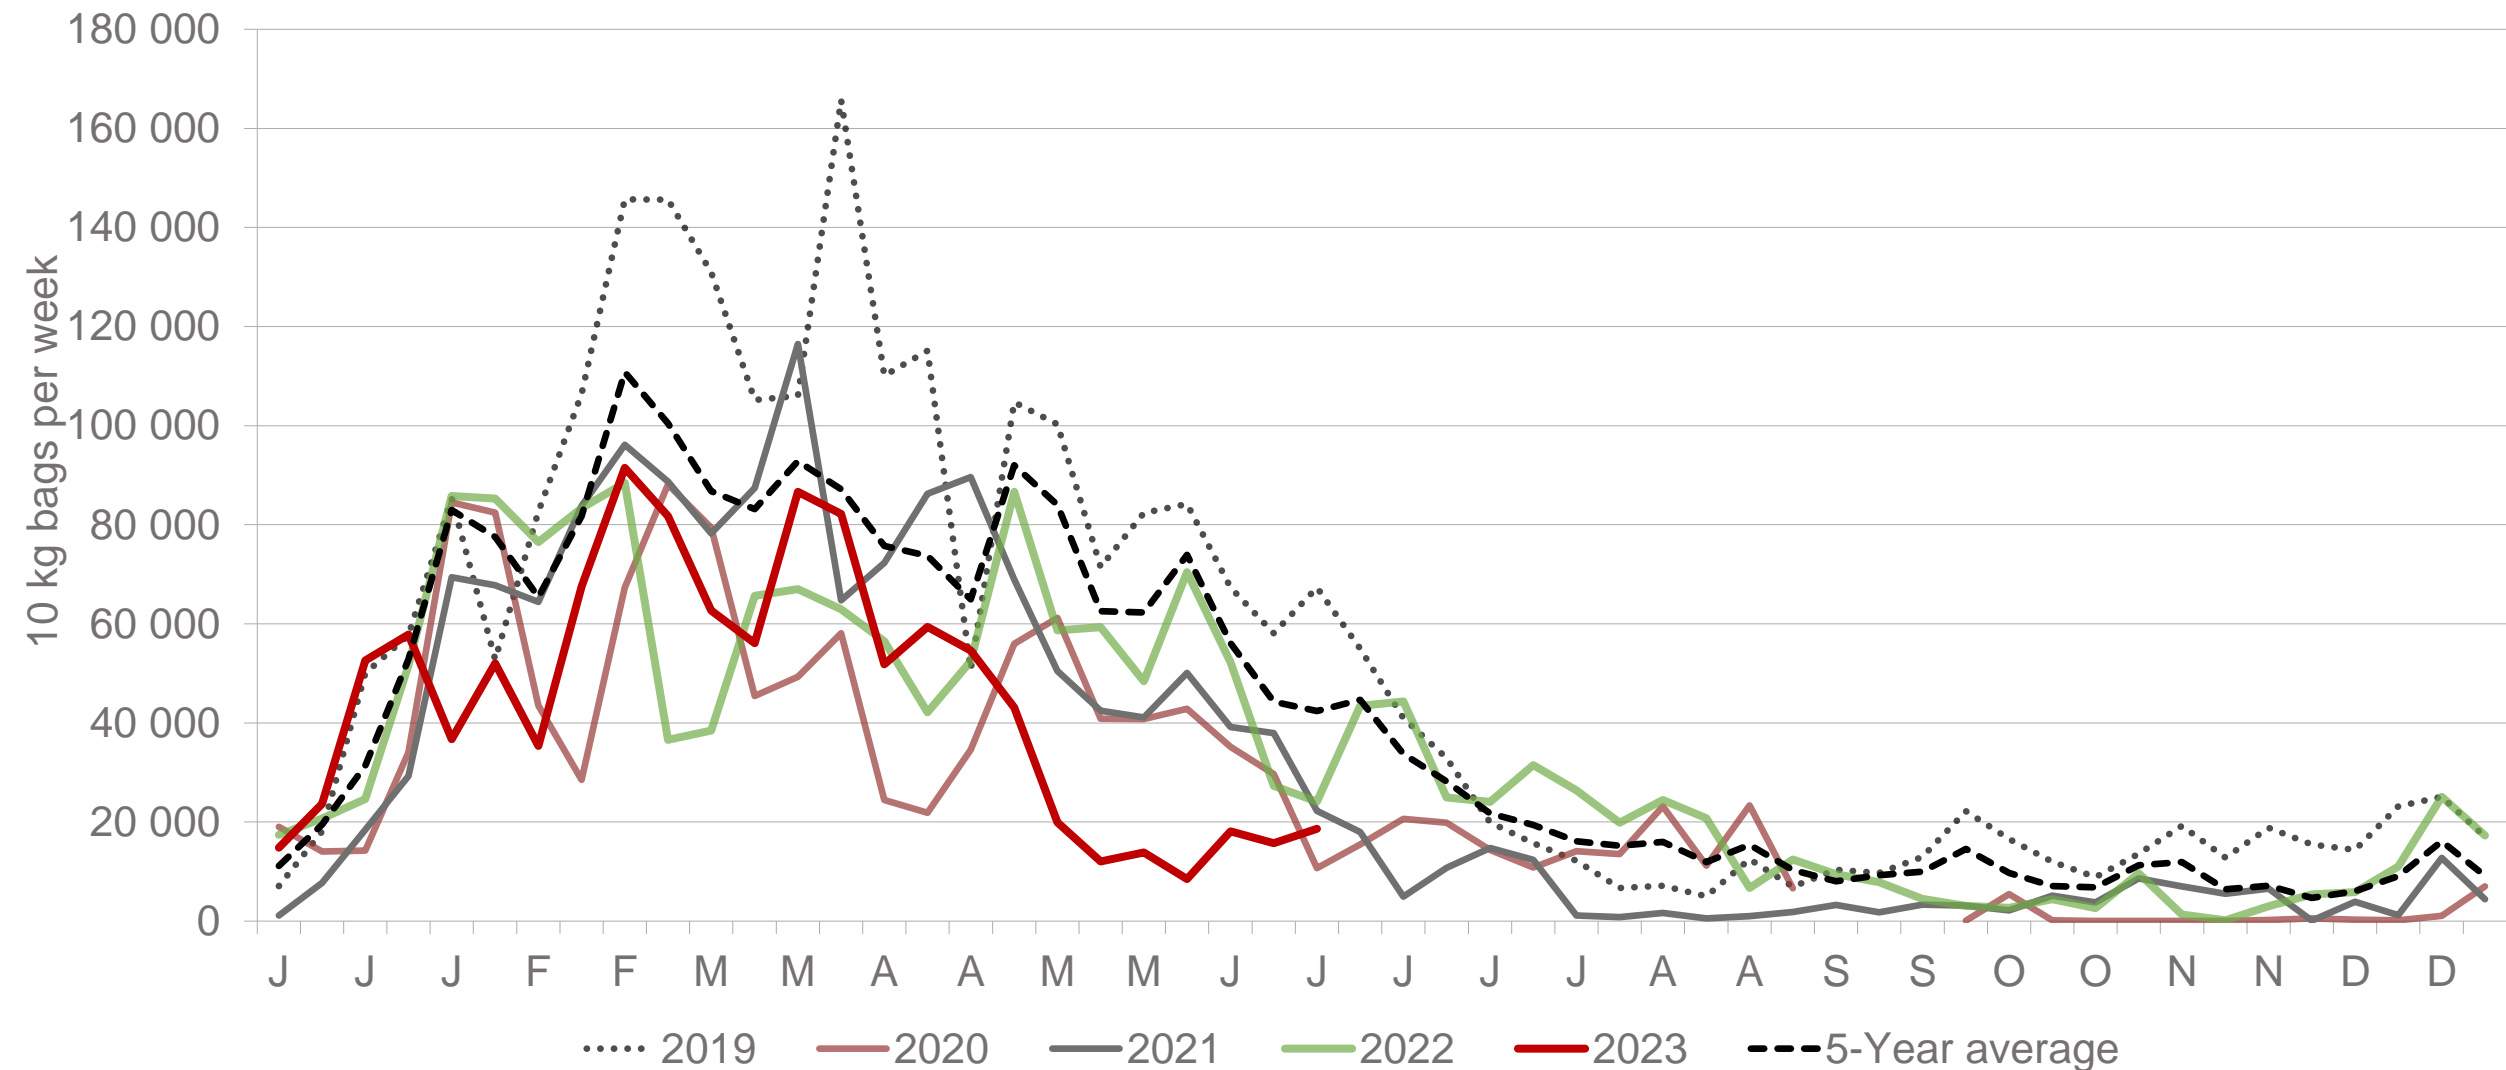

North Eastern Cape: Amount of 10 kg bags per week sold on FPMs (all classes)

Sold 19% bags **less** than the same period of 2022 and 598 259 bags **less** than the **5-year average** (2018 to 2022) of the first twenty-five weeks of each year.

Data disclaimer: Potatoes SA does not take responsibility for the accuracy or interpretation of company data re-purposed by 3rd parties