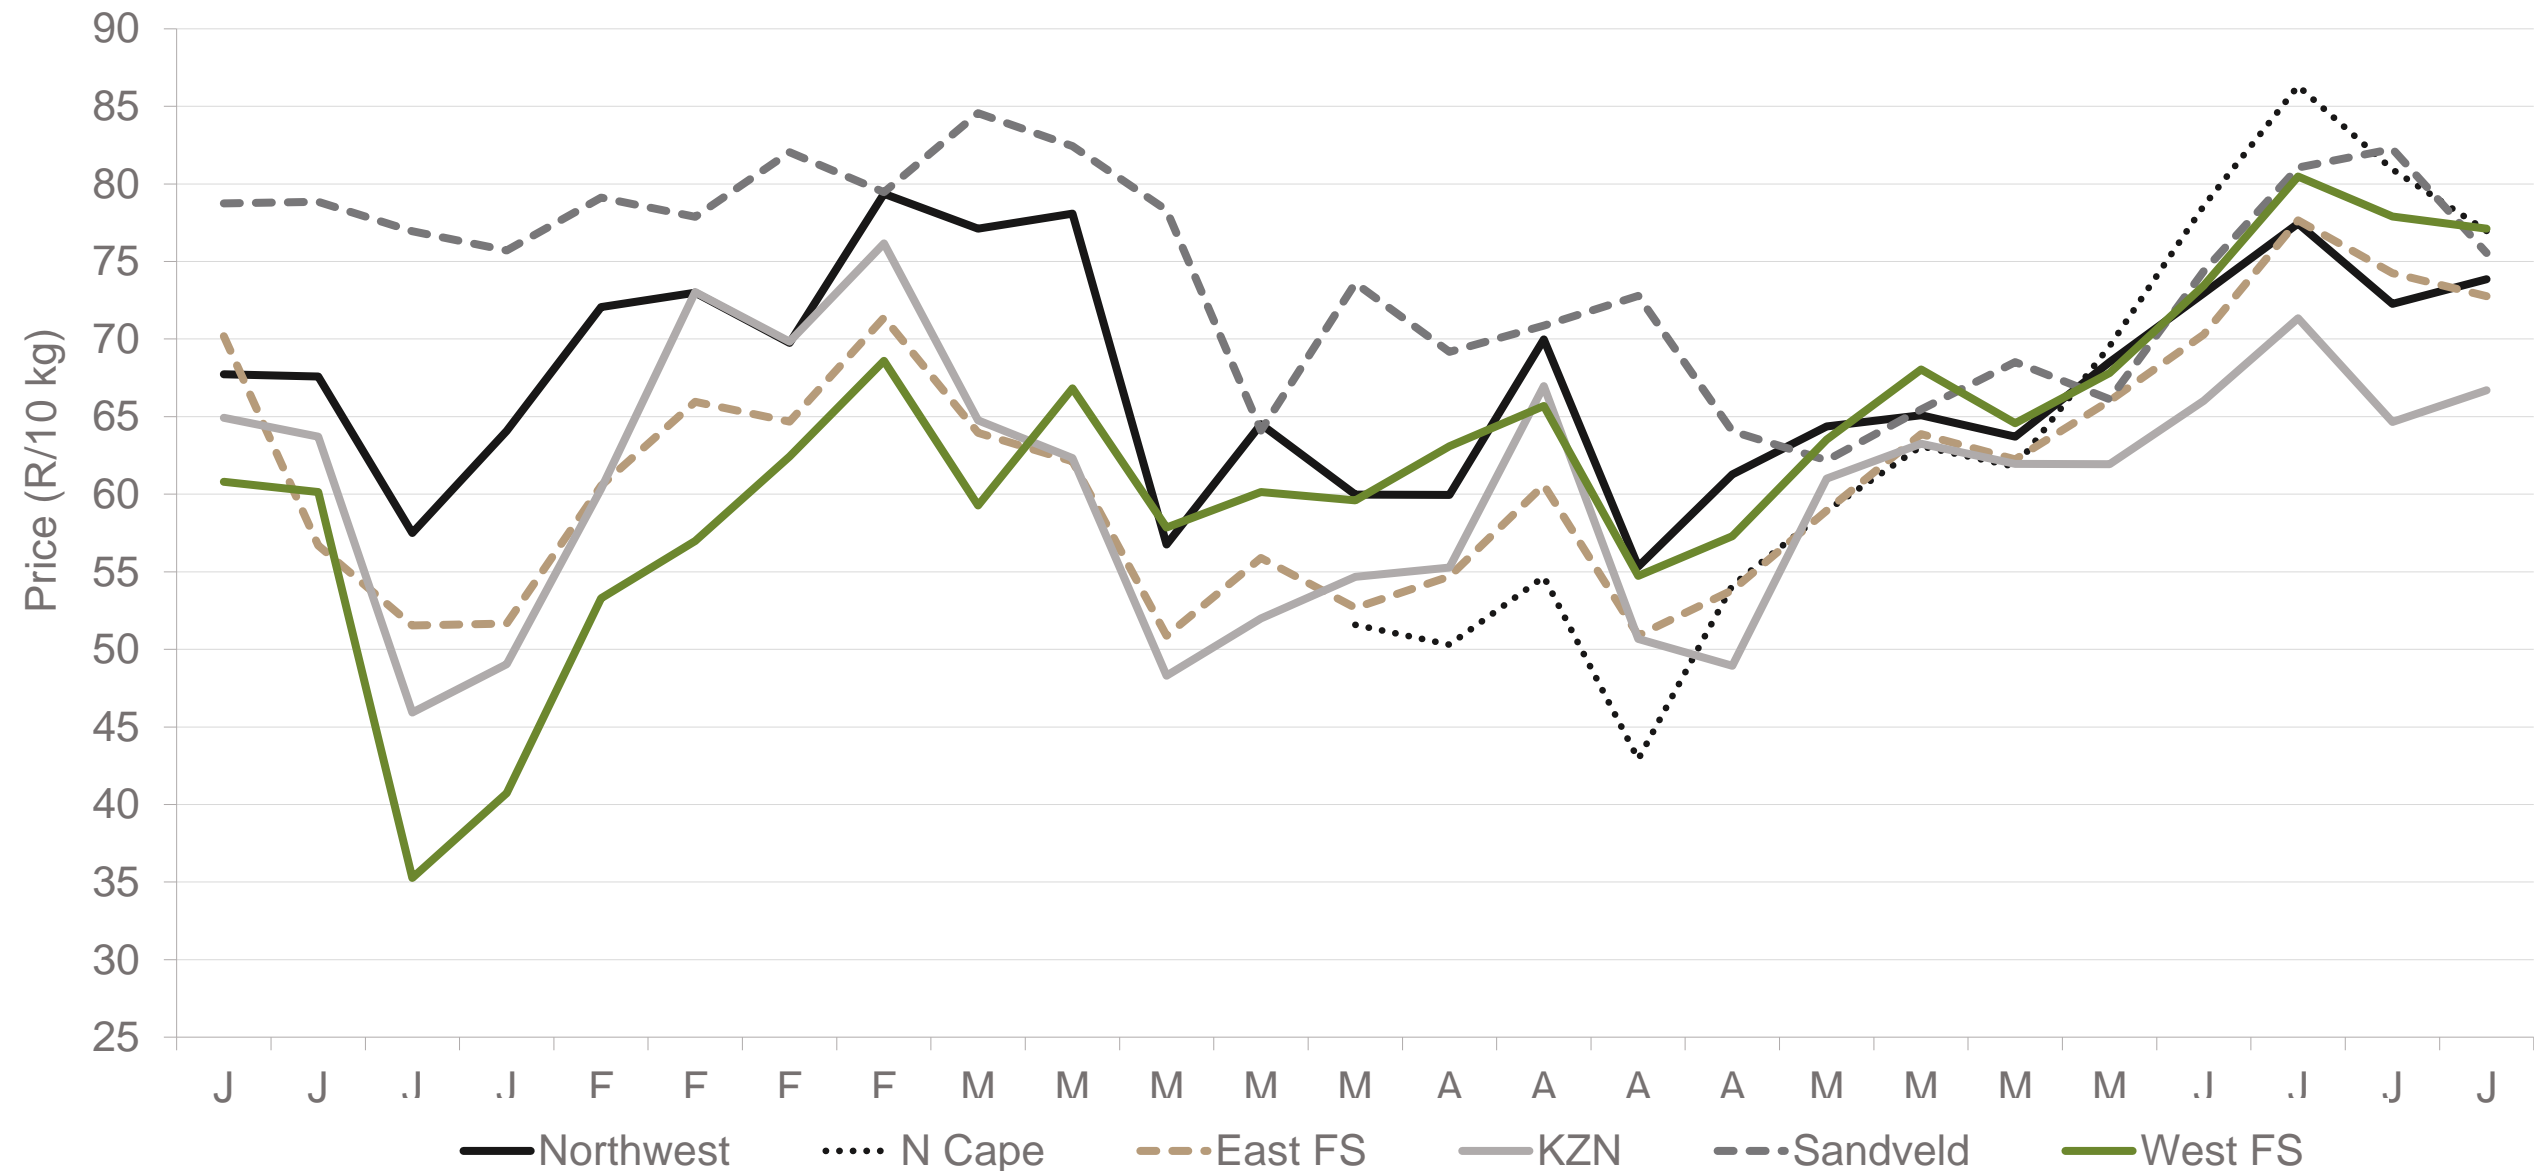

Average Class 1 Medium prices in regions

Data disclaimer: Potatoes SA does not take responsibility for the accuracy or interpretation of company data re-purposed by 3rd parties