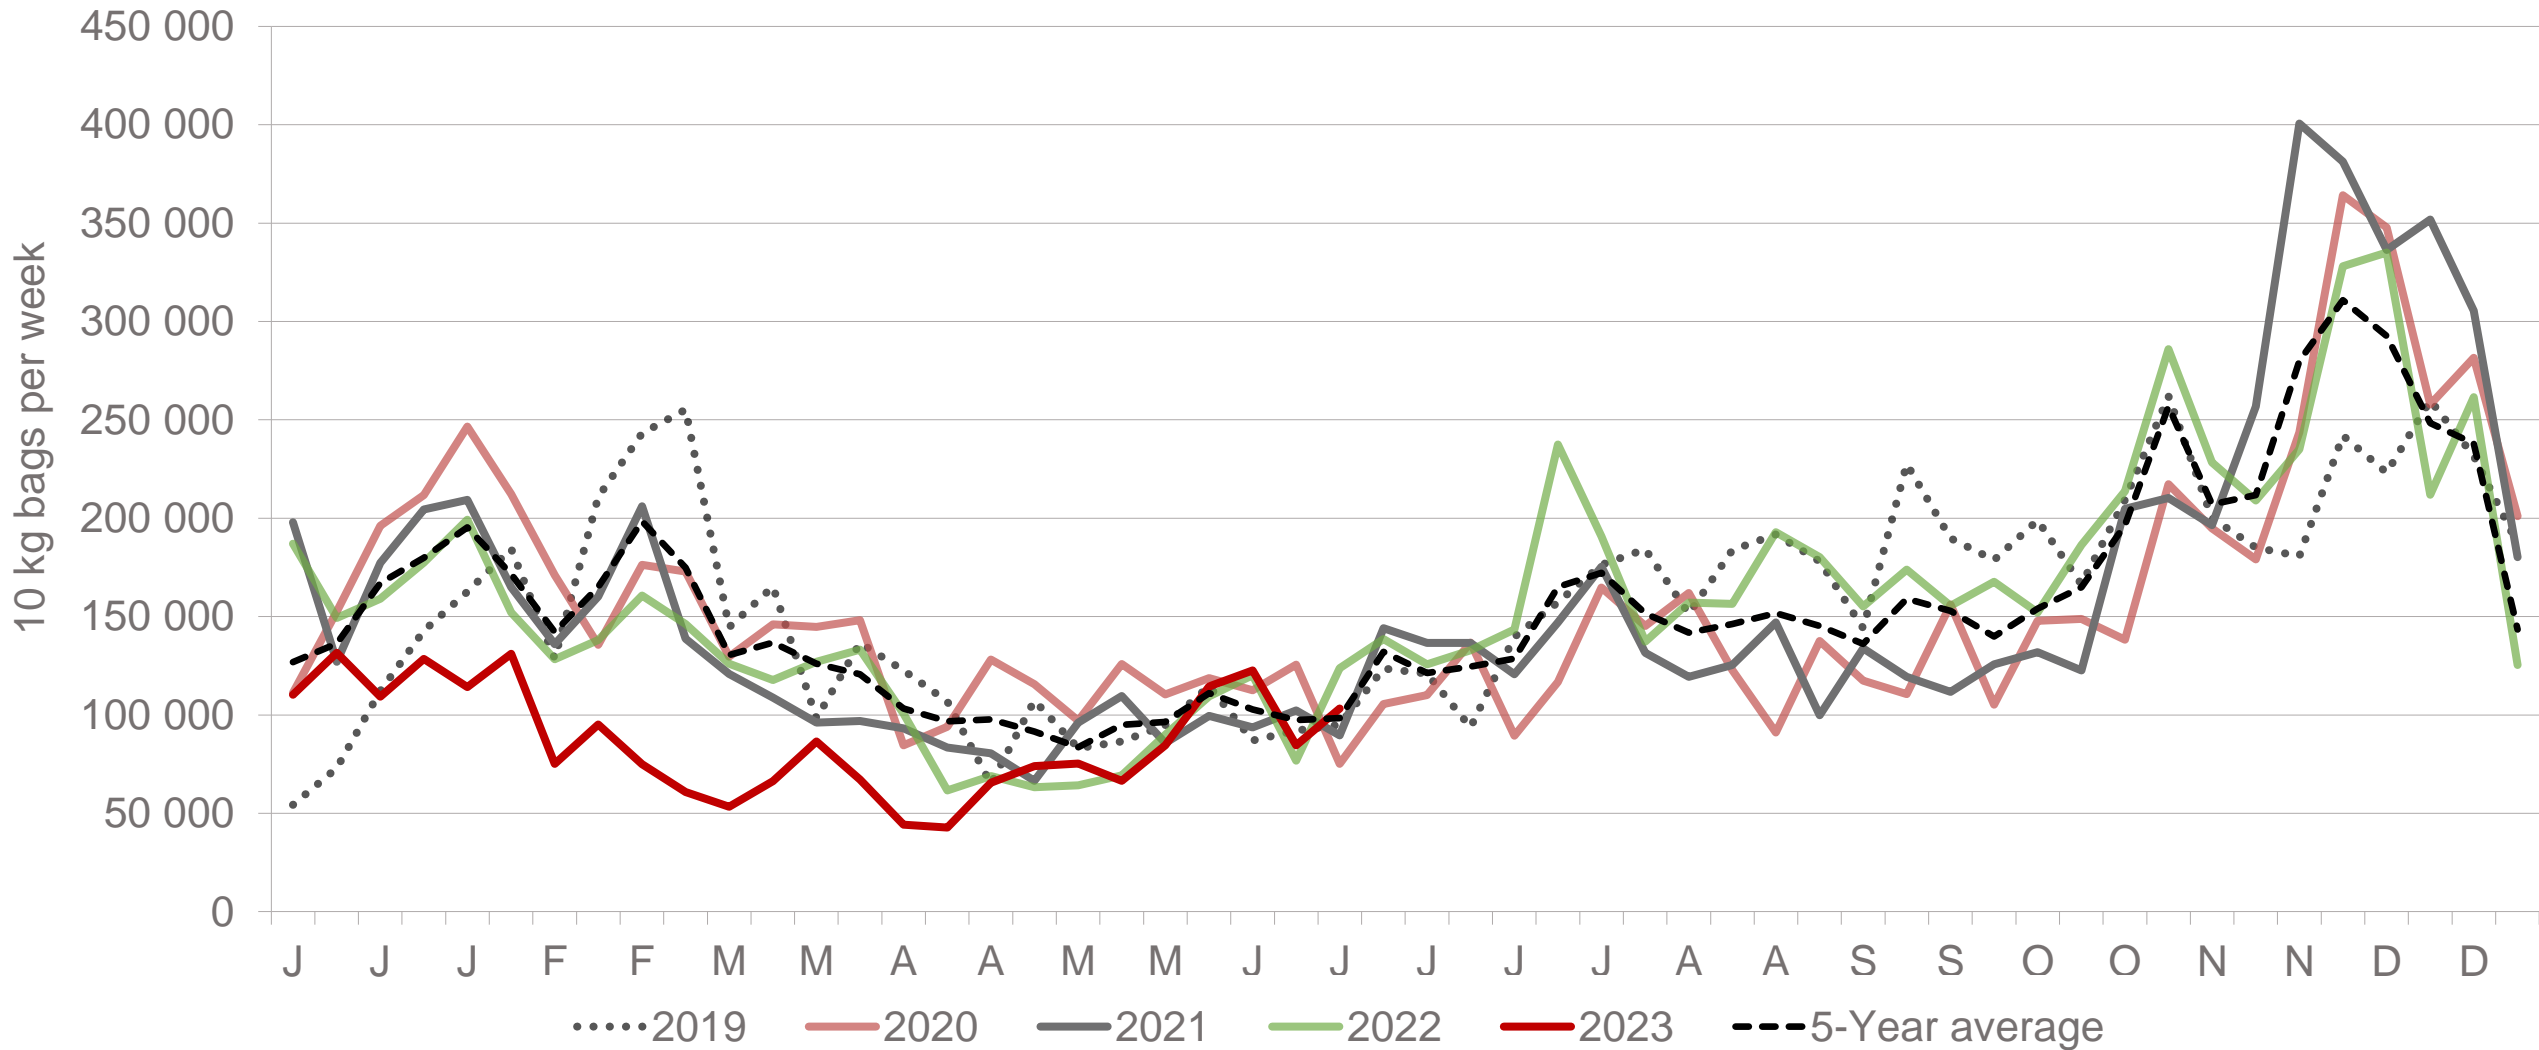

Sandveld: Amount of 10 kg bags per week sold on FPMs (all classes)

Sold 28% bags **less** than the same period of 2022 and 1 063 591 bags **less** than the **5-year average** (2018 to 2022) of the first twenty-five weeks of each year.

Data disclaimer: Potatoes SA does not take responsibility for the accuracy or interpretation of company data re-purposed by 3rd parties