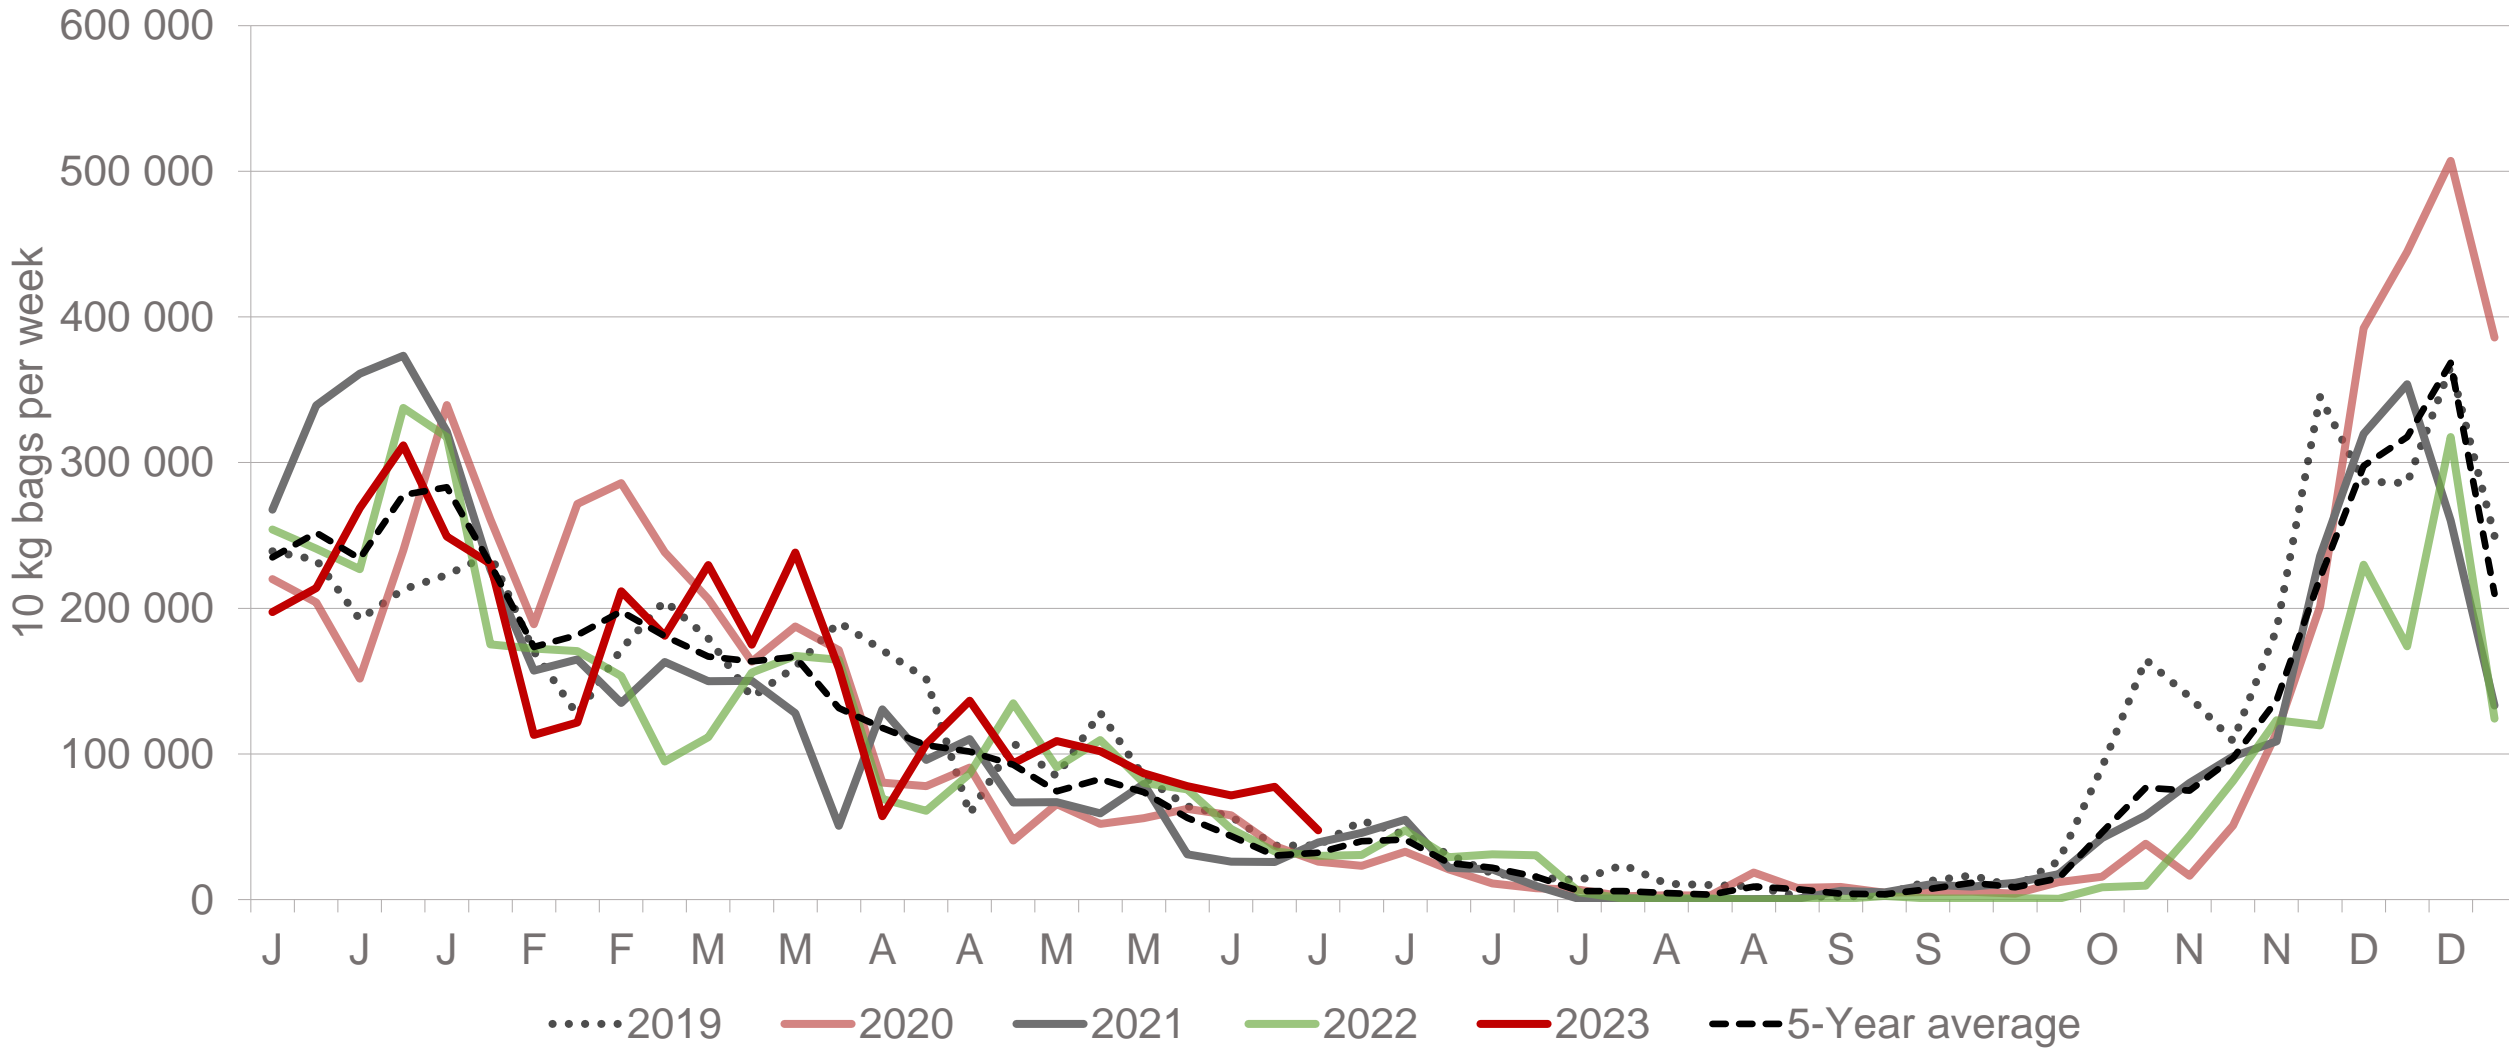

KwaZulu-Natal: Amount of 10 kg bags per week sold on FPMs (all classes)

Sold 9% bags **more** than the same period of 2022 and 180 521 bags **more** than the **5-year average** (2018 to 2022) of the first twenty-five weeks of each year.

Data disclaimer: Potatoes SA does not take responsibility for the accuracy or interpretation of company data re-purposed by 3rd parties