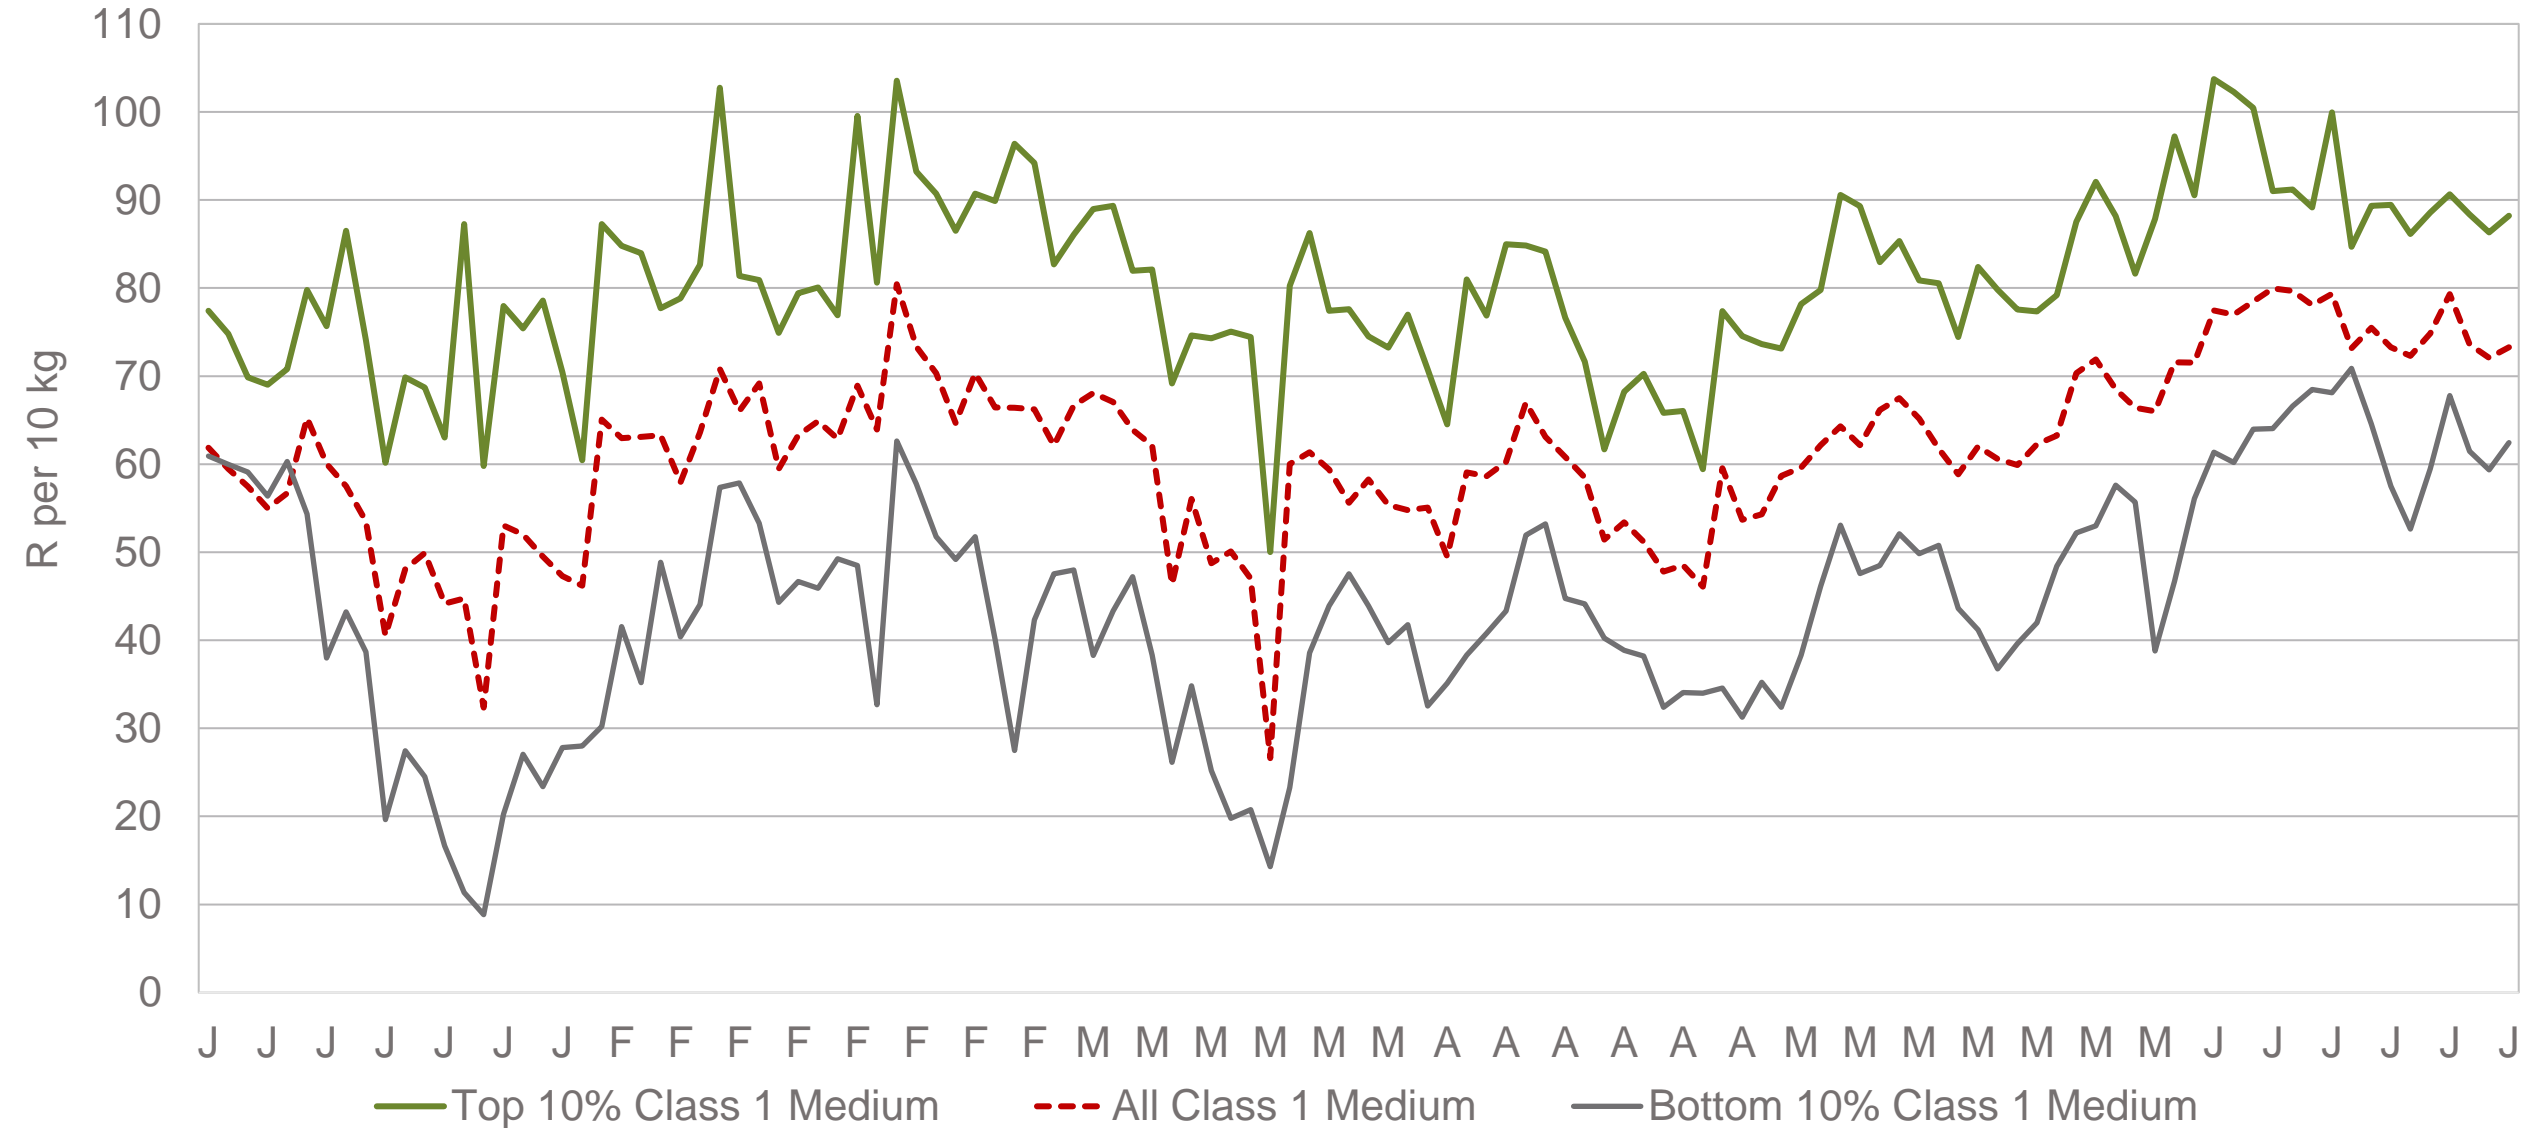

JHB market daily : Top 10% versus Bottom 10% prices – Class 1 Medium (Since January 2023)

Data disclaimer: Potatoes SA does not take responsibility for the accuracy or interpretation of company data re-purposed by 3rd parties