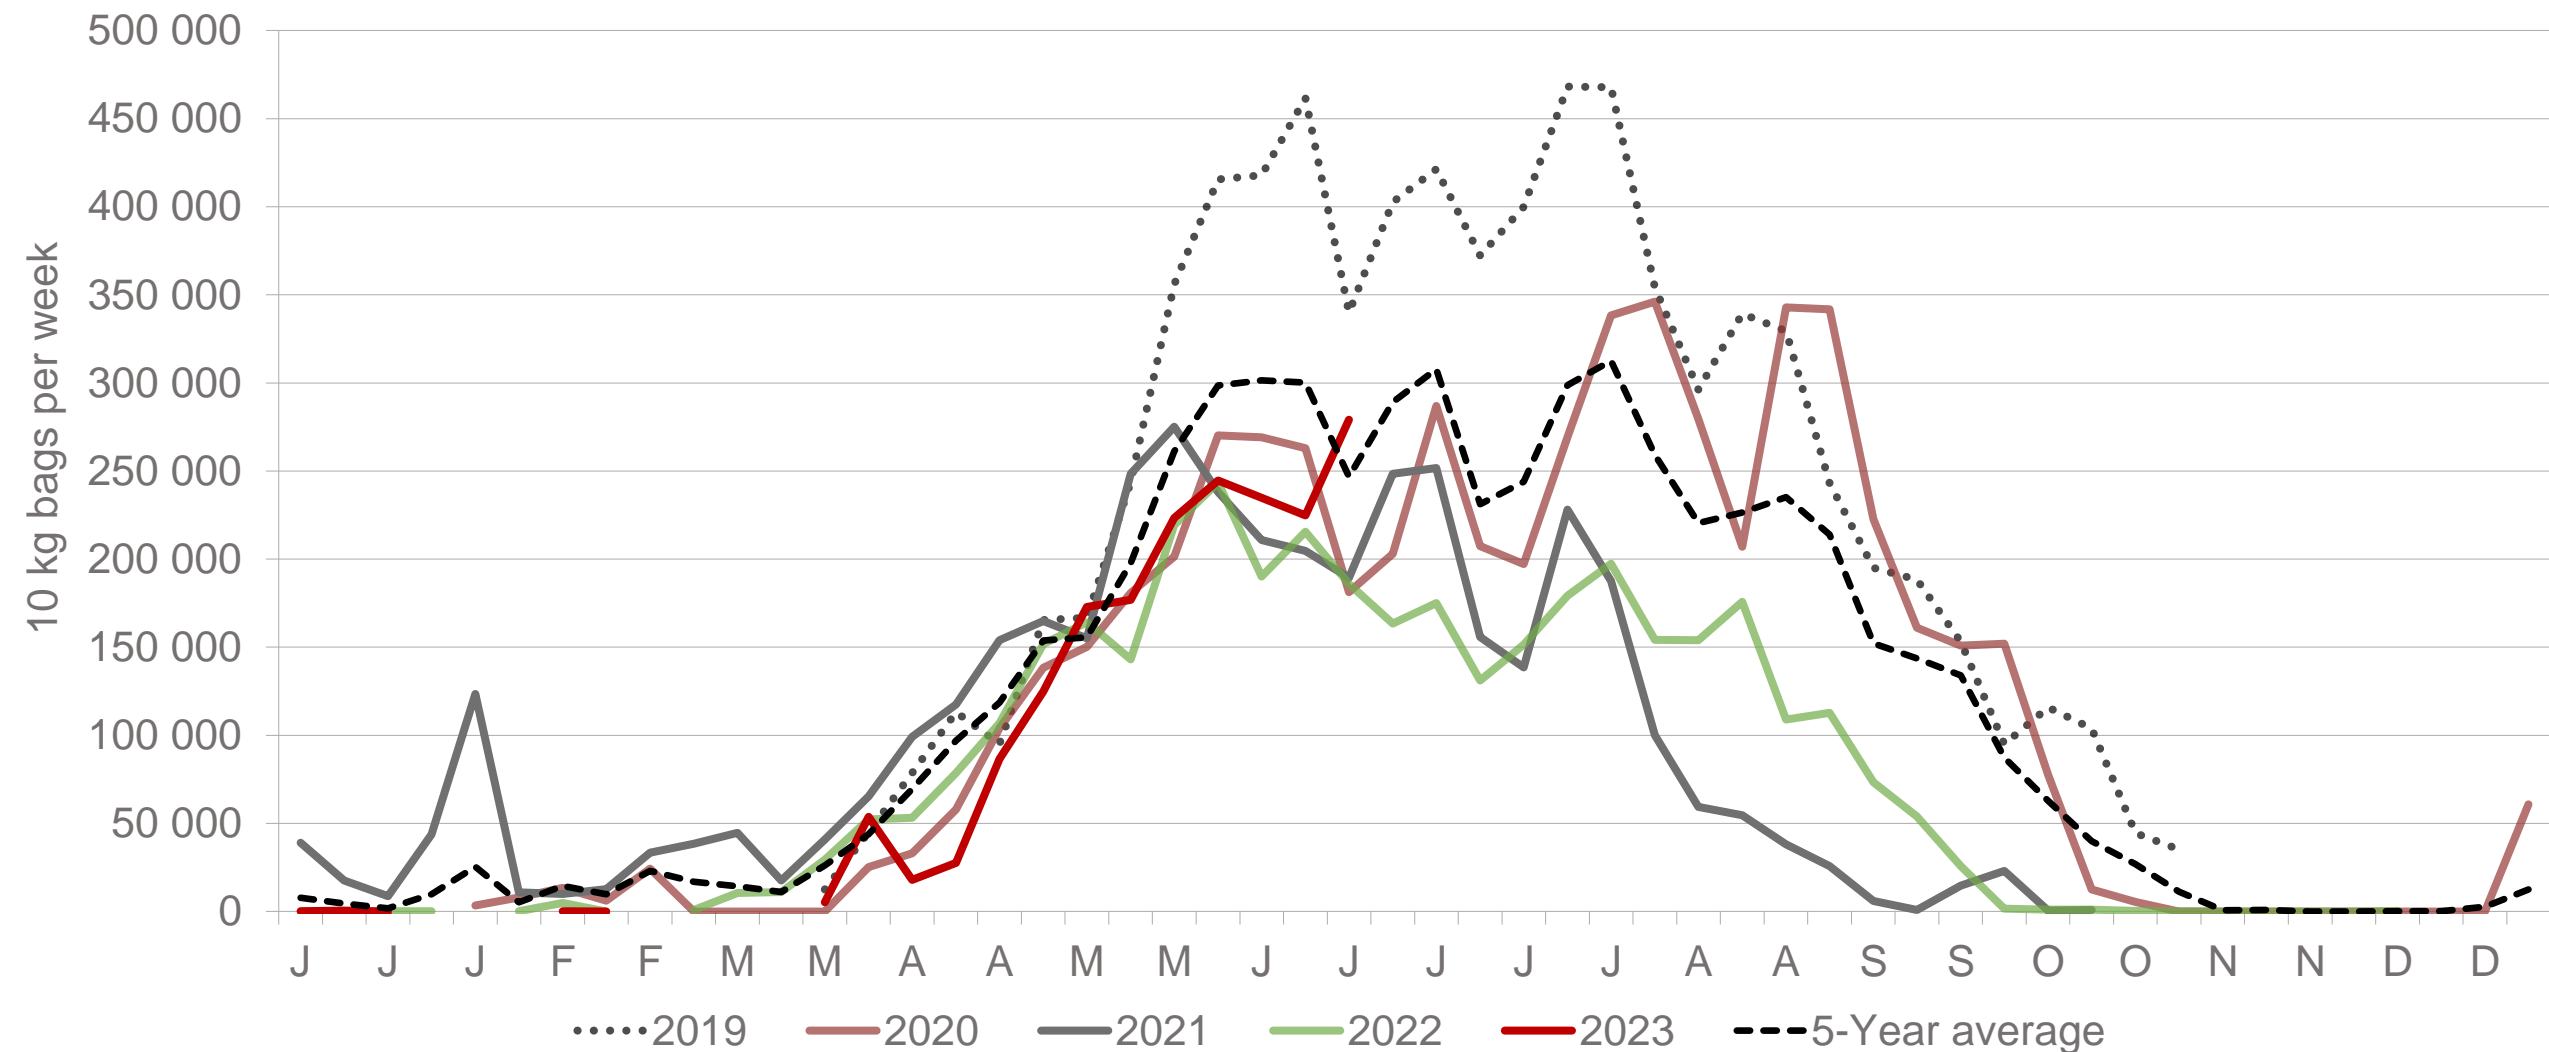

Northern Cape: Amount of 10 kg bags per week sold on FPMs (all classes)

Sold 1% bags **more** than the same period of 2022 and 540 635 bags **less** than the **5-year average** (2018 to 2022) of the first twenty-five weeks of each year.

Data disclaimer: Potatoes SA does not take responsibility for the accuracy or interpretation of company data re-purposed by 3rd parties