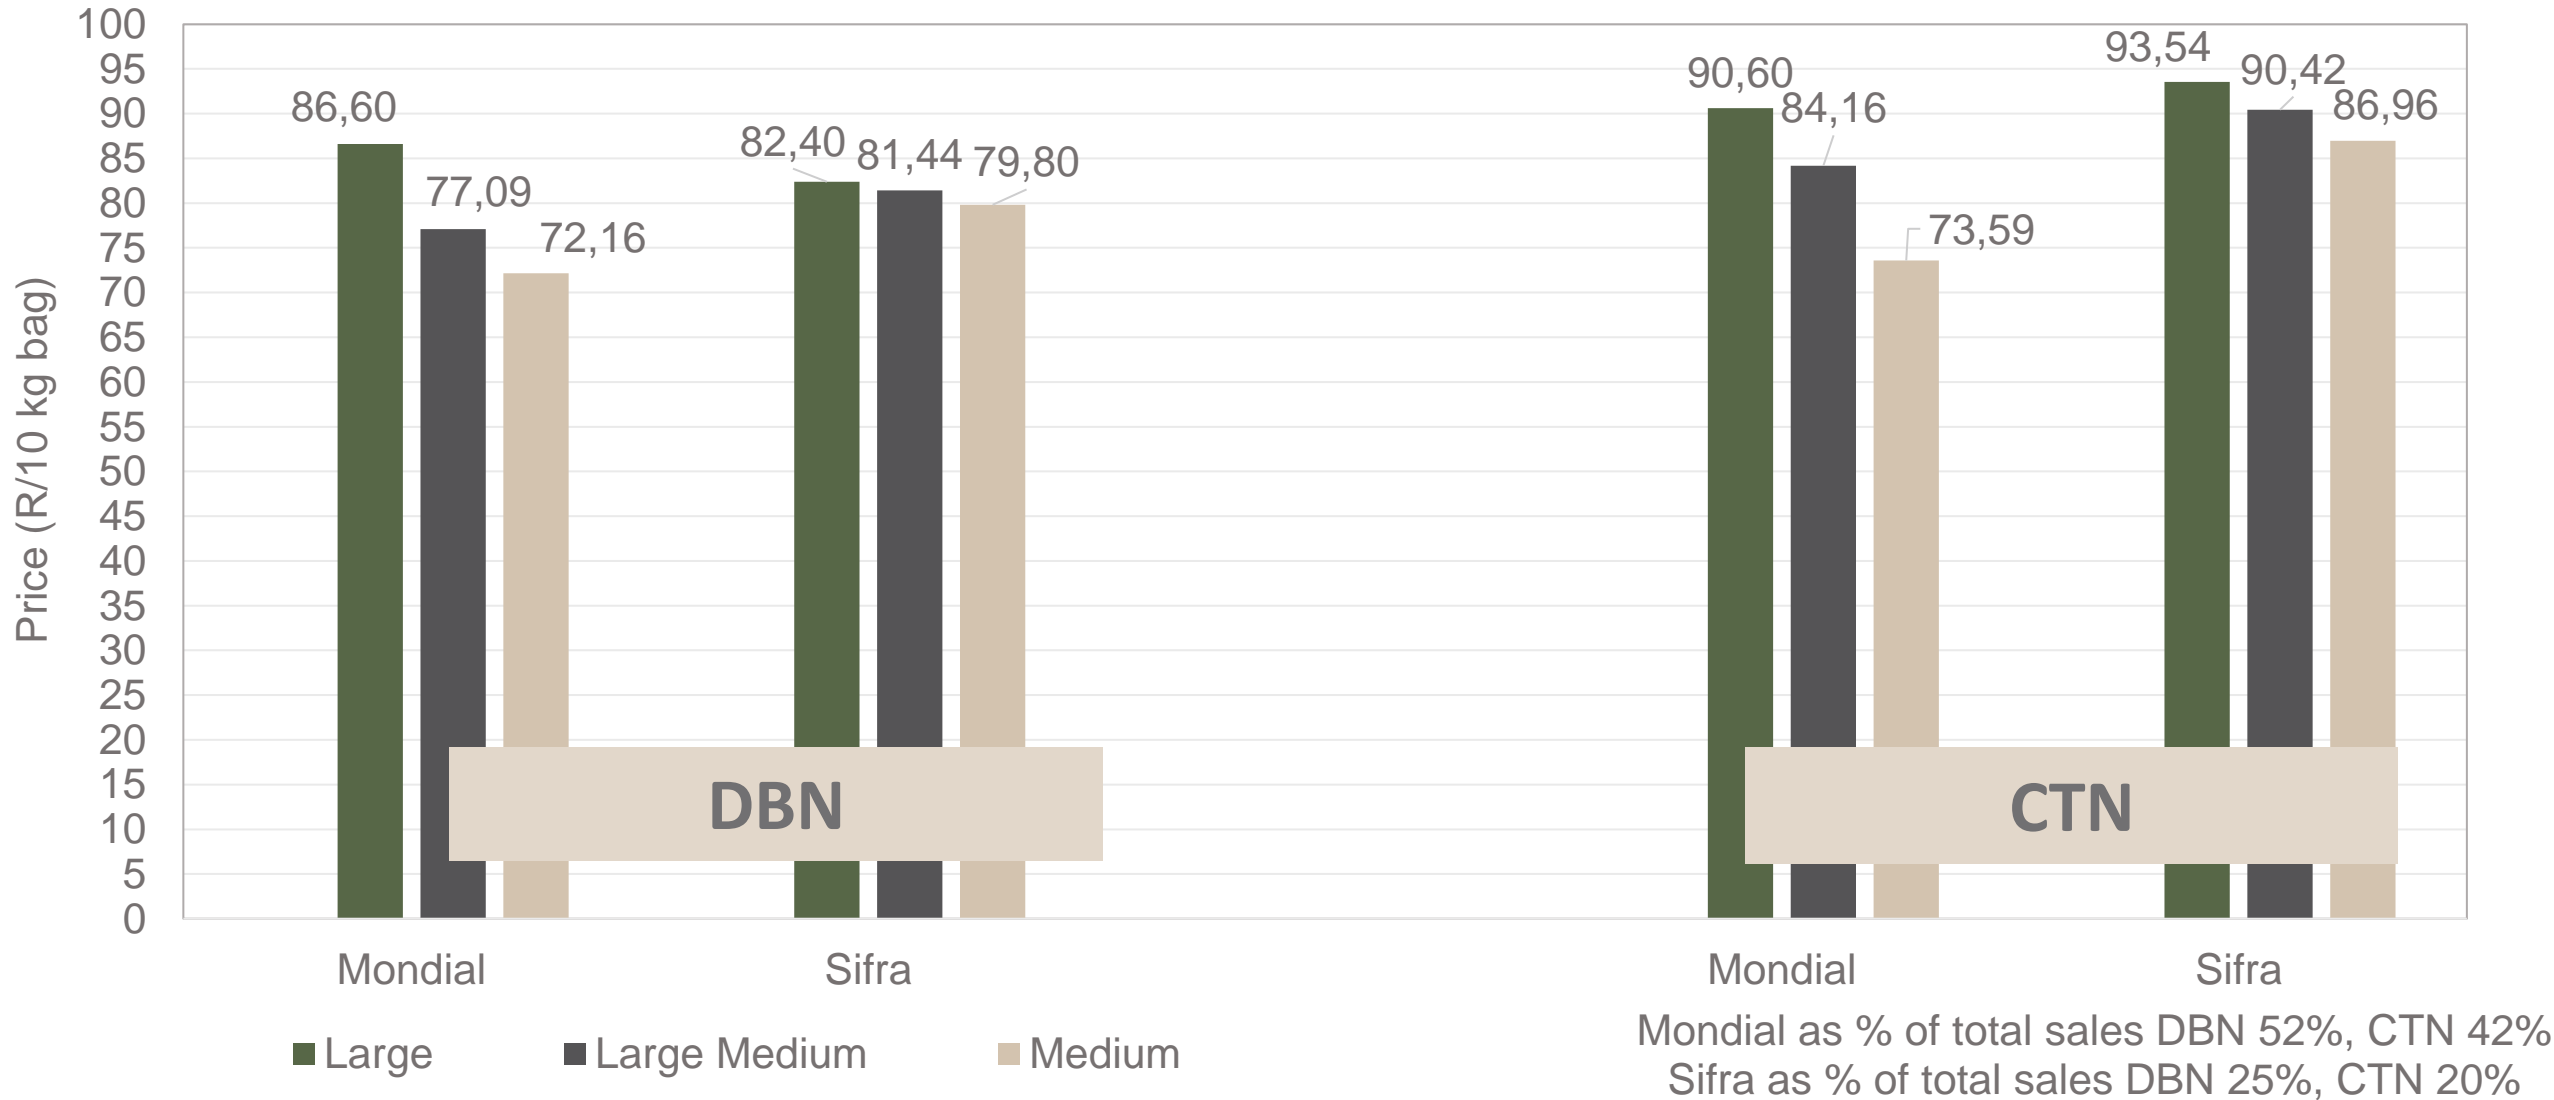

DBN & CTN markets: Average Prices - Different Sizes (only 10 kg bags)