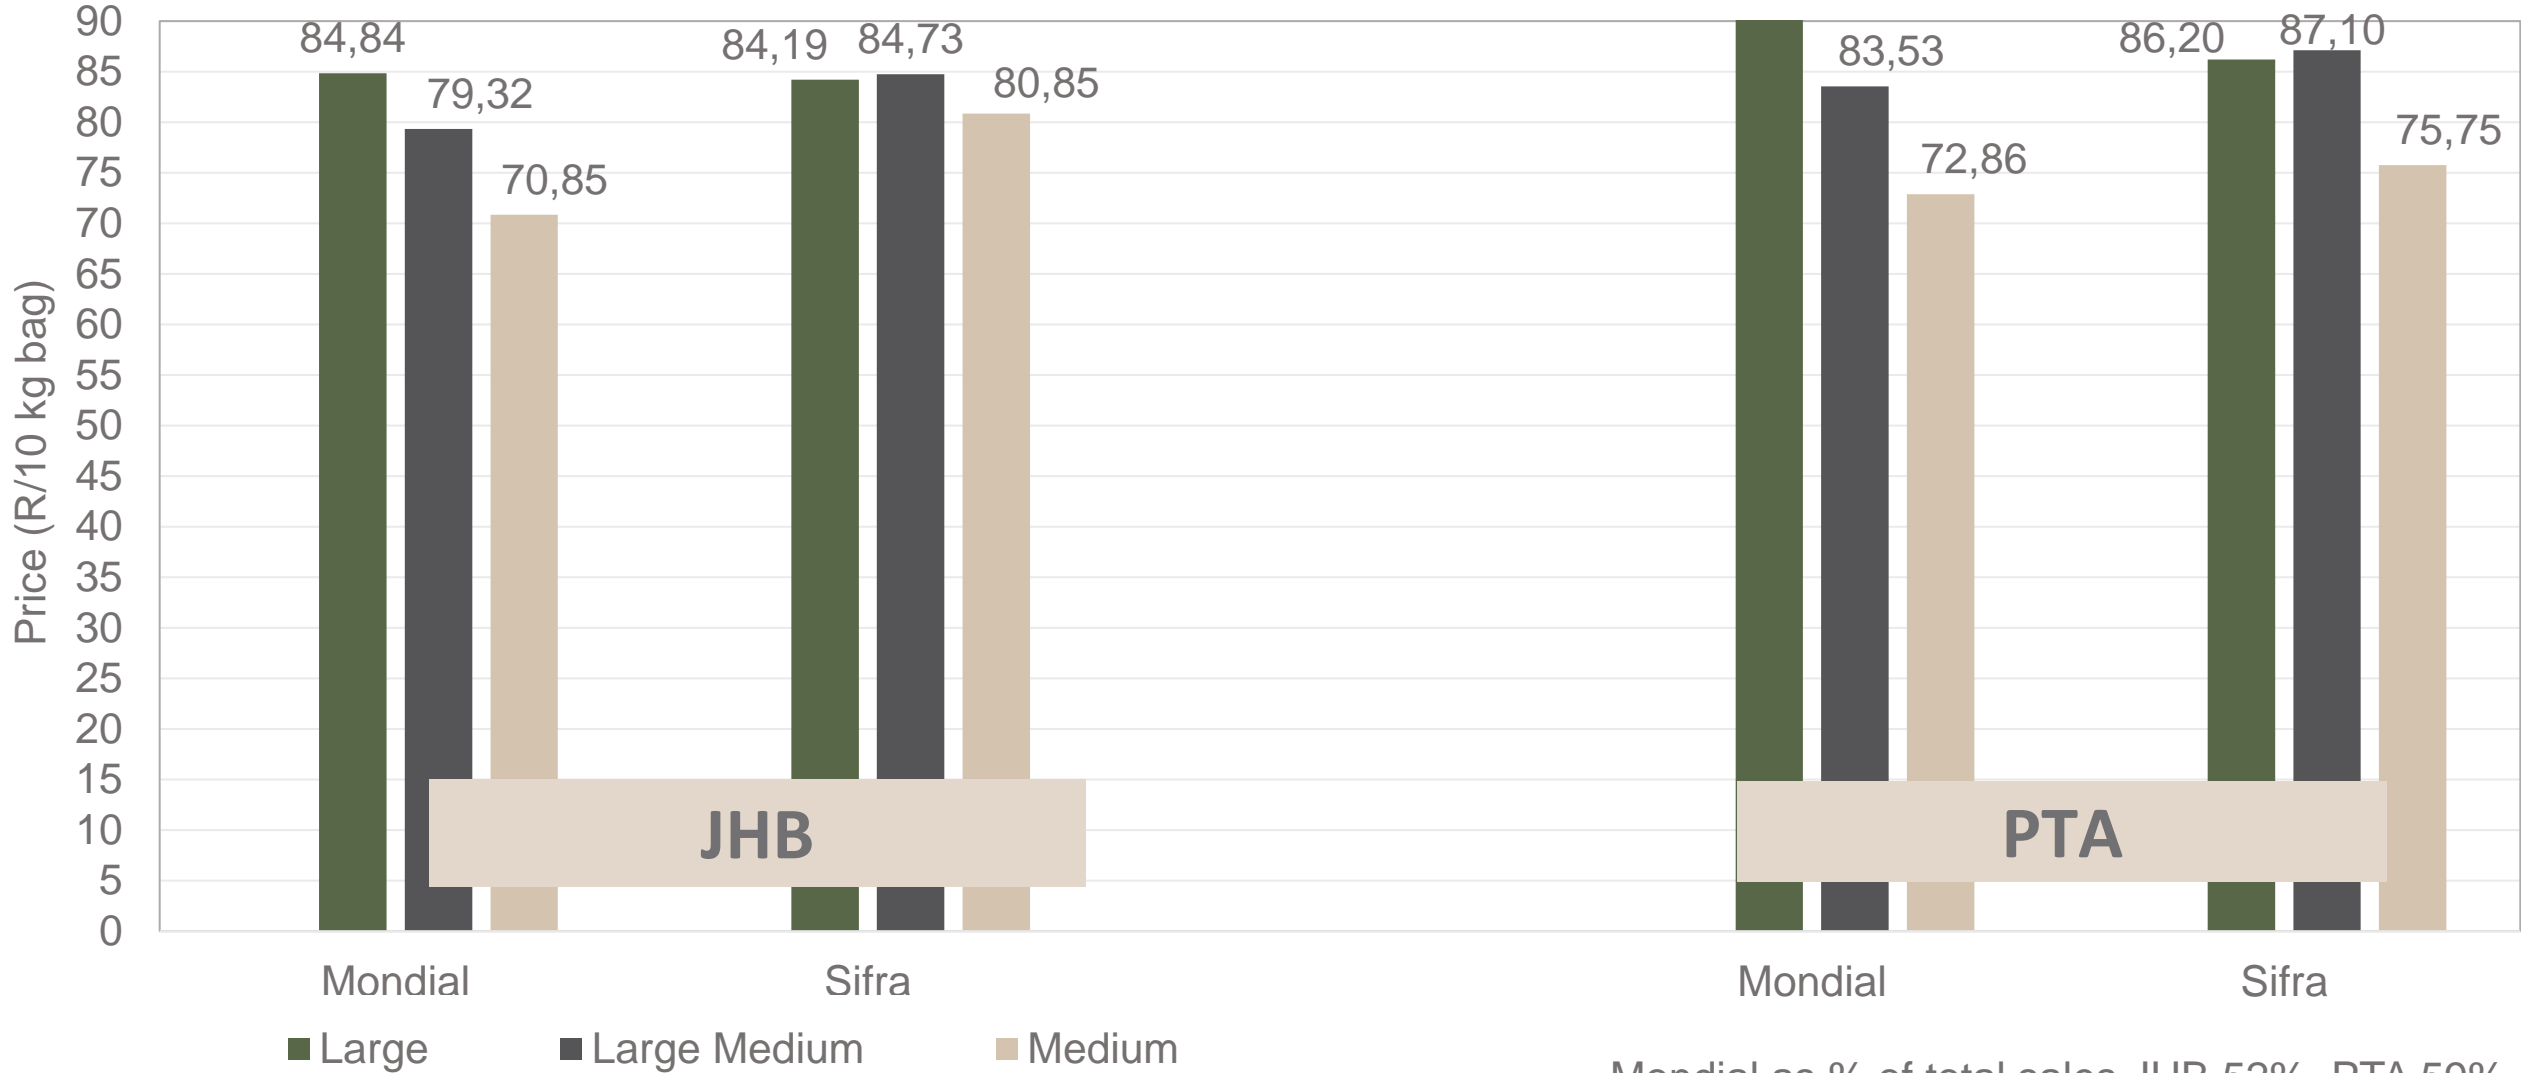

PTA & JHB markets: Average Prices - Different Sizes (only 10 kg bags)

Mondial as % of total sales JHB 52%, PTA 59%
Sifra as % of total sales JHB 26%, PTA 16%

Data disclaimer: Potatoes SA does not take responsibility for the accuracy or interpretation of company data re-purposed by 3rd parties