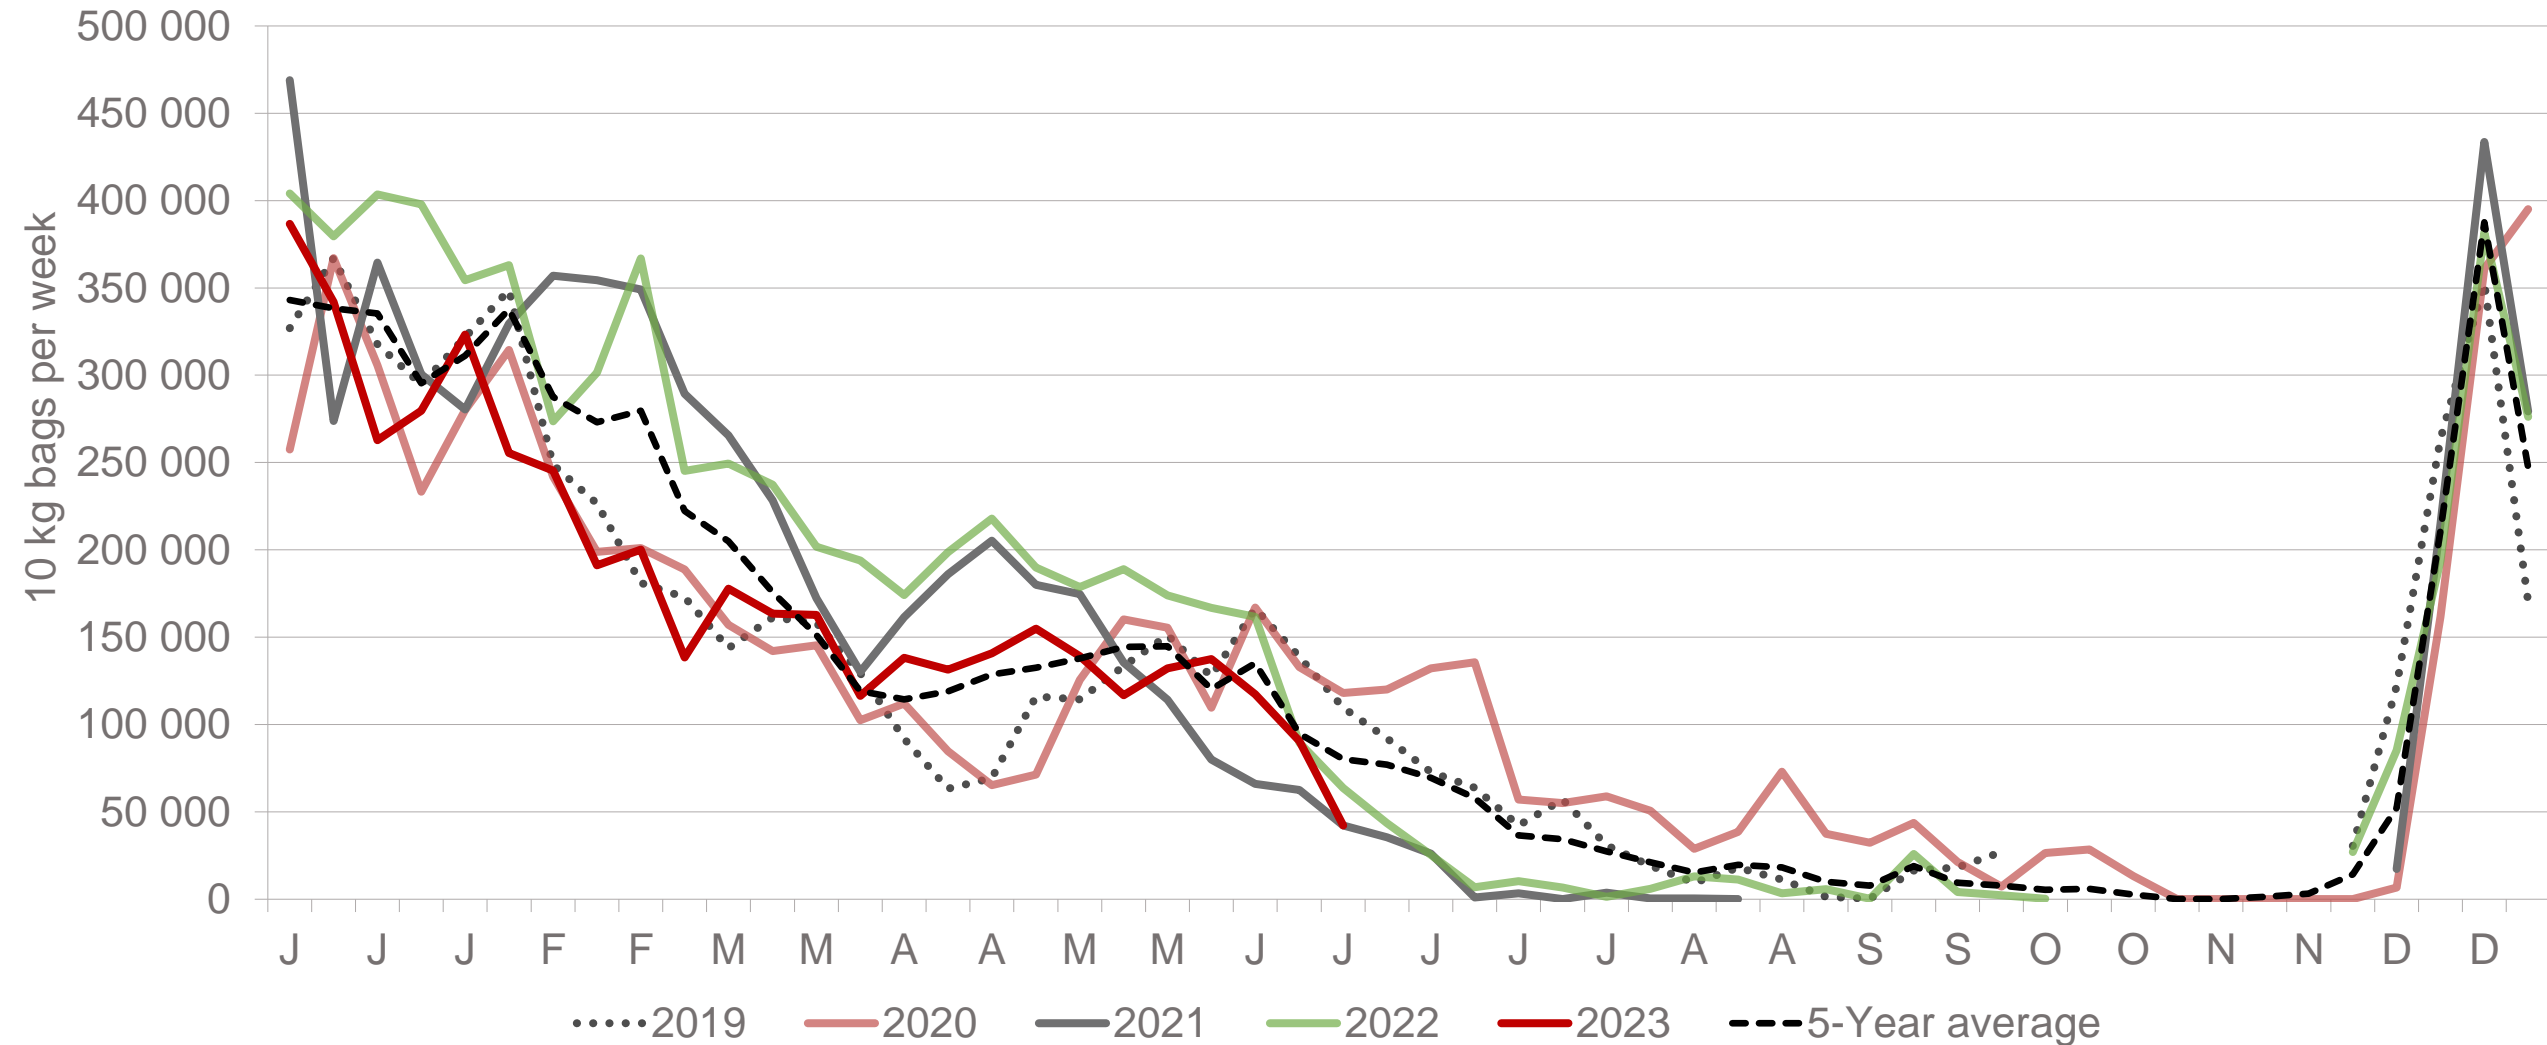

North-West: Amount of 10 kg bags per week sold on FPMs (all classes)

Sold 26% bags **less** than the same period of 2022 and 440 206 bags **less** than the **5-year average** (2018 to 2022) of the first twenty-five weeks of each year.

Data disclaimer: Potatoes SA does not take responsibility for the accuracy or interpretation of company data re-purposed by 3rd parties