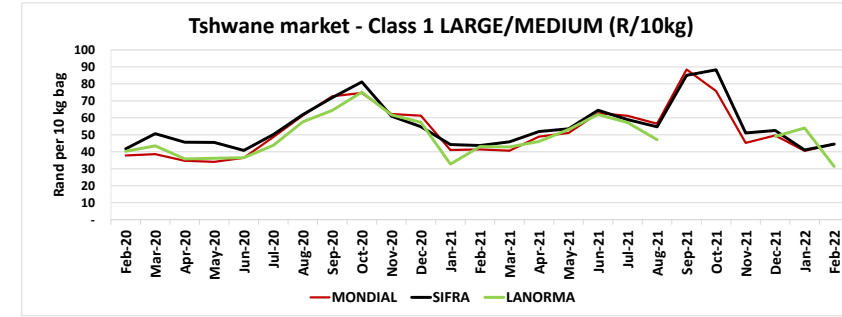

## Cultivar prices for Joburg and Tshwane markets: February 2020 - February 2022

## Cultivar prices for Durban and Cape Town markets: February 2020 - February 2022