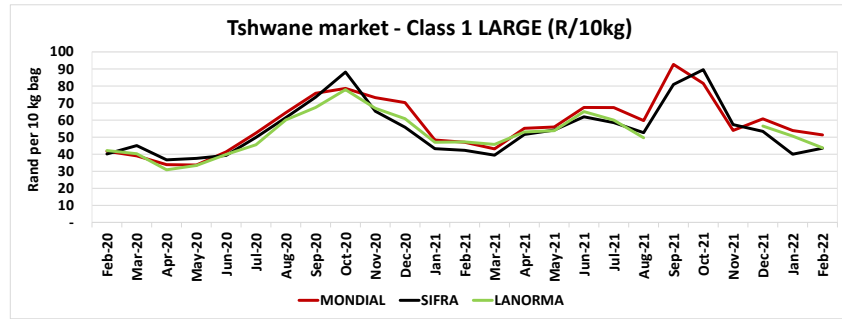

## Cultivar prices for Joburg and Tshwane markets: February 2020 - February 2022

## Cultivar prices for Durban and Cape Town markets: February 2020 - February 2022