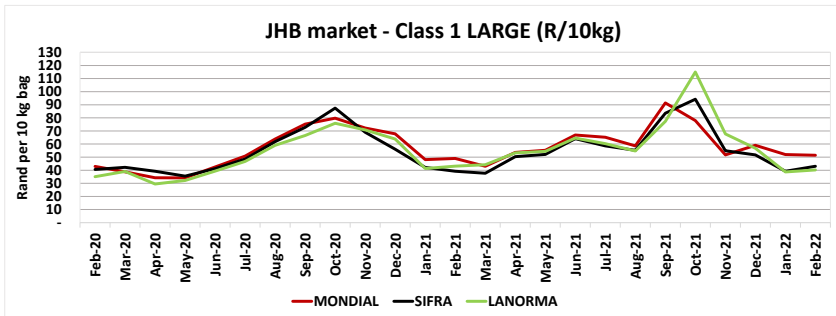

## Cultivar prices for Joburg and Tshwane markets: February 2020 - February 2022

## Cultivar prices for Durban and Cape Town markets: February 2020 - February 2022