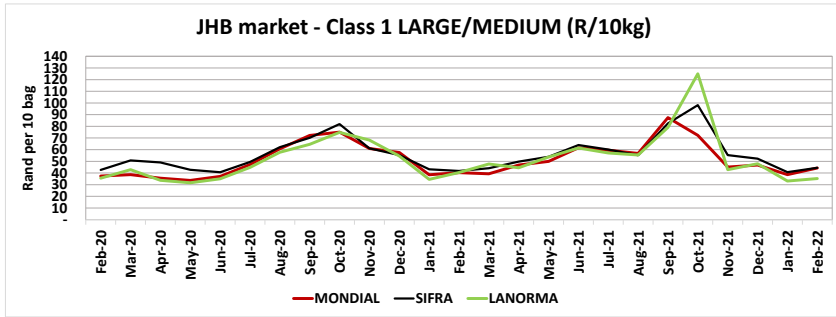

## Cultivar prices for Joburg and Tshwane markets: February 2020 - February 2022

## Cultivar prices for Durban and Cape Town markets: February 2020 - February 2022