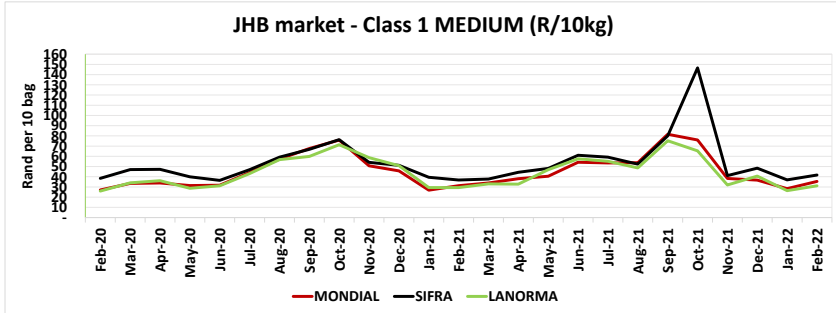

## Cultivar prices for Joburg and Tshwane markets: February 2020 - February 2022

## Cultivar prices for Durban and Cape Town markets: February 2020 - February 2022