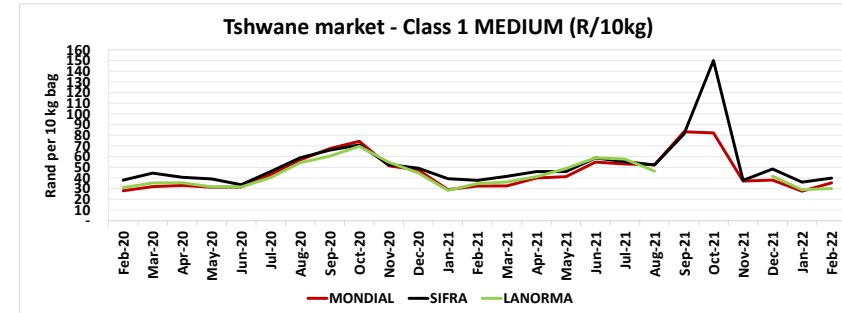

## Cultivar prices for Joburg and Tshwane markets: February 2020 - February 2022

## Cultivar prices for Durban and Cape Town markets: February 2020 - February 2022