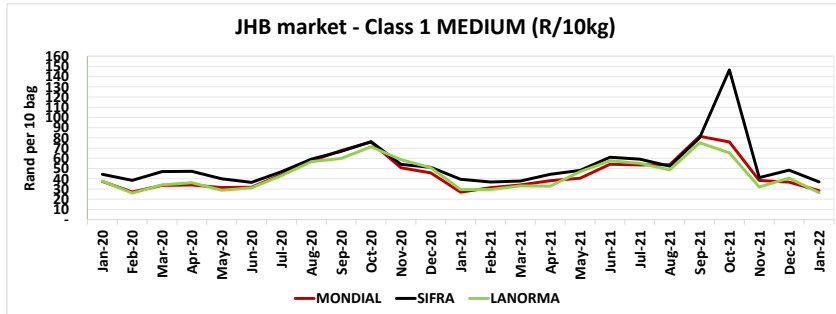

Cultivar prices for Joburg and Tshwane markets: January 2020 - January 2022

Cultivar prices for Durban and Cape Town markets: January 2020 - January 2022