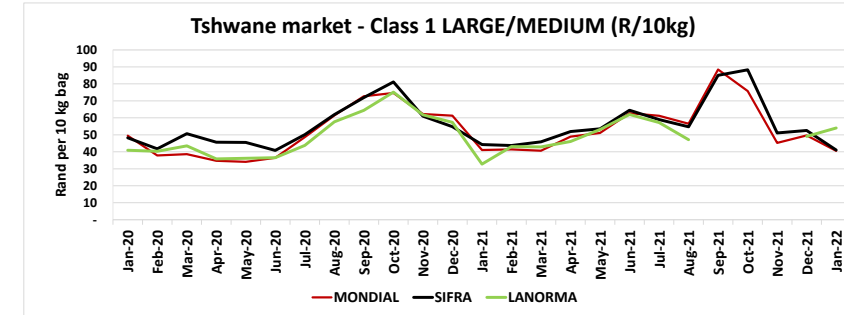

Cultivar prices for Joburg and Tshwane markets: January 2020 - January 2022

Cultivar prices for Durban and Cape Town markets: January 2020 - January 2022