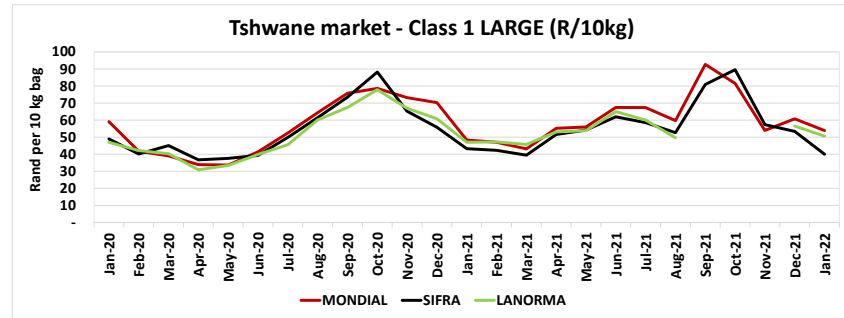

Cultivar prices for Joburg and Tshwane markets: January 2020 - January 2022

Cultivar prices for Durban and Cape Town markets: January 2020 - January 2022