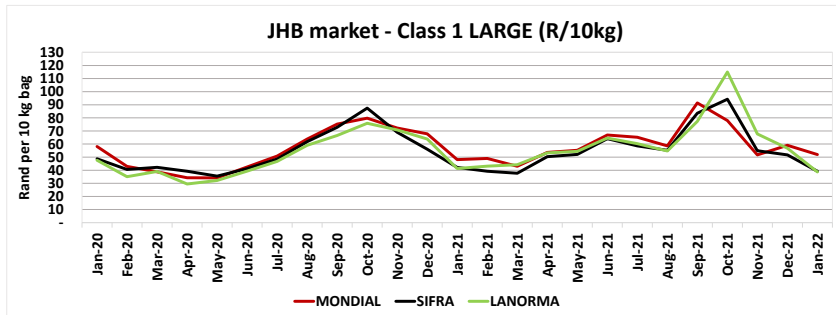

Cultivar prices for Joburg and Tshwane markets: January 2020 - January 2022

Cultivar prices for Durban and Cape Town markets: January 2020 - January 2022