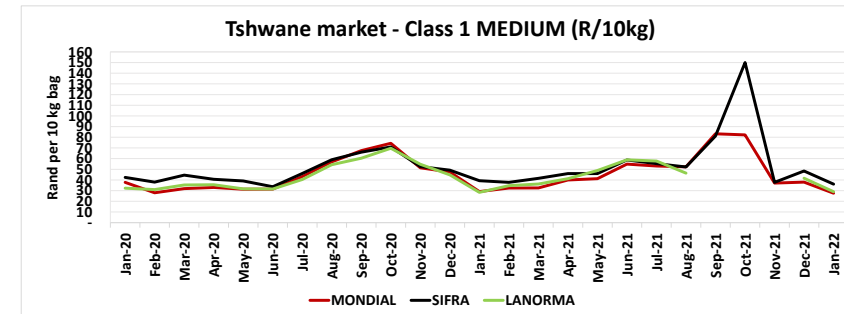

Cultivar prices for Joburg and Tshwane markets: January 2020 - January 2022

Cultivar prices for Durban and Cape Town markets: January 2020 - January 2022