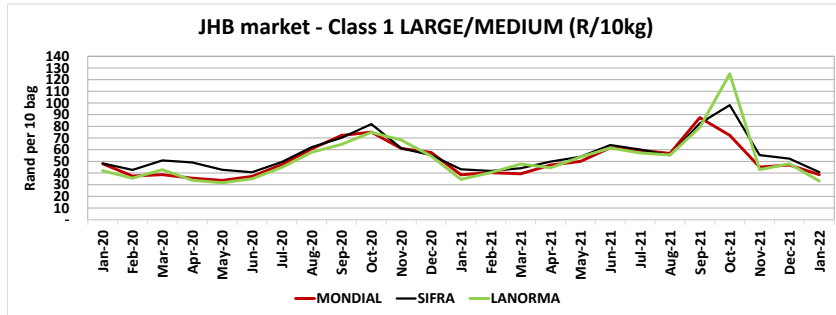

Cultivar prices for Joburg and Tshwane markets: January 2020 - January 2022

Cultivar prices for Durban and Cape Town markets: January 2020 - January 2022