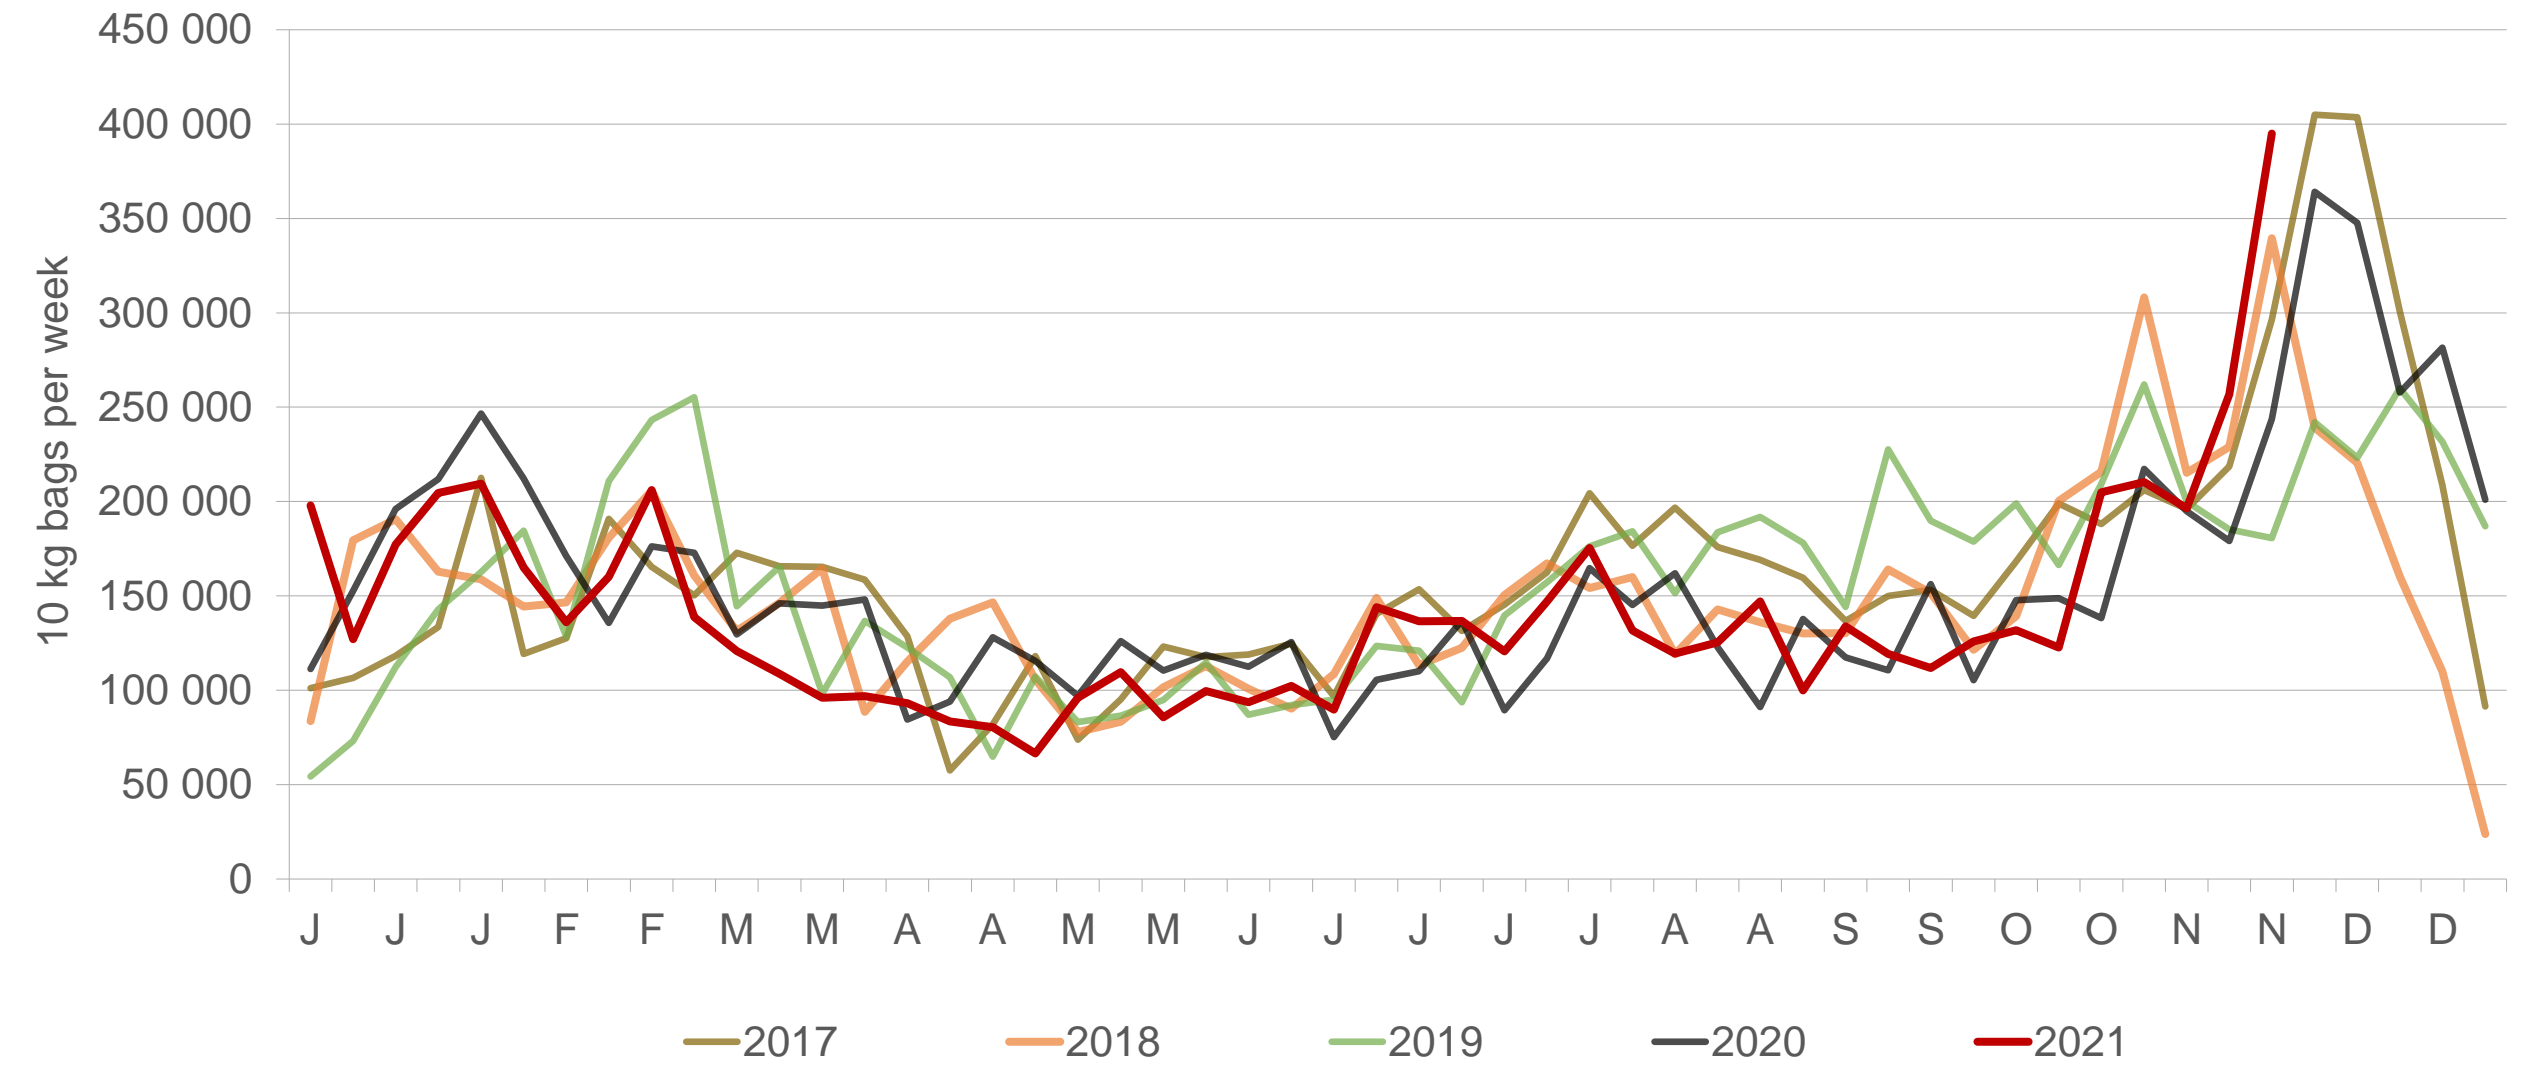

Sandveld: Amount of 10 kg bags per week sold on FPMs (all classes)

Sold 379 597 bags less than the 5-year average of the first 47 weeks.