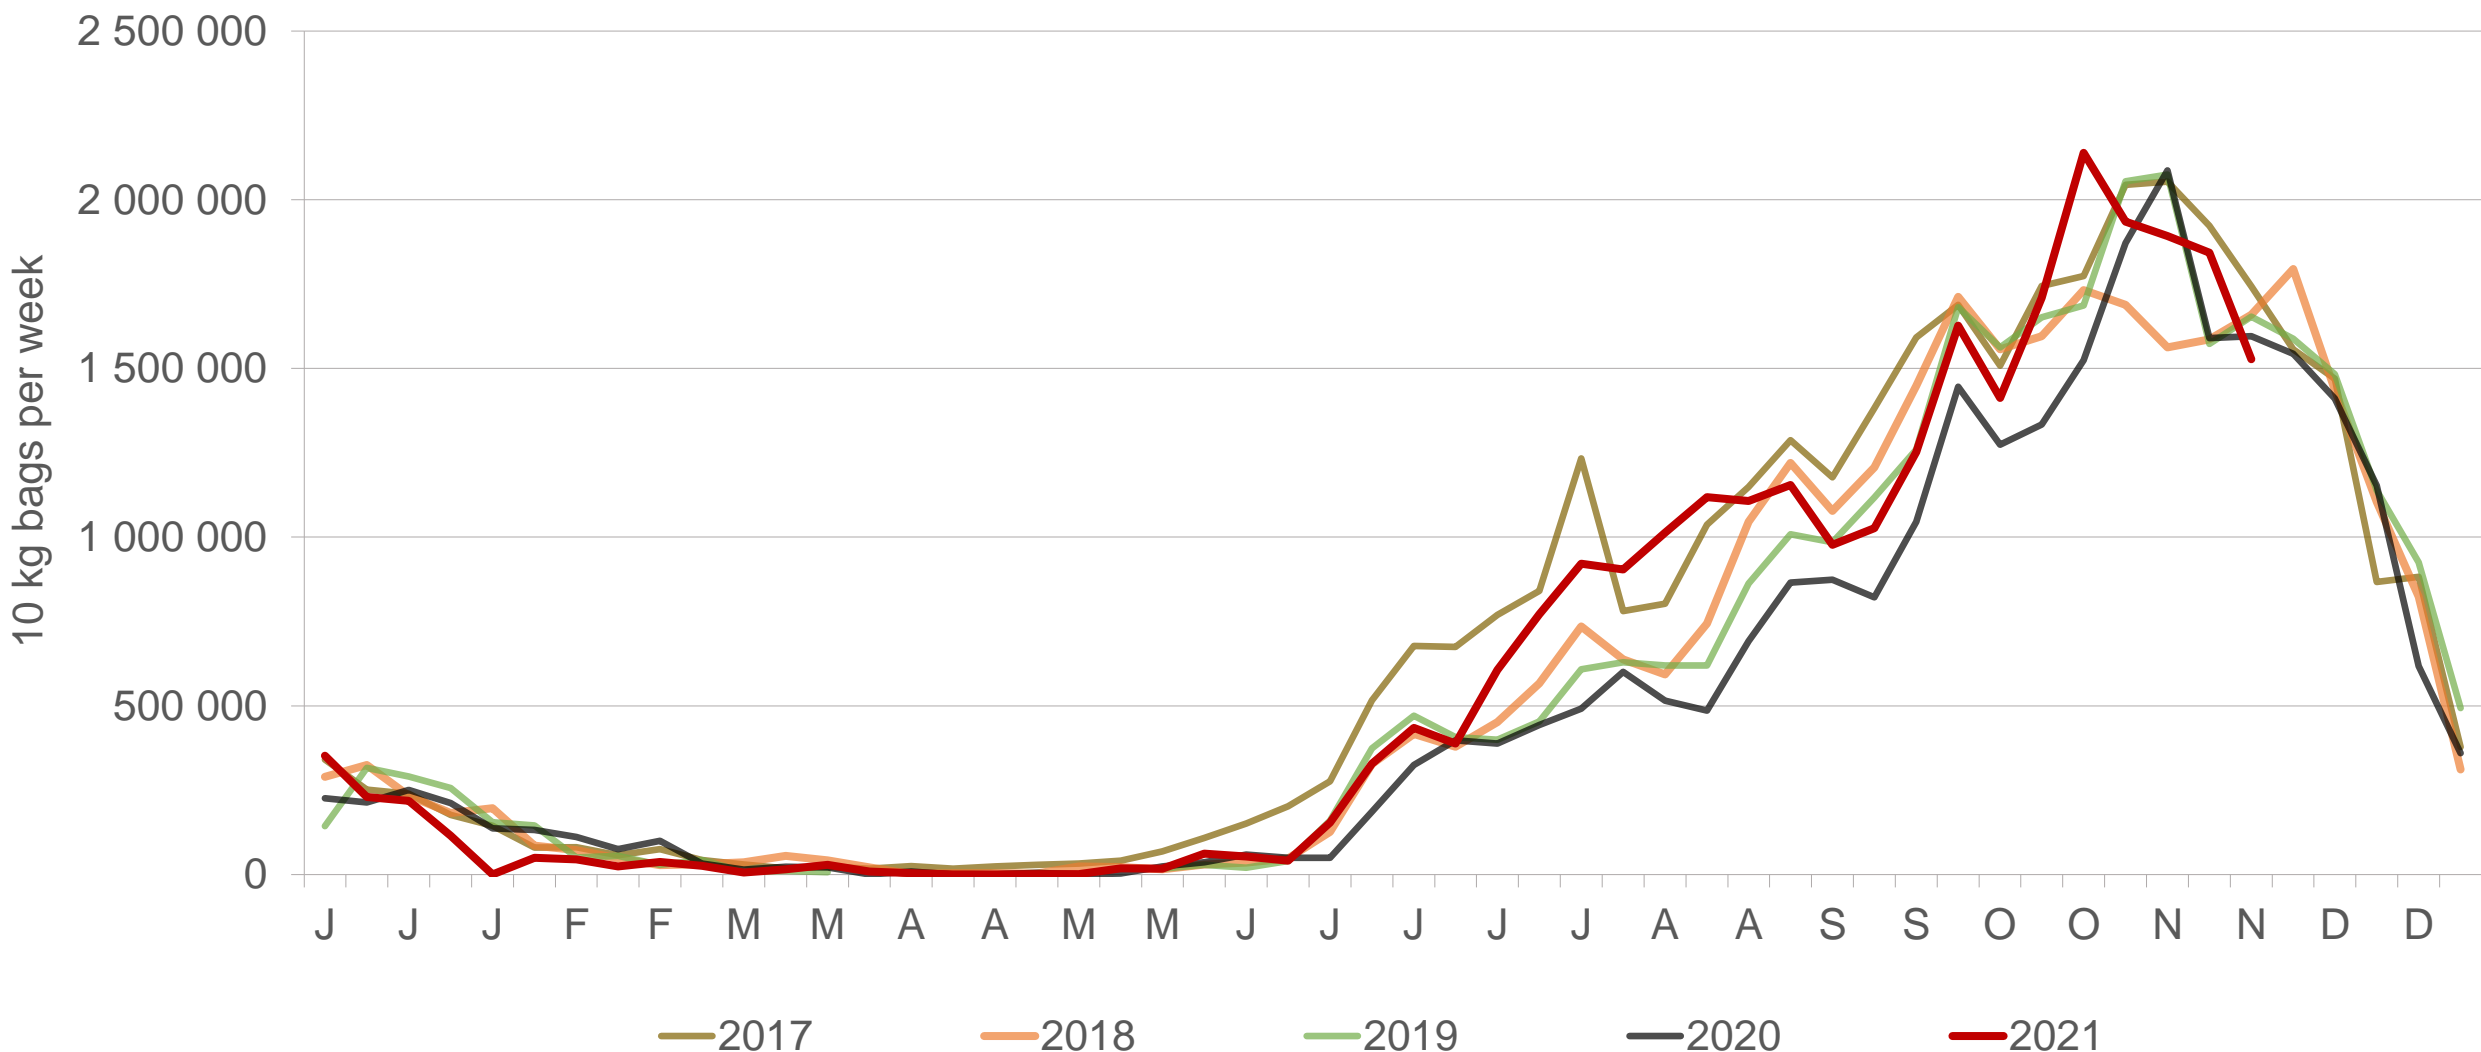

Limpopo: Amount of 10 kg bags per week sold on FPMs (all classes)

Sold 1.26 million bags more than the 5-year average of the first 47 weeks.