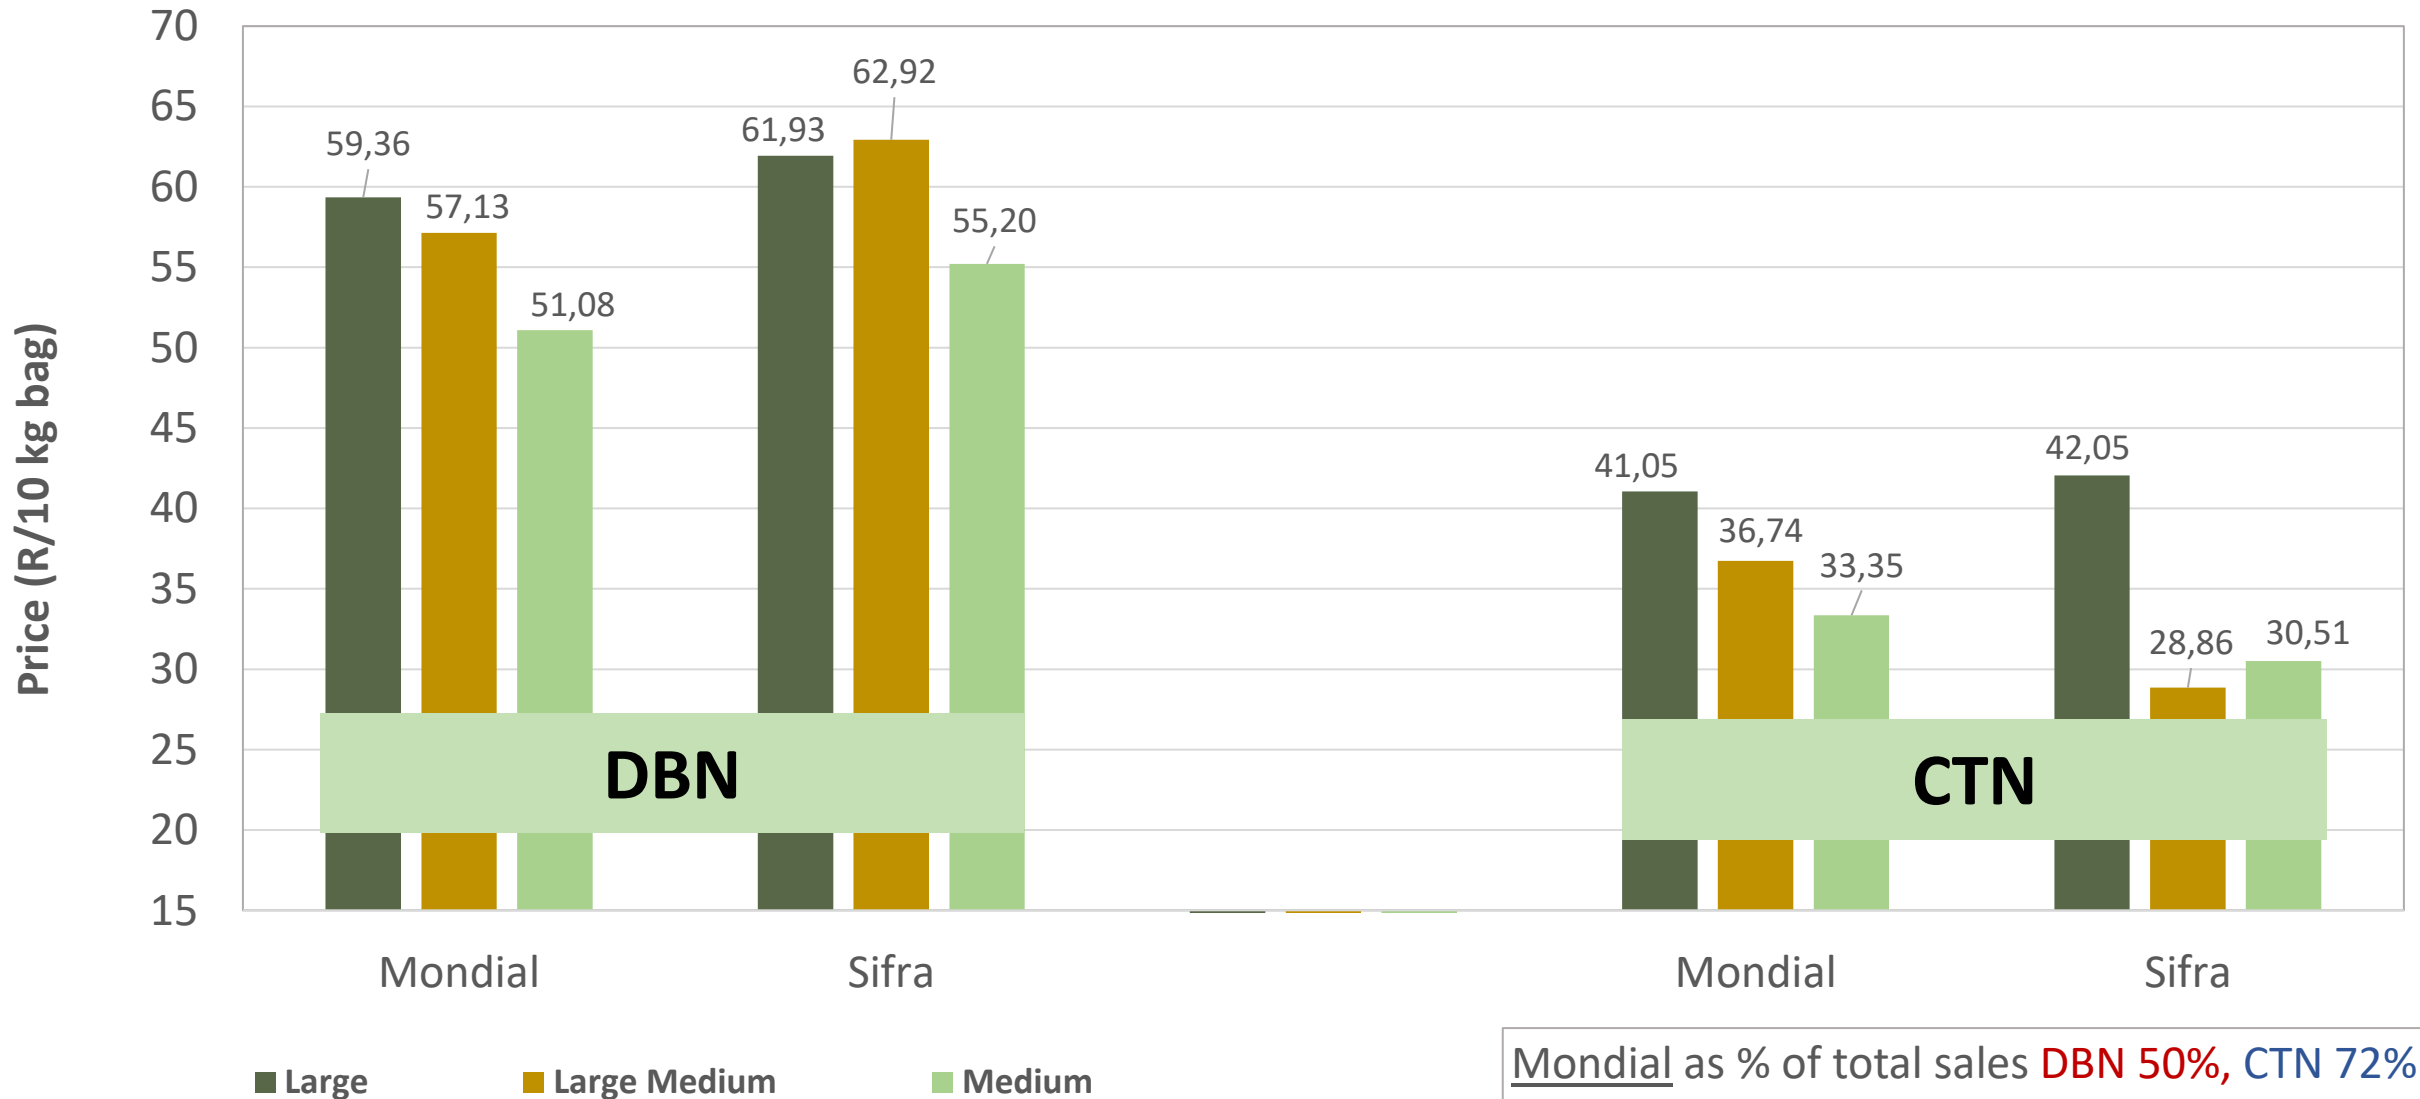

DBN & CTN markets: Average Prices - Different Sizes (only 10 kg bags)

Mondial as % of total sales **DBN 50%**, **CTN 72%**
Sifra as % of total sales **DBN 7%**, **CTN 5%**