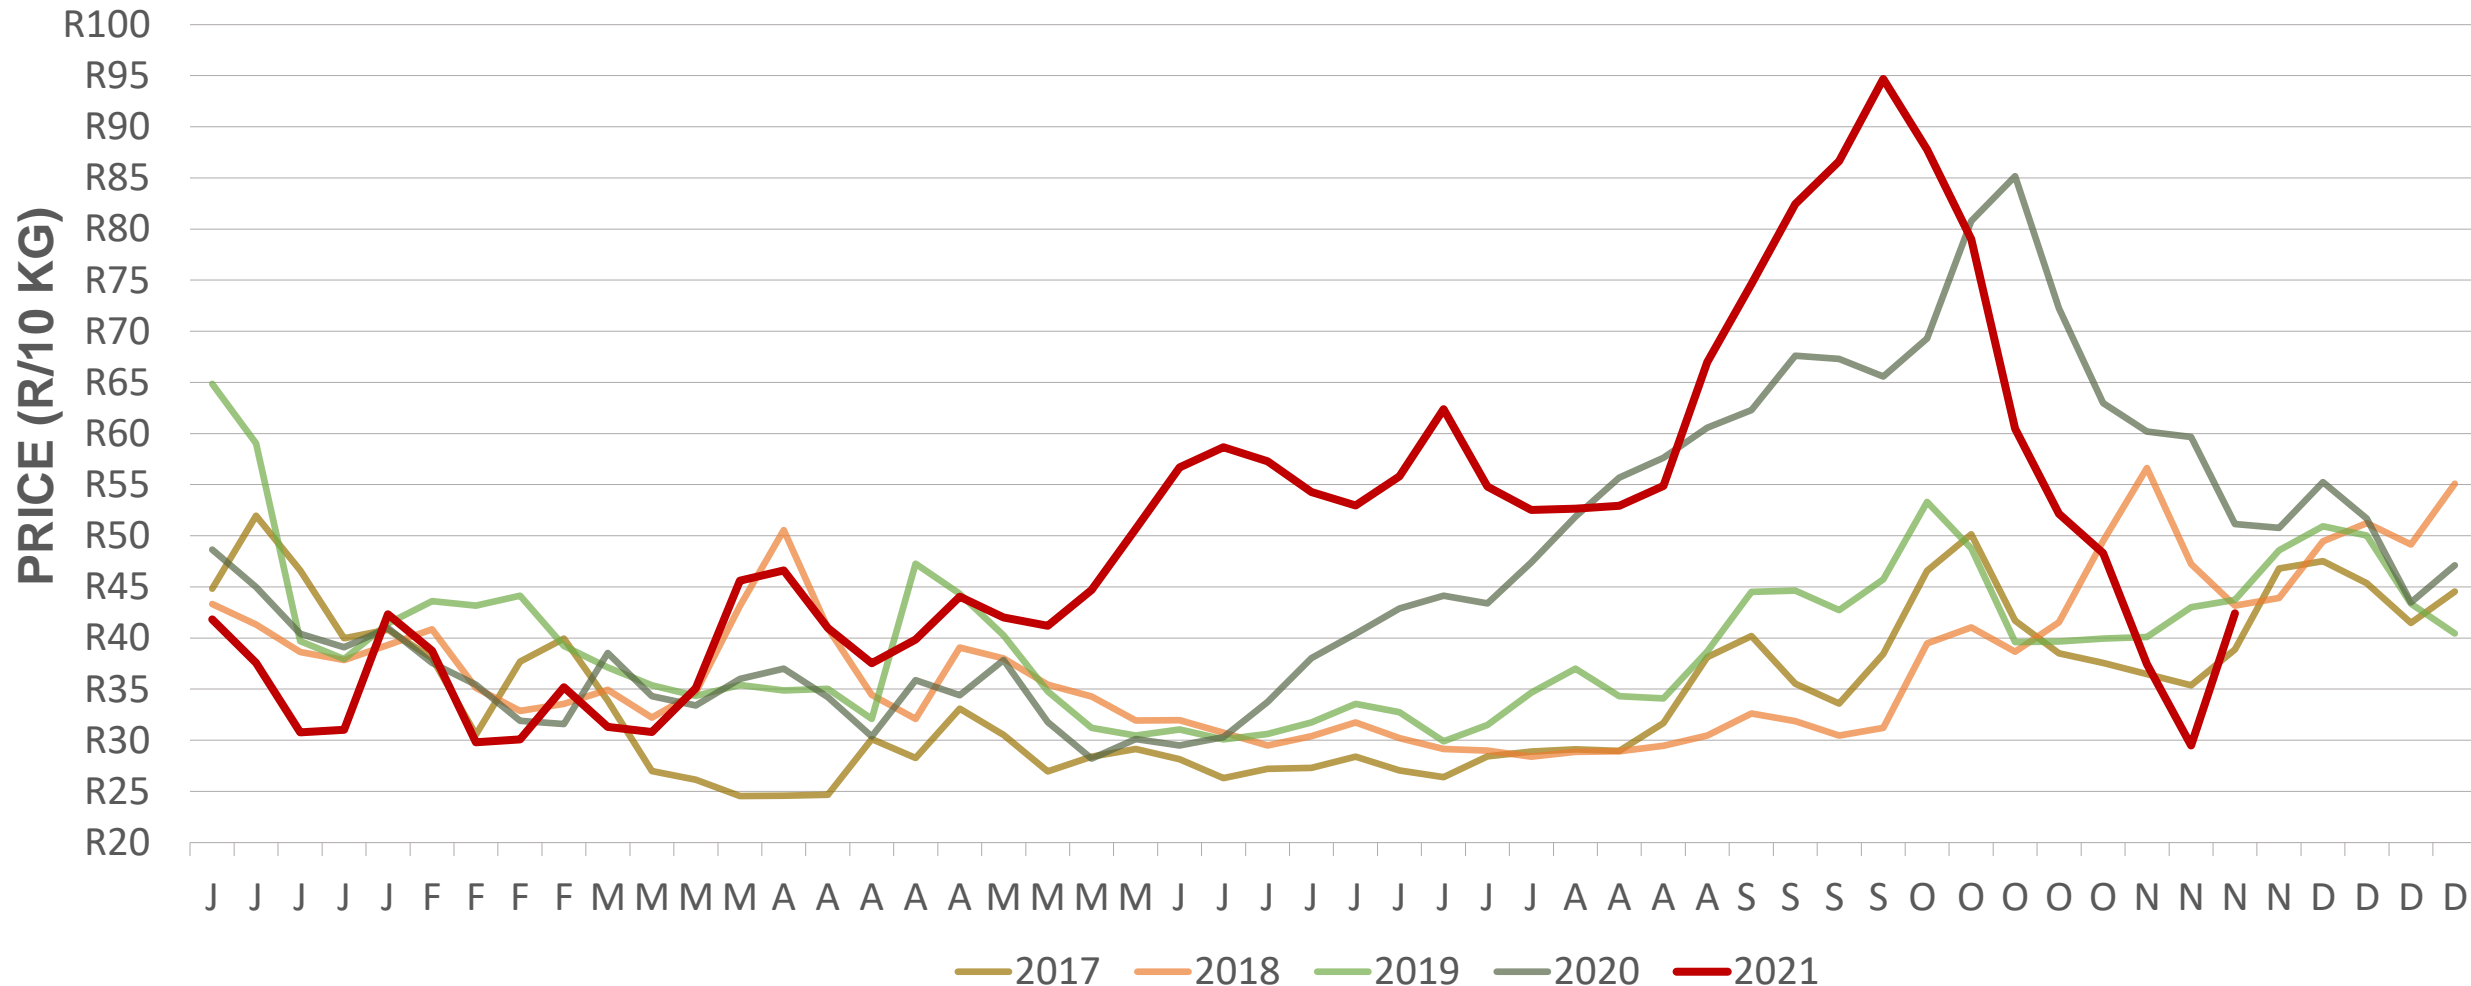

Average weekly price – all markets & all classes

Weekly price	
R42,42	43,80% (week on week)