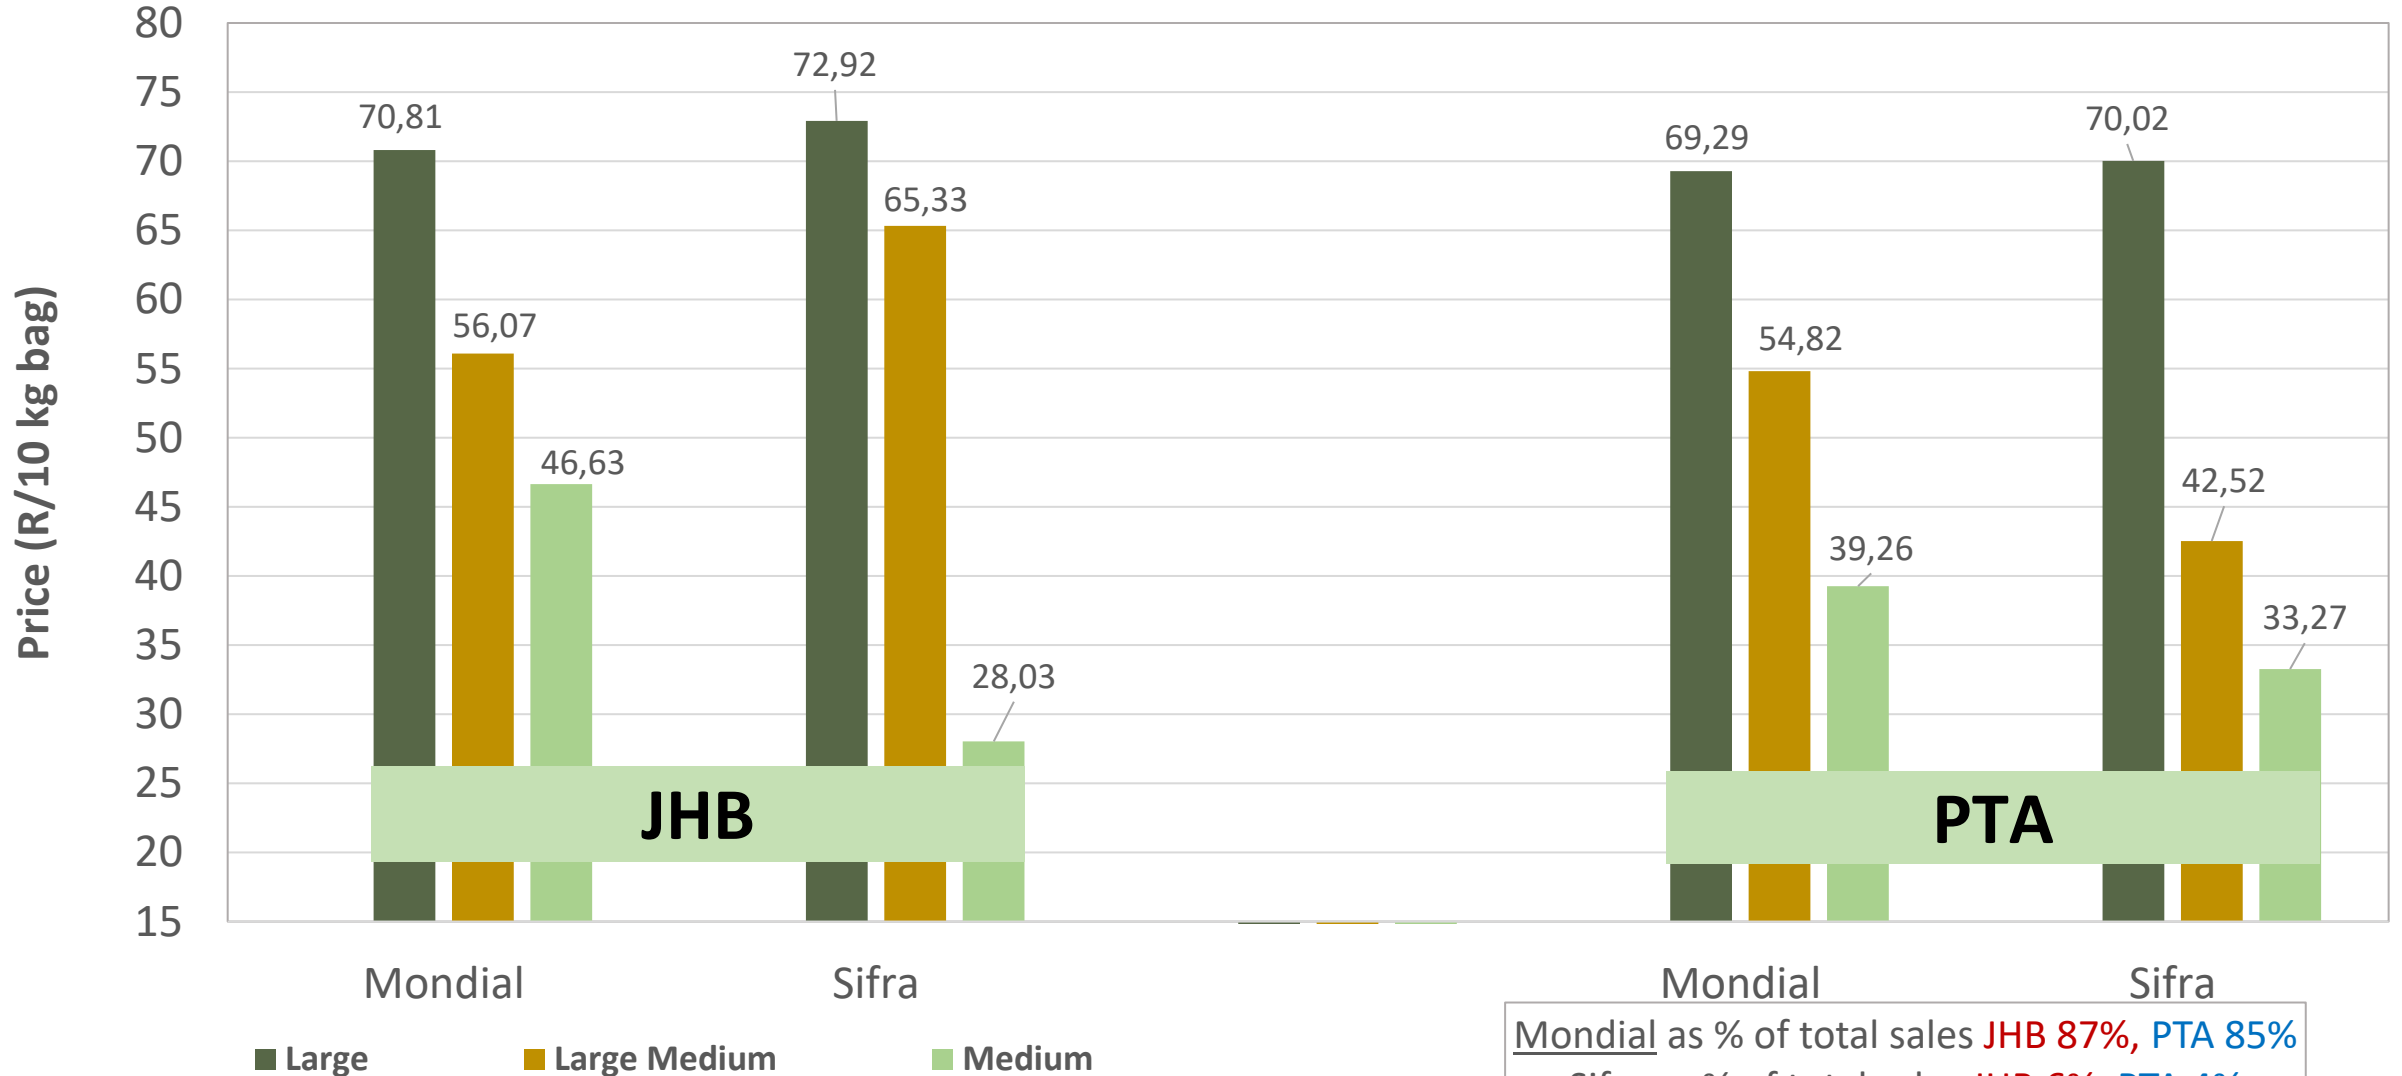

PTA & JHB markets: Average Prices - Different Sizes (only 10 kg bags)

Mondial as % of total sales JHB 87%, PTA 85%
Sifra as % of total sales JHB 6%, PTA 4%