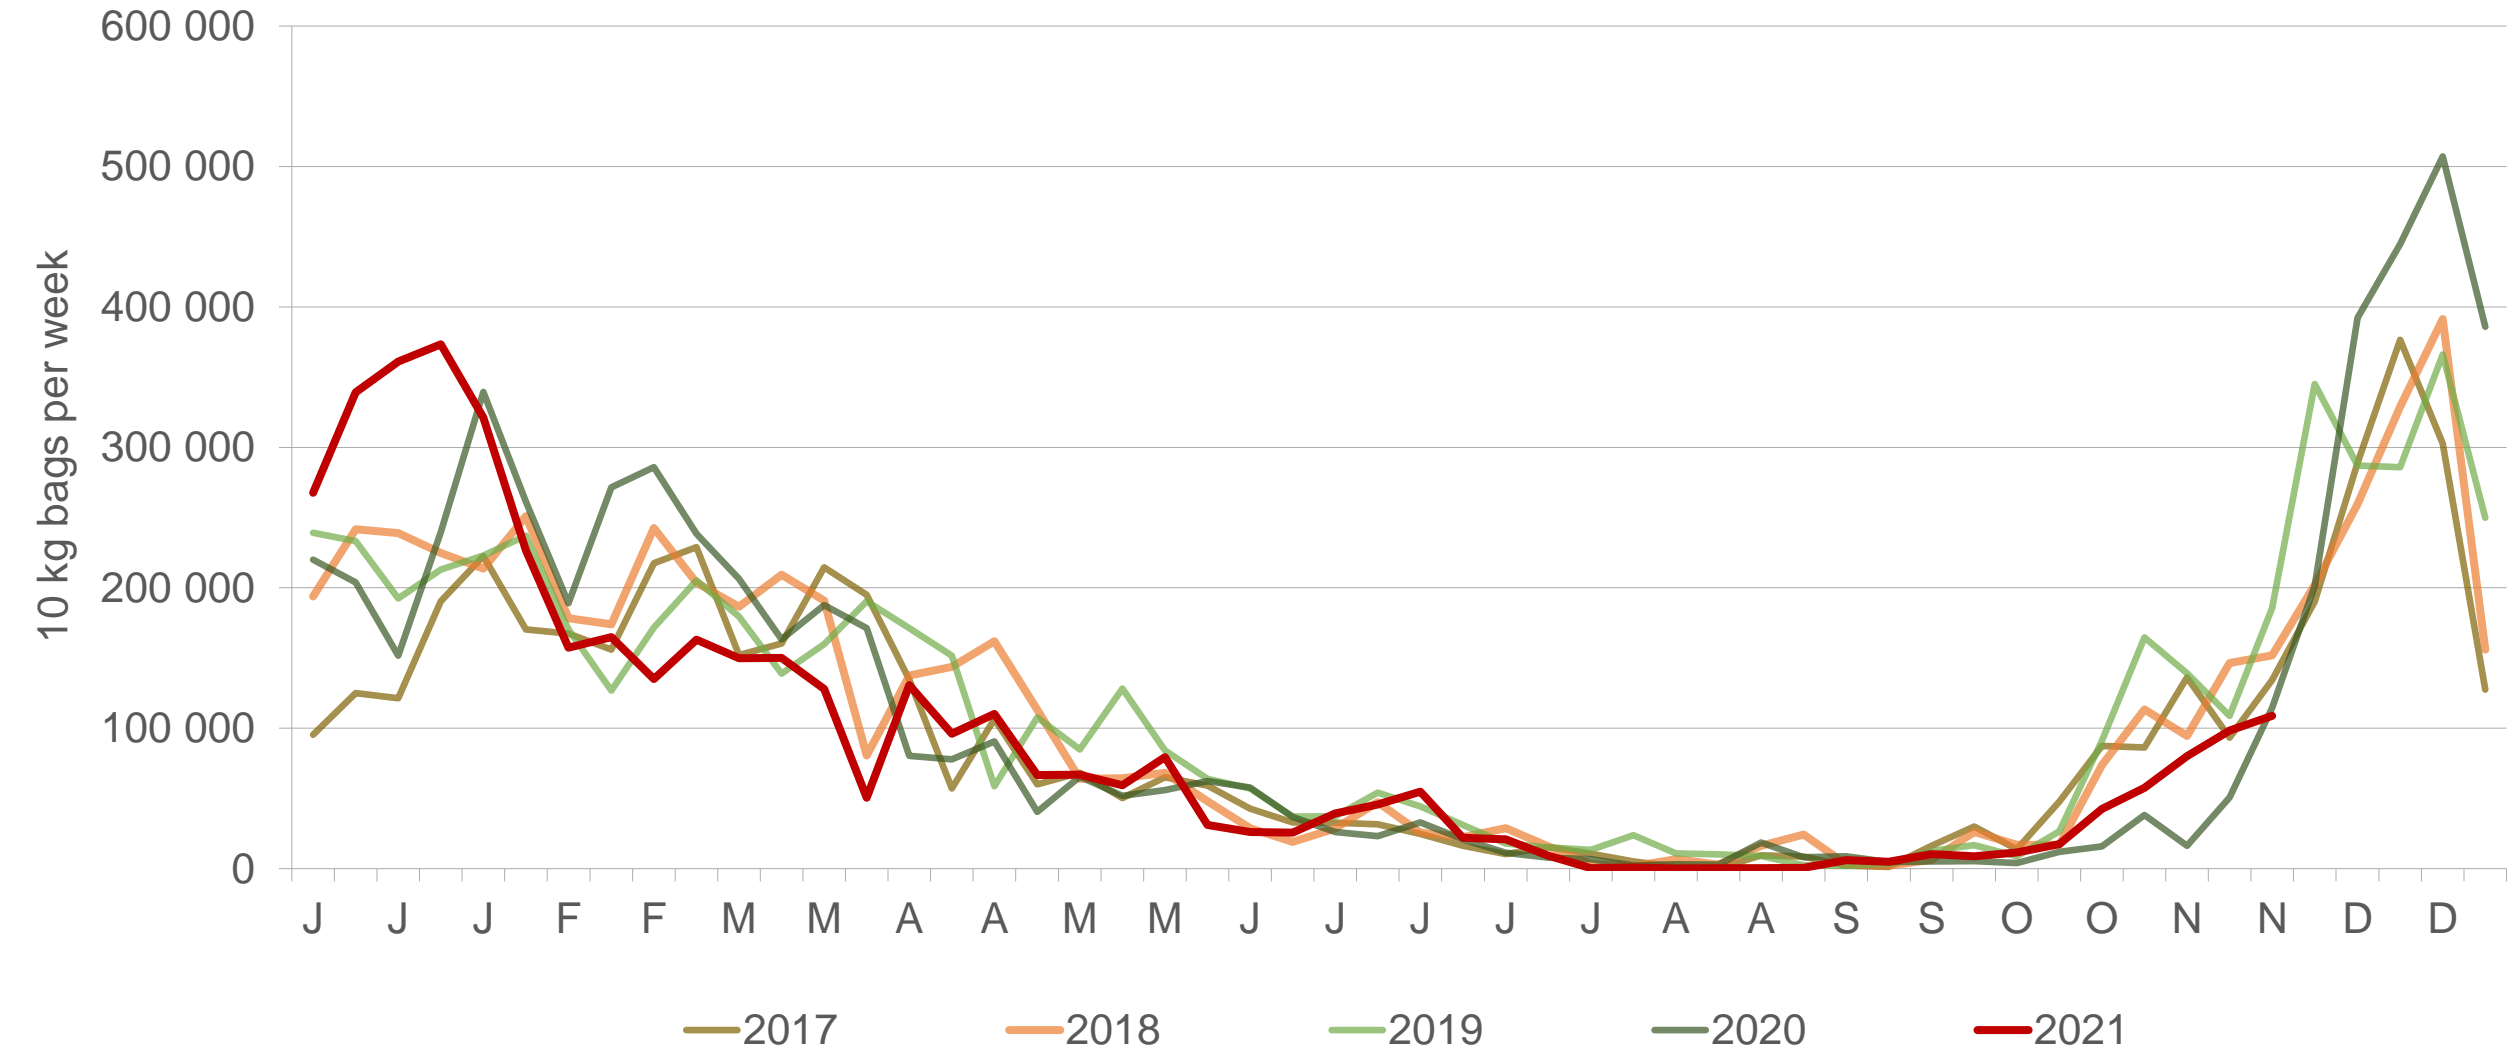

KwaZulu-Natal: Amount of 10 kg bags per week sold on FPMs (all classes)

Sold 106 715 bags more than the **5-year average** of the first 47 weeks.