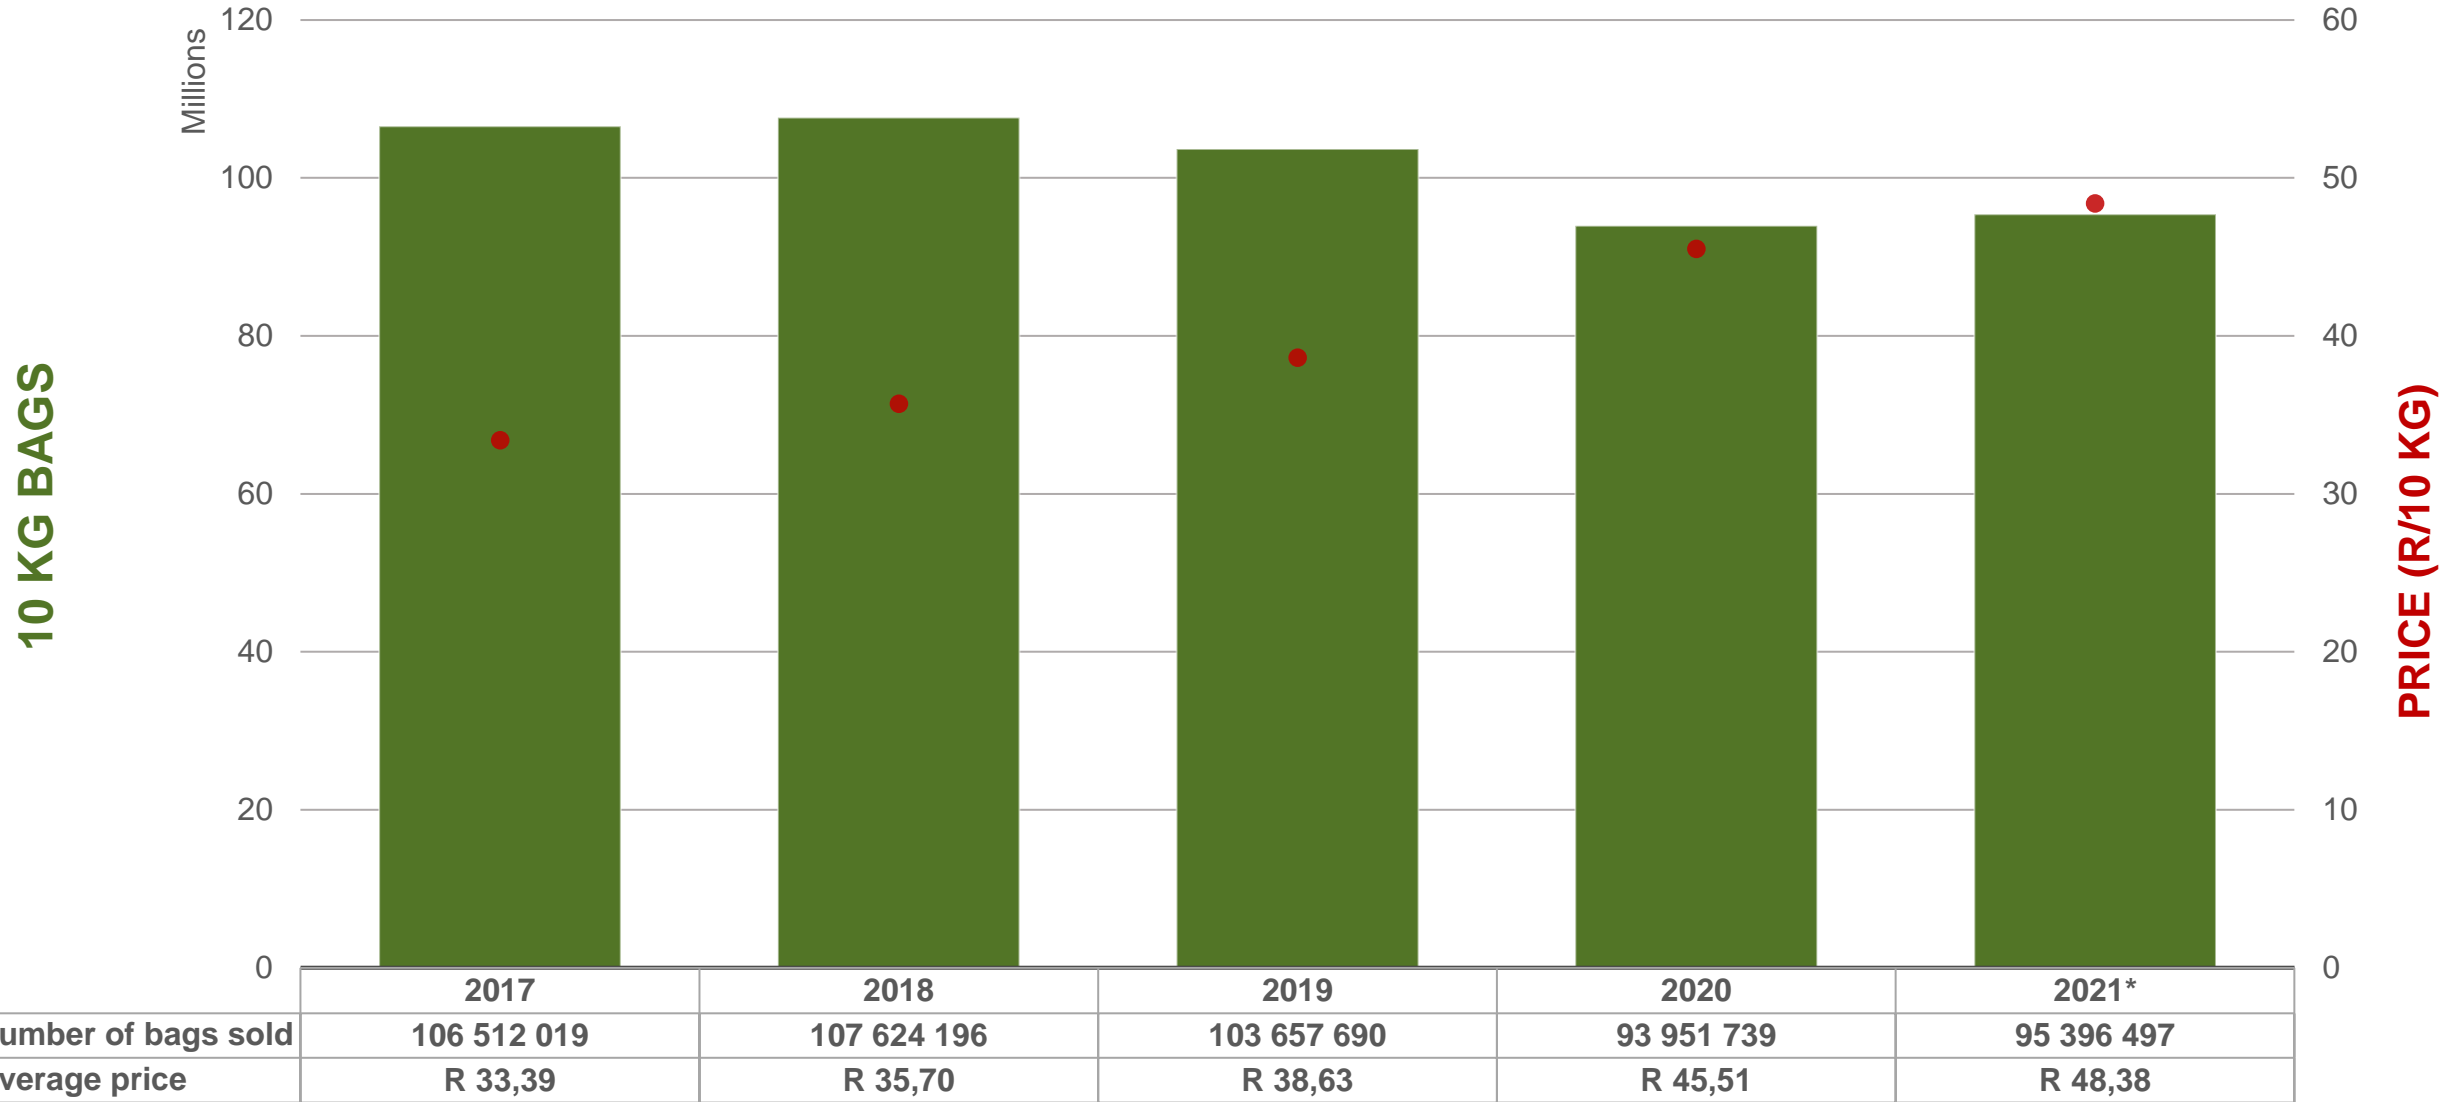

# Cumulative total number of 10 kg bags sold on markets: First 47 weeks of each year

Sold 4.66 million bags less than the **5-year average** (2016 to 2020) of the first 47 weeks