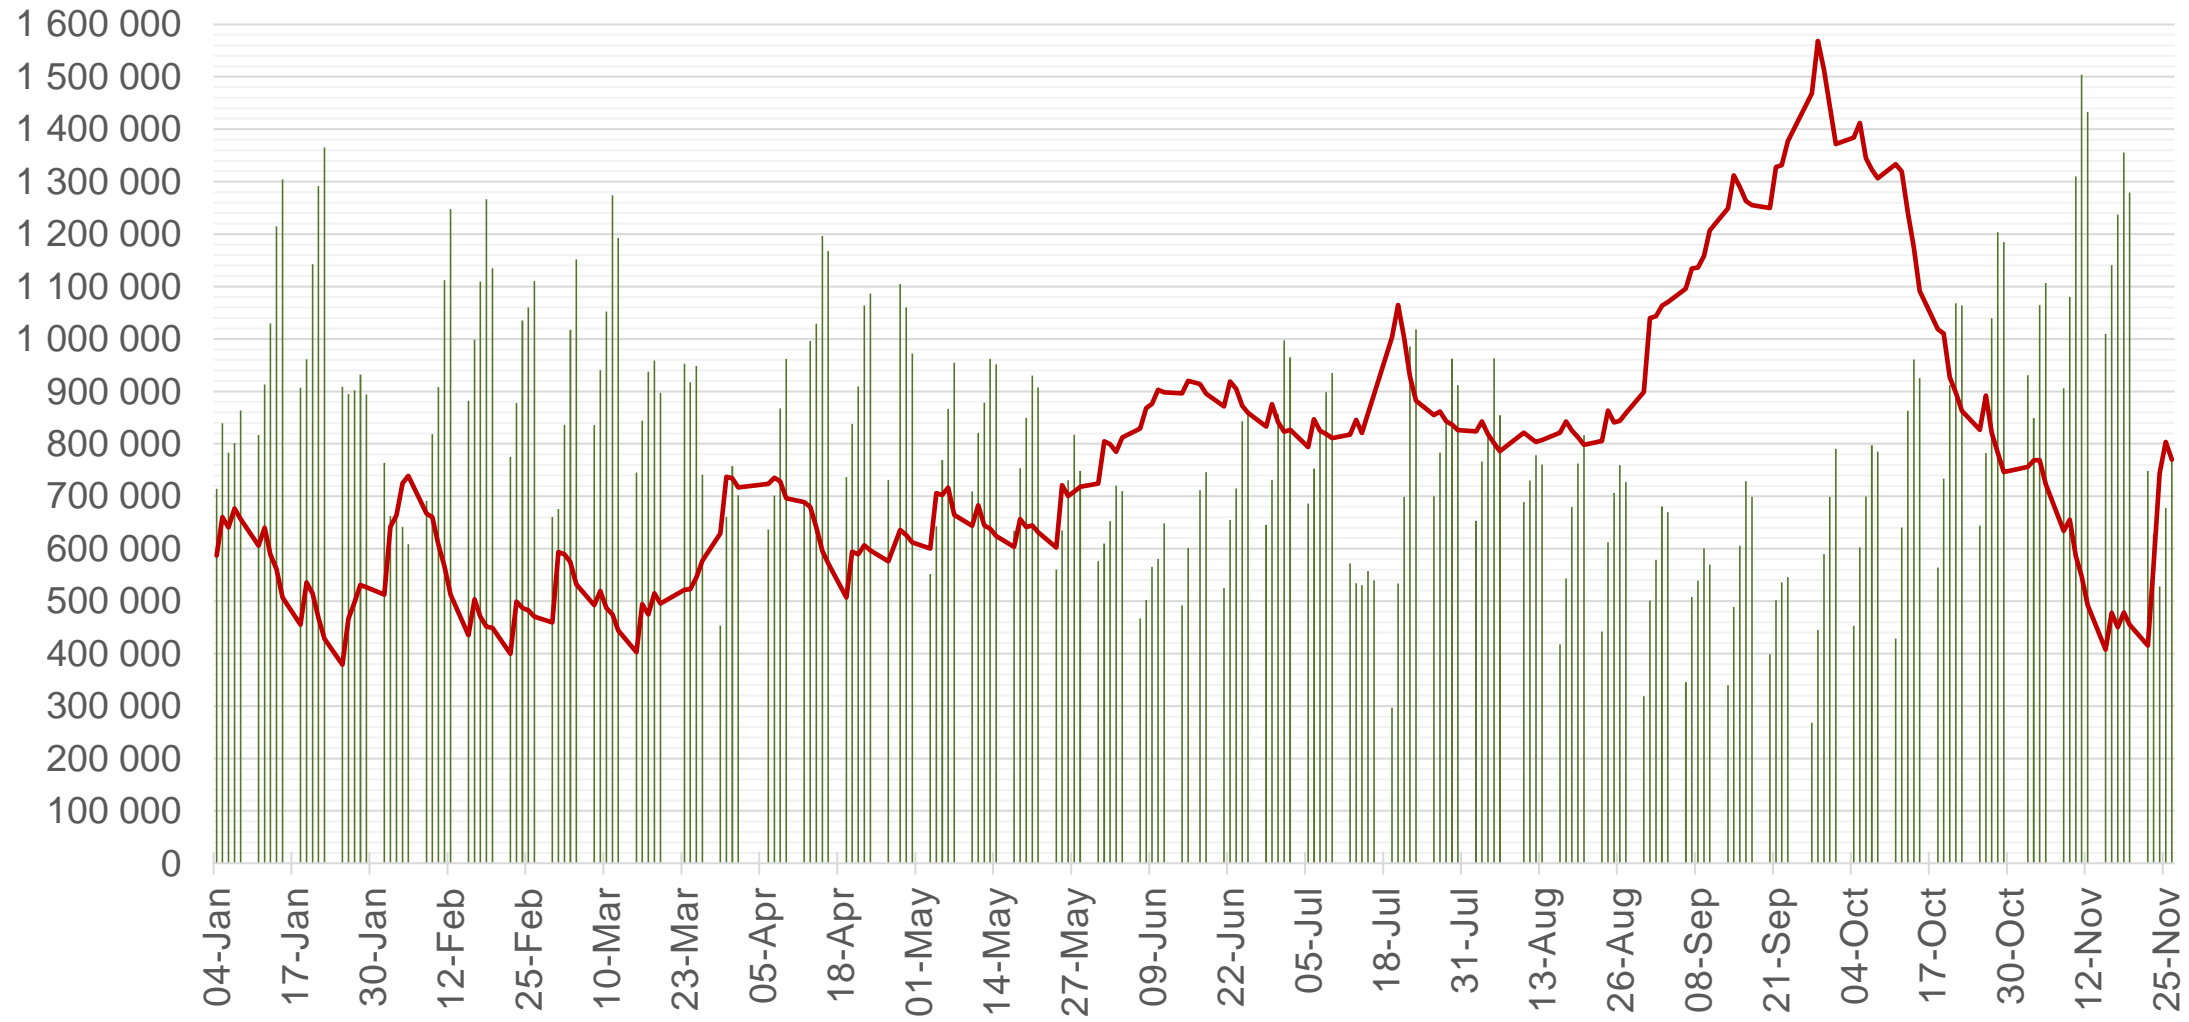

# Cumulative total number of 10 kg bags sold on markets: First 47 weeks of each year

Sold 4.66 million bags less than the **5-year average** (2016 to 2020) of the first 47 weeks

# RSA daily Price versus Daily Available stocks (all classes & all sizes)

10 KG BAGS

R104  
R100  
R96  
R92  
R88  
R84  
R80  
R76  
R72  
R68  
R64  
R60  
R56  
R52  
R48  
R44  
R40  
R36  
R32  
R28  
R24  
R20  
R16  
R12  
R8  
R4  
R-