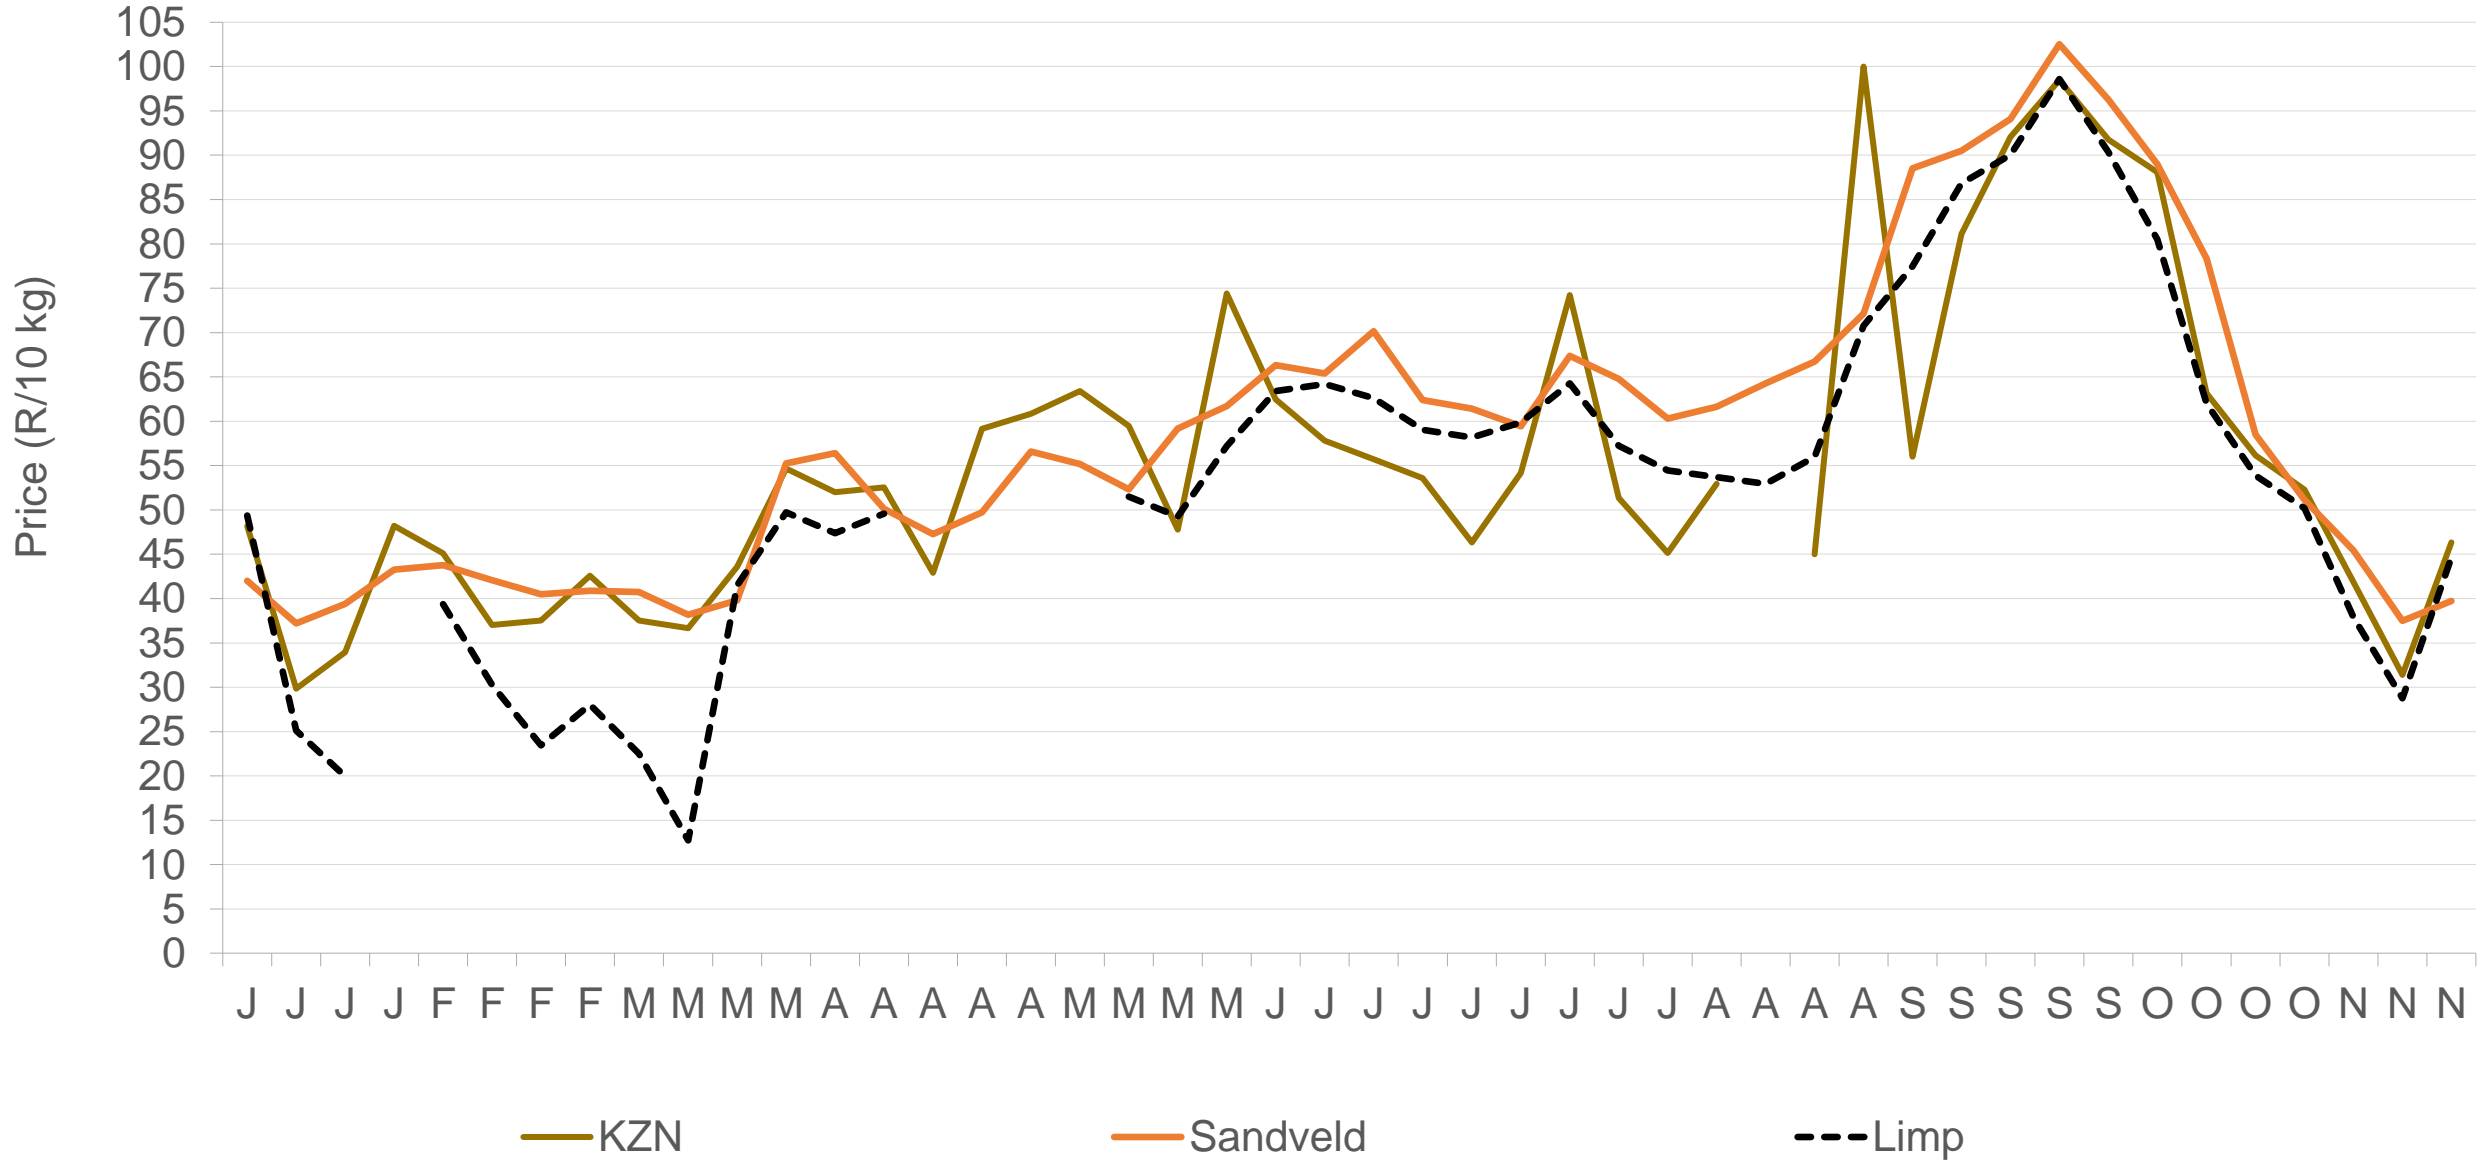

Average Class 1 Medium prices in regions