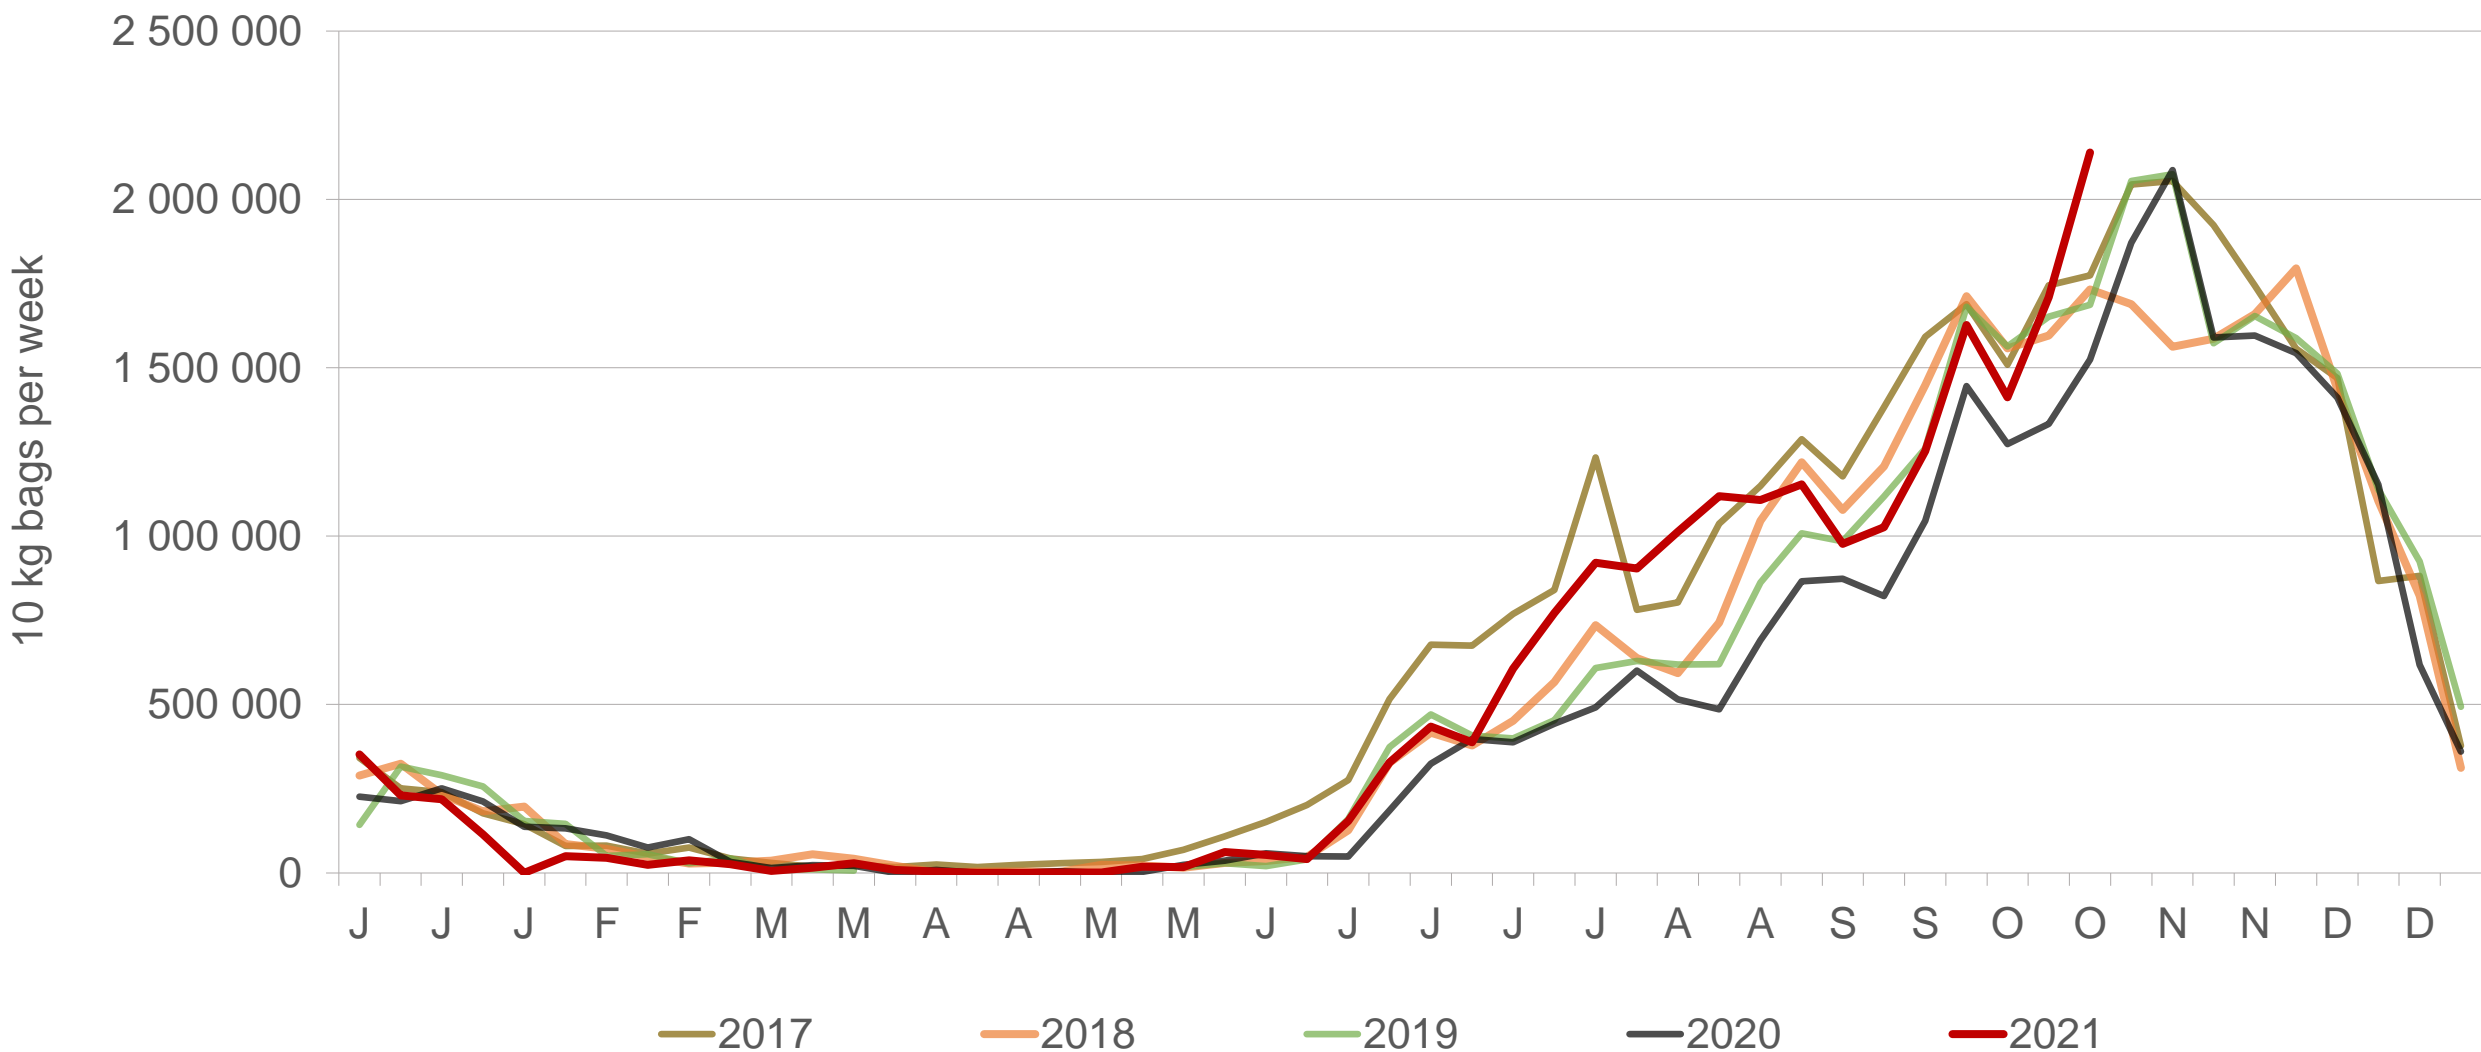

Potatoes
Aartappels SA

Weekly Market Information

29 October 2021

www.potatoes.co.za

Average weekly price – all markets & all classes

Weekly price	
R52,16	↓ 13,76% (week on week)

Cumulative total number of 10 kg bags sold on markets: First 43 weeks of each year

Sold 4.46 million bags less than the **5-year average** (2016 to 2020) of the first 43 weeks

RSA daily Price versus Daily Available stocks (all classes & all sizes)

Average Class 1 Medium prices in regions

Limpopo: Amount of 10 kg bags per week sold on FPMs (all classes)

Sold 1.10 million bags more than the 5-year average of the first 43 weeks.

Sandveld: Amount of 10 kg bags per week sold on FPMs (all classes)

Sold 819 610 bags less than the 5-year average of the first 43 weeks.

KwaZulu-Natal: Amount of 10 kg bags per week sold on FPMs (all classes)

Sold 212 483 bags more than the **5-year average** of the first 43 weeks.