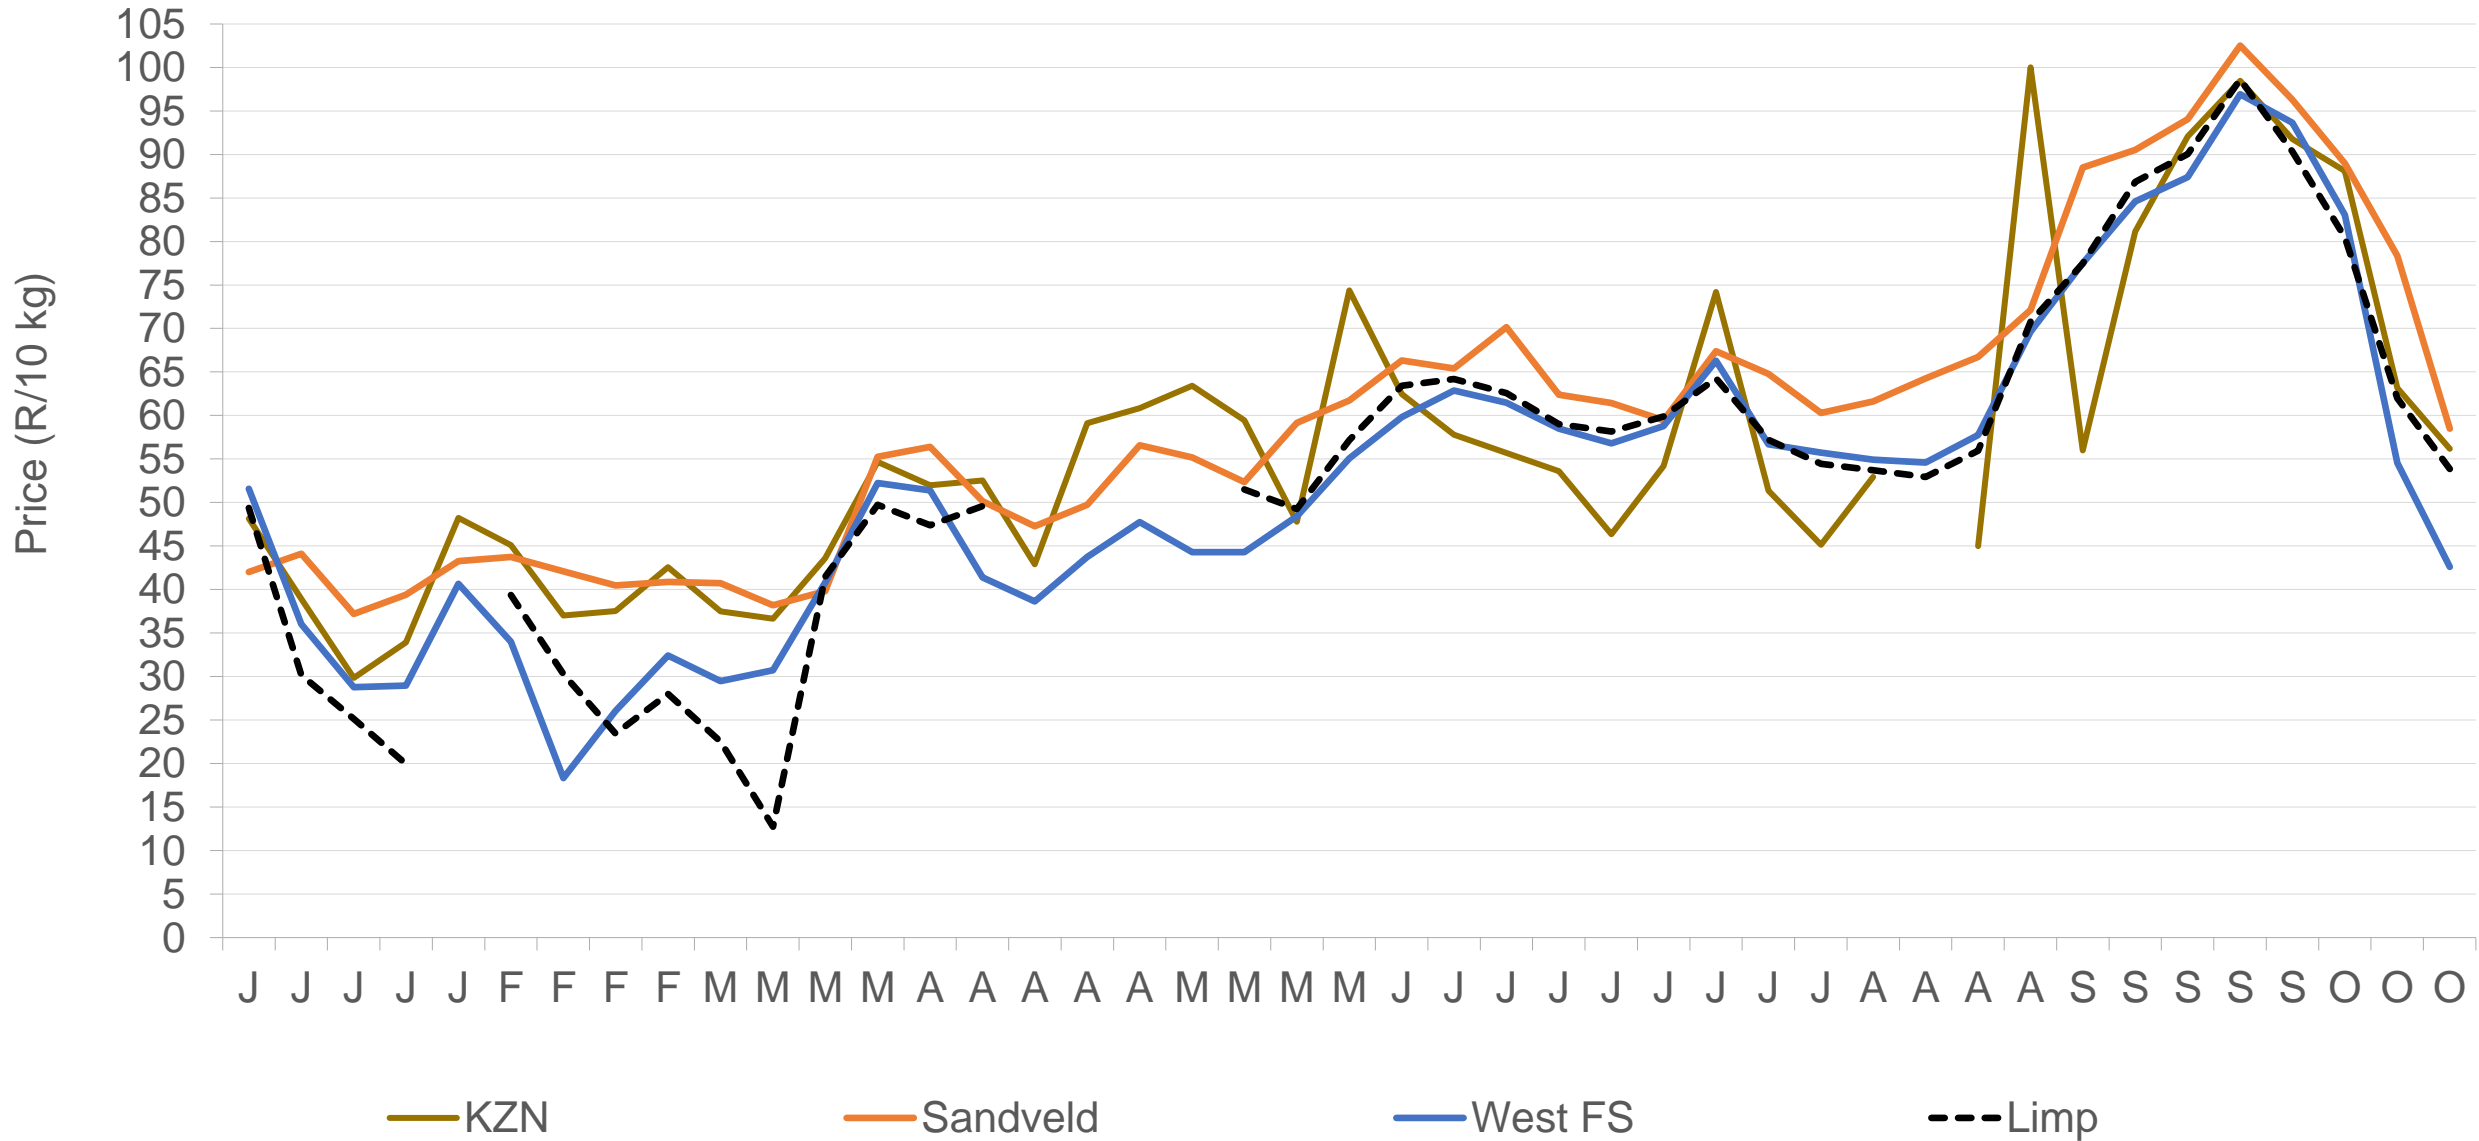

Sold 4.46 million bags less than the **5-year average** (2016 to 2020) of the first 43 weeks

RSA daily Price versus Daily Available stocks (all classes & all sizes)

Average Class 1 Medium prices in regions

Limpopo: Amount of 10 kg bags per week sold on FPMs (all classes)

Sold 1.10 million bags more than the 5-year average of the first 43 weeks.

Sandveld: Amount of 10 kg bags per week sold on FPMs (all classes)