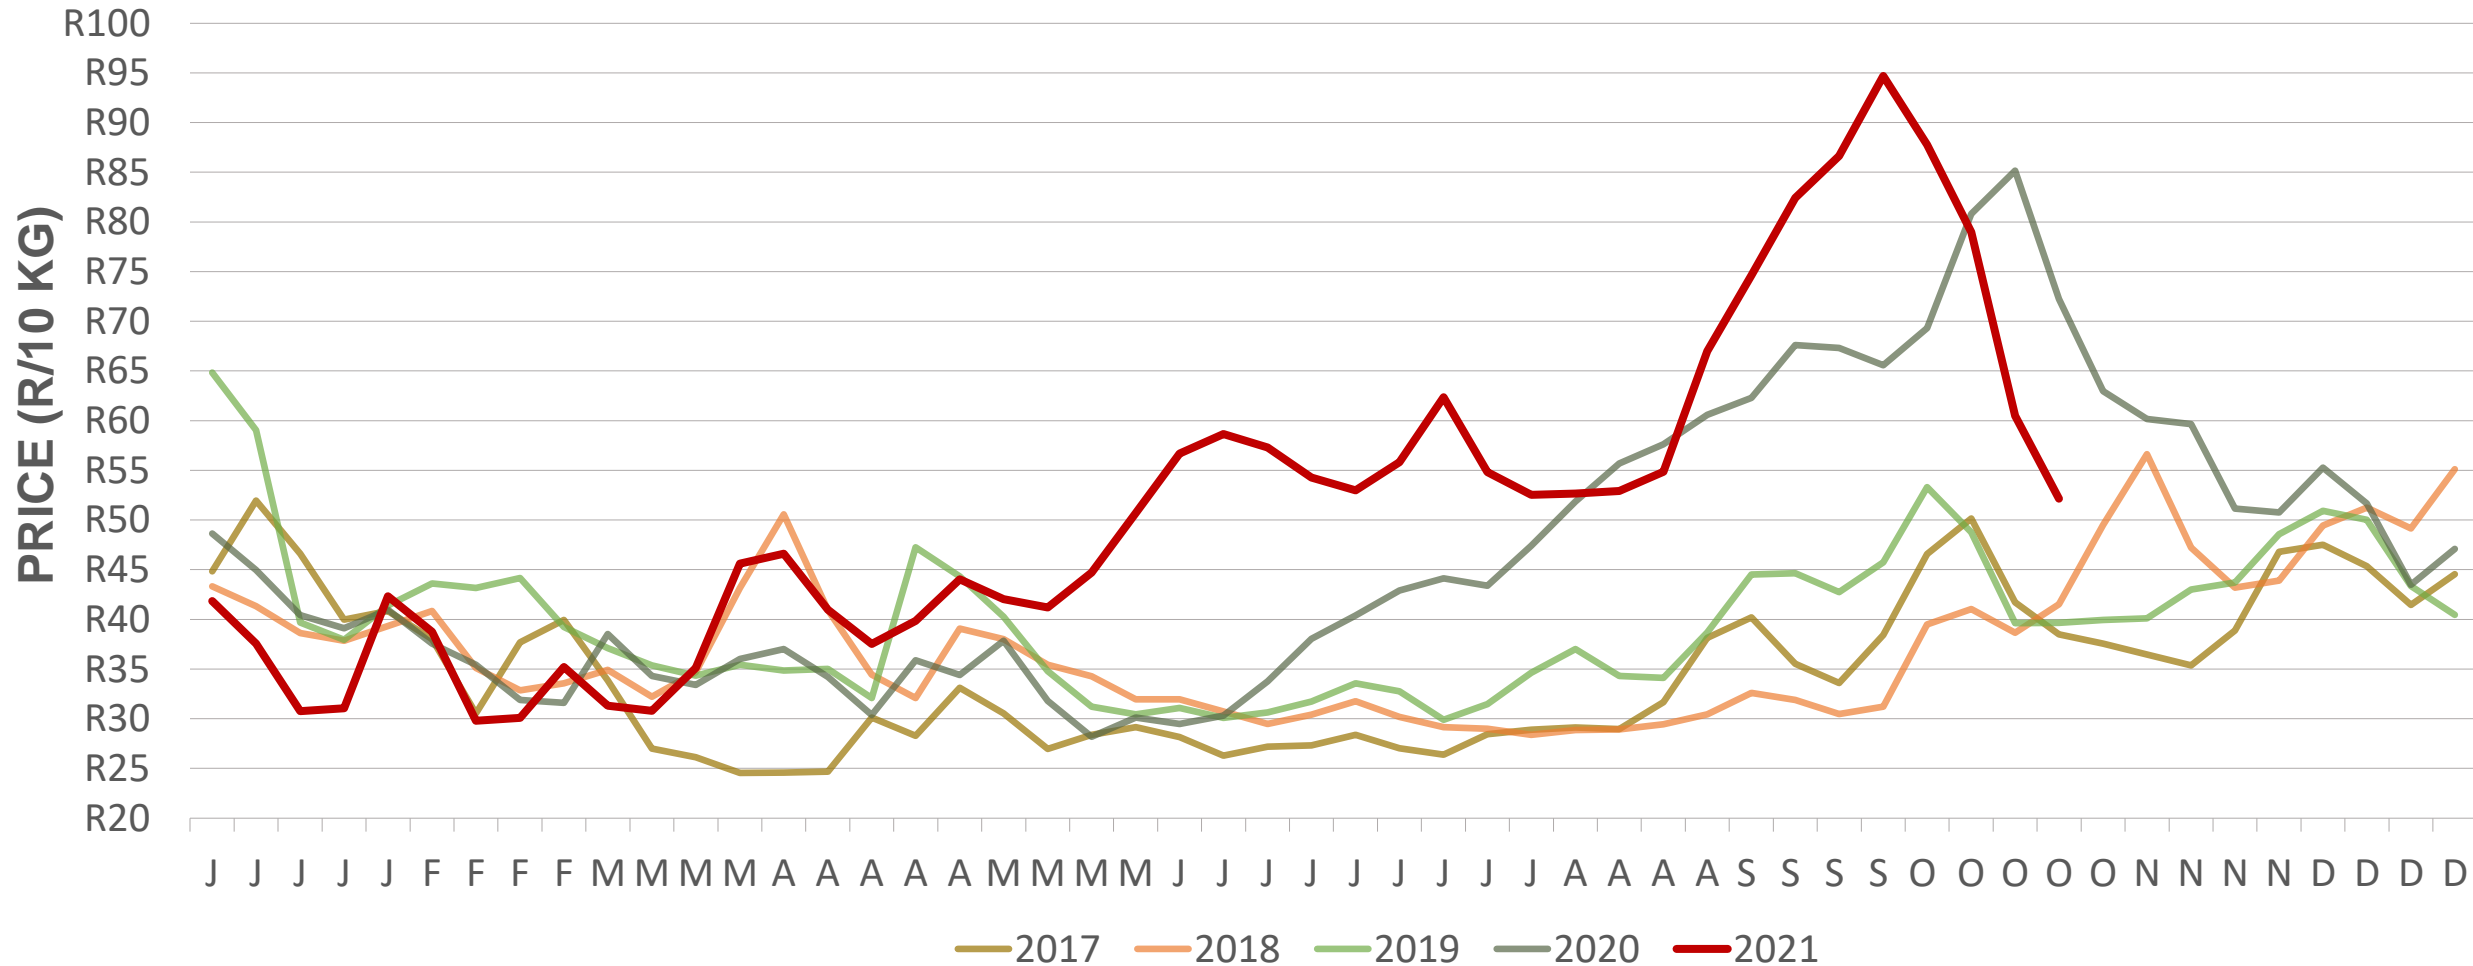

Potatoes
Aartappels SA

Weekly Market Information

29 October 2021

www.potatoes.co.za

Average weekly price – all markets & all classes

Weekly price	
R52,16	↓ 13,76% (week on week)

Cumulative total number of 10 kg bags sold on markets: First 43 weeks of each year

Sold 4.46 million bags less than the **5-year average** (2016 to 2020) of the first 43 weeks

RSA daily Price versus Daily Available stocks (all classes & all sizes)

Average Class 1 Medium prices in regions

Limpopo: Amount of 10 kg bags per week sold on FPMs (all classes)

Sold 1.10 million bags more than the 5-year average of the first 43 weeks.

Sandveld: Amount of 10 kg bags per week sold on FPMs (all classes)