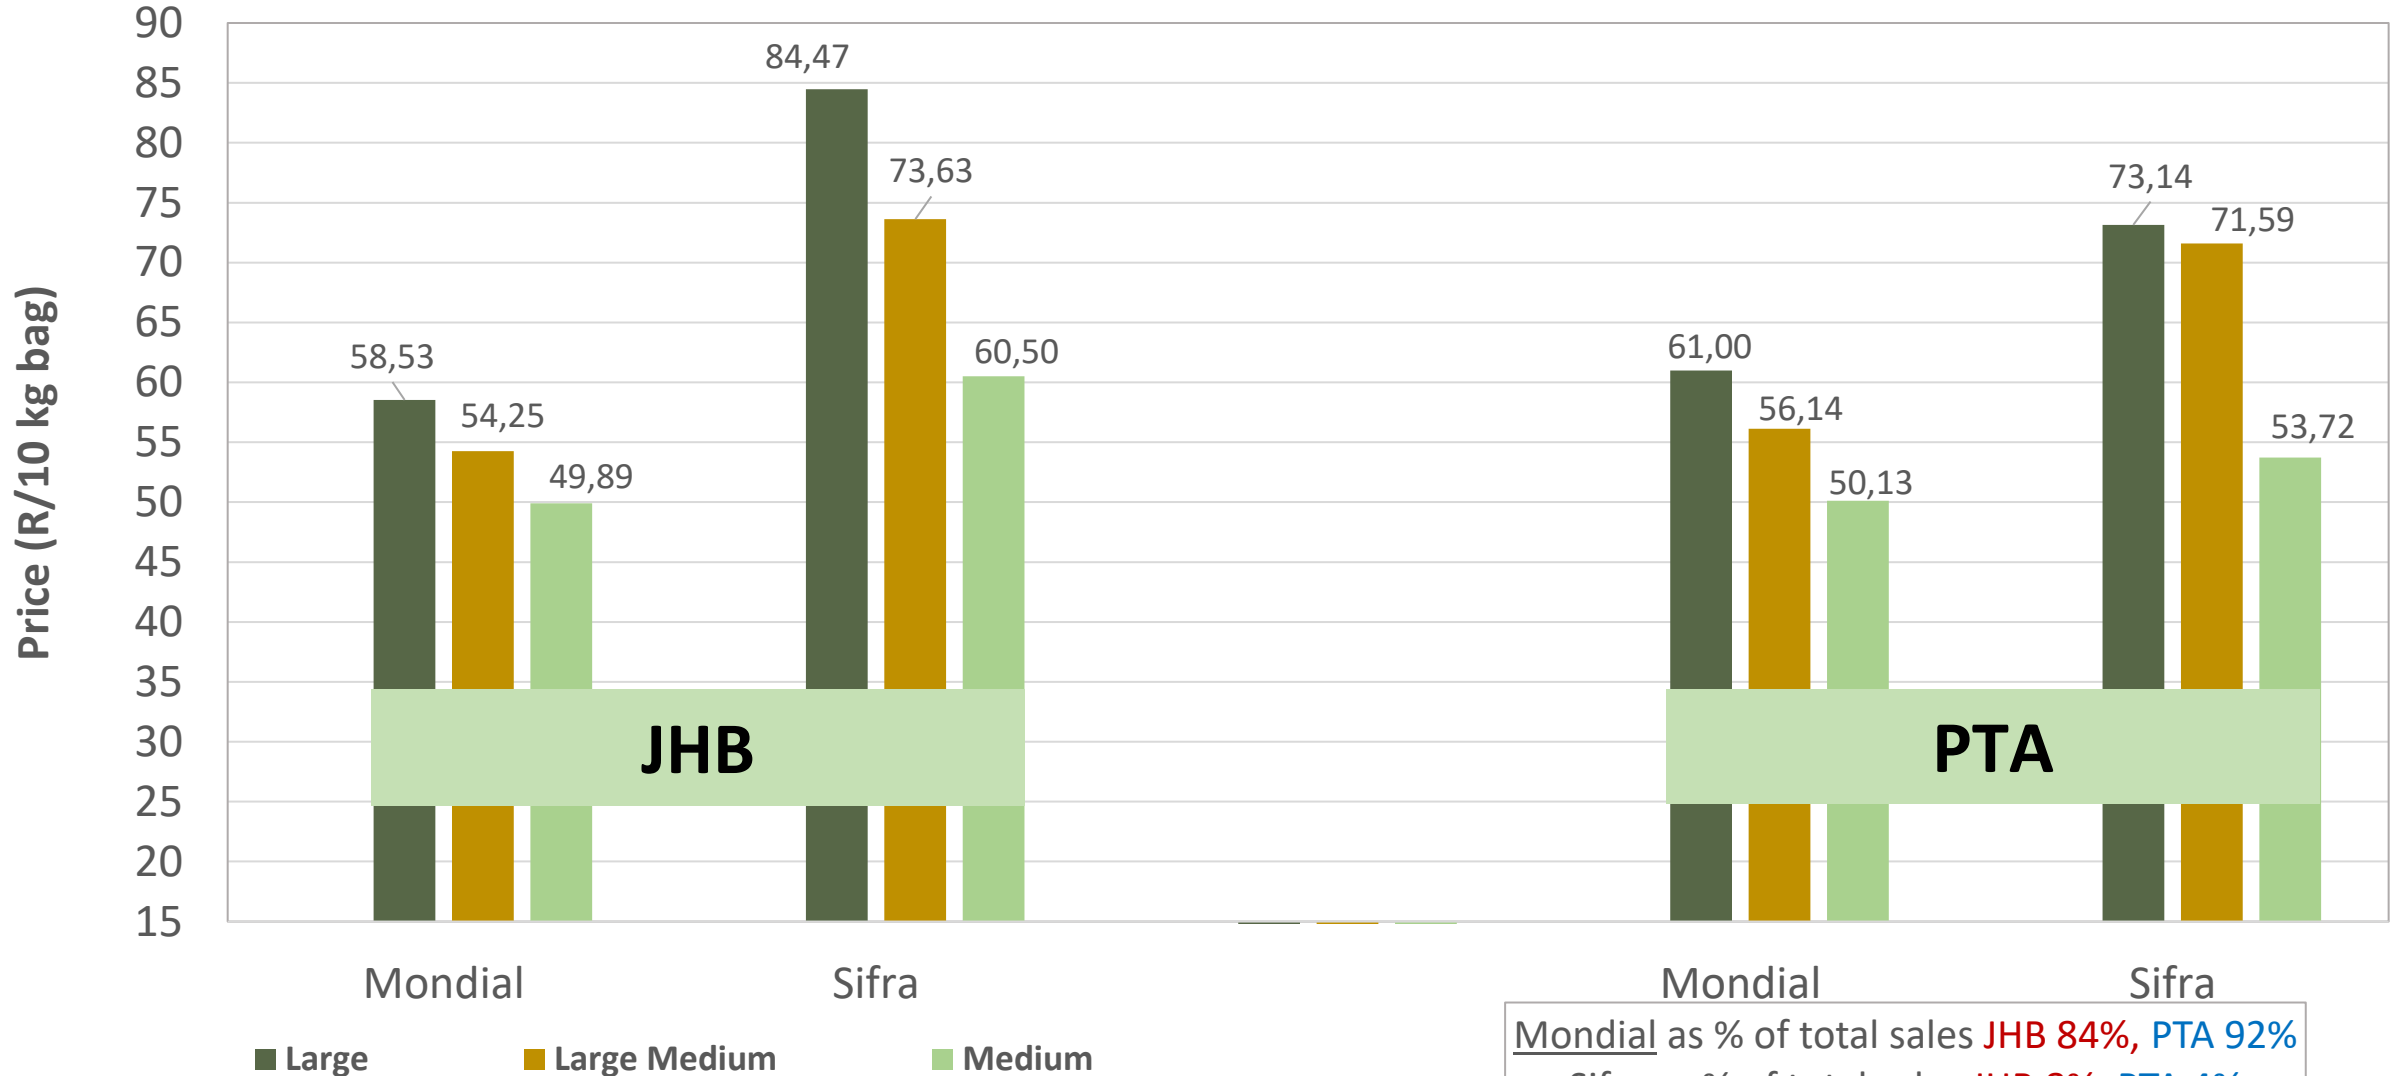

PTA & JHB markets: Average Prices - Different Sizes (only 10 kg bags)

Mondial as % of total sales JHB 84%, PTA 92%
Sifra as % of total sales JHB 8%, PTA 4%