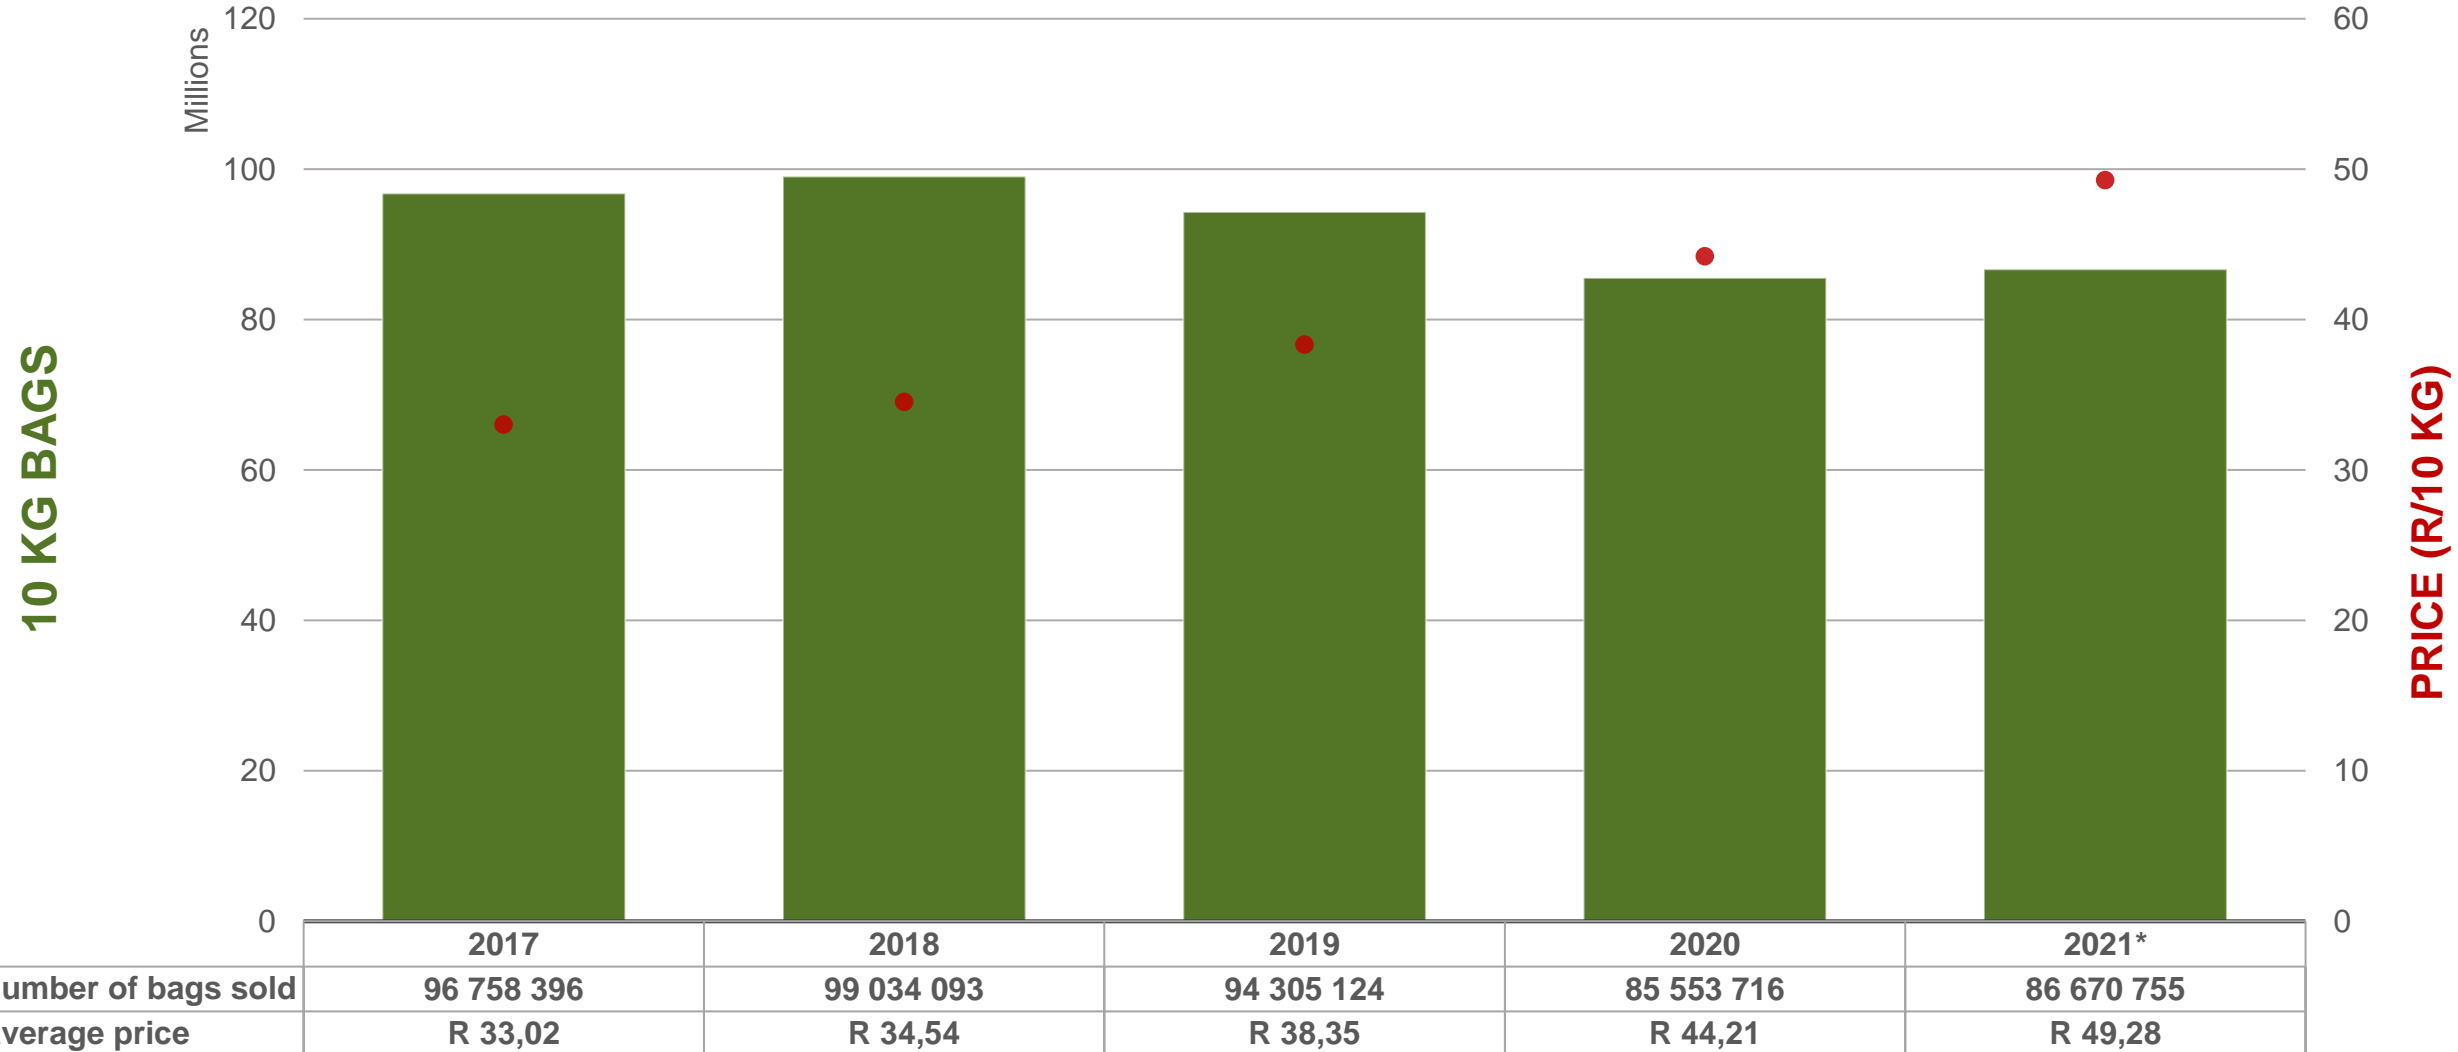

Potatoes
Aartappels SA

Weekly Market Information

29 October 2021

www.potatoes.co.za

Average weekly price – all markets & all classes

Weekly price	
R52,16	↓ 13,76% (week on week)

Cumulative total number of 10 kg bags sold on markets: First 43 weeks of each year

Sold 4.46 million bags less than the **5-year average** (2016 to 2020) of the first 43 weeks

RSA daily Price versus Daily Available stocks (all classes & all sizes)

Average Class 1 Medium prices in regions

Limpopo: Amount of 10 kg bags per week sold on FPMs (all classes)

Sold 1.10 million bags more than the 5-year average of the first 43 weeks.

Sandveld: Amount of 10 kg bags per week sold on FPMs (all classes)

Sold 819 610 bags less than the 5-year average of the first 43 weeks.

KwaZulu-Natal: Amount of 10 kg bags per week sold on FPMs (all classes)

Sold 212 483 bags more than the **5-year average** of the first 43 weeks.