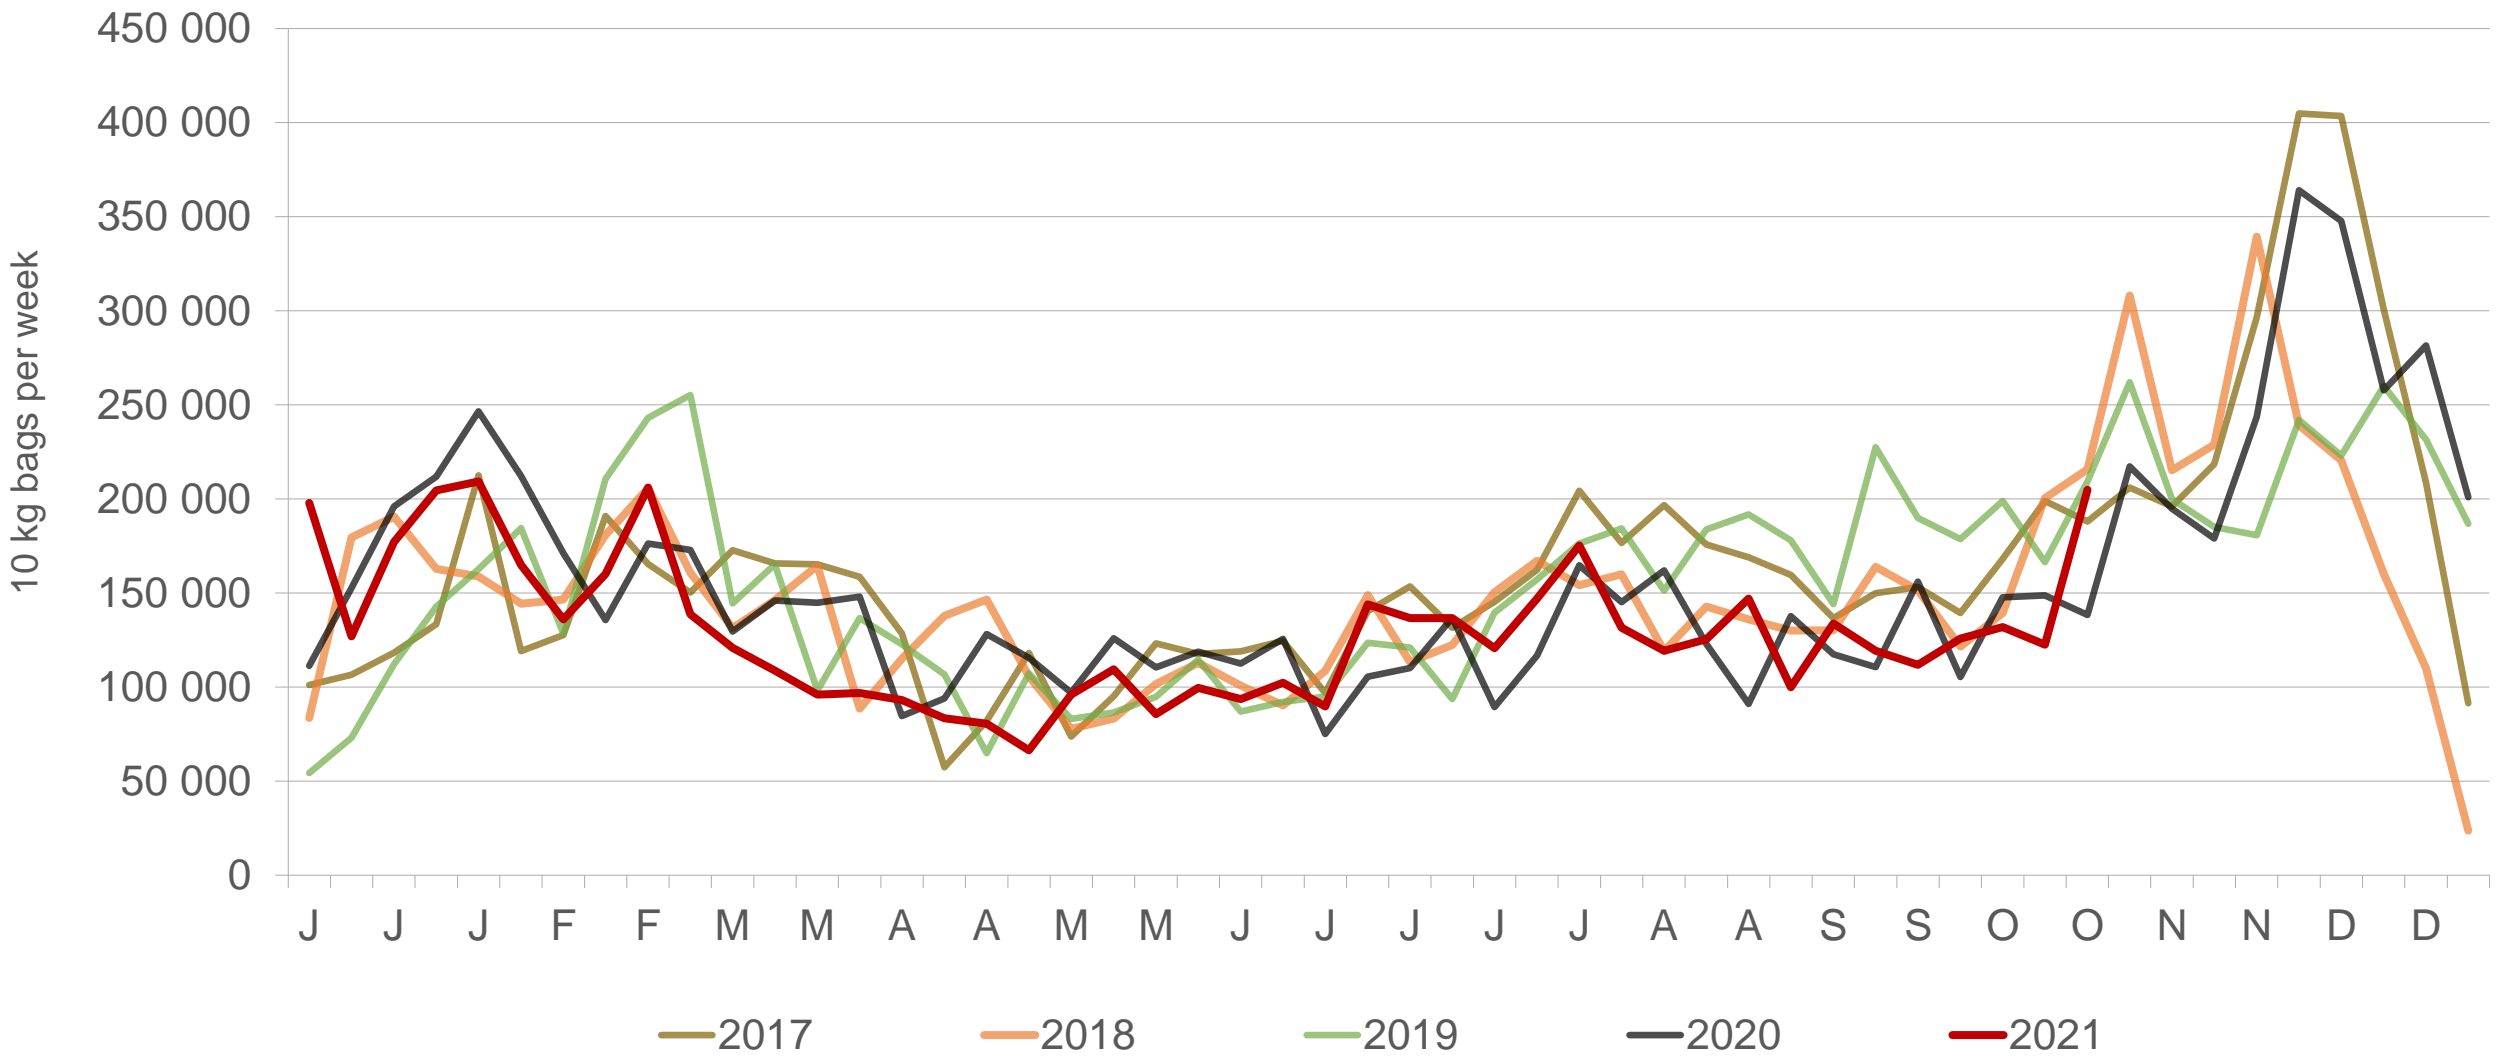

Potatoes
Aartappels SA

Weekly Market Information

29 October 2021

www.potatoes.co.za

Average weekly price – all markets & all classes

Weekly price	
R52,16	↓ 13,76% (week on week)

Cumulative total number of 10 kg bags sold on markets: First 43 weeks of each year

Sold 4.46 million bags less than the **5-year average** (2016 to 2020) of the first 43 weeks

RSA daily Price versus Daily Available stocks (all classes & all sizes)

Average Class 1 Medium prices in regions

Limpopo: Amount of 10 kg bags per week sold on FPMs (all classes)

Sold 1.10 million bags more than the 5-year average of the first 43 weeks.

Sandveld: Amount of 10 kg bags per week sold on FPMs (all classes)

Sold 819 610 bags less than the 5-year average of the first 43 weeks.

KwaZulu-Natal: Amount of 10 kg bags per week sold on FPMs (all classes)

Sold 212 483 bags more than the **5-year average** of the first 43 weeks.