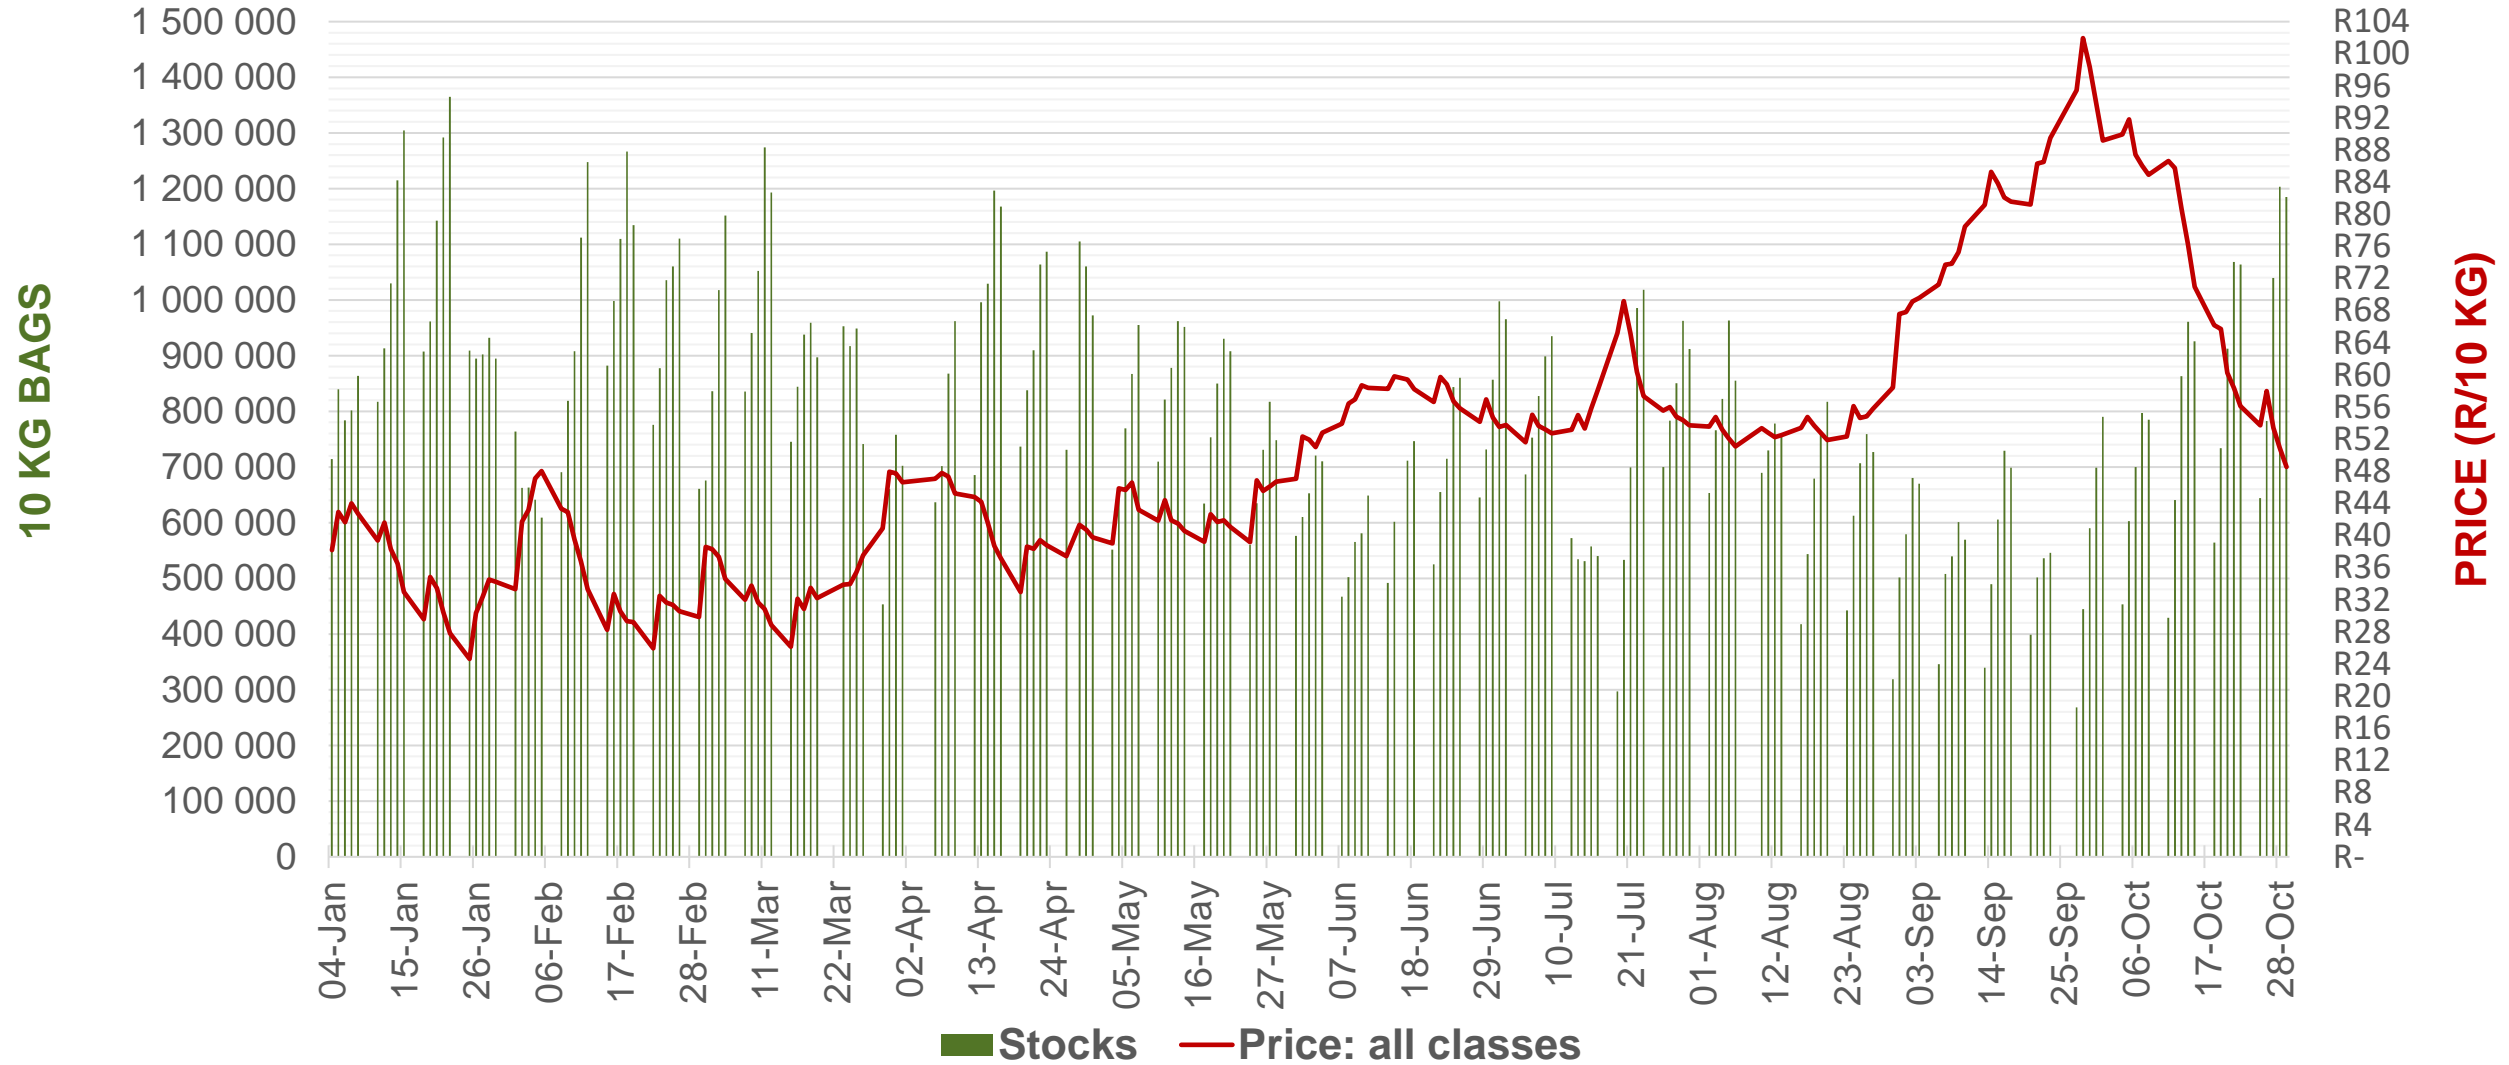

Potatoes
Aartappels SA

Weekly Market Information

29 October 2021

www.potatoes.co.za

Average weekly price – all markets & all classes

Weekly price	
R52,16	↓ 13,76% (week on week)

Cumulative total number of 10 kg bags sold on markets: First 43 weeks of each year

Sold 4.46 million bags less than the **5-year average** (2016 to 2020) of the first 43 weeks

RSA daily Price versus Daily Available stocks (all classes & all sizes)

Average Class 1 Medium prices in regions

Limpopo: Amount of 10 kg bags per week sold on FPMs (all classes)

Sold 1.10 million bags more than the 5-year average of the first 43 weeks.

Sandveld: Amount of 10 kg bags per week sold on FPMs (all classes)

Sold 819 610 bags less than the 5-year average of the first 43 weeks.

KwaZulu-Natal: Amount of 10 kg bags per week sold on FPMs (all classes)

Sold 212 483 bags more than the **5-year average** of the first 43 weeks.