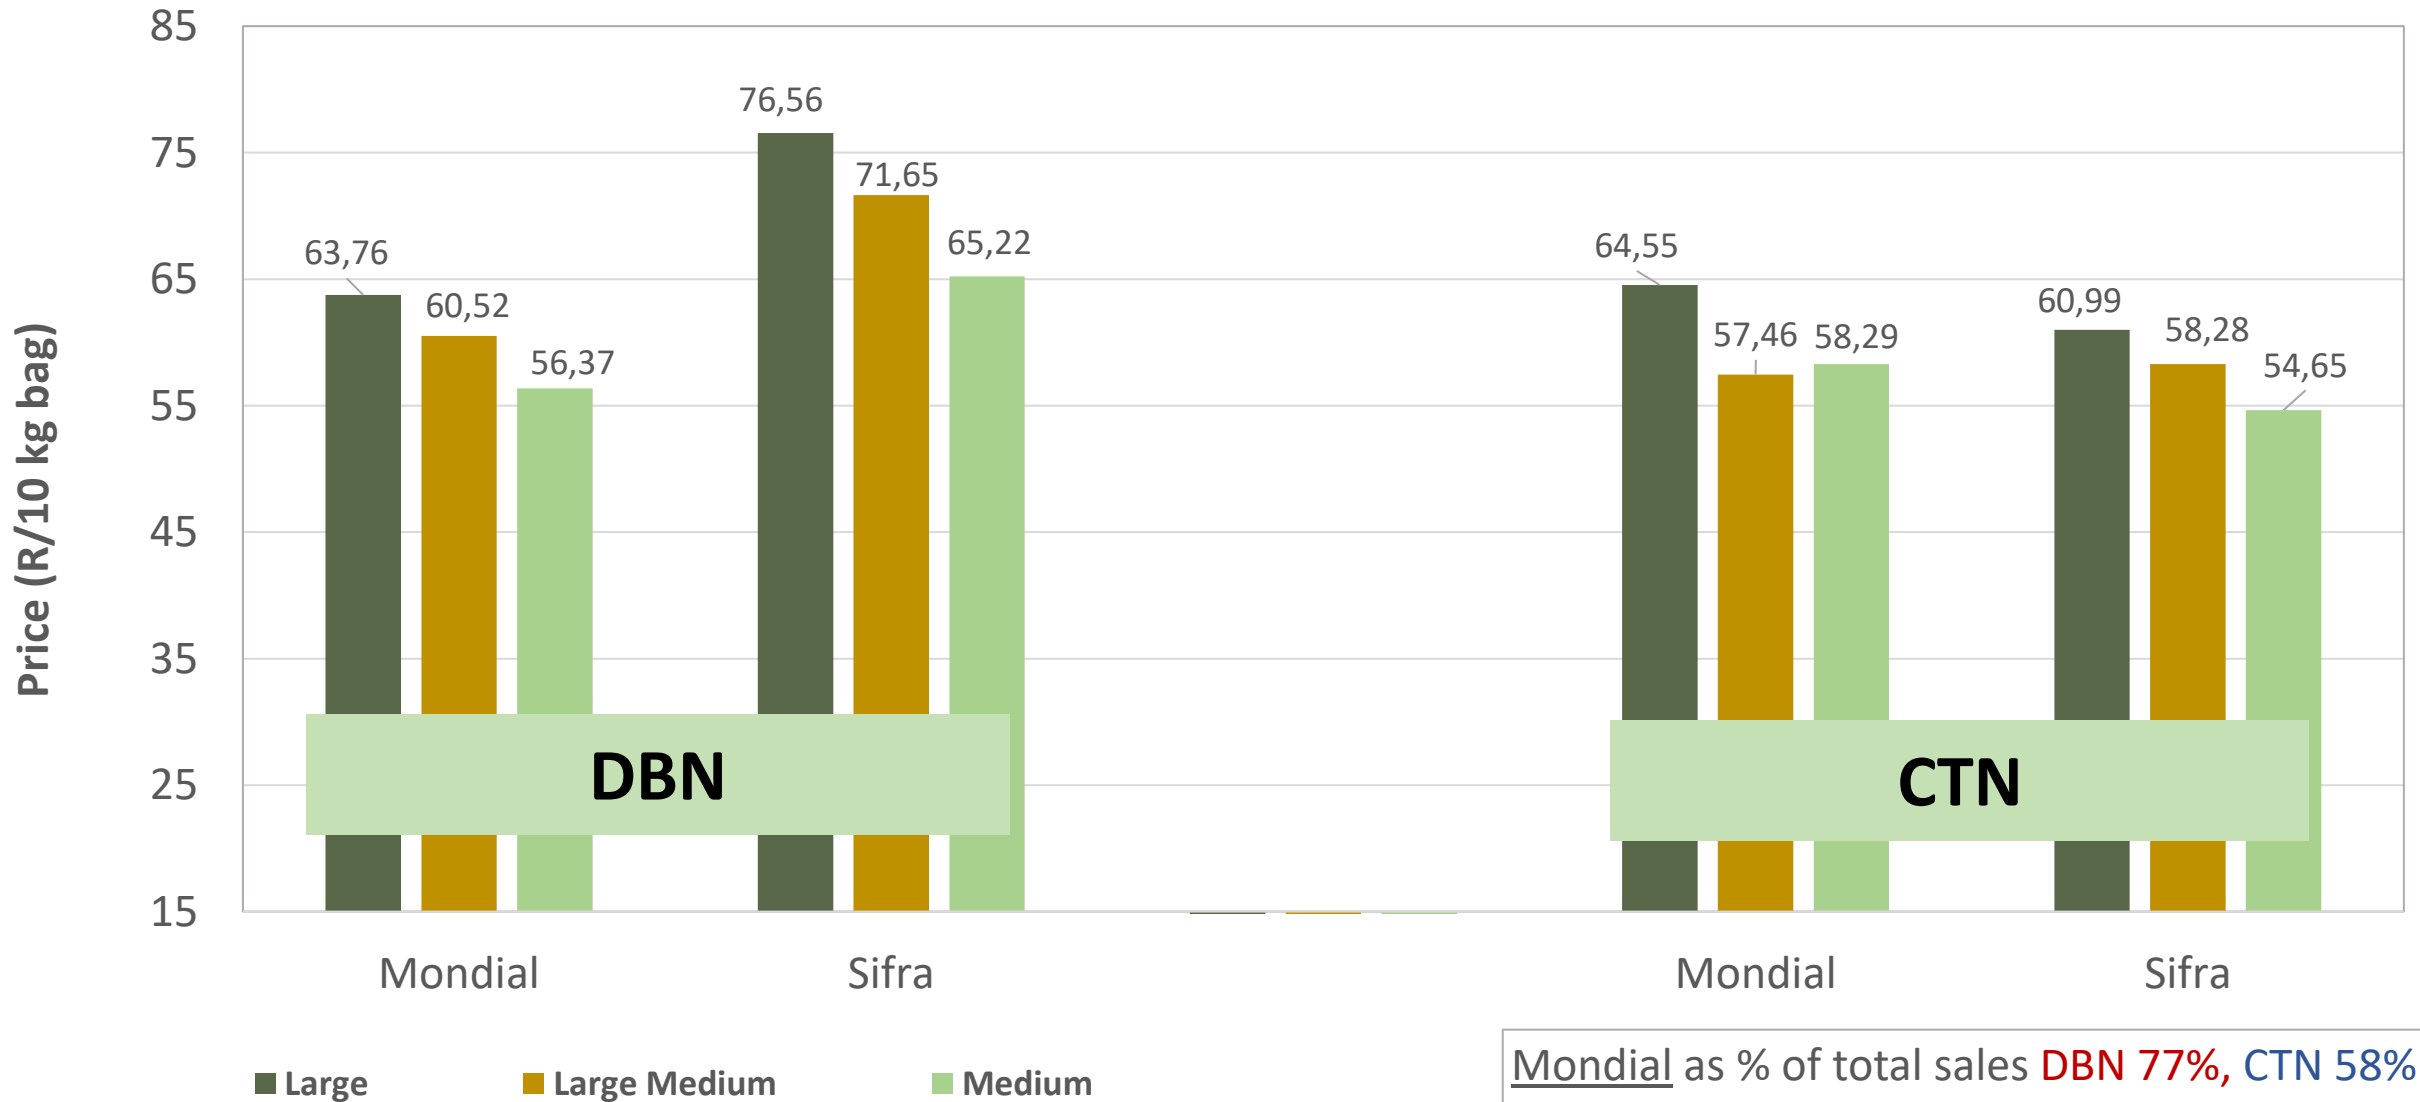

DBN & CTN markets: Average Prices - Different Sizes (only 10 kg bags)

Mondial as % of total sales **DBN 77%**, **CTN 58%**
Sifra as % of total sales **DBN 3%**, **CTN 12%**