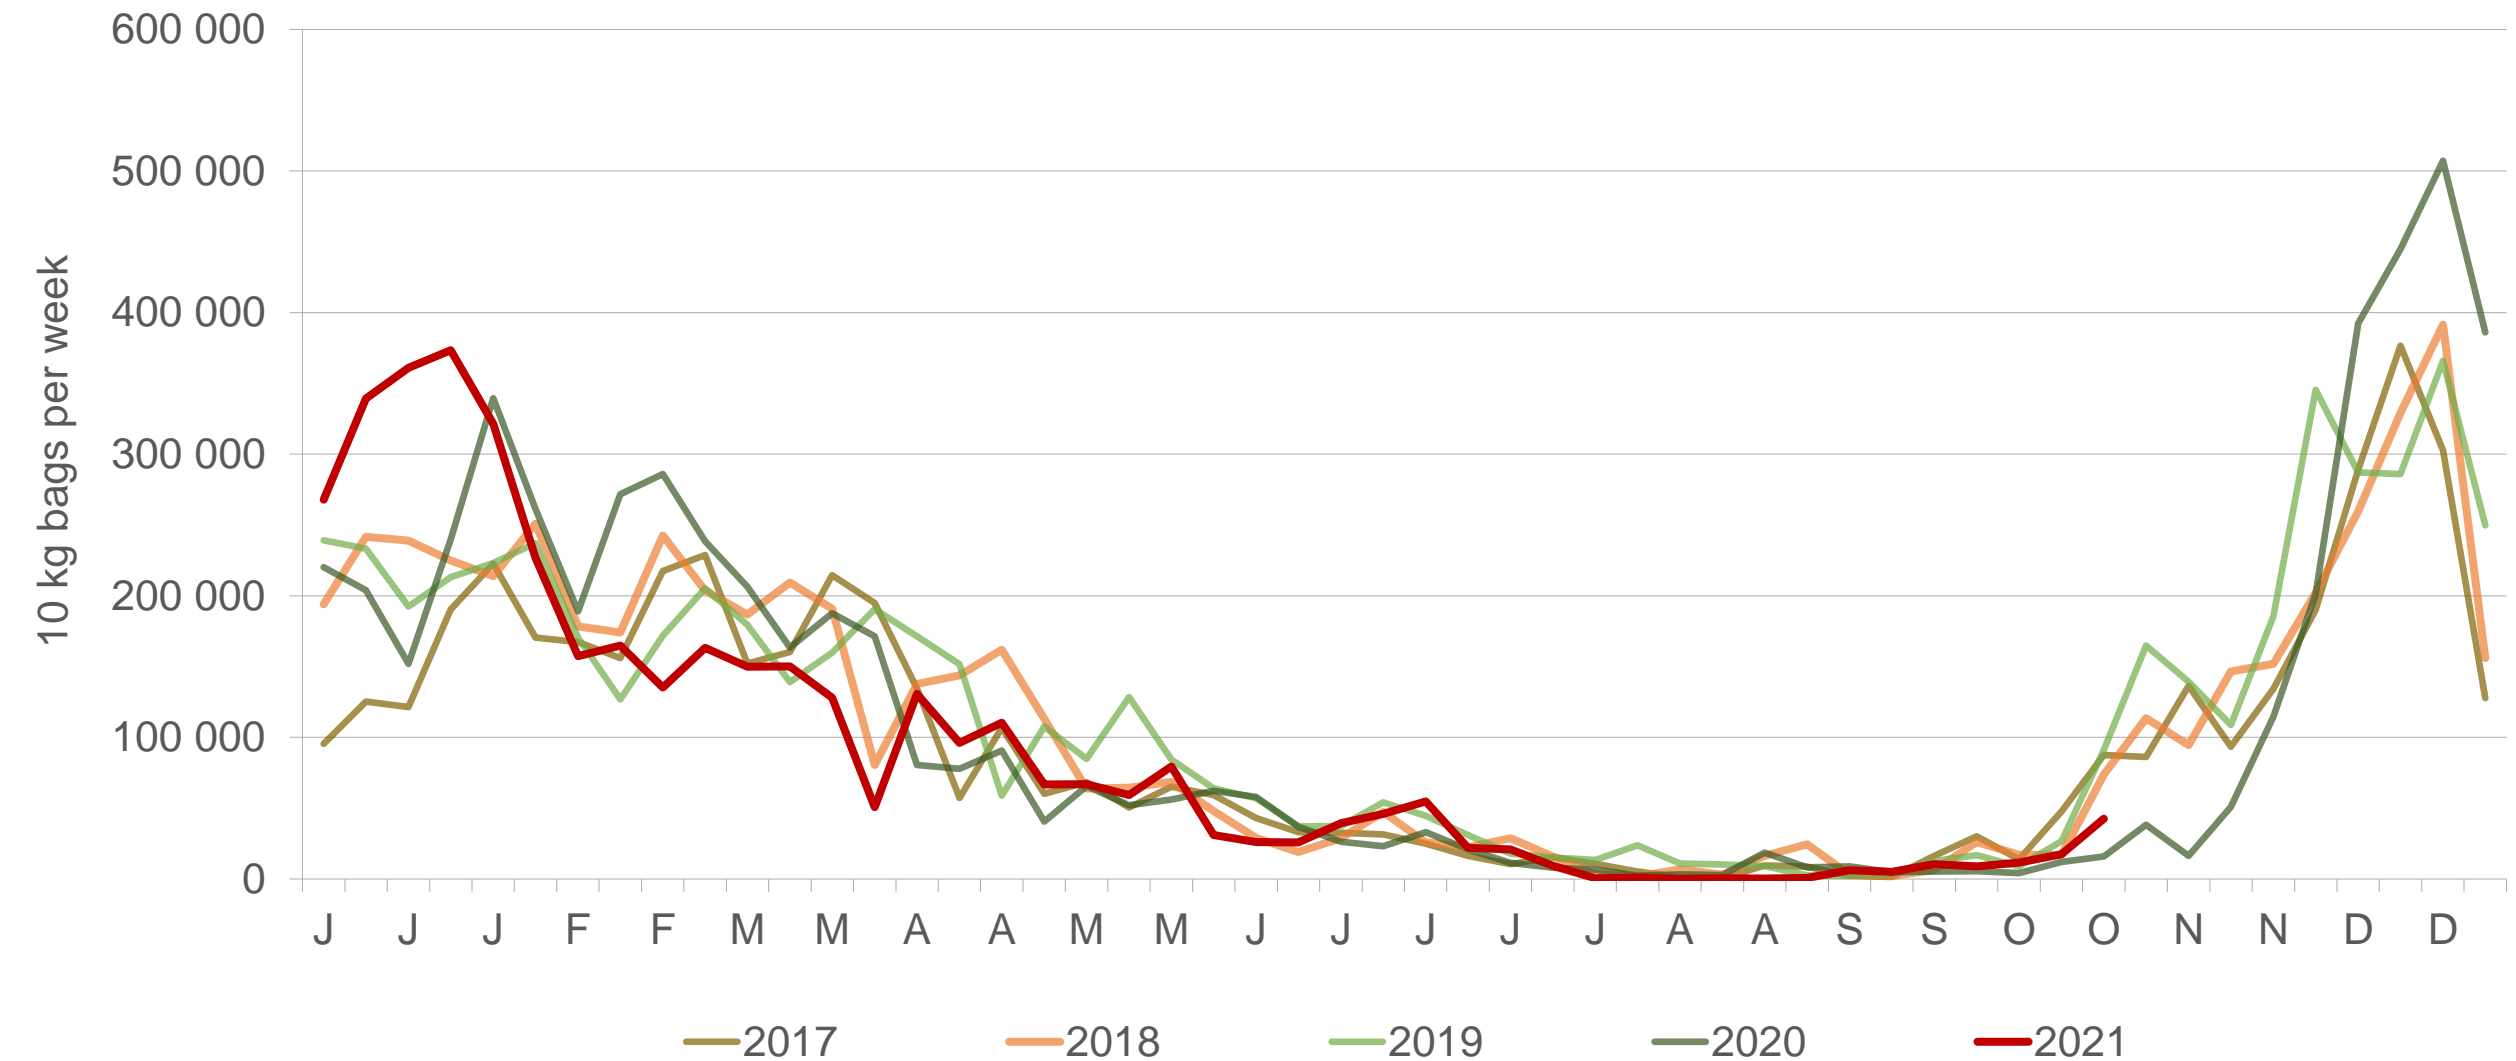

Sold 4.46 million bags less than the **5-year average** (2016 to 2020) of the first 43 weeks

RSA daily Price versus Daily Available stocks (all classes & all sizes)

Average Class 1 Medium prices in regions

Limpopo: Amount of 10 kg bags per week sold on FPMs (all classes)

Sold 1.10 million bags more than the 5-year average of the first 43 weeks.

Sandveld: Amount of 10 kg bags per week sold on FPMs (all classes)

Sold 819 610 bags less than the 5-year average of the first 43 weeks.

KwaZulu-Natal: Amount of 10 kg bags per week sold on FPMs (all classes)

Sold 212 483 bags more than the **5-year average** of the first 43 weeks.