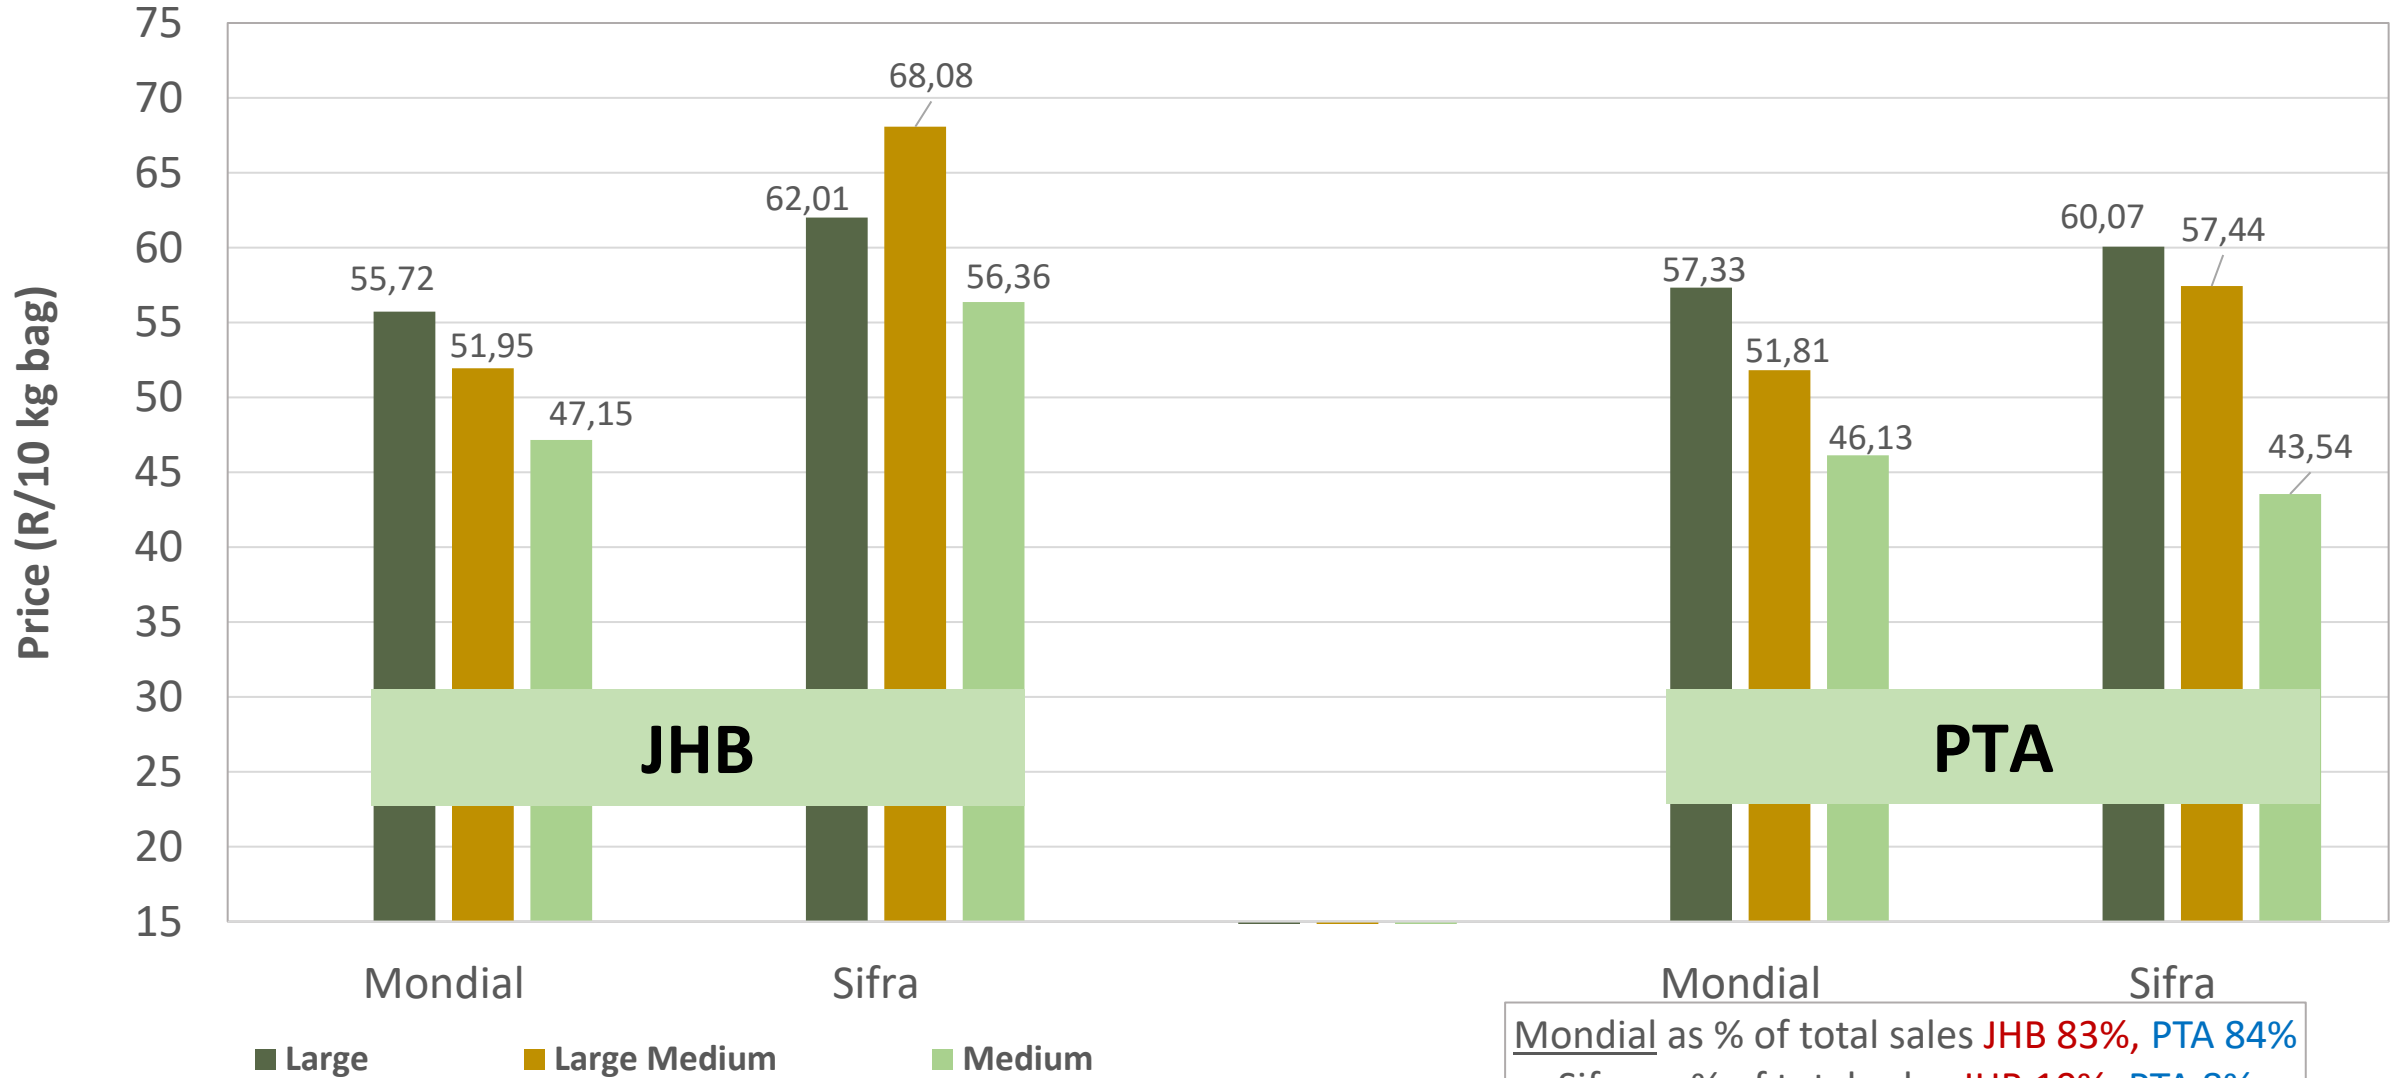

PTA & JHB markets: Average Prices - Different Sizes (only 10 kg bags)

Mondial as % of total sales JHB 83%, PTA 84%
Sifra as % of total sales JHB 10%, PTA 8%