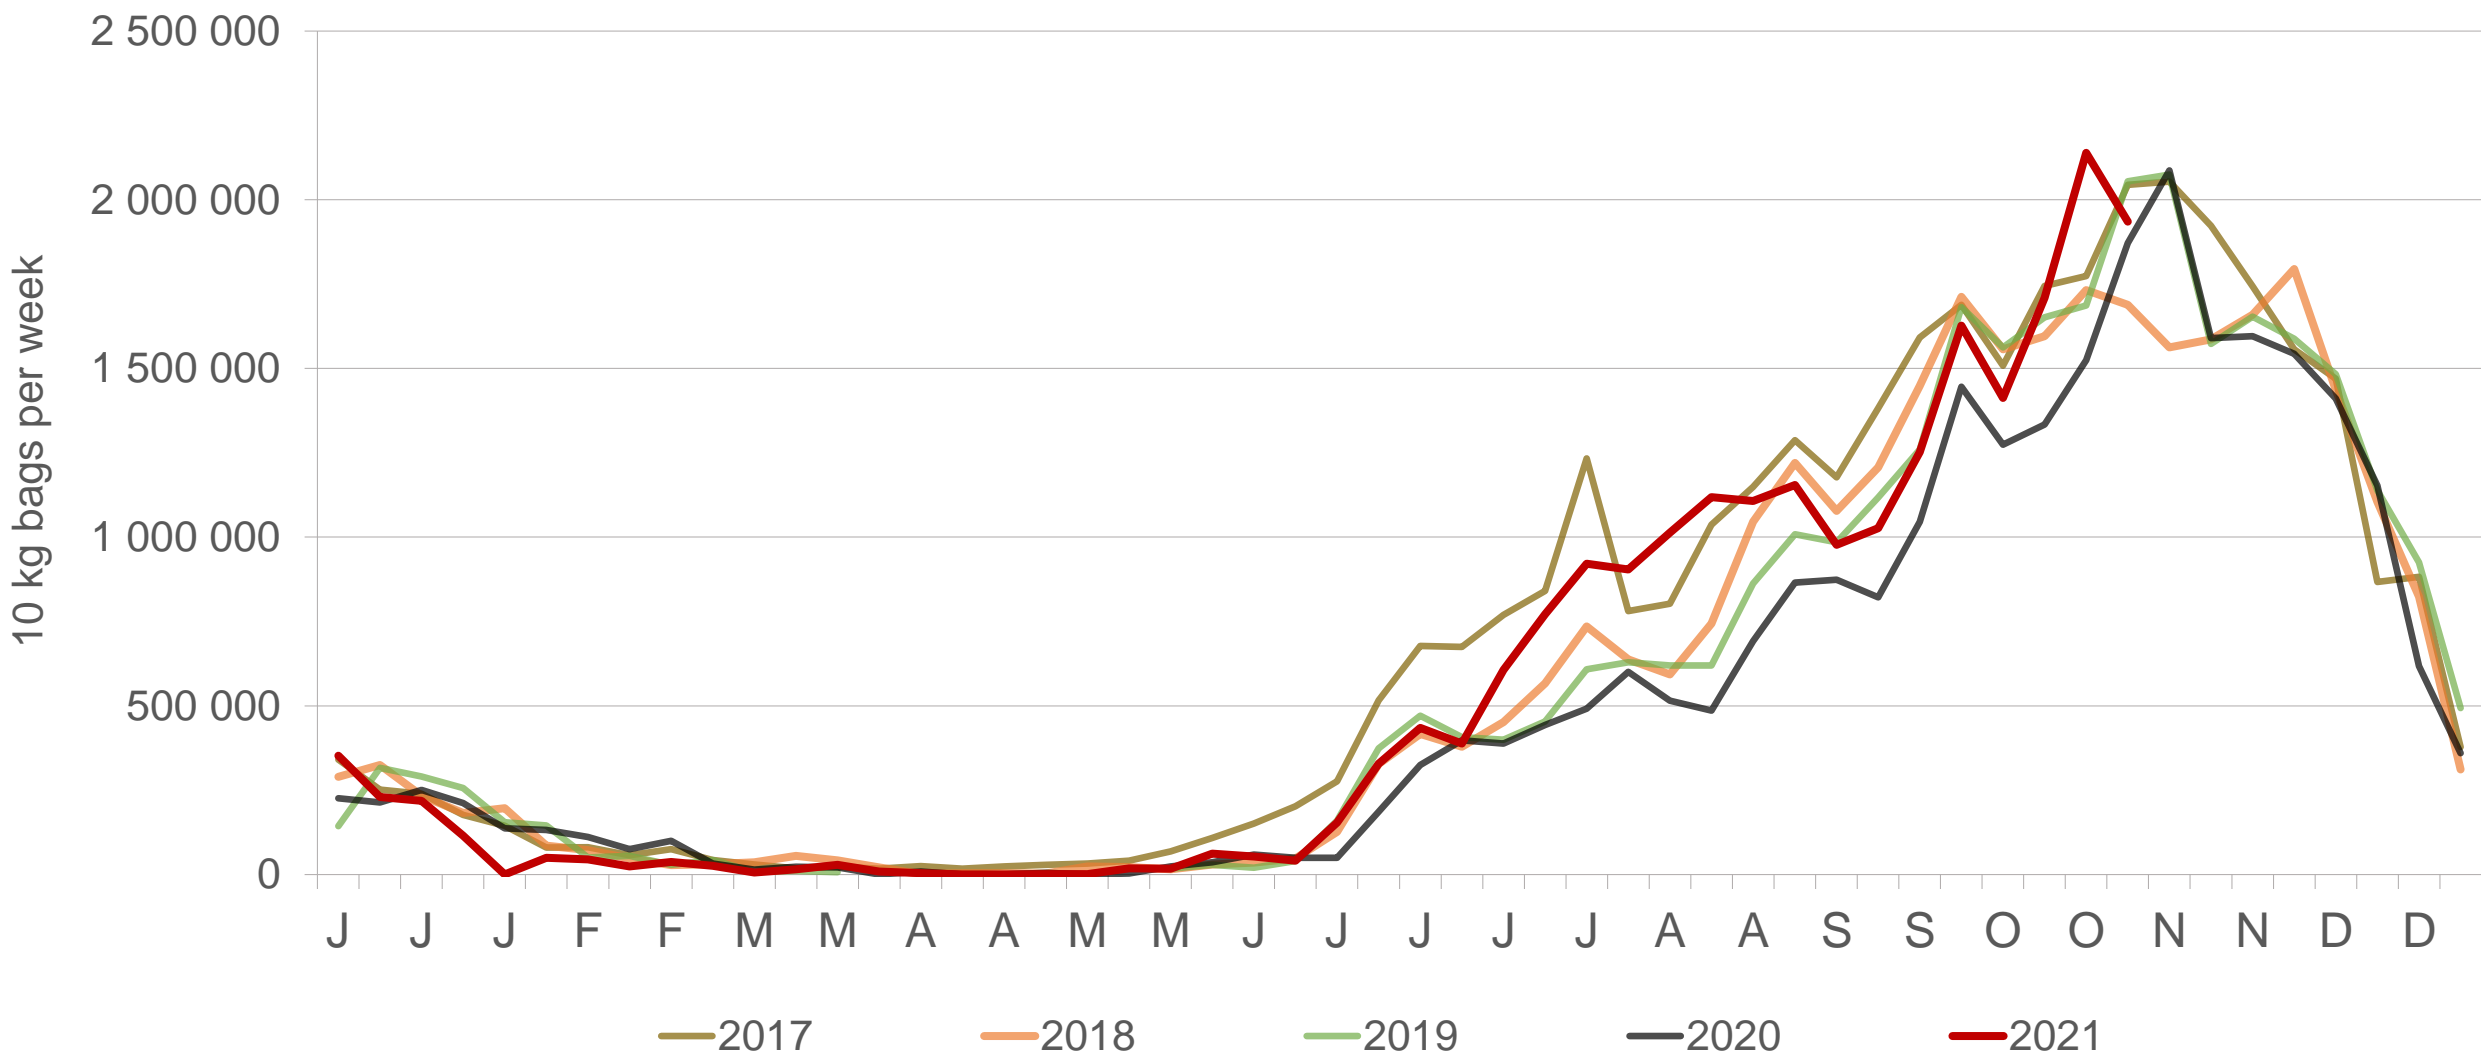

Sold 4.59 million bags less than the **5-year average** (2016 to 2020) of the first 44 weeks

RSA daily Price versus Daily Available stocks (all classes & all sizes)

Average Class 1 Medium prices in regions

Limpopo: Amount of 10 kg bags per week sold on FPMs (all classes)

Sold 1.16 million bags more than the 5-year average of the first 44 weeks.

Sandveld: Amount of 10 kg bags per week sold on FPMs (all classes)

Sold 1.06 million bags less than the 5-year average of the first 44 weeks.

KwaZulu-Natal: Amount of 10 kg bags per week sold on FPMs (all classes)

Sold 170 220 bags more than the **5-year average** of the first 44 weeks.