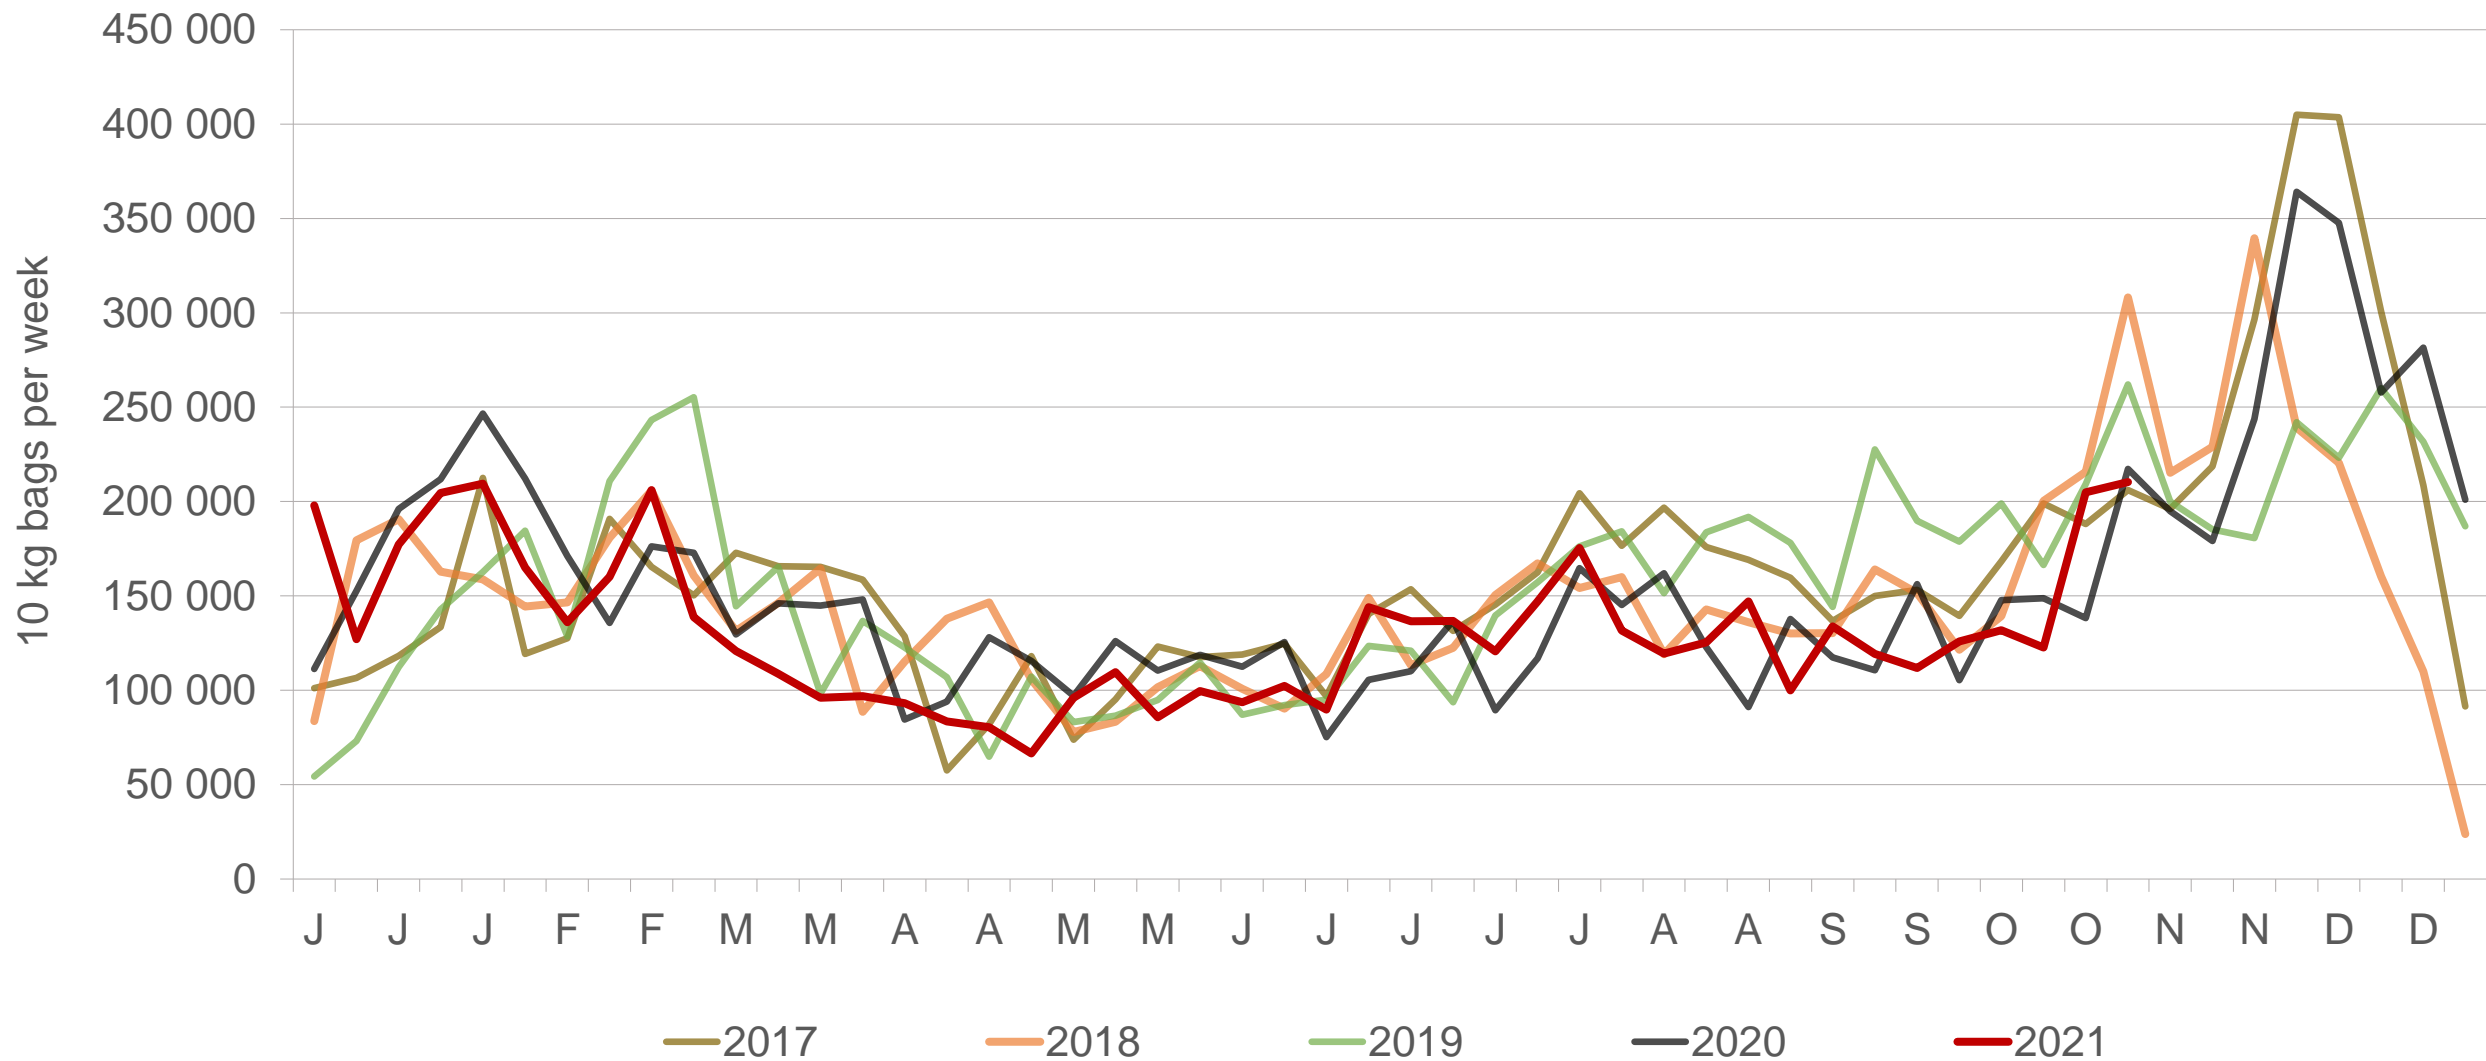

Potatoes
Aartappels SA

Weekly Market Information

05 November 2021

www.potatoes.co.za

Average weekly price – all markets & all classes

Weekly price	
R48,30	↓ 7,40% (week on week)

Cumulative total number of 10 kg bags sold on markets: First 44 weeks of each year

Sold 4.59 million bags less than the **5-year average** (2016 to 2020) of the first 44 weeks

RSA daily Price versus Daily Available stocks (all classes & all sizes)

Average Class 1 Medium prices in regions

Limpopo: Amount of 10 kg bags per week sold on FPMs (all classes)

Sold 1.16 million bags more than the 5-year average of the first 44 weeks.

Sandveld: Amount of 10 kg bags per week sold on FPMs (all classes)

Sold 1.06 million bags less than the 5-year average of the first 44 weeks.

KwaZulu-Natal: Amount of 10 kg bags per week sold on FPMs (all classes)

Sold 170 220 bags more than the **5-year average** of the first 44 weeks.