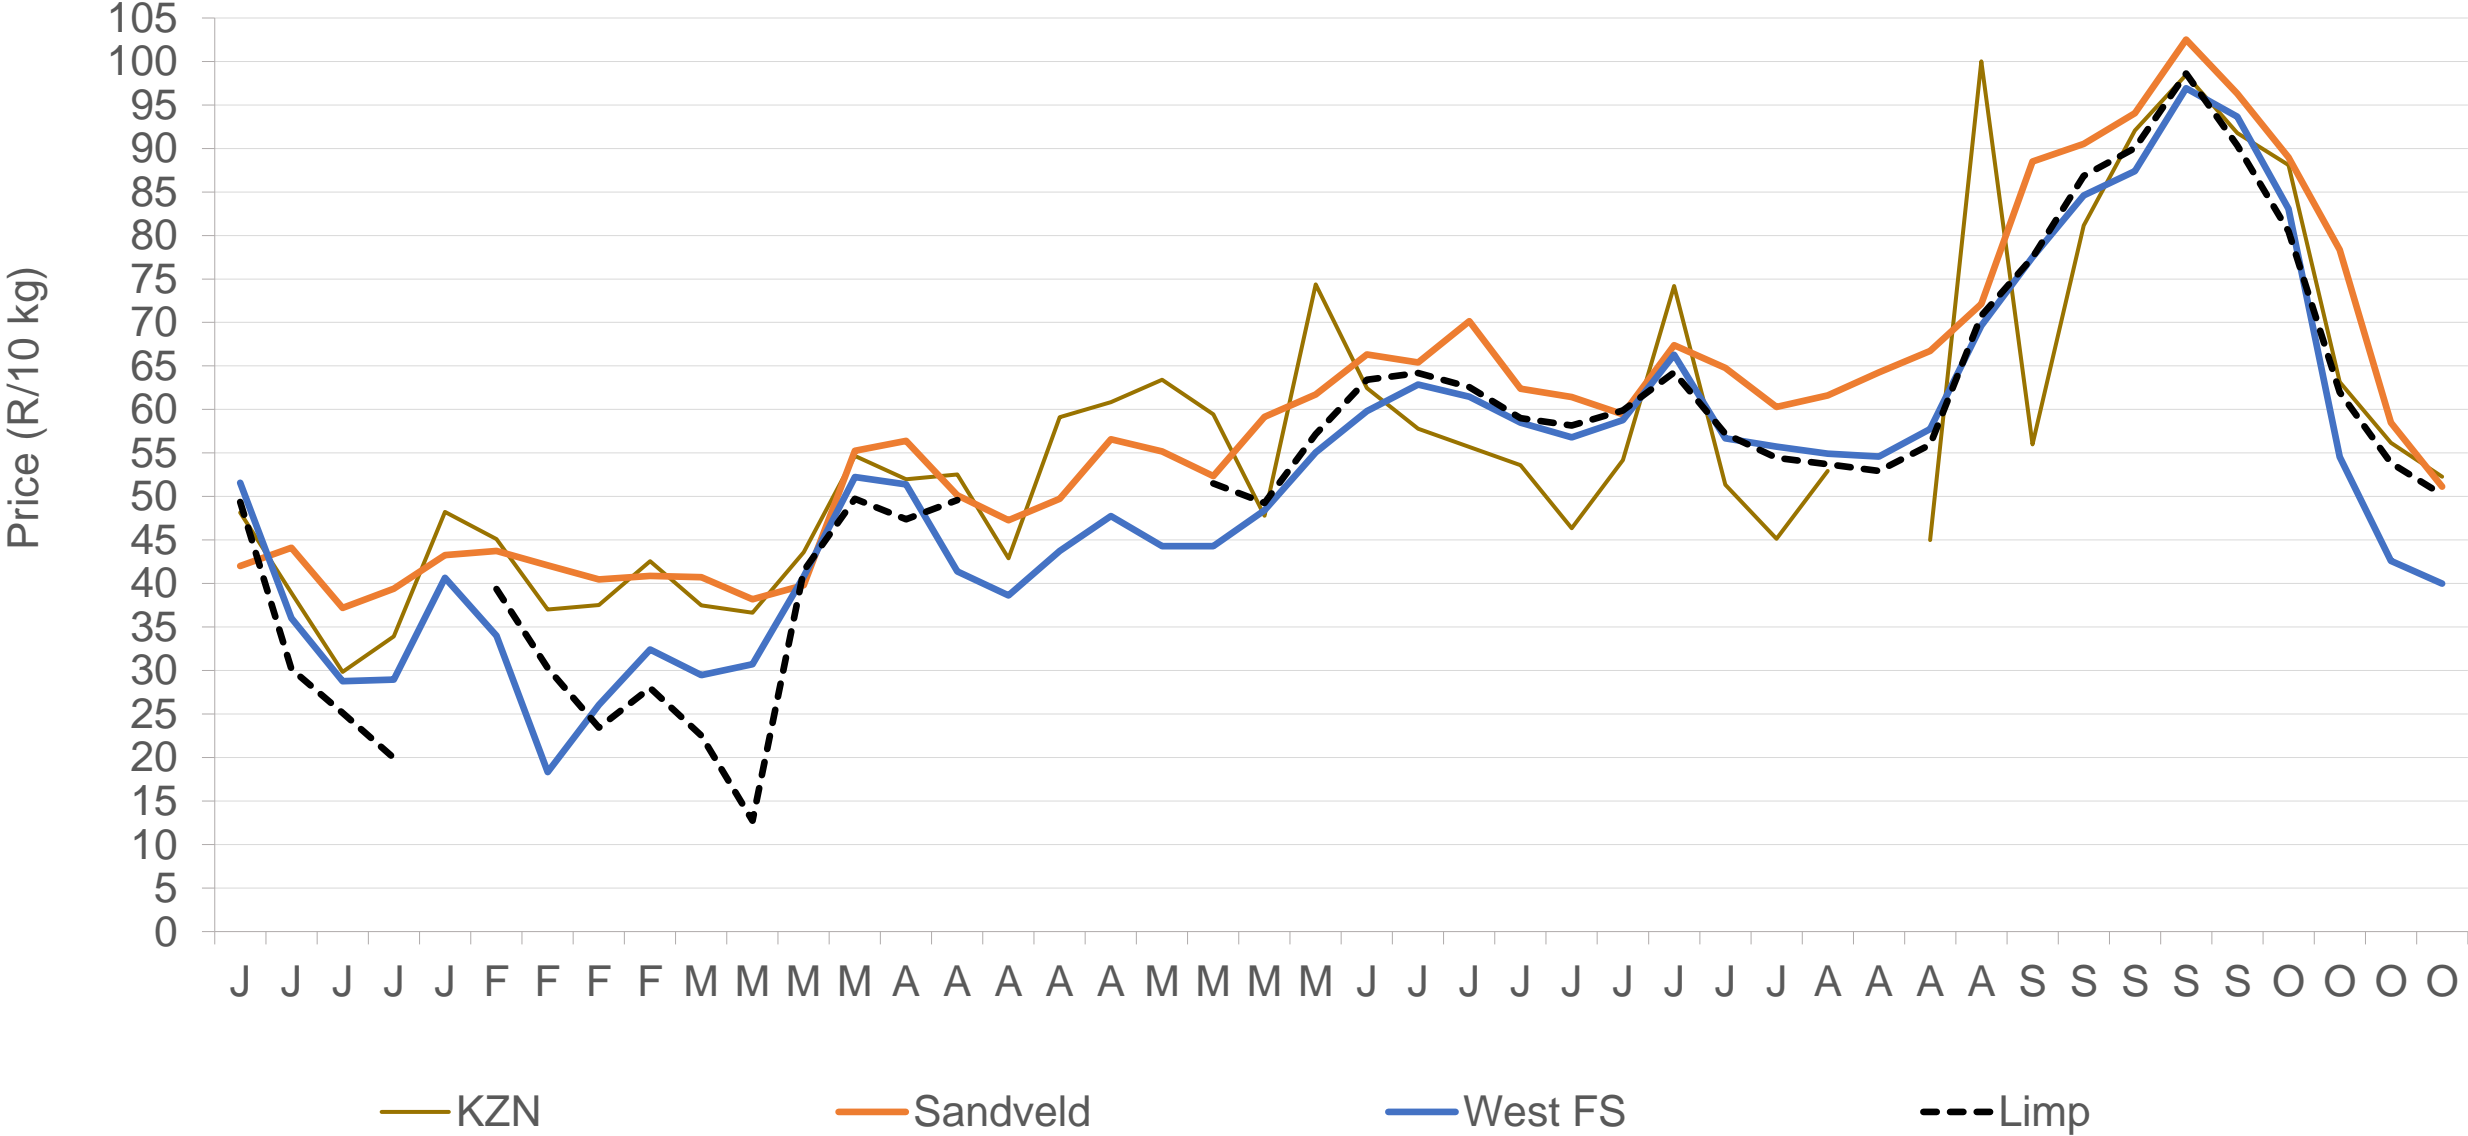

Limpopo: Amount of 10 kg bags per week sold on FPMs (all classes)

Sold 1.16 million bags more than the 5-year average of the first 44 weeks.

Sandveld: Amount of 10 kg bags per week sold on FPMs (all classes)