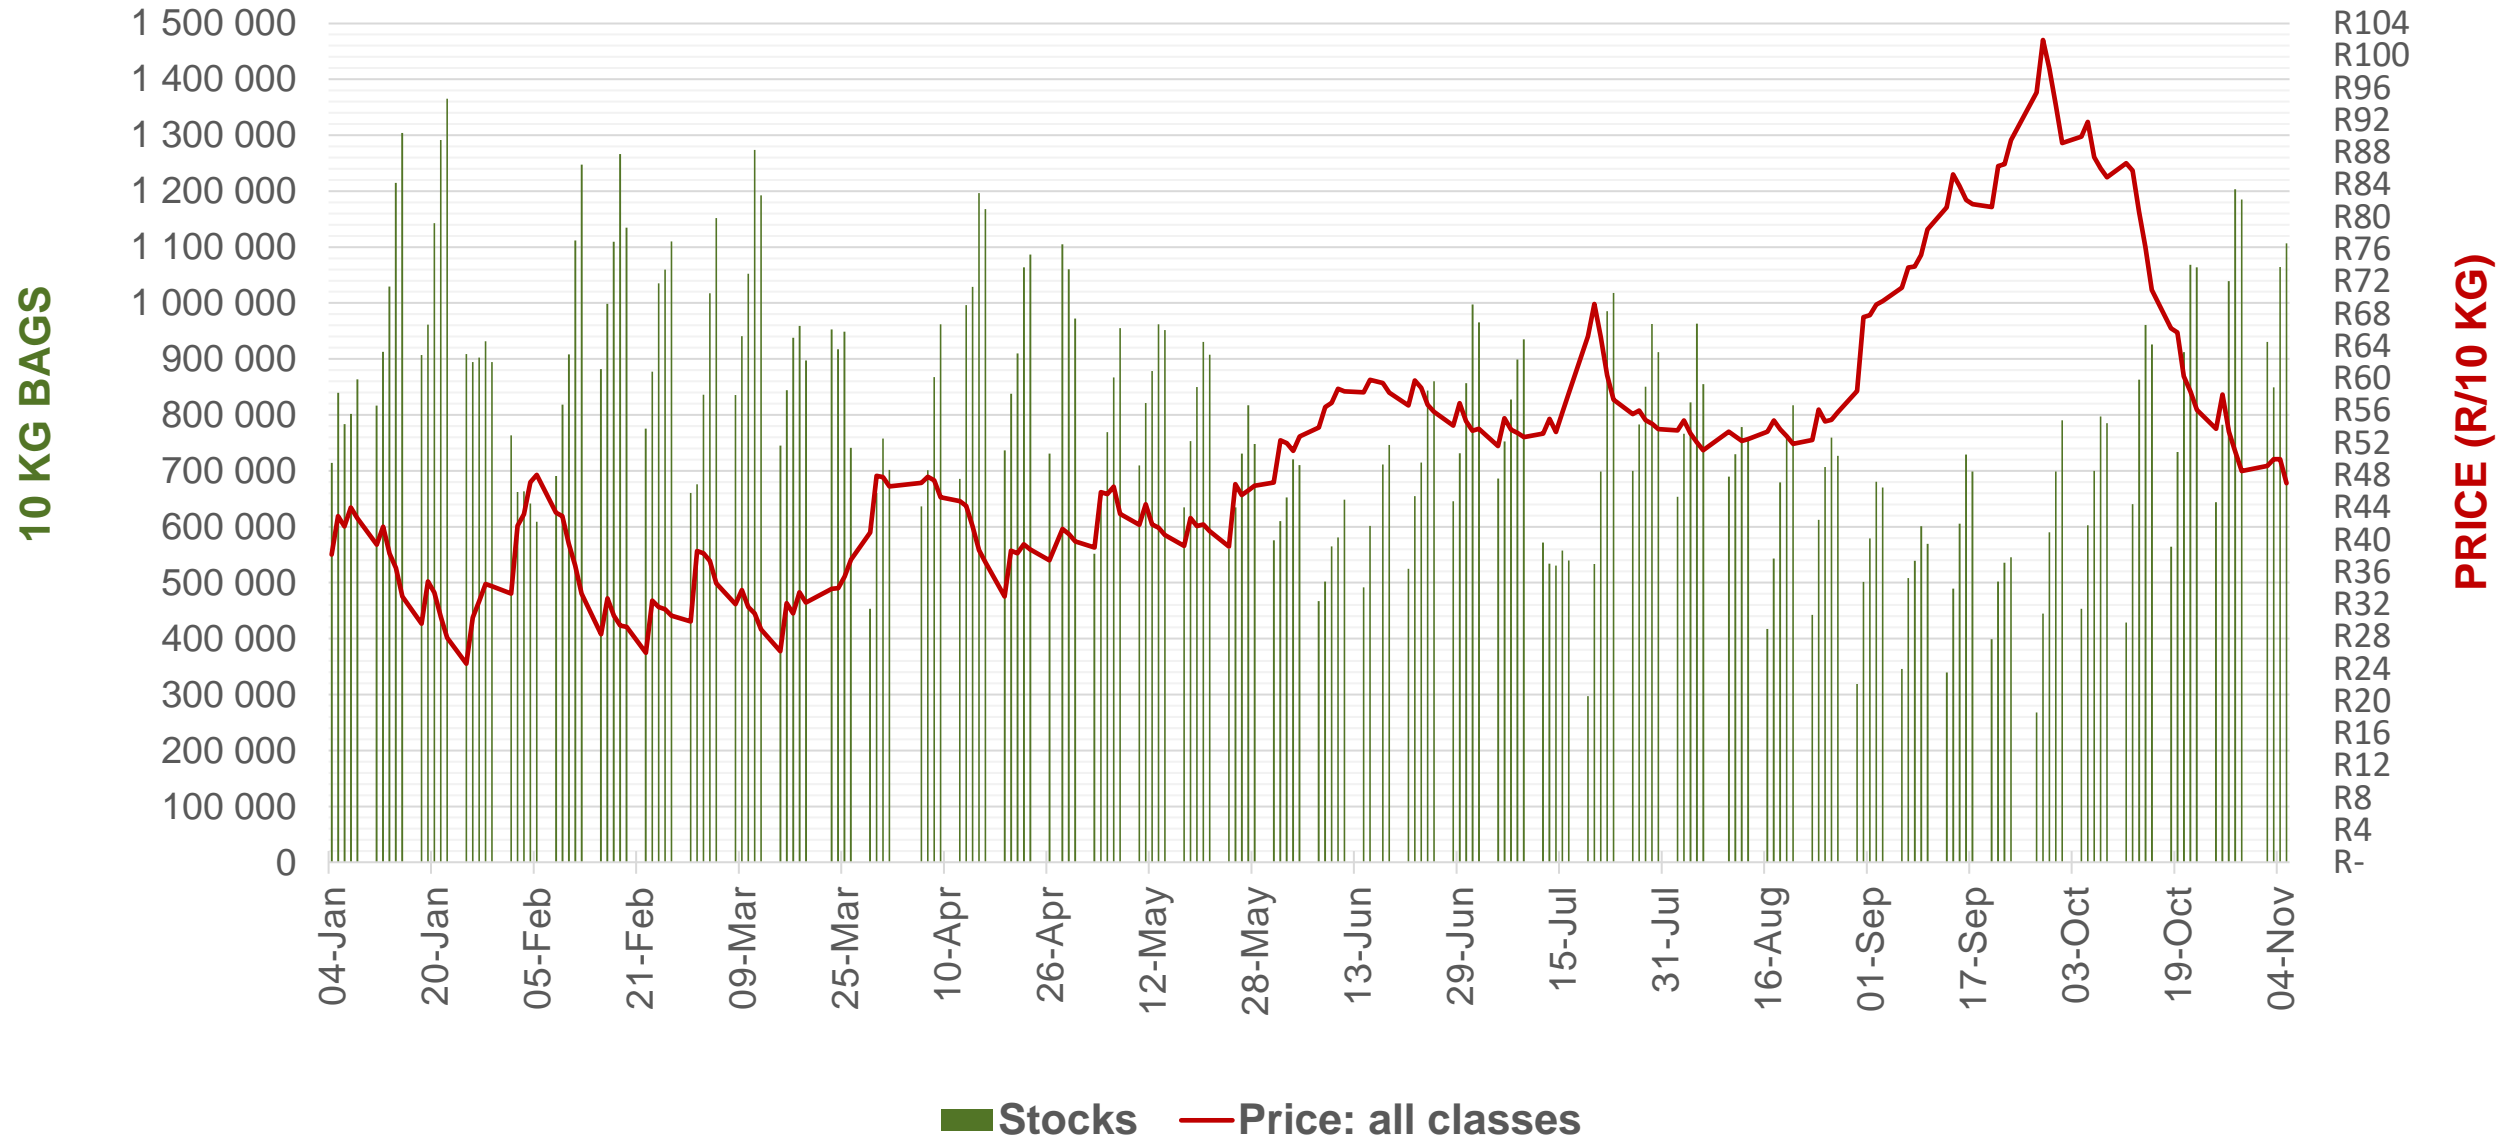

Potatoes
Aartappels SA

Weekly Market Information

05 November 2021

www.potatoes.co.za

Average weekly price – all markets & all classes

Weekly price	
R48,30	↓ 7,40% (week on week)

Cumulative total number of 10 kg bags sold on markets: First 44 weeks of each year

Sold 4.59 million bags less than the **5-year average** (2016 to 2020) of the first 44 weeks

RSA daily Price versus Daily Available stocks (all classes & all sizes)

Average Class 1 Medium prices in regions

Limpopo: Amount of 10 kg bags per week sold on FPMs (all classes)

Sold 1.16 million bags more than the 5-year average of the first 44 weeks.

Sandveld: Amount of 10 kg bags per week sold on FPMs (all classes)

Sold 1.06 million bags less than the 5-year average of the first 44 weeks.

KwaZulu-Natal: Amount of 10 kg bags per week sold on FPMs (all classes)

Sold 170 220 bags more than the **5-year average** of the first 44 weeks.