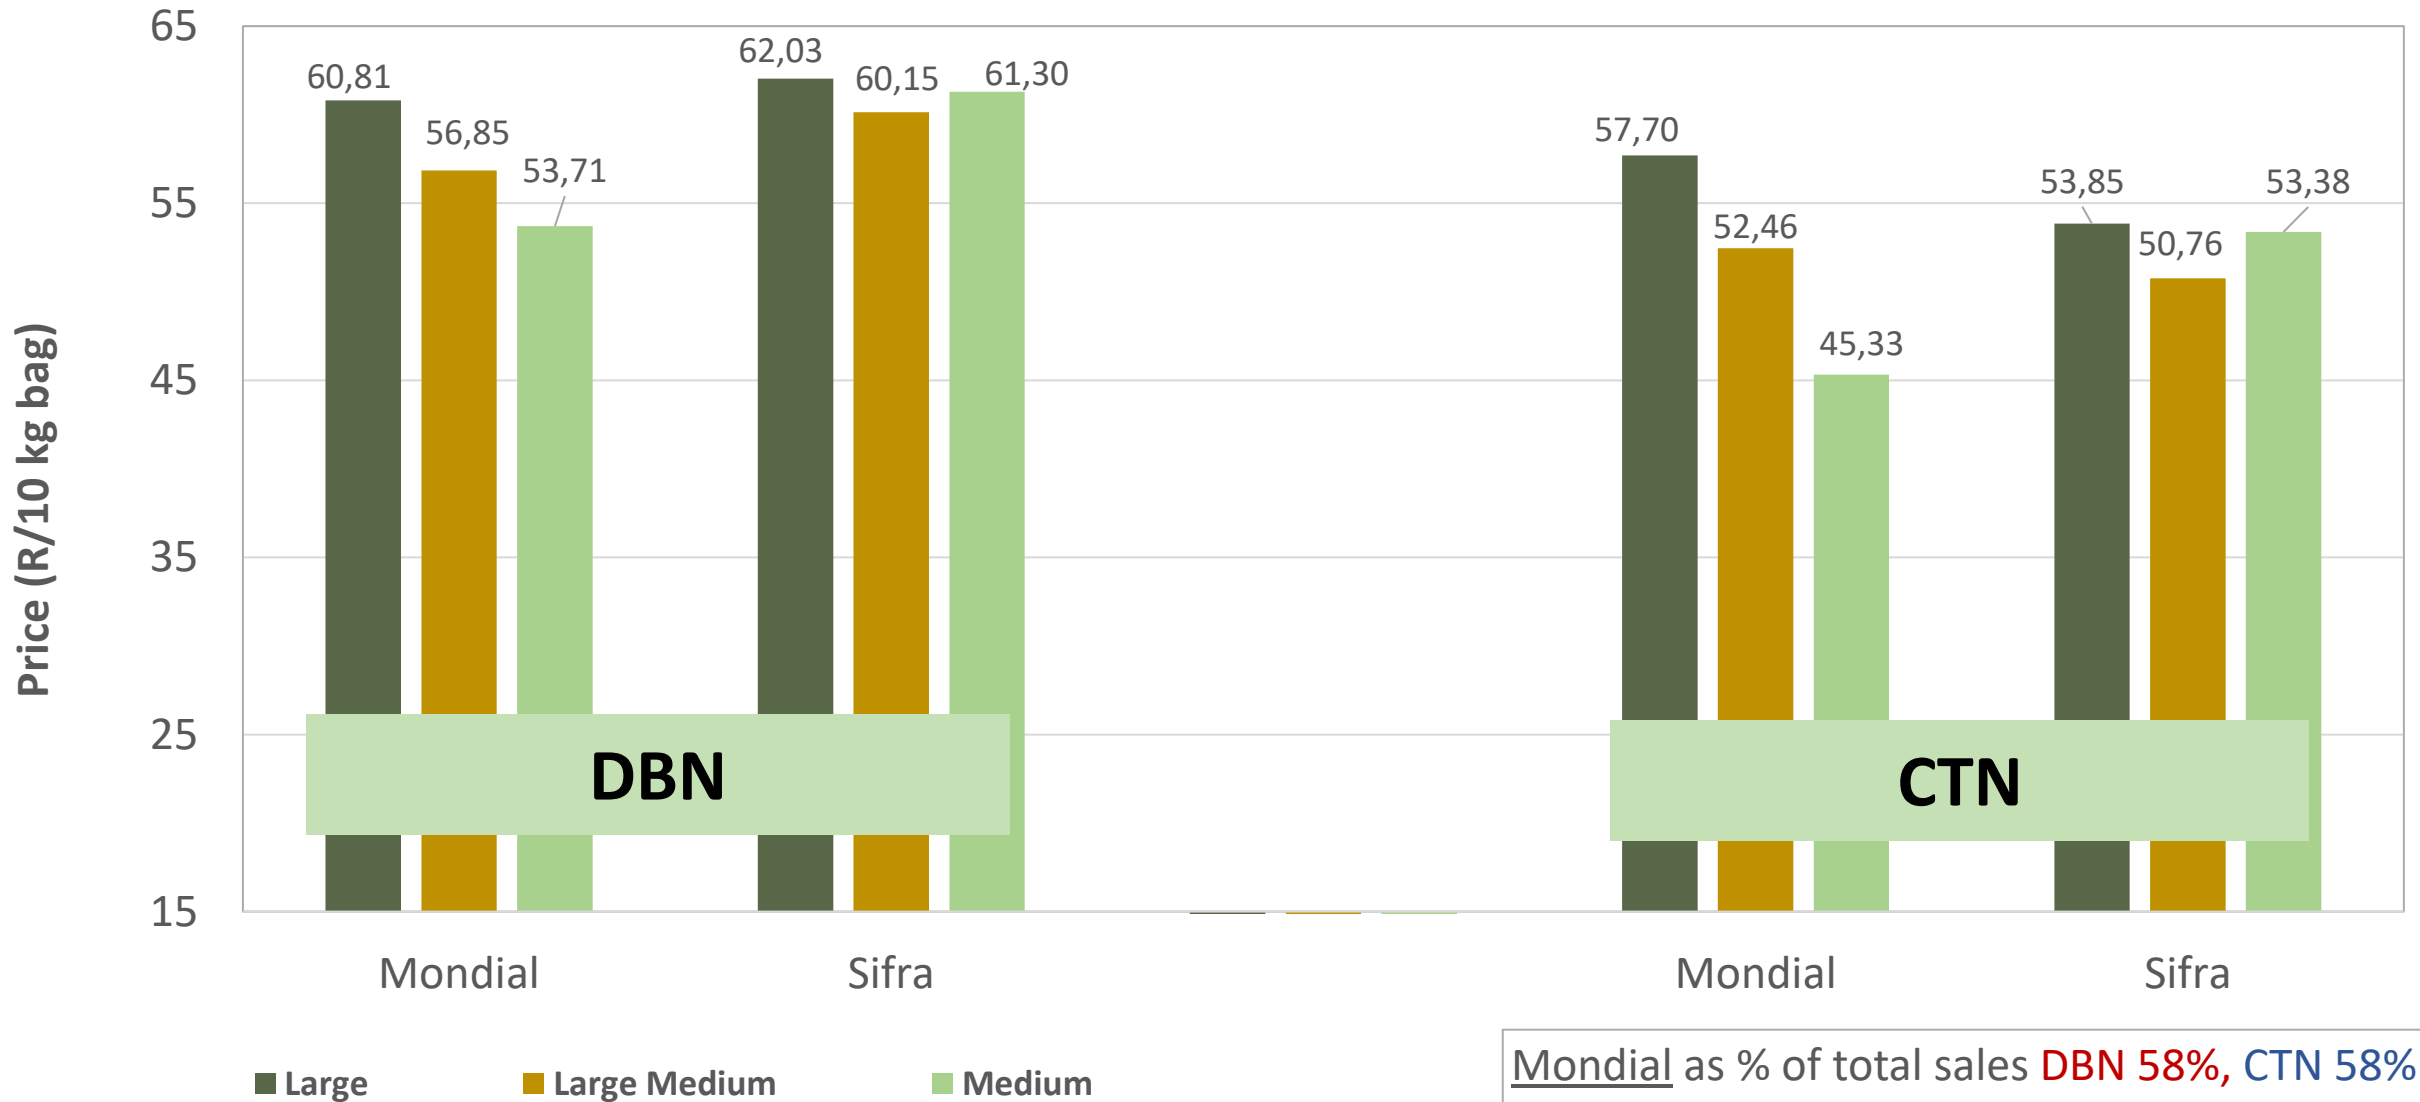

DBN & CTN markets: Average Prices - Different Sizes (only 10 kg bags)

Mondial as % of total sales **DBN 58%**, **CTN 58%**
Sifra as % of total sales **DBN 13%**, **CTN 19%**