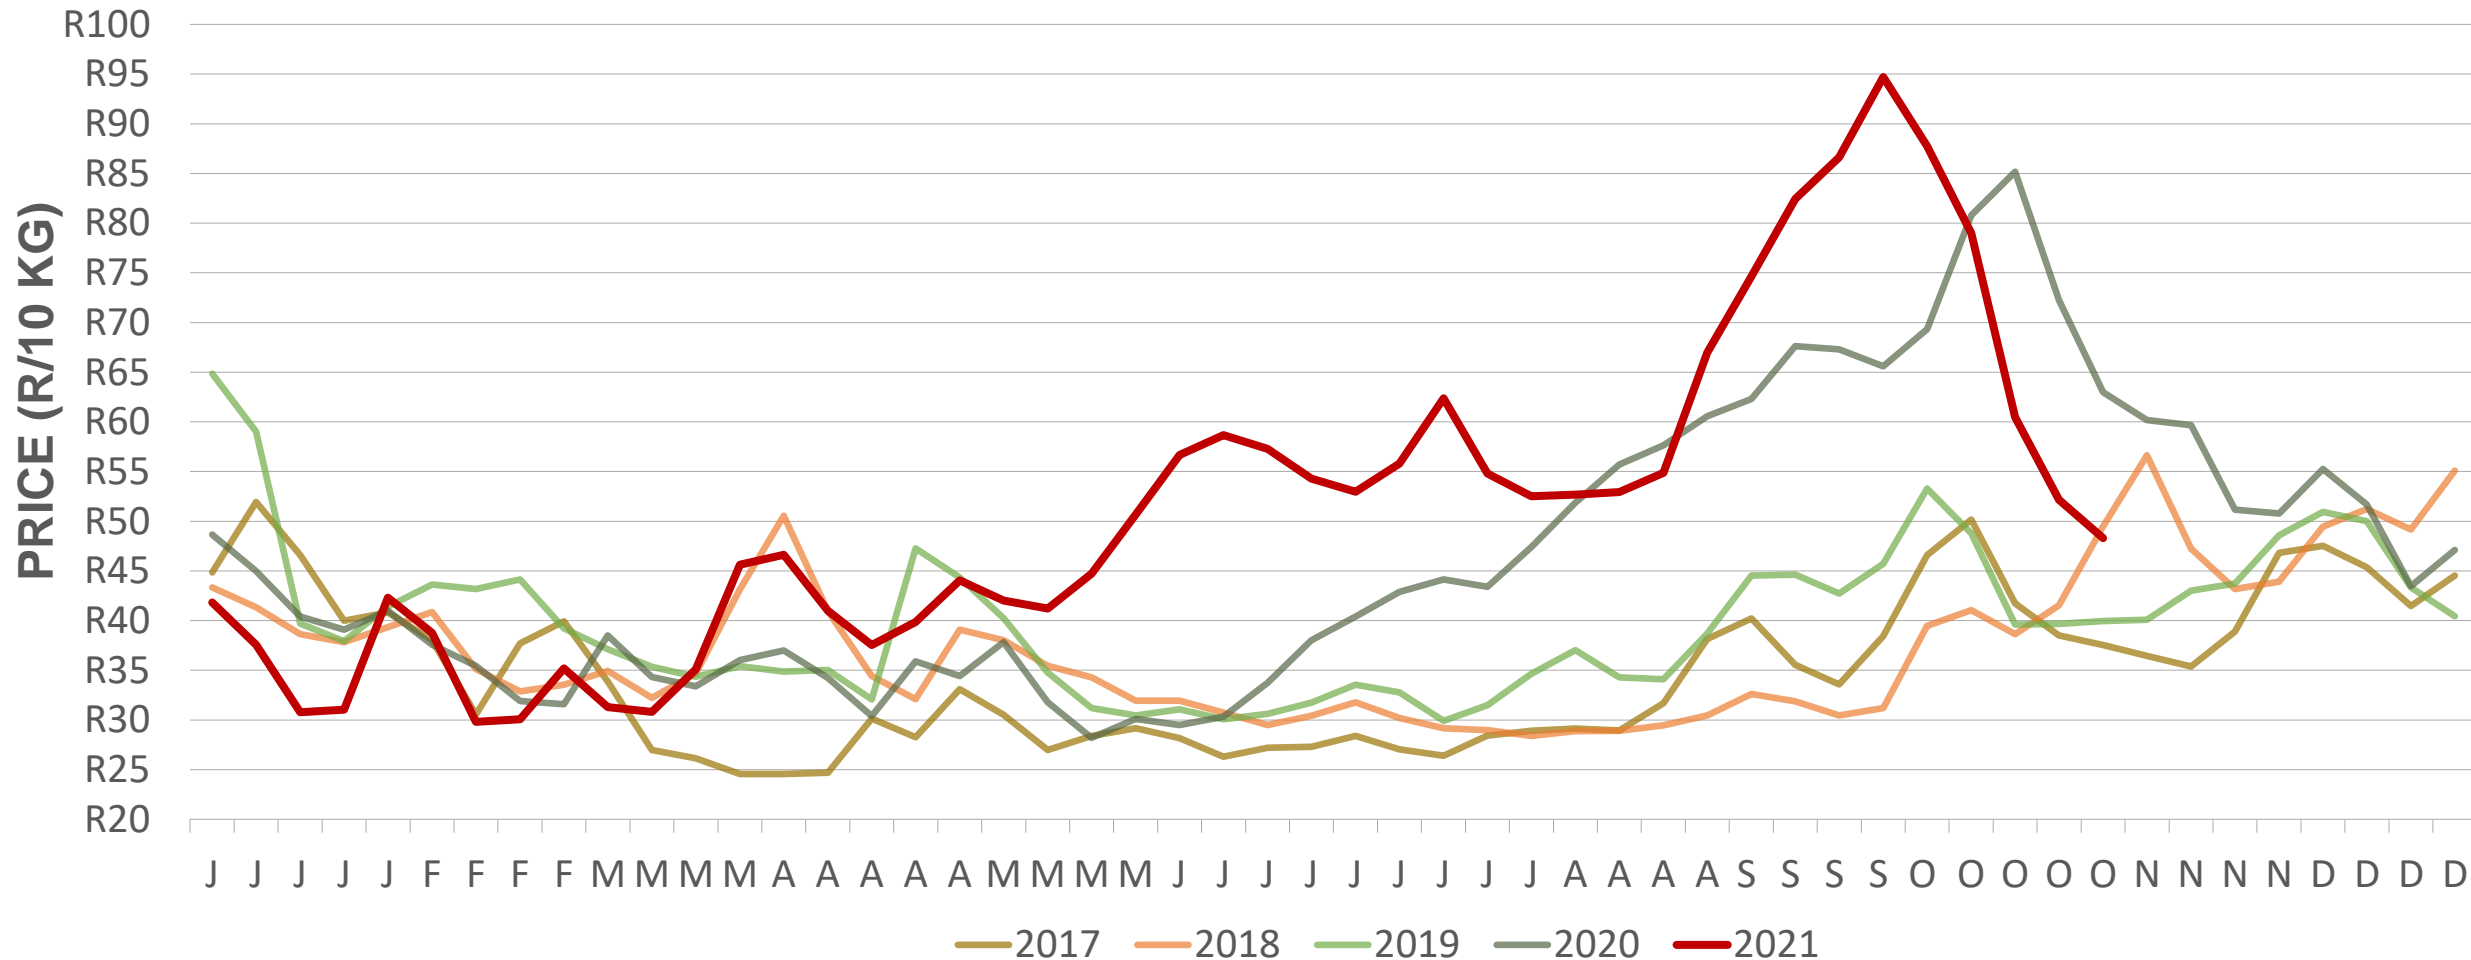

Potatoes
Aartappels SA

Weekly Market Information

05 November 2021

www.potatoes.co.za

Average weekly price – all markets & all classes

Weekly price	
R48,30	↓ 7,40% (week on week)

Cumulative total number of 10 kg bags sold on markets: First 44 weeks of each year

Sold 4.59 million bags less than the **5-year average** (2016 to 2020) of the first 44 weeks

RSA daily Price versus Daily Available stocks (all classes & all sizes)

Average Class 1 Medium prices in regions

Limpopo: Amount of 10 kg bags per week sold on FPMs (all classes)

Sold 1.16 million bags more than the 5-year average of the first 44 weeks.

Sandveld: Amount of 10 kg bags per week sold on FPMs (all classes)