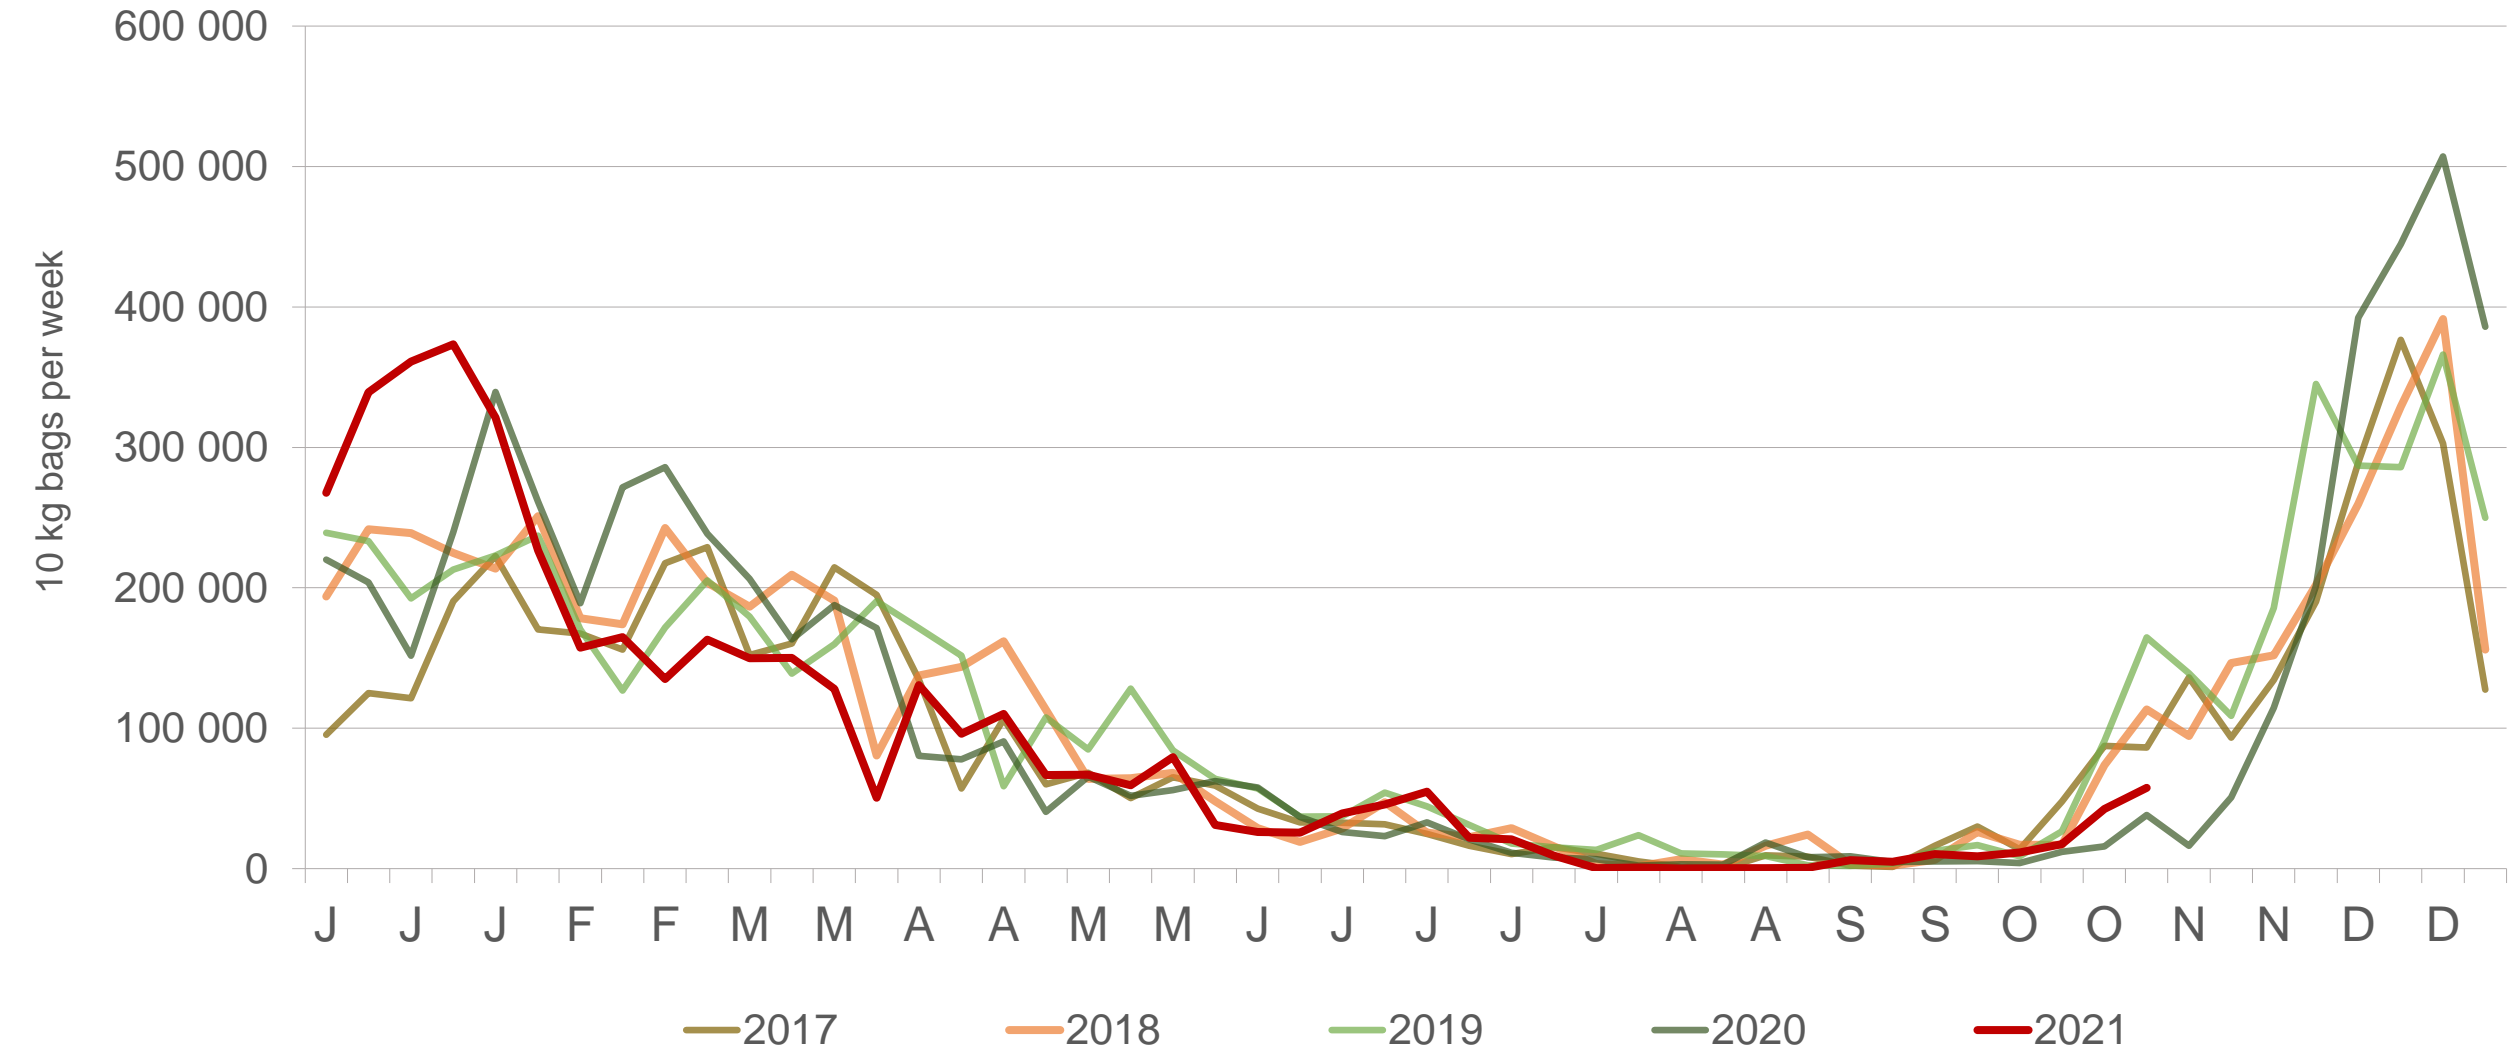

Sold 4.59 million bags less than the **5-year average** (2016 to 2020) of the first 44 weeks

RSA daily Price versus Daily Available stocks (all classes & all sizes)

Average Class 1 Medium prices in regions

Limpopo: Amount of 10 kg bags per week sold on FPMs (all classes)

Sold 1.16 million bags more than the 5-year average of the first 44 weeks.

Sandveld: Amount of 10 kg bags per week sold on FPMs (all classes)

Sold 1.06 million bags less than the 5-year average of the first 44 weeks.

KwaZulu-Natal: Amount of 10 kg bags per week sold on FPMs (all classes)

Sold 170 220 bags more than the **5-year average** of the first 44 weeks.