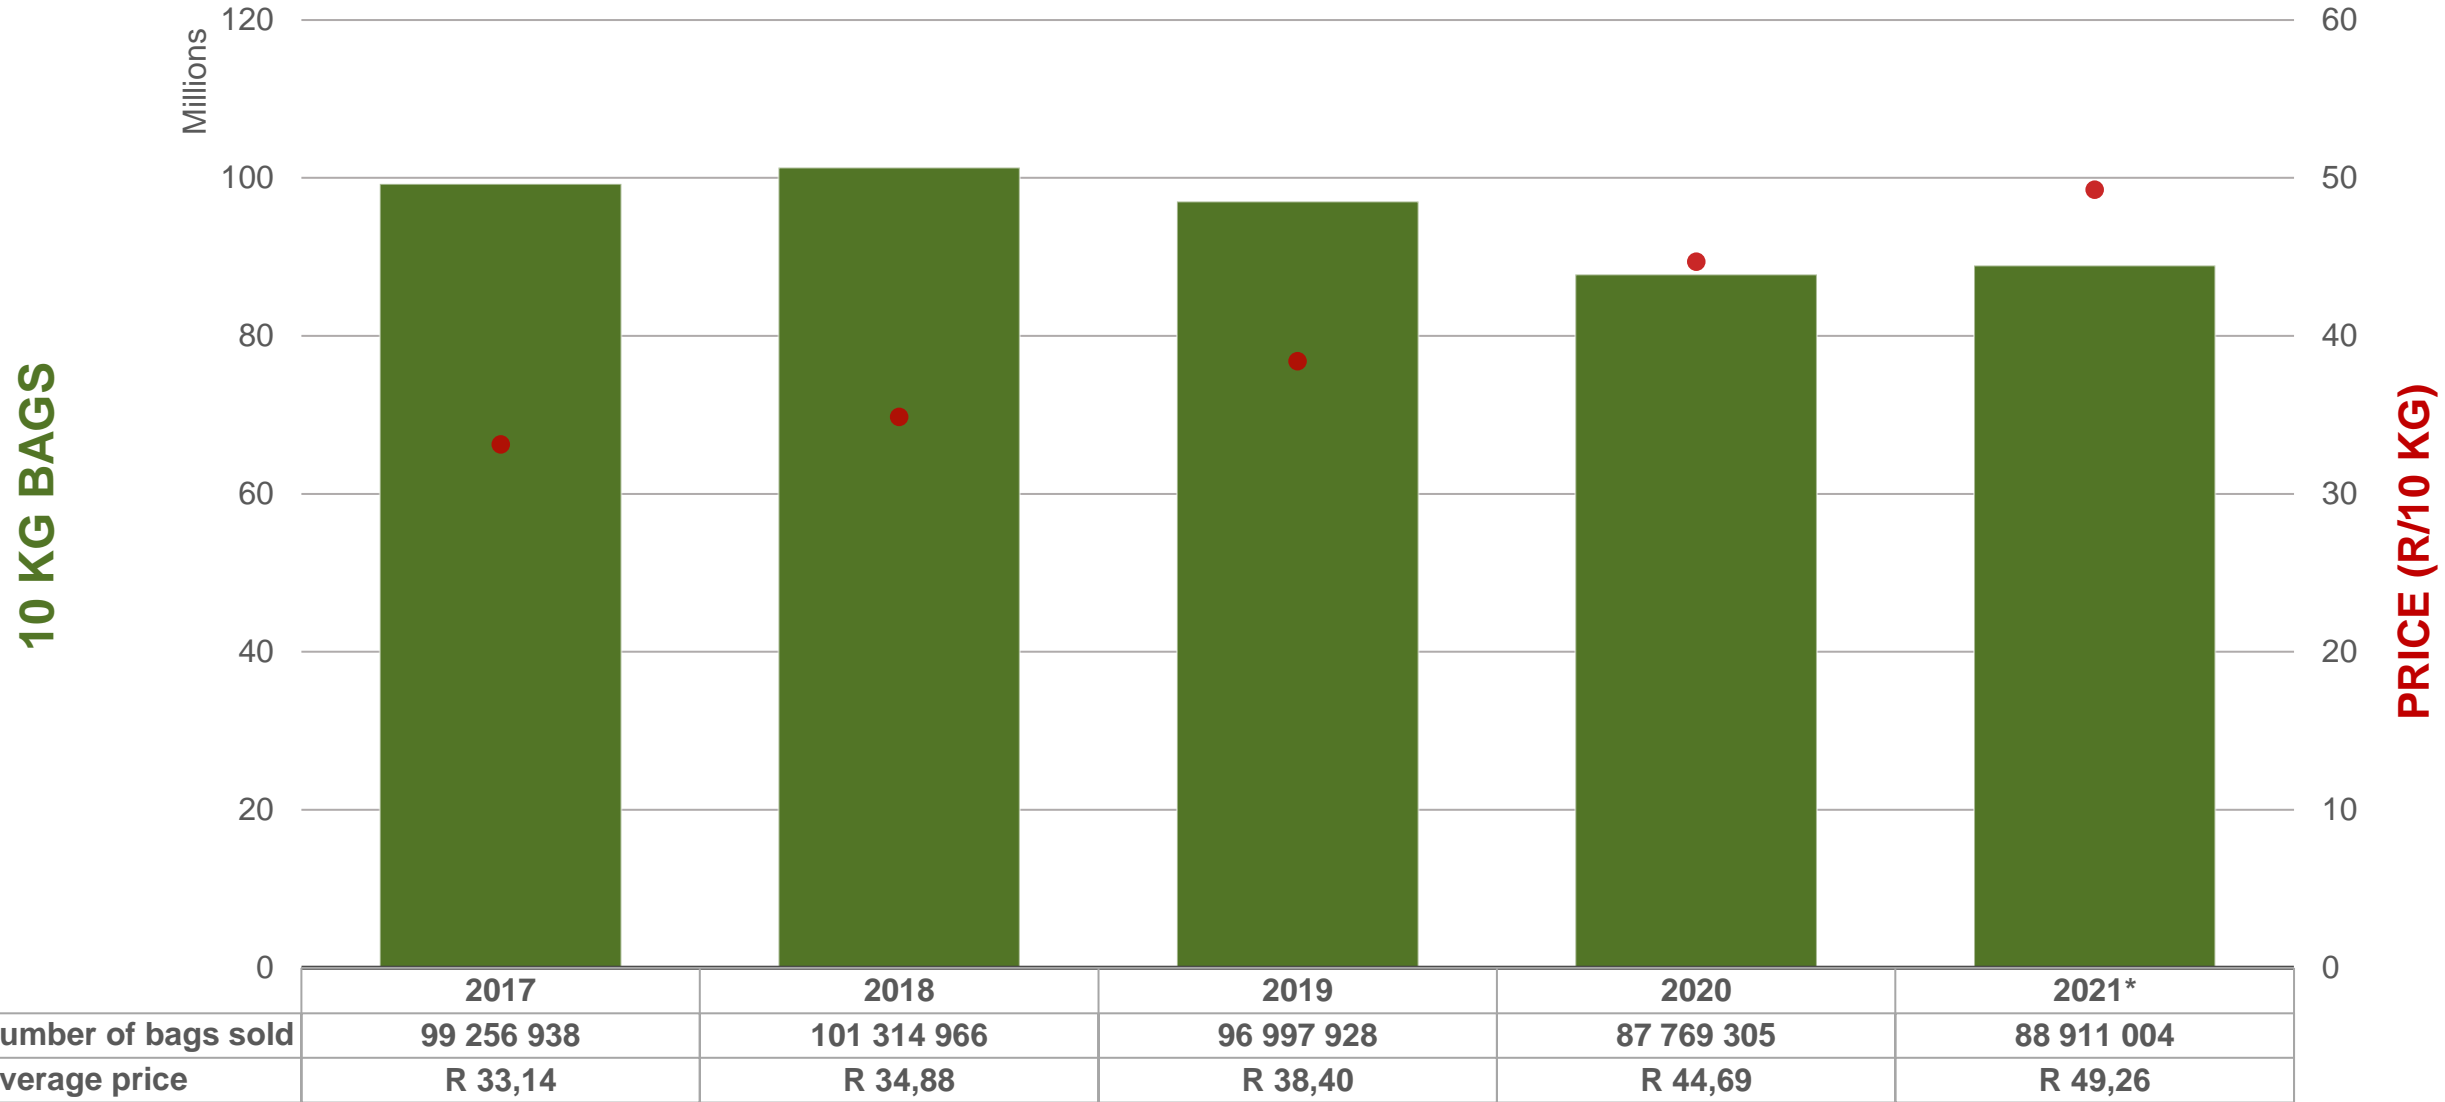

Potatoes
Aartappels SA

Weekly Market Information

05 November 2021

www.potatoes.co.za

Average weekly price – all markets & all classes

Weekly price	
R48,30	↓ 7,40% (week on week)

Cumulative total number of 10 kg bags sold on markets: First 44 weeks of each year

Sold 4.59 million bags less than the **5-year average** (2016 to 2020) of the first 44 weeks

RSA daily Price versus Daily Available stocks (all classes & all sizes)

Average Class 1 Medium prices in regions

Limpopo: Amount of 10 kg bags per week sold on FPMs (all classes)

Sold 1.16 million bags more than the 5-year average of the first 44 weeks.

Sandveld: Amount of 10 kg bags per week sold on FPMs (all classes)

Sold 1.06 million bags less than the 5-year average of the first 44 weeks.

KwaZulu-Natal: Amount of 10 kg bags per week sold on FPMs (all classes)

Sold 170 220 bags more than the **5-year average** of the first 44 weeks.