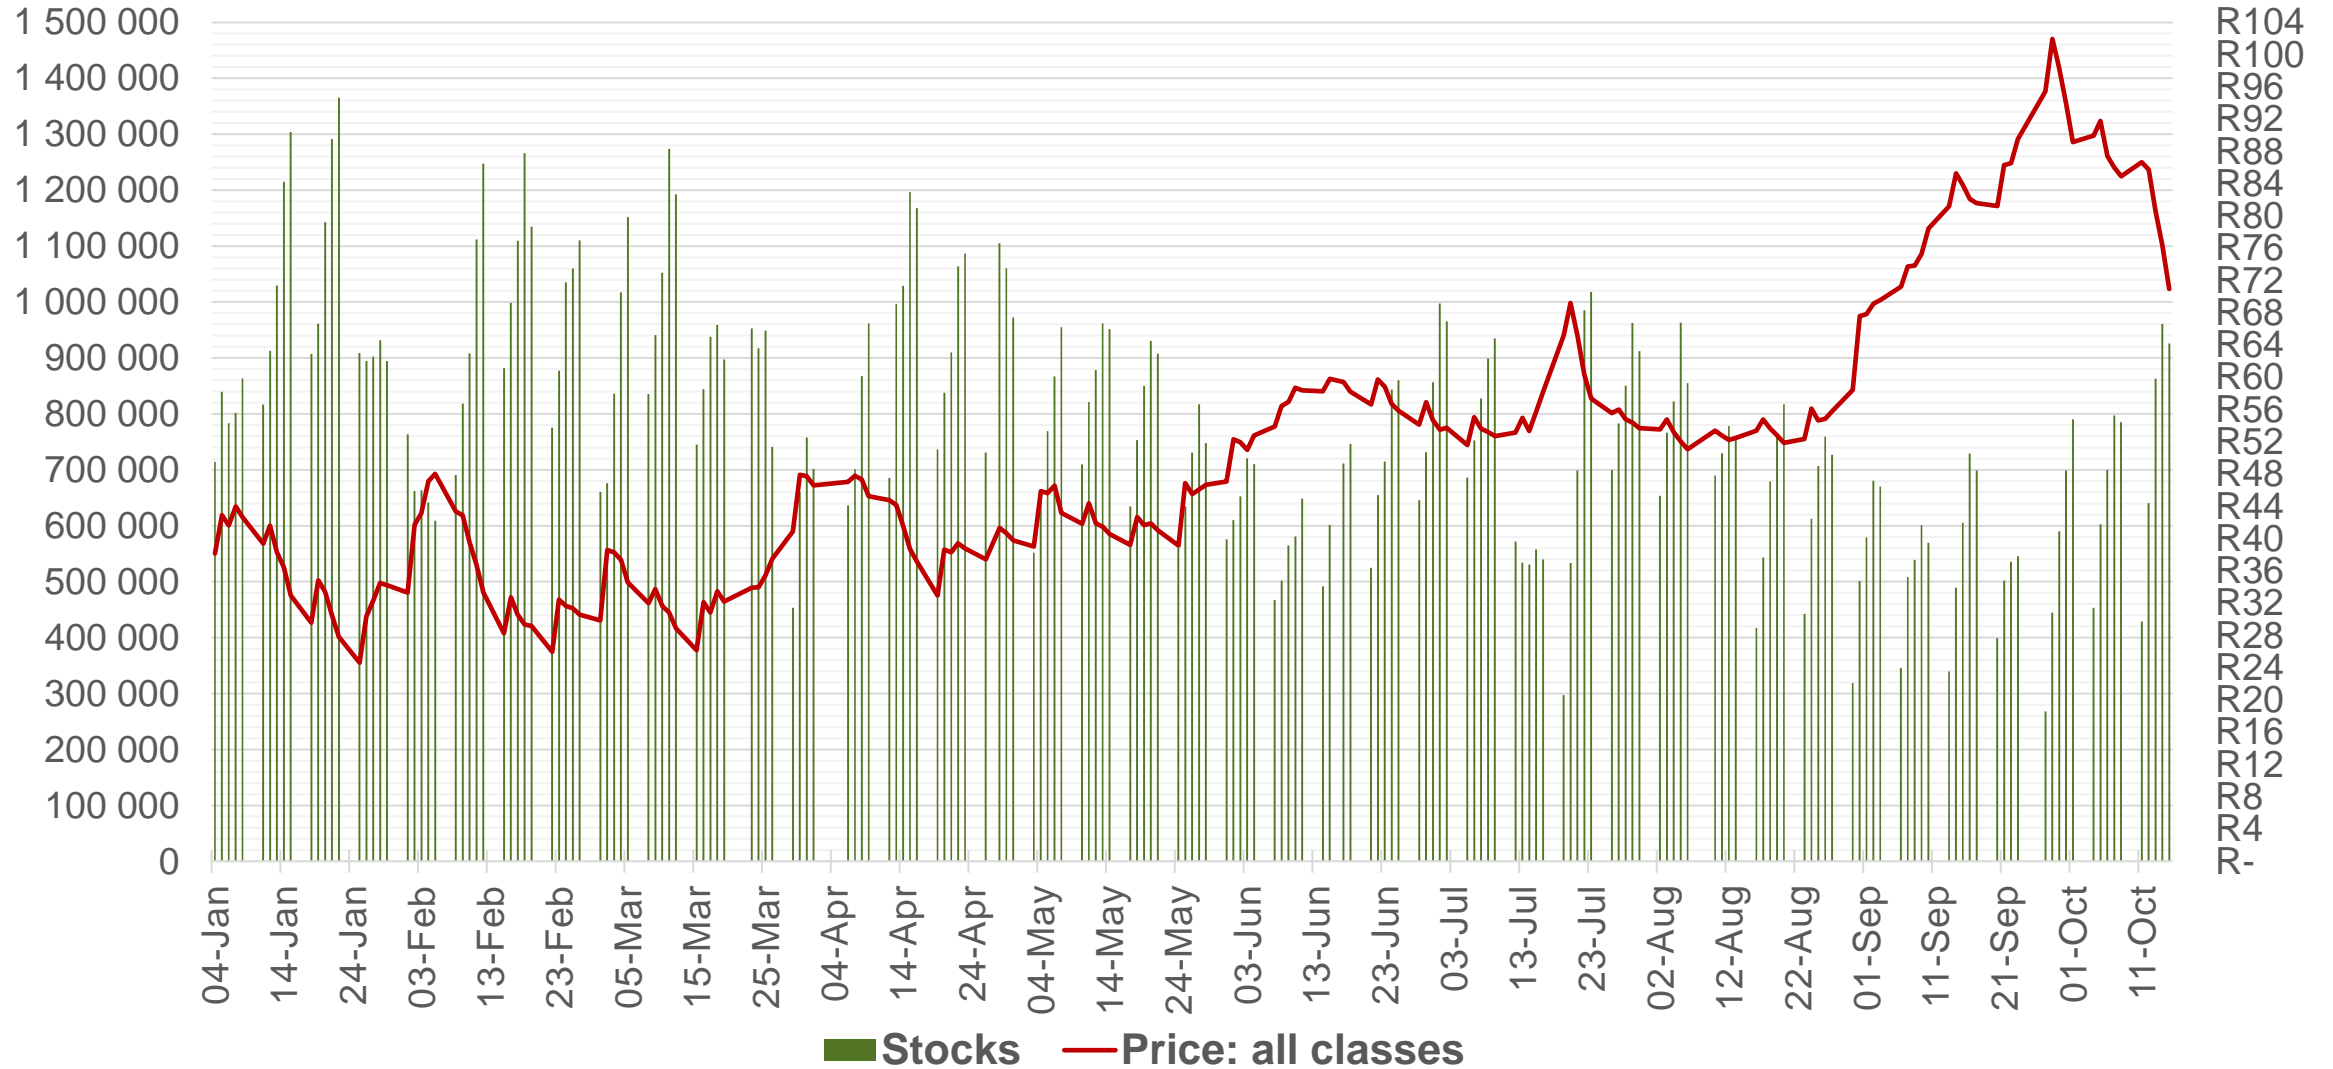

Potatoes
Aartappels SA

Weekly Market Information

15 October 2021

Average weekly price – all markets & all classes

Weekly price	
R78,99	 9,99% (week on week)

Cumulative total number of 10 kg bags sold on markets: First 41 weeks of each year

Sold 4.68 million bags less than the **5-year average** (2016 to 2020) of the first 41 weeks

RSA daily Price versus Daily Available stocks (all classes & all sizes)

10 KG BAGS

PRICE (R/10 KG)

R104
R100
R96
R92
R88
R84
R80
R76
R72
R68
R64
R60
R56
R52
R48
R44
R40
R36
R32
R28
R24
R20
R16
R12
R8
R4
R-

Average Class 1 Medium prices in regions

Limpopo: Amount of 10 kg bags per week sold on FPMs (all classes)

Sold 435 899 bags more than the **5-year average** of the first 41 weeks.

Sandveld: Amount of 10 kg bags per week sold on FPMs (all classes)