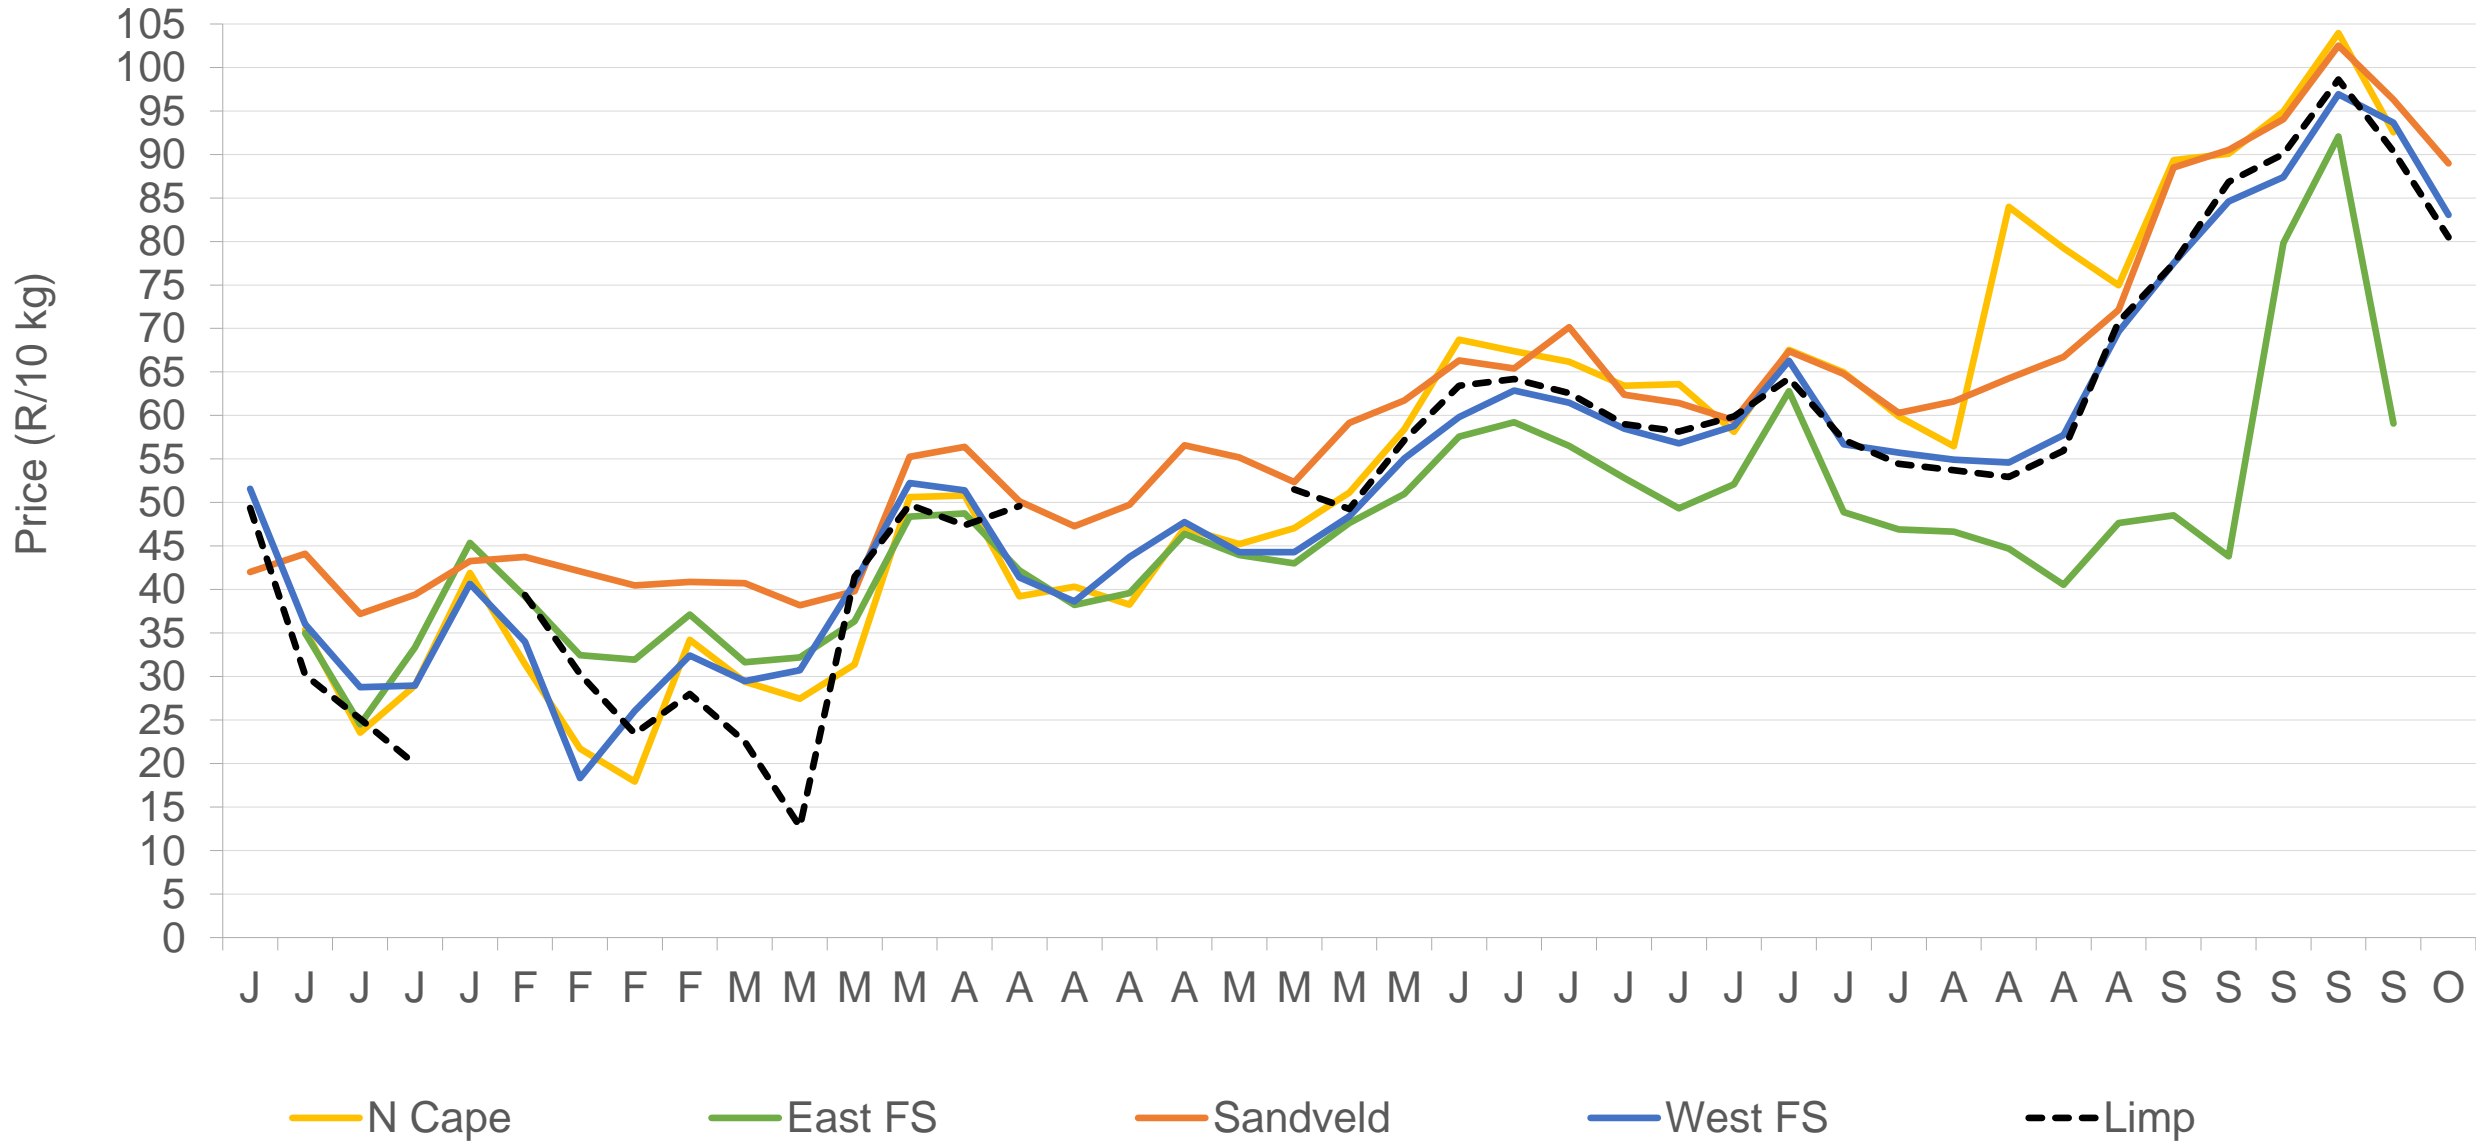

Average Class 1 Medium prices in regions

Limpopo: Amount of 10 kg bags per week sold on FPMs (all classes)

Sold 435 899 bags more than the **5-year average** of the first 41 weeks.

Sandveld: Amount of 10 kg bags per week sold on FPMs (all classes)