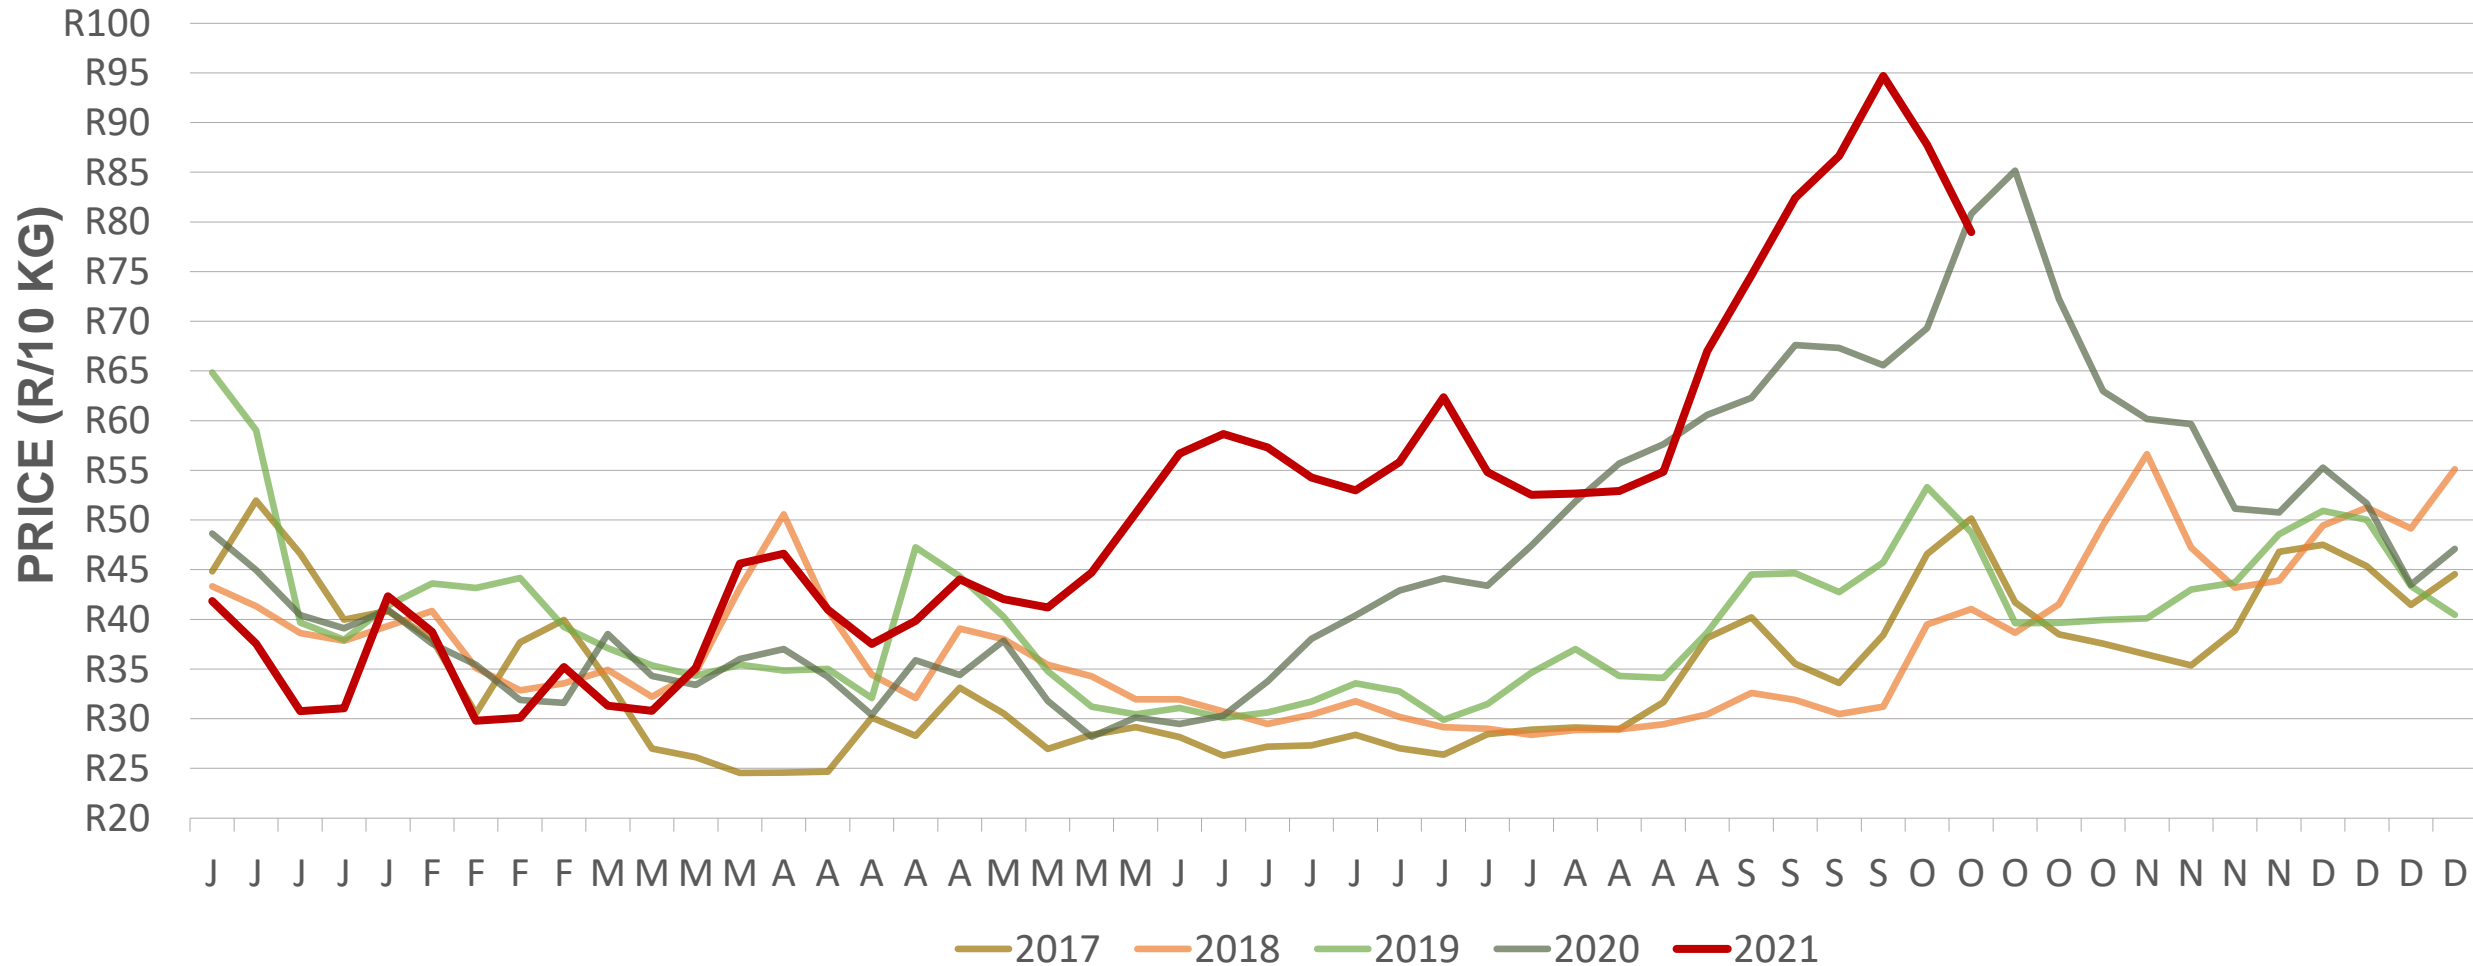

Potatoes
Aartappels SA

Weekly Market Information

15 October 2021

Average weekly price – all markets & all classes

Weekly price	
R78,99	 9,99% (week on week)

Cumulative total number of 10 kg bags sold on markets: First 41 weeks of each year

Sold 4.68 million bags less than the **5-year average** (2016 to 2020) of the first 41 weeks

RSA daily Price versus Daily Available stocks (all classes & all sizes)

10 KG BAGS

PRICE (R/10 KG)

R104
R100
R96
R92
R88
R84
R80
R76
R72
R68
R64
R60
R56
R52
R48
R44
R40
R36
R32
R28
R24
R20
R16
R12
R8
R4
R-

Average Class 1 Medium prices in regions

Limpopo: Amount of 10 kg bags per week sold on FPMs (all classes)

Sold 435 899 bags more than the **5-year average** of the first 41 weeks.

Sandveld: Amount of 10 kg bags per week sold on FPMs (all classes)