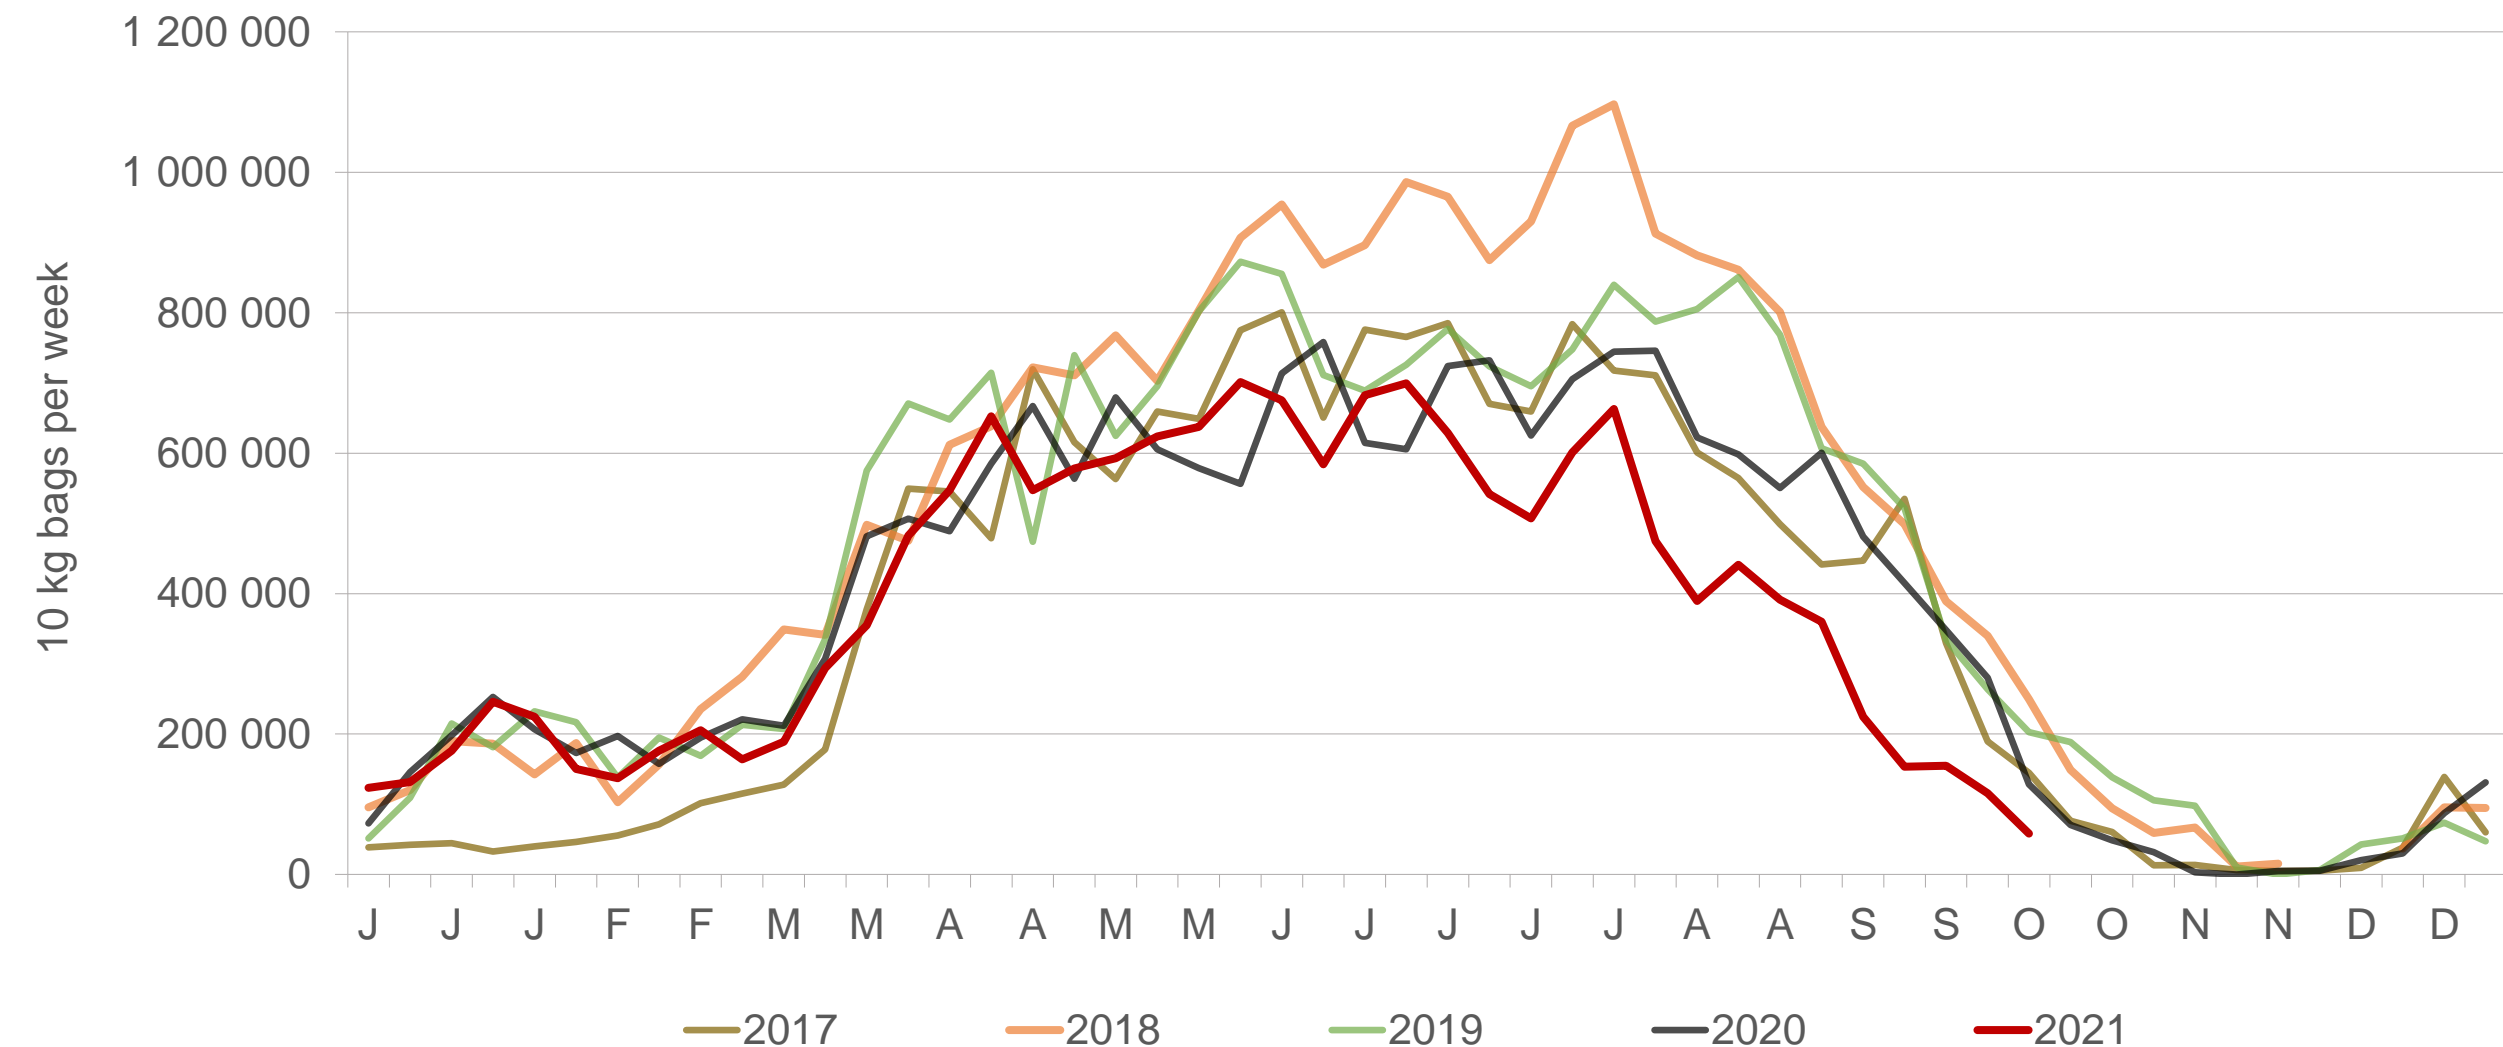

Sold 4.68 million bags less than the **5-year average** (2016 to 2020) of the first 41 weeks

RSA daily Price versus Daily Available stocks (all classes & all sizes)

10 KG BAGS

PRICE (R/10 KG)

R104
R100
R96
R92
R88
R84
R80
R76
R72
R68
R64
R60
R56
R52
R48
R44
R40
R36
R32
R28
R24
R20
R16
R12
R8
R4
R-

Average Class 1 Medium prices in regions

Limpopo: Amount of 10 kg bags per week sold on FPMs (all classes)

Sold 435 899 bags more than the **5-year average** of the first 41 weeks.

Sandveld: Amount of 10 kg bags per week sold on FPMs (all classes)

Sold 445 800 bags less than the 5-year average of the first 41 weeks.

Western Free State: Amount of 10 kg bags per week sold on FPMs (all classes)

Sold 4.01 million bags less than the **5-year average** of the first 41 weeks.