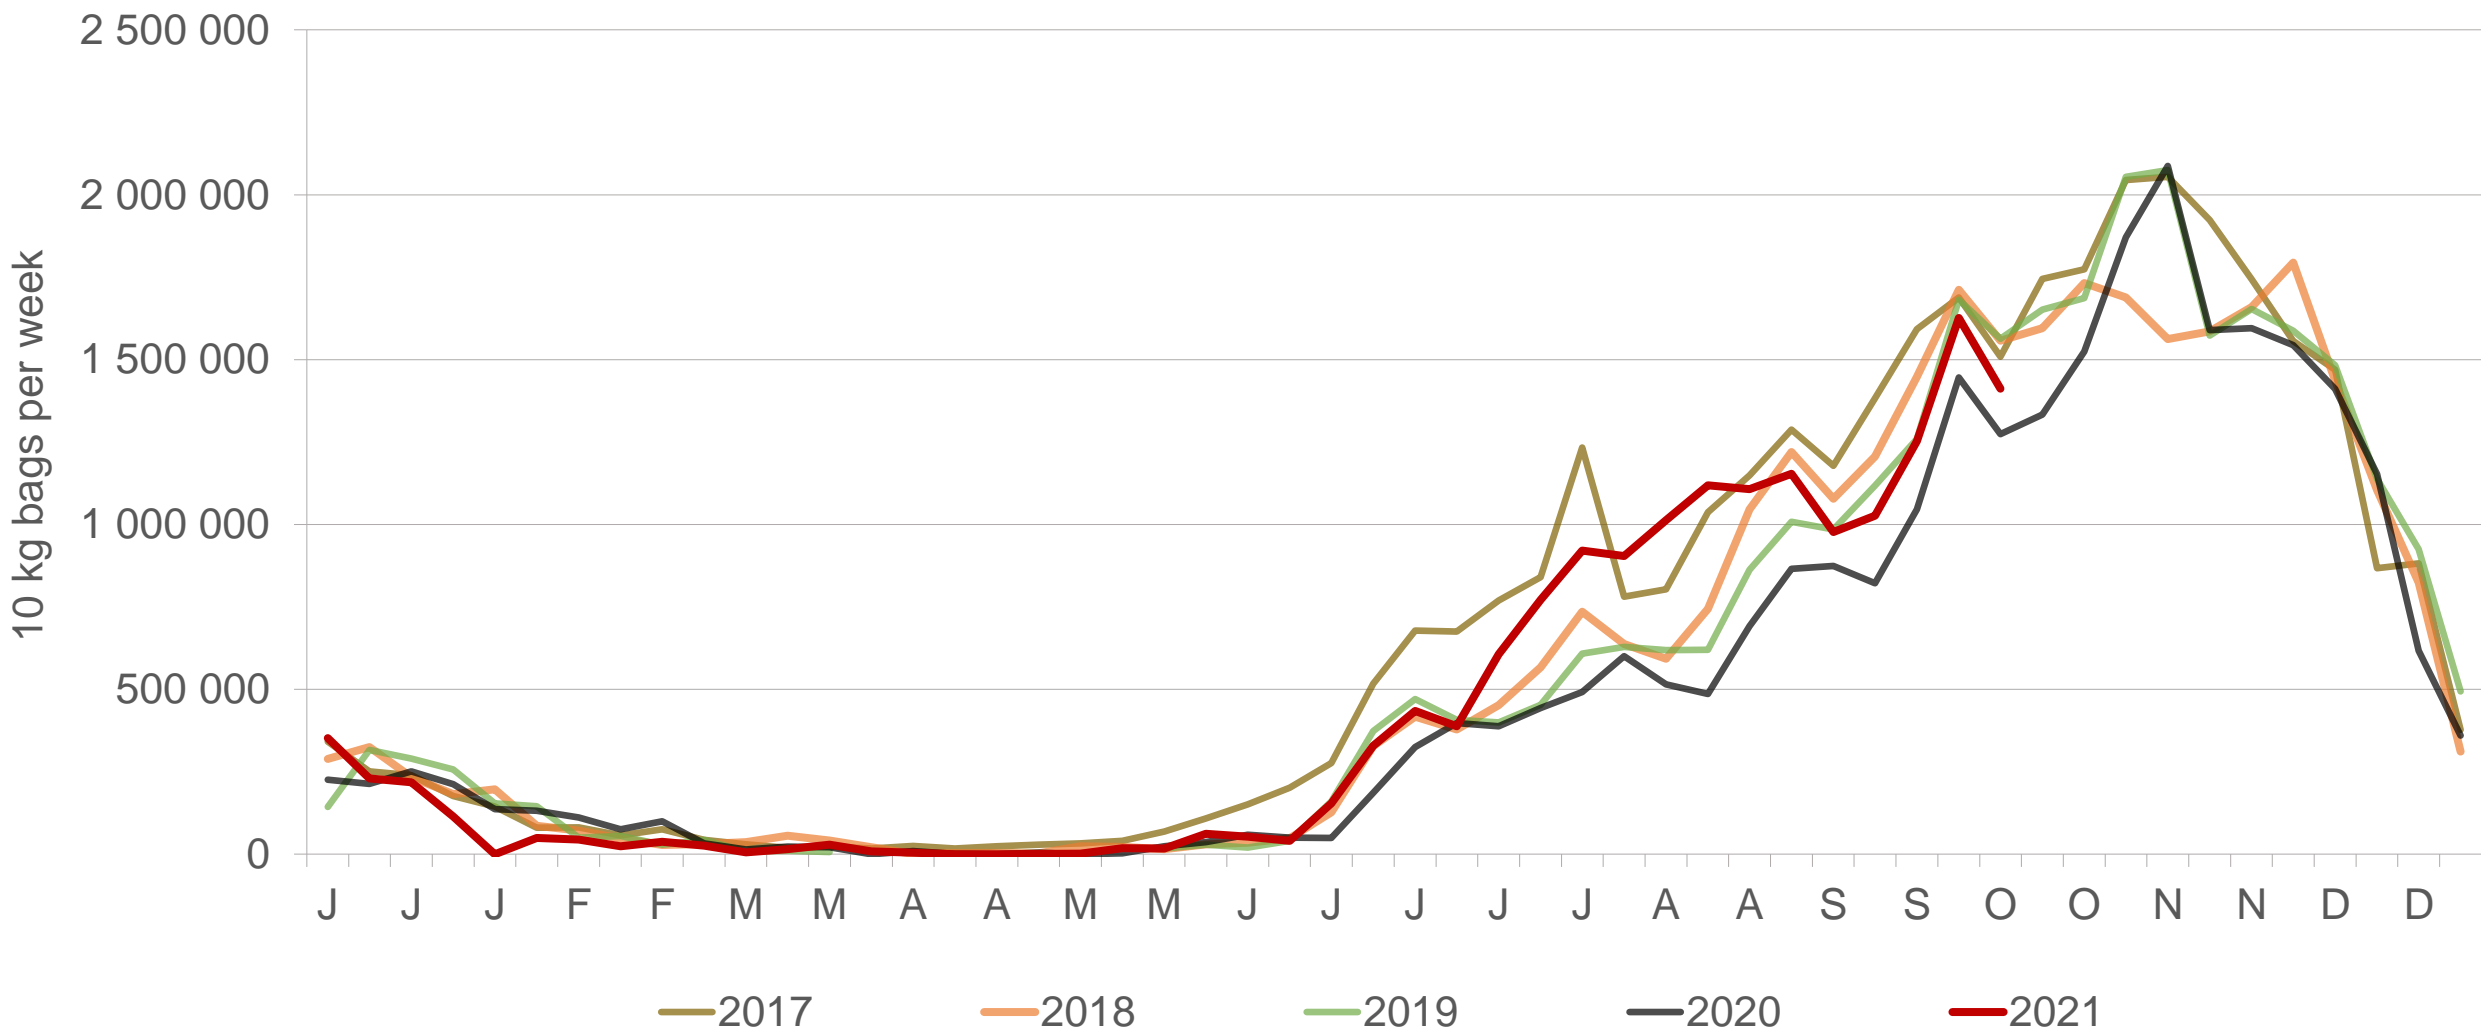

Sold 4.68 million bags less than the **5-year average** (2016 to 2020) of the first 41 weeks

RSA daily Price versus Daily Available stocks (all classes & all sizes)

10 KG BAGS

PRICE (R/10 KG)

R104
R100
R96
R92
R88
R84
R80
R76
R72
R68
R64
R60
R56
R52
R48
R44
R40
R36
R32
R28
R24
R20
R16
R12
R8
R4
R-

Average Class 1 Medium prices in regions

Limpopo: Amount of 10 kg bags per week sold on FPMs (all classes)

Sold 435 899 bags more than the **5-year average** of the first 41 weeks.

Sandveld: Amount of 10 kg bags per week sold on FPMs (all classes)

Sold 445 800 bags less than the 5-year average of the first 41 weeks.

Western Free State: Amount of 10 kg bags per week sold on FPMs (all classes)

Sold 4.01 million bags less than the **5-year average** of the first 41 weeks.