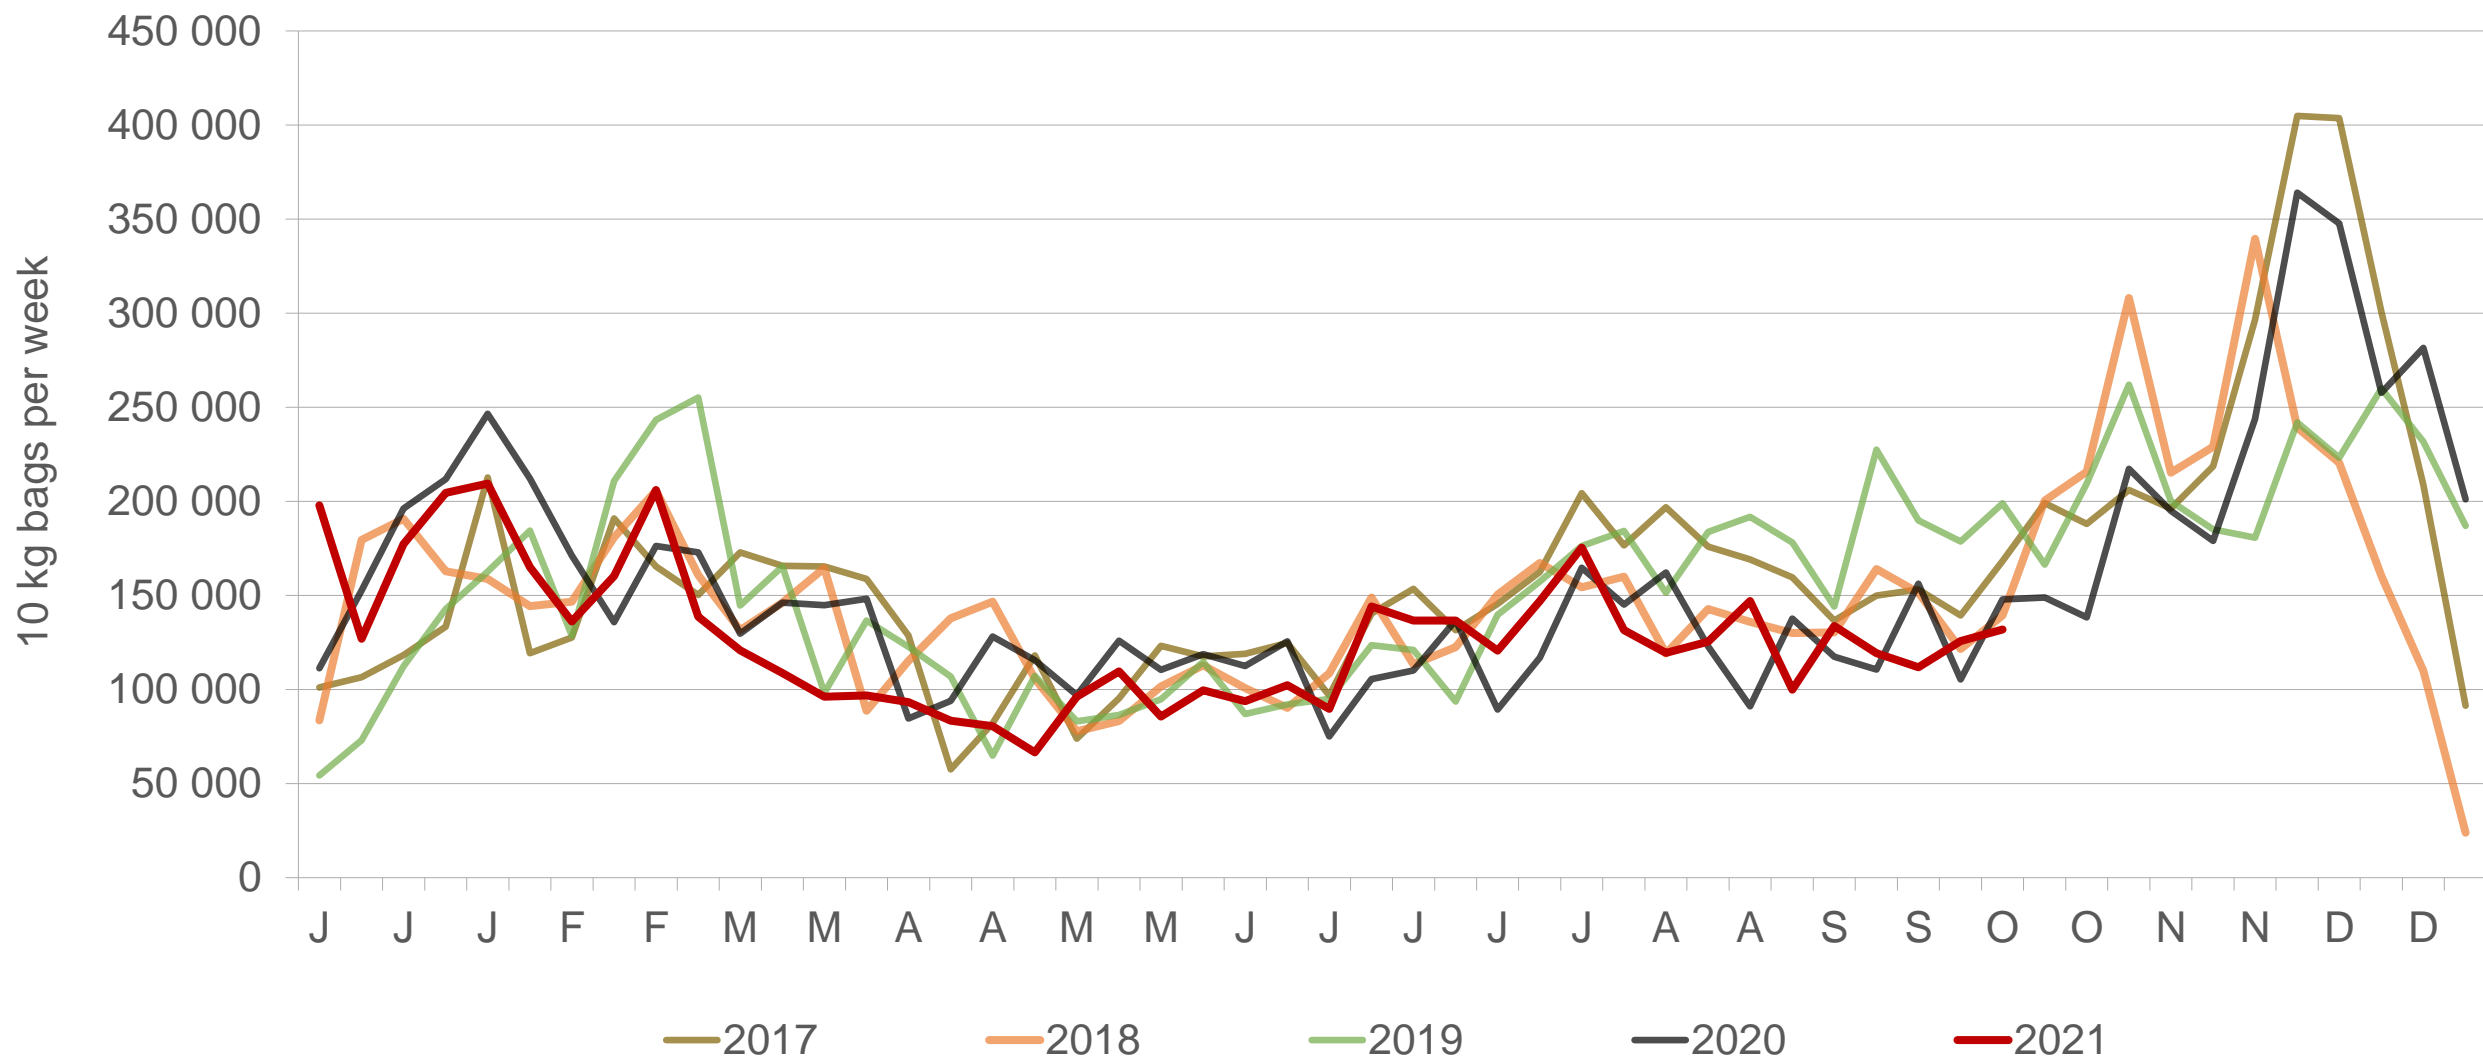

Sold 4.68 million bags less than the **5-year average** (2016 to 2020) of the first 41 weeks

RSA daily Price versus Daily Available stocks (all classes & all sizes)

10 KG BAGS

PRICE (R/10 KG)

R104
R100
R96
R92
R88
R84
R80
R76
R72
R68
R64
R60
R56
R52
R48
R44
R40
R36
R32
R28
R24
R20
R16
R12
R8
R4
R-

Average Class 1 Medium prices in regions

Limpopo: Amount of 10 kg bags per week sold on FPMs (all classes)

Sold 435 899 bags more than the **5-year average** of the first 41 weeks.

Sandveld: Amount of 10 kg bags per week sold on FPMs (all classes)

Sold 445 800 bags less than the 5-year average of the first 41 weeks.

Western Free State: Amount of 10 kg bags per week sold on FPMs (all classes)

Sold 4.01 million bags less than the **5-year average** of the first 41 weeks.