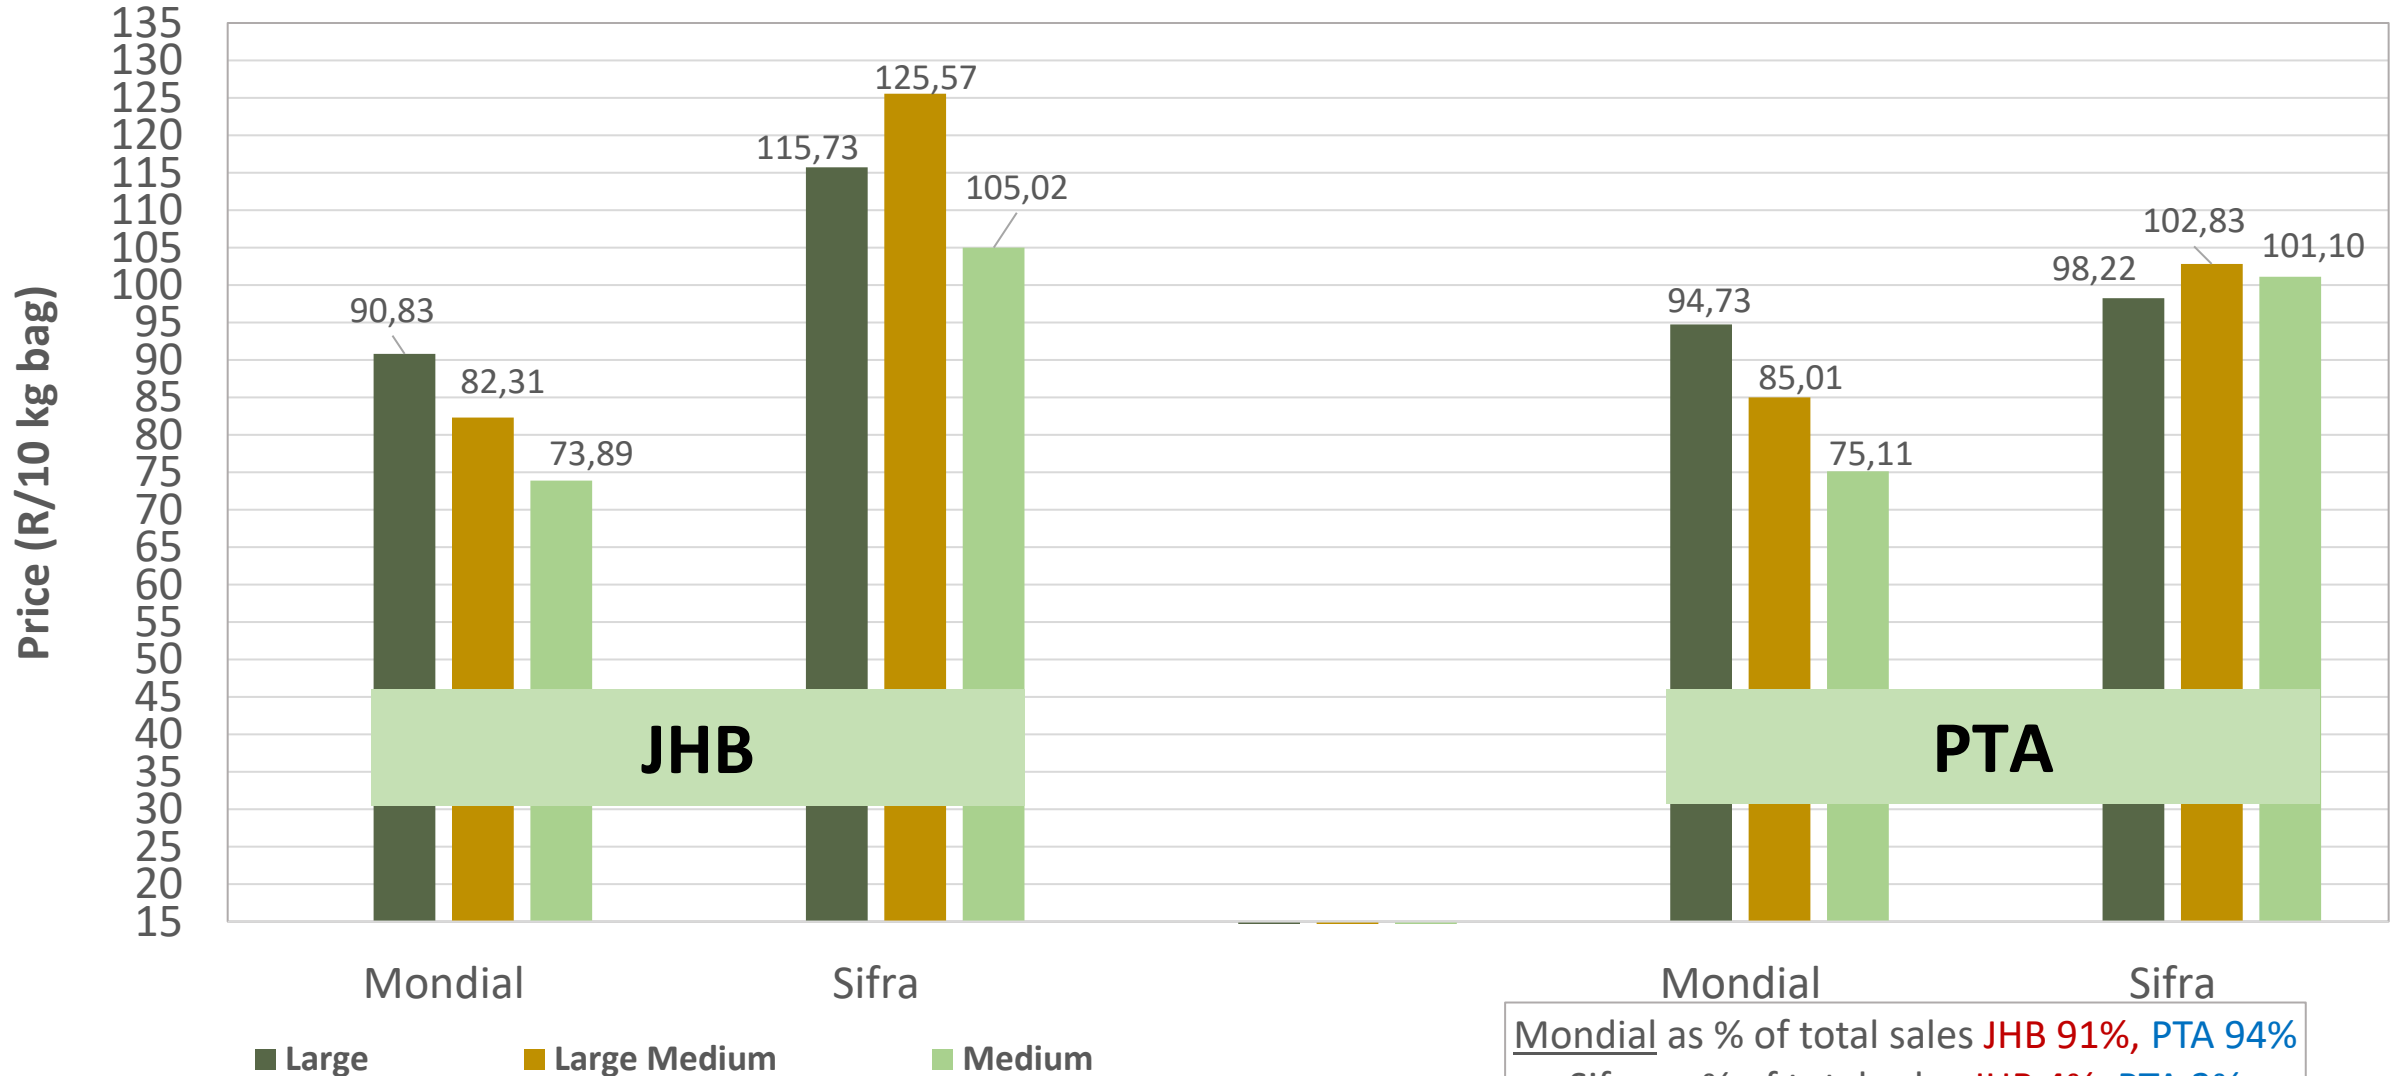

PTA & JHB markets: Average Prices - Different Sizes (only 10 kg bags)

Mondial as % of total sales JHB 91%, PTA 94%
Sifra as % of total sales JHB 4%, PTA 2%