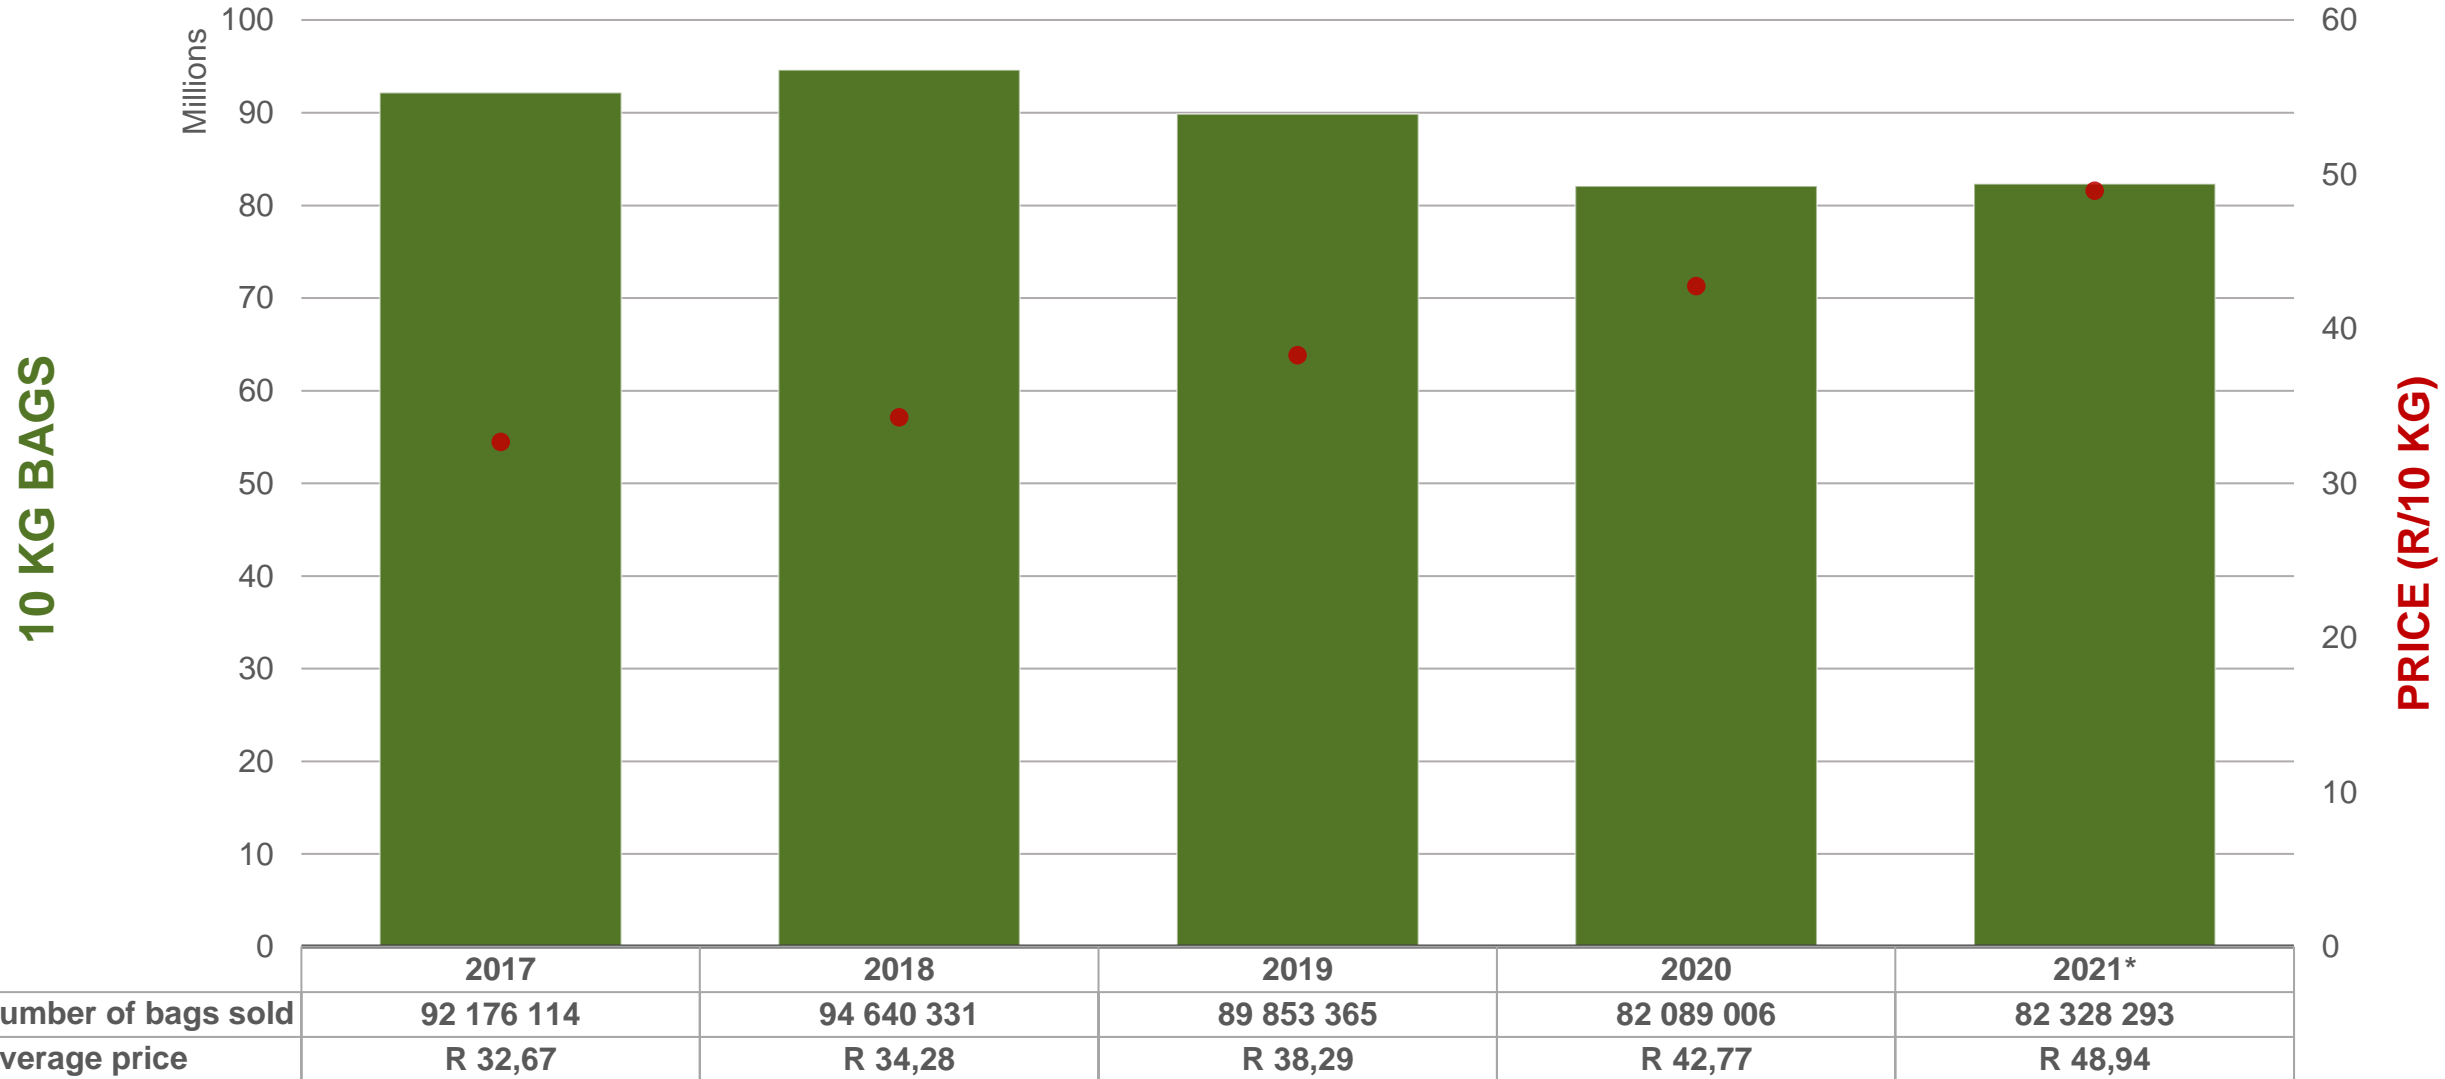

Potatoes
Aartappels SA

Weekly Market Information

15 October 2021

Average weekly price – all markets & all classes

Weekly price	
R78,99	 9,99% (week on week)

Cumulative total number of 10 kg bags sold on markets: First 41 weeks of each year

Sold 4.68 million bags less than the **5-year average** (2016 to 2020) of the first 41 weeks

RSA daily Price versus Daily Available stocks (all classes & all sizes)

10 KG BAGS

PRICE (R/10 KG)

R104
R100
R96
R92
R88
R84
R80
R76
R72
R68
R64
R60
R56
R52
R48
R44
R40
R36
R32
R28
R24
R20
R16
R12
R8
R4
R-

Average Class 1 Medium prices in regions

Limpopo: Amount of 10 kg bags per week sold on FPMs (all classes)

Sold 435 899 bags more than the **5-year average** of the first 41 weeks.

Sandveld: Amount of 10 kg bags per week sold on FPMs (all classes)

Sold 445 800 bags less than the 5-year average of the first 41 weeks.

Western Free State: Amount of 10 kg bags per week sold on FPMs (all classes)

Sold 4.01 million bags less than the **5-year average** of the first 41 weeks.