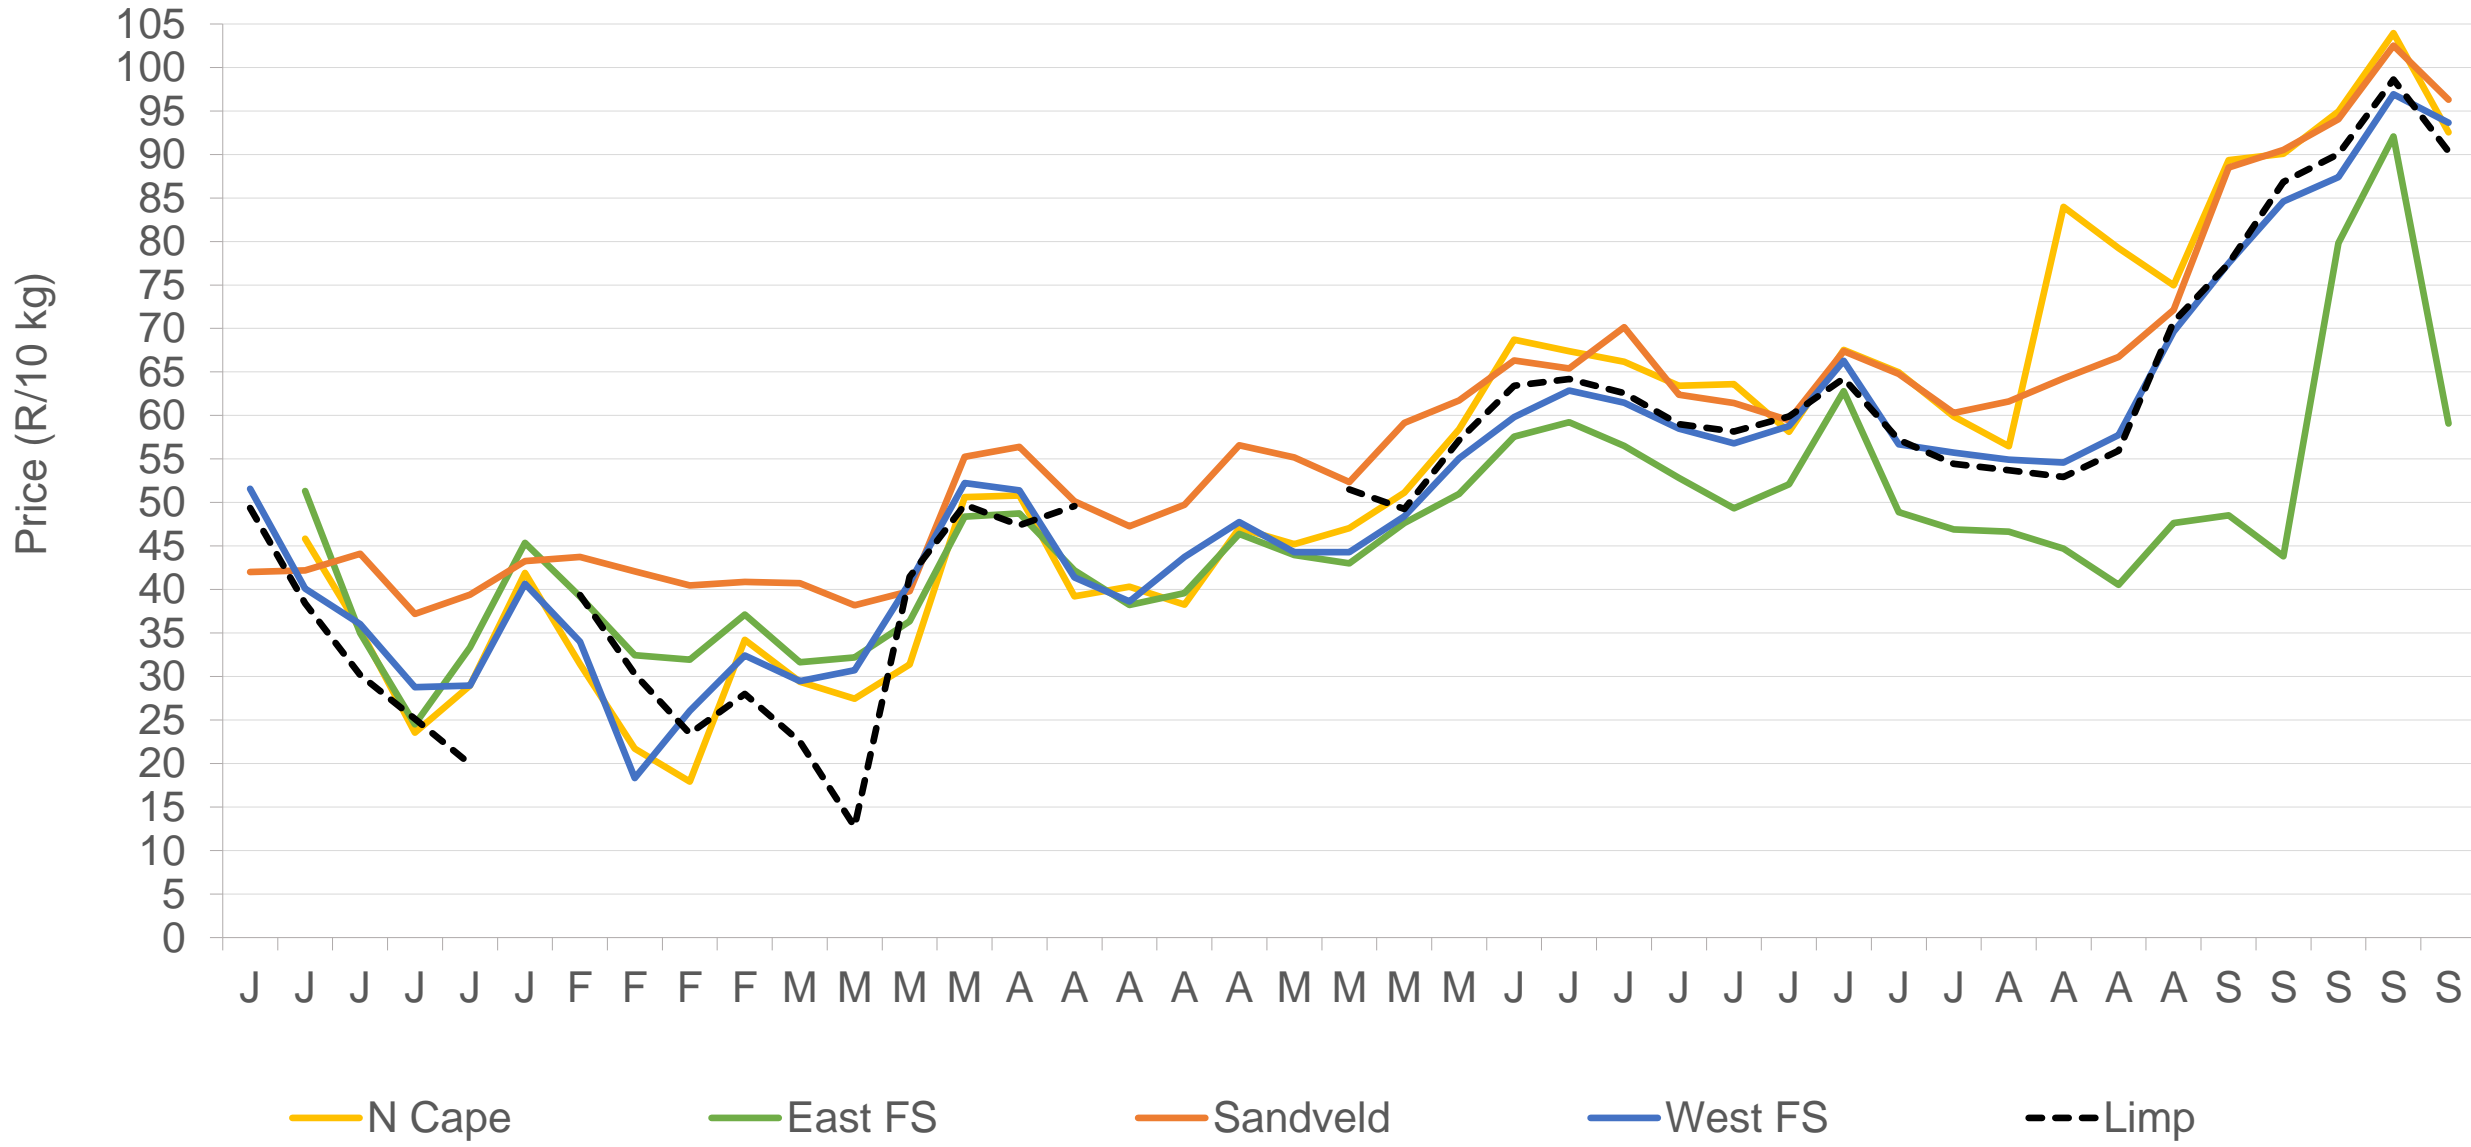

Cumulative total number of 10 kg bags sold on markets: First 40 weeks of each year

Sold 3.84 million bags less than the **5-year average** (2016 to 2020) of the first 40 weeks

RSA daily Price versus Daily Available stocks (all classes & all sizes)

Average Class 1 Medium prices in regions

Limpopo: Amount of 10 kg bags per week sold on FPMs (all classes)

Sold 509 225 bags more than the 5-year average of the first 40 weeks.

Sandveld: Amount of 10 kg bags per week sold on FPMs (all classes)