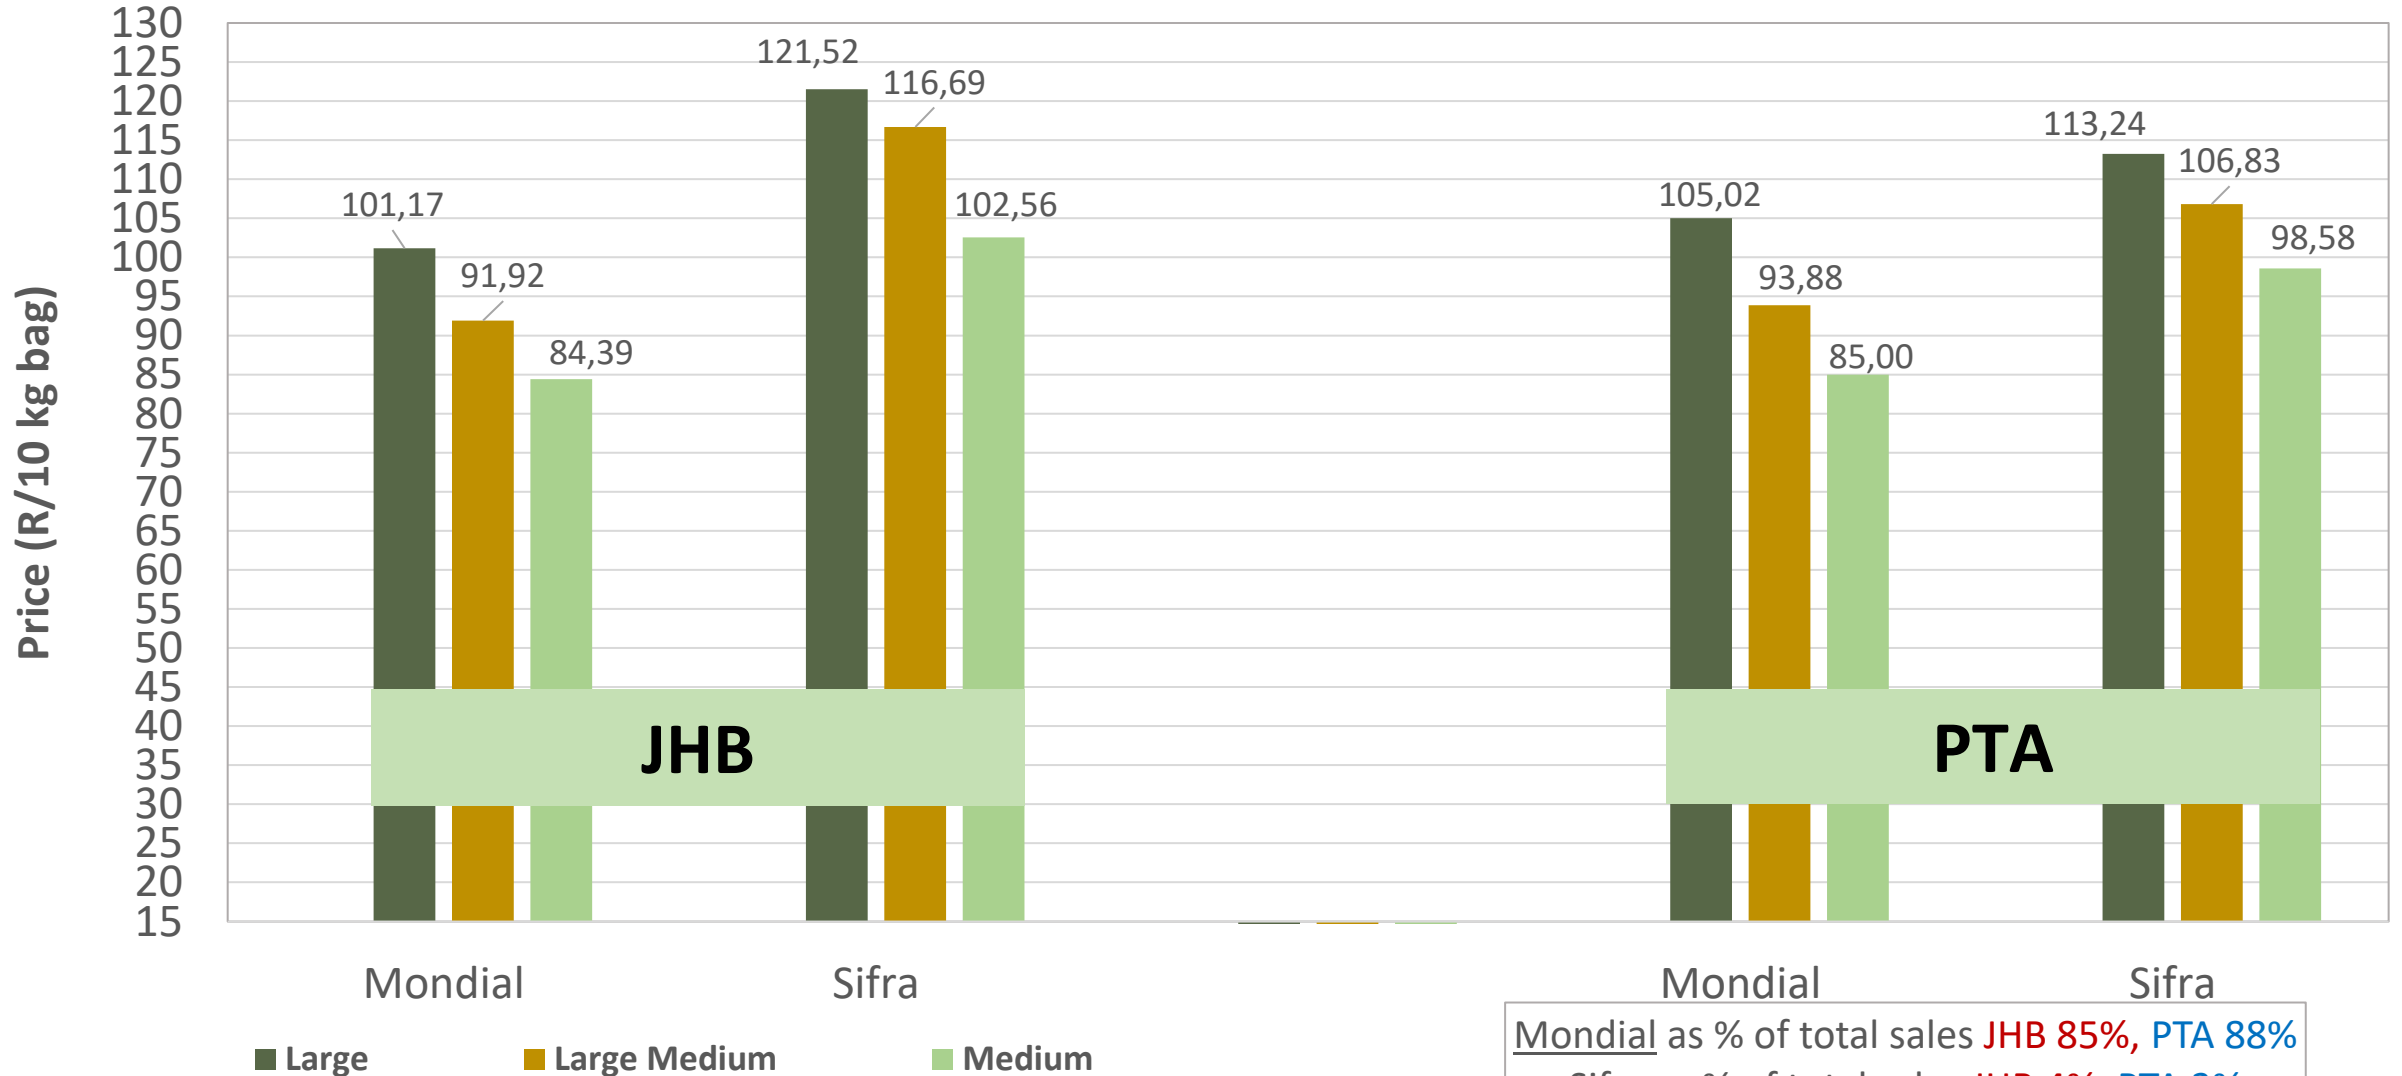

PTA & JHB markets: Average Prices - Different Sizes (only 10 kg bags)

Mondial as % of total sales JHB 85%, PTA 88%
Sifra as % of total sales JHB 4%, PTA 3%