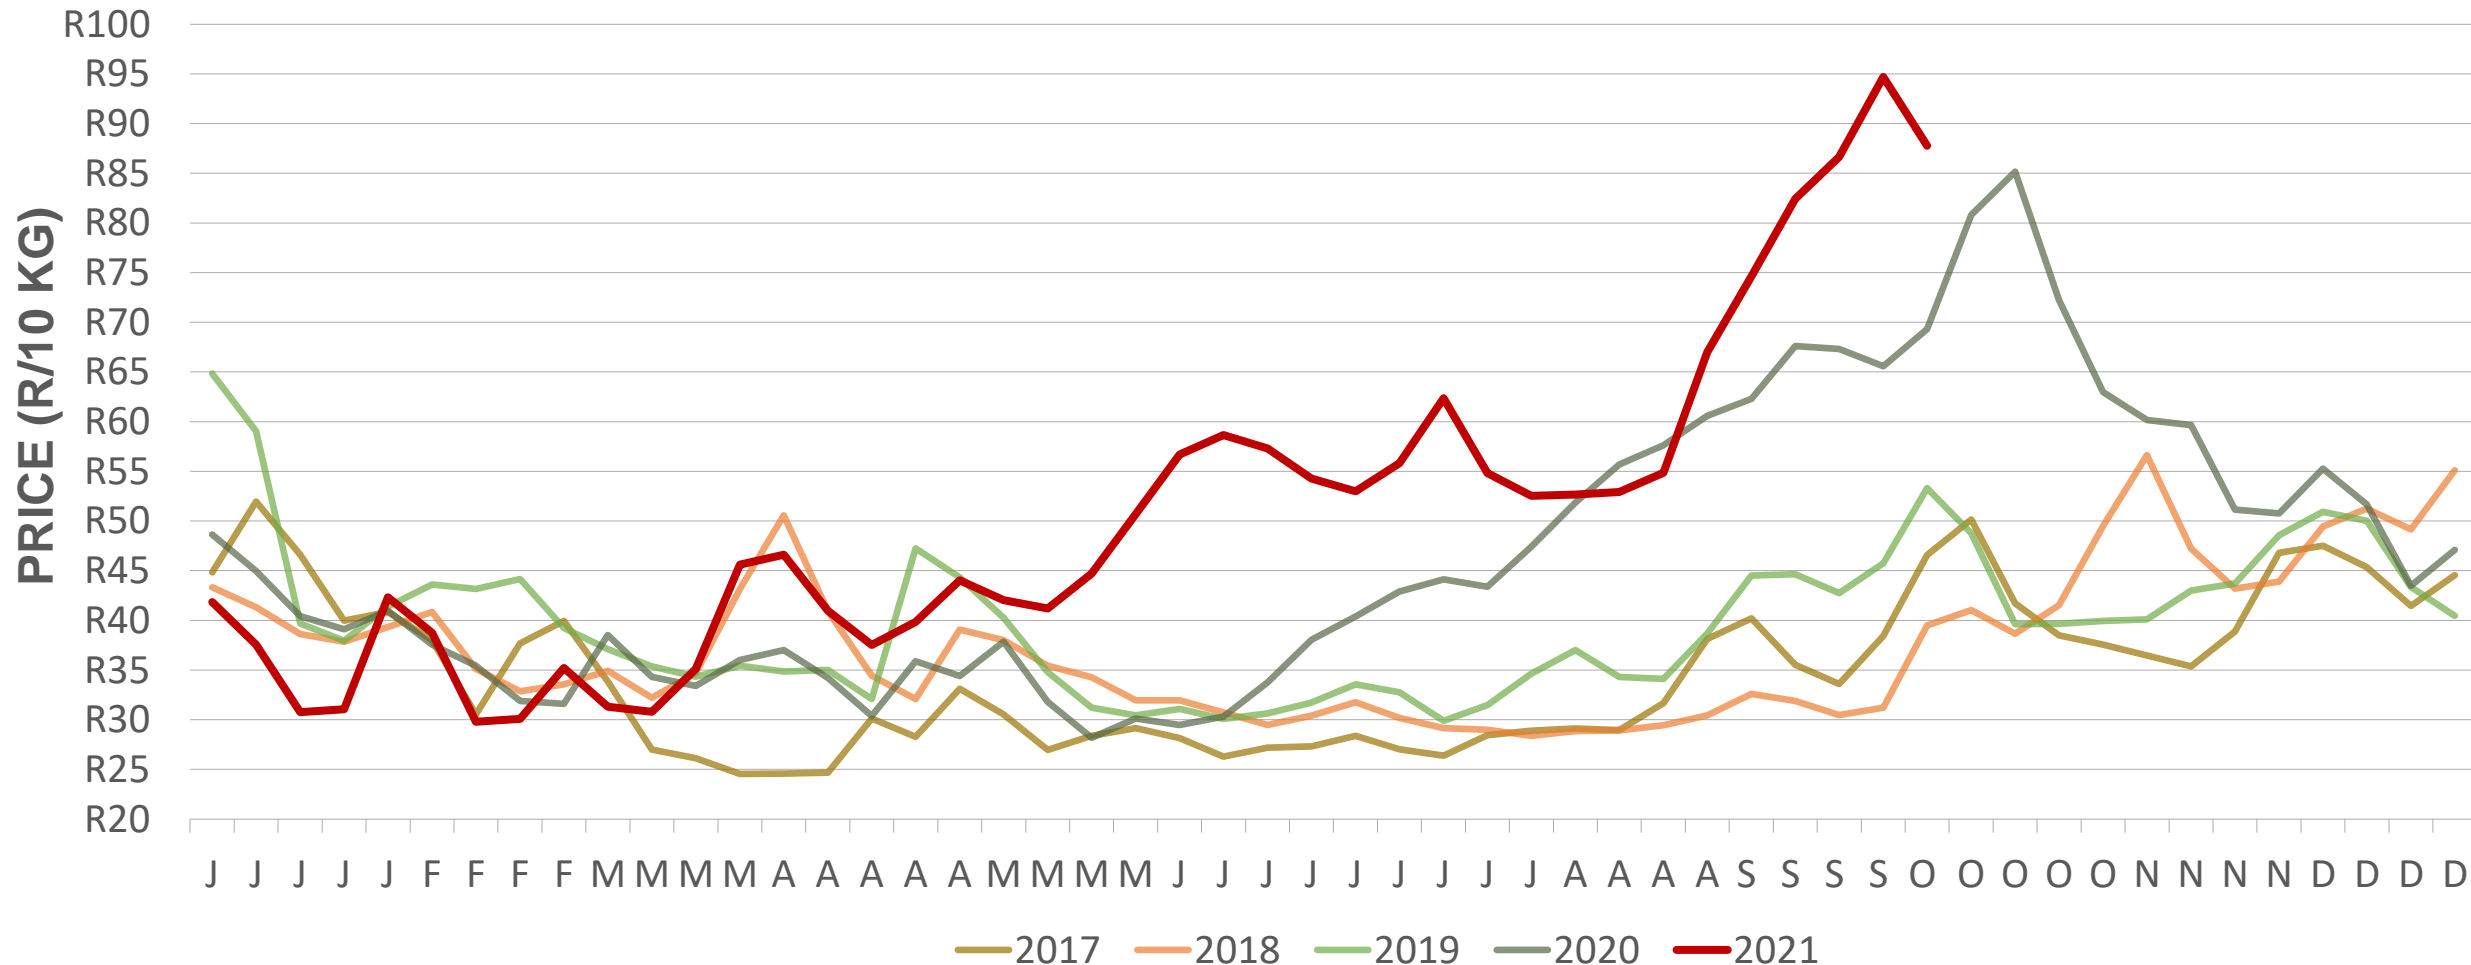

Weekly Market Information

08 October 2021

Potatoes
Aartappels SA

www.potatoes.co.za

Average weekly price – all markets & all classes

| Weekly price | |
|--------------|------------------------|
| R87,76 | ↓ 7,32% (week on week) |

Cumulative total number of 10 kg bags sold on markets: First 40 weeks of each year

Sold 3.84 million bags less than the **5-year average** (2016 to 2020) of the first 40 weeks

RSA daily Price versus Daily Available stocks (all classes & all sizes)

Average Class 1 Medium prices in regions

Limpopo: Amount of 10 kg bags per week sold on FPMs (all classes)

Sold 509 225 bags more than the 5-year average of the first 40 weeks.

Sandveld: Amount of 10 kg bags per week sold on FPMs (all classes)

Sold 404 138 bags less than the 5-year average of the first 40 weeks.

Western Free State: Amount of 10 kg bags per week sold on FPMs (all classes)

Sold 3.91 million bags less than the **5-year average** of the first 40 weeks.