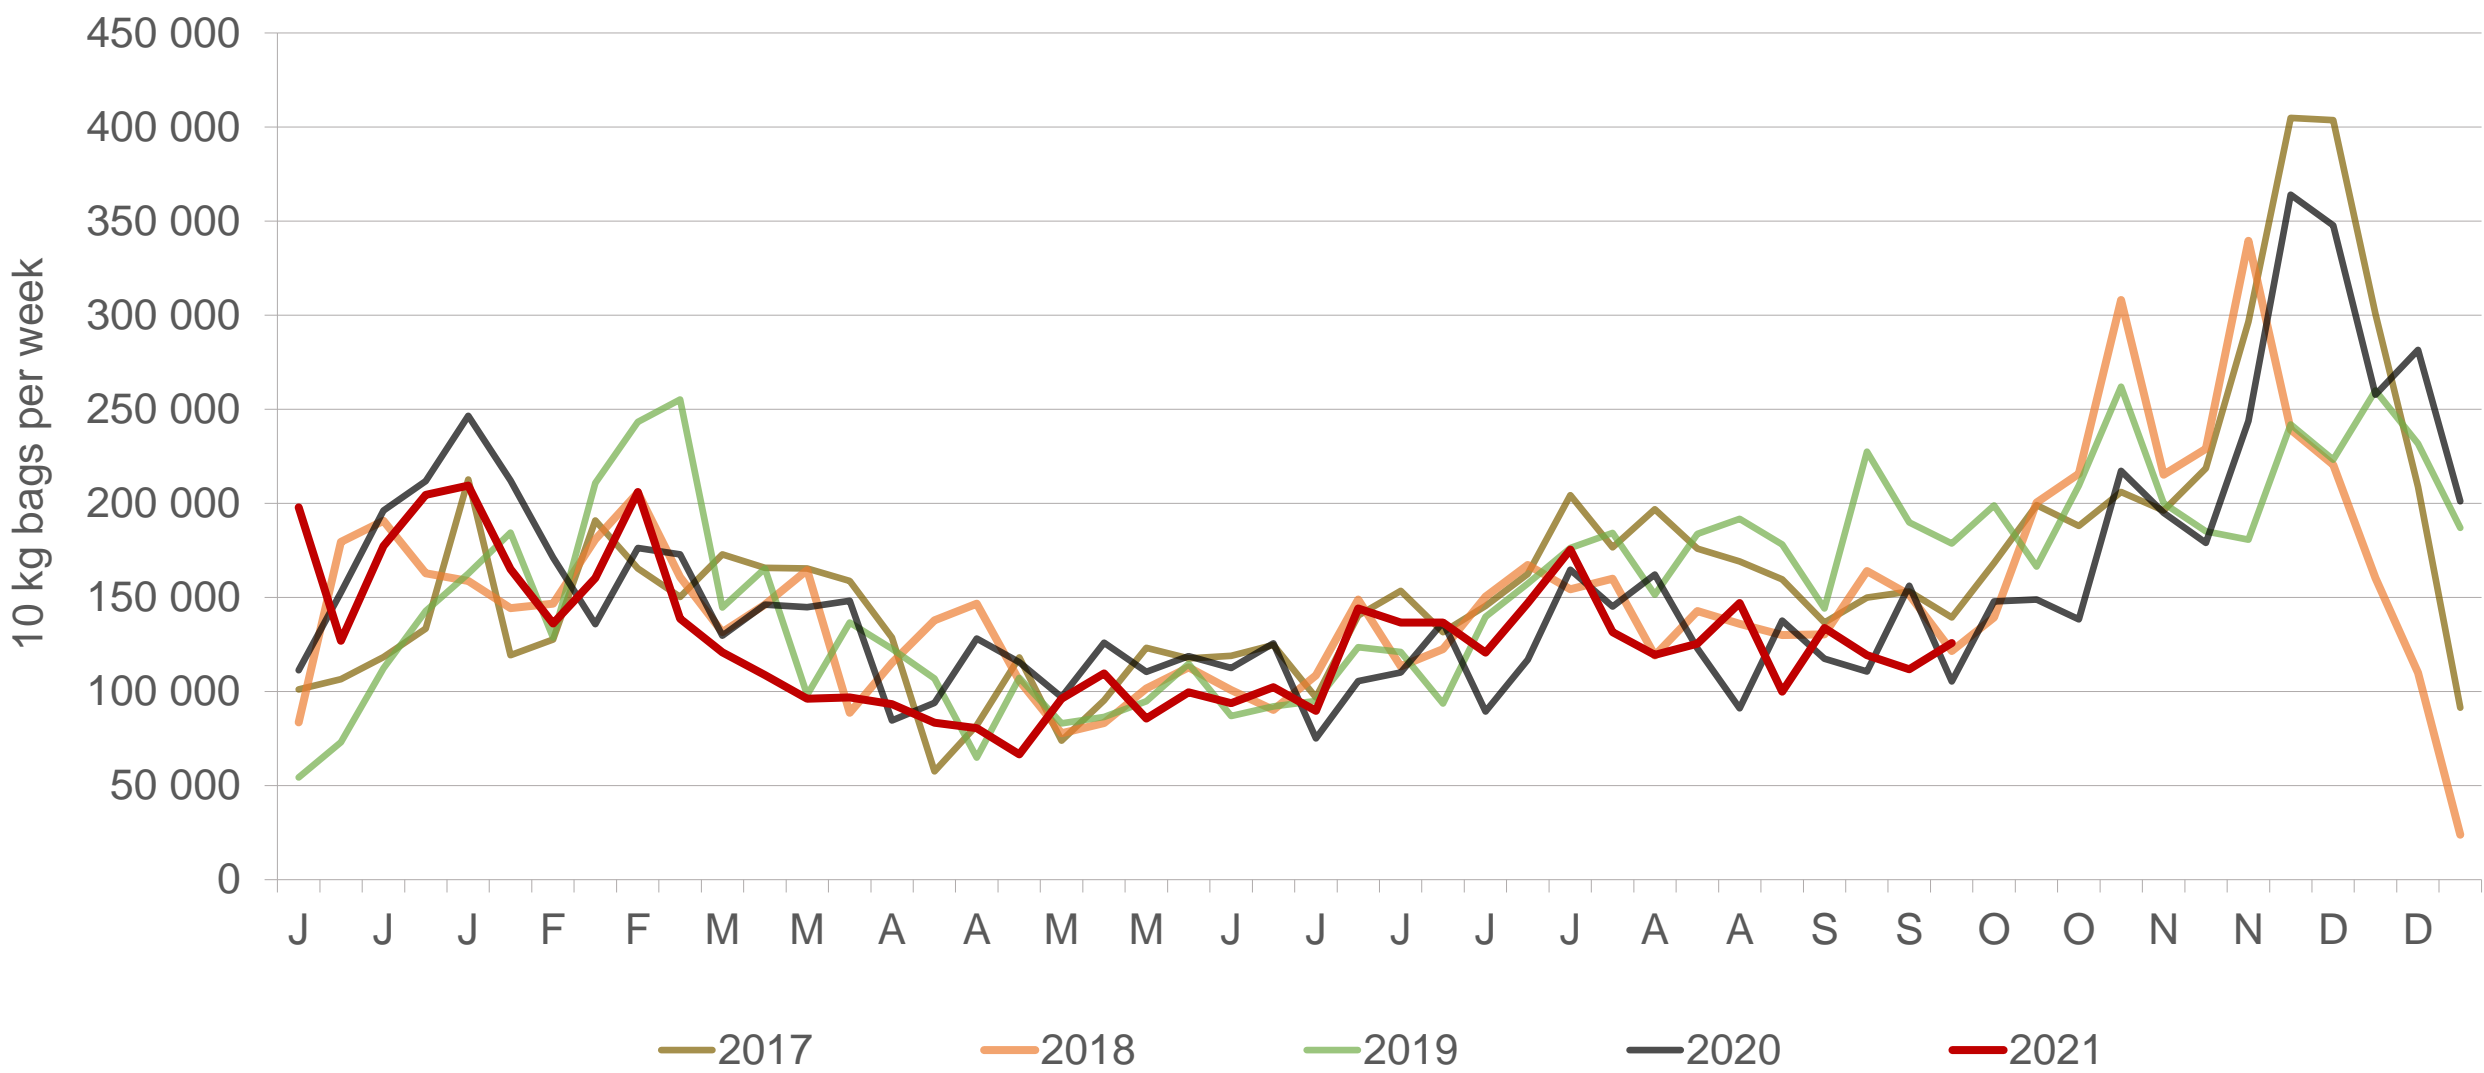

Cumulative total number of 10 kg bags sold on markets: First 40 weeks of each year

Sold 3.84 million bags less than the **5-year average** (2016 to 2020) of the first 40 weeks

RSA daily Price versus Daily Available stocks (all classes & all sizes)

Average Class 1 Medium prices in regions

Limpopo: Amount of 10 kg bags per week sold on FPMs (all classes)

Sold 509 225 bags more than the 5-year average of the first 40 weeks.

Sandveld: Amount of 10 kg bags per week sold on FPMs (all classes)

Sold 404 138 bags less than the 5-year average of the first 40 weeks.

Western Free State: Amount of 10 kg bags per week sold on FPMs (all classes)

Sold 3.91 million bags less than the **5-year average** of the first 40 weeks.