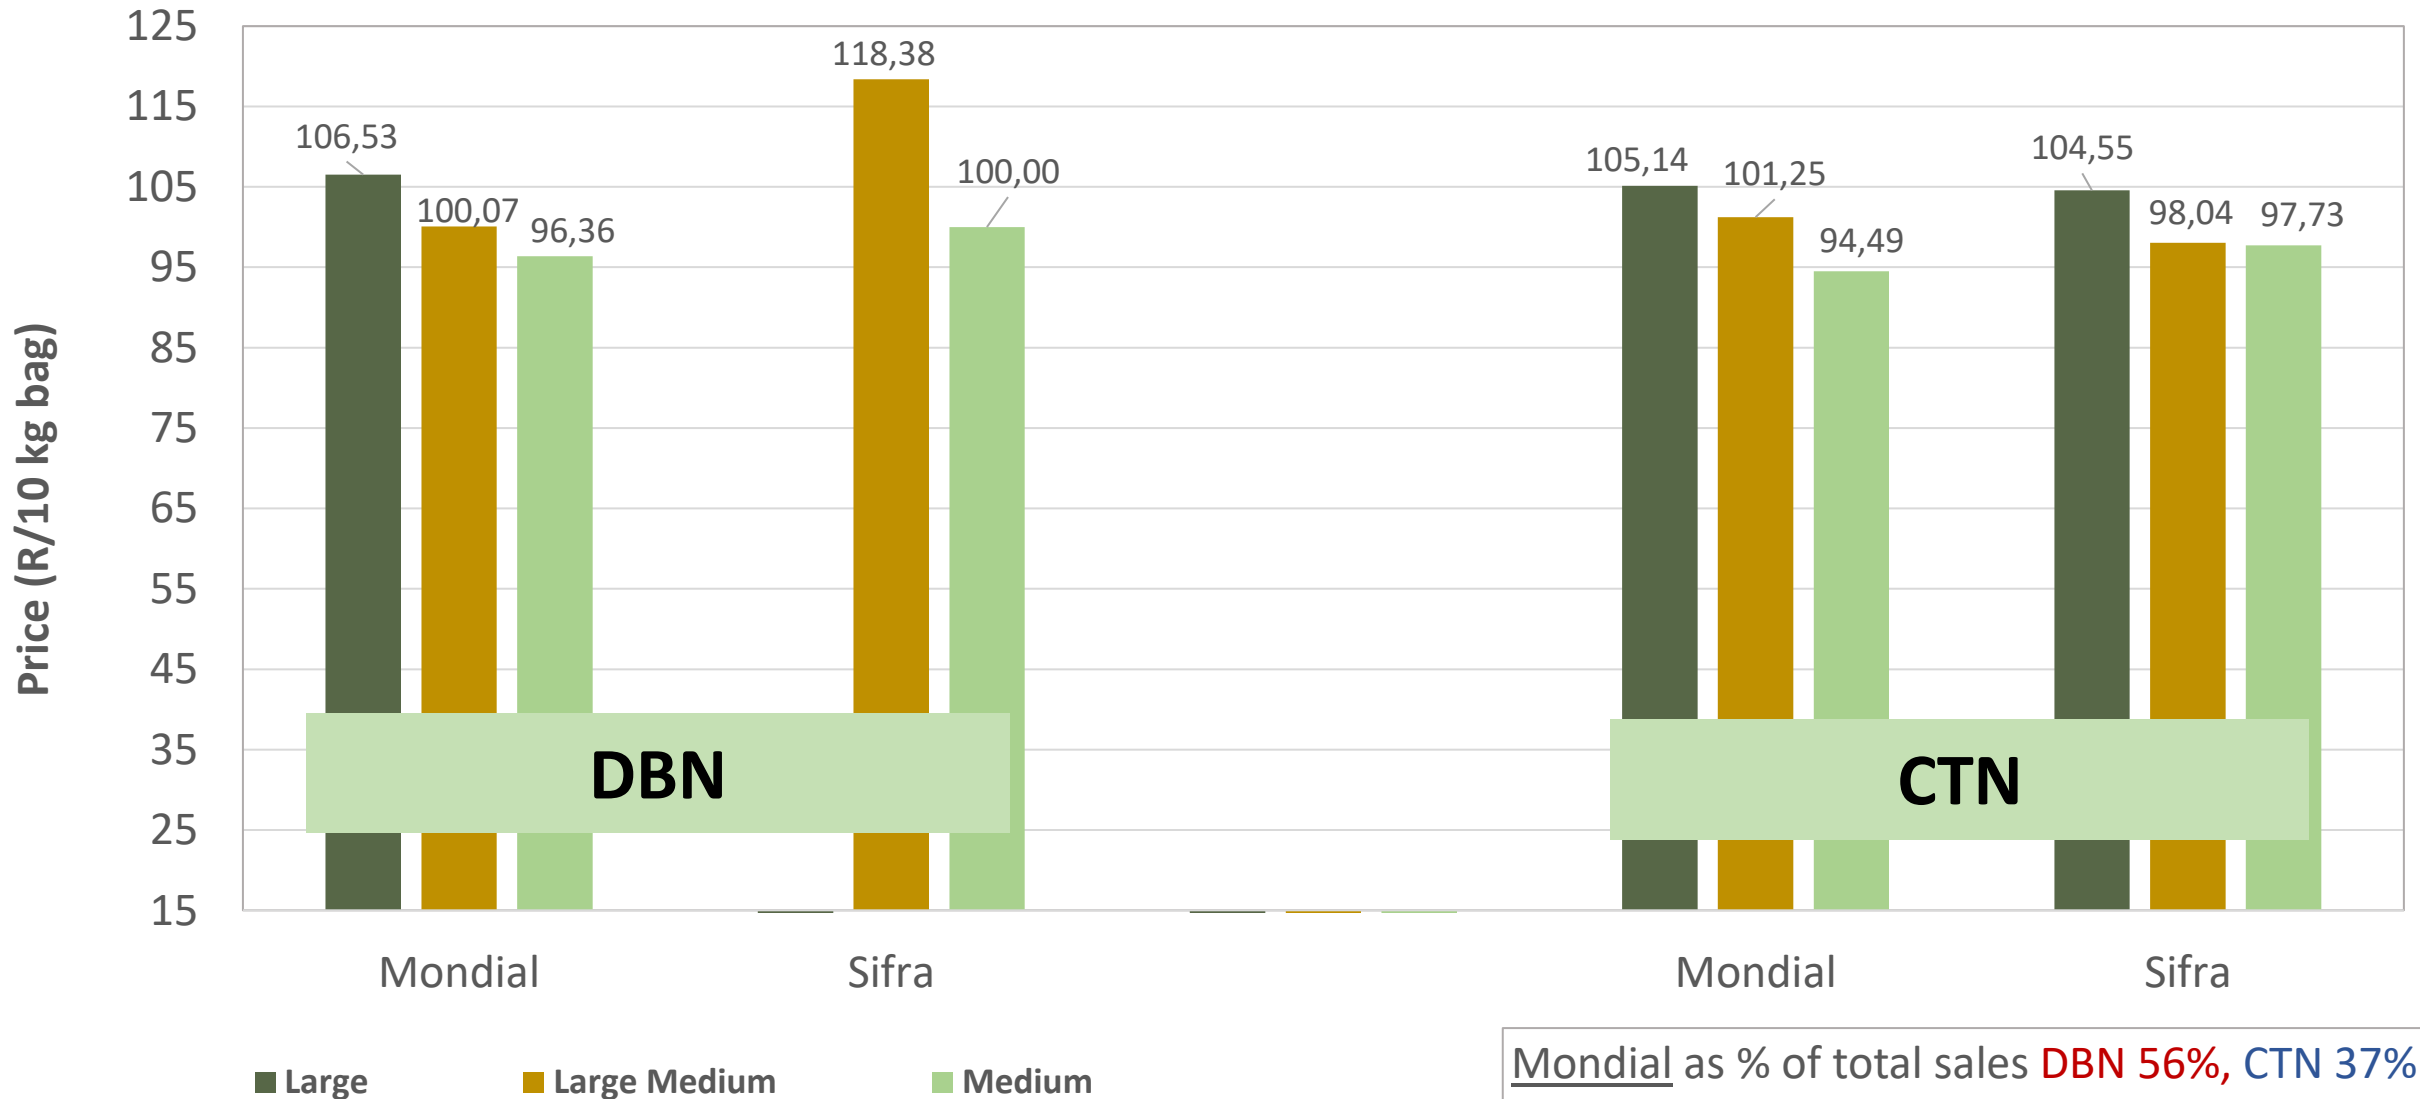

DBN & CTN markets: Average Prices - Different Sizes (only 10 kg bags)

Mondial as % of total sales **DBN 56%**, **CTN 37%**
Sifra as % of total sales **DBN 2%**, **CTN 22%**