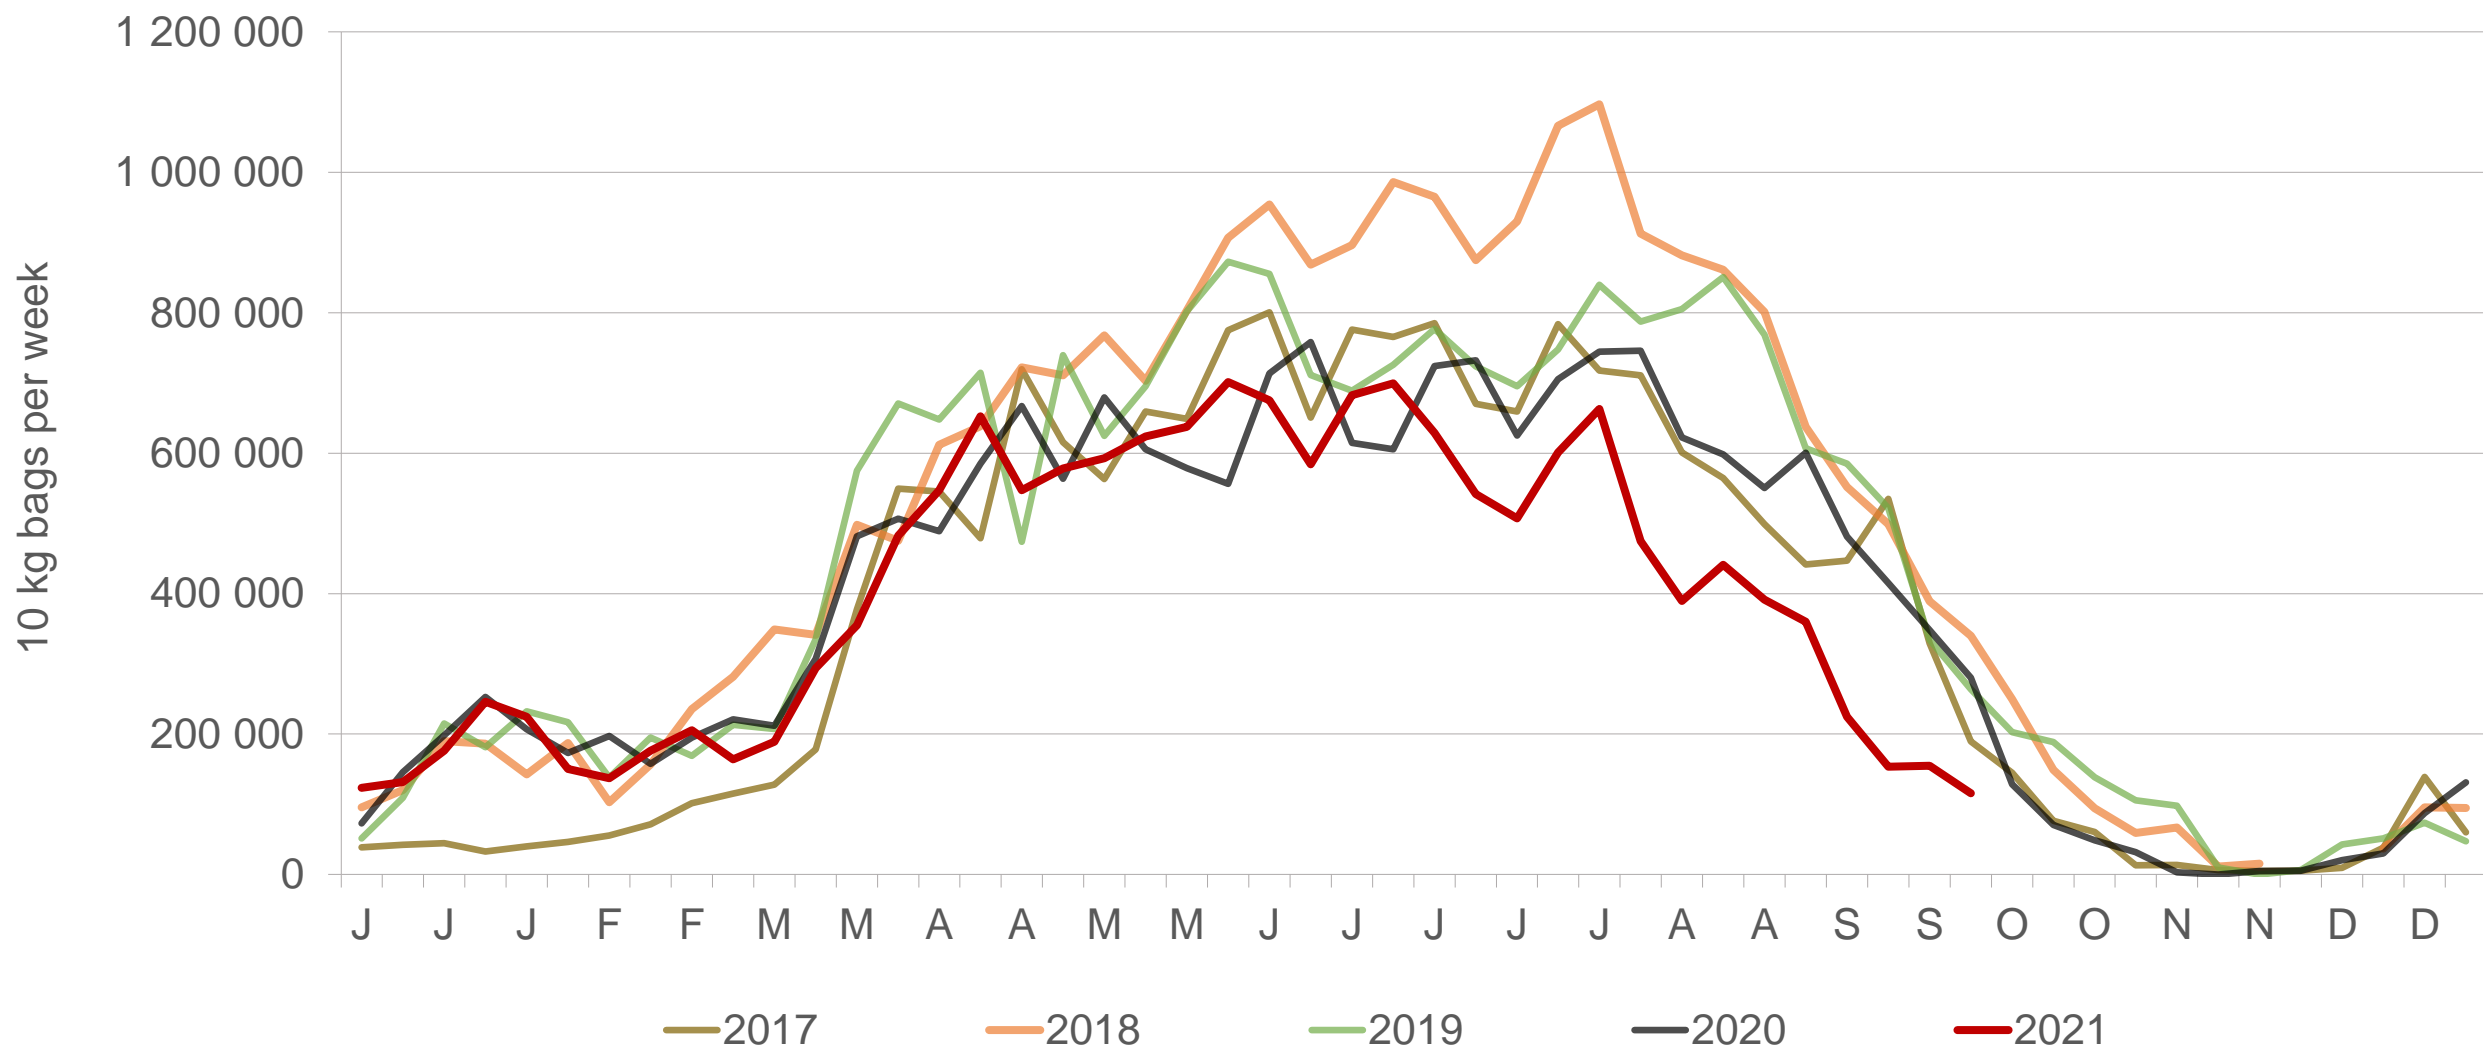

Cumulative total number of 10 kg bags sold on markets: First 40 weeks of each year

Sold 3.84 million bags less than the **5-year average** (2016 to 2020) of the first 40 weeks

RSA daily Price versus Daily Available stocks (all classes & all sizes)

Average Class 1 Medium prices in regions

Limpopo: Amount of 10 kg bags per week sold on FPMs (all classes)

Sold 509 225 bags more than the 5-year average of the first 40 weeks.

Sandveld: Amount of 10 kg bags per week sold on FPMs (all classes)

Sold 404 138 bags less than the 5-year average of the first 40 weeks.

Western Free State: Amount of 10 kg bags per week sold on FPMs (all classes)

Sold 3.91 million bags less than the **5-year average** of the first 40 weeks.