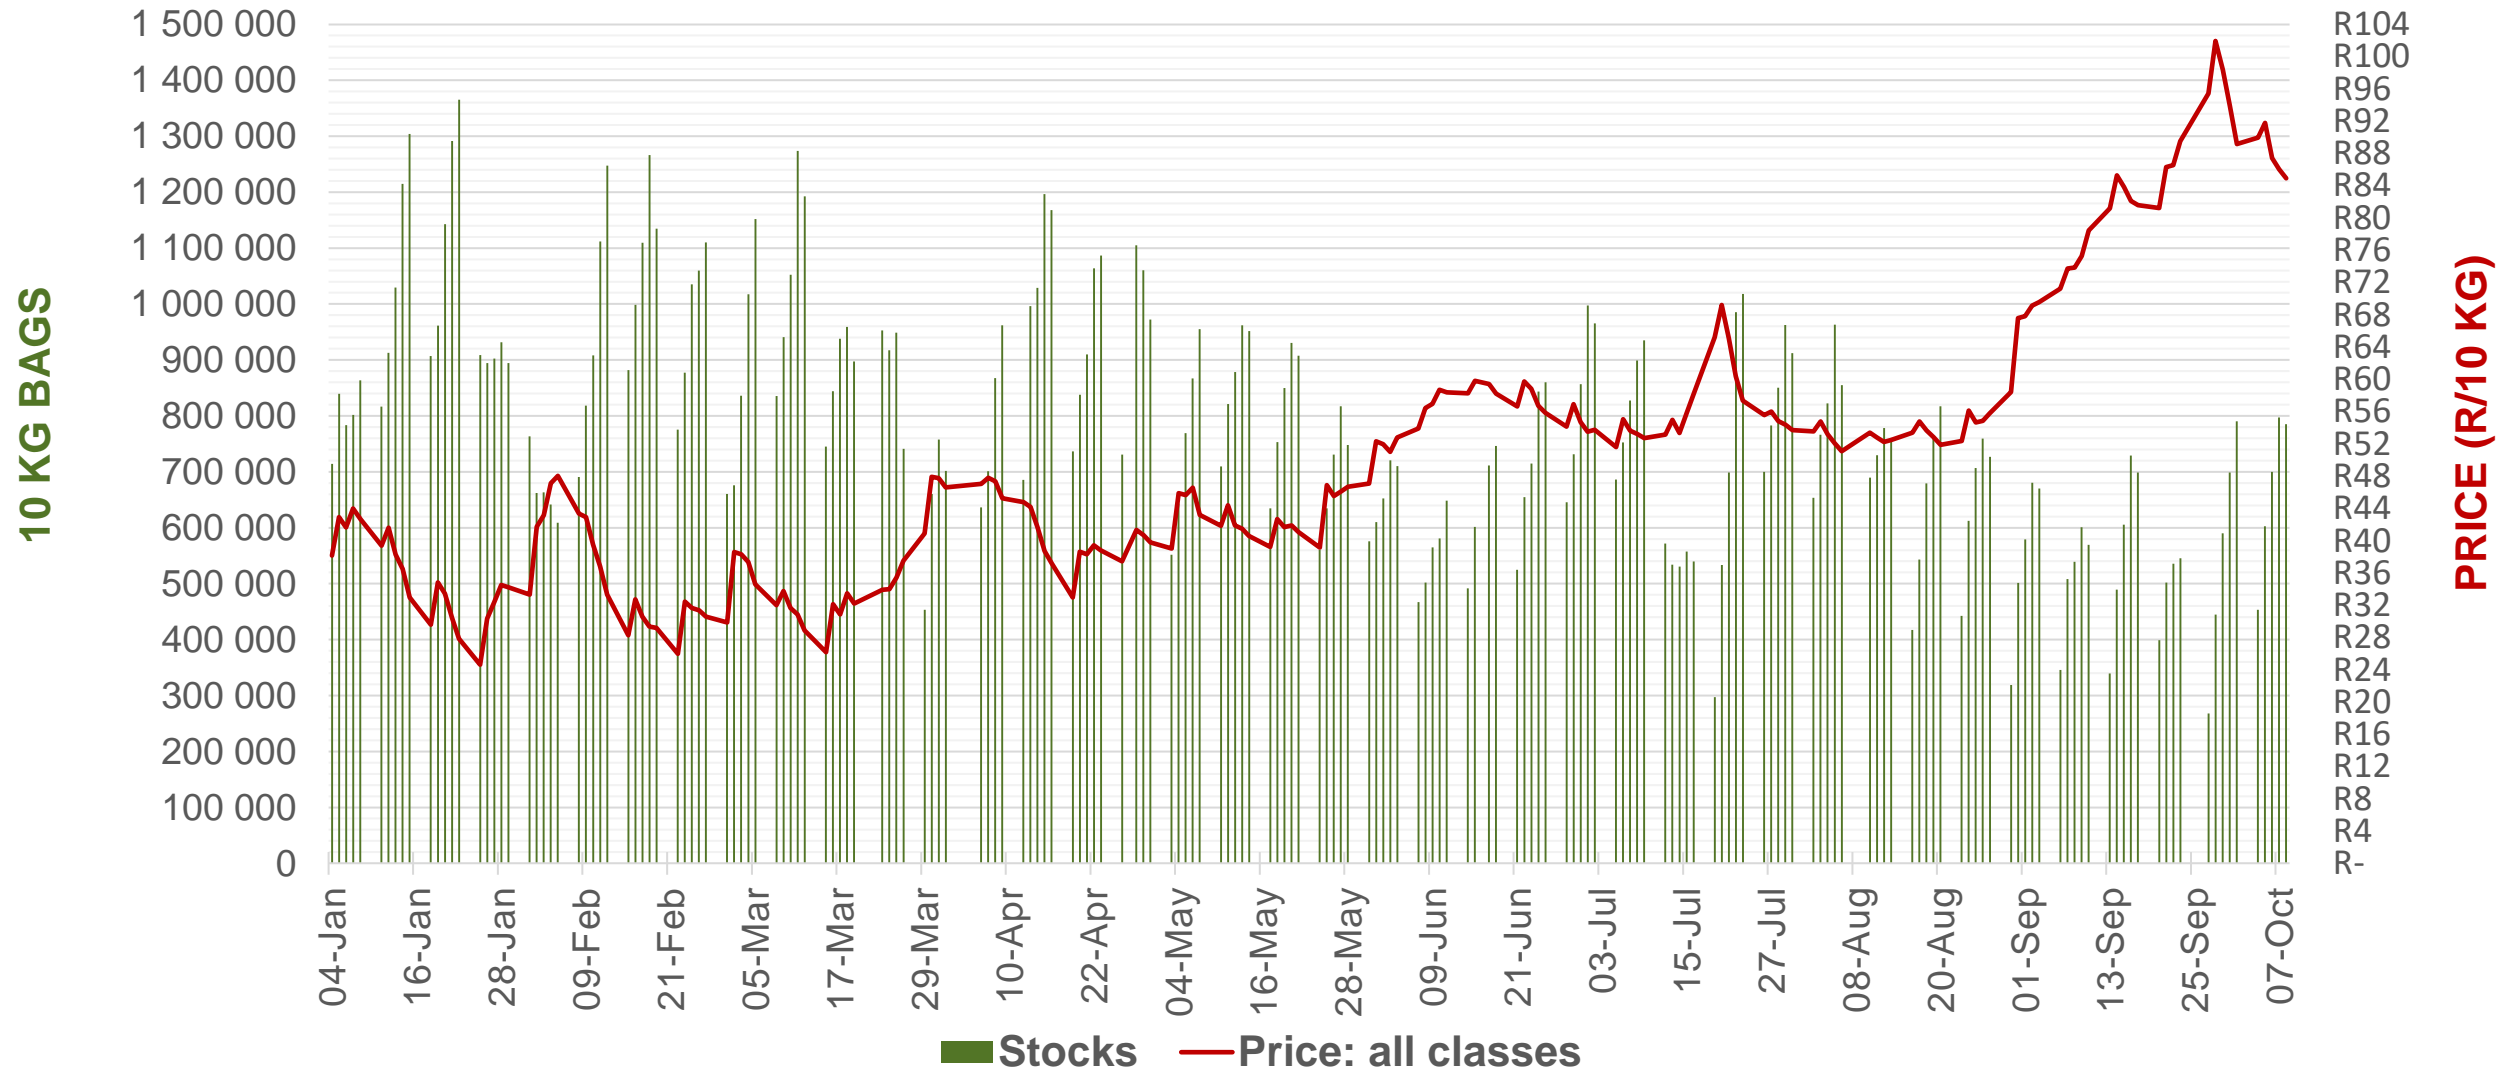

Weekly Market Information

08 October 2021

Potatoes
Aartappels SA

www.potatoes.co.za

Average weekly price – all markets & all classes

| Weekly price | |
|--------------|------------------------|
| R87,76 | ↓ 7,32% (week on week) |

Cumulative total number of 10 kg bags sold on markets: First 40 weeks of each year

Sold 3.84 million bags less than the **5-year average** (2016 to 2020) of the first 40 weeks

RSA daily Price versus Daily Available stocks (all classes & all sizes)

Average Class 1 Medium prices in regions

Limpopo: Amount of 10 kg bags per week sold on FPMs (all classes)

Sold 509 225 bags more than the 5-year average of the first 40 weeks.

Sandveld: Amount of 10 kg bags per week sold on FPMs (all classes)

Sold 404 138 bags less than the 5-year average of the first 40 weeks.

Western Free State: Amount of 10 kg bags per week sold on FPMs (all classes)

Sold 3.91 million bags less than the **5-year average** of the first 40 weeks.