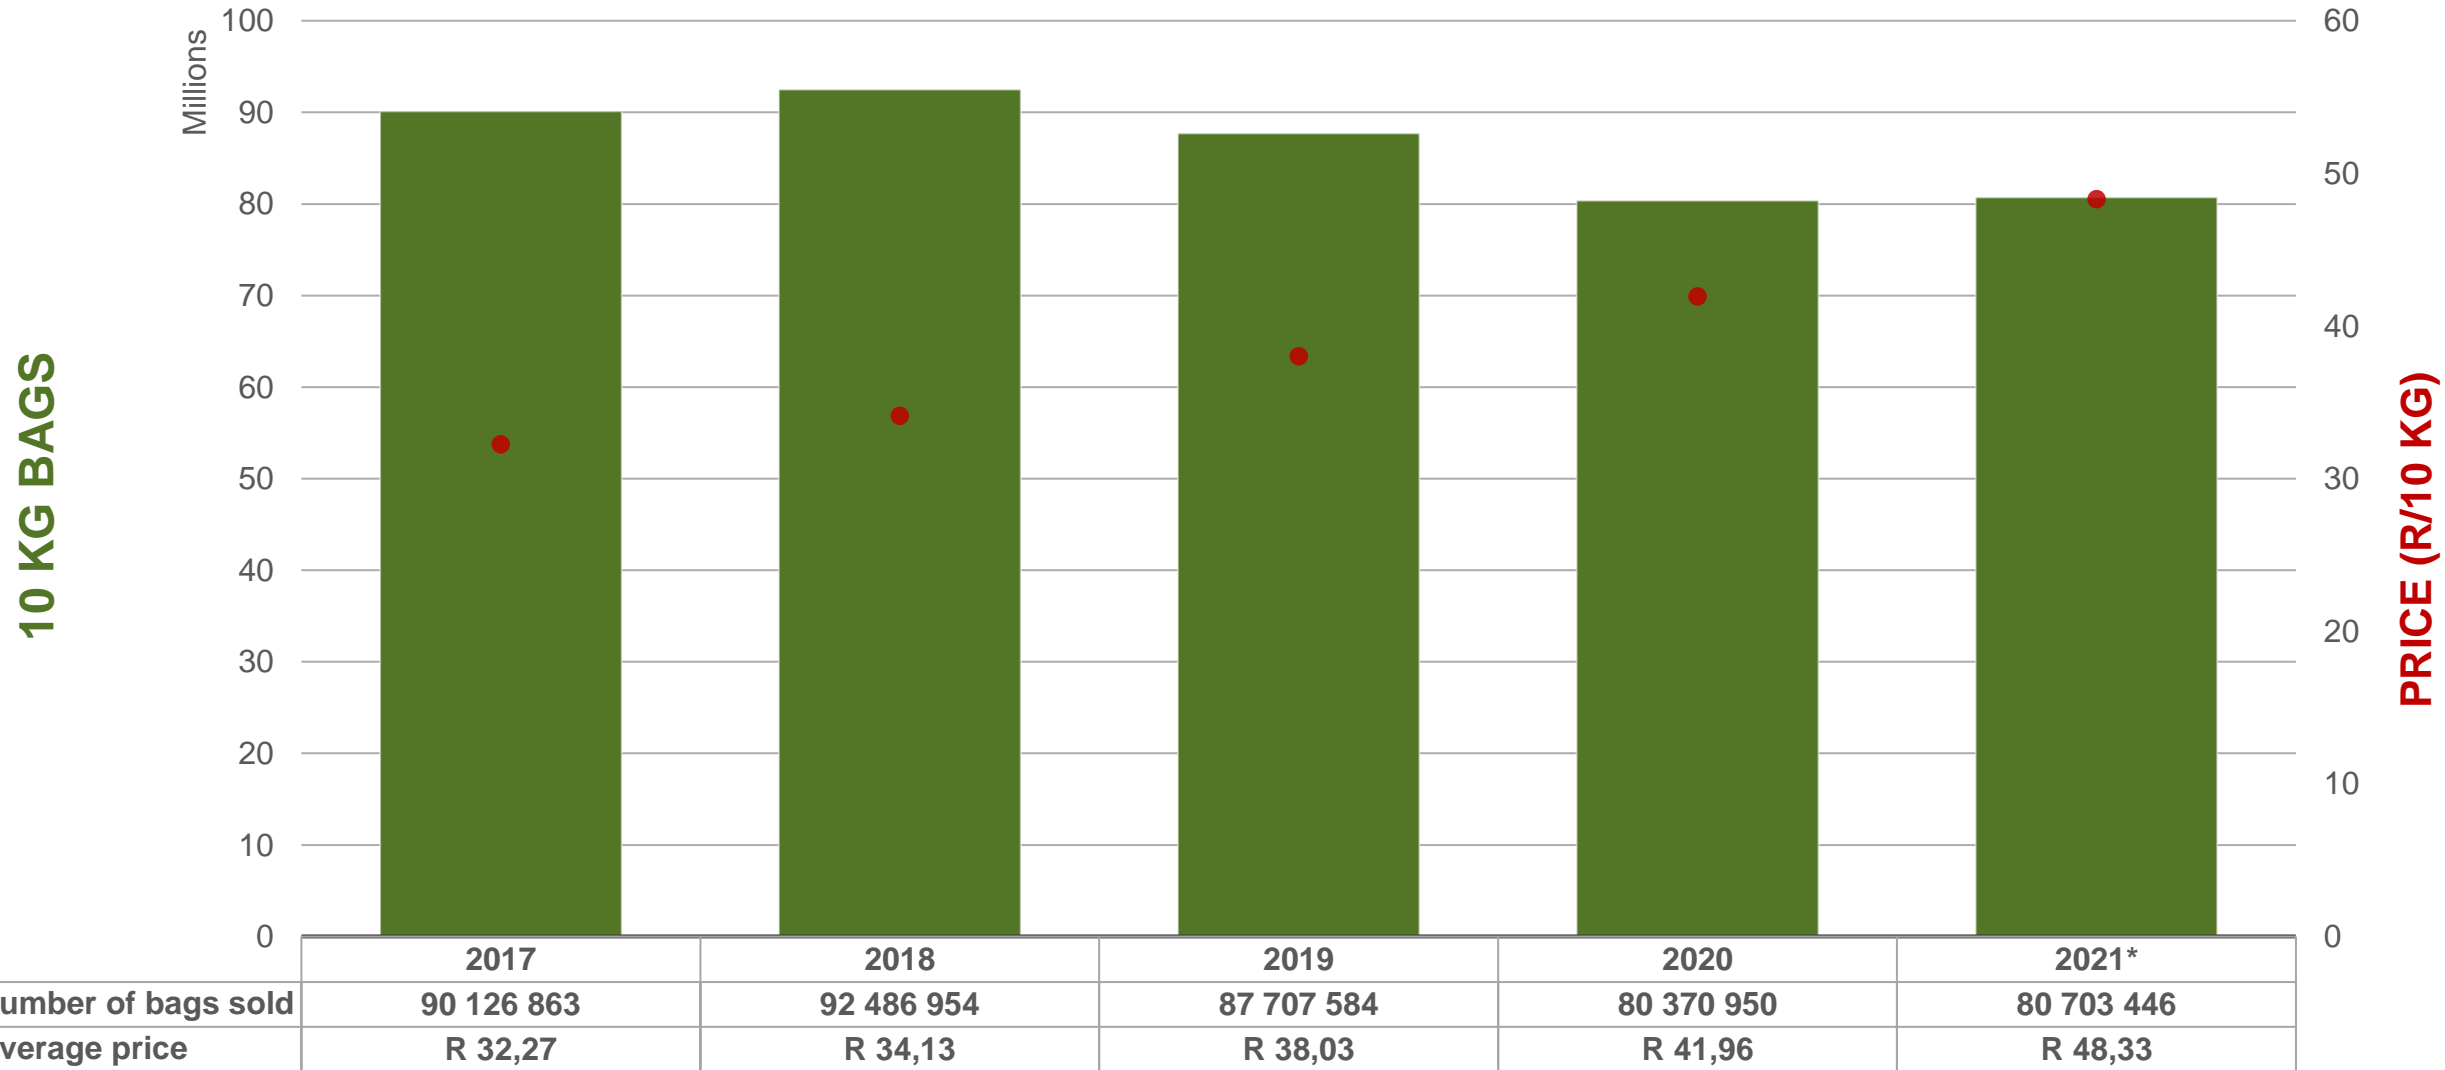

Weekly Market Information

08 October 2021

Potatoes
Aartappels SA

www.potatoes.co.za

Average weekly price – all markets & all classes

| Weekly price | |
|--------------|------------------------|
| R87,76 | ↓ 7,32% (week on week) |

Cumulative total number of 10 kg bags sold on markets: First 40 weeks of each year

Sold 3.84 million bags less than the **5-year average** (2016 to 2020) of the first 40 weeks

RSA daily Price versus Daily Available stocks (all classes & all sizes)

Average Class 1 Medium prices in regions

Limpopo: Amount of 10 kg bags per week sold on FPMs (all classes)

Sold 509 225 bags more than the 5-year average of the first 40 weeks.

Sandveld: Amount of 10 kg bags per week sold on FPMs (all classes)

Sold 404 138 bags less than the 5-year average of the first 40 weeks.

Western Free State: Amount of 10 kg bags per week sold on FPMs (all classes)

Sold 3.91 million bags less than the **5-year average** of the first 40 weeks.