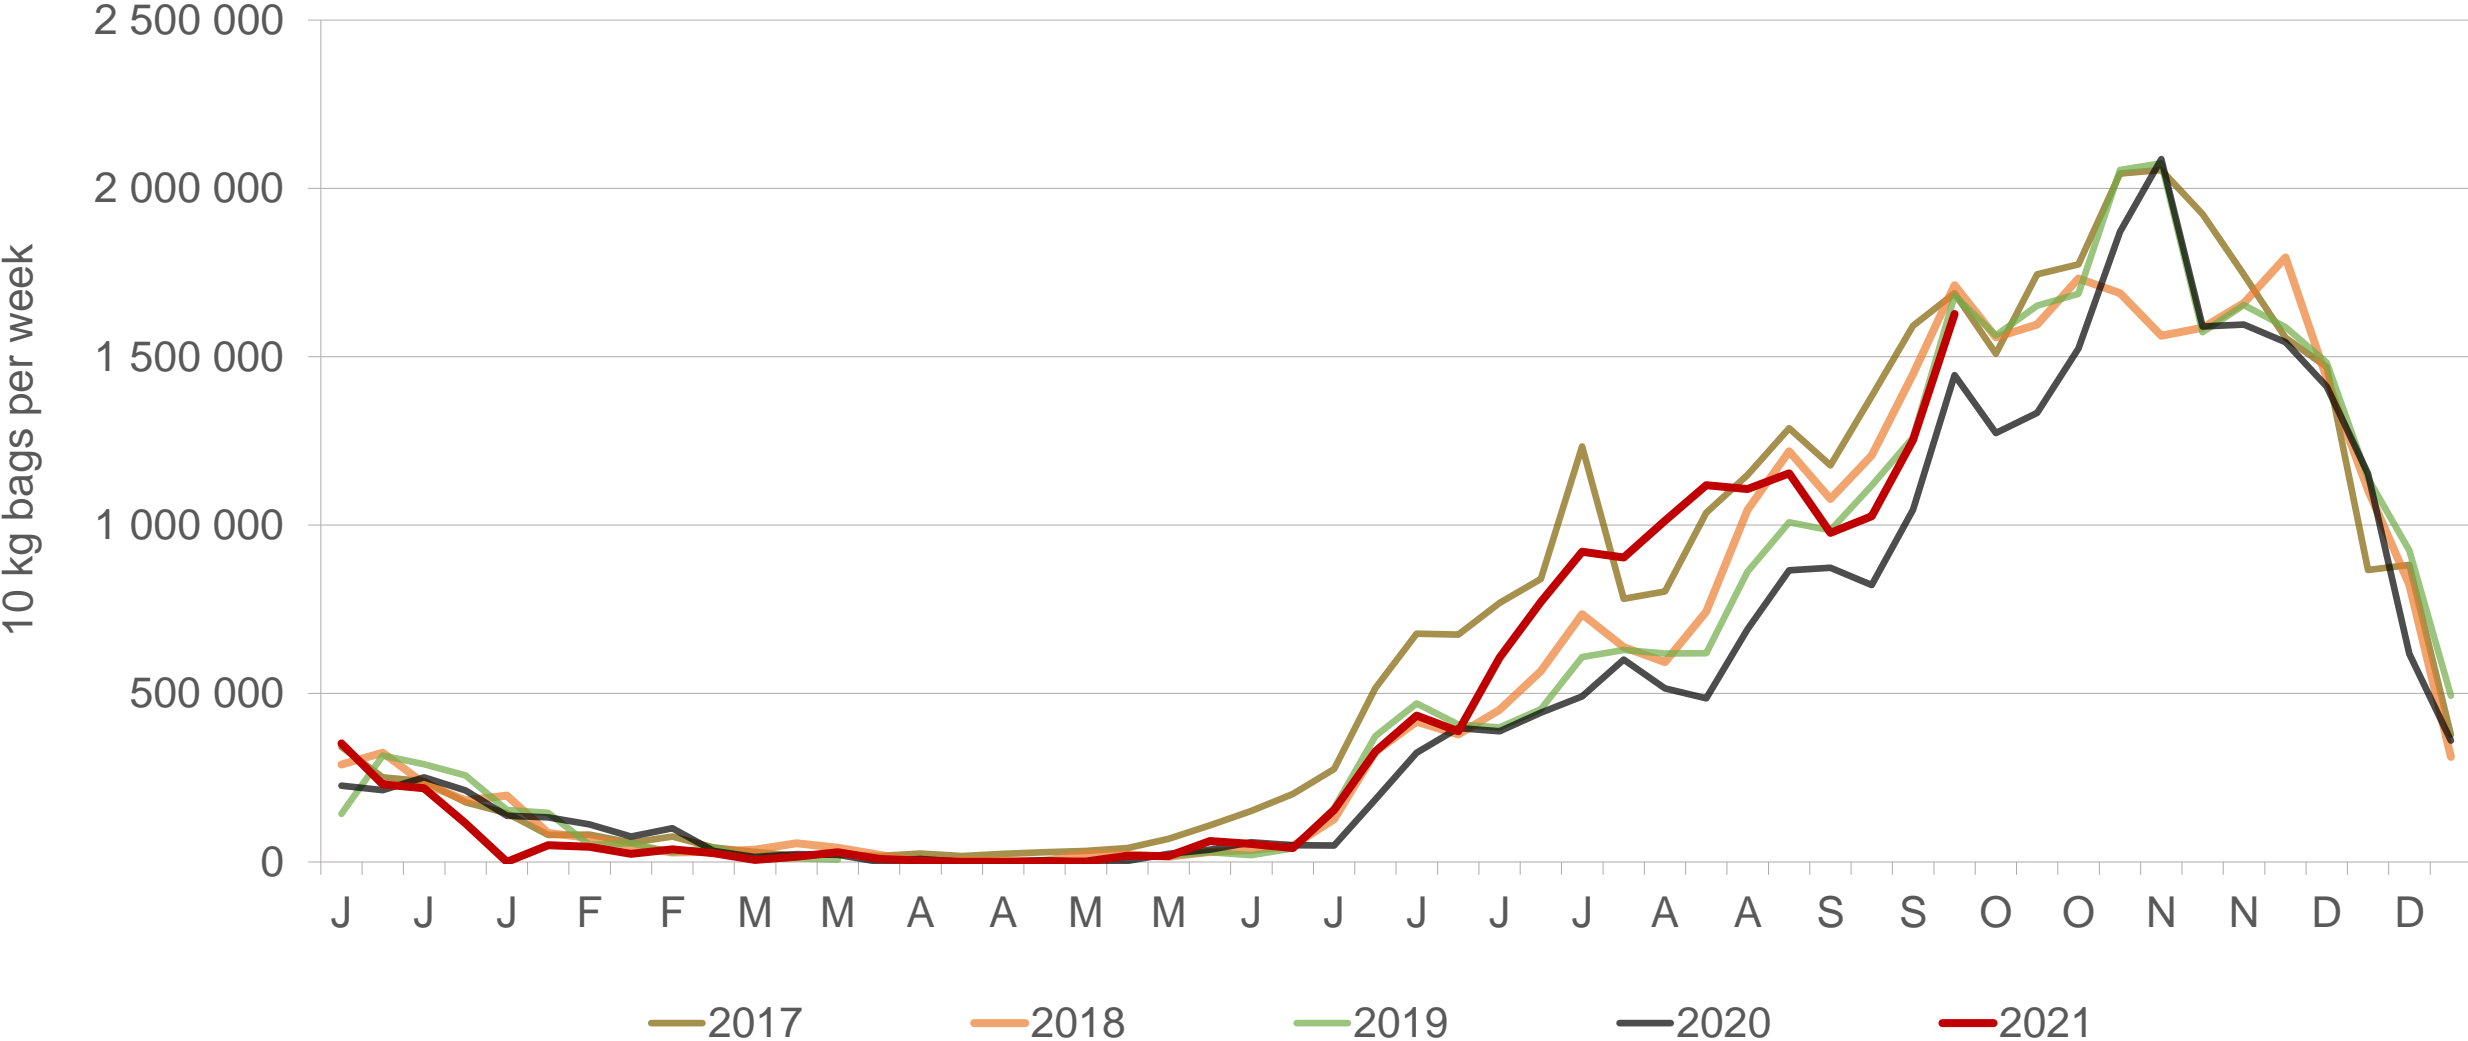

Cumulative total number of 10 kg bags sold on markets: First 40 weeks of each year

Sold 3.84 million bags less than the **5-year average** (2016 to 2020) of the first 40 weeks

RSA daily Price versus Daily Available stocks (all classes & all sizes)

Average Class 1 Medium prices in regions

Limpopo: Amount of 10 kg bags per week sold on FPMs (all classes)

Sold 509 225 bags more than the 5-year average of the first 40 weeks.

Sandveld: Amount of 10 kg bags per week sold on FPMs (all classes)

Sold 404 138 bags less than the 5-year average of the first 40 weeks.

Western Free State: Amount of 10 kg bags per week sold on FPMs (all classes)

Sold 3.91 million bags less than the **5-year average** of the first 40 weeks.