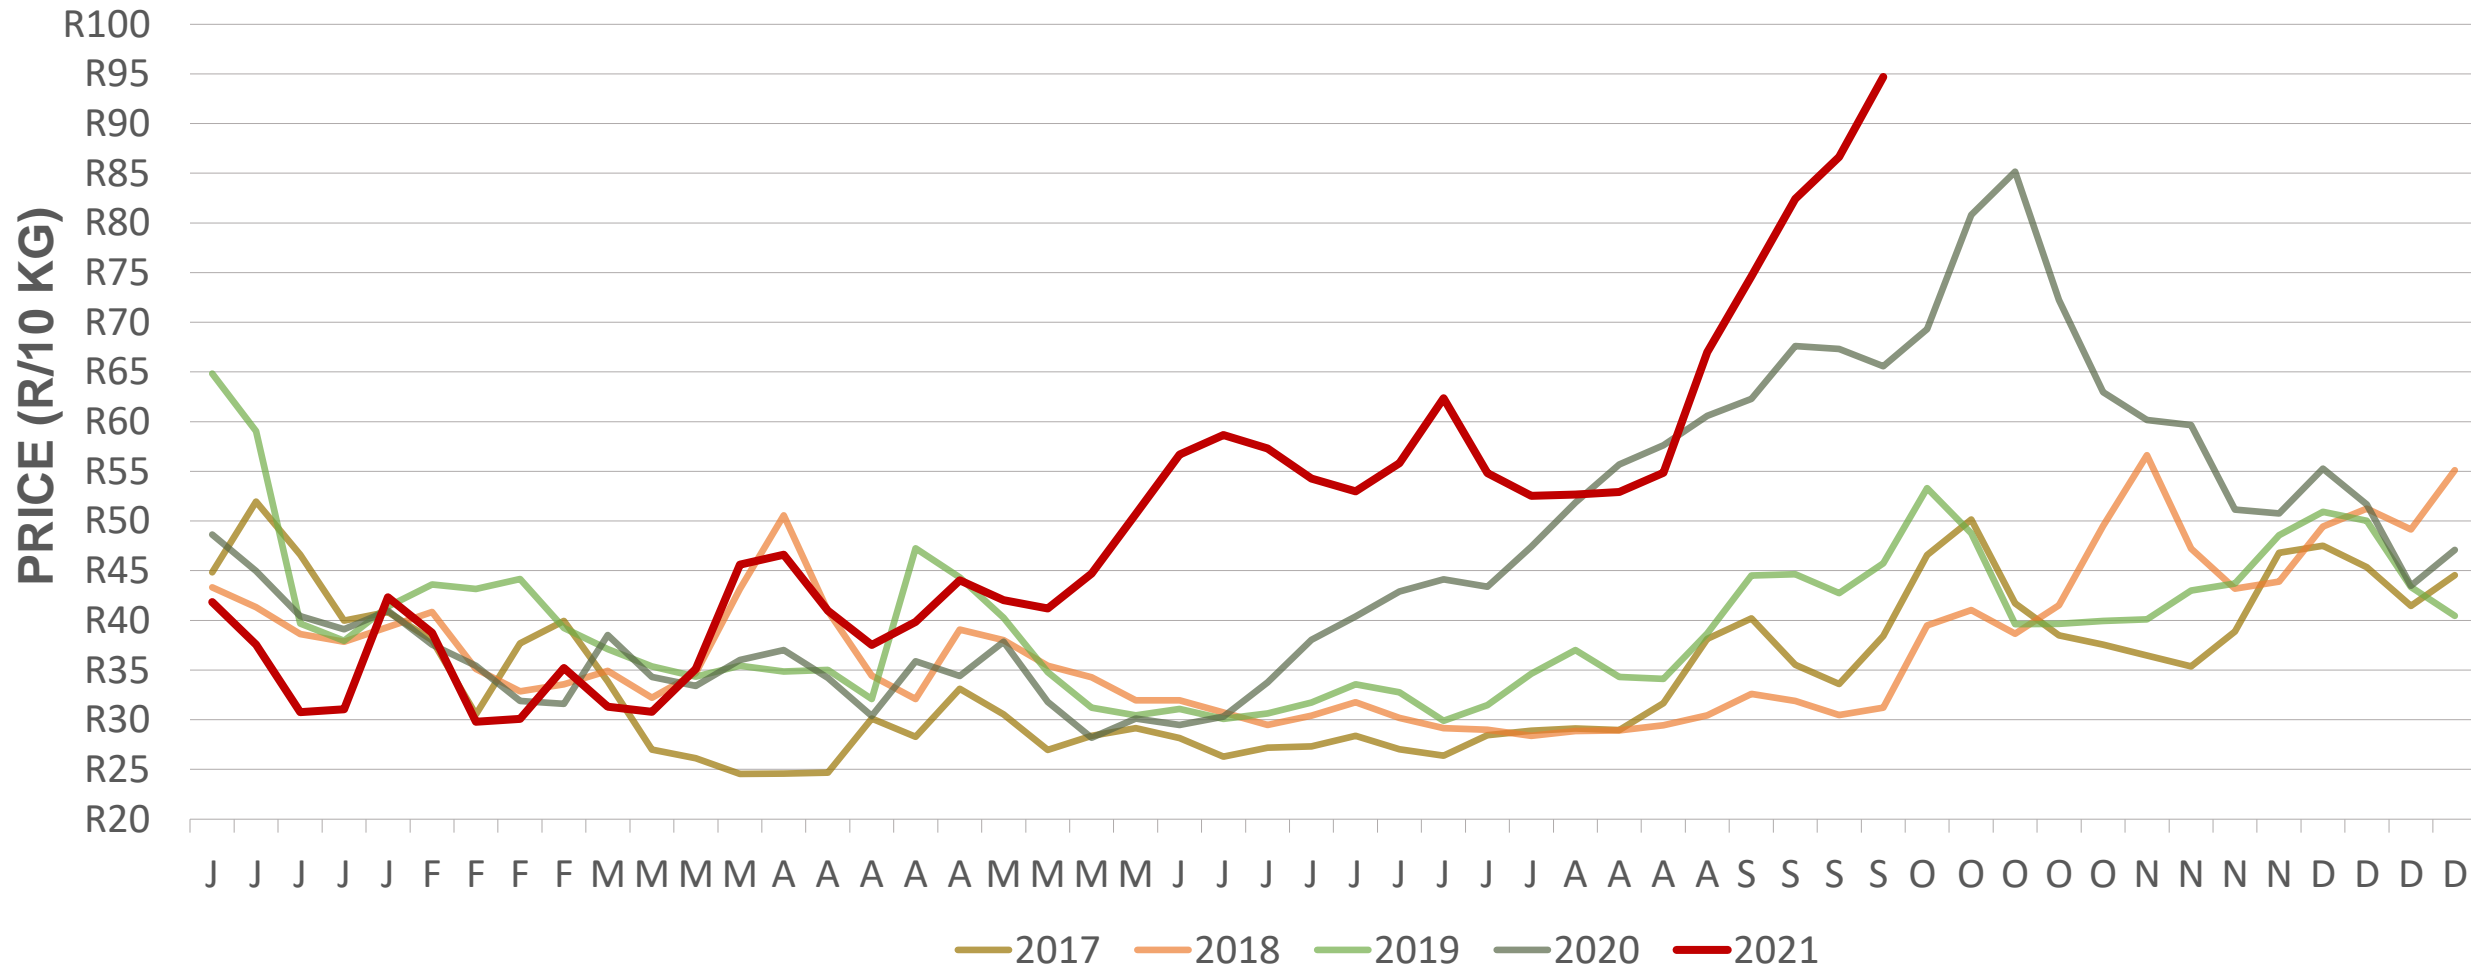

Potatoes
Aartappels SA

Weekly Market Information

01 October 2021

www.potatoes.co.za

Average weekly price – all markets & all classes

| | |
|---------------------|--|
| Weekly price | |
| R94,69 |  9,30% (week on week) |

Cumulative total number of 10 kg bags sold on markets: First 39 weeks of each year

Sold 3.93 million bags less than the **5-year average** (2016 to 2020) of the first 39 weeks

RSA daily Price versus Daily Available stocks (all classes & all sizes)

Average Class 1 Medium prices in regions

Limpopo: Amount of 10 kg bags per week sold on FPMs (all classes)

Sold 523 299 bags more than the **5-year average** of the first 39 weeks.

Western Free State: Amount of 10 kg bags per week sold on FPMs (all classes)

Sold 3.76 million bags less than the 5-year average of the first 39 weeks.

Sandveld: Amount of 10 kg bags per week sold on FPMs (all classes)

Sold 380 040 bags less than the 5-year average of the first 39 weeks.