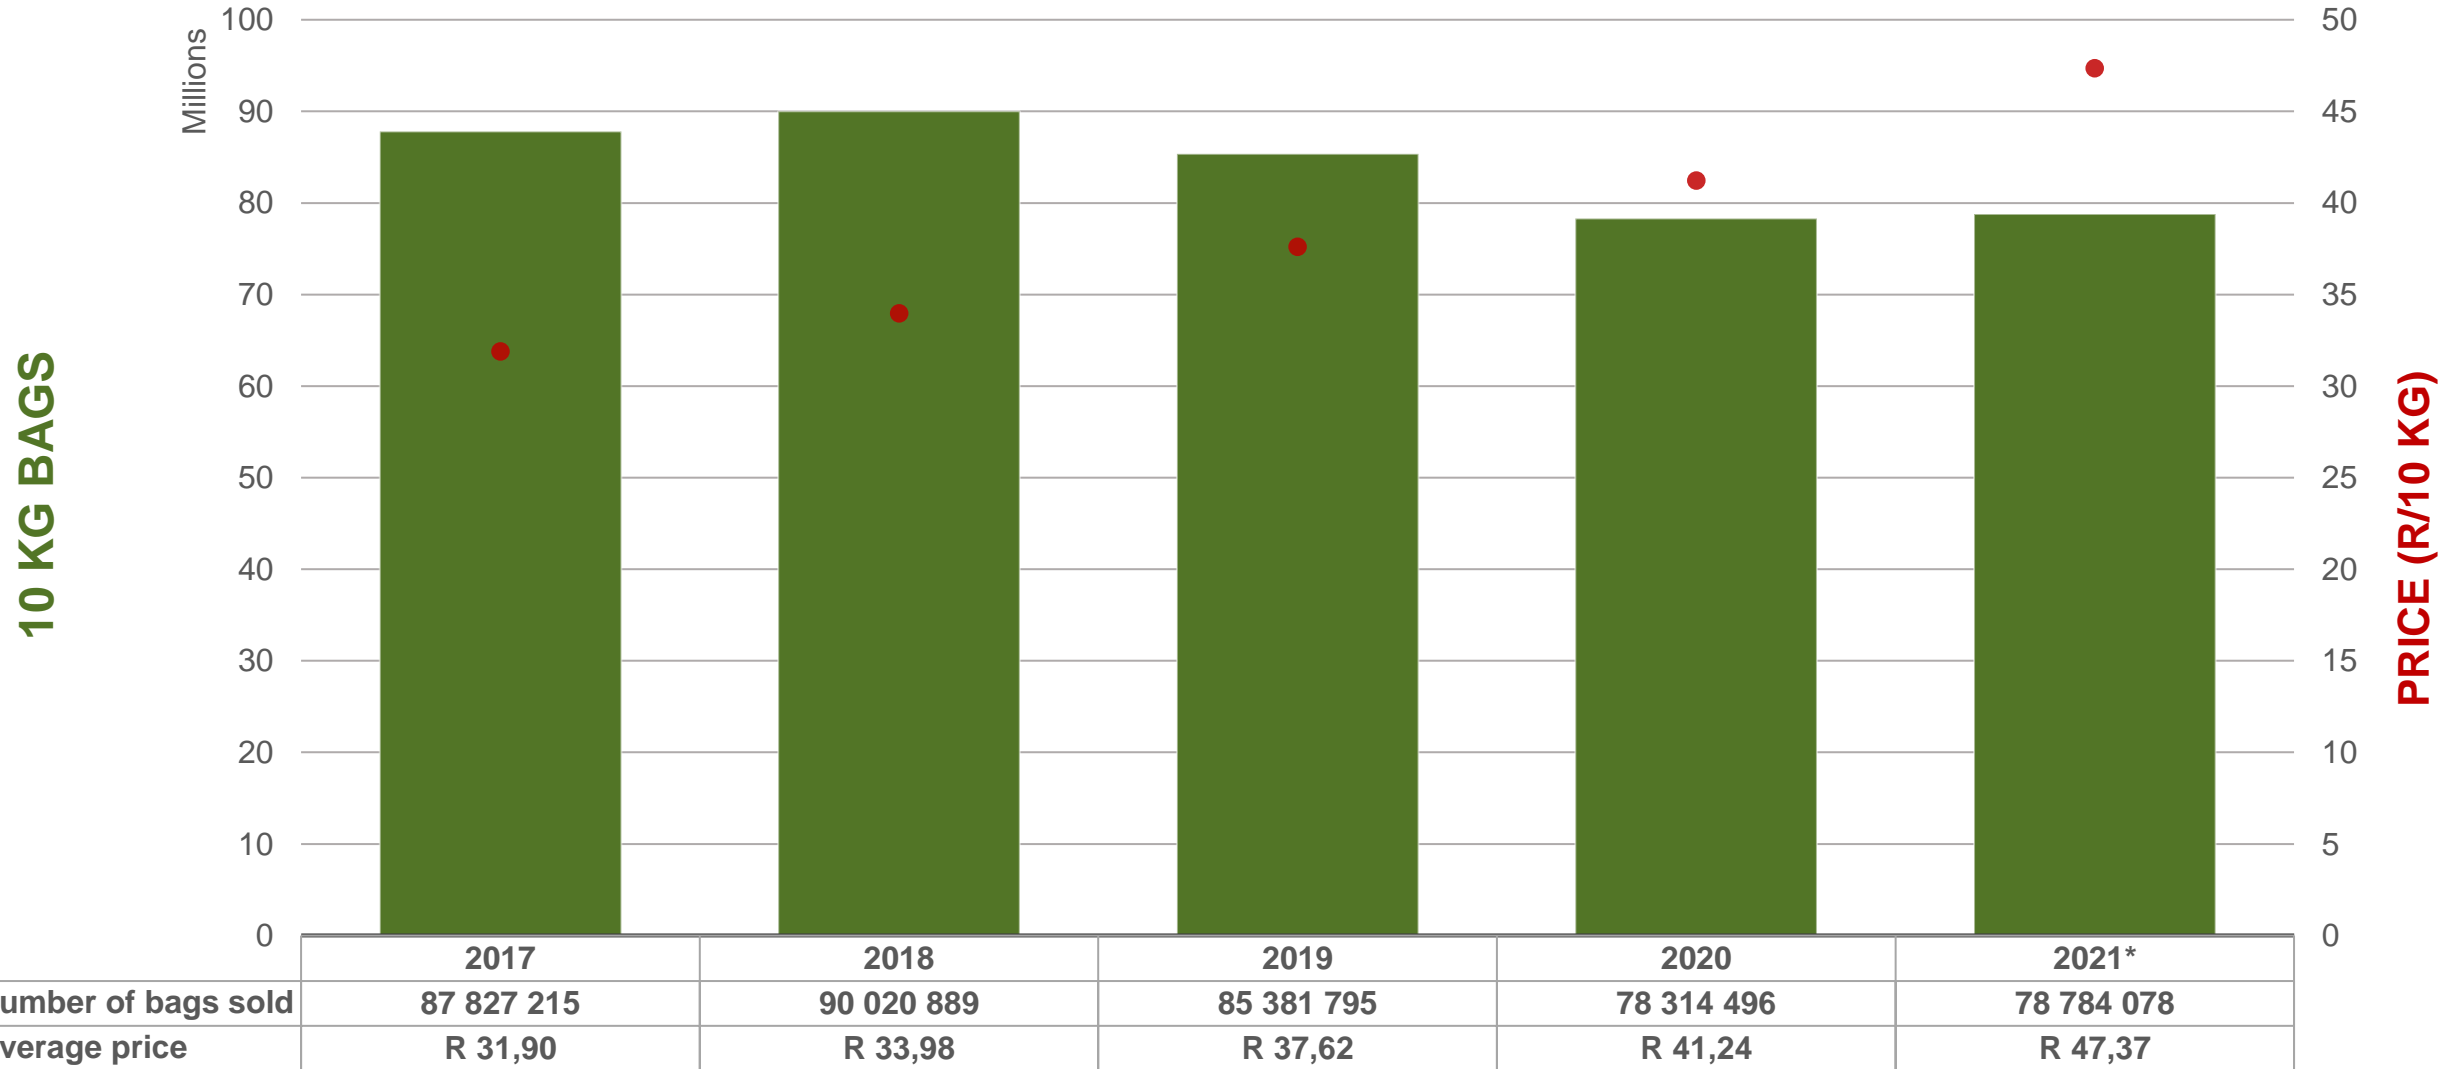

Potatoes
Aartappels SA

Weekly Market Information

01 October 2021

www.potatoes.co.za

Average weekly price – all markets & all classes

| | |
|---------------------|--|
| Weekly price | |
| R94,69 |  9,30% (week on week) |

Cumulative total number of 10 kg bags sold on markets: First 39 weeks of each year

Sold 3.93 million bags less than the **5-year average** (2016 to 2020) of the first 39 weeks

RSA daily Price versus Daily Available stocks (all classes & all sizes)

Average Class 1 Medium prices in regions

Limpopo: Amount of 10 kg bags per week sold on FPMs (all classes)

Sold 523 299 bags more than the **5-year average** of the first 39 weeks.

Western Free State: Amount of 10 kg bags per week sold on FPMs (all classes)

Sold 3.76 million bags less than the 5-year average of the first 39 weeks.

Sandveld: Amount of 10 kg bags per week sold on FPMs (all classes)

Sold 380 040 bags less than the 5-year average of the first 39 weeks.