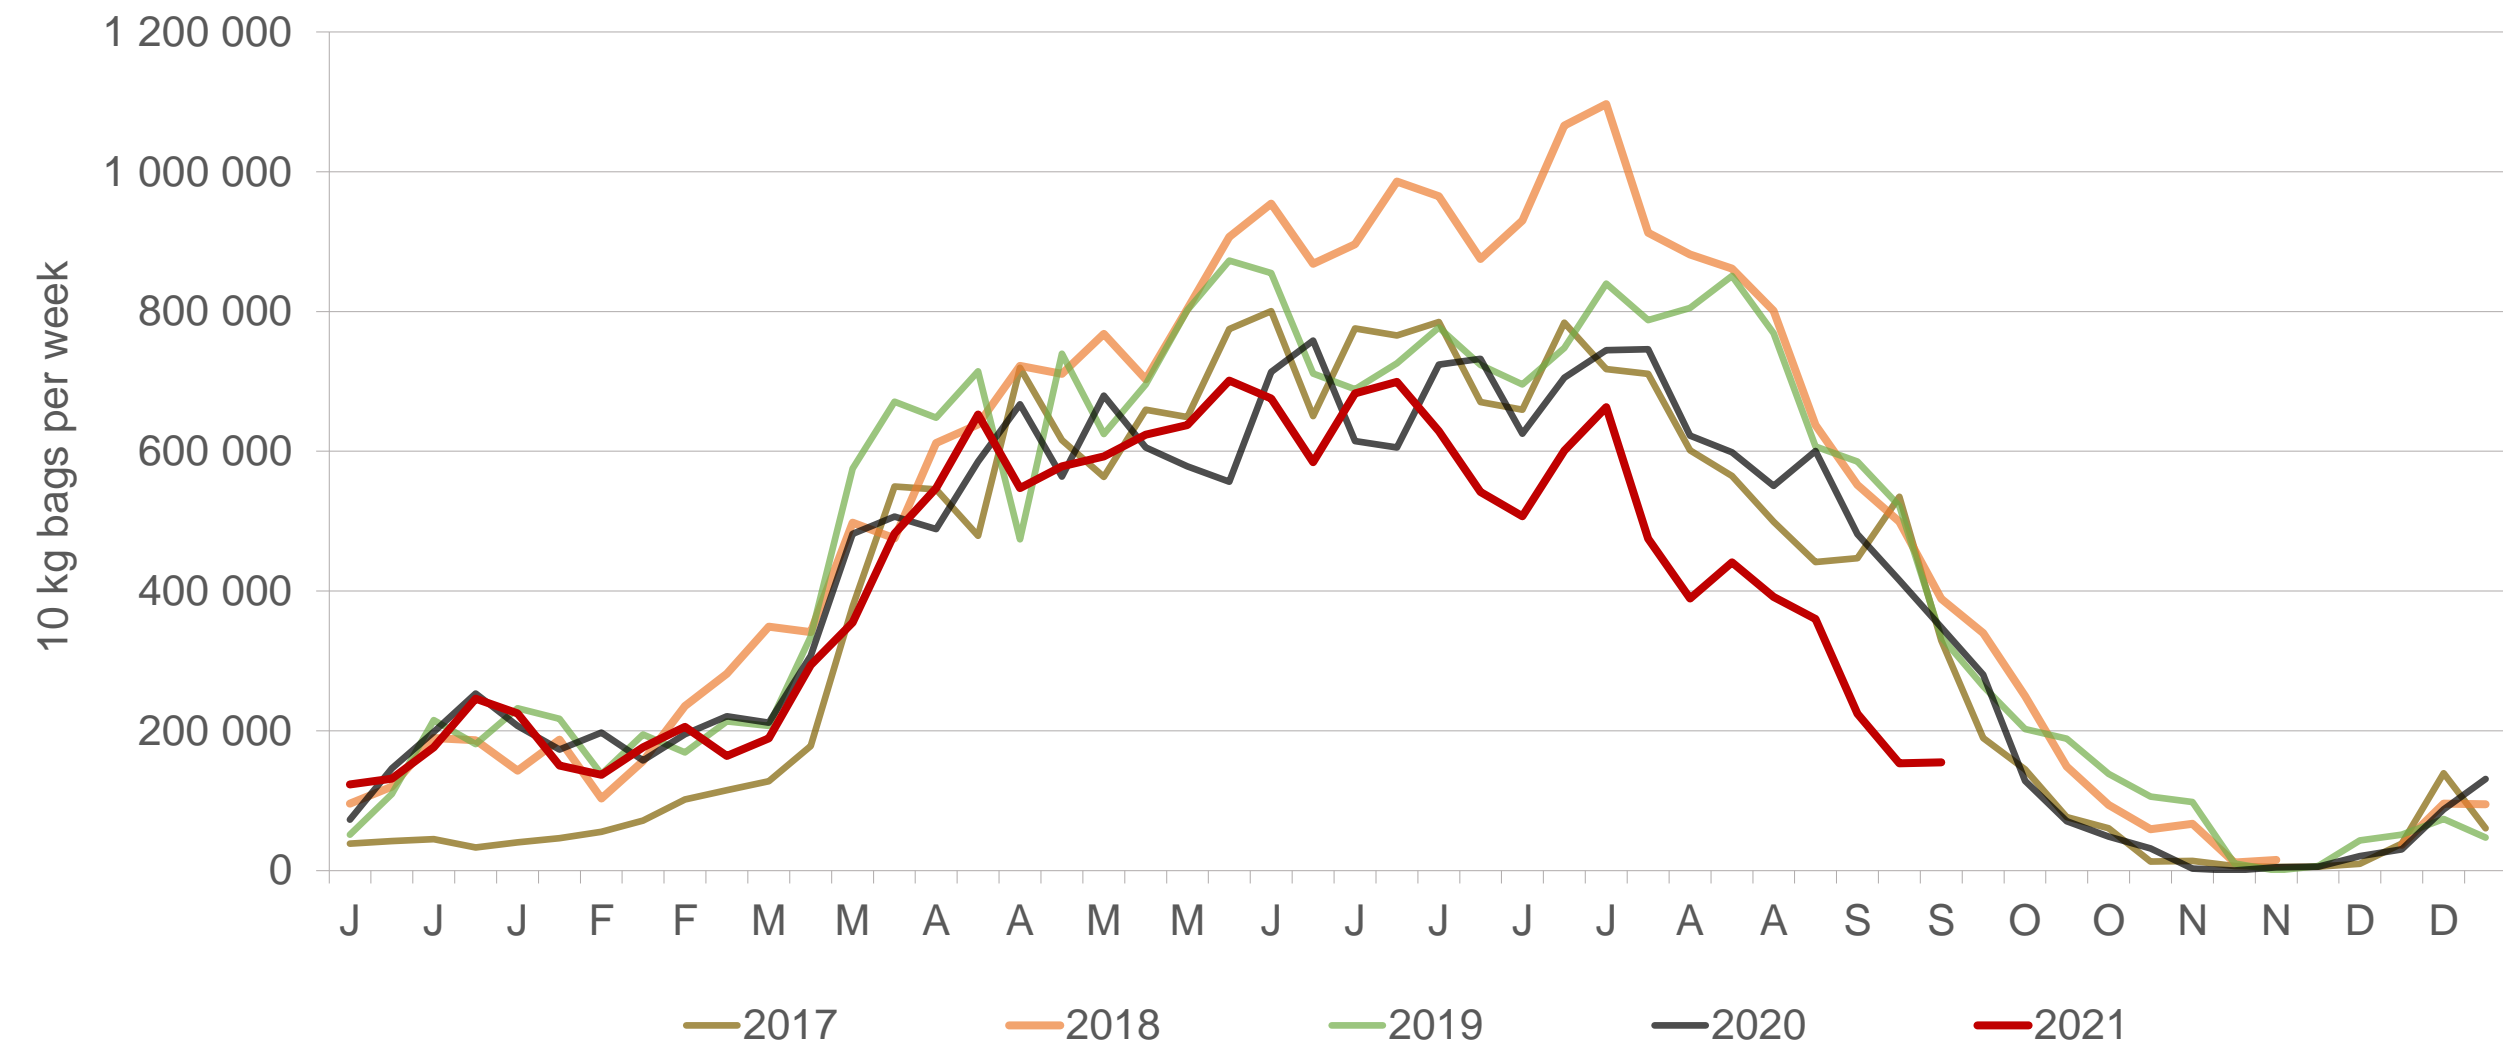

Cumulative total number of 10 kg bags sold on markets: First 39 weeks of each year

Sold 3.93 million bags less than the **5-year average** (2016 to 2020) of the first 39 weeks

RSA daily Price versus Daily Available stocks (all classes & all sizes)

Average Class 1 Medium prices in regions

Limpopo: Amount of 10 kg bags per week sold on FPMs (all classes)

Sold 523 299 bags more than the **5-year average** of the first 39 weeks.

Western Free State: Amount of 10 kg bags per week sold on FPMs (all classes)

Sold 3.76 million bags less than the 5-year average of the first 39 weeks.

Sandveld: Amount of 10 kg bags per week sold on FPMs (all classes)

Sold 380 040 bags less than the 5-year average of the first 39 weeks.