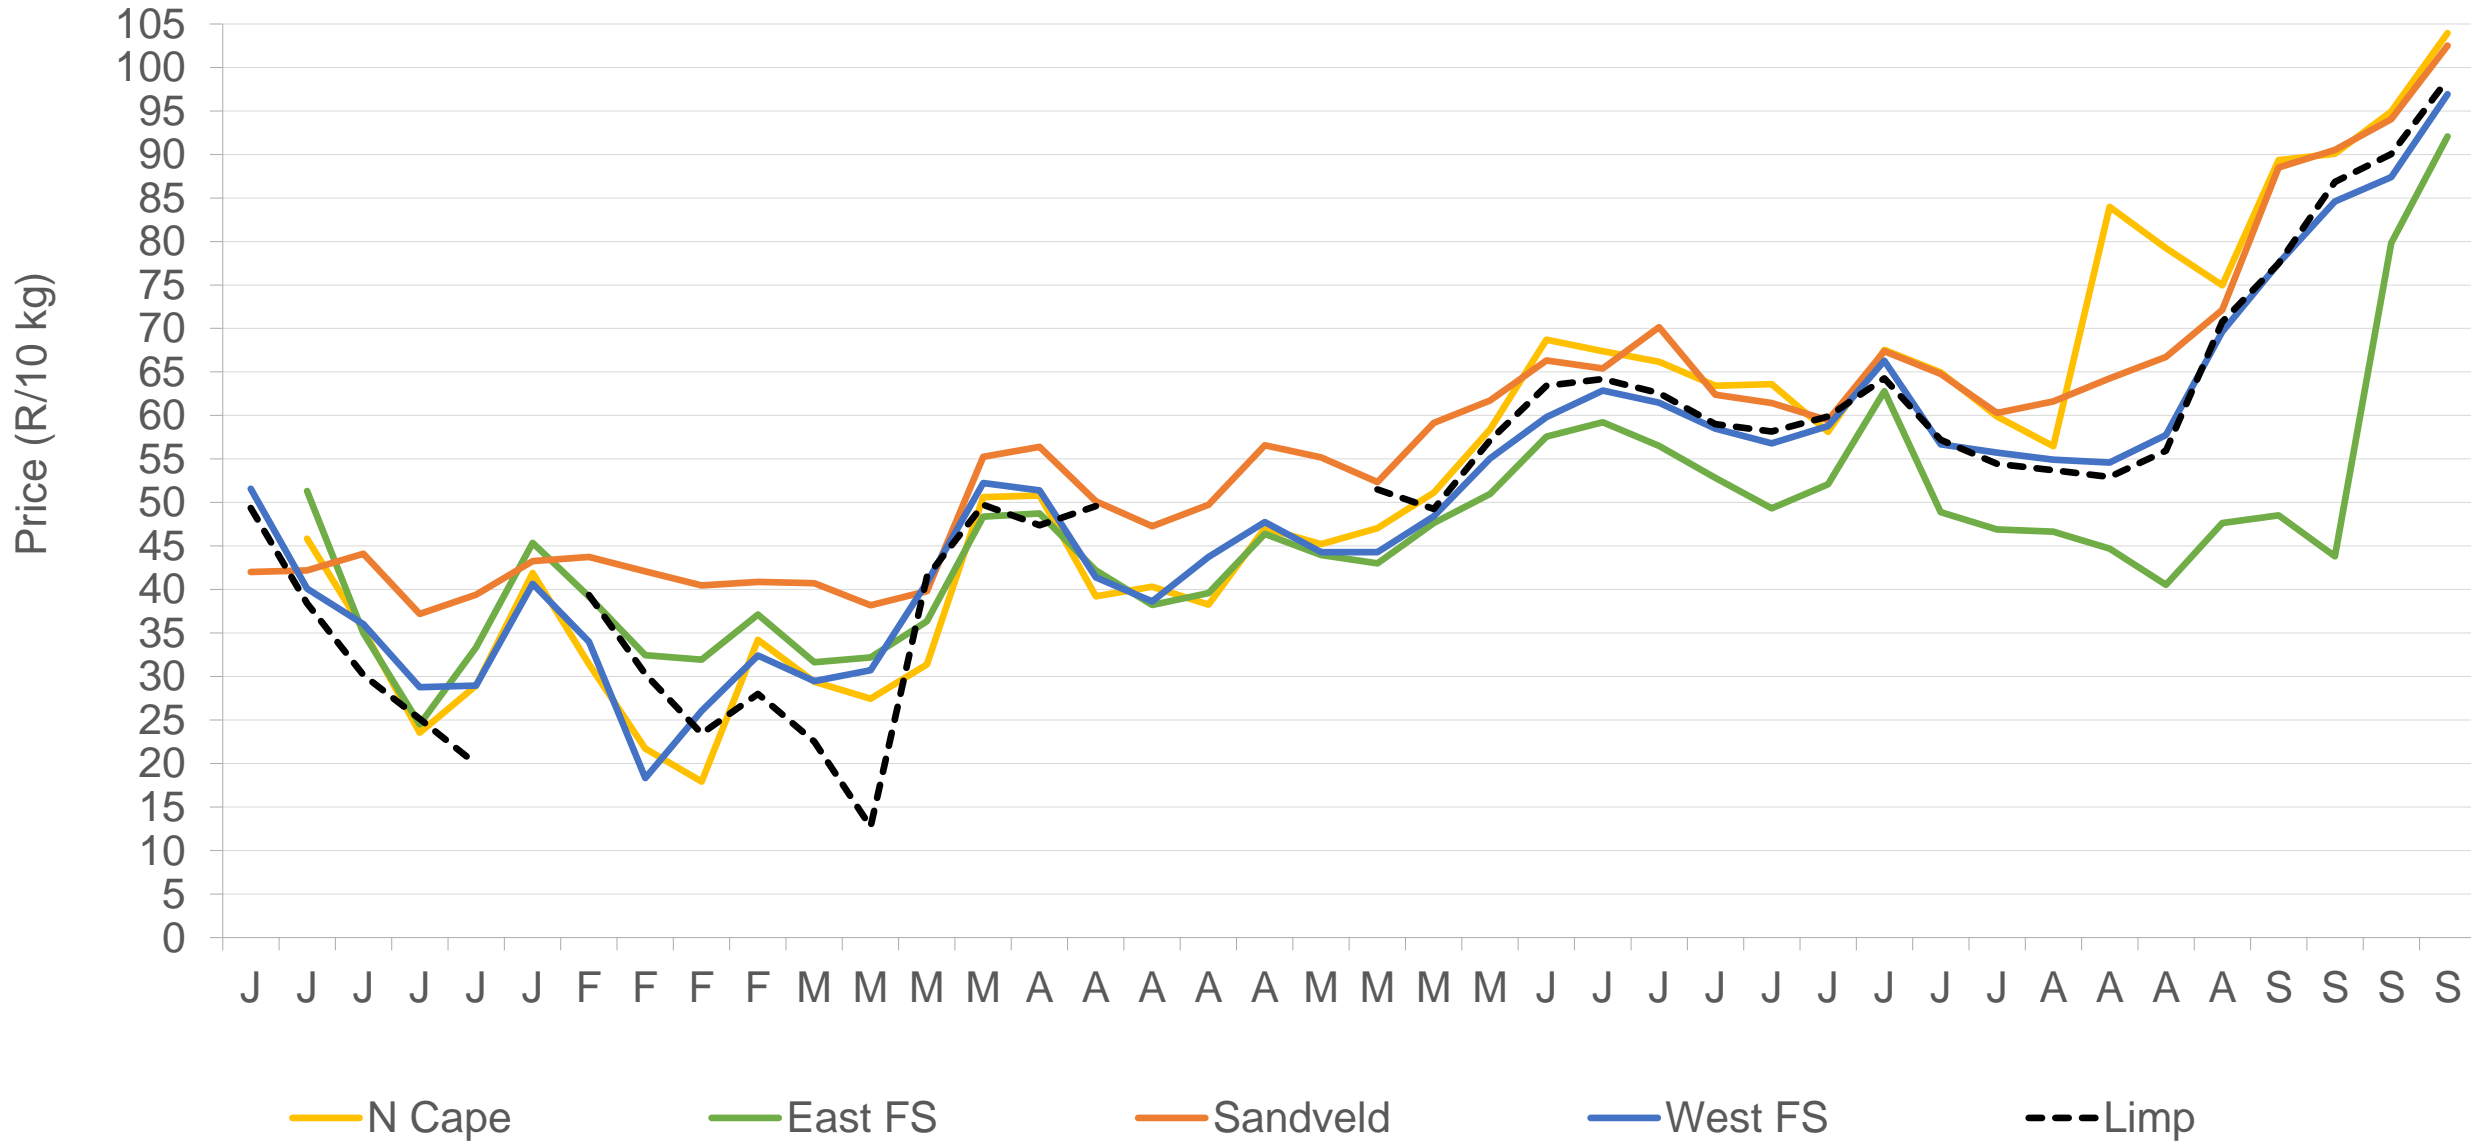

Cumulative total number of 10 kg bags sold on markets: First 39 weeks of each year

Sold 3.93 million bags less than the **5-year average** (2016 to 2020) of the first 39 weeks

RSA daily Price versus Daily Available stocks (all classes & all sizes)

Average Class 1 Medium prices in regions

Limpopo: Amount of 10 kg bags per week sold on FPMs (all classes)

Sold 523 299 bags more than the **5-year average** of the first 39 weeks.

Western Free State: Amount of 10 kg bags per week sold on FPMs (all classes)