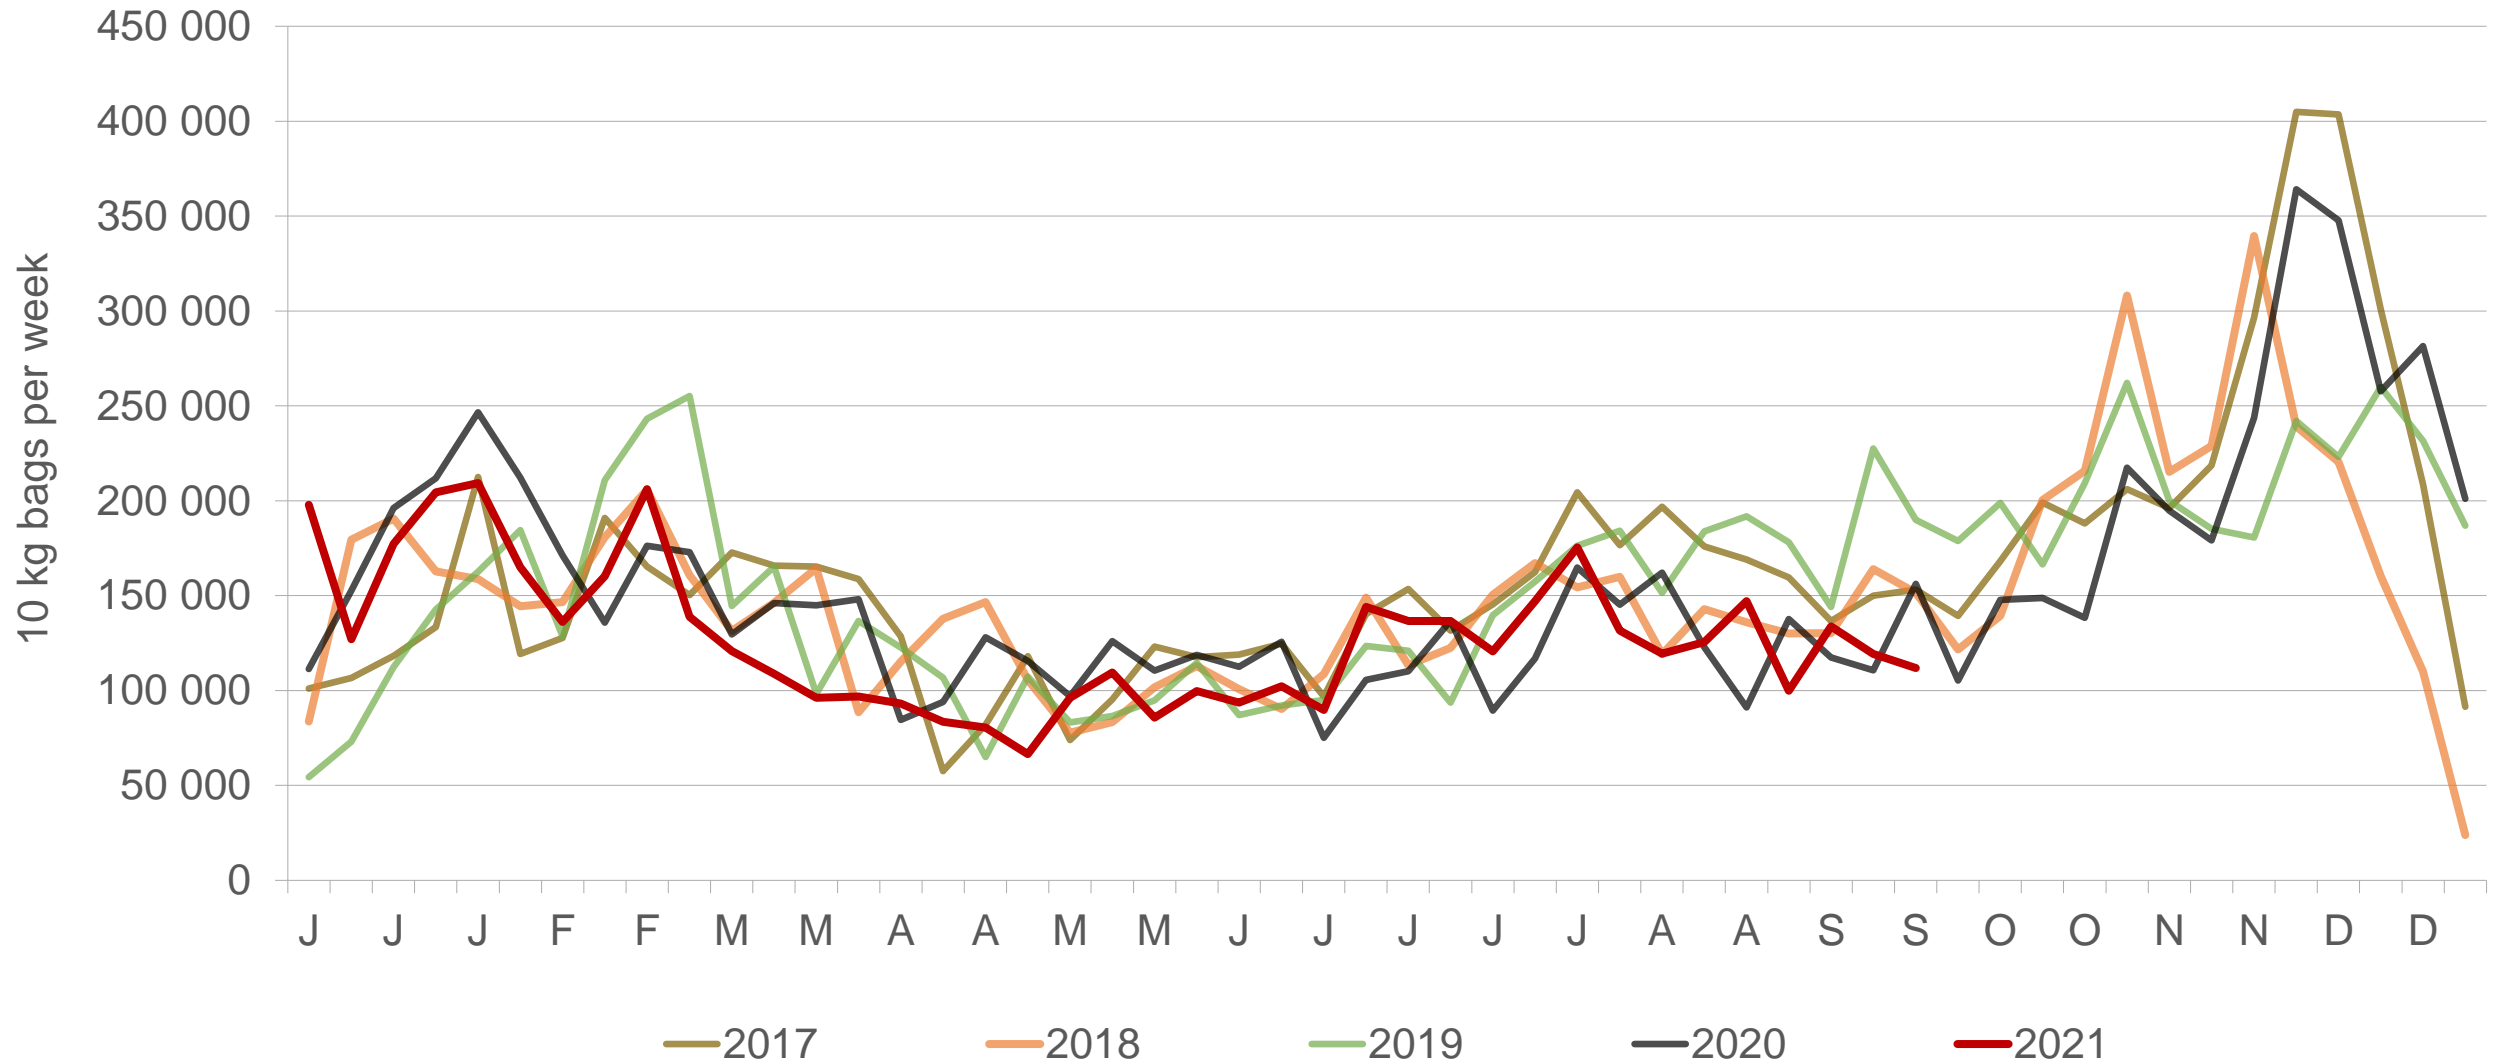

Cumulative total number of 10 kg bags sold on markets: First 39 weeks of each year

Sold 3.93 million bags less than the **5-year average** (2016 to 2020) of the first 39 weeks

RSA daily Price versus Daily Available stocks (all classes & all sizes)

Average Class 1 Medium prices in regions

Limpopo: Amount of 10 kg bags per week sold on FPMs (all classes)

Sold 523 299 bags more than the **5-year average** of the first 39 weeks.

Western Free State: Amount of 10 kg bags per week sold on FPMs (all classes)

Sold 3.76 million bags less than the 5-year average of the first 39 weeks.

Sandveld: Amount of 10 kg bags per week sold on FPMs (all classes)

Sold 380 040 bags less than the 5-year average of the first 39 weeks.