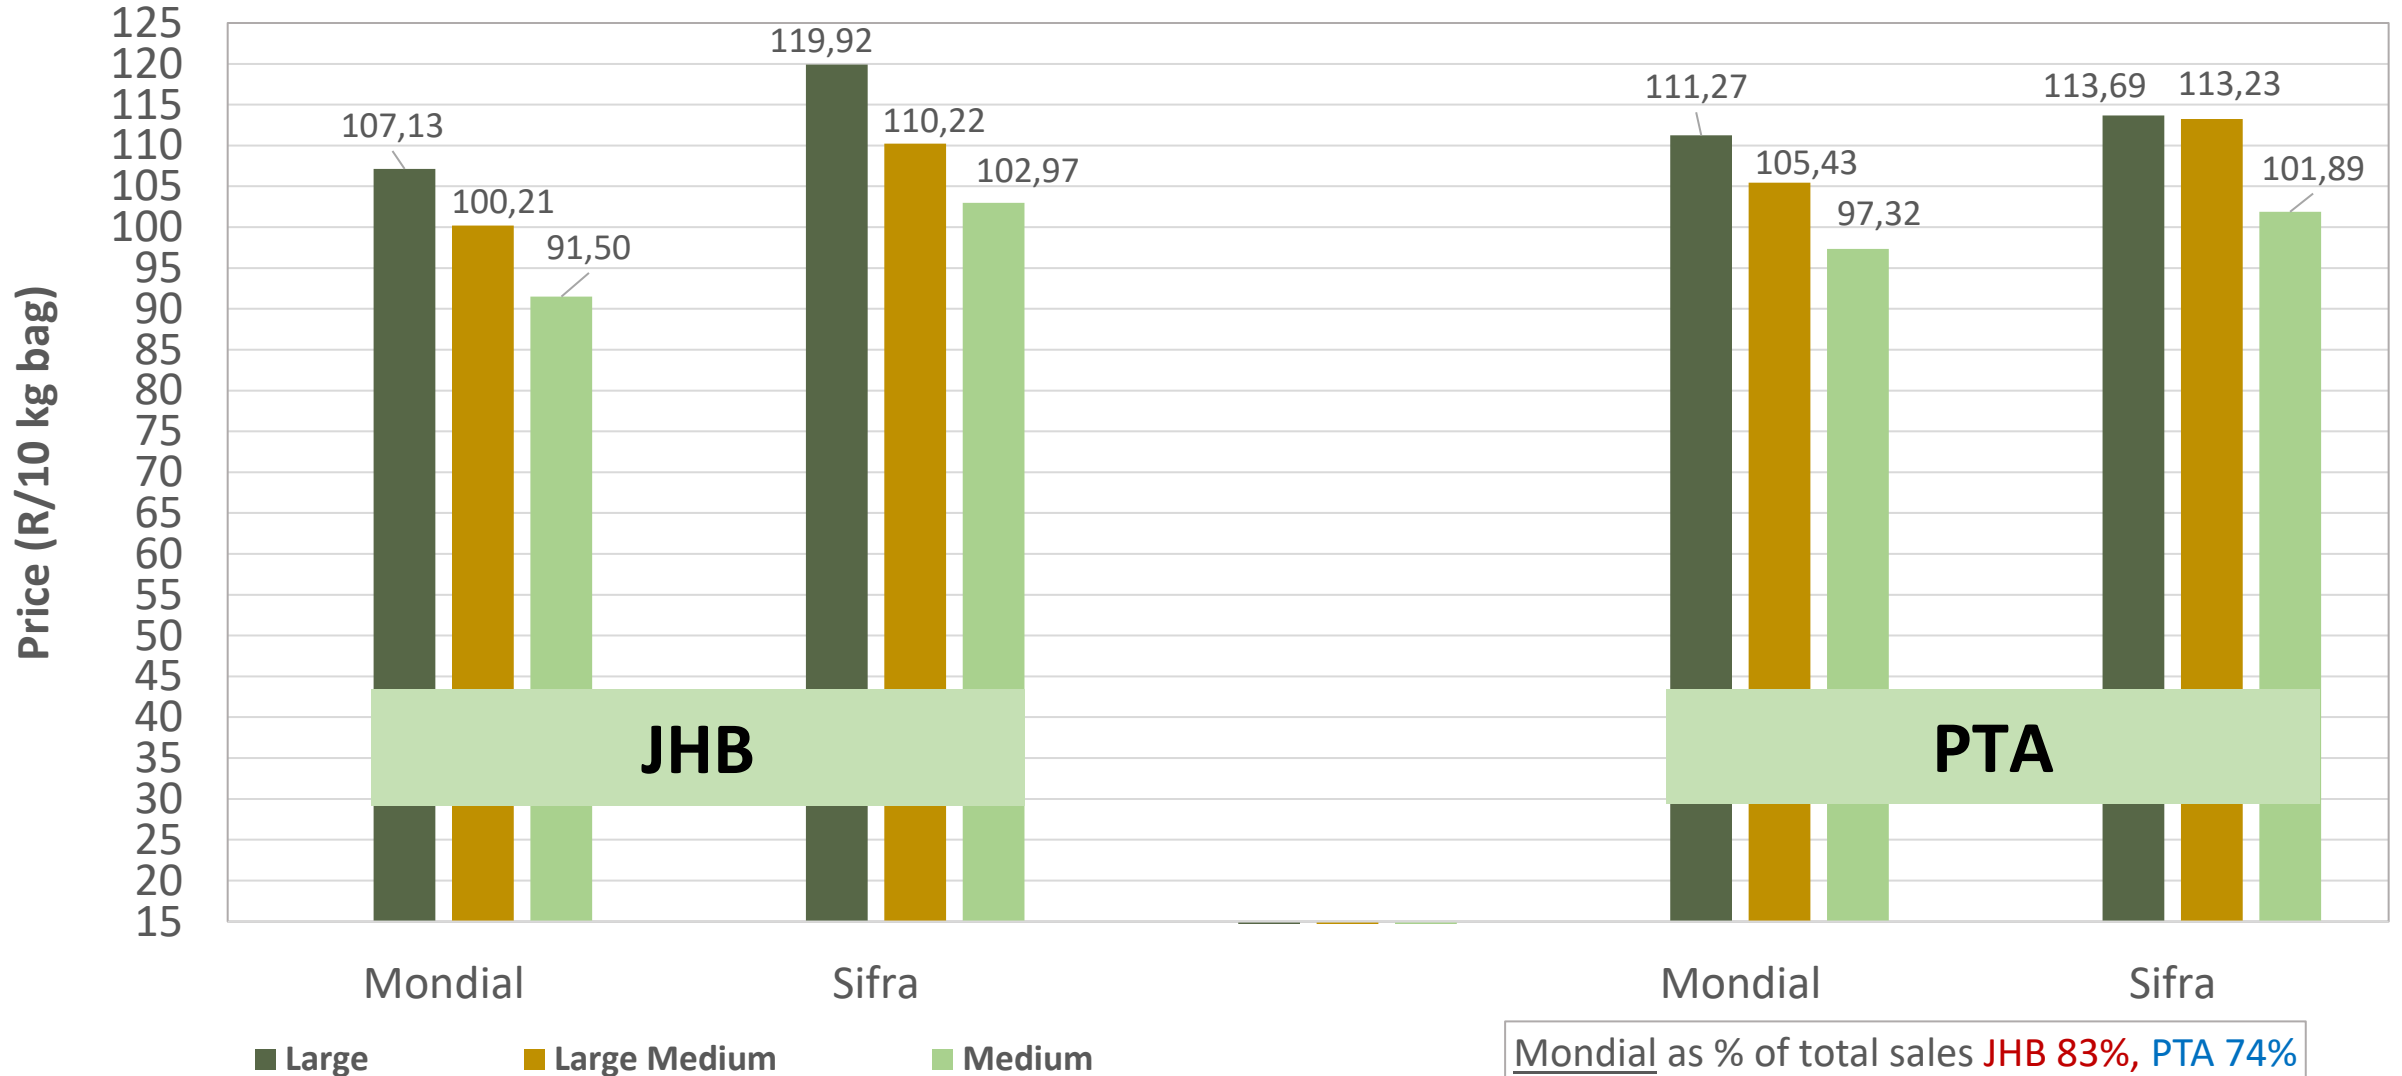

PTA & JHB markets: Average Prices - Different Sizes (only 10 kg bags)

Mondial as % of total sales JHB 83%, PTA 74%
Sifra as % of total sales JHB 4%, PTA 8%