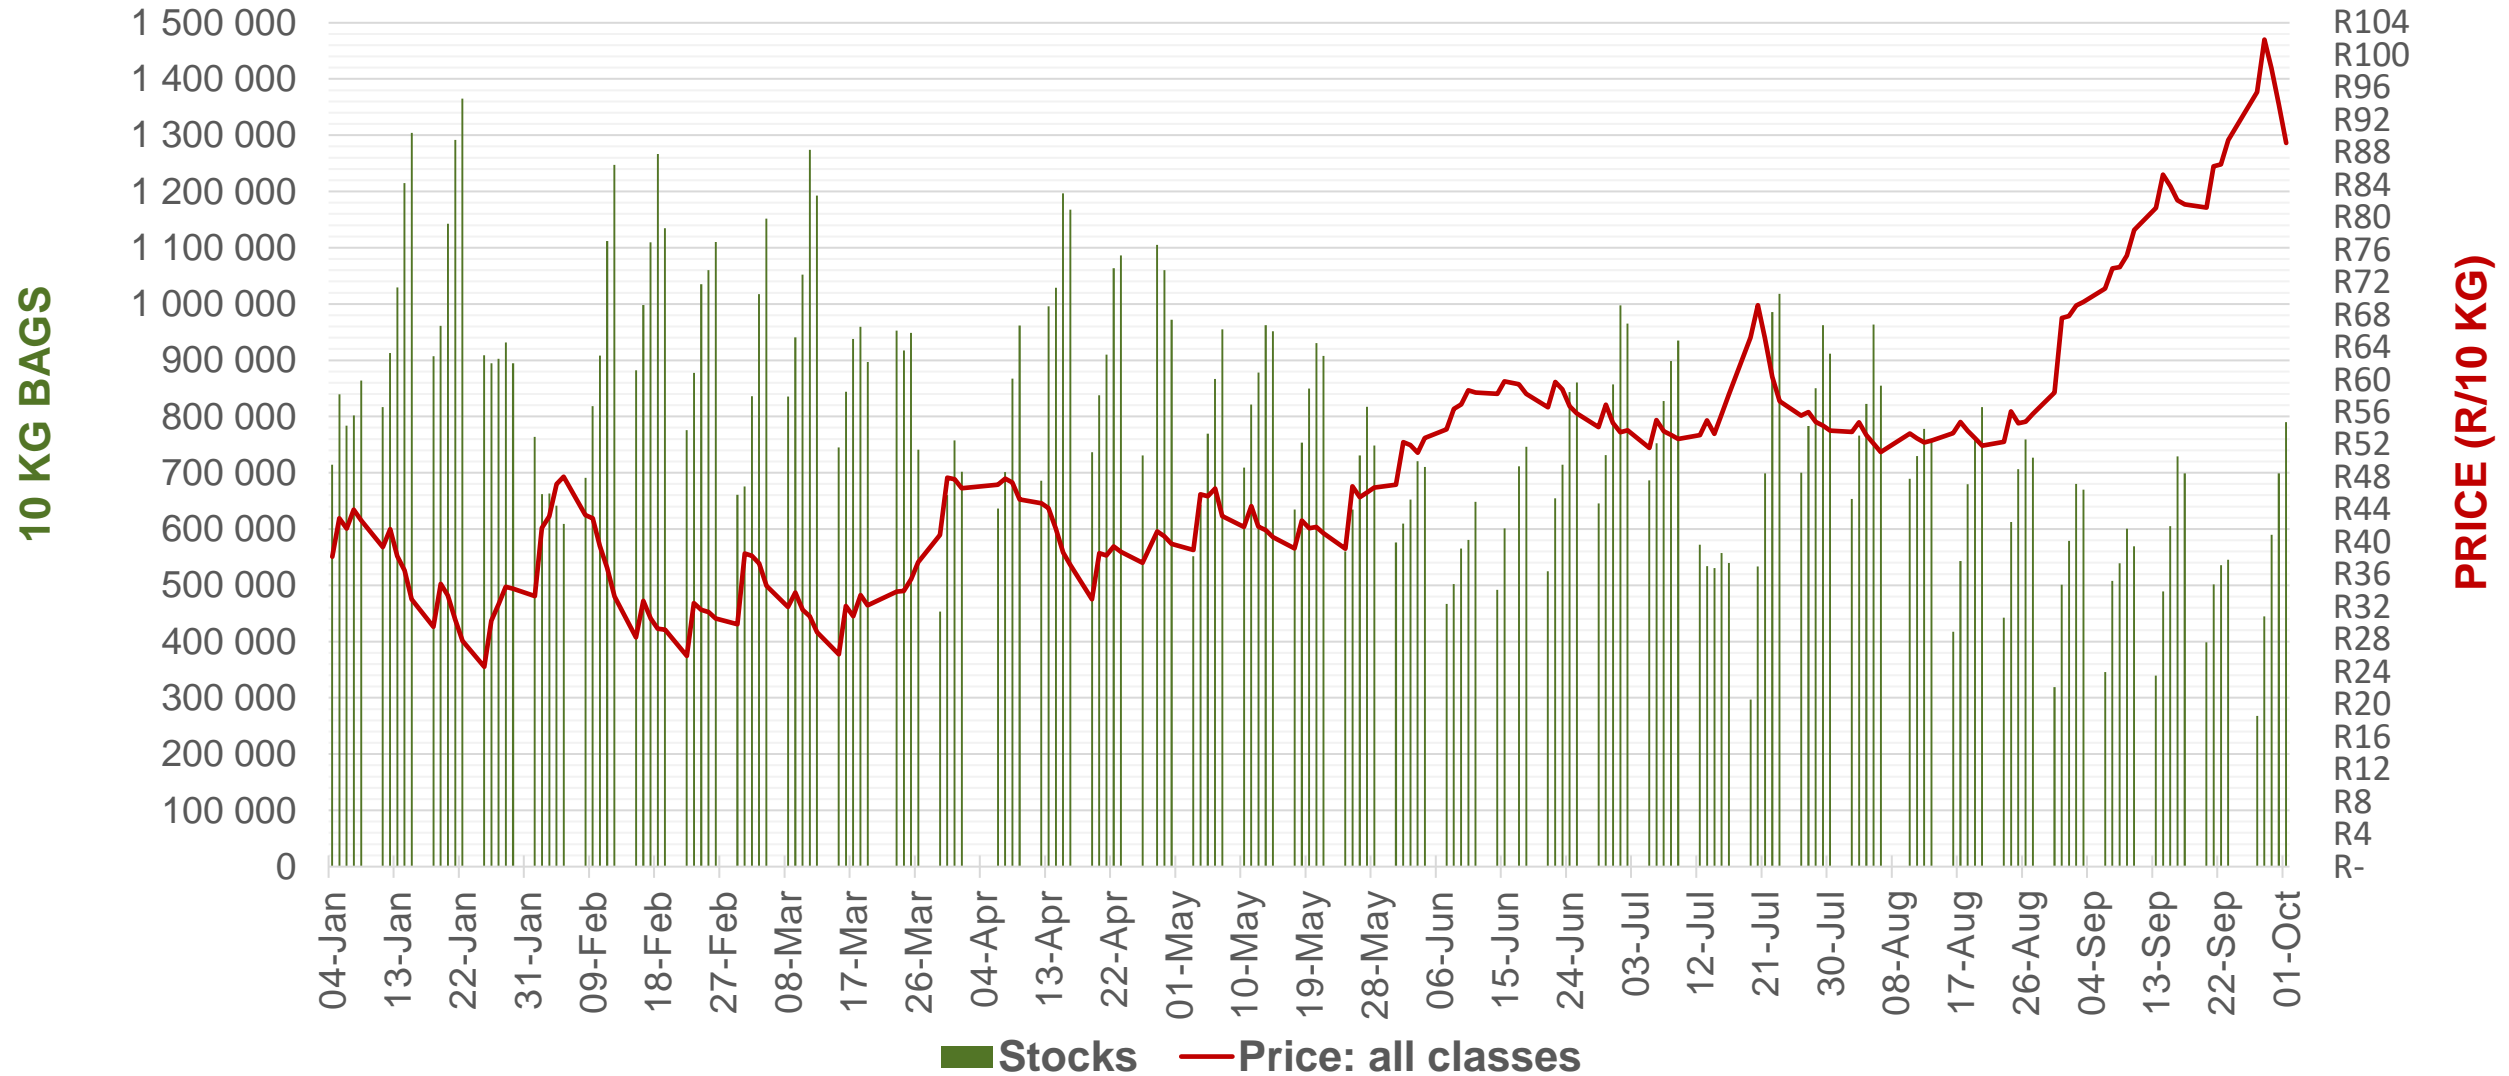

Potatoes
Aartappels SA

Weekly Market Information

01 October 2021

www.potatoes.co.za

Average weekly price – all markets & all classes

| | |
|---------------------|--|
| Weekly price | |
| R94,69 |  9,30% (week on week) |

Cumulative total number of 10 kg bags sold on markets: First 39 weeks of each year

Sold 3.93 million bags less than the **5-year average** (2016 to 2020) of the first 39 weeks

RSA daily Price versus Daily Available stocks (all classes & all sizes)

Average Class 1 Medium prices in regions

Limpopo: Amount of 10 kg bags per week sold on FPMs (all classes)

Sold 523 299 bags more than the **5-year average** of the first 39 weeks.

Western Free State: Amount of 10 kg bags per week sold on FPMs (all classes)

Sold 3.76 million bags less than the 5-year average of the first 39 weeks.

Sandveld: Amount of 10 kg bags per week sold on FPMs (all classes)

Sold 380 040 bags less than the 5-year average of the first 39 weeks.