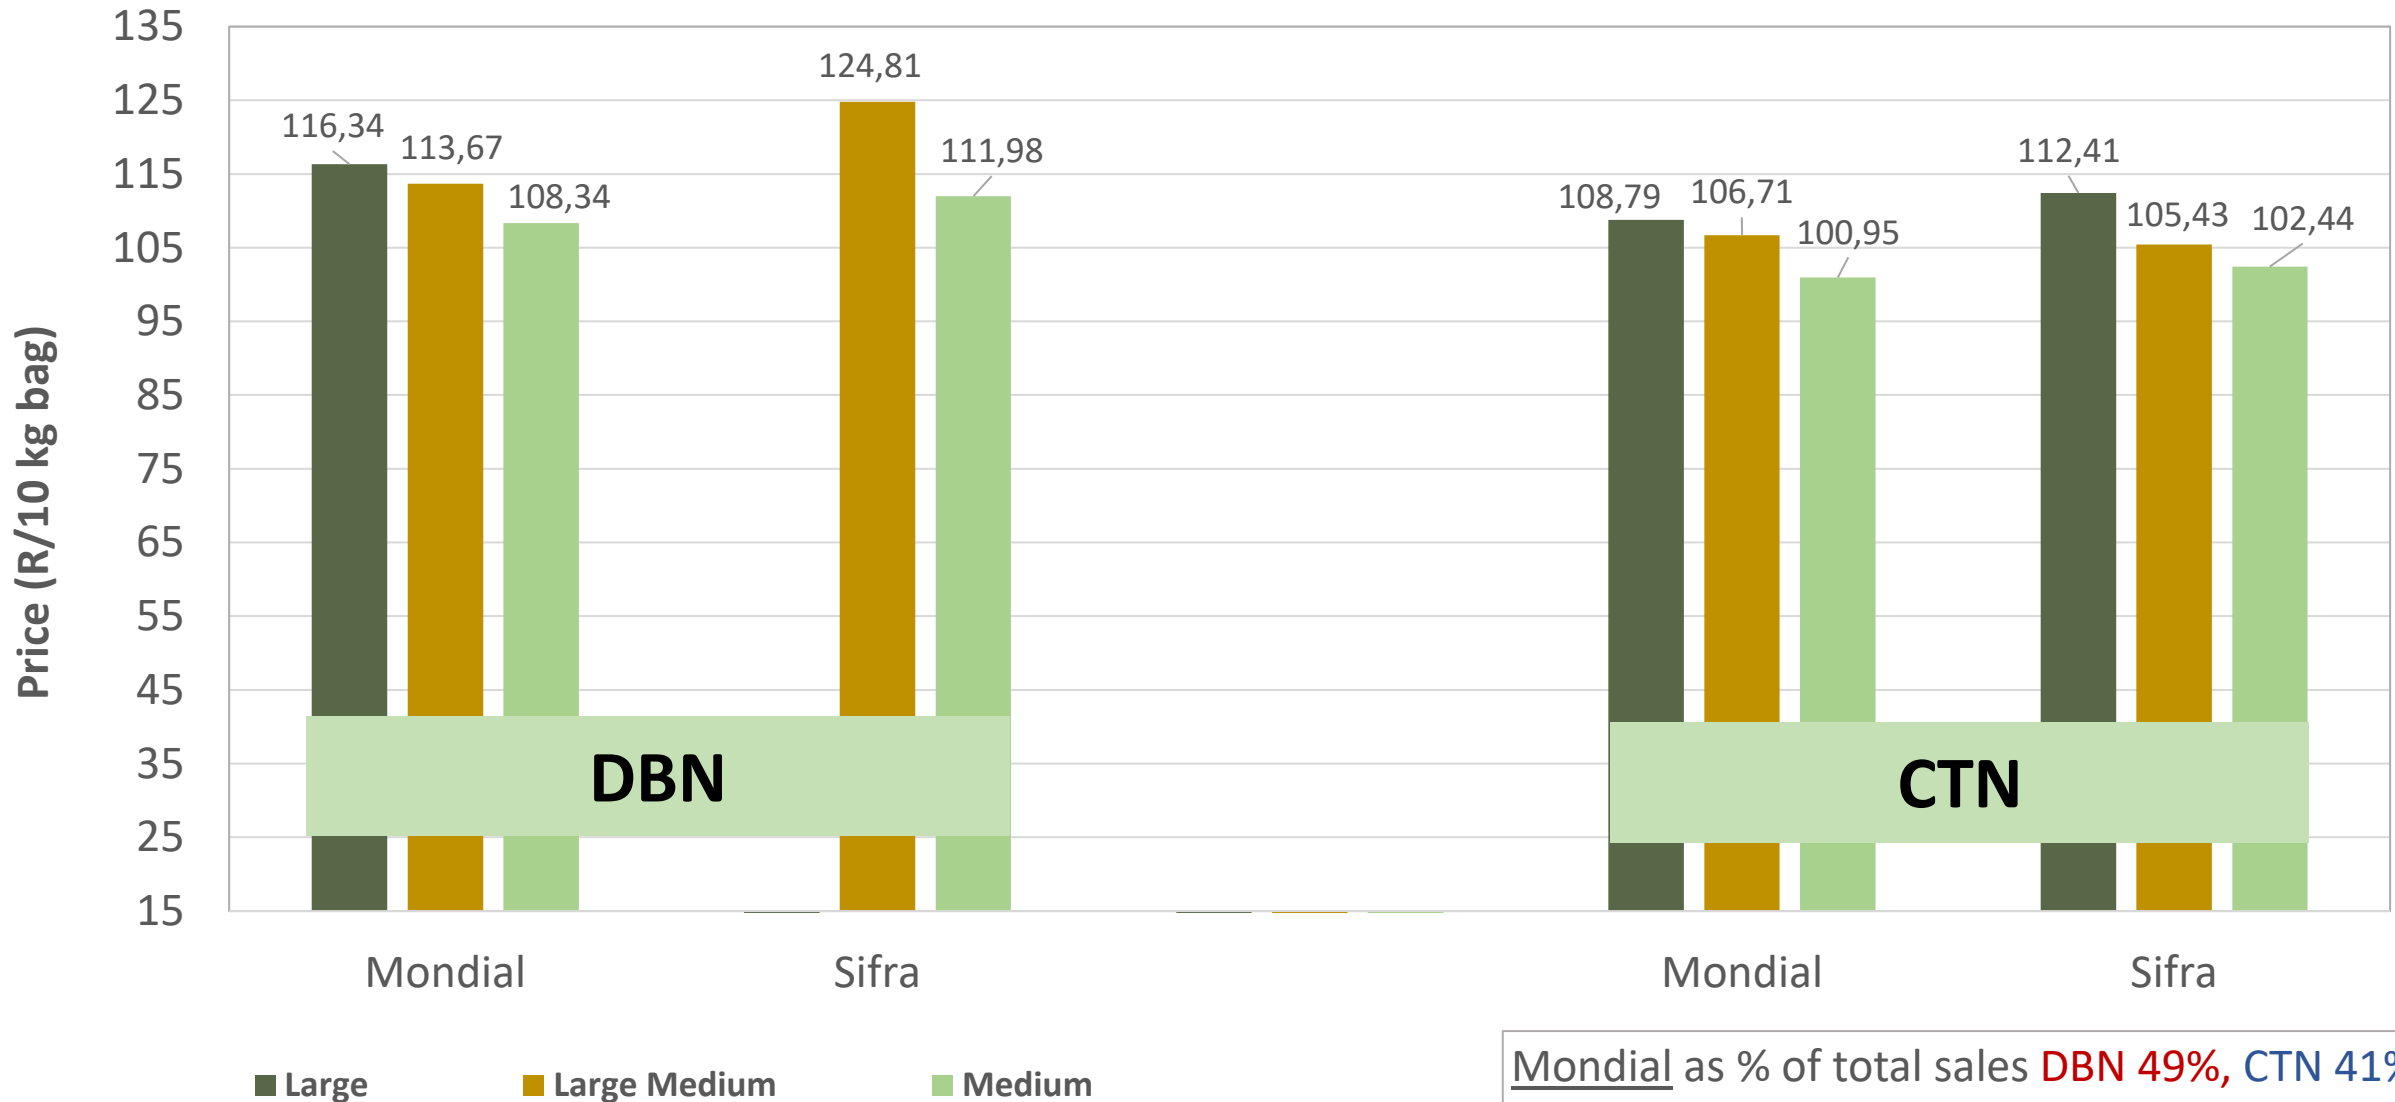

DBN & CTN markets: Average Prices - Different Sizes (only 10 kg bags)

Mondial as % of total sales DBN 49%, CTN 41%
Sifra as % of total sales DBN 4%, CTN 28%