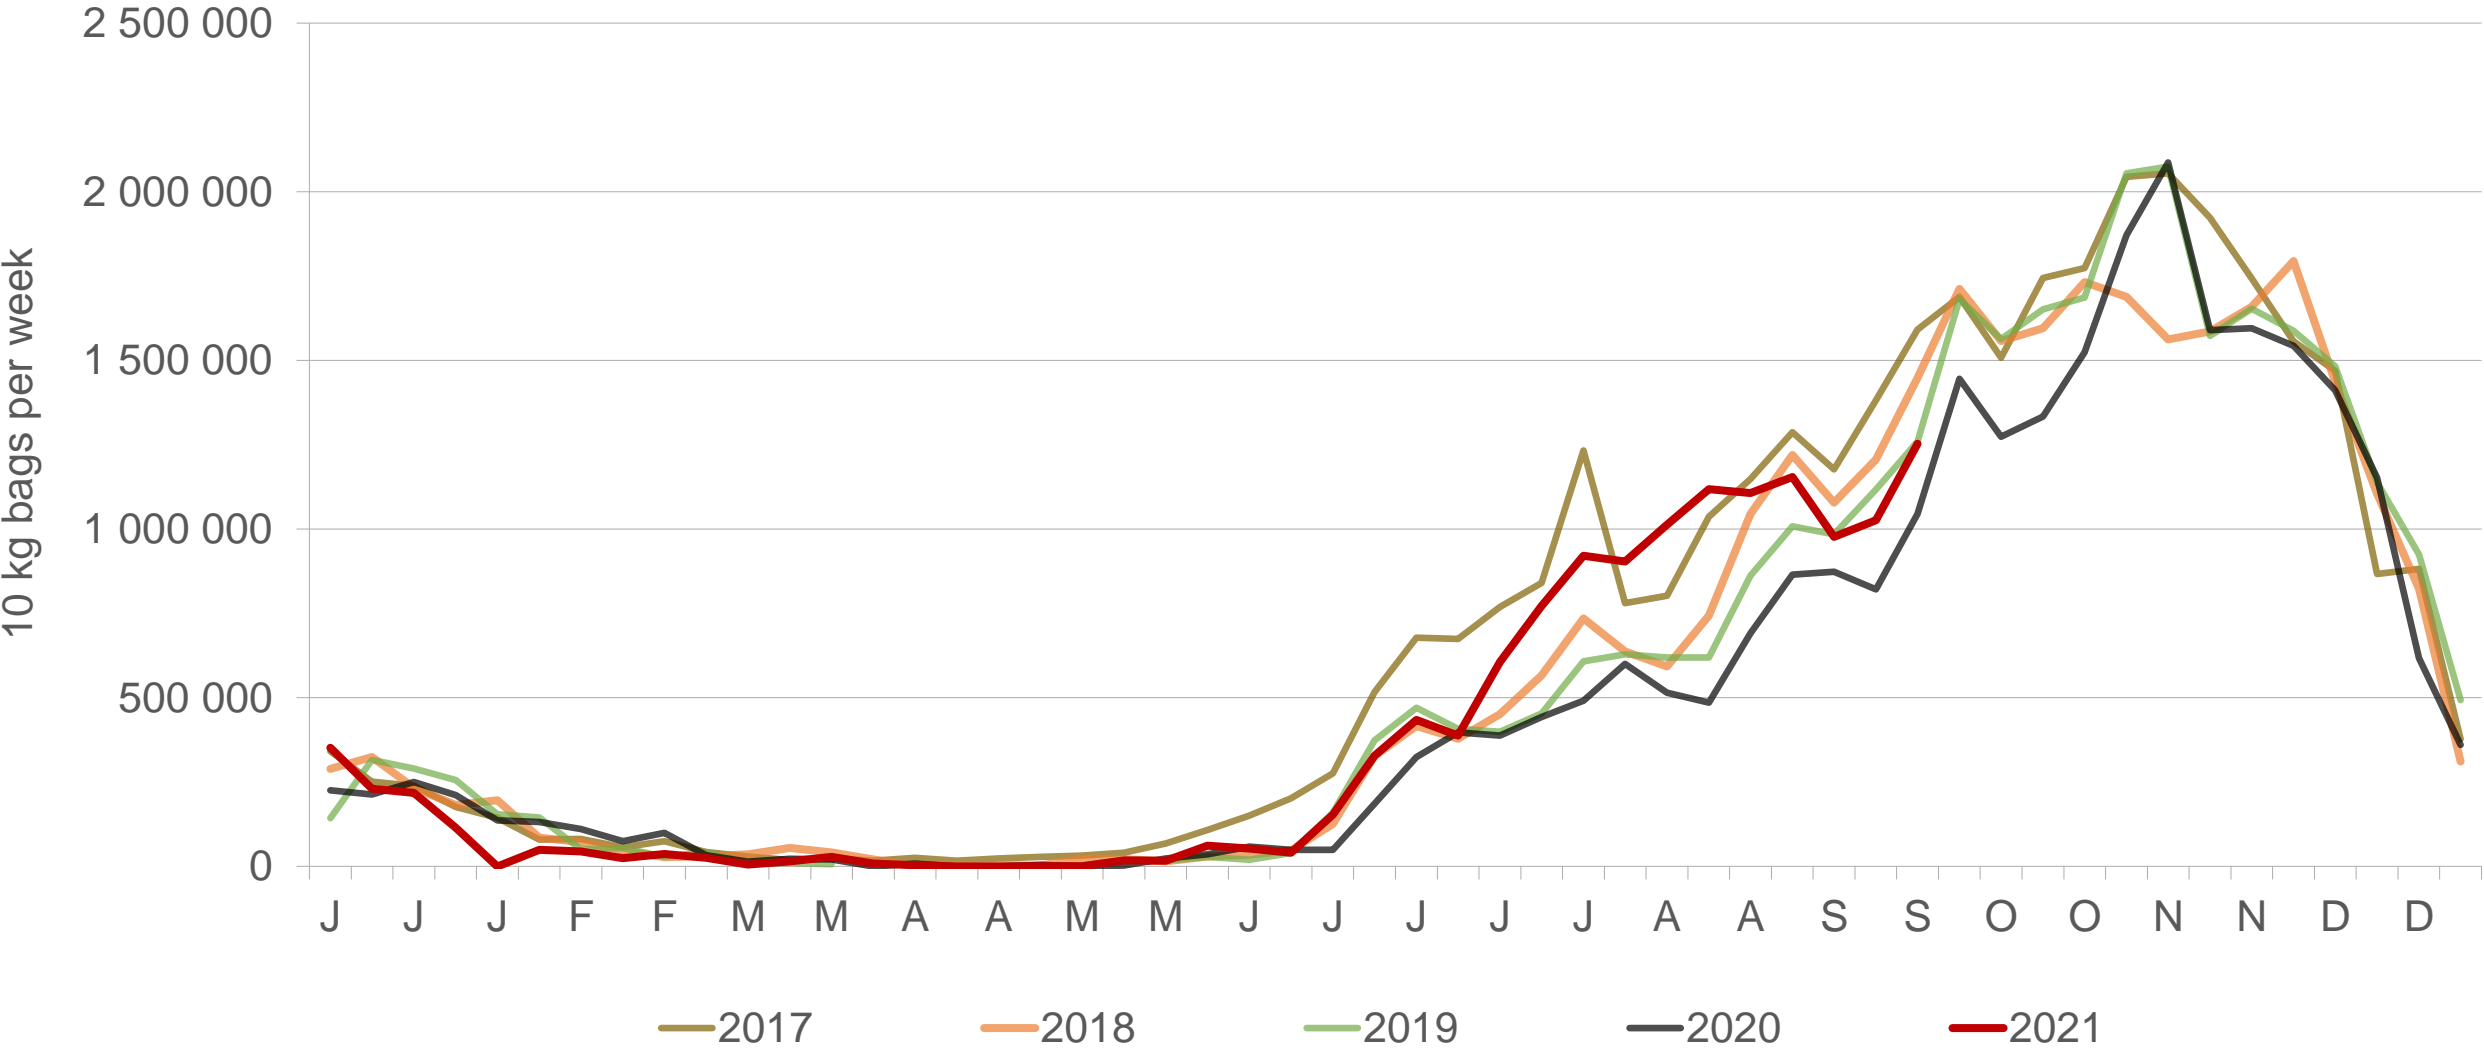

Cumulative total number of 10 kg bags sold on markets: First 39 weeks of each year

Sold 3.93 million bags less than the **5-year average** (2016 to 2020) of the first 39 weeks

RSA daily Price versus Daily Available stocks (all classes & all sizes)

Average Class 1 Medium prices in regions

Limpopo: Amount of 10 kg bags per week sold on FPMs (all classes)

Sold 523 299 bags more than the **5-year average** of the first 39 weeks.

Western Free State: Amount of 10 kg bags per week sold on FPMs (all classes)

Sold 3.76 million bags less than the 5-year average of the first 39 weeks.

Sandveld: Amount of 10 kg bags per week sold on FPMs (all classes)

Sold 380 040 bags less than the 5-year average of the first 39 weeks.