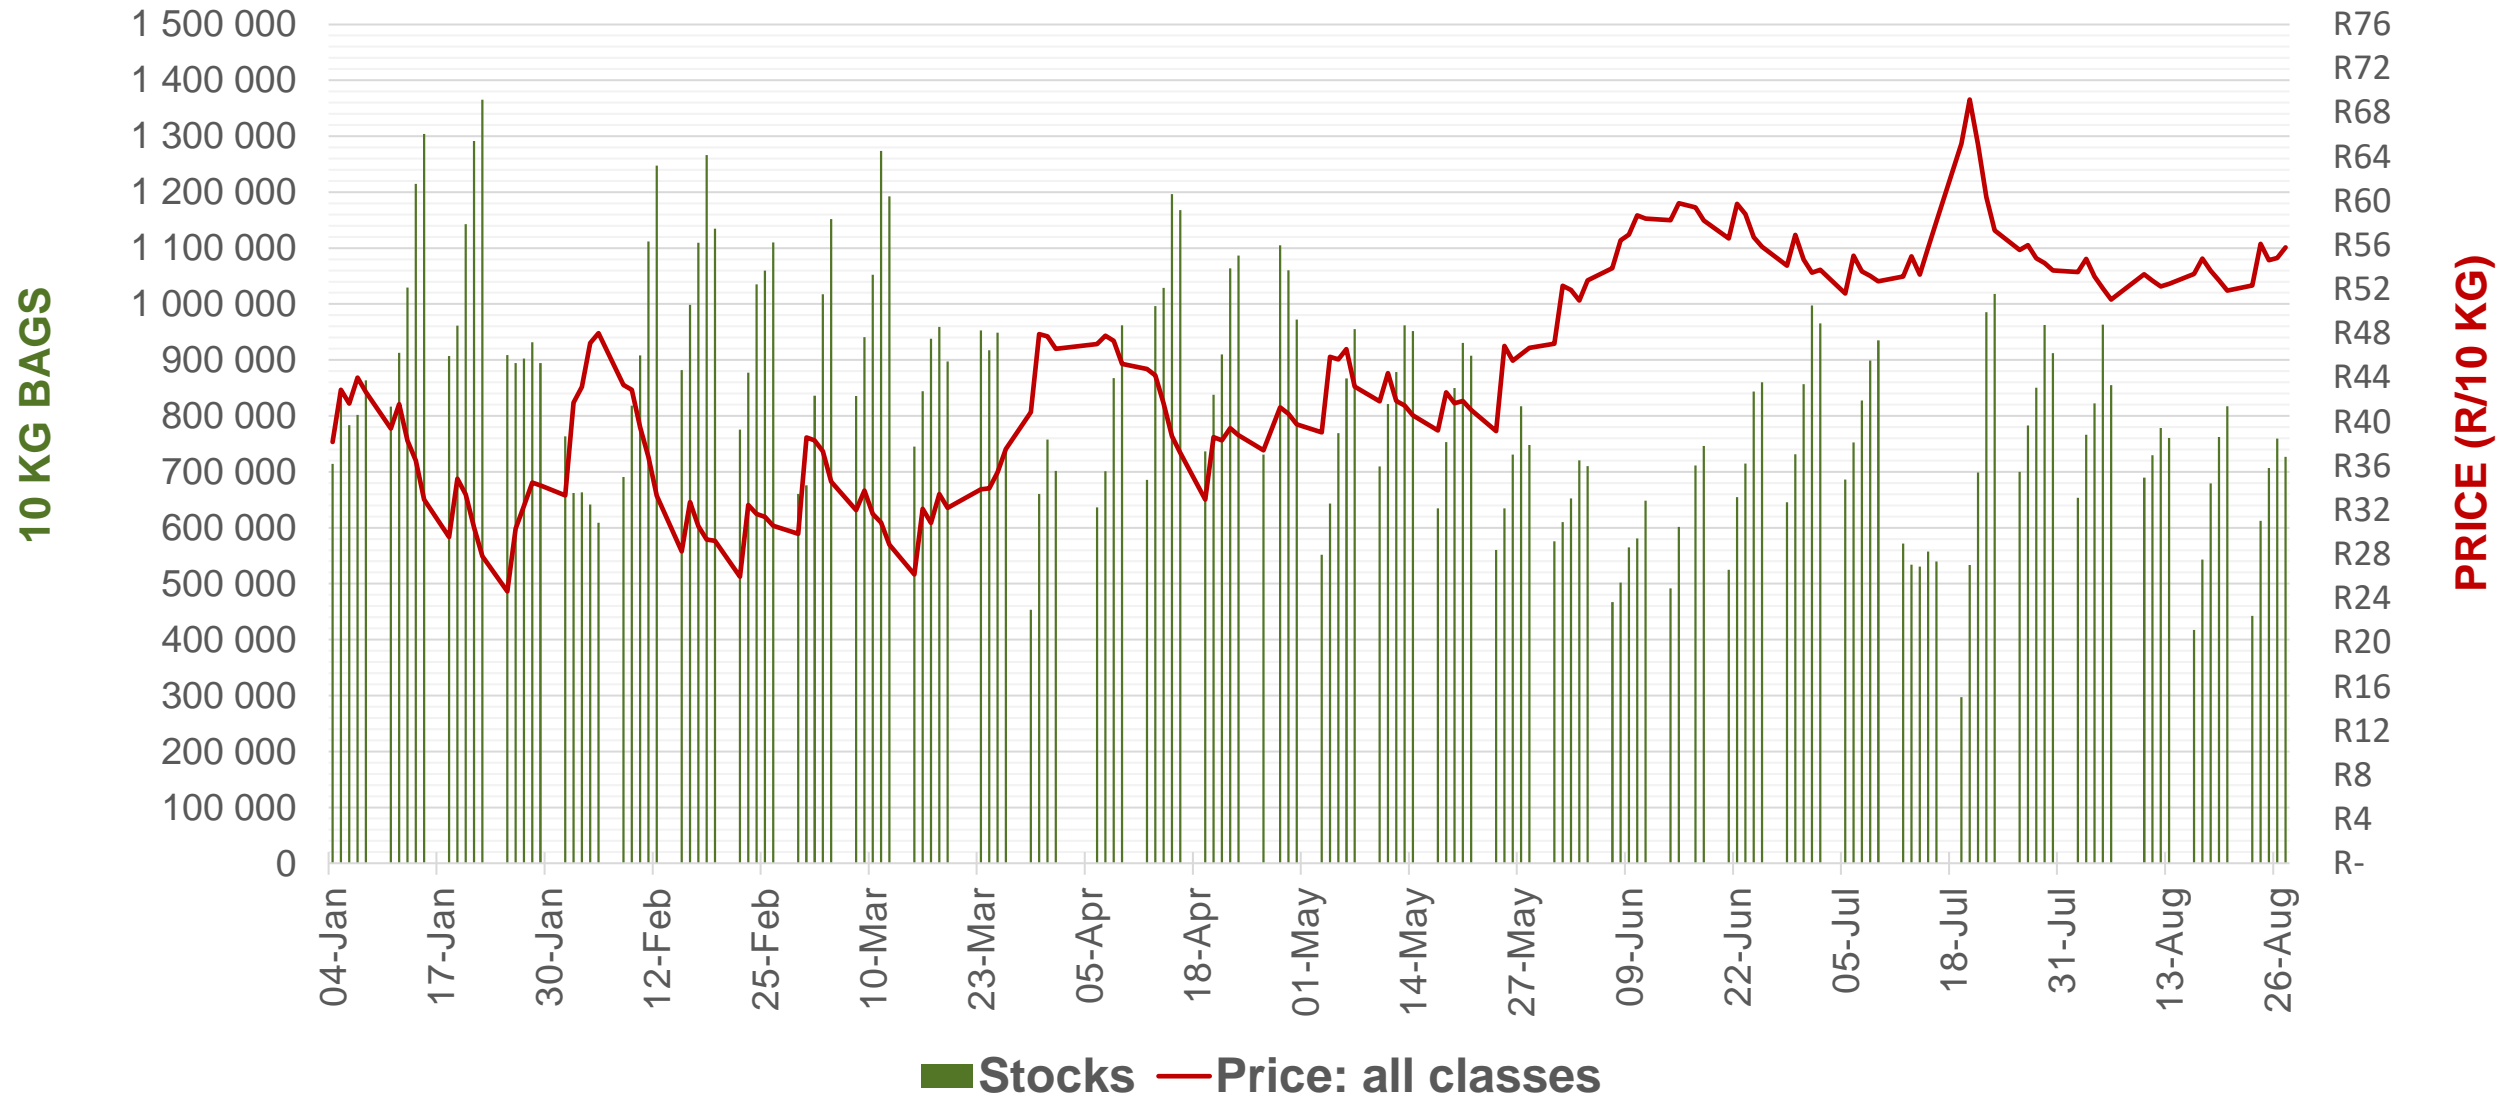

Potatoes
Aartappels SA

Weekly Market Information

27 August 2021

www.potatoes.co.za

Average weekly price – all markets & all classes

Weekly price	
R54,86	↑ 3,65% (week on week)

Cumulative total number of 10 kg bags sold on markets: First 34 weeks of each year

Sold 1.12 million bags less than the **5-year average** (2016 to 2020) of the first 34 weeks

RSA daily Price versus Daily Available stocks (all classes & all sizes)

Average Class 1 Medium prices in regions

Limpopo: Amount of 10 kg bags per week sold on FPMs (all classes)

Sold 592 182 bags more than the **5-year average** of the first 34 weeks.

Western Free State: Amount of 10 kg bags per week sold on FPMs (all classes)