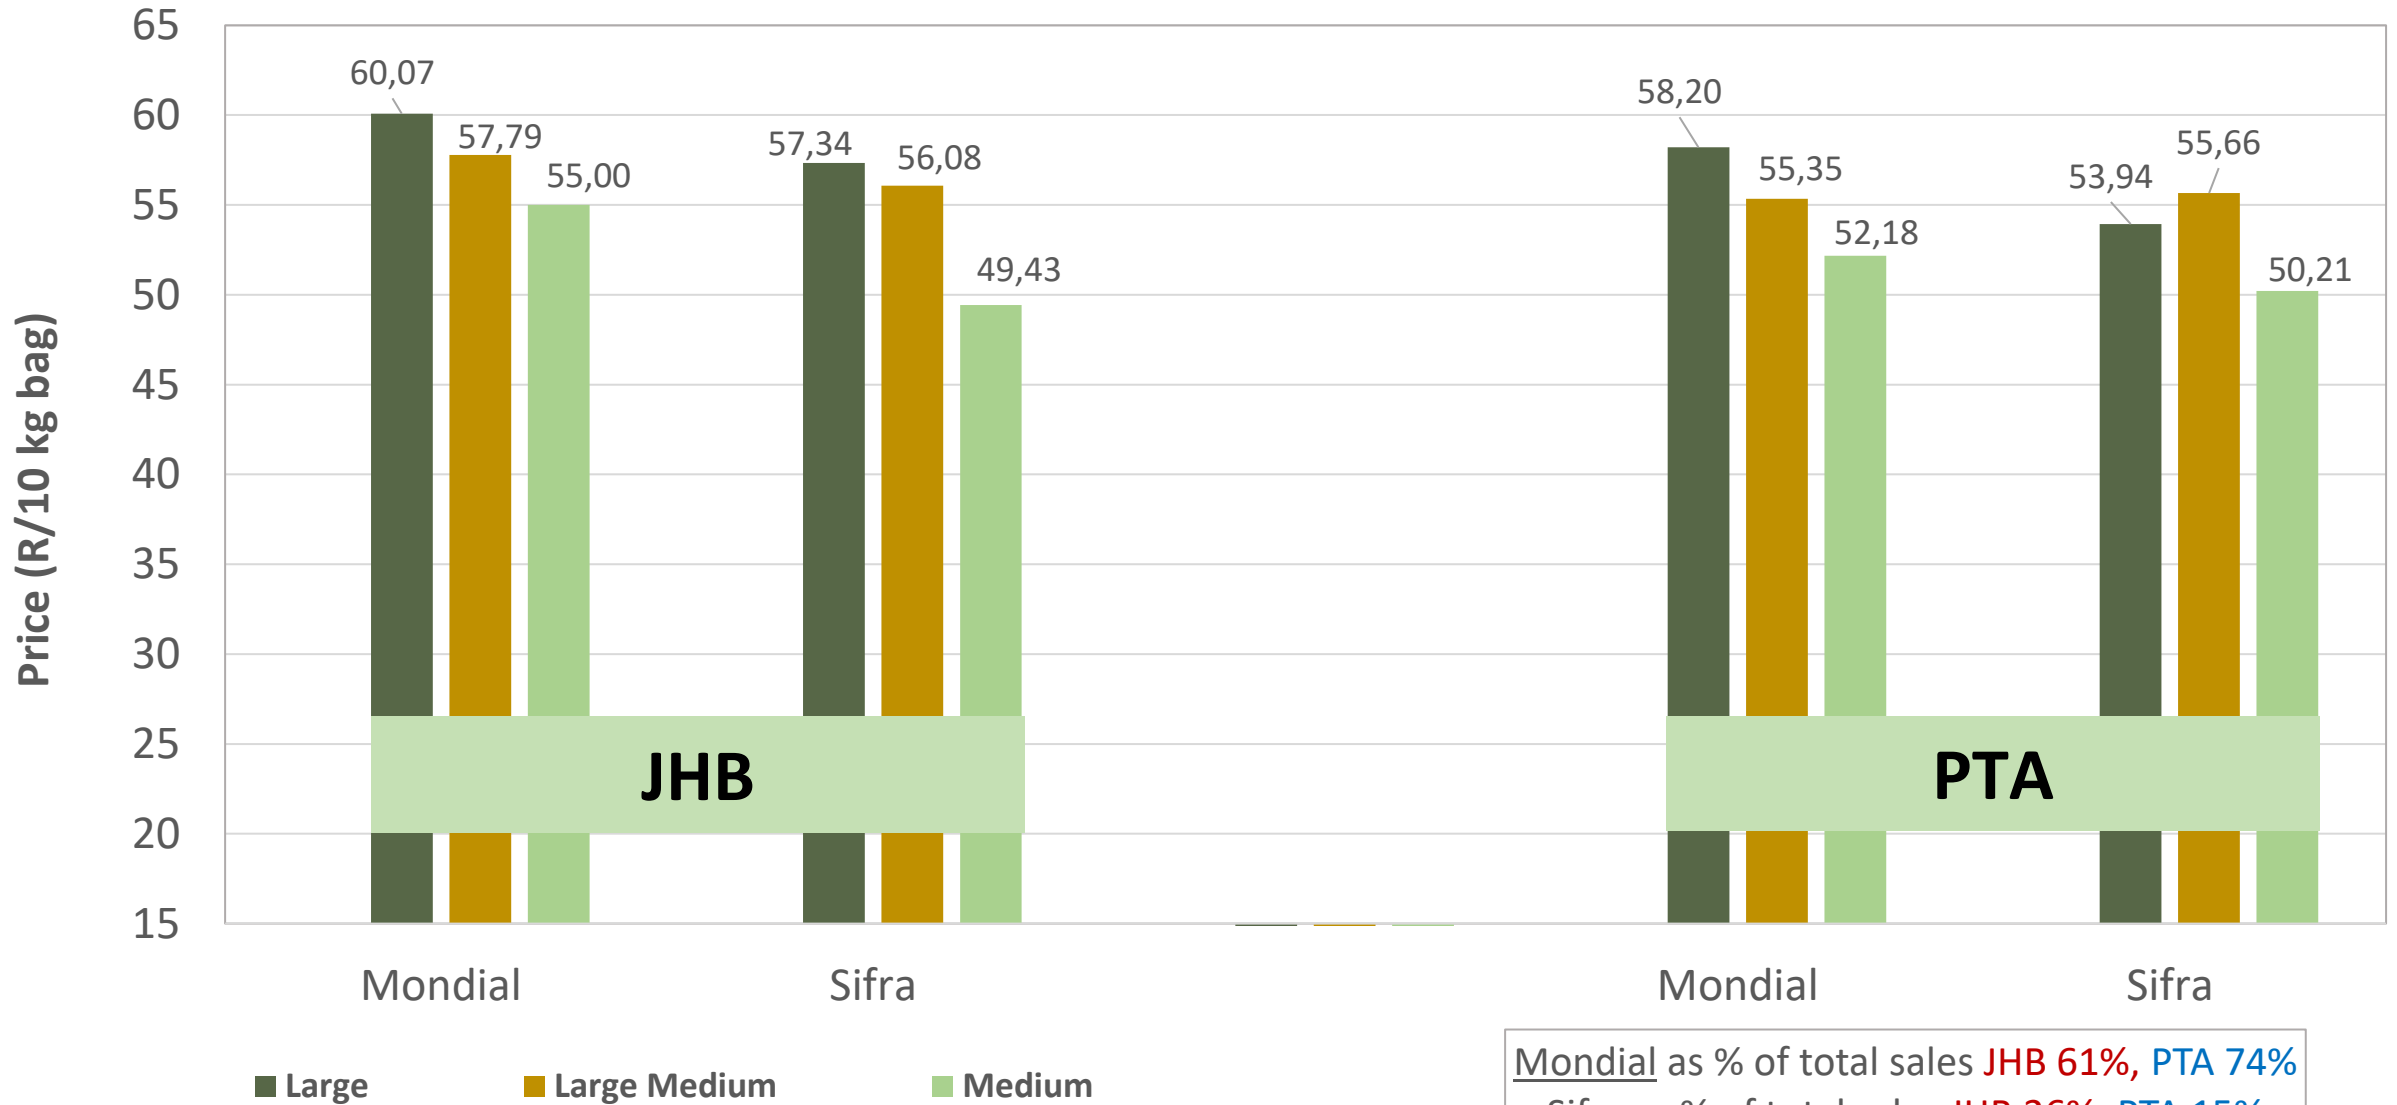

Sandveld: Amount of 10 kg bags per week sold on FPMs (all classes)

Sold 215 105 bags less than the 5-year average of the first 34 weeks.

Northern Cape: Amount of 10 kg bags per week sold on FPMs (all classes)

PTA & JHB markets: Average Prices - Different Sizes (only 10 kg bags)

Mondial as % of total sales JHB 61%, PTA 74%
 Sifra as % of total sales JHB 26%, PTA 15%

DBN & CTN markets: Average Prices - Different Sizes (only 10 kg bags)