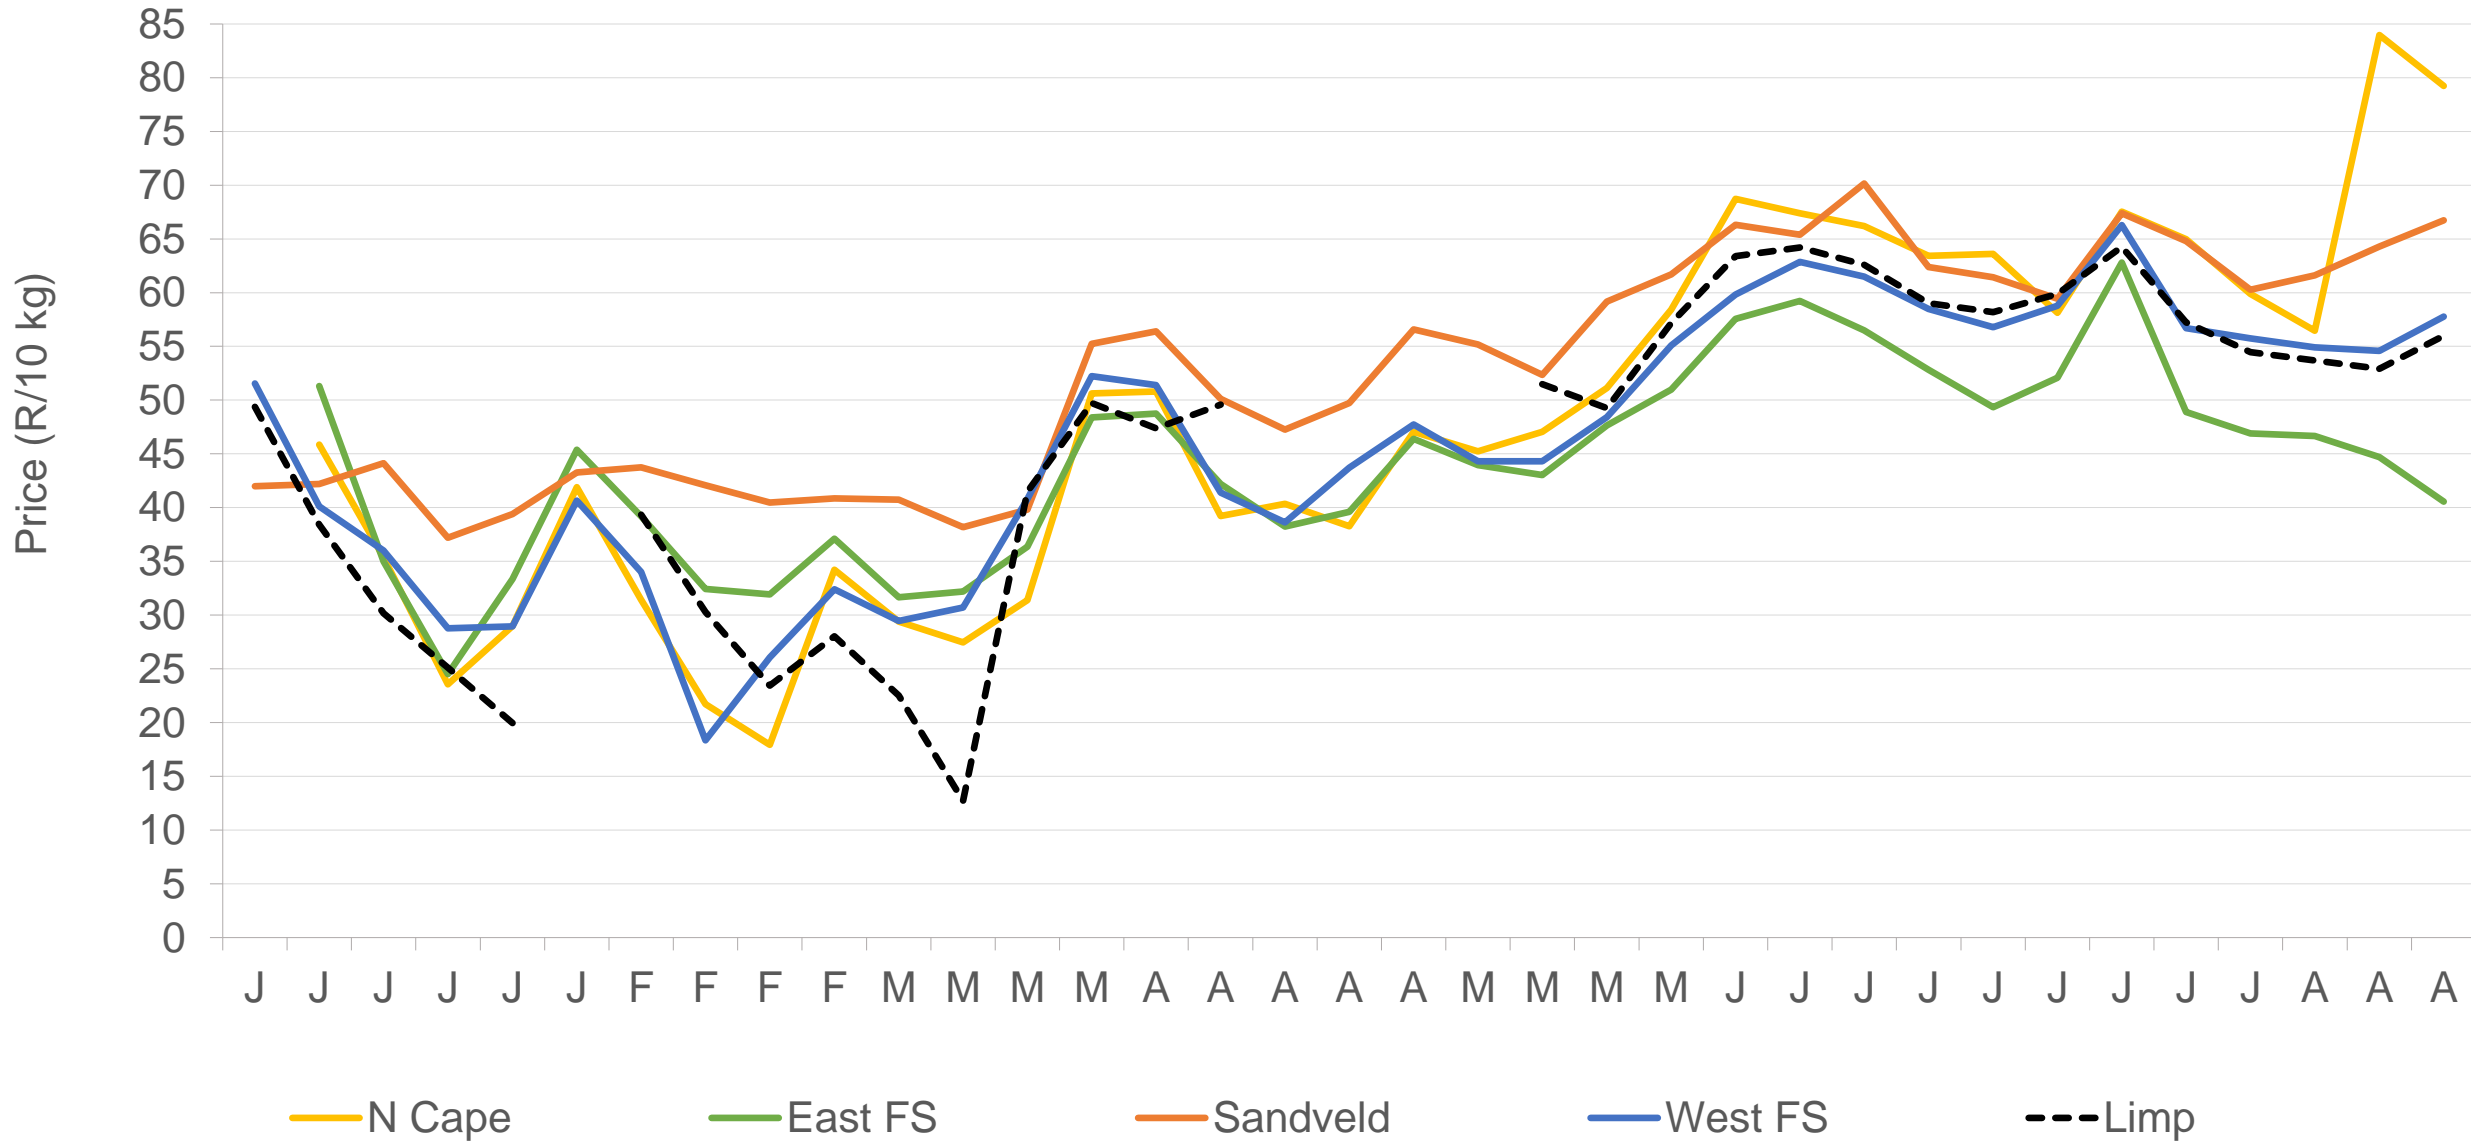

Potatoes
Aartappels SA

Weekly Market Information

27 August 2021

www.potatoes.co.za

Average weekly price – all markets & all classes

Weekly price	
R54,86	↑ 3,65% (week on week)

Cumulative total number of 10 kg bags sold on markets: First 34 weeks of each year

Sold 1.12 million bags less than the **5-year average** (2016 to 2020) of the first 34 weeks

RSA daily Price versus Daily Available stocks (all classes & all sizes)

Average Class 1 Medium prices in regions

Limpopo: Amount of 10 kg bags per week sold on FPMs (all classes)

Sold 592 182 bags more than the **5-year average** of the first 34 weeks.

Western Free State: Amount of 10 kg bags per week sold on FPMs (all classes)

Sandveld: Amount of 10 kg bags per week sold on FPMs (all classes)

Sold 215 105 bags less than the 5-year average of the first 34 weeks.

Northern Cape: Amount of 10 kg bags per week sold on FPMs (all classes)