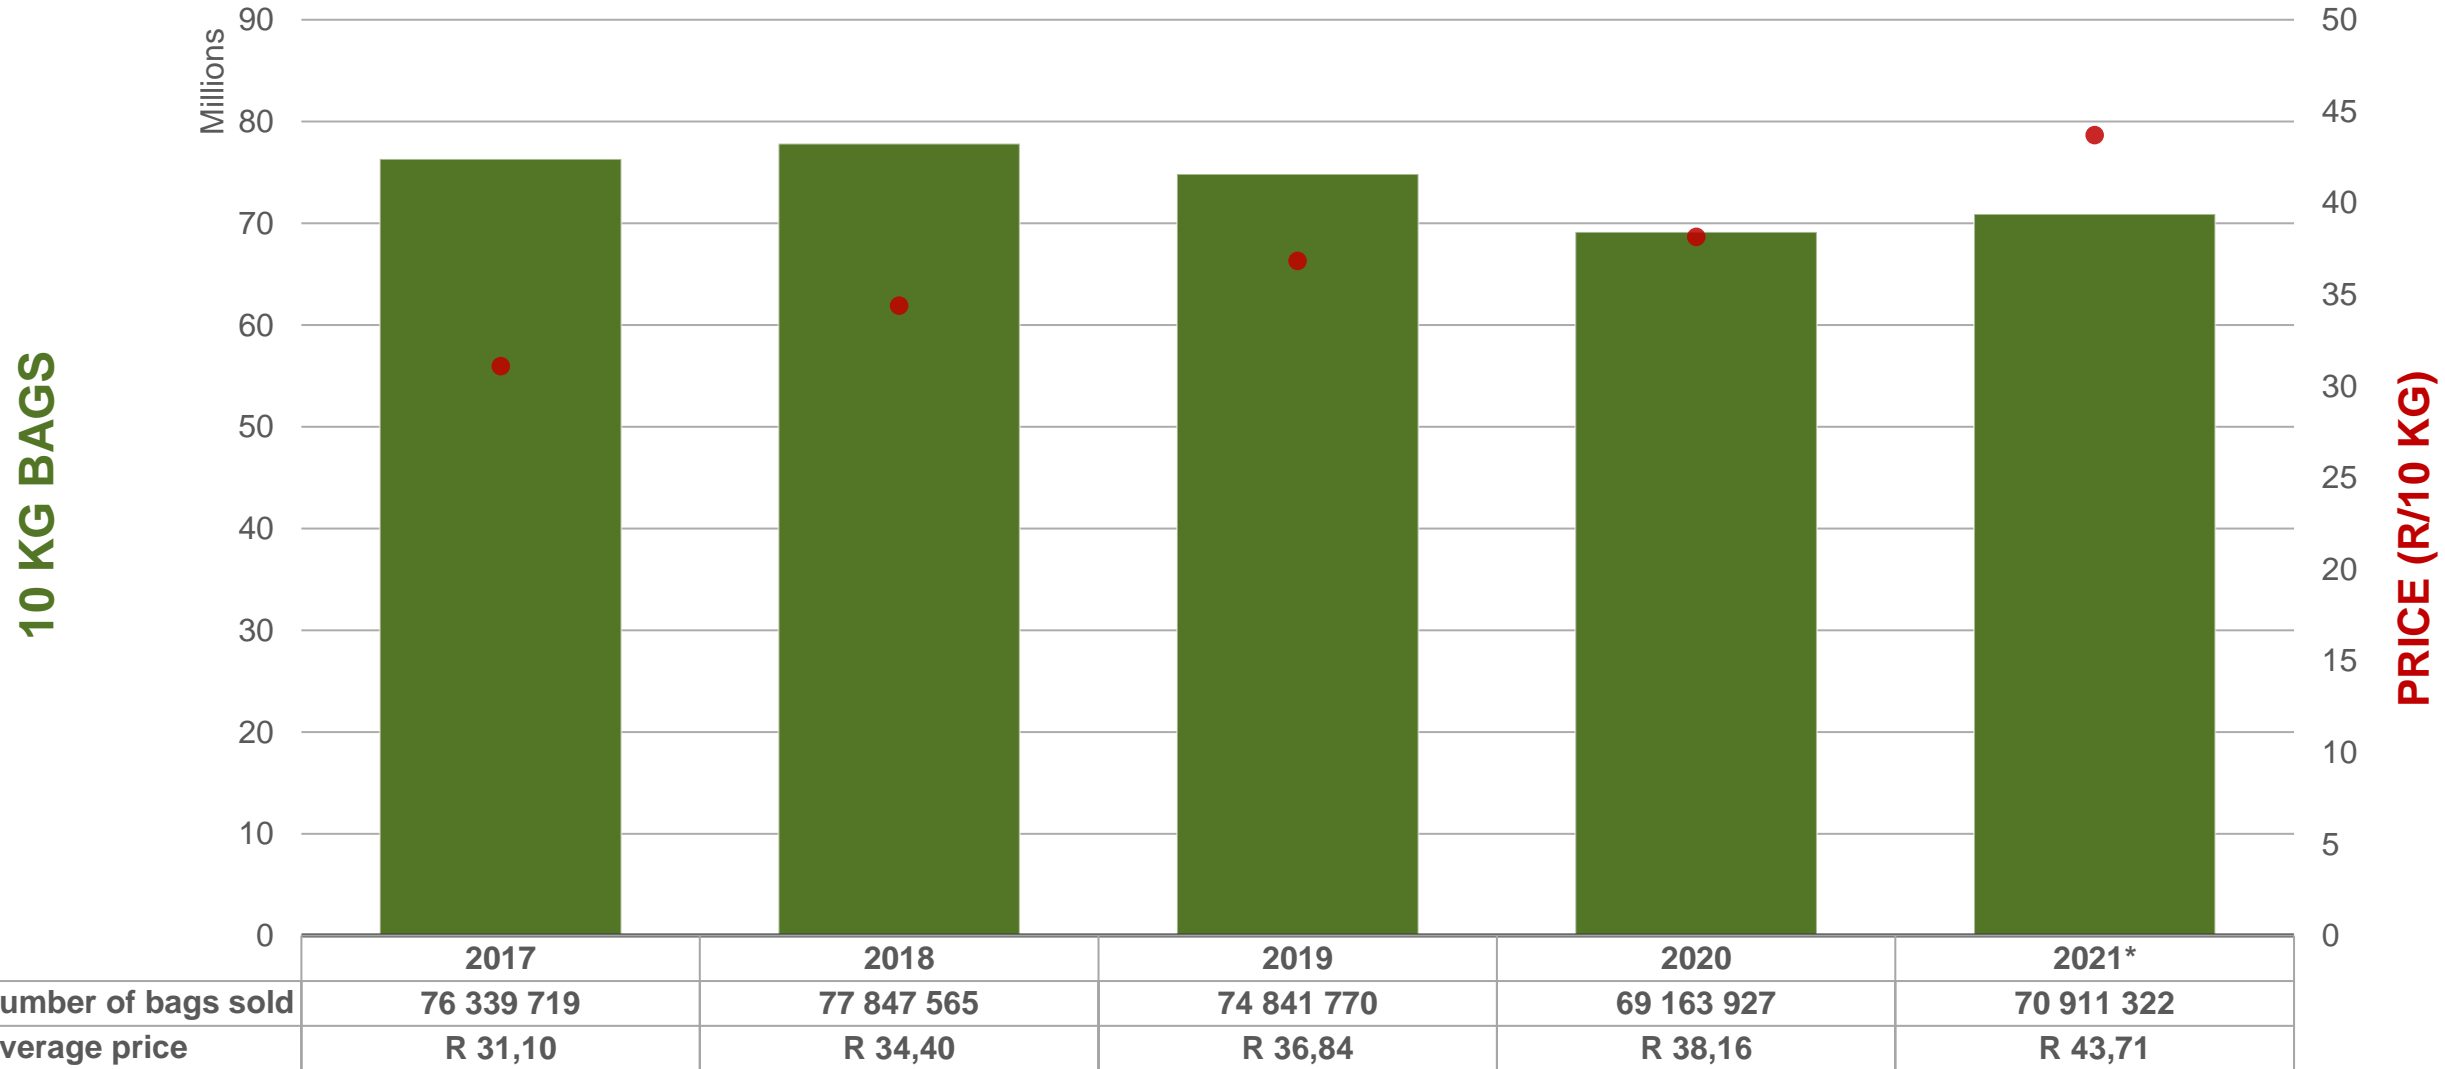

Potatoes
Aartappels SA

Weekly Market Information

27 August 2021

www.potatoes.co.za

Average weekly price – all markets & all classes

Weekly price	
R54,86	↑ 3,65% (week on week)

Cumulative total number of 10 kg bags sold on markets: First 34 weeks of each year

Sold 1.12 million bags less than the **5-year average** (2016 to 2020) of the first 34 weeks

RSA daily Price versus Daily Available stocks (all classes & all sizes)

Average Class 1 Medium prices in regions

Limpopo: Amount of 10 kg bags per week sold on FPMs (all classes)

Sold 592 182 bags more than the **5-year average** of the first 34 weeks.

Western Free State: Amount of 10 kg bags per week sold on FPMs (all classes)

Sold 2.51 million bags less than the **5-year average** of the first 34 weeks.

Eastern Free State: Amount of 10 kg bags per week sold on FPMs (all classes)

Sold 901 770 bags more than the **5-year average** of the first 34 weeks.