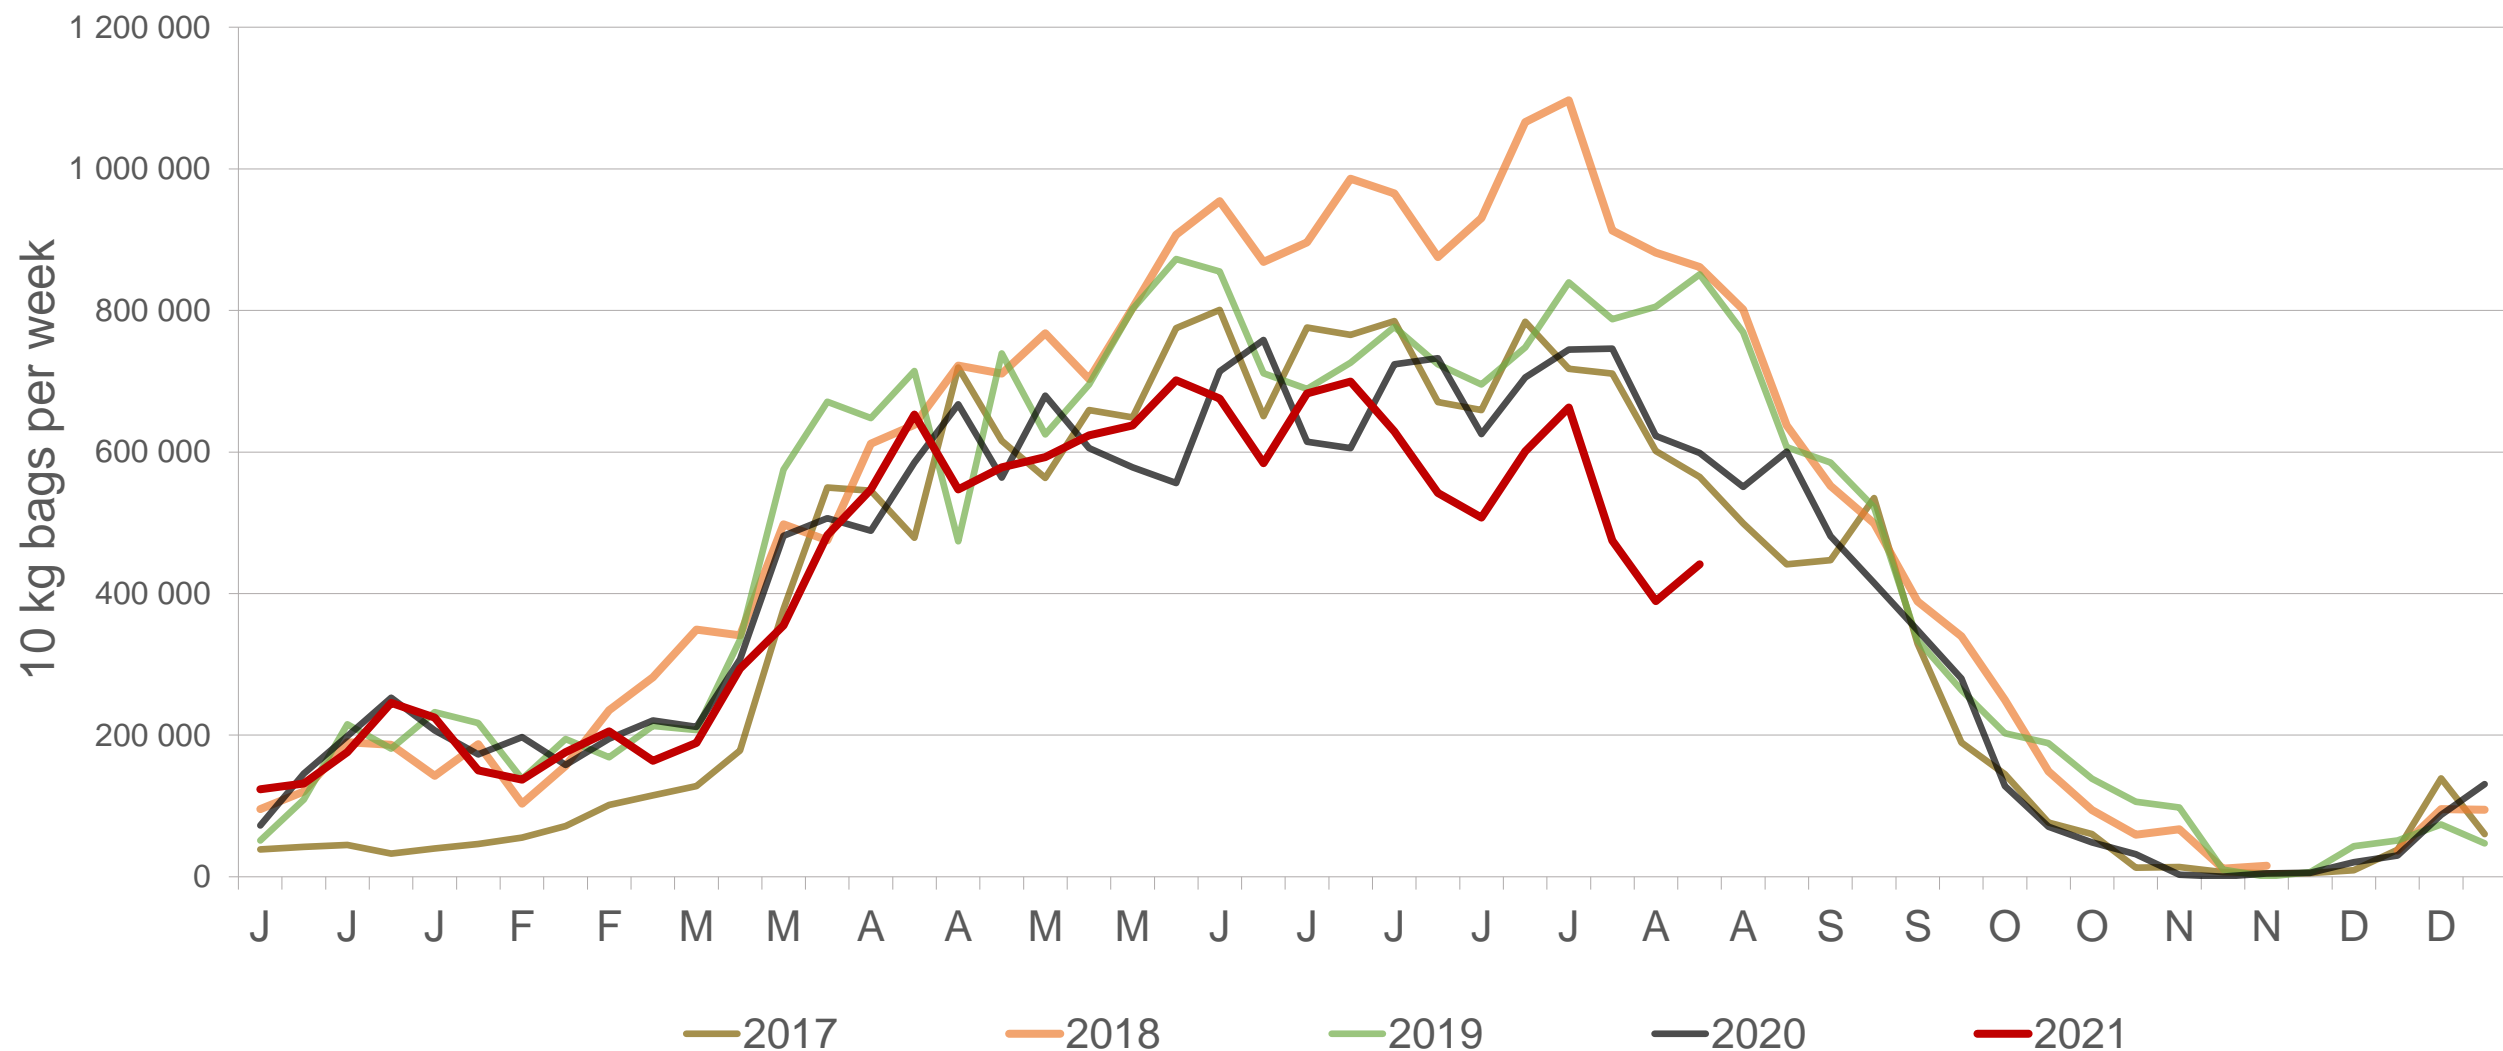

Potatoes
Aartappels SA

Weekly Market Information

27 August 2021

www.potatoes.co.za

Average weekly price – all markets & all classes

Weekly price	
R54,86	↑ 3,65% (week on week)

Cumulative total number of 10 kg bags sold on markets: First 34 weeks of each year

Sold 1.12 million bags less than the **5-year average** (2016 to 2020) of the first 34 weeks

RSA daily Price versus Daily Available stocks (all classes & all sizes)

Average Class 1 Medium prices in regions

Limpopo: Amount of 10 kg bags per week sold on FPMs (all classes)

Sold 592 182 bags more than the **5-year average** of the first 34 weeks.

Western Free State: Amount of 10 kg bags per week sold on FPMs (all classes)

Sold 2.51 million bags less than the **5-year average** of the first 34 weeks.

Eastern Free State: Amount of 10 kg bags per week sold on FPMs (all classes)

Sold 901 770 bags more than the **5-year average** of the first 34 weeks.