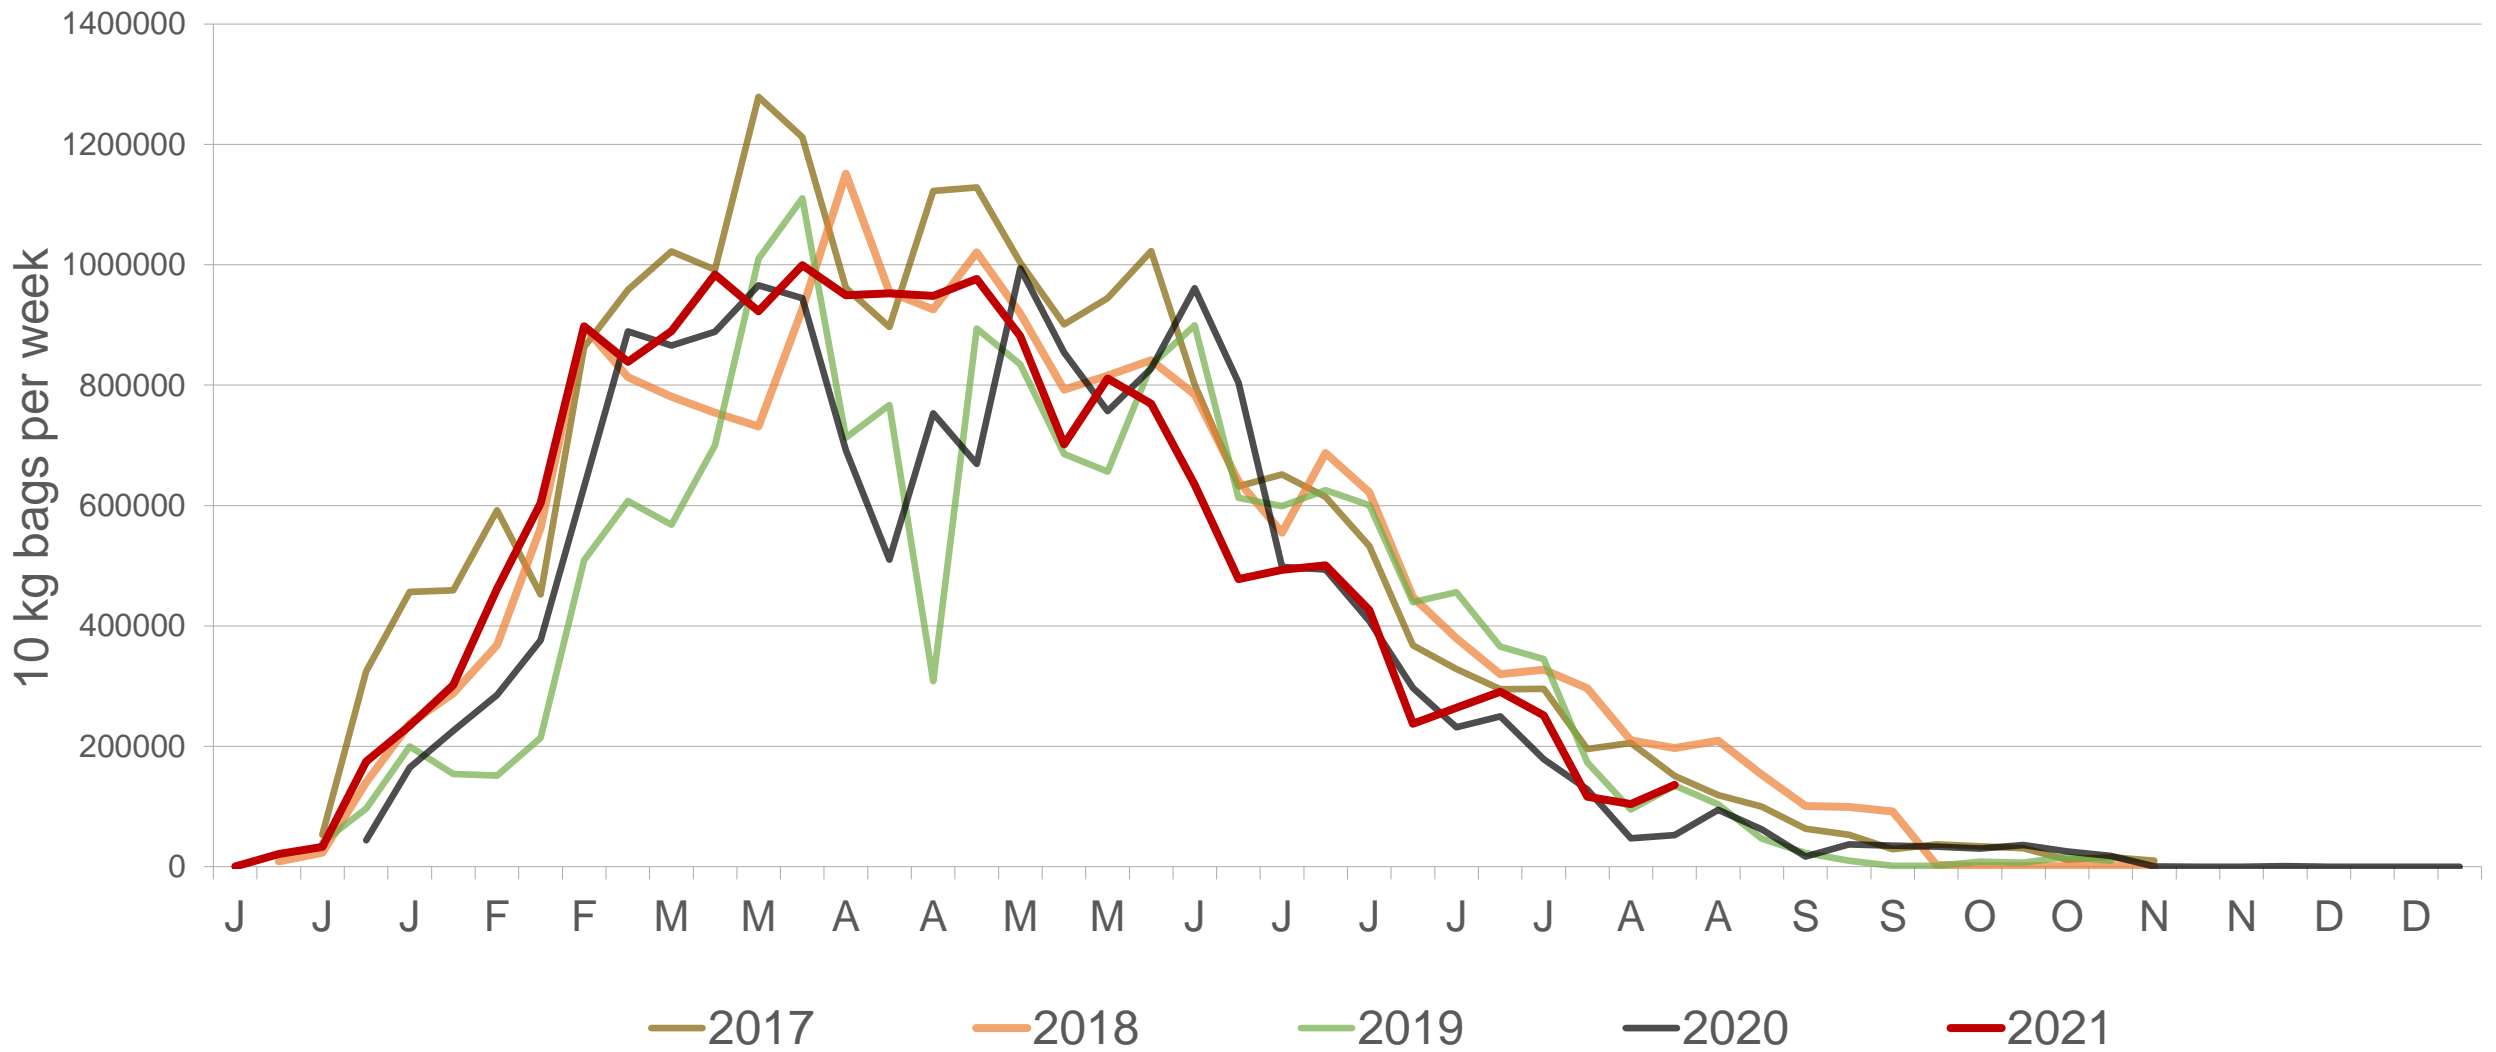

Sold 1.12 million bags less than the **5-year average** (2016 to 2020) of the first 34 weeks

RSA daily Price versus Daily Available stocks (all classes & all sizes)

Average Class 1 Medium prices in regions

Limpopo: Amount of 10 kg bags per week sold on FPMs (all classes)

Sold 592 182 bags more than the **5-year average** of the first 34 weeks.

Western Free State: Amount of 10 kg bags per week sold on FPMs (all classes)

Sold 2.51 million bags less than the **5-year average** of the first 34 weeks.

Eastern Free State: Amount of 10 kg bags per week sold on FPMs (all classes)

Sold 901 770 bags more than the **5-year average** of the first 34 weeks.