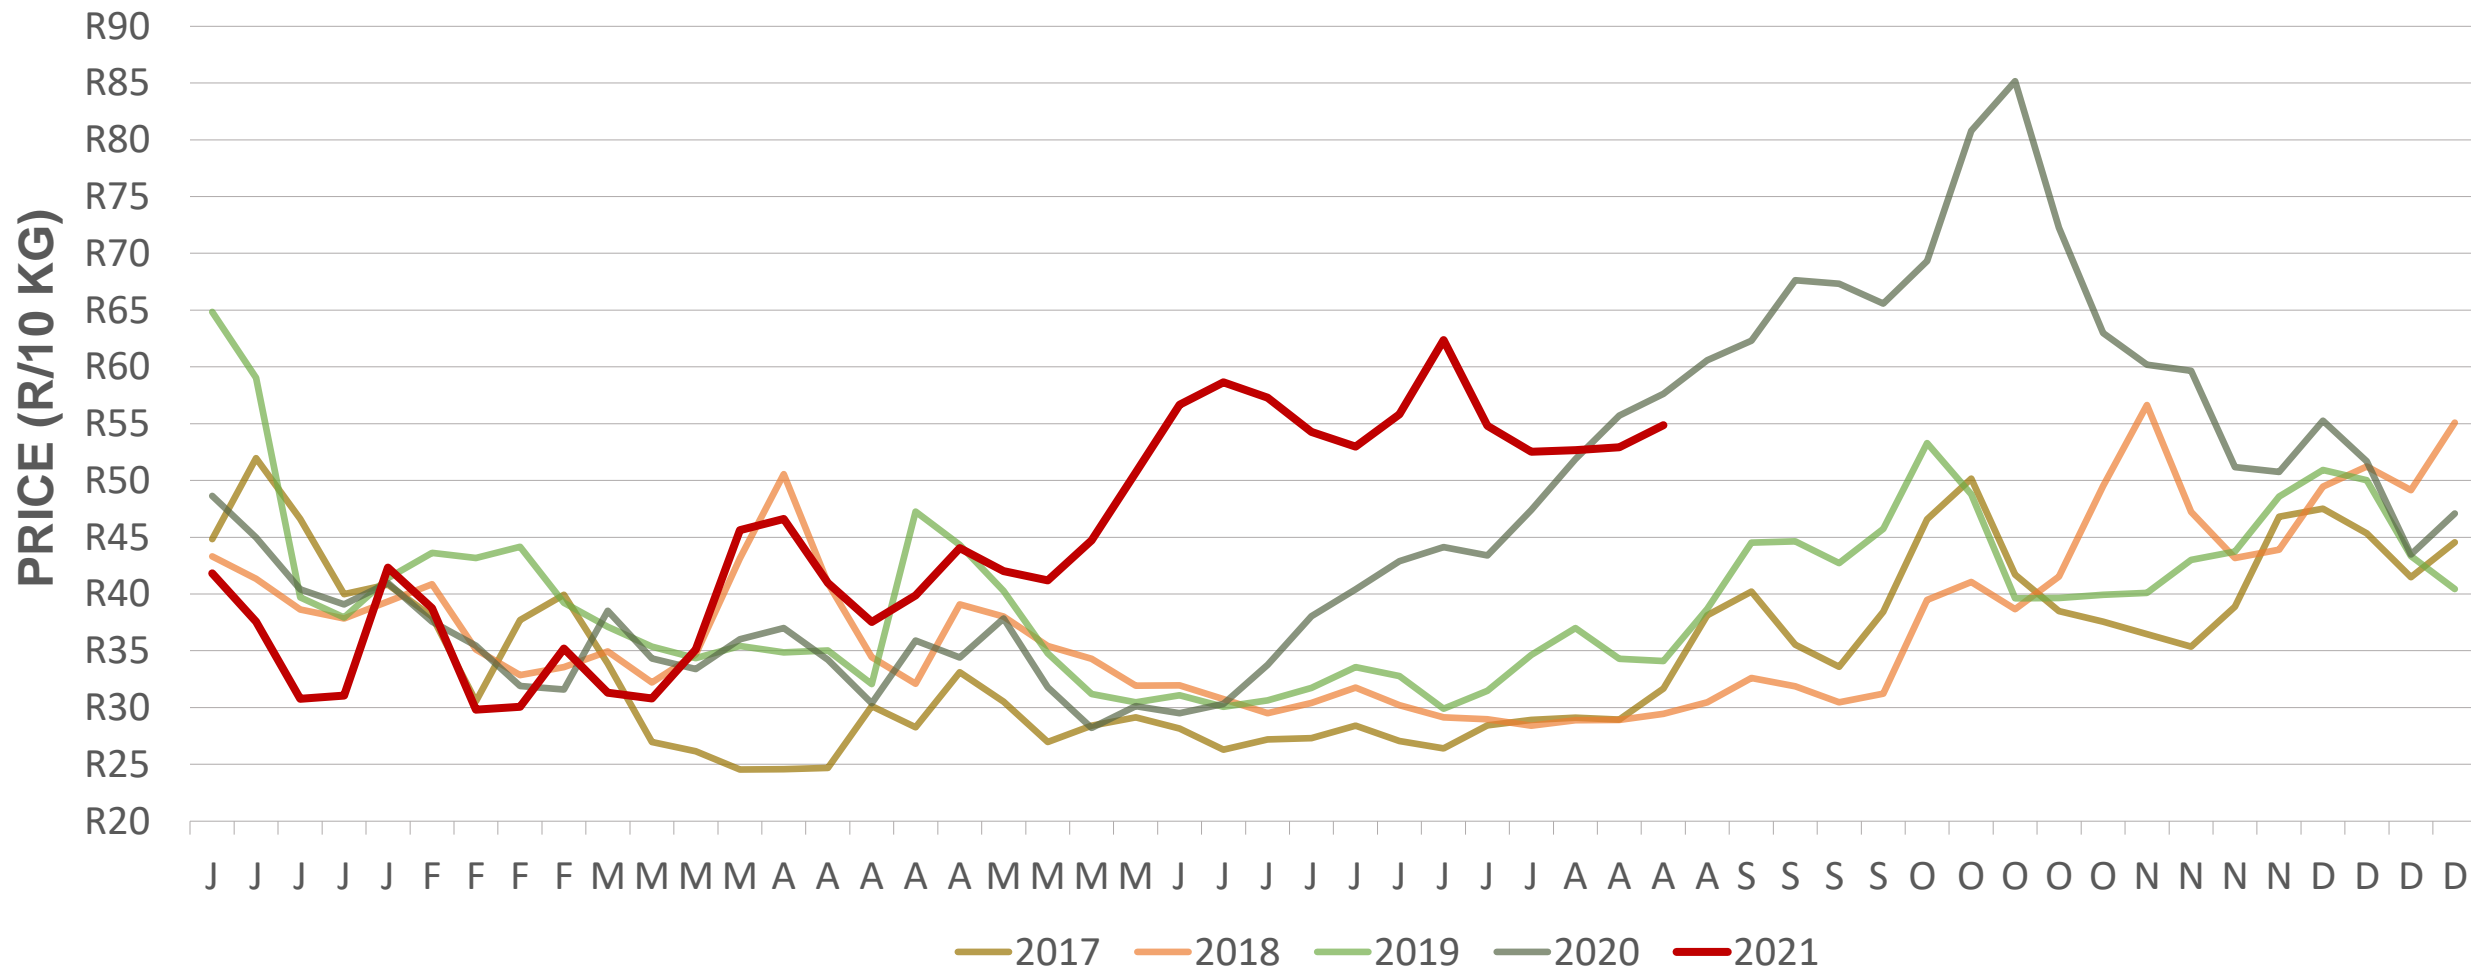

Potatoes
Aartappels SA

Weekly Market Information

27 August 2021

www.potatoes.co.za

Average weekly price – all markets & all classes

Weekly price	
R54,86	↑ 3,65% (week on week)

Cumulative total number of 10 kg bags sold on markets: First 34 weeks of each year

Sold 1.12 million bags less than the **5-year average** (2016 to 2020) of the first 34 weeks

RSA daily Price versus Daily Available stocks (all classes & all sizes)

Average Class 1 Medium prices in regions

Limpopo: Amount of 10 kg bags per week sold on FPMs (all classes)

Sold 592 182 bags more than the **5-year average** of the first 34 weeks.

Western Free State: Amount of 10 kg bags per week sold on FPMs (all classes)

Sold 2.51 million bags less than the **5-year average** of the first 34 weeks.

Eastern Free State: Amount of 10 kg bags per week sold on FPMs (all classes)

Sold 901 770 bags more than the **5-year average** of the first 34 weeks.