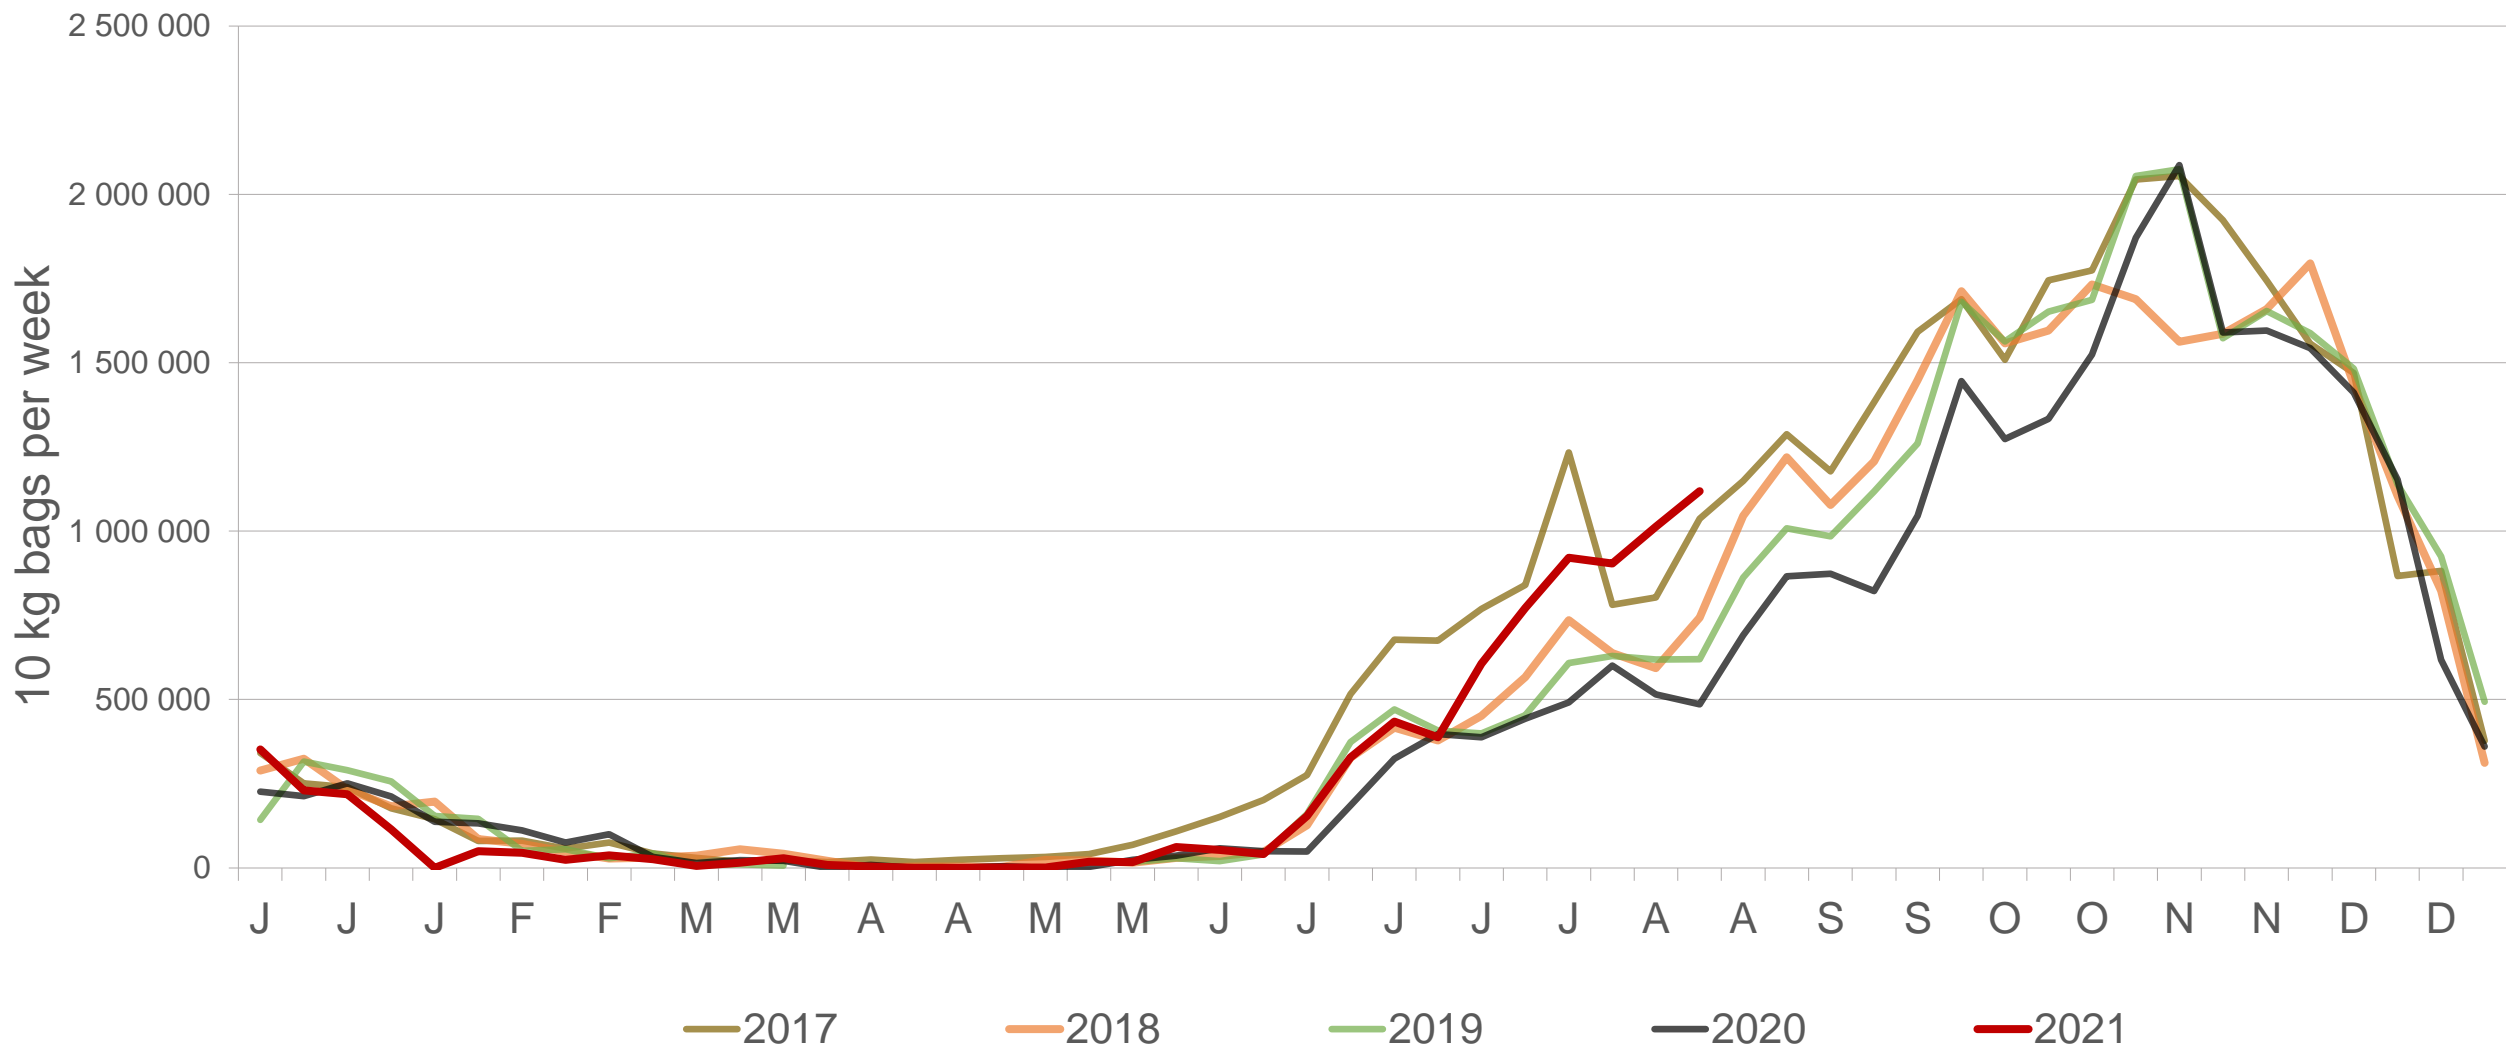

Sold 1.12 million bags less than the **5-year average** (2016 to 2020) of the first 34 weeks

RSA daily Price versus Daily Available stocks (all classes & all sizes)

Average Class 1 Medium prices in regions

Limpopo: Amount of 10 kg bags per week sold on FPMs (all classes)

Sold 592 182 bags more than the **5-year average** of the first 34 weeks.

Western Free State: Amount of 10 kg bags per week sold on FPMs (all classes)

Sold 2.51 million bags less than the **5-year average** of the first 34 weeks.

Eastern Free State: Amount of 10 kg bags per week sold on FPMs (all classes)

Sold 901 770 bags more than the **5-year average** of the first 34 weeks.