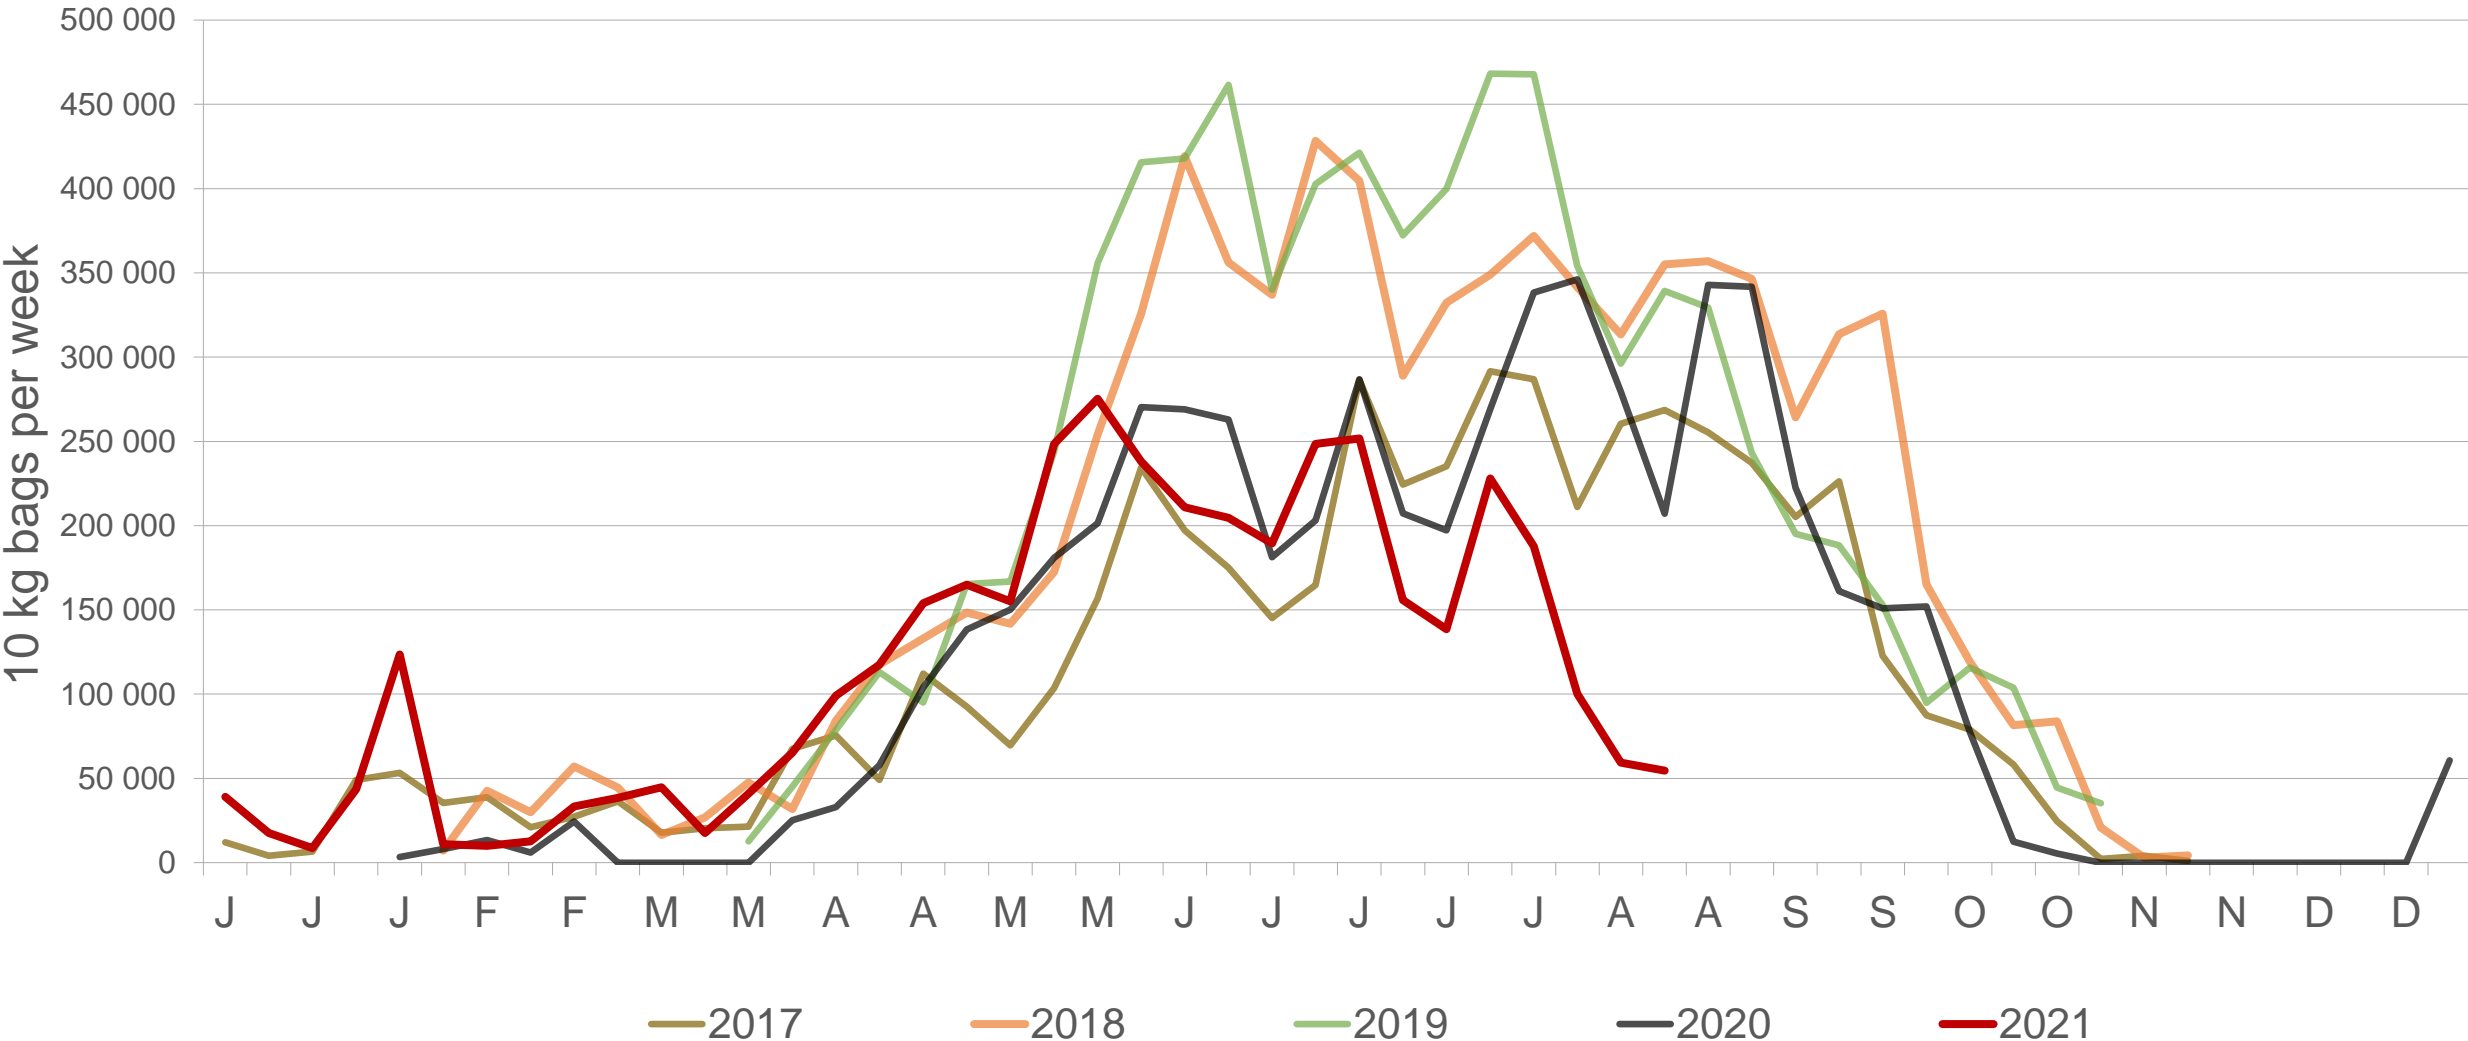

Limpopo: Amount of 10 kg bags per week sold on FPMs (all classes)

Sold 592 182 bags more than the **5-year average** of the first 34 weeks.

Western Free State: Amount of 10 kg bags per week sold on FPMs (all classes)

Sold 2.51 million bags less than the **5-year average** of the first 34 weeks.

Eastern Free State: Amount of 10 kg bags per week sold on FPMs (all classes)

Sold 901 770 bags more than the **5-year average** of the first 34 weeks.

Sandveld: Amount of 10 kg bags per week sold on FPMs (all classes)

Sold 215 105 bags less than the 5-year average of the first 34 weeks.

Northern Cape: Amount of 10 kg bags per week sold on FPMs (all classes)