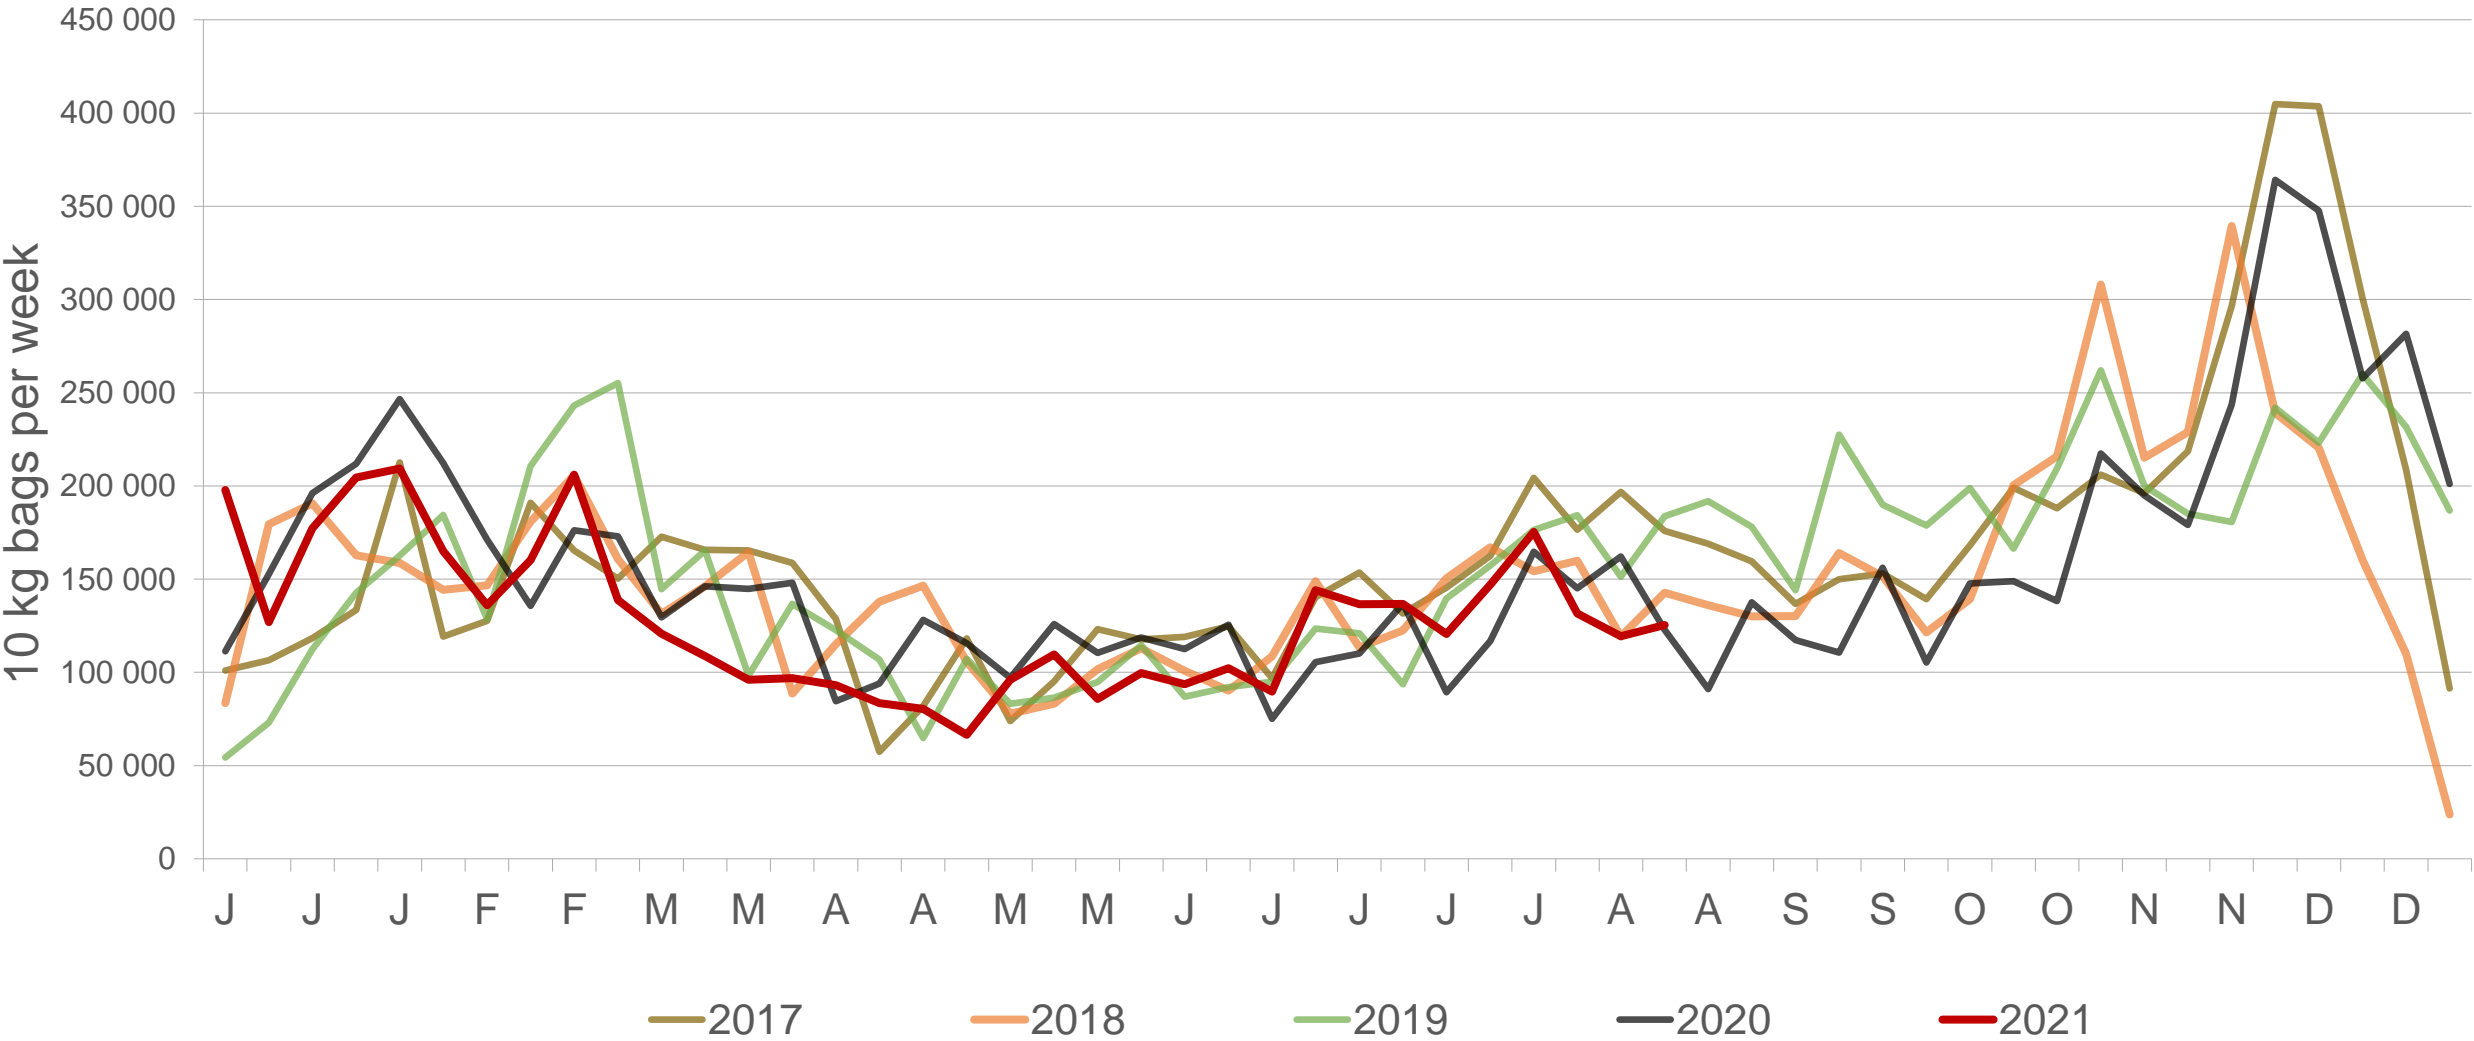

Sandveld: Amount of 10 kg bags per week sold on FPMs (all classes)

Sold 215 105 bags less than the 5-year average of the first 34 weeks.