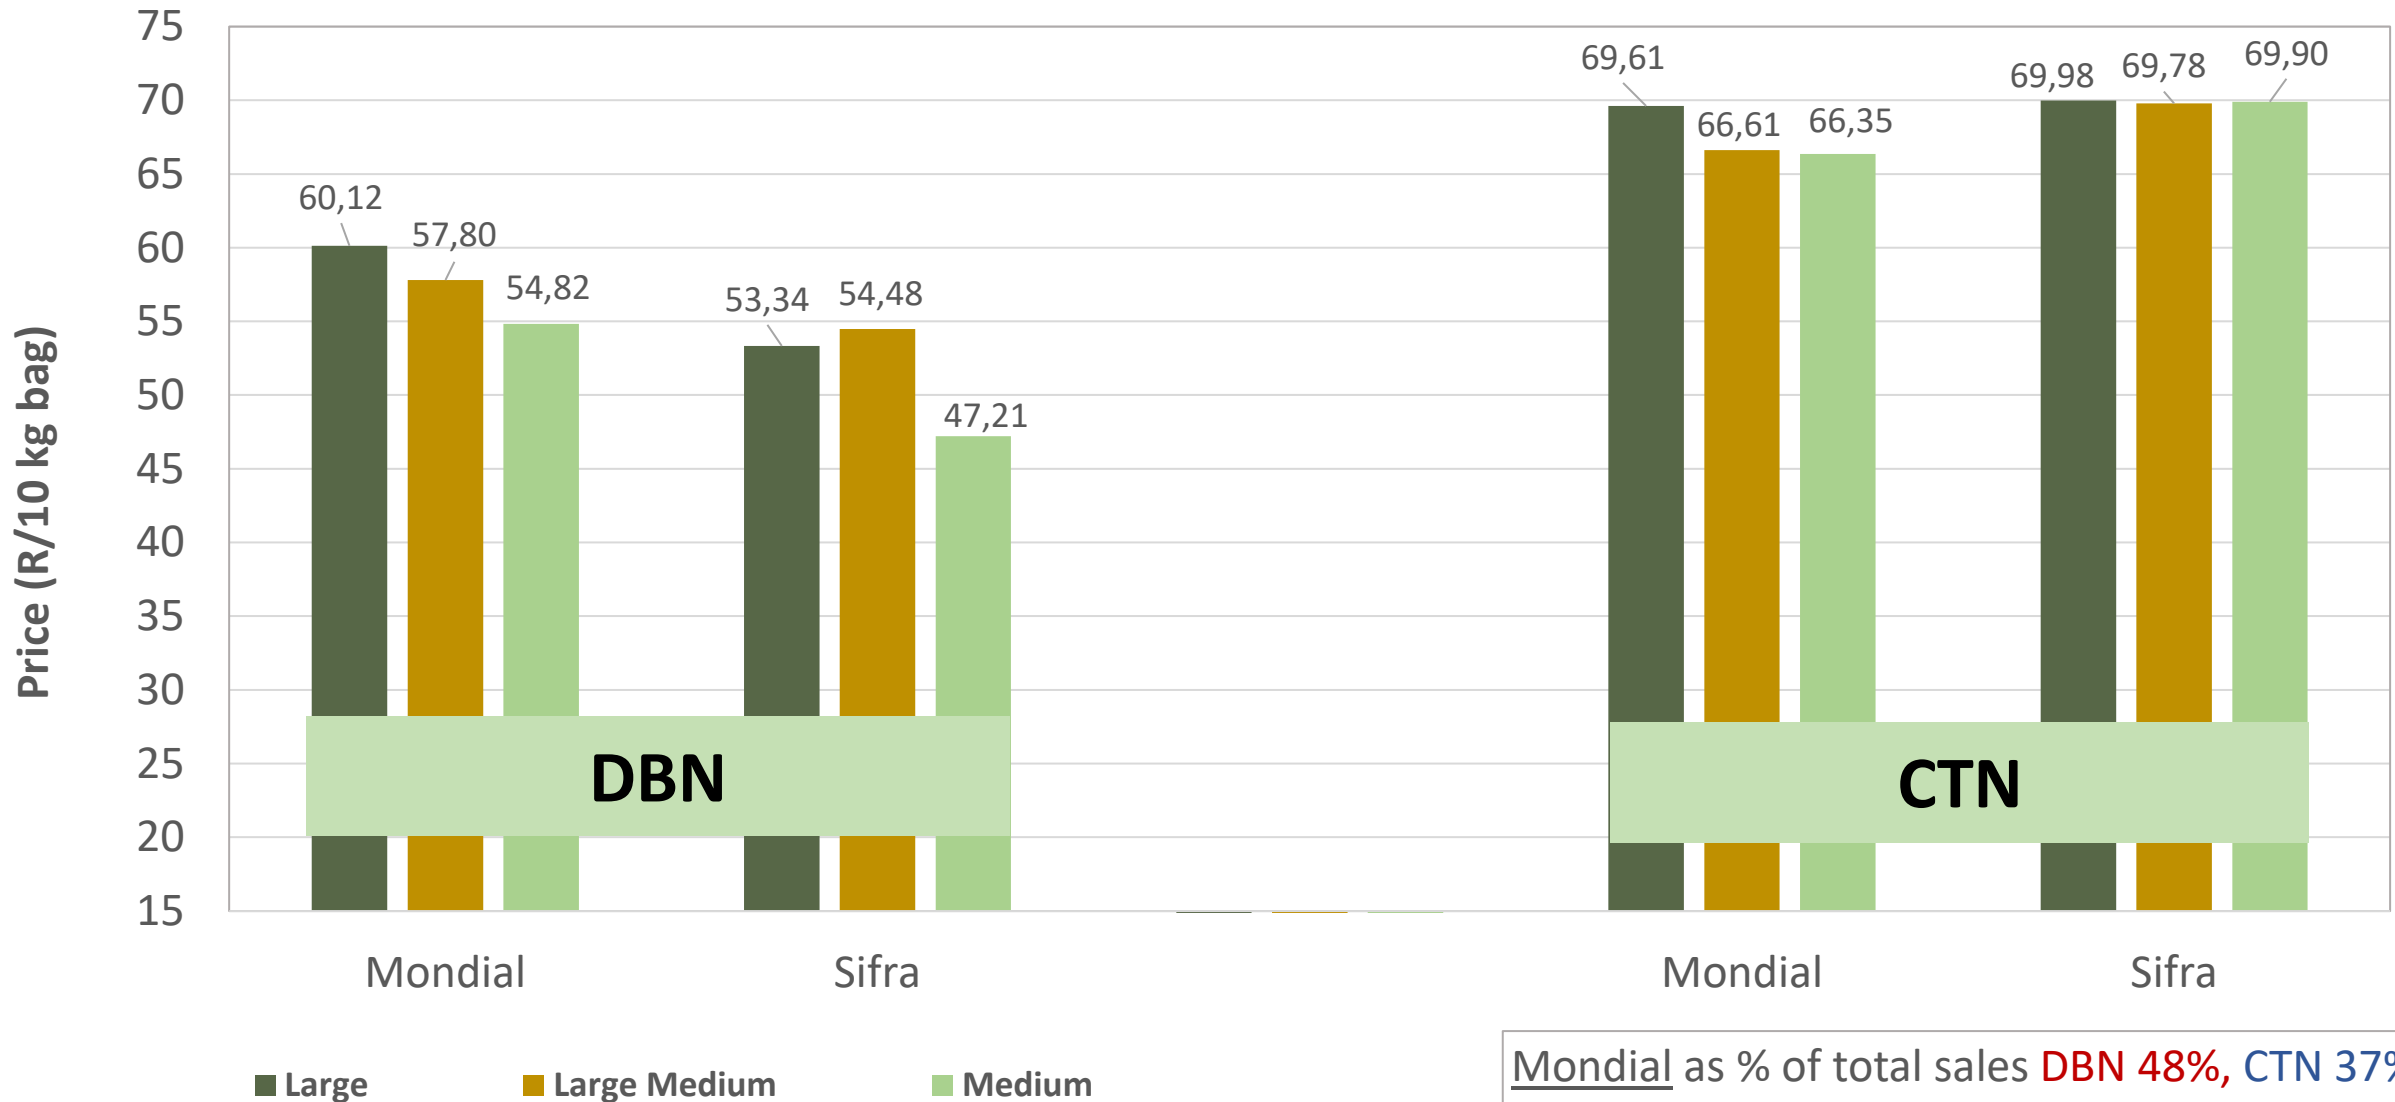

DBN & CTN markets: Average Prices - Different Sizes (only 10 kg bags)

Mondial as % of total sales **DBN 48%**, **CTN 37%**
Sifra as % of total sales **DBN 32%**, **CTN 36%**