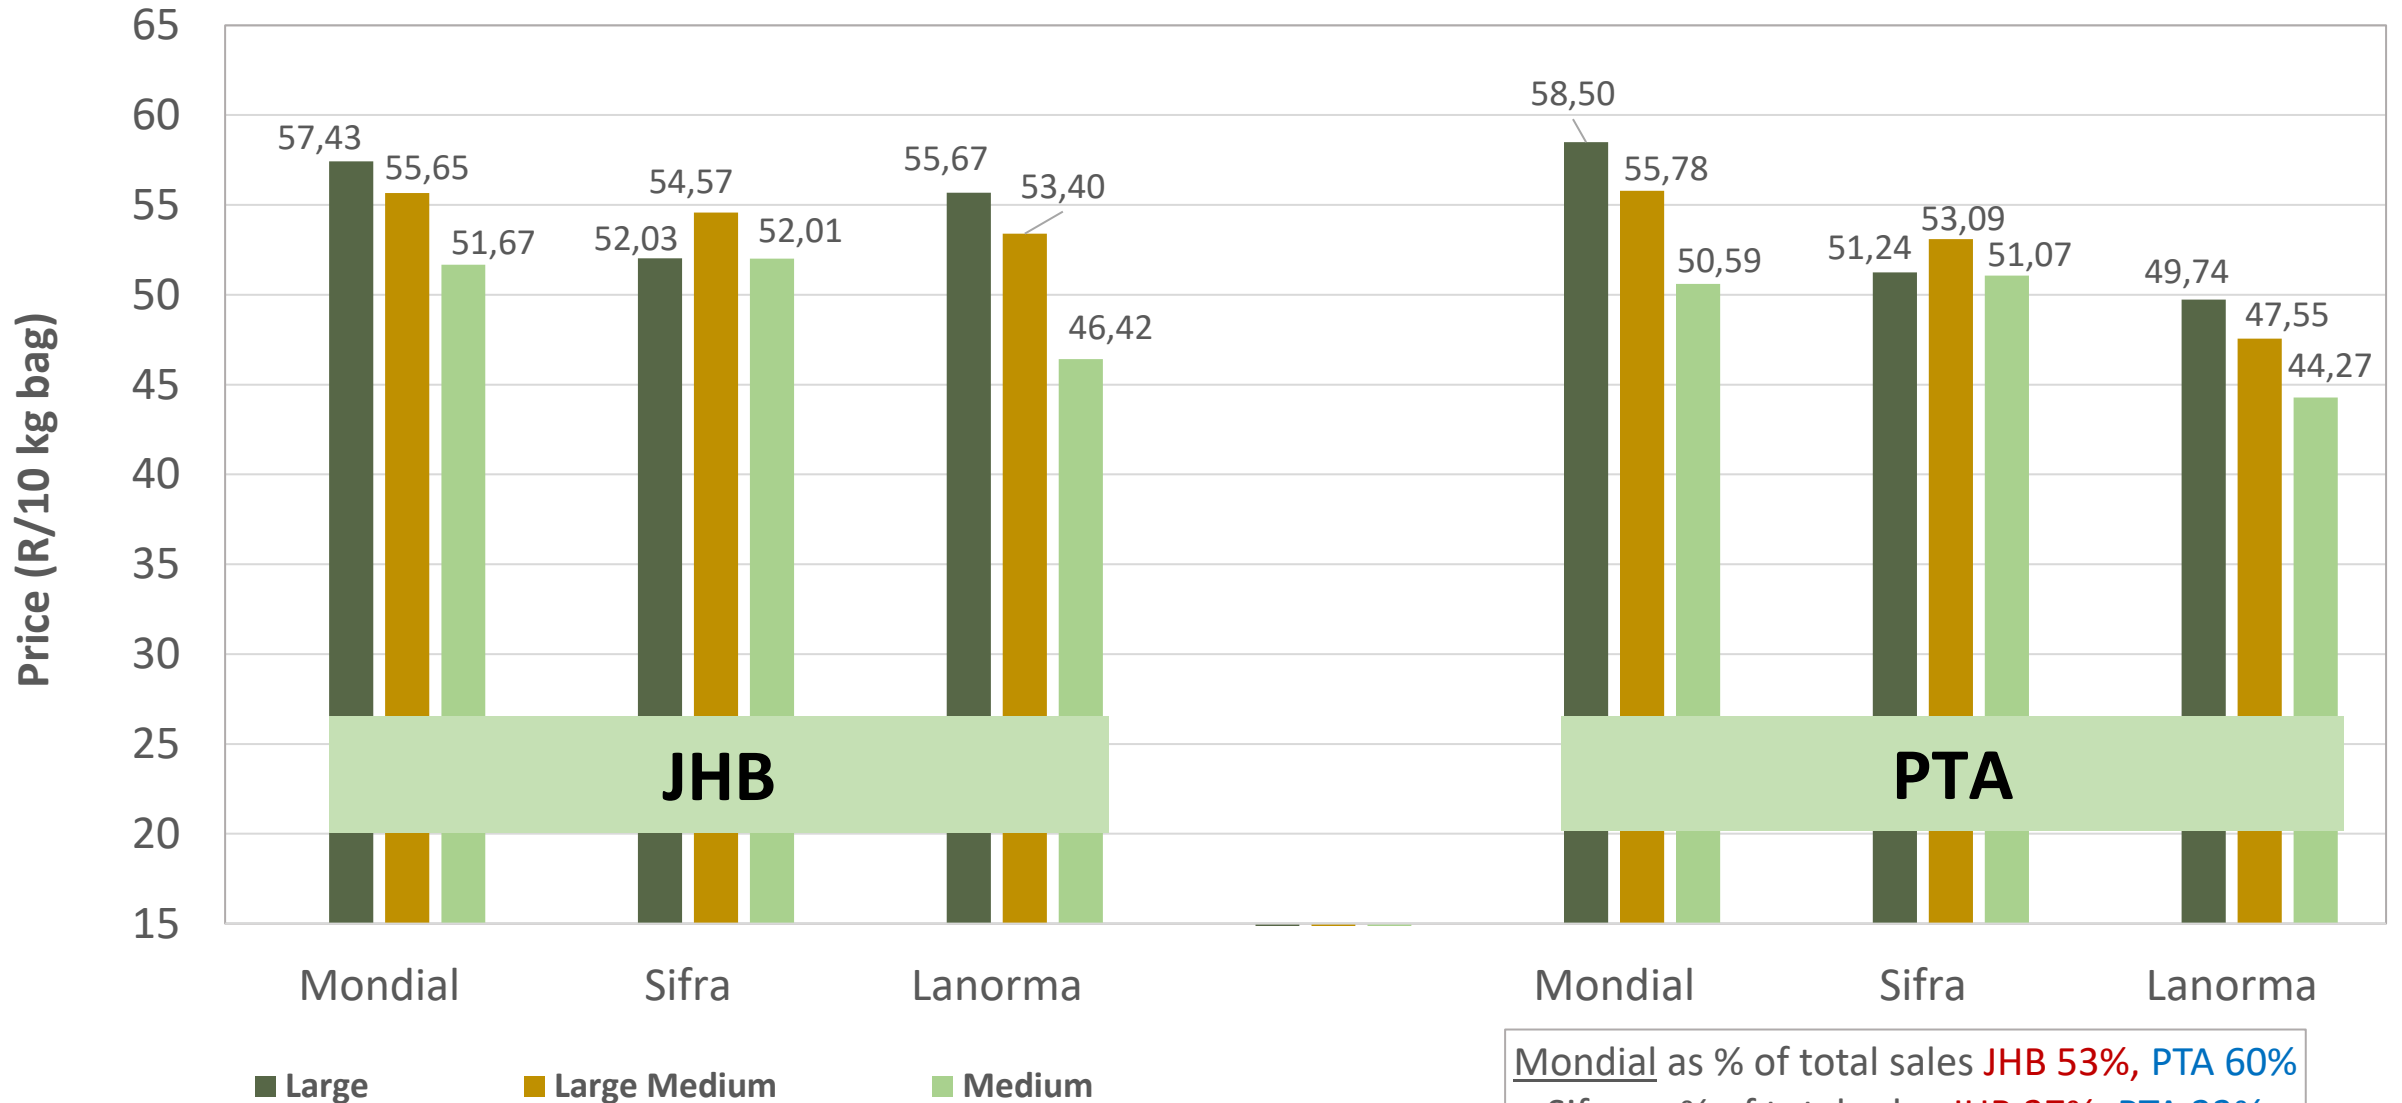

Average weekly prices and volumes for 10 kg bags of potatoes sold on selected markets from selected production regions

Klas & Grootte	Limpopo						Western Free State				Sandveld		Eastern Free State				Northern Cape		All Regions	
	JOH		PRE		DUR		JOH		PRE		CAP		JOH		PRE		JOH		All Markets	
	Volume 10kg	Prices R/10kg	Volume 10kg	Prices R/10kg	Volume 10kg	Prices R/10kg	Volume 10kg	Prices R/10kg	Volume 10kg	Prices R/10kg	Volume 10kg	Prices R/10kg	Volume 10kg	Prices R/10kg	Volume 10kg	Prices R/10kg	Volume 10kg	Prices R/10kg	Volume 10kg	Prices R/10kg
1L	147 297	55,92	82 043	57,40	7 249	59,16	12 689	55,20	12 040	52,68	20 143	64,56	5 282	44,18	2 945	46,15	5 754	62,88	403 667	56,98
1L/M	125 032	54,81	67 033	55,03	12 853	58,47	49 419	54,90	21 992	53,95	29 814	63,17	2 050	44,18	3 267	43,42	7 342	60,73	455 939	56,27
1M	79 637	52,22	35 713	51,09	8 901	57,30	55 267	52,03	22 259	50,90	36 571	60,93	6 834	43,92	4 227	40,59	4 990	55,61	357 290	53,60
1S	18 767	44,03	7 618	40,70	4 720	48,39	3 654	41,35	190	27,29	7 446	56,15	1 580	28,17	771	28,64	660	32,59	65 826	43,08
1S/M	23 684	47,91	9 409	46,29	2 200	53,75	8 793	46,14	2 486	47,94	3 150	53,82	152	30,03	-	-	791	54,07	79 873	47,70
1XL	2	55,00	-	-	-	-	293	53,87	-	-	-	-	310	55,28	-	-	554	43,83	1 159	49,45
1XS	10 009	38,19	-	-	-	-	1 824	44,27	-	-	-	-	200	27,50	-	-	284	29,19	12 647	38,53
1XXS	-	-	-	-	-	-	-	-	-	-	-	-	-	-	-	-	-	-	-	-
2L	29 415	52,15	14 887	53,65	1 210	58,08	3 948	52,97	2 948	50,77	4 045	56,90	1 628	47,08	1 819	43,33	510	47,78	88 105	52,37
2L/M	19 290	50,36	12 748	51,88	330	54,55	5 833	47,26	7 536	45,98	11 782	58,93	1 308	45,32	828	41,49	-	-	86 968	51,41
2M	11 301	46,80	4 989	46,19	810	55,00	7 673	47,10	3 429	43,83	11 801	57,92	1 108	40,79	582	43,13	939	31,71	61 115	48,25
2S	3 361	35,24	1 427	32,78	440	47,30	130	38,00	292	29,55	125	41,86	-	-	-	-	550	26,47	9 107	34,55
2S/M	863	40,86	757	41,45	880	48,00	3 269	31,54	3 437	30,78	-	-	-	-	-	-	-	-	14 744	37,04
2XL	-	-	-	-	-	-	-	-	-	-	-	-	300	53,80	-	-	-	-	300	53,80
2XS	450	24,84	-	-	-	-	-	-	-	-	-	-	-	-	-	-	-	-	450	24,84
2XXS	-	-	-	-	-	-	-	-	-	-	-	-	-	-	-	-	-	-	-	-
3L	5 001	44,93	2 837	44,15	770	55,00	1 584	43,35	440	42,50	-	-	956	28,78	918	29,62	370	35,61	25 818	42,06
3L/M	1 338	39,16	3 530	42,66	-	-	863	43,64	448	36,28	160	52,94	-	-	-	-	1 100	25,00	18 107	45,00
3M	6 179	39,71	2 776	36,96	-	-	4 082	36,71	2 310	34,92	873	48,85	130	30,00	382	32,70	1 430	22,19	41 959	38,08
3S/M	220	33,00	220	31,99	-	-	-	-	2 527	18,15	-	-	-	-	-	-	-	-	7 825	27,32
3XS	220	15,25	-	-	-	-	-	-	-	-	-	-	-	-	-	-	-	-	220	15,25
3XXS	-	-	-	-	-	-	-	-	-	-	-	-	-	-	-	-	-	-	-	-
4L	-	-	-	-	-	-	-	-	-	-	-	-	-	-	108	35,07	-	-	1 229	36,54
4L/M	-	-	-	-	-	-	-	-	-	-	-	-	-	-	-	-	-	-	201	45,10
4M	-	-	550	24,80	-	-	-	-	-	-	-	-	-	-	-	-	-	-	3 932	33,26
4S	-	-	10	30,00	-	-	-	-	-	-	-	-	-	-	-	-	-	-	25	28,80
4S/M	-	-	-	-	-	-	-	-	-	-	-	-	-	-	-	-	-	-	330	18,33
Total	482 286	52,52	250 338	53,00	40 855	56,29	159 321	51,17	82 426	48,57	129 407	60,43	22 038	42,40	16 139	40,82	25 961	51,68	1 756 799	52,66

PTA & JHB markets: Average Prices - Different Sizes (only 10 kg bags)

Mondial as % of total sales **JHB 53%**, **PTA 60%**
Sifra as % of total sales **JHB 37%**, **PTA 23%**
Lanorma as % of total sales **JHB 4%**, **PTA 3%**