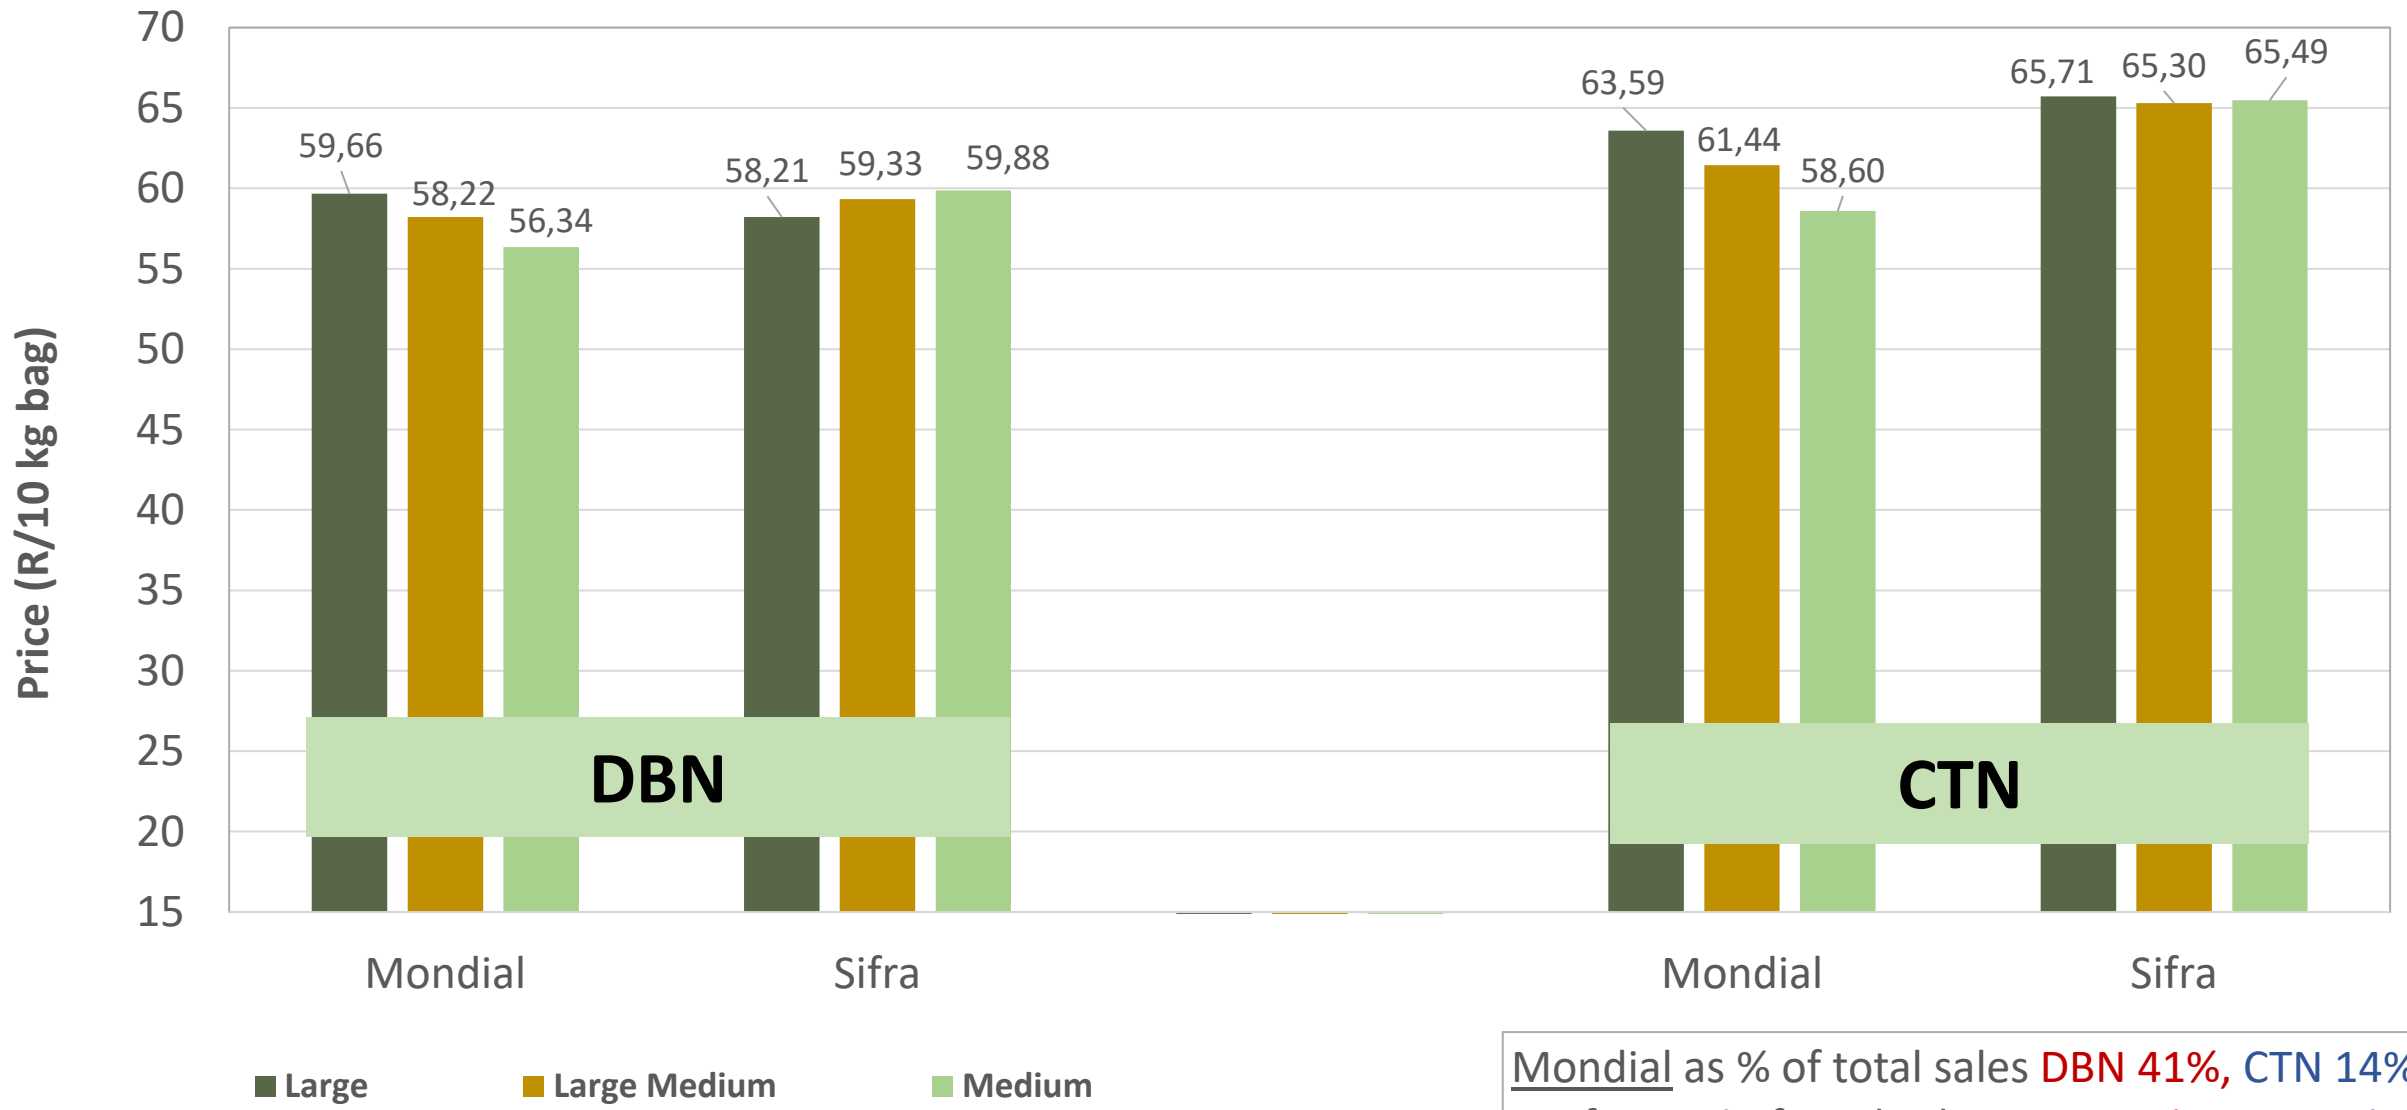

DBN & CTN markets: Average Prices - Different Sizes (only 10 kg bags)

Mondial as % of total sales **DBN 41%**, **CTN 14%**
Sifra as % of total sales **DBN 28%**, **CTN 44%**