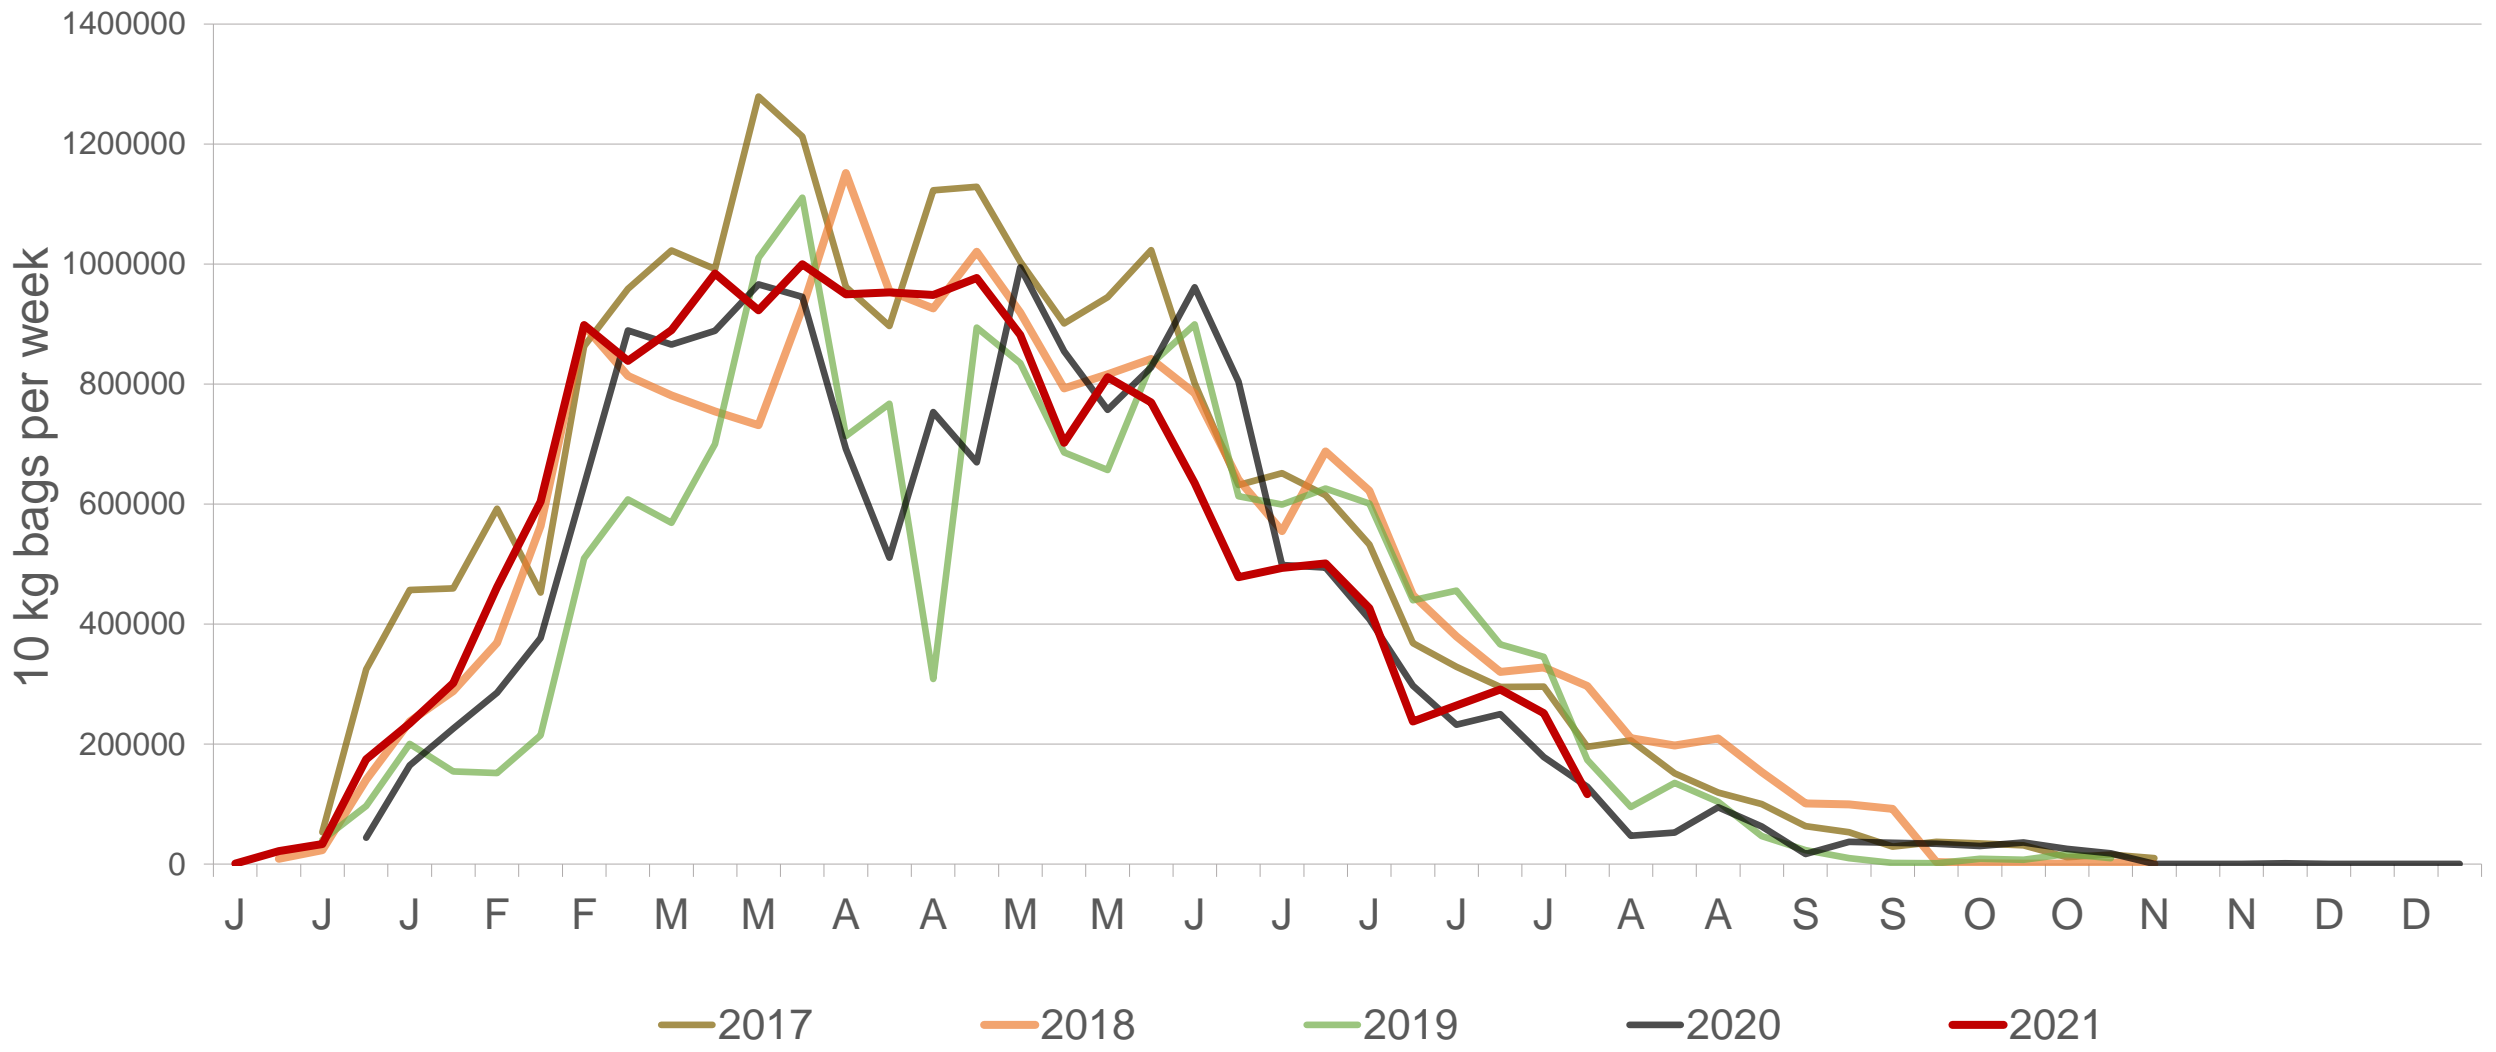

Sold 671 172 bags less than the **5-year average** (2016 to 2020) of the first 32 weeks

RSA daily Price versus Daily Available stocks (all classes & all sizes)

Average Class 1 Medium prices in regions

Limpopo: Amount of 10 kg bags per week sold on FPMs (all classes)

Sold 141 930 bags less than the 5-year average of the first 32 weeks.

Western Free State: Amount of 10 kg bags per week sold on FPMs (all classes)

Sold 1.89 million bags less than the **5-year average** of the first 32 weeks.

Sandveld: Amount of 10 kg bags per week sold on FPMs (all classes)

Sold 142 400 bags less than the 5-year average of the first 32 weeks.

Eastern Free State: Amount of 10 kg bags per week sold on FPMs (all classes)