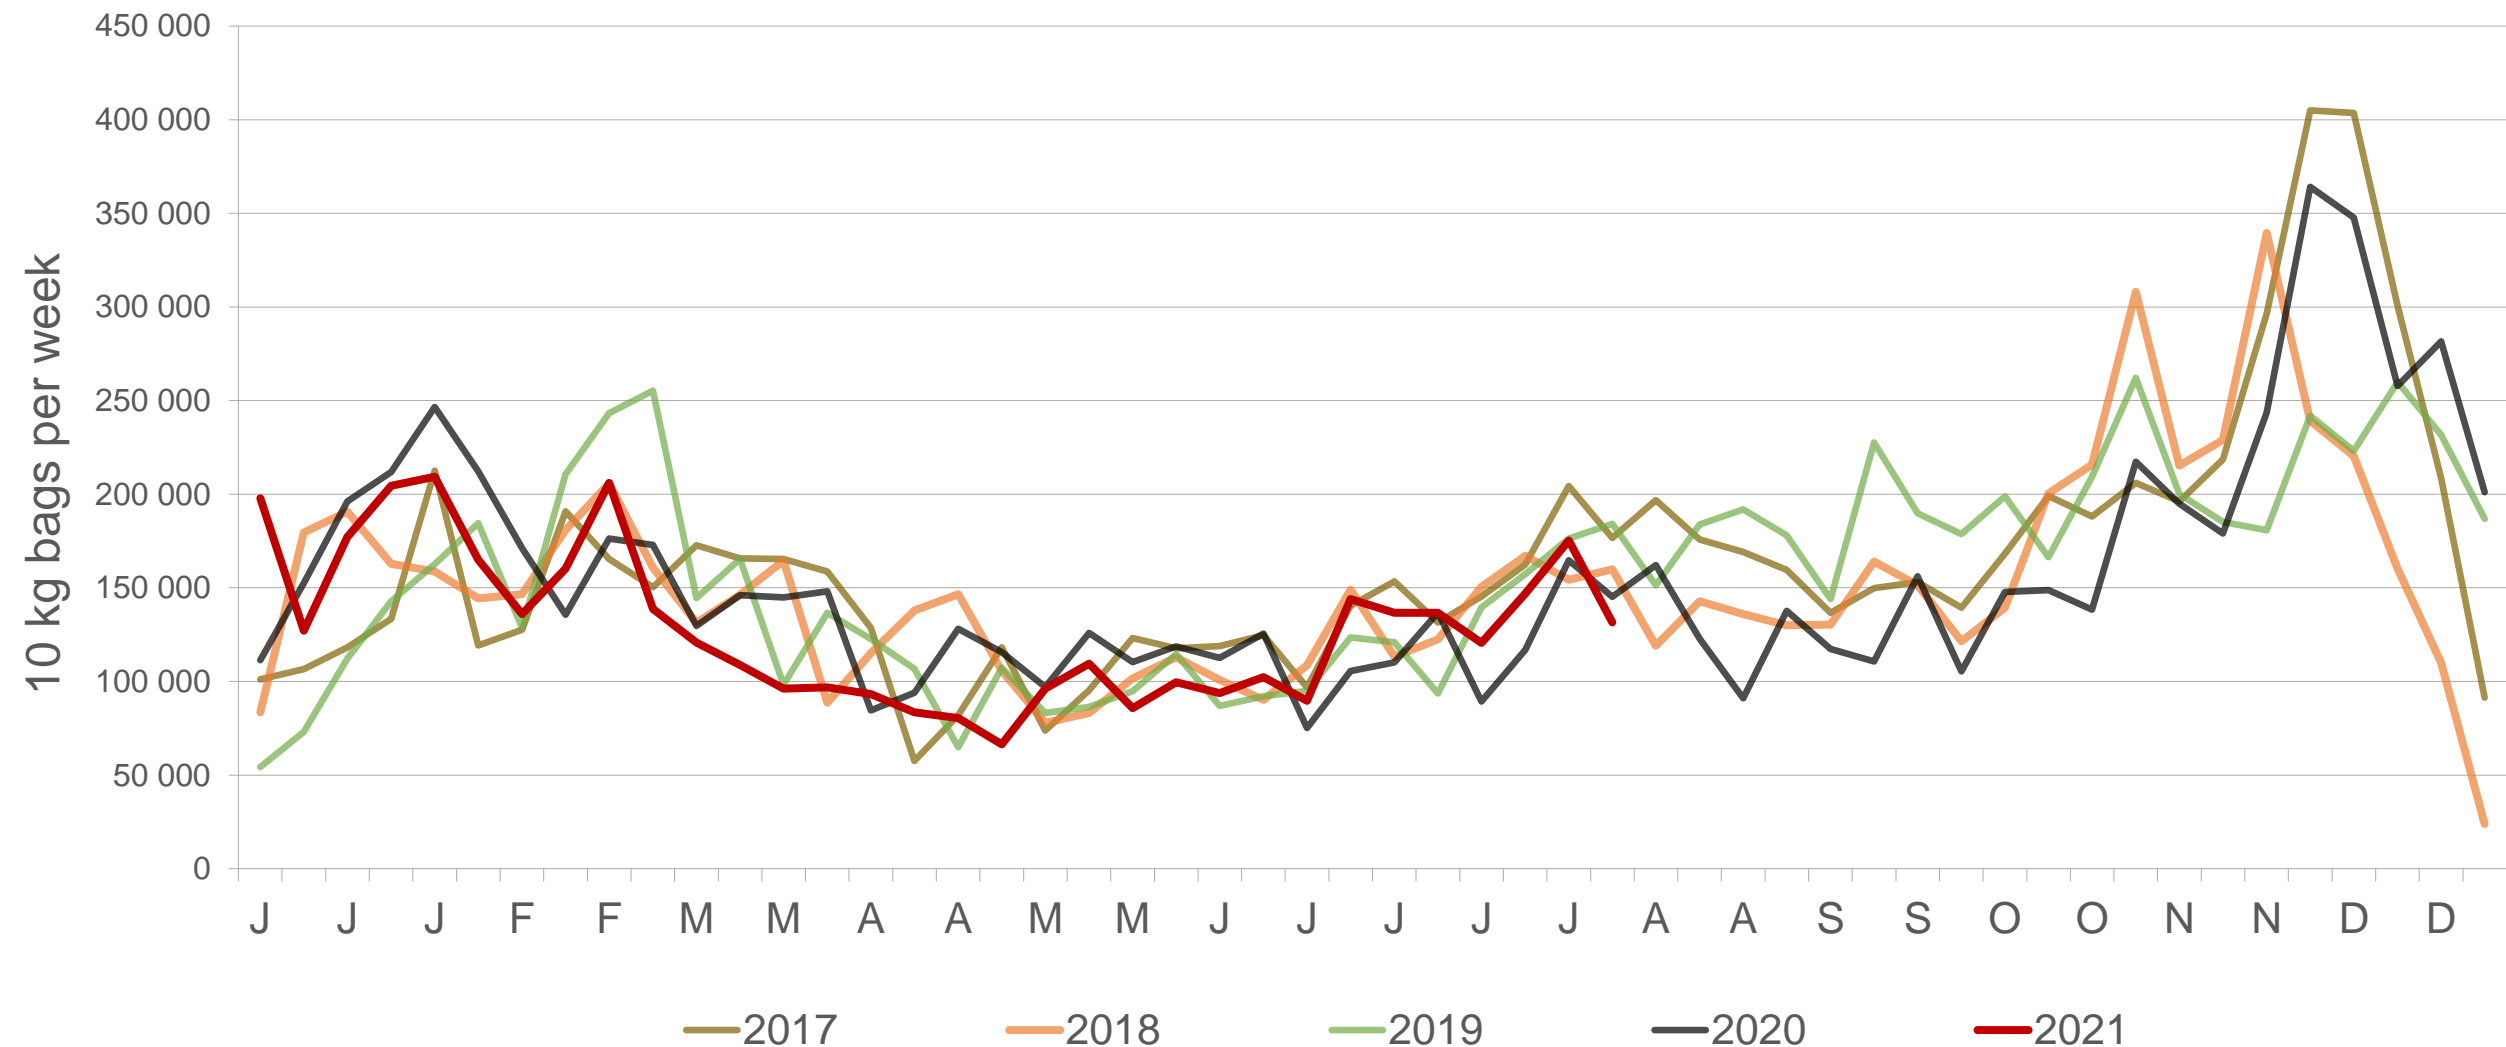

Sold 671 172 bags less than the **5-year average** (2016 to 2020) of the first 32 weeks

RSA daily Price versus Daily Available stocks (all classes & all sizes)

Average Class 1 Medium prices in regions

Limpopo: Amount of 10 kg bags per week sold on FPMs (all classes)

Sold 141 930 bags less than the 5-year average of the first 32 weeks.

Western Free State: Amount of 10 kg bags per week sold on FPMs (all classes)

Sold 1.89 million bags less than the **5-year average** of the first 32 weeks.

Sandveld: Amount of 10 kg bags per week sold on FPMs (all classes)

Sold 142 400 bags less than the 5-year average of the first 32 weeks.

Eastern Free State: Amount of 10 kg bags per week sold on FPMs (all classes)