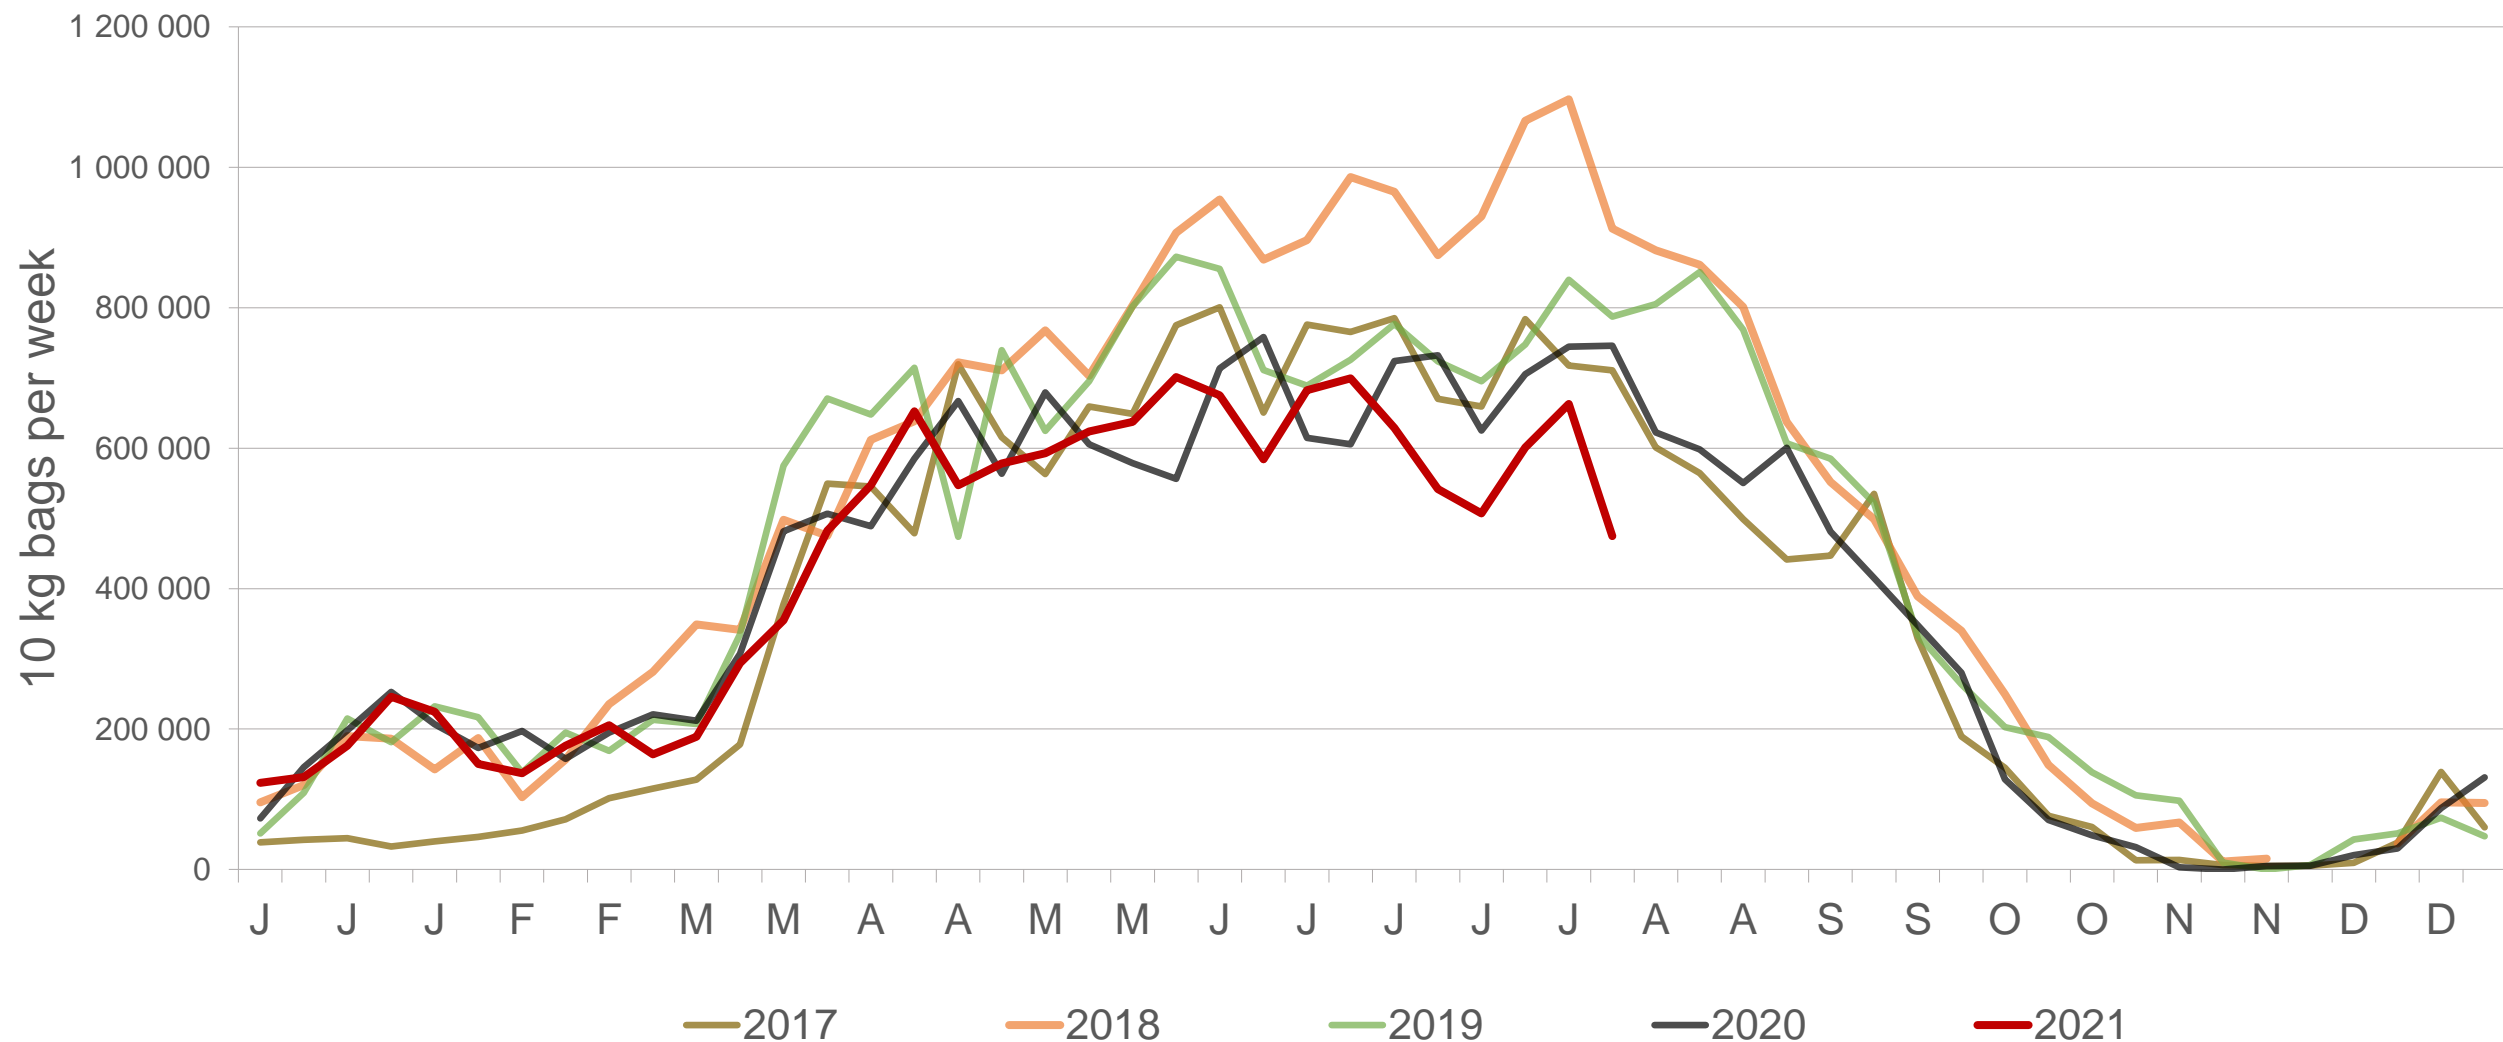

Potatoes
Aartappels SA

Weekly Market Information

13 August 2021

www.potatoes.co.za

Average weekly price – all markets & all classes

Weekly price	
R52,66	 0,27% (week on week)

Cumulative total number of 10 kg bags sold on markets: First 32 weeks of each year

Sold 671 172 bags less than the **5-year average** (2016 to 2020) of the first 32 weeks

RSA daily Price versus Daily Available stocks (all classes & all sizes)

Average Class 1 Medium prices in regions

Limpopo: Amount of 10 kg bags per week sold on FPMs (all classes)

Sold 141 930 bags less than the 5-year average of the first 32 weeks.

Western Free State: Amount of 10 kg bags per week sold on FPMs (all classes)

Sold 1.89 million bags less than the **5-year average** of the first 32 weeks.

Sandveld: Amount of 10 kg bags per week sold on FPMs (all classes)

Sold 142 400 bags less than the 5-year average of the first 32 weeks.

Eastern Free State: Amount of 10 kg bags per week sold on FPMs (all classes)