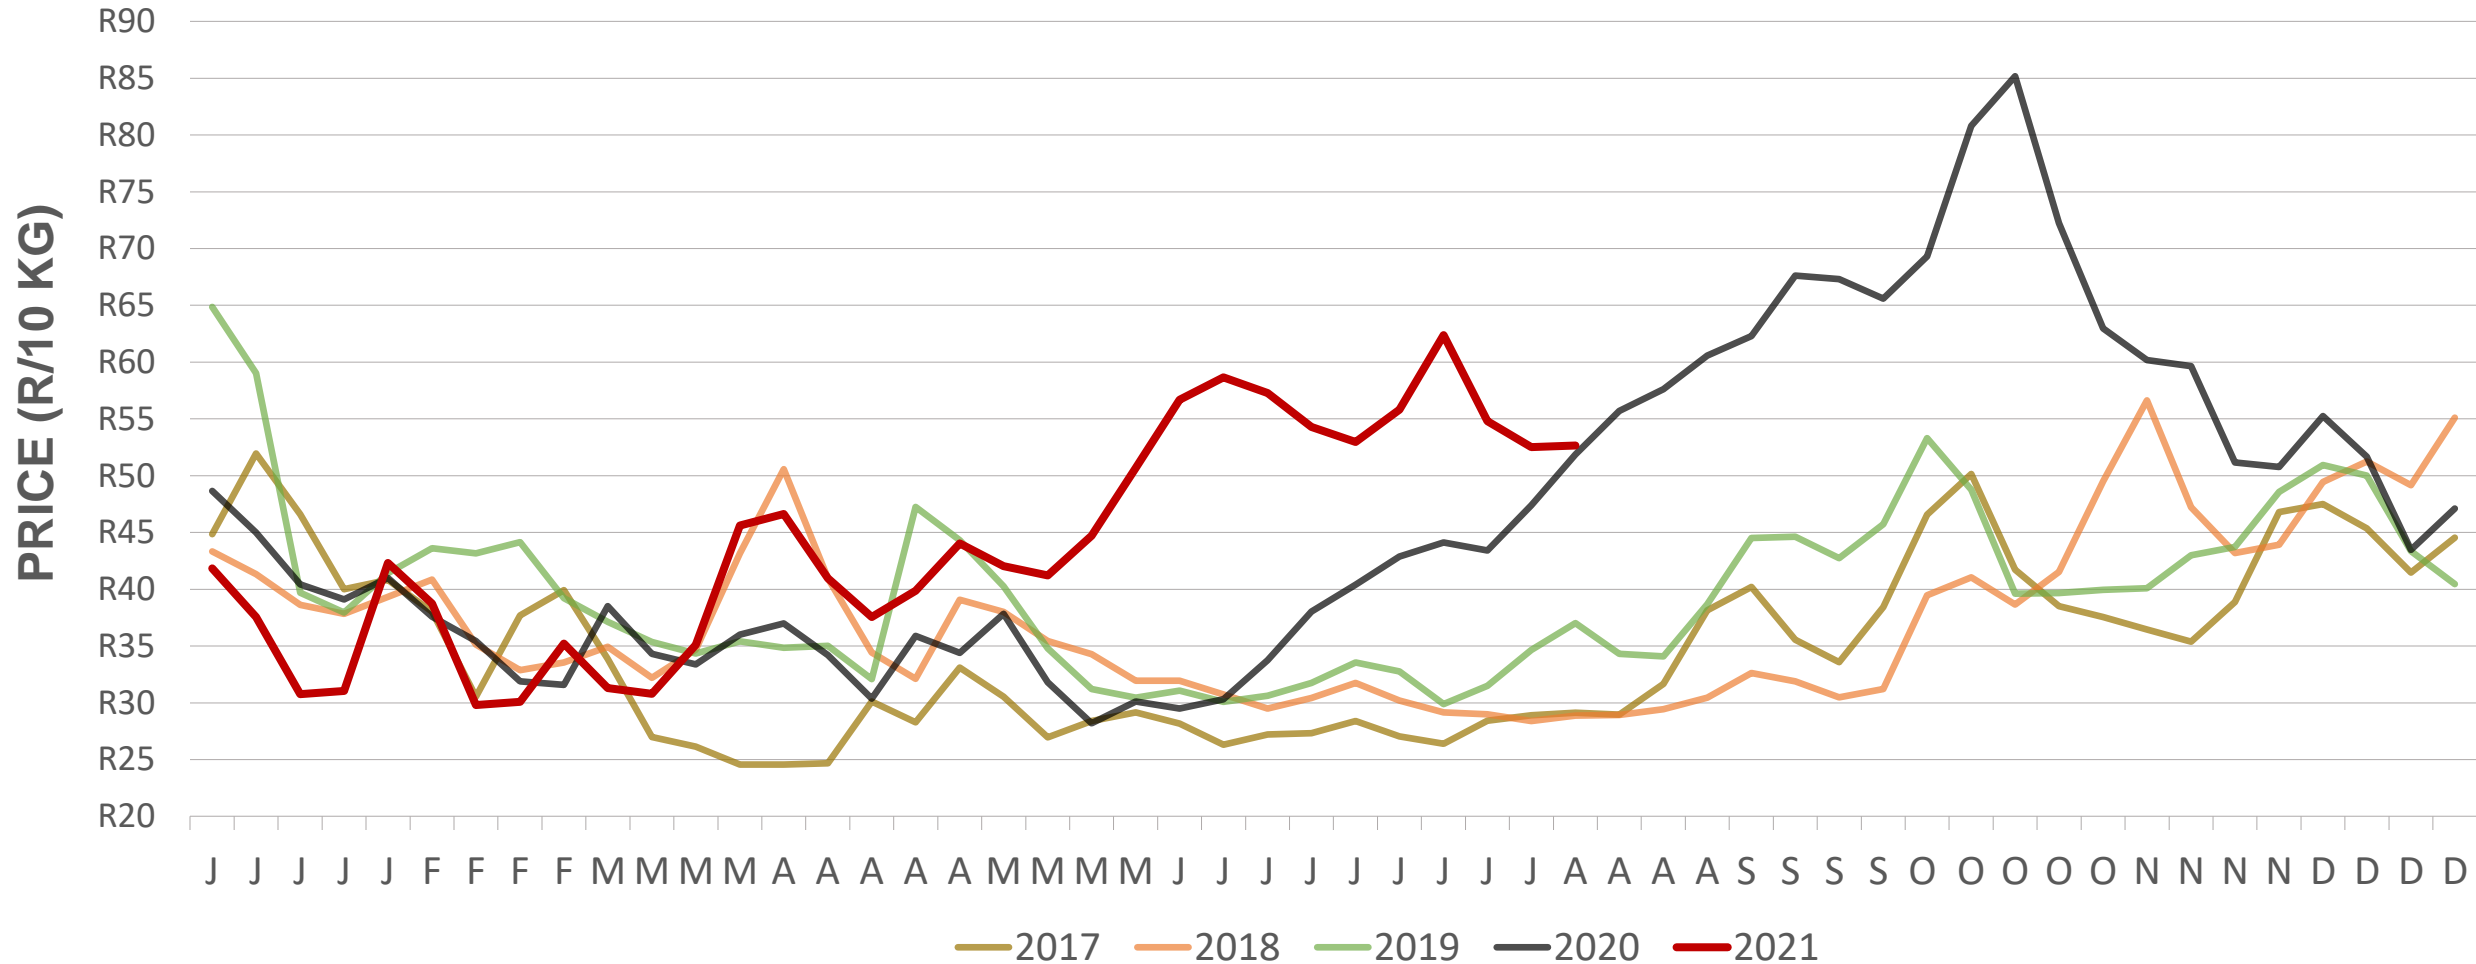

Potatoes
Aartappels SA

Weekly Market Information

13 August 2021

www.potatoes.co.za

Average weekly price – all markets & all classes

Weekly price	
R52,66	 0,27% (week on week)

Cumulative total number of 10 kg bags sold on markets: First 32 weeks of each year

Sold 671 172 bags less than the **5-year average** (2016 to 2020) of the first 32 weeks

RSA daily Price versus Daily Available stocks (all classes & all sizes)

Average Class 1 Medium prices in regions

Limpopo: Amount of 10 kg bags per week sold on FPMs (all classes)

Sold 141 930 bags less than the 5-year average of the first 32 weeks.

Western Free State: Amount of 10 kg bags per week sold on FPMs (all classes)

Sold 1.89 million bags less than the **5-year average** of the first 32 weeks.

Sandveld: Amount of 10 kg bags per week sold on FPMs (all classes)

Sold 142 400 bags less than the 5-year average of the first 32 weeks.

Eastern Free State: Amount of 10 kg bags per week sold on FPMs (all classes)