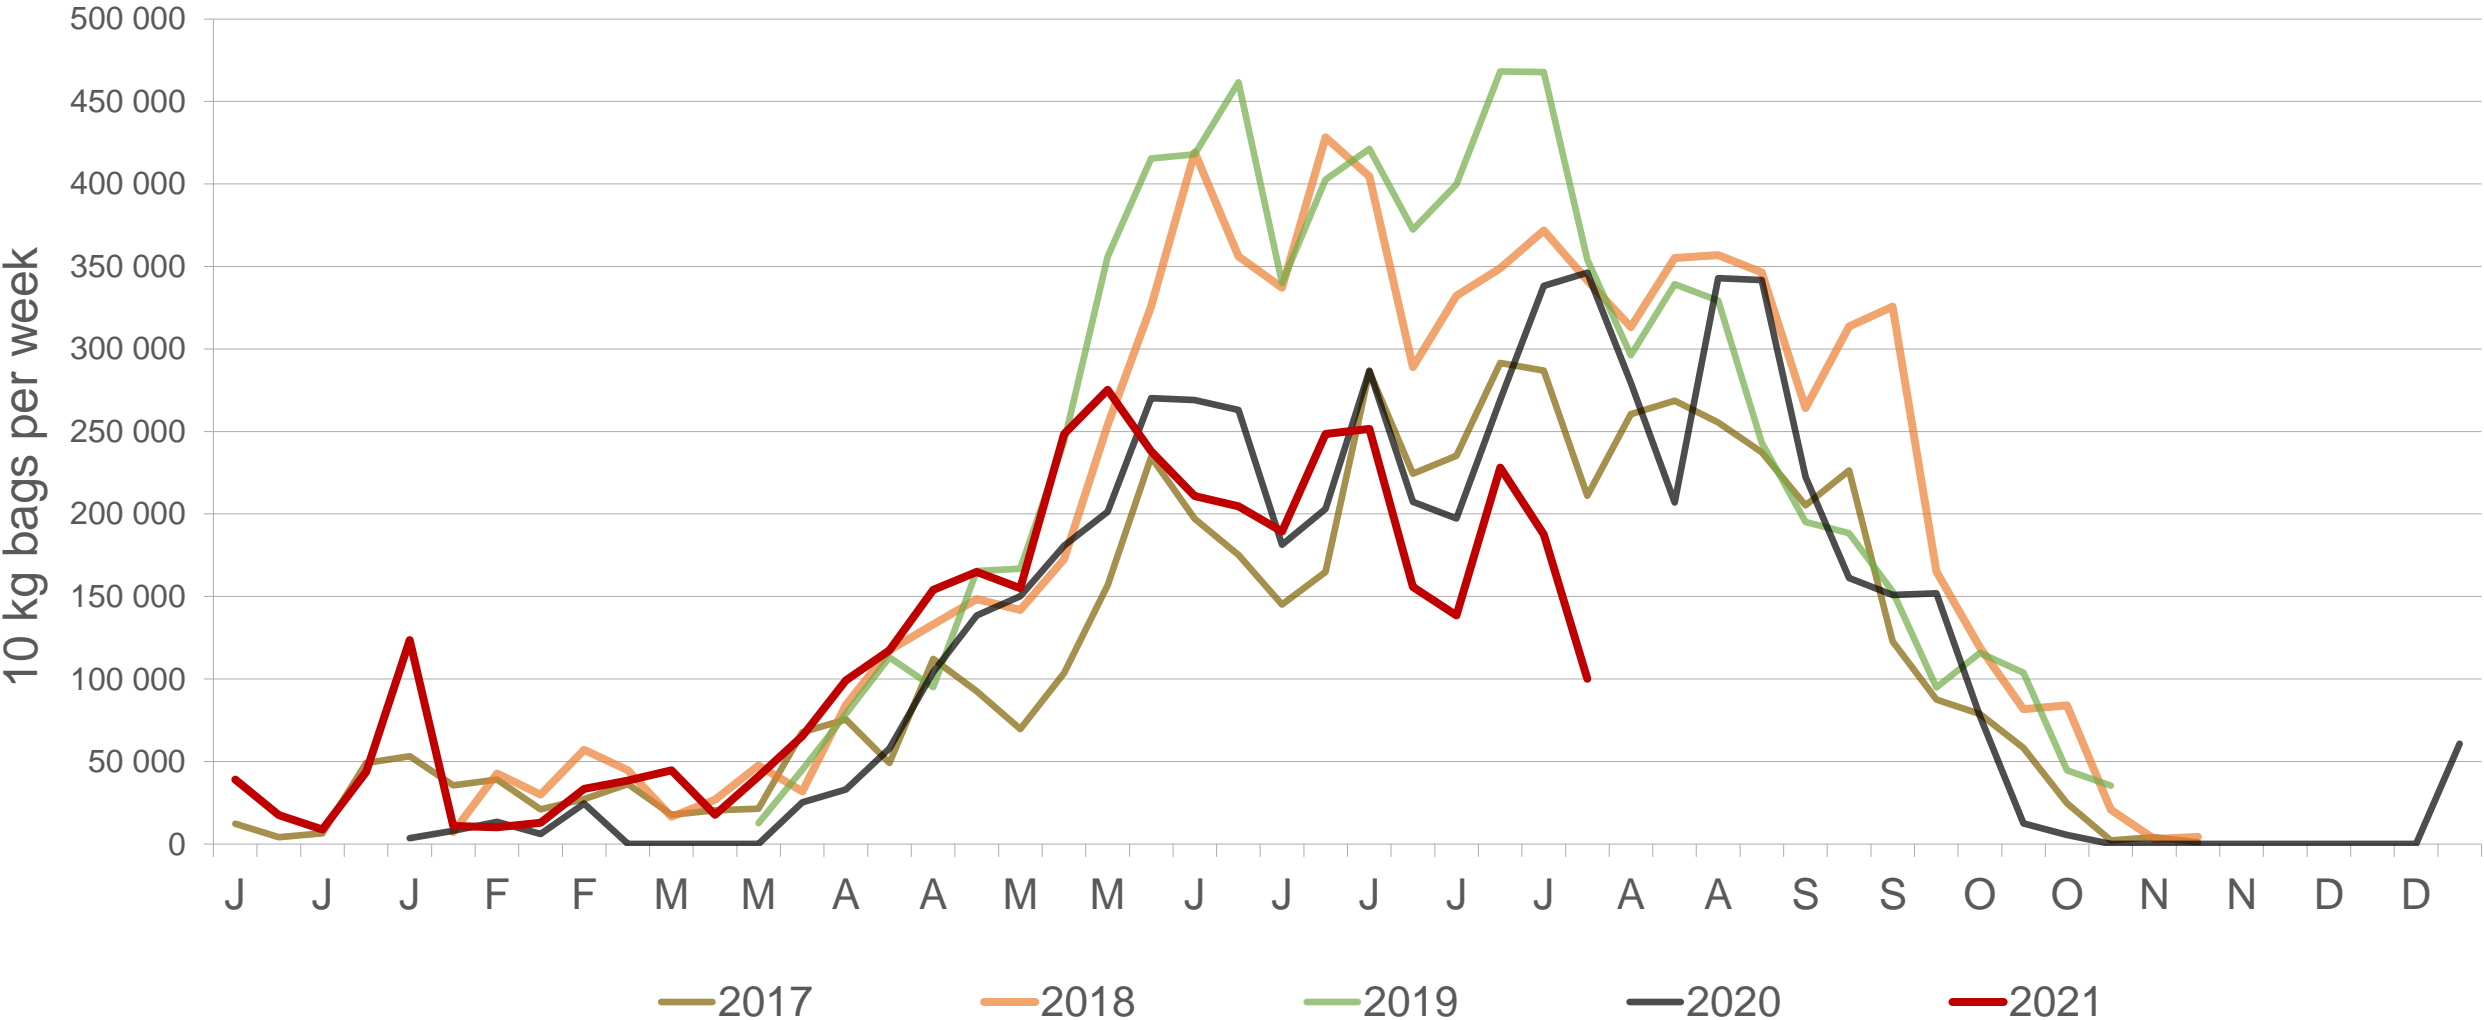

Sold 141 930 bags less than the 5-year average of the first 32 weeks.

Western Free State: Amount of 10 kg bags per week sold on FPMs (all classes)

Sold 1.89 million bags less than the **5-year average** of the first 32 weeks.

Sandveld: Amount of 10 kg bags per week sold on FPMs (all classes)

Sold 142 400 bags less than the 5-year average of the first 32 weeks.

Eastern Free State: Amount of 10 kg bags per week sold on FPMs (all classes)

Sold 910 705 bags more than the **5-year average** of the first 32 weeks.

Northern Cape: Amount of 10 kg bags per week sold on FPMs (all classes)

Sold 360 671 less than the **5-year average** of the first 32 weeks.