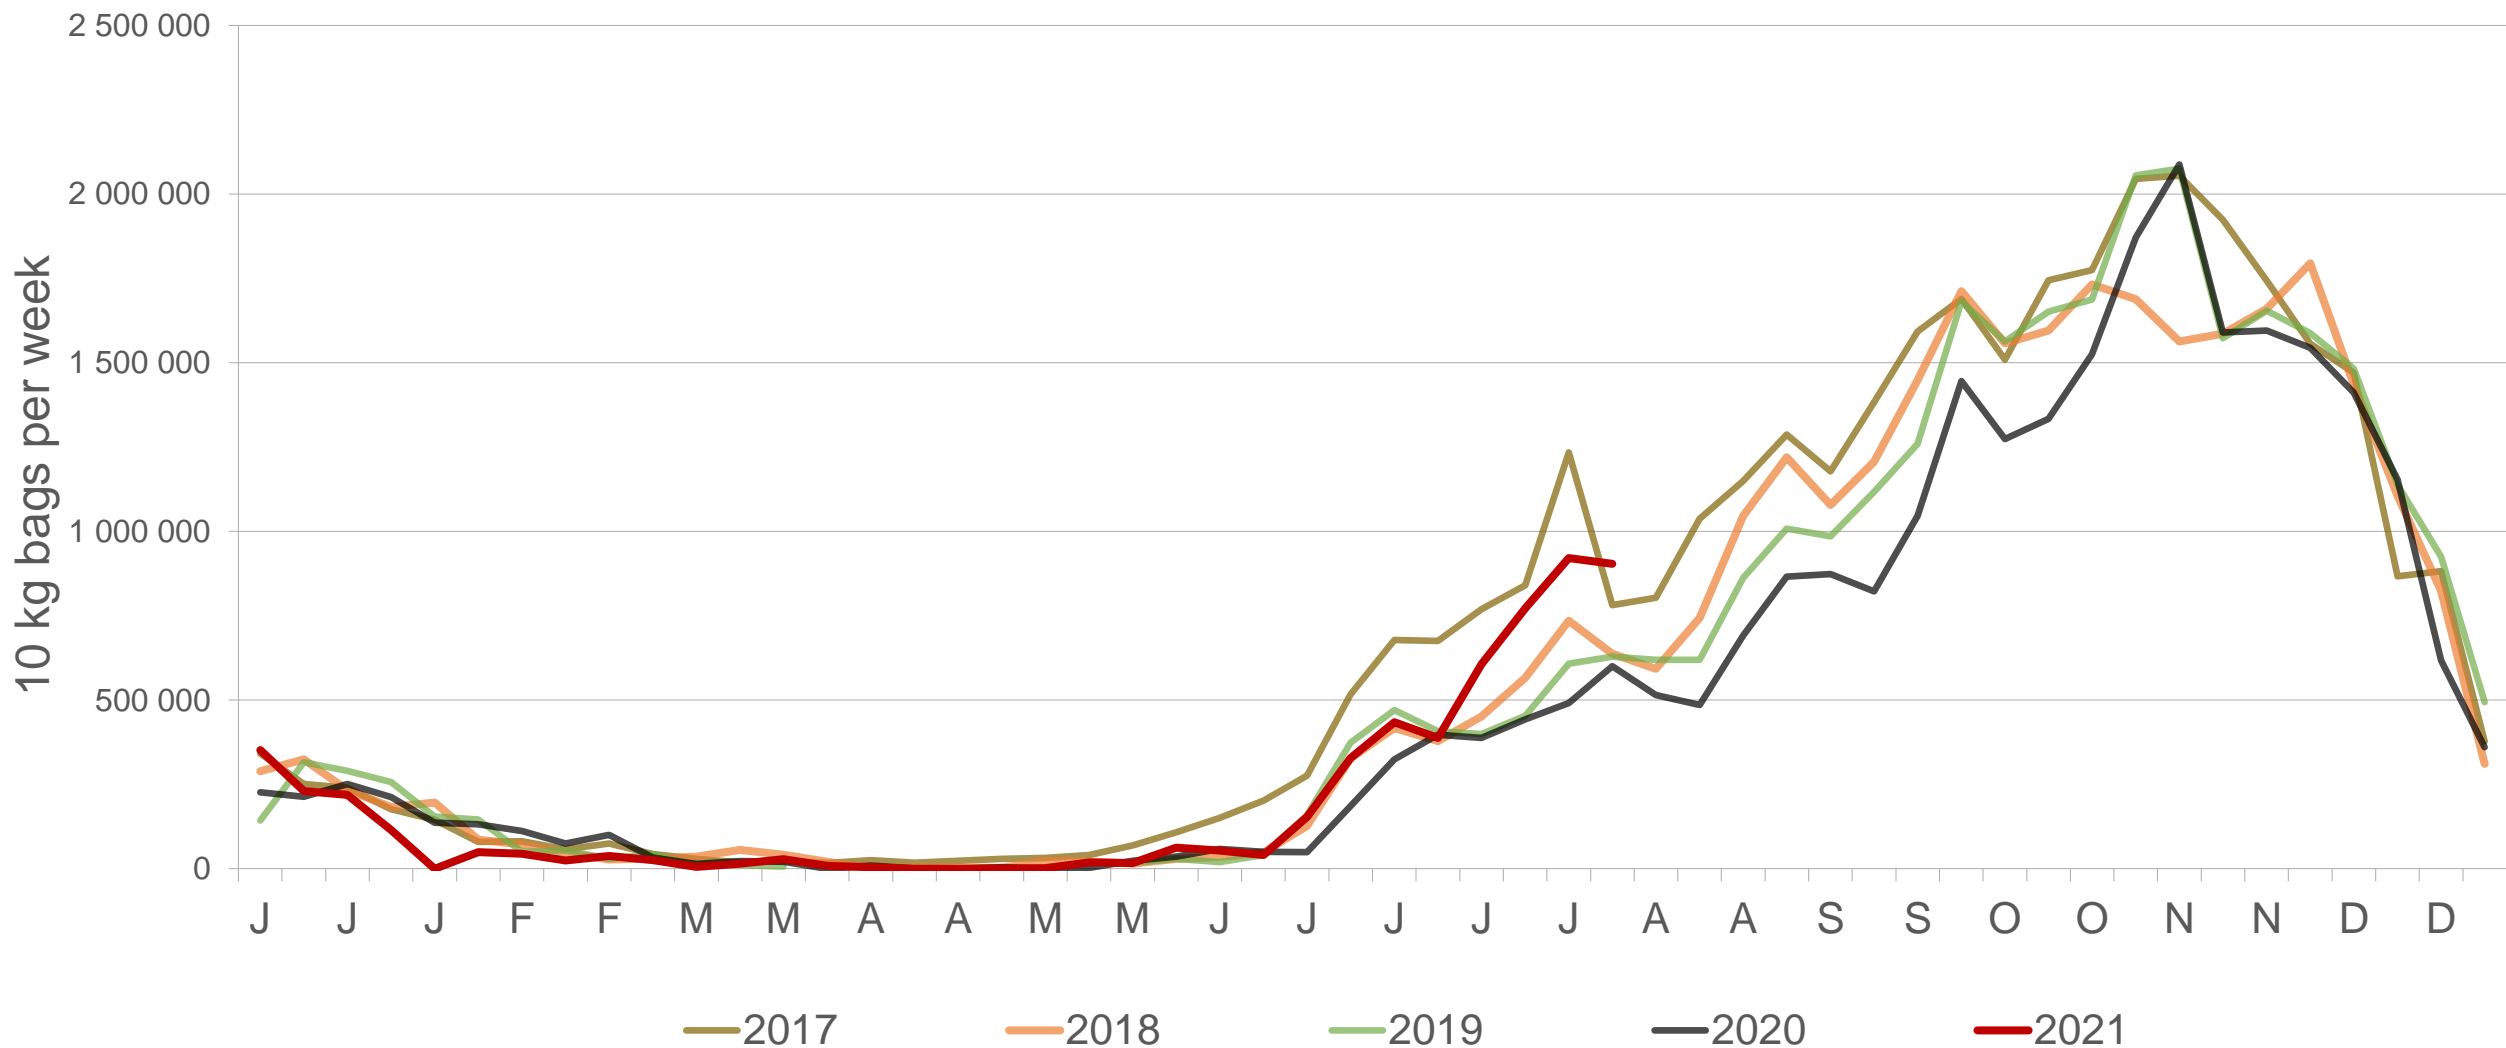

Sold 671 172 bags less than the **5-year average** (2016 to 2020) of the first 32 weeks

RSA daily Price versus Daily Available stocks (all classes & all sizes)

Average Class 1 Medium prices in regions

Limpopo: Amount of 10 kg bags per week sold on FPMs (all classes)

Sold 141 930 bags less than the 5-year average of the first 32 weeks.

Western Free State: Amount of 10 kg bags per week sold on FPMs (all classes)

Sold 1.89 million bags less than the **5-year average** of the first 32 weeks.

Sandveld: Amount of 10 kg bags per week sold on FPMs (all classes)

Sold 142 400 bags less than the 5-year average of the first 32 weeks.

Eastern Free State: Amount of 10 kg bags per week sold on FPMs (all classes)