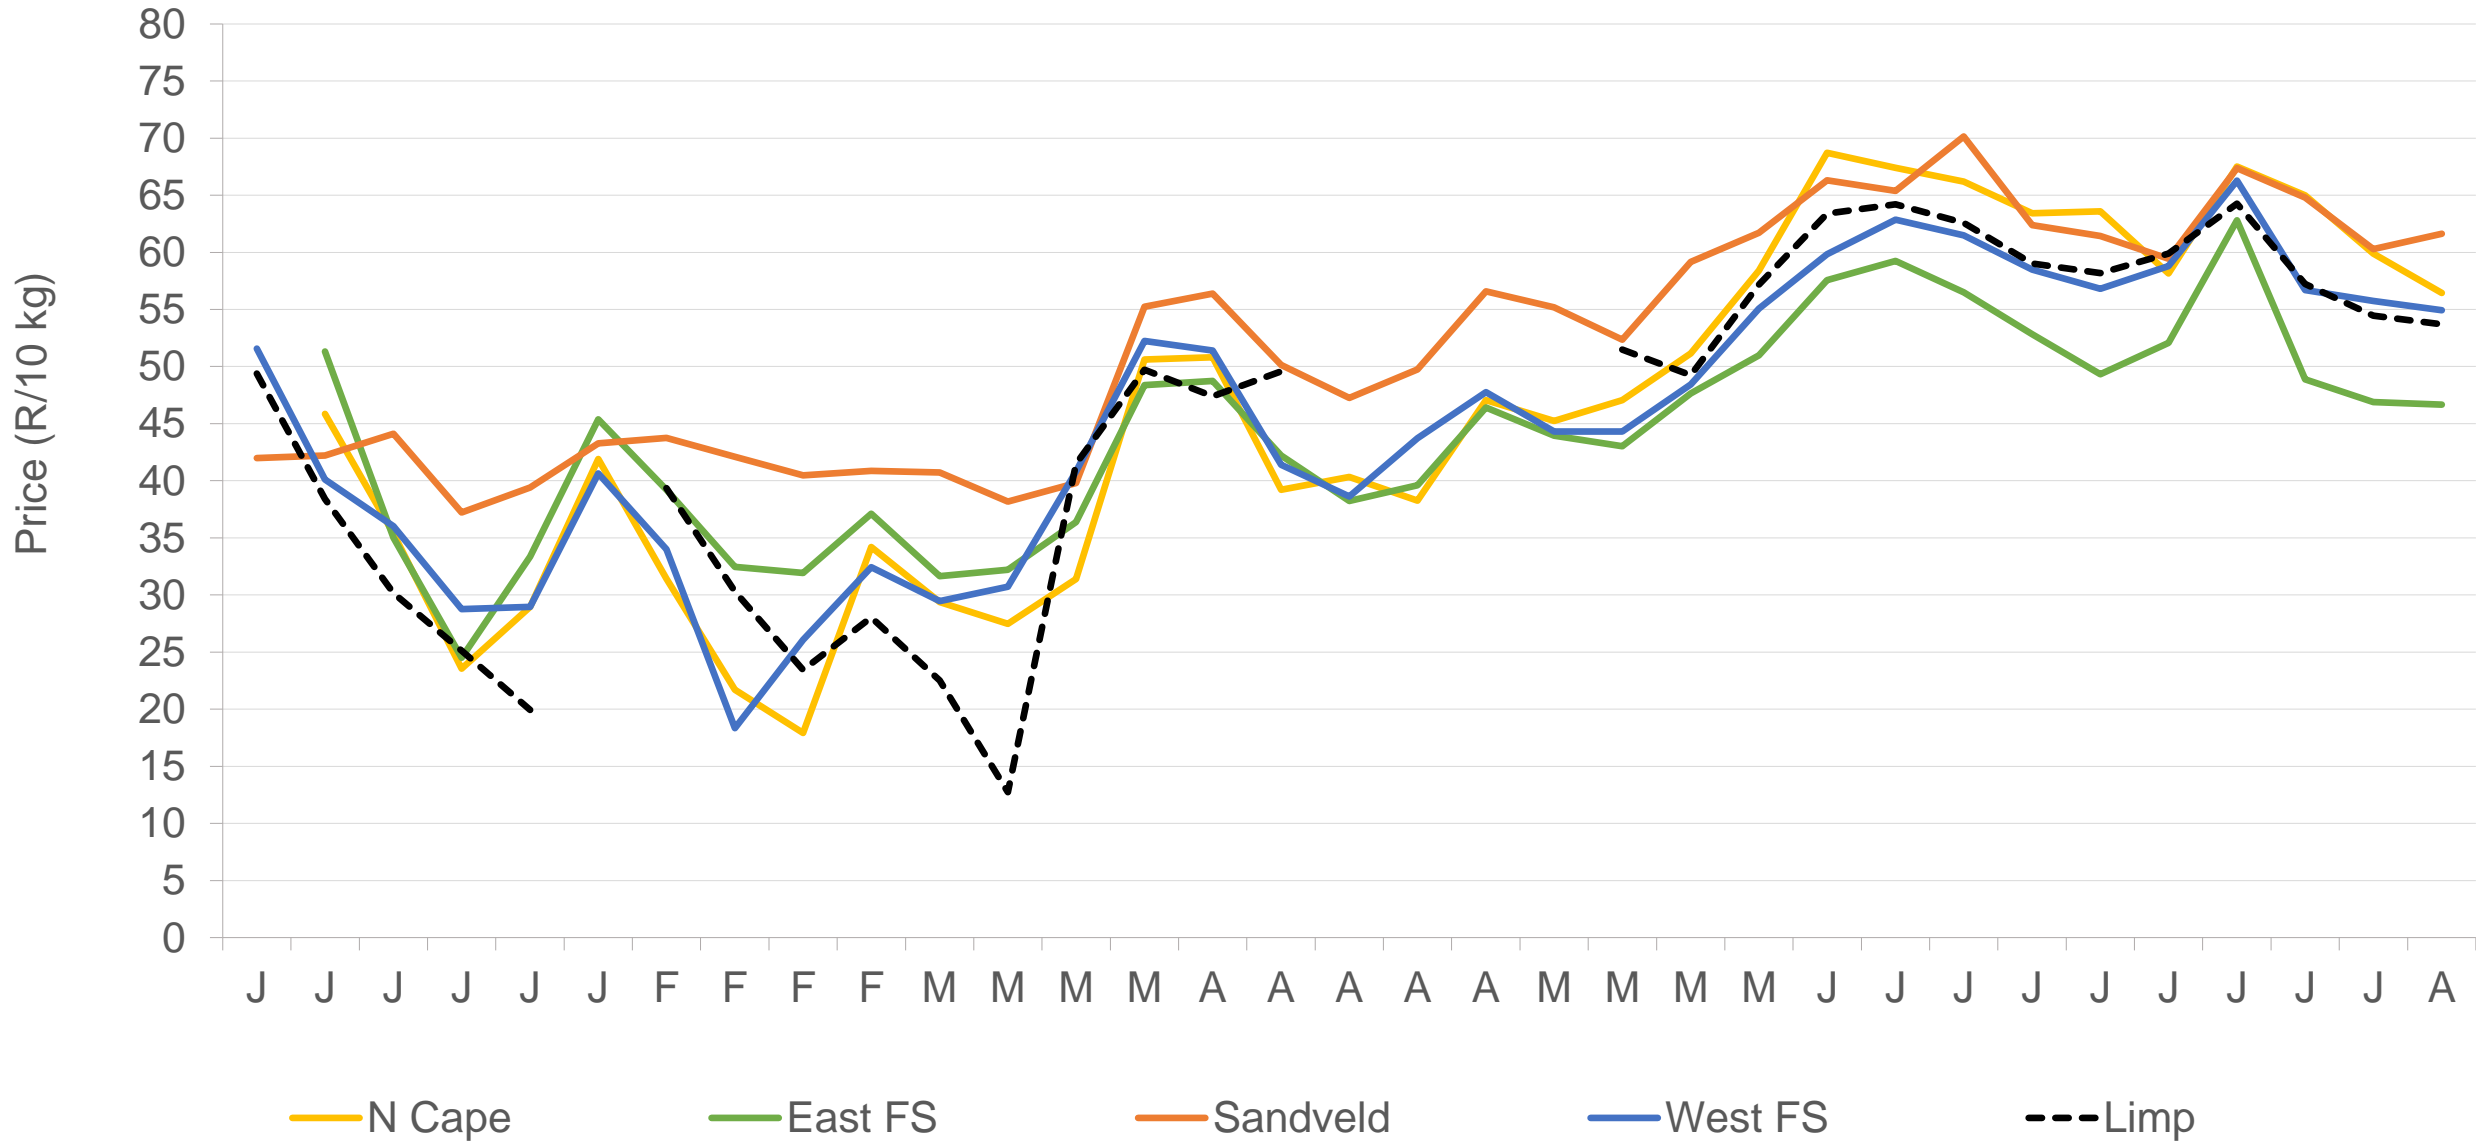

Potatoes
Aartappels SA

Weekly Market Information

13 August 2021

www.potatoes.co.za

Average weekly price – all markets & all classes

Weekly price	
R52,66	 0,27% (week on week)

Cumulative total number of 10 kg bags sold on markets: First 32 weeks of each year

Sold 671 172 bags less than the **5-year average** (2016 to 2020) of the first 32 weeks

RSA daily Price versus Daily Available stocks (all classes & all sizes)

Average Class 1 Medium prices in regions

Limpopo: Amount of 10 kg bags per week sold on FPMs (all classes)

Sandveld: Amount of 10 kg bags per week sold on FPMs (all classes)

Sold 142 400 bags less than the 5-year average of the first 32 weeks.

Eastern Free State: Amount of 10 kg bags per week sold on FPMs (all classes)