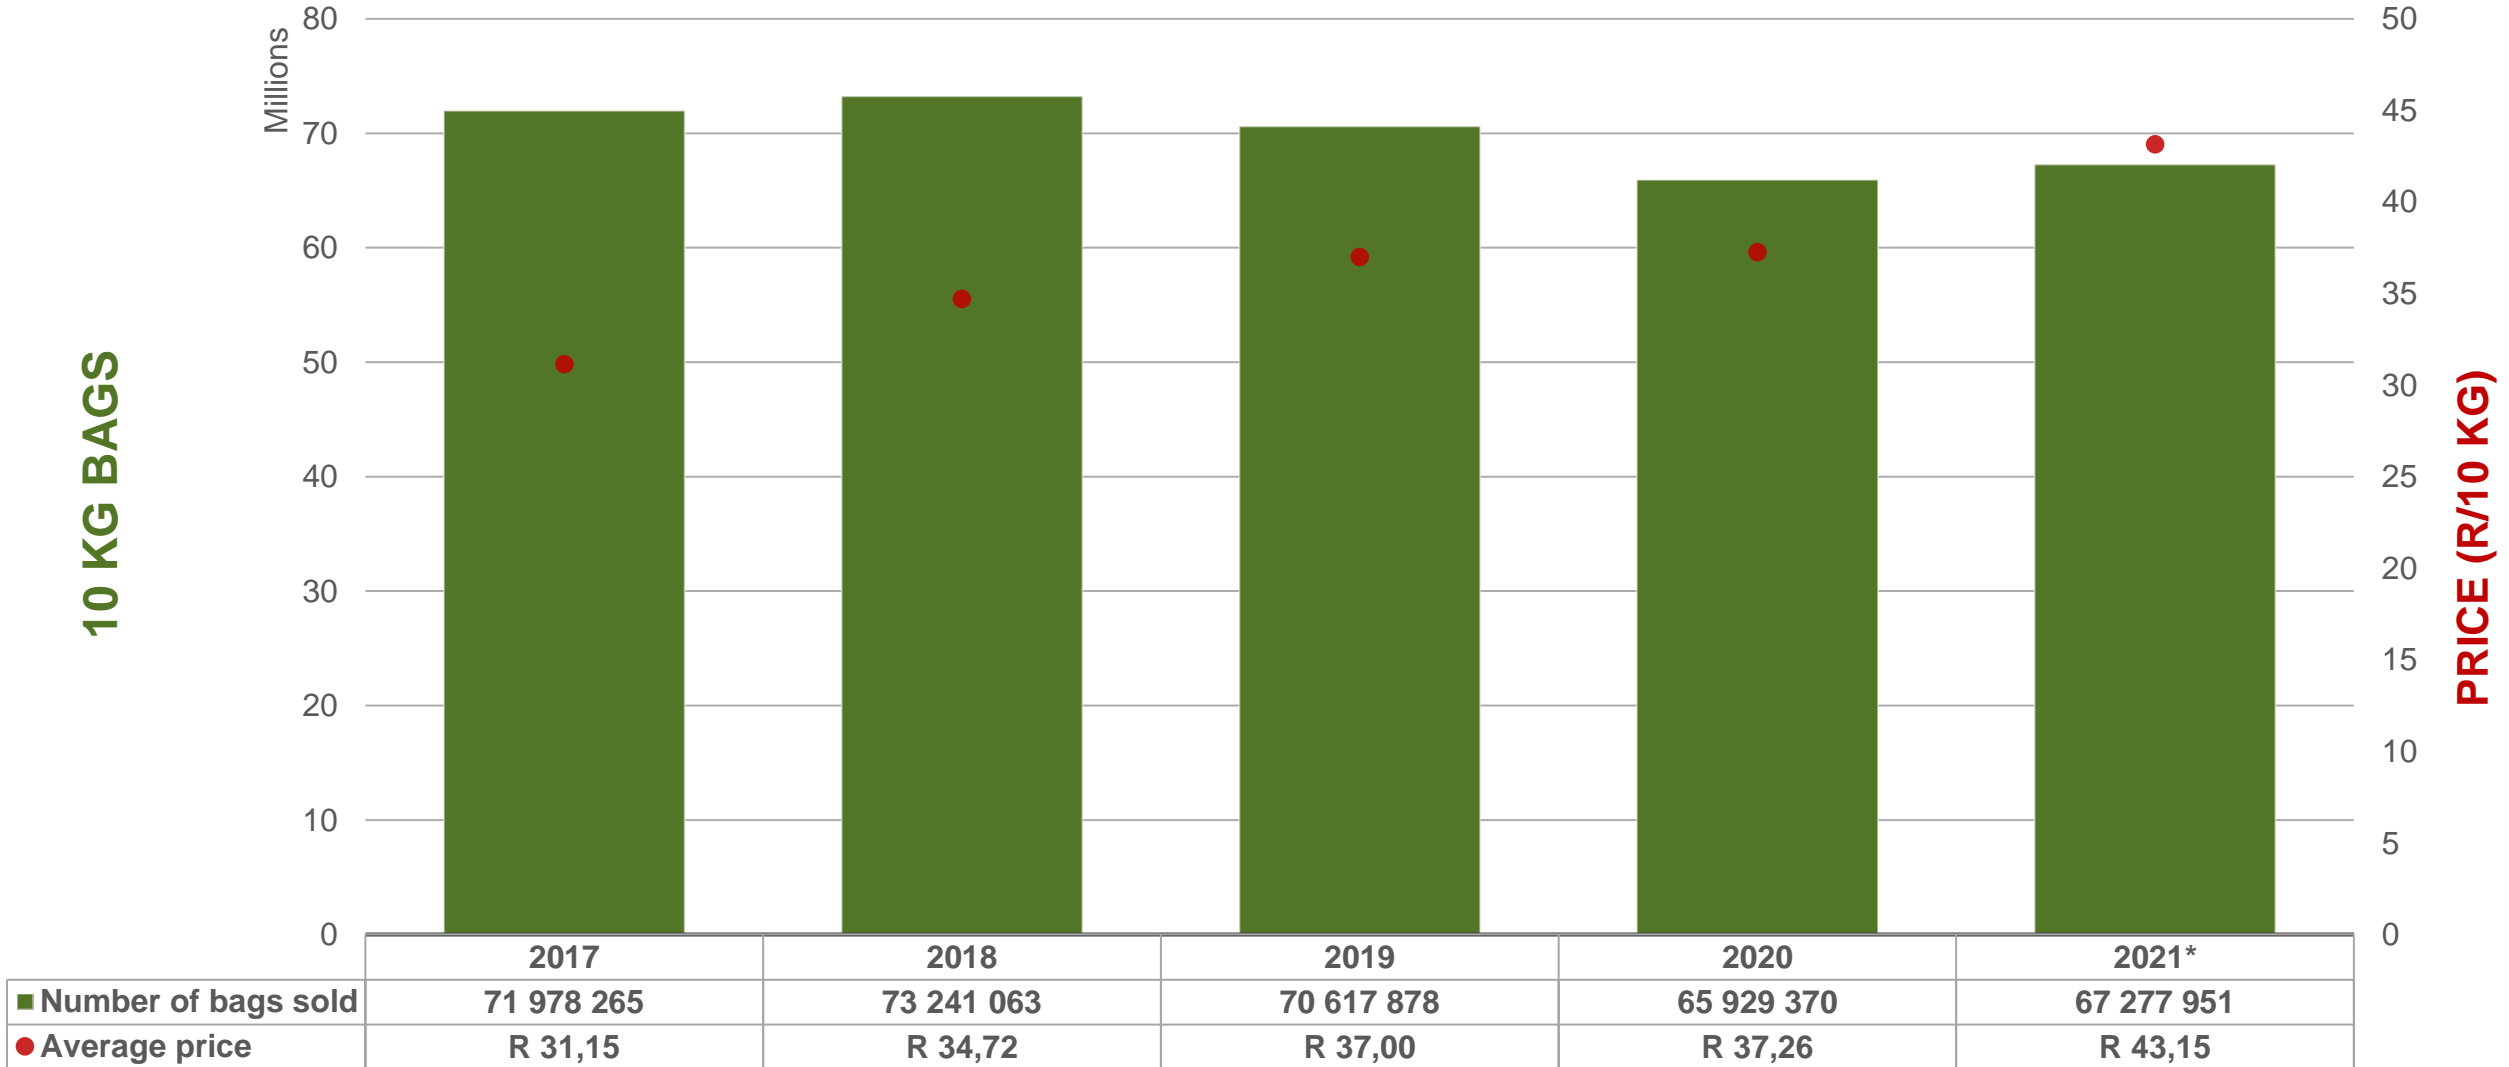

Potatoes
Aartappels SA

Weekly Market Information

13 August 2021

www.potatoes.co.za

Average weekly price – all markets & all classes

Weekly price	
R52,66	 0,27% (week on week)

Cumulative total number of 10 kg bags sold on markets: First 32 weeks of each year

Sold 671 172 bags less than the **5-year average** (2016 to 2020) of the first 32 weeks

RSA daily Price versus Daily Available stocks (all classes & all sizes)

Average Class 1 Medium prices in regions

Limpopo: Amount of 10 kg bags per week sold on FPMs (all classes)

Sold 141 930 bags less than the 5-year average of the first 32 weeks.

Western Free State: Amount of 10 kg bags per week sold on FPMs (all classes)

Sold 1.89 million bags less than the **5-year average** of the first 32 weeks.

Sandveld: Amount of 10 kg bags per week sold on FPMs (all classes)

Sold 142 400 bags less than the 5-year average of the first 32 weeks.

Eastern Free State: Amount of 10 kg bags per week sold on FPMs (all classes)