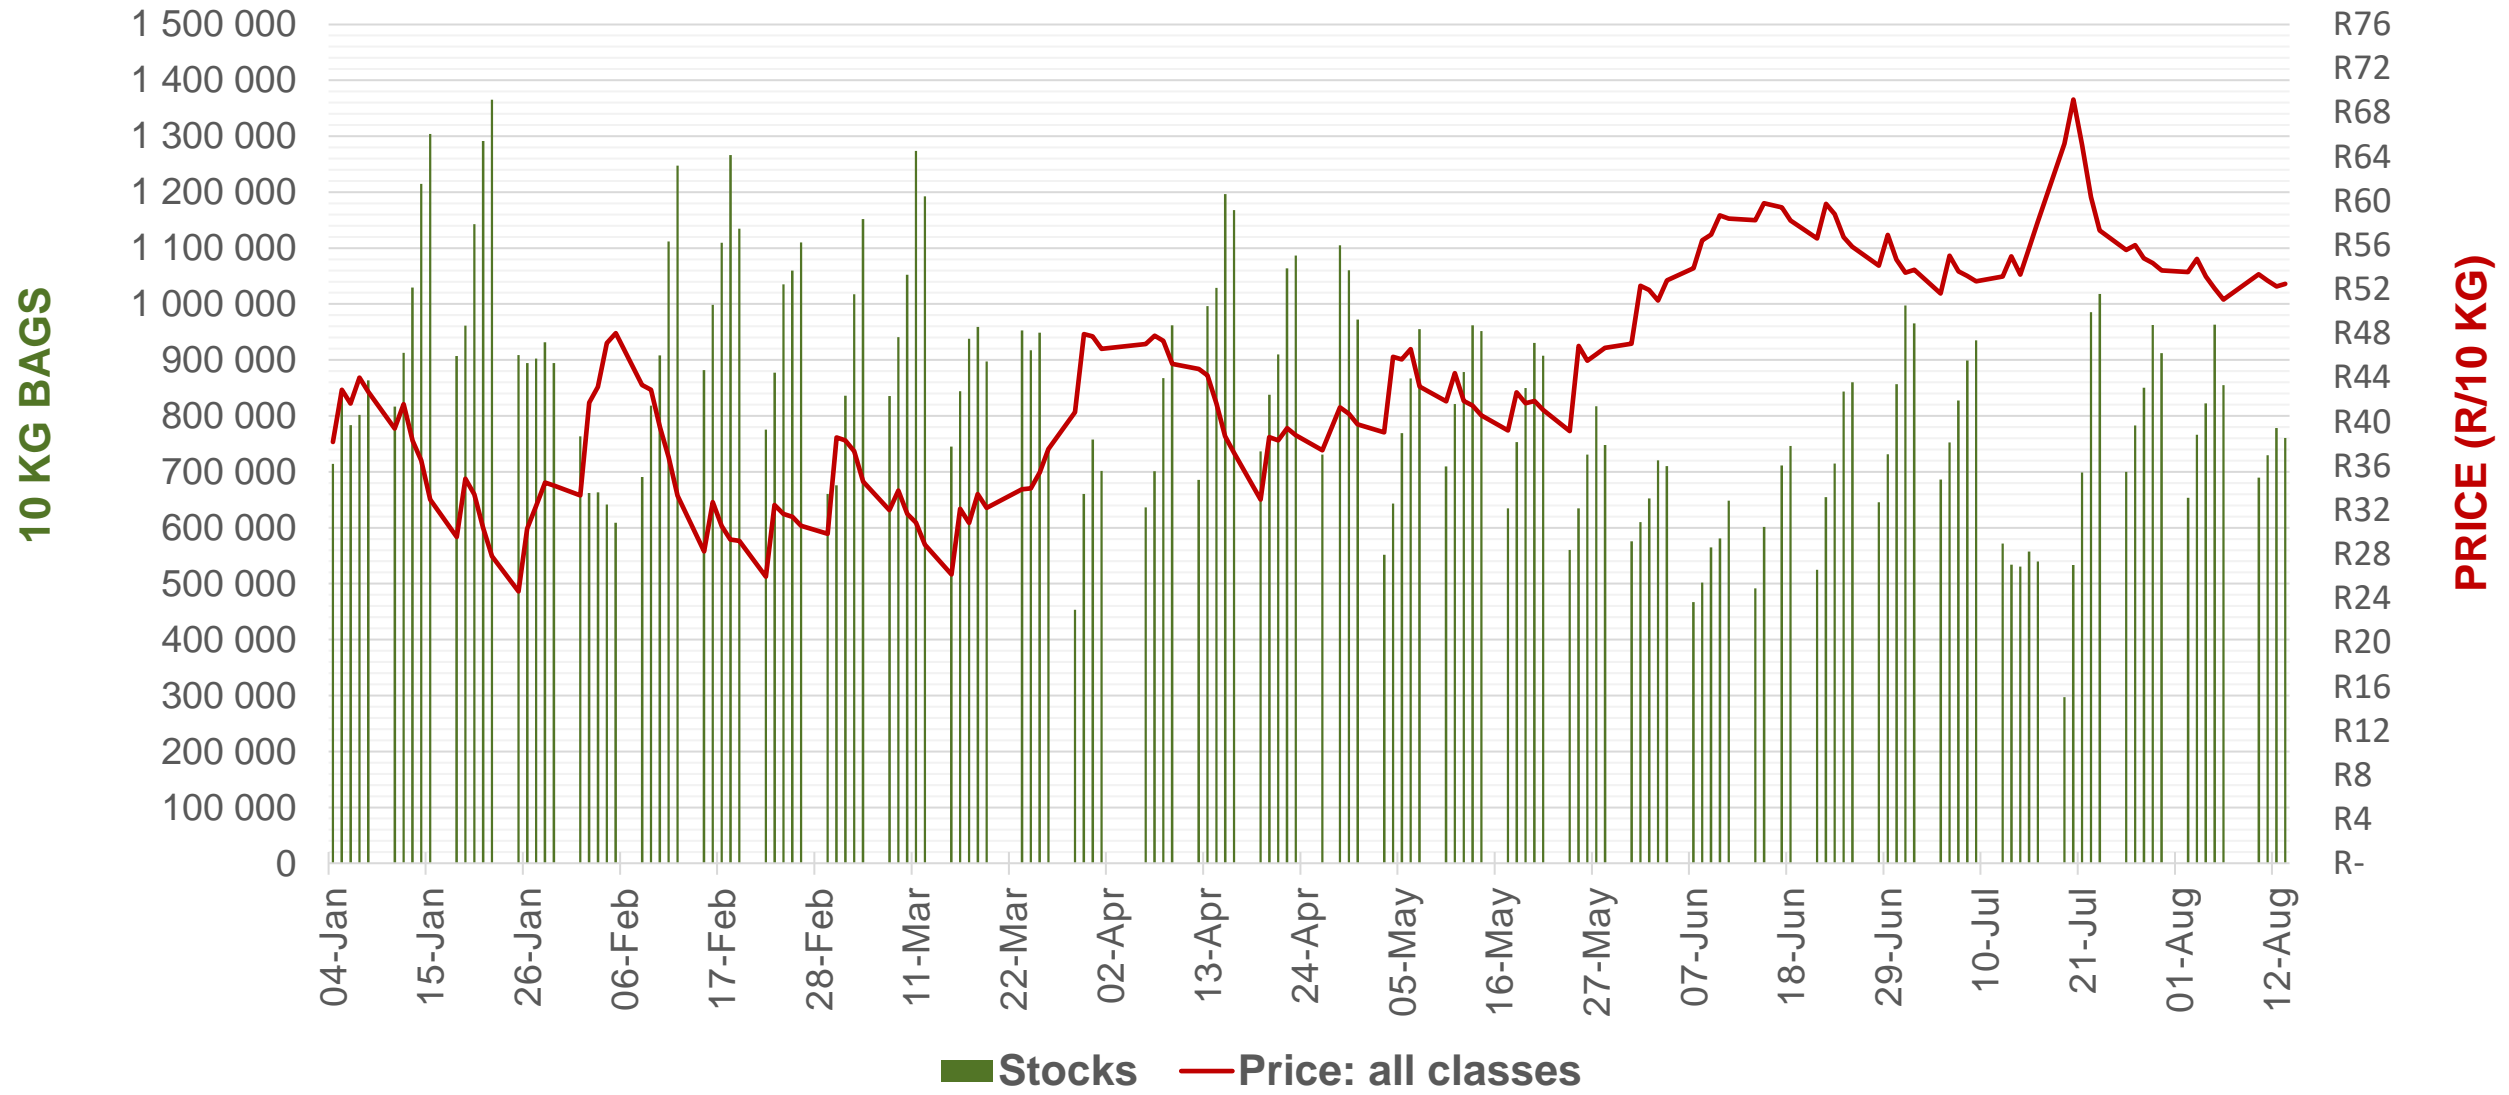

Potatoes
Aartappels SA

Weekly Market Information

13 August 2021

www.potatoes.co.za

Average weekly price – all markets & all classes

Weekly price	
R52,66	 0,27% (week on week)

Cumulative total number of 10 kg bags sold on markets: First 32 weeks of each year

Sold 671 172 bags less than the **5-year average** (2016 to 2020) of the first 32 weeks

RSA daily Price versus Daily Available stocks (all classes & all sizes)

Average Class 1 Medium prices in regions

Limpopo: Amount of 10 kg bags per week sold on FPMs (all classes)

Sold 141 930 bags less than the 5-year average of the first 32 weeks.

Western Free State: Amount of 10 kg bags per week sold on FPMs (all classes)

Sold 1.89 million bags less than the **5-year average** of the first 32 weeks.

Sandveld: Amount of 10 kg bags per week sold on FPMs (all classes)

Sold 142 400 bags less than the 5-year average of the first 32 weeks.

Eastern Free State: Amount of 10 kg bags per week sold on FPMs (all classes)