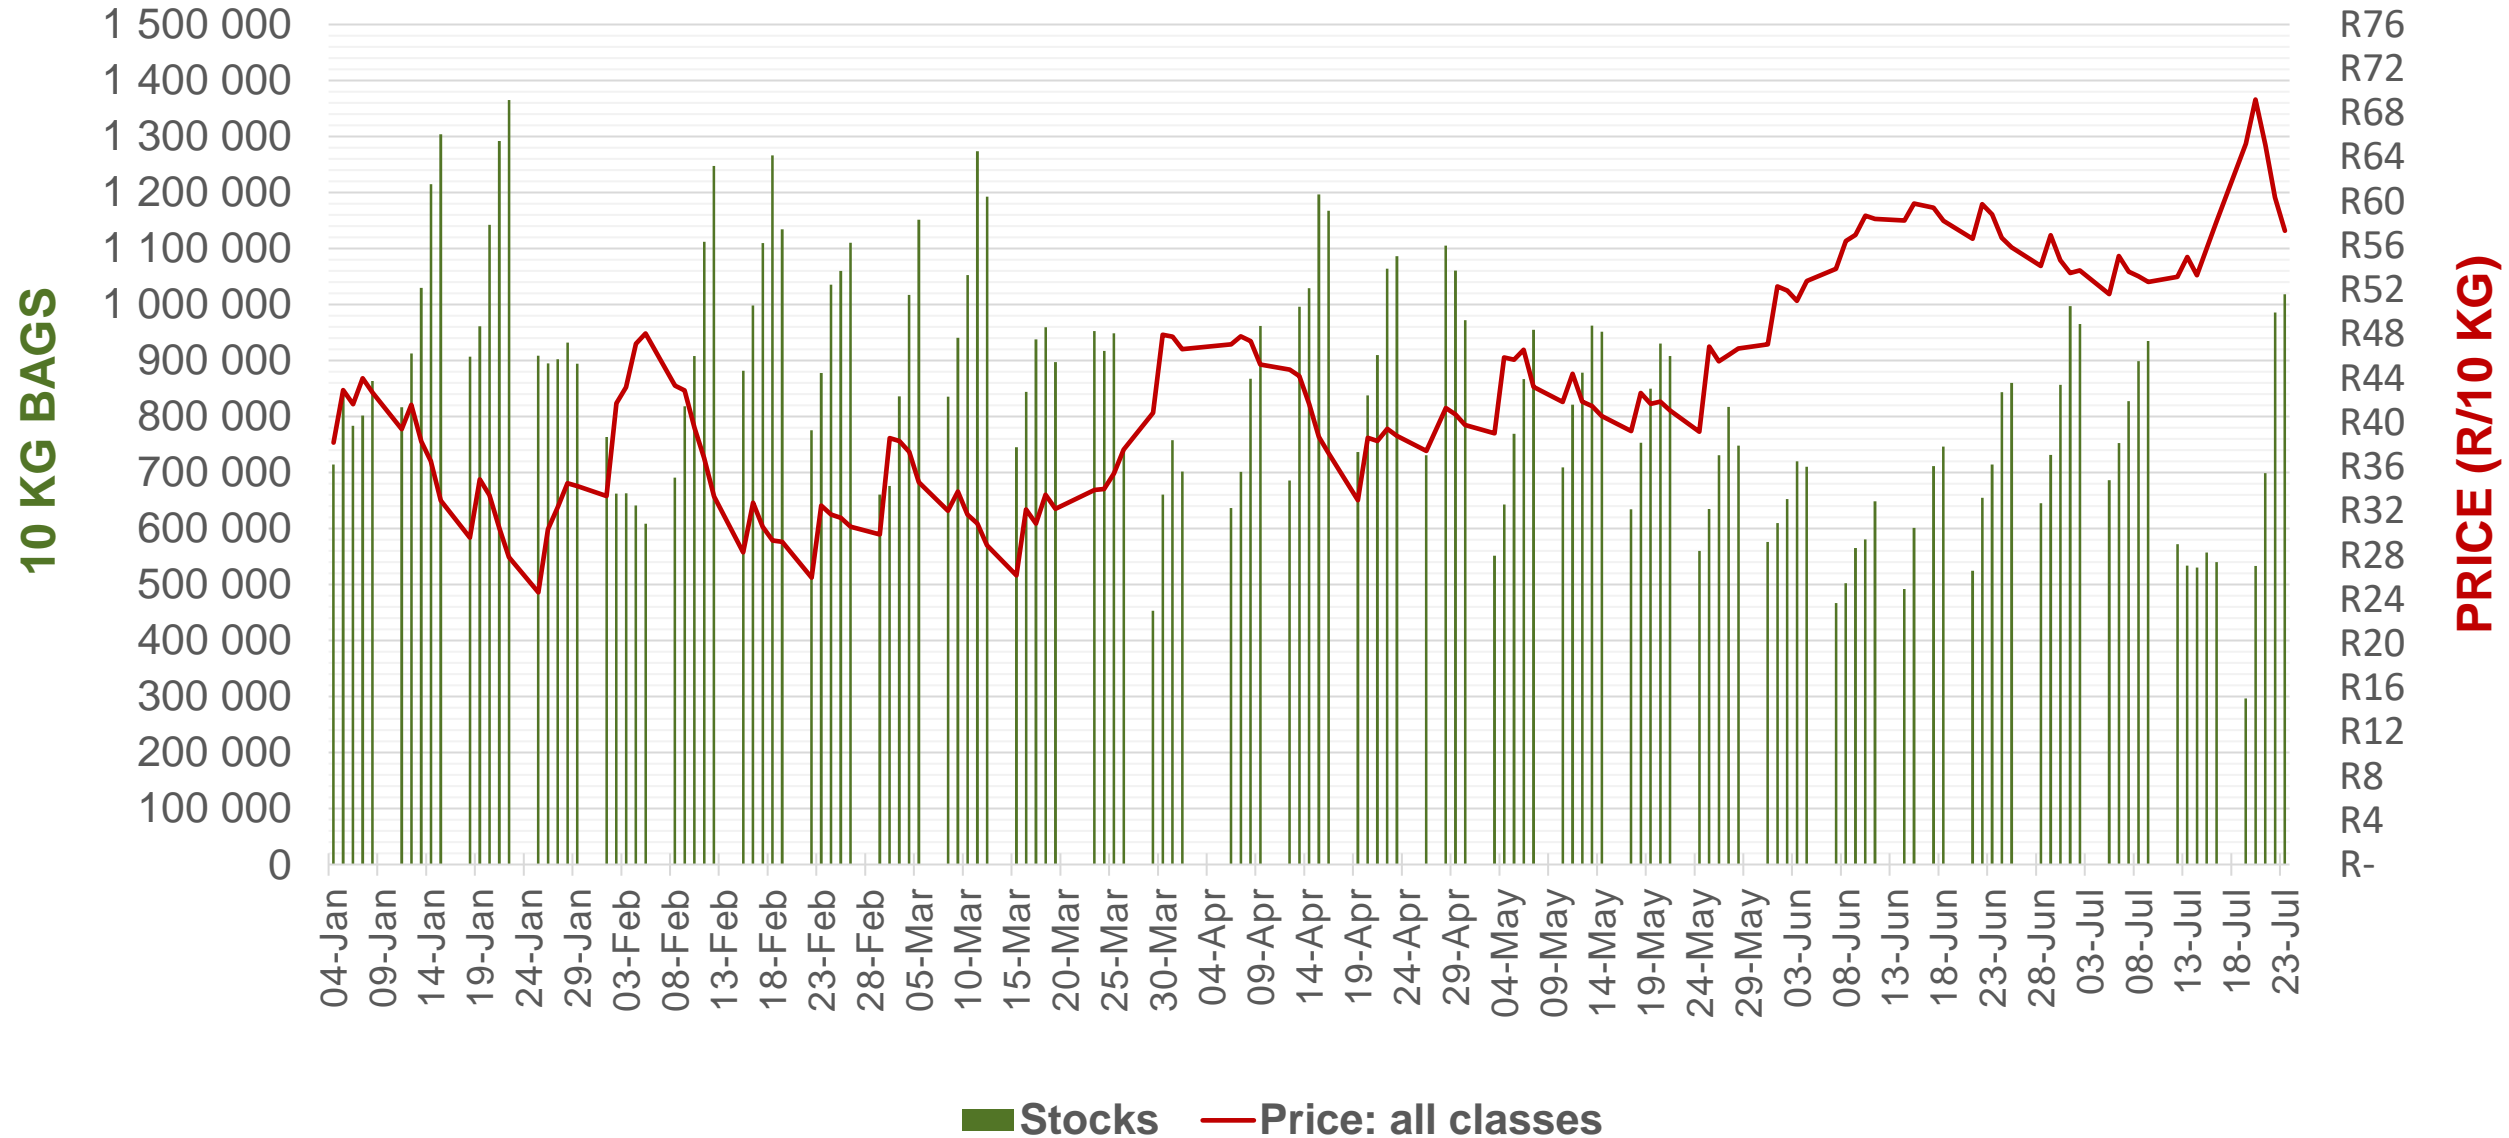

Potatoes
Aartappels SA

Weekly Market Information

23 July 2021

www.potatoes.co.za

Average weekly price – all markets & all classes

Weekly price	
R62,37	 11,75% (week on week)

Cumulative total number of 10 kg bags sold on markets: First 29 weeks of each year

Sold 108 072 bags more than the **5-year average** (2016 to 2020) of the first 29 weeks

RSA daily Price versus Daily Available stocks (all classes & all sizes)

Average Class 1 Medium prices in regions

Limpopo: Amount of 10 kg bags per week sold on FPMs (all classes)

Sold 683 384 bags less than the 5-year average of the first 29 weeks.

Western Free State: Amount of 10 kg bags per week sold on FPMs (all classes)

Sold 1.25 million bags less than the 5-year average of the first 29 weeks.

Sold 30 986 bags more than the 5-year average of the first 29 weeks.

Sandveld: Amount of 10 kg bags per week sold on FPMs (all classes)

Sold 95 131 bags less than the 5-year average of the first 29 weeks.