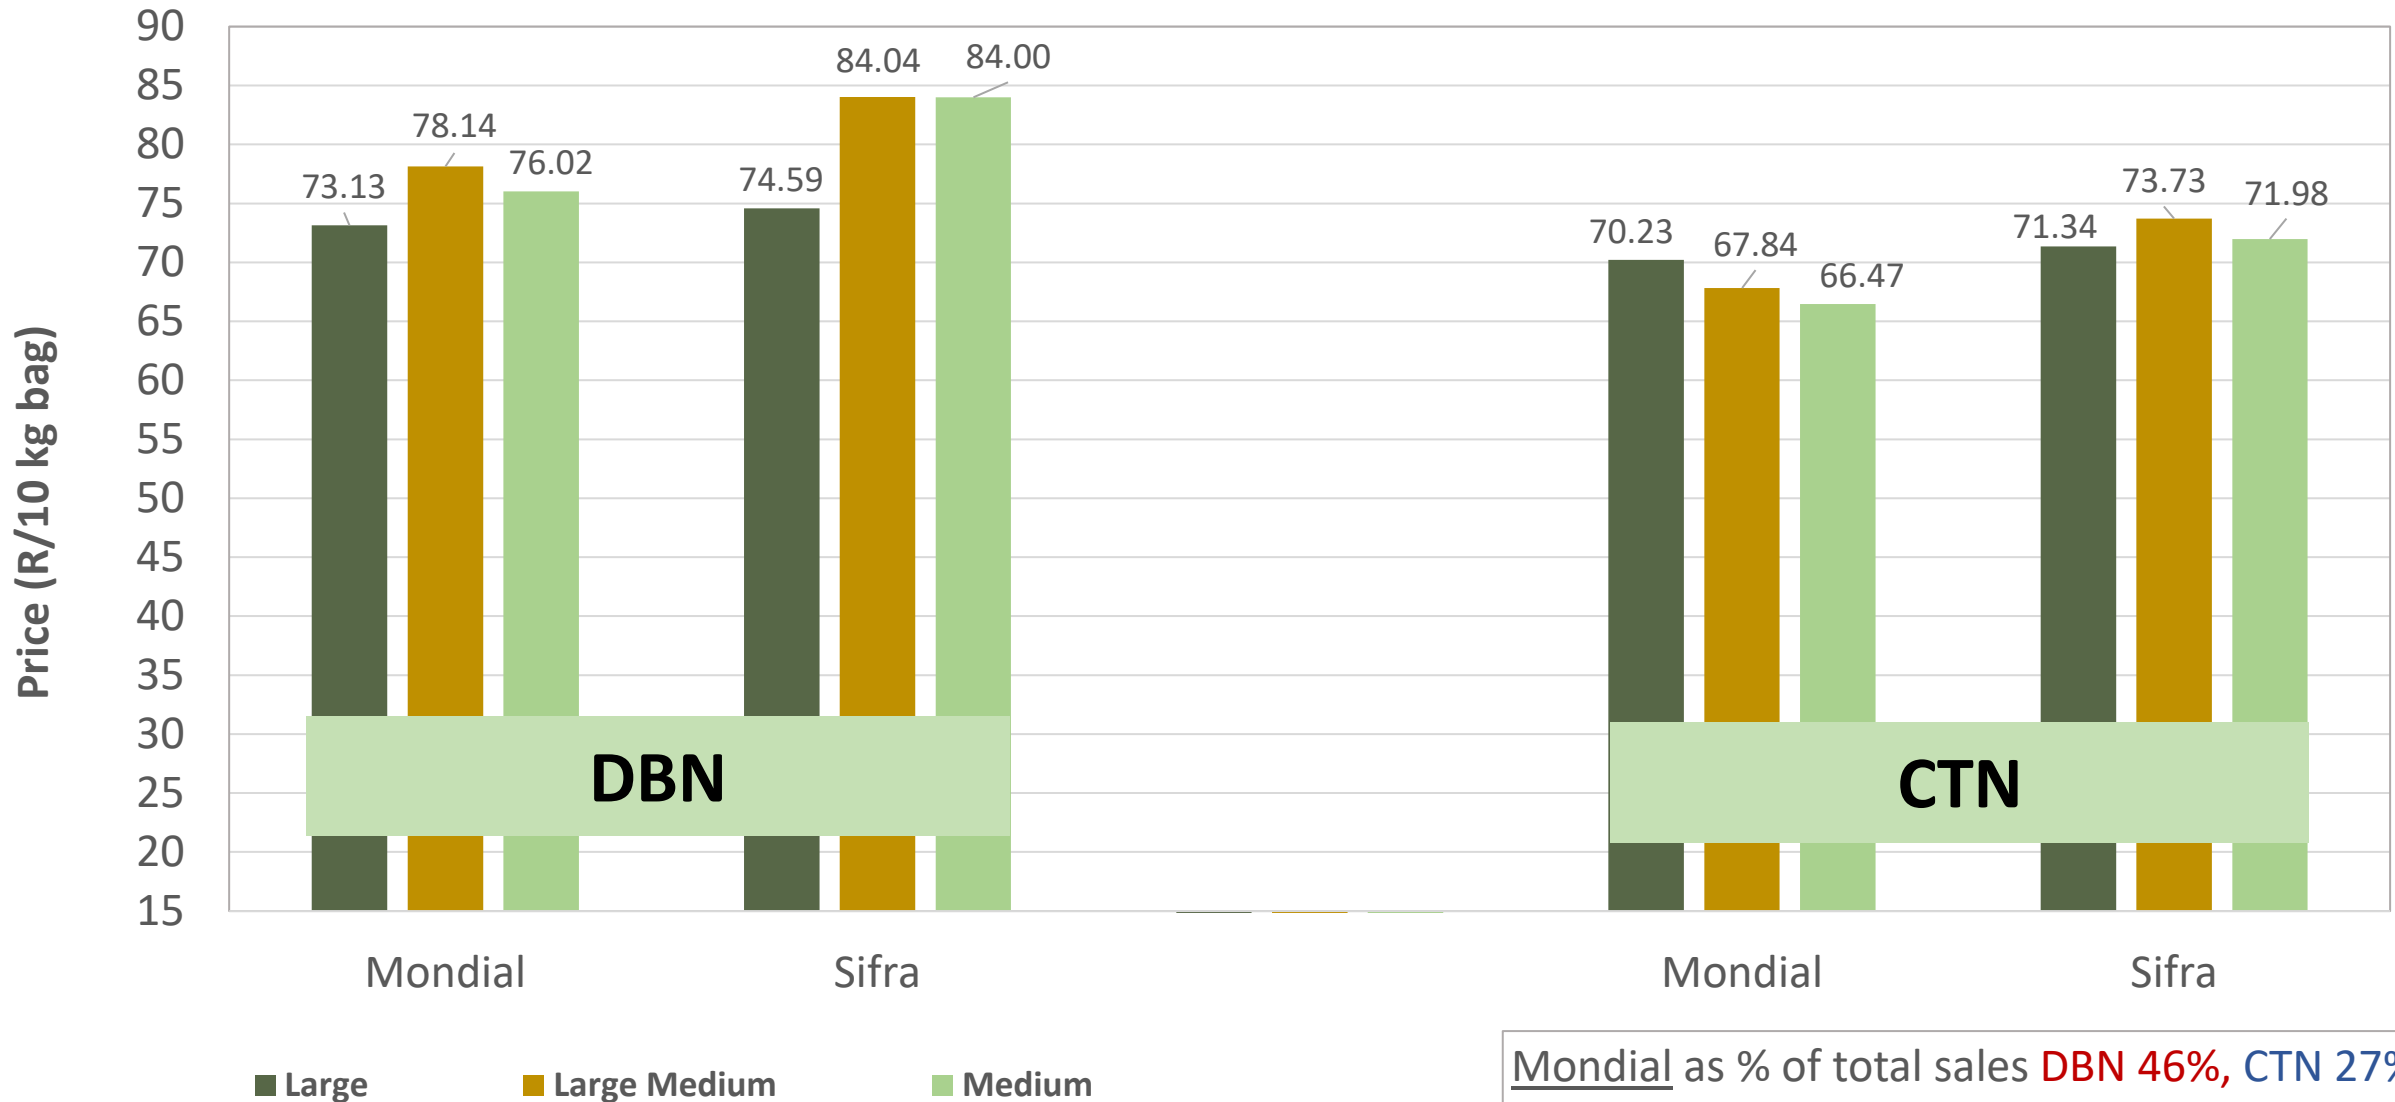

DBN & CTN markets: Average Prices - Different Sizes (only 10 kg bags)

Mondial as % of total sales **DBN 46%**, **CTN 27%**
Sifra as % of total sales **DBN 28%**, **CTN 39%**