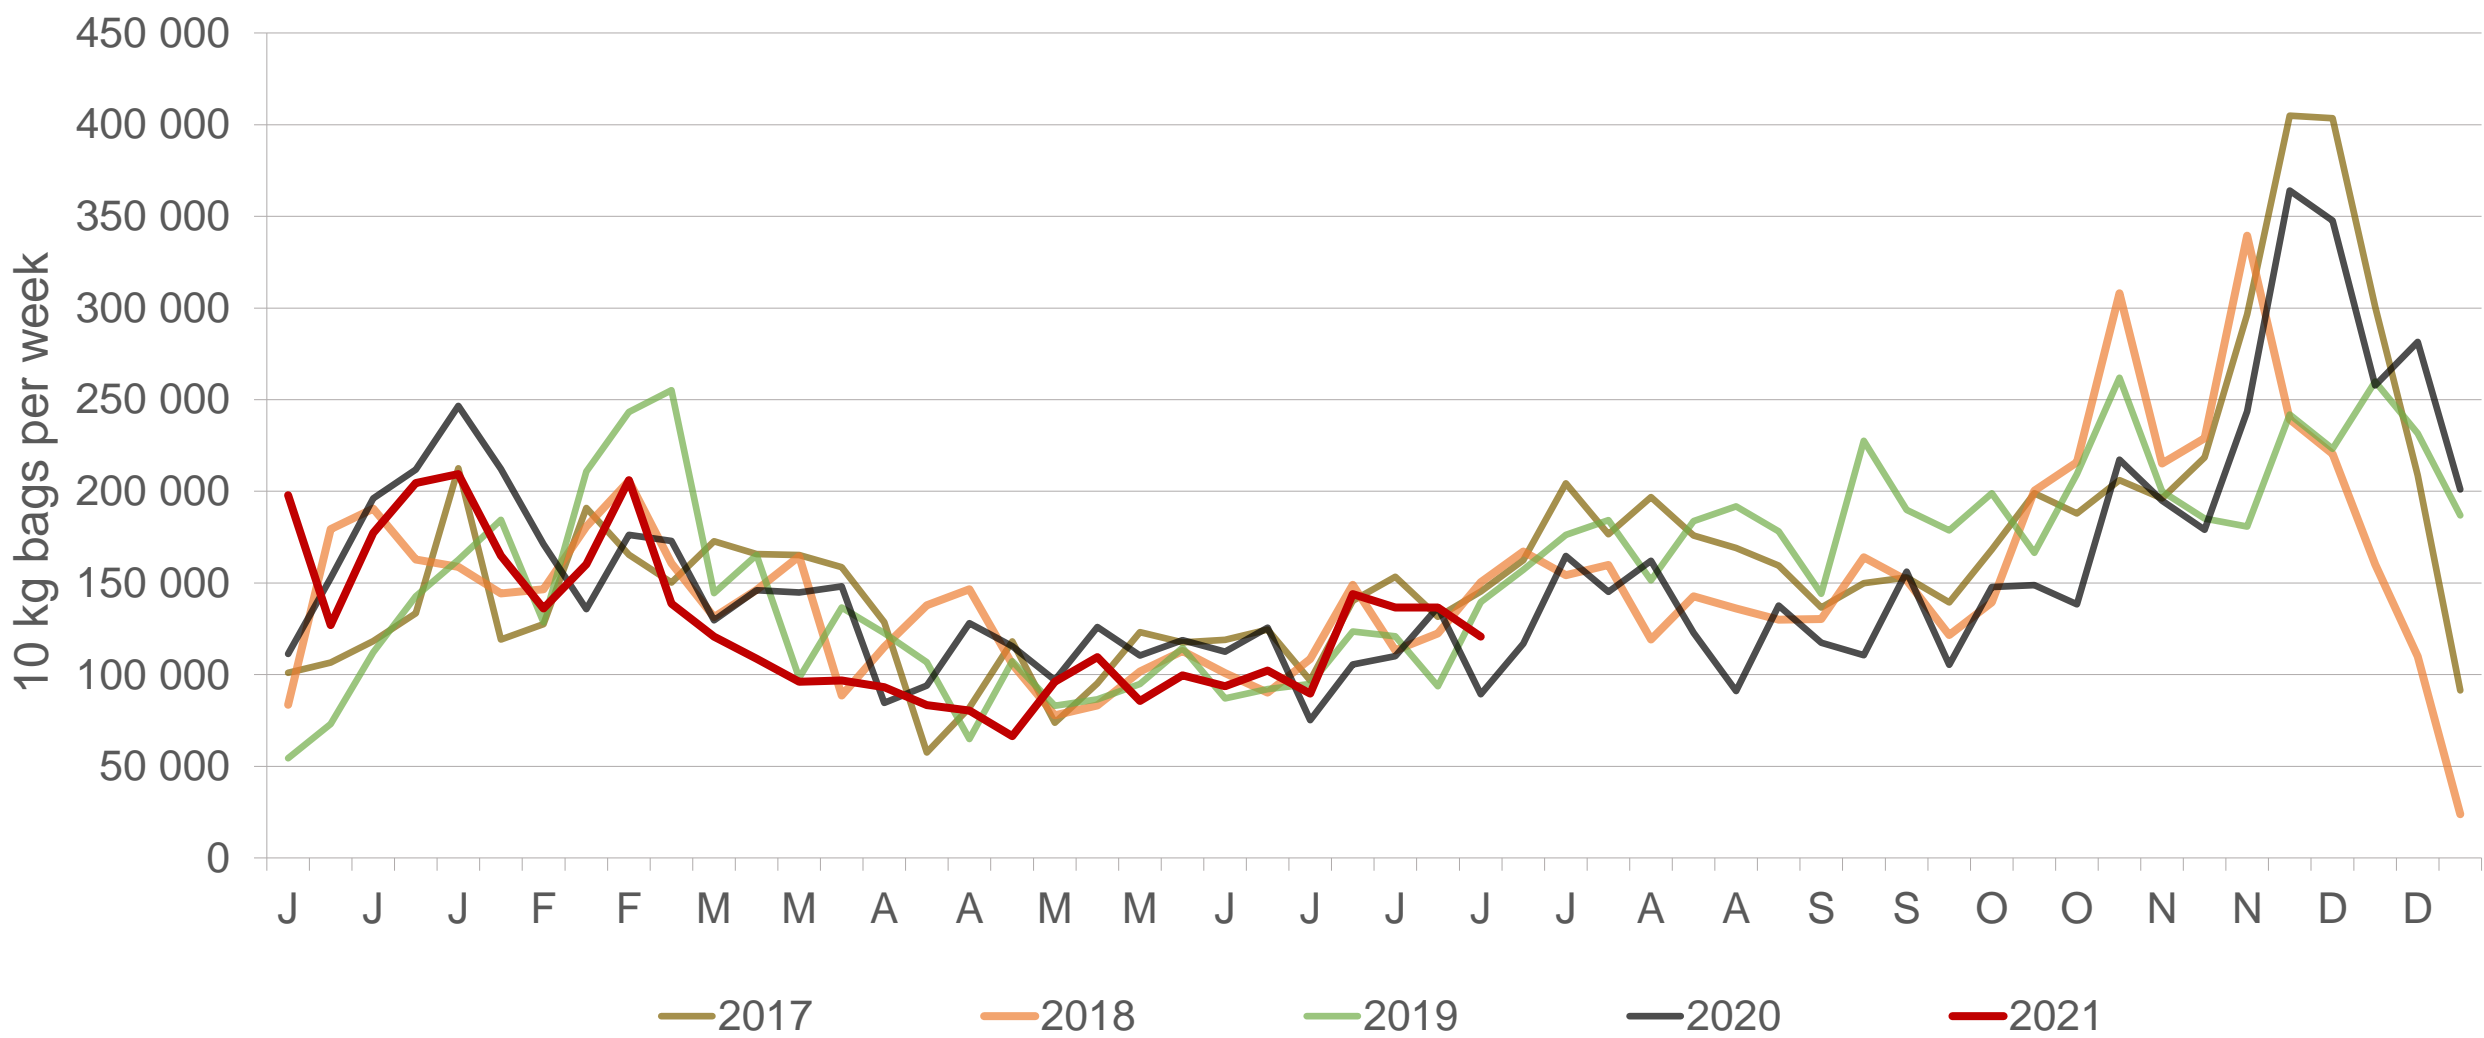

Sold 683 384 bags less than the 5-year average of the first 29 weeks.

Western Free State: Amount of 10 kg bags per week sold on FPMs (all classes)

Sold 1.25 million bags less than the 5-year average of the first 29 weeks.

Eastern Free State: Amount of 10 kg bags per week sold on FPMs (all classes)

Sold 934 775 bags more than the **5-year average** of the first 29 weeks.

Northern Cape: Amount of 10 kg bags per week sold on FPMs (all classes)

Sold 30 986 bags more than the 5-year average of the first 29 weeks.

Sandveld: Amount of 10 kg bags per week sold on FPMs (all classes)

Sold 95 131 bags less than the 5-year average of the first 29 weeks.