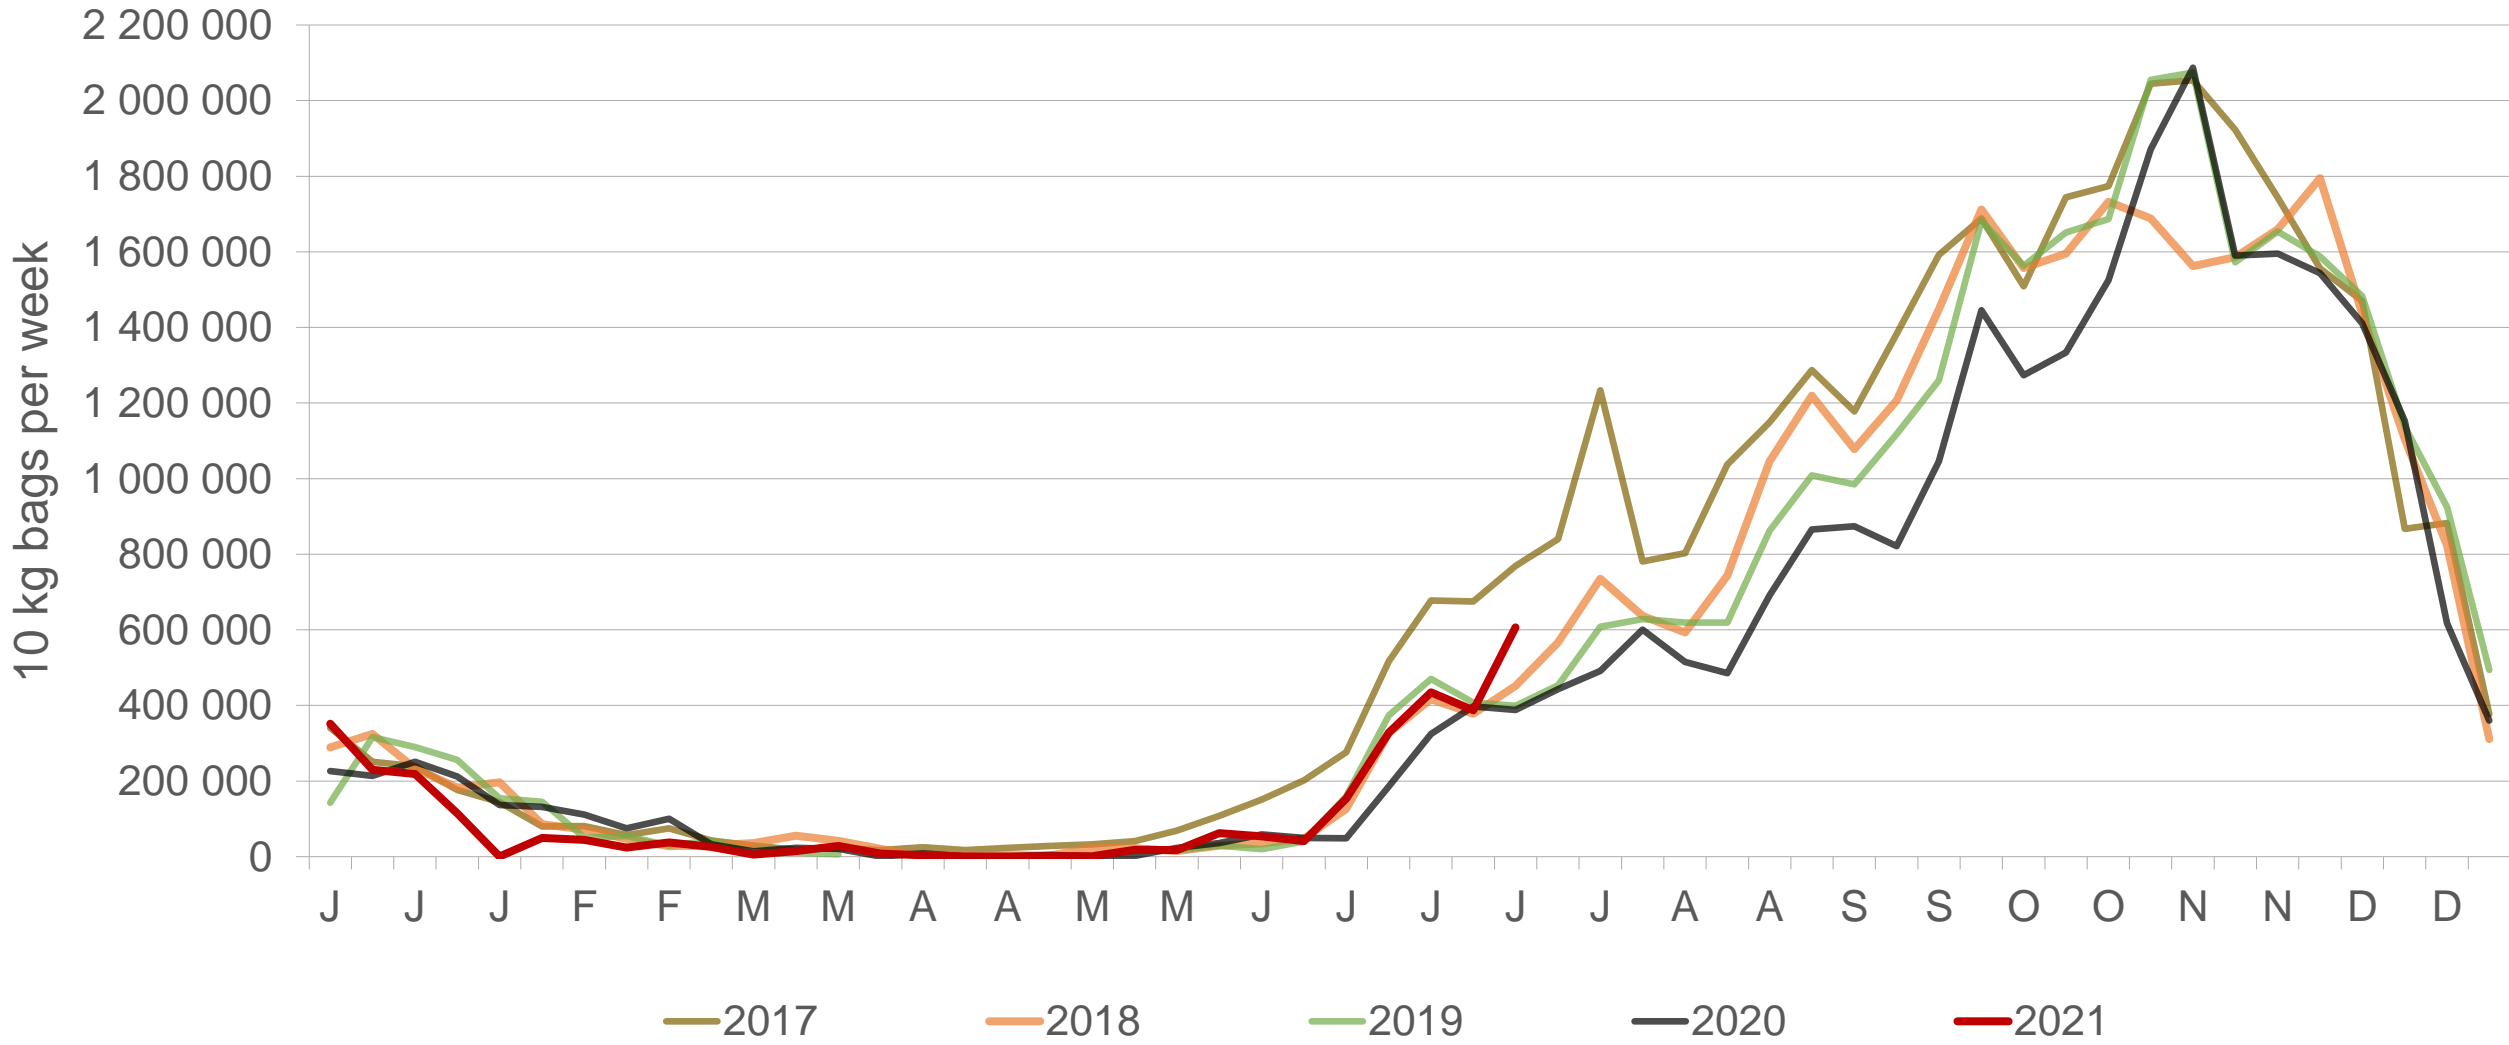

Sold 108 072 bags more than the **5-year average** (2016 to 2020) of the first 29 weeks

RSA daily Price versus Daily Available stocks (all classes & all sizes)

Average Class 1 Medium prices in regions

Limpopo: Amount of 10 kg bags per week sold on FPMs (all classes)

Sold 683 384 bags less than the 5-year average of the first 29 weeks.

Western Free State: Amount of 10 kg bags per week sold on FPMs (all classes)

Sold 1.25 million bags less than the 5-year average of the first 29 weeks.