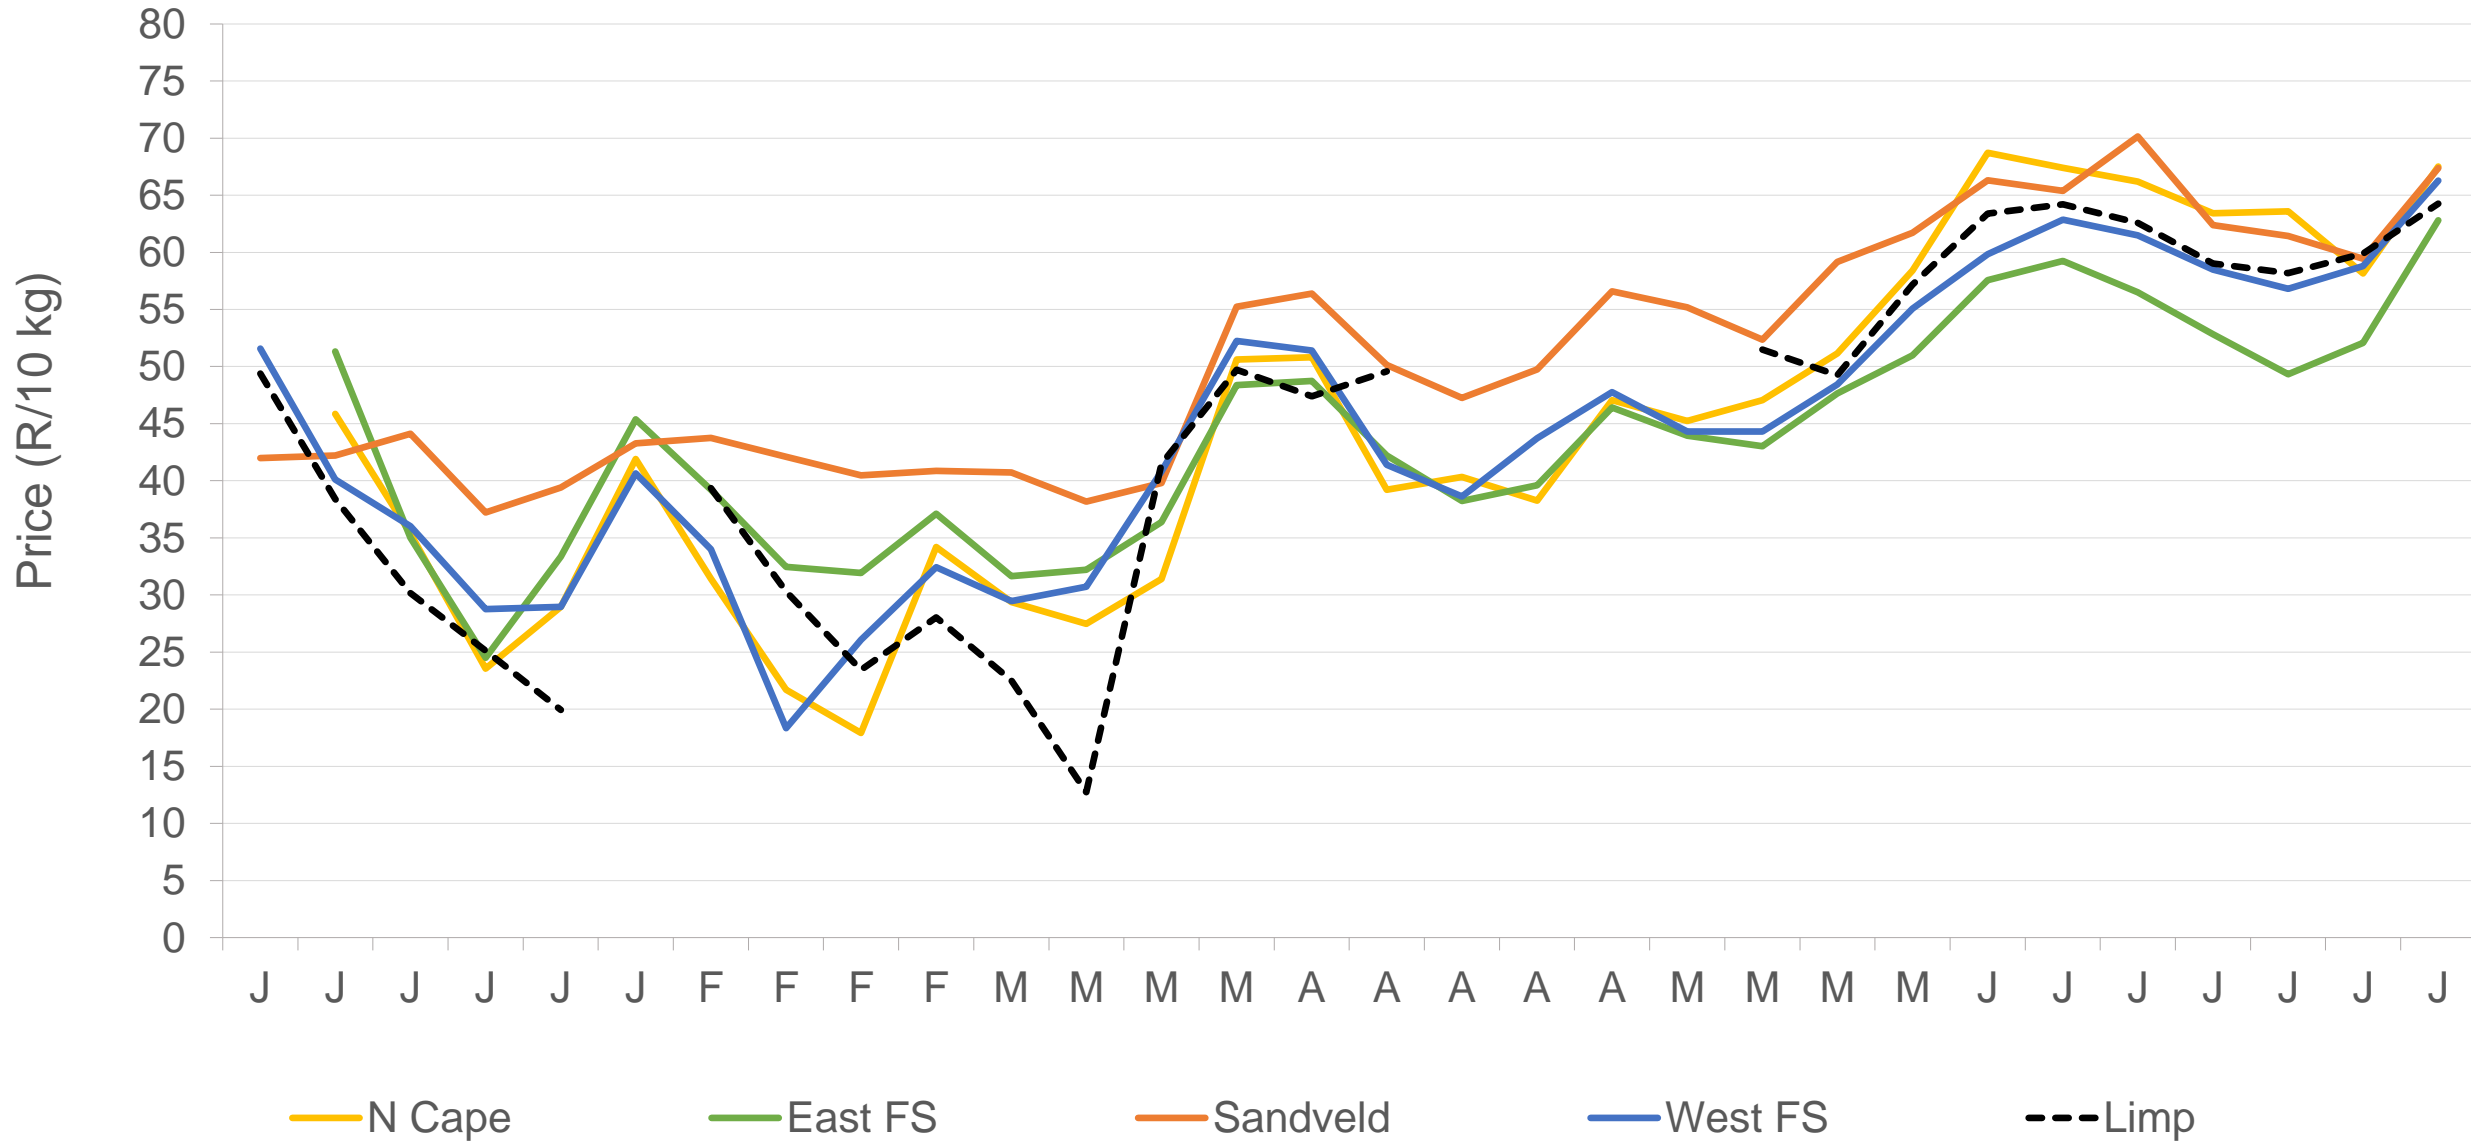

Potatoes
Aartappels SA

Weekly Market Information

23 July 2021

www.potatoes.co.za

Average weekly price – all markets & all classes

Weekly price	
R62,37	 11,75% (week on week)

Cumulative total number of 10 kg bags sold on markets: First 29 weeks of each year

Sold 108 072 bags more than the **5-year average** (2016 to 2020) of the first 29 weeks

RSA daily Price versus Daily Available stocks (all classes & all sizes)

Average Class 1 Medium prices in regions

Limpopo: Amount of 10 kg bags per week sold on FPMs (all classes)

Sold 683 384 bags less than the 5-year average of the first 29 weeks.

Western Free State: Amount of 10 kg bags per week sold on FPMs (all classes)

Sold 1.25 million bags less than the 5-year average of the first 29 weeks.