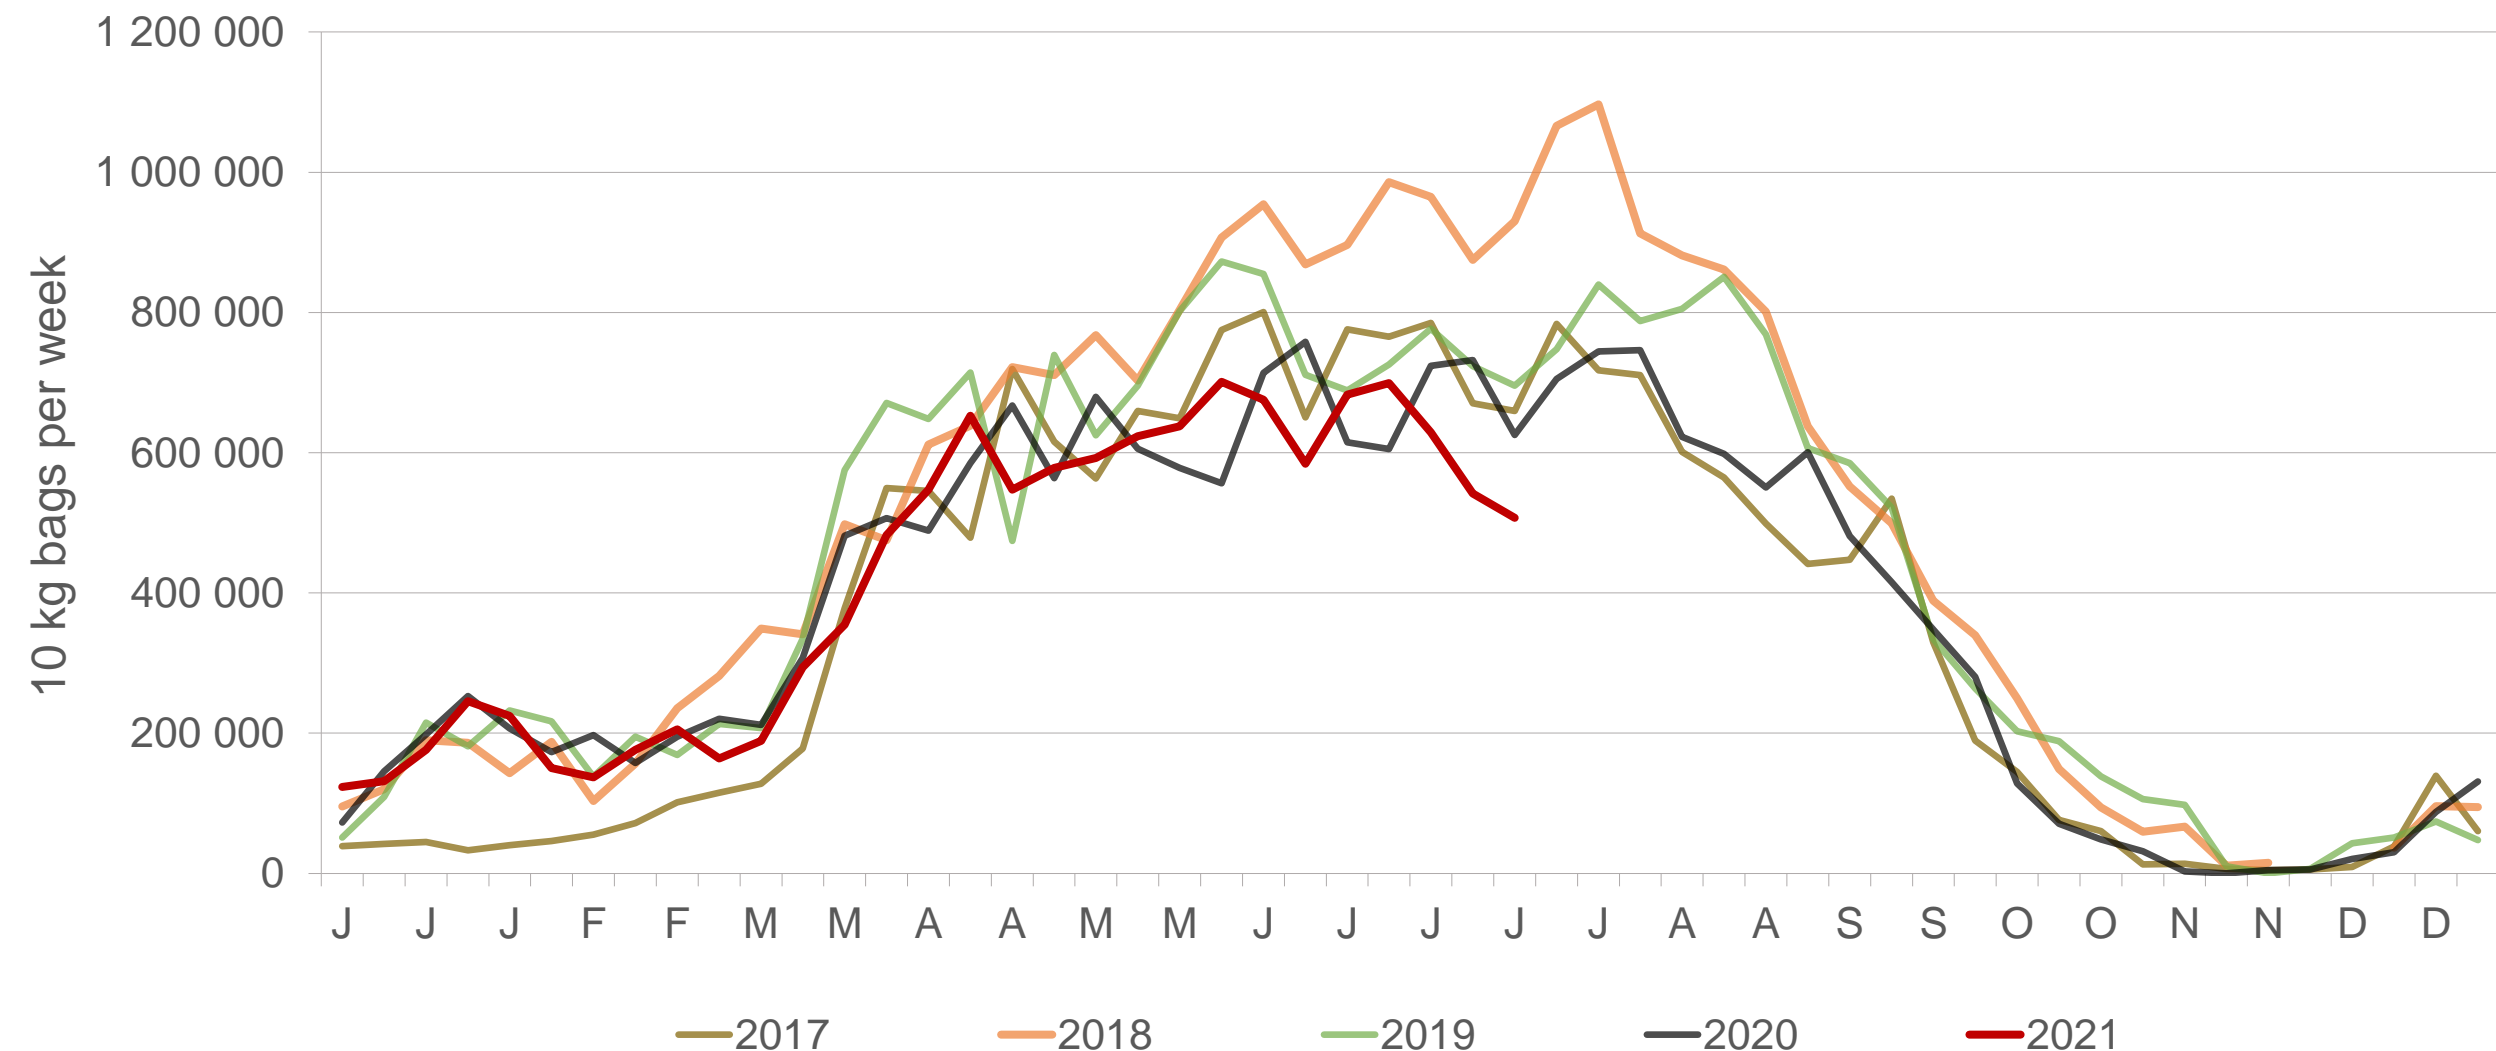

Potatoes
Aartappels SA

Weekly Market Information

23 July 2021

www.potatoes.co.za

Average weekly price – all markets & all classes

Weekly price	
R62,37	 11,75% (week on week)

Cumulative total number of 10 kg bags sold on markets: First 29 weeks of each year

Sold 108 072 bags more than the **5-year average** (2016 to 2020) of the first 29 weeks

RSA daily Price versus Daily Available stocks (all classes & all sizes)

Average Class 1 Medium prices in regions

Limpopo: Amount of 10 kg bags per week sold on FPMs (all classes)

Sold 683 384 bags less than the 5-year average of the first 29 weeks.

Western Free State: Amount of 10 kg bags per week sold on FPMs (all classes)

Sold 1.25 million bags less than the 5-year average of the first 29 weeks.

Eastern Free State: Amount of 10 kg bags per week sold on FPMs (all classes)

Sold 934 775 bags more than the **5-year average** of the first 29 weeks.

Northern Cape: Amount of 10 kg bags per week sold on FPMs (all classes)