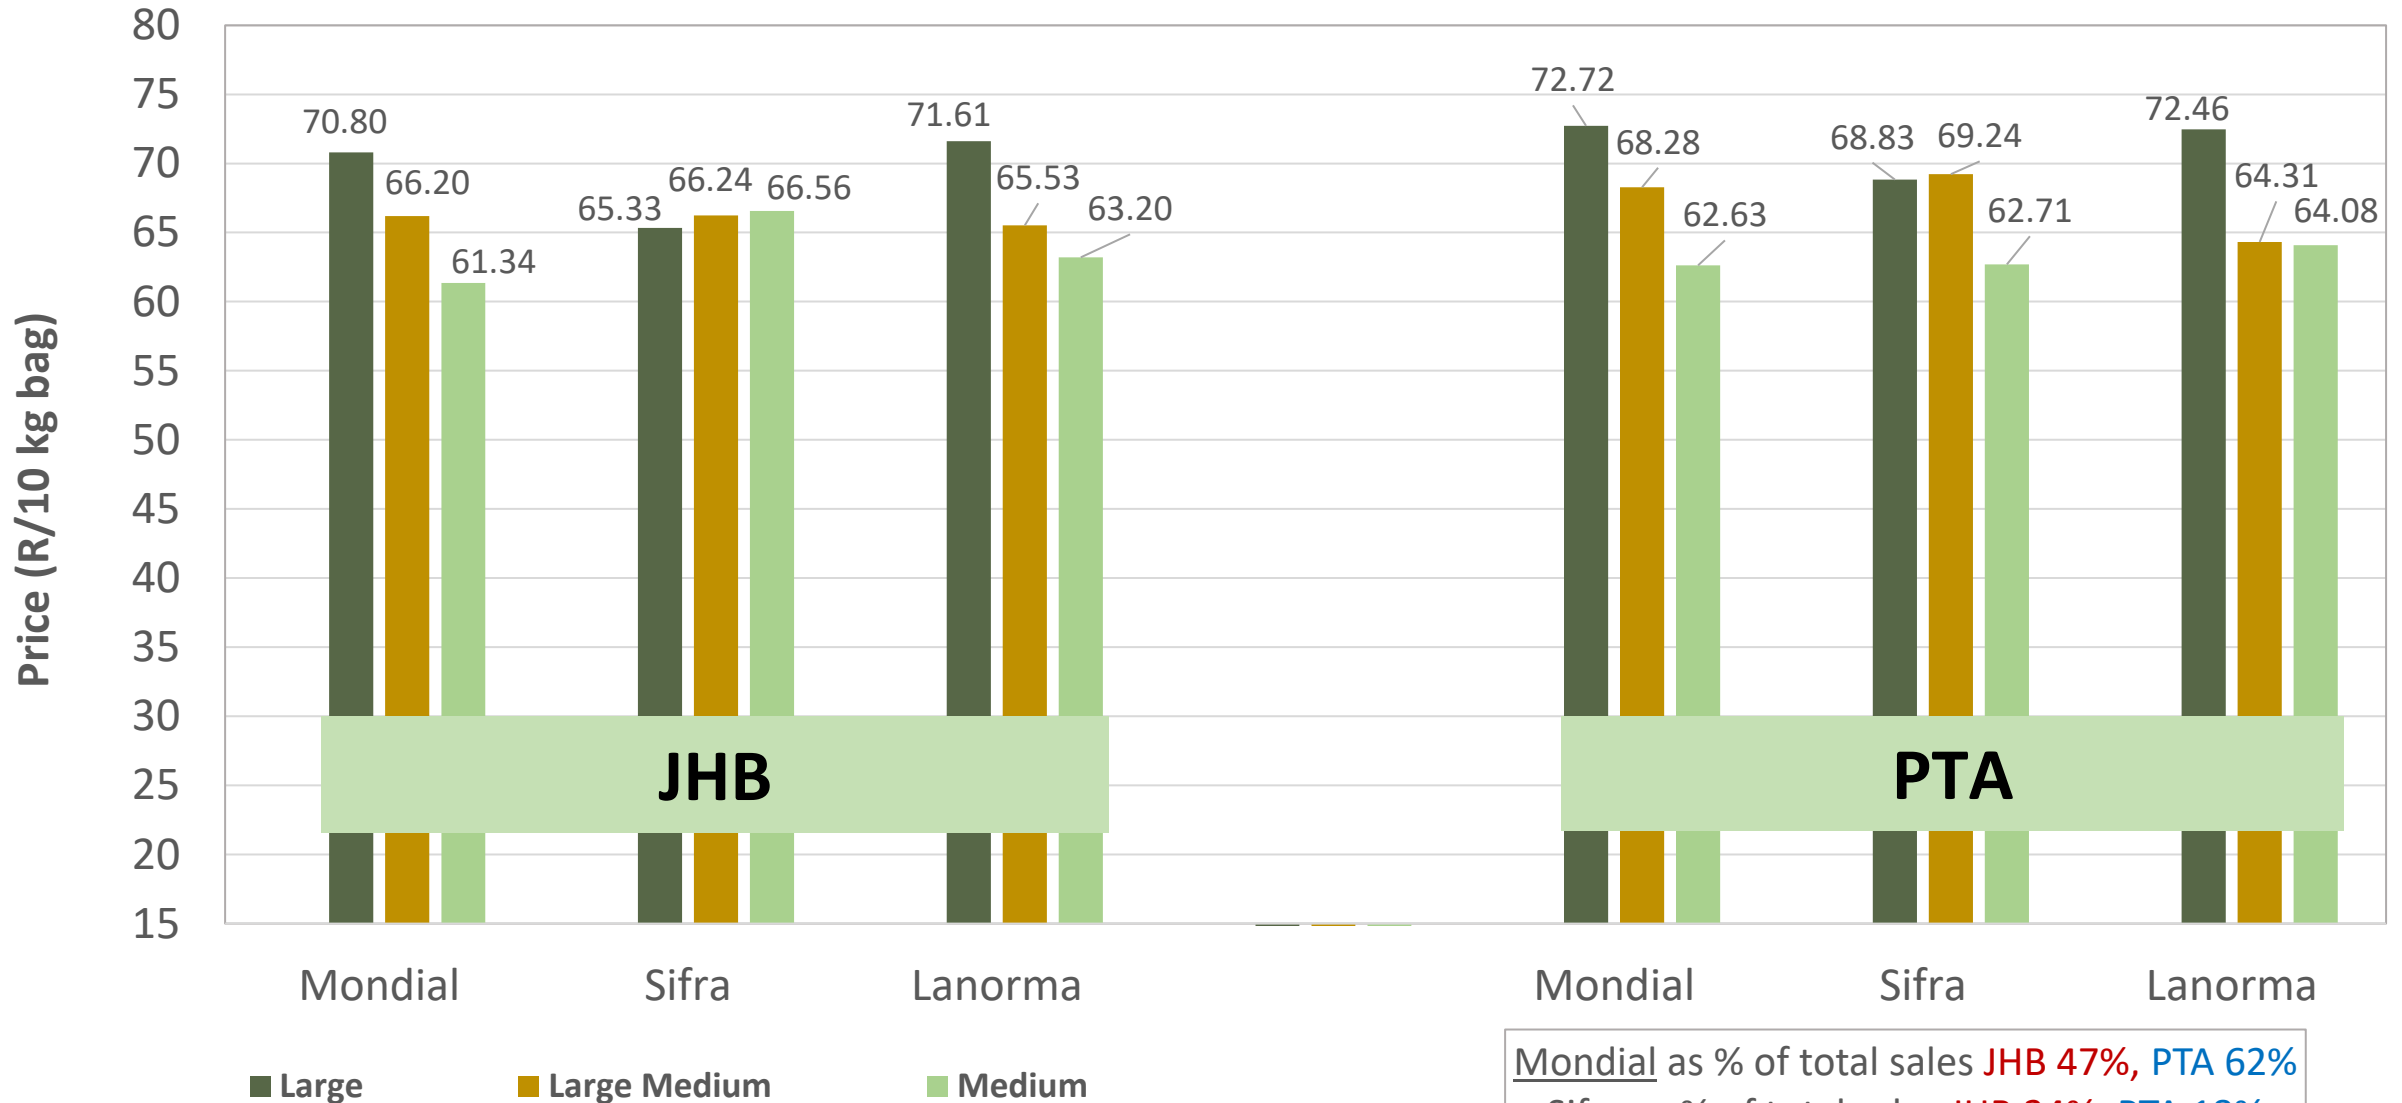

PTA & JHB markets: Average Prices - Different Sizes (only 10 kg bags)

Mondial as % of total sales **JHB 47%**, **PTA 62%**
Sifra as % of total sales **JHB 34%**, **PTA 18%**
Lanorma as % of total sales **JHB 8%**, **PTA 5%**