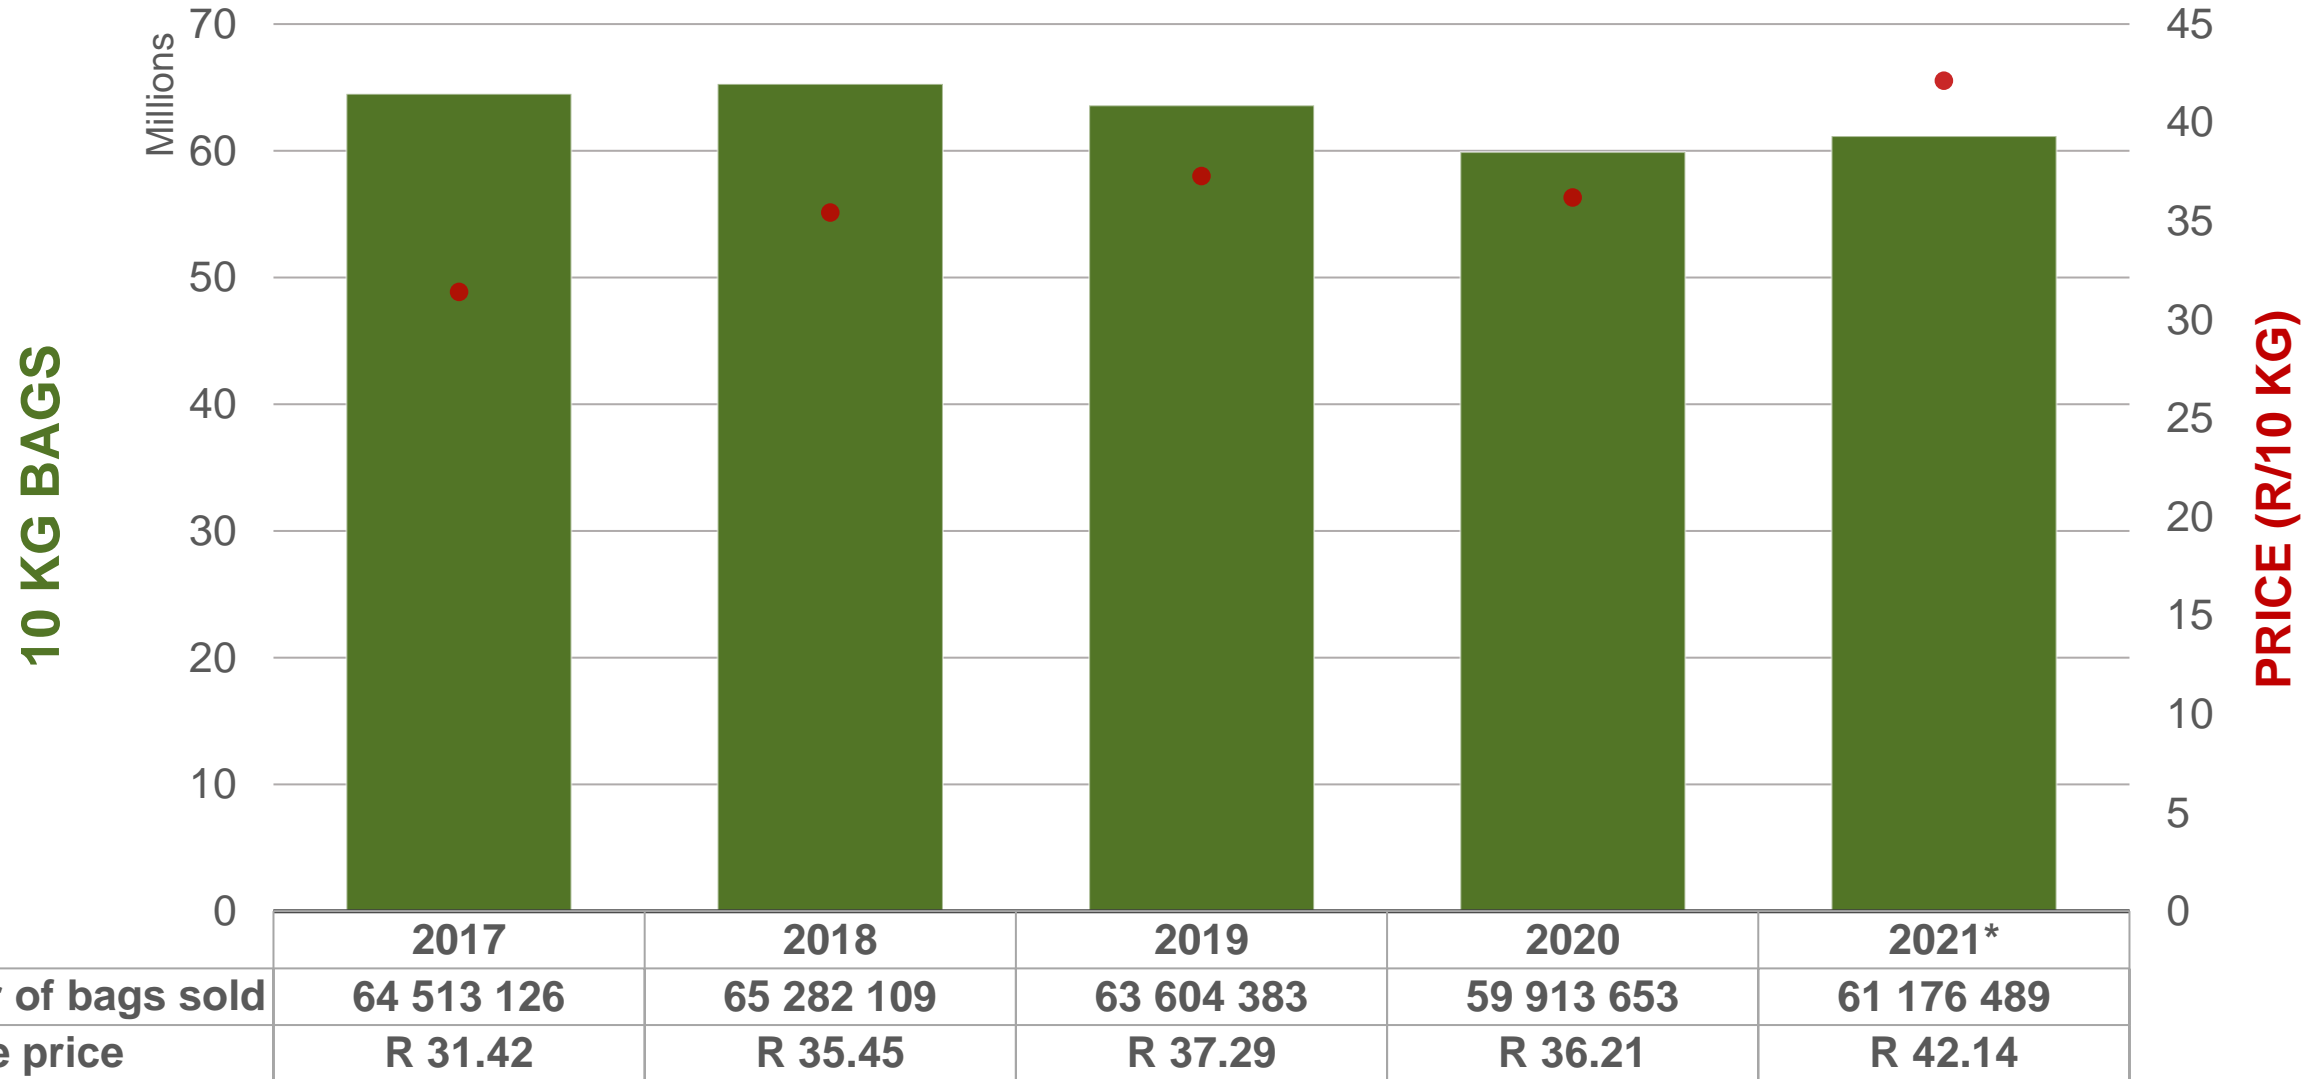

Potatoes
Aartappels SA

Weekly Market Information

23 July 2021

www.potatoes.co.za

Average weekly price – all markets & all classes

Weekly price	
R62,37	 11,75% (week on week)

Cumulative total number of 10 kg bags sold on markets: First 29 weeks of each year

Sold 108 072 bags more than the **5-year average** (2016 to 2020) of the first 29 weeks

RSA daily Price versus Daily Available stocks (all classes & all sizes)

Average Class 1 Medium prices in regions

Limpopo: Amount of 10 kg bags per week sold on FPMs (all classes)

Sold 683 384 bags less than the 5-year average of the first 29 weeks.

Western Free State: Amount of 10 kg bags per week sold on FPMs (all classes)

Sold 1.25 million bags less than the 5-year average of the first 29 weeks.