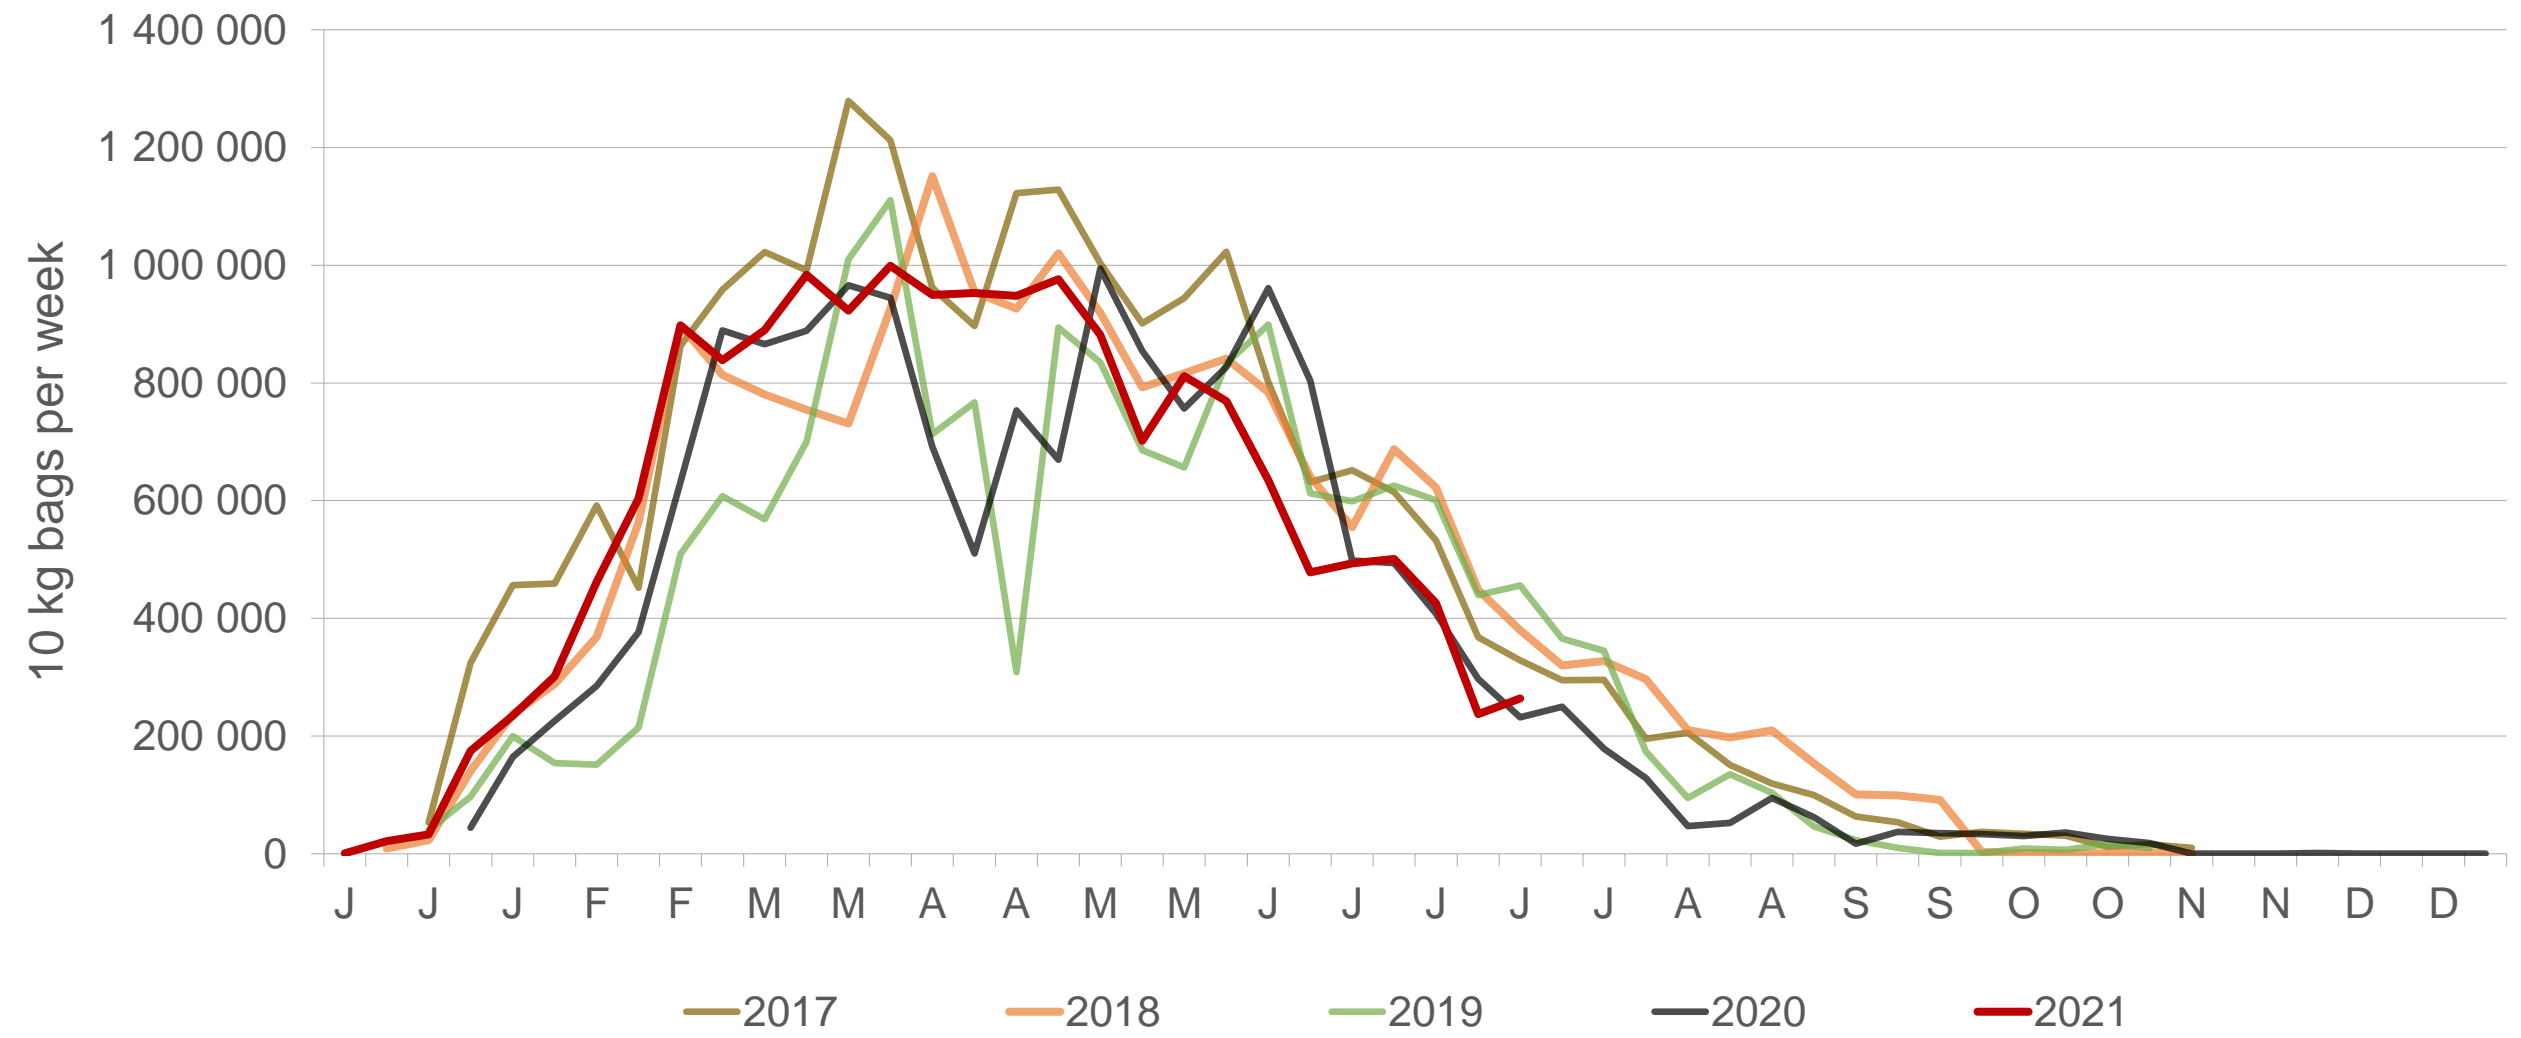

Eastern Free State: Amount of 10 kg bags per week sold on FPMs (all classes)

Sold 934 775 bags more than the **5-year average** of the first 29 weeks.