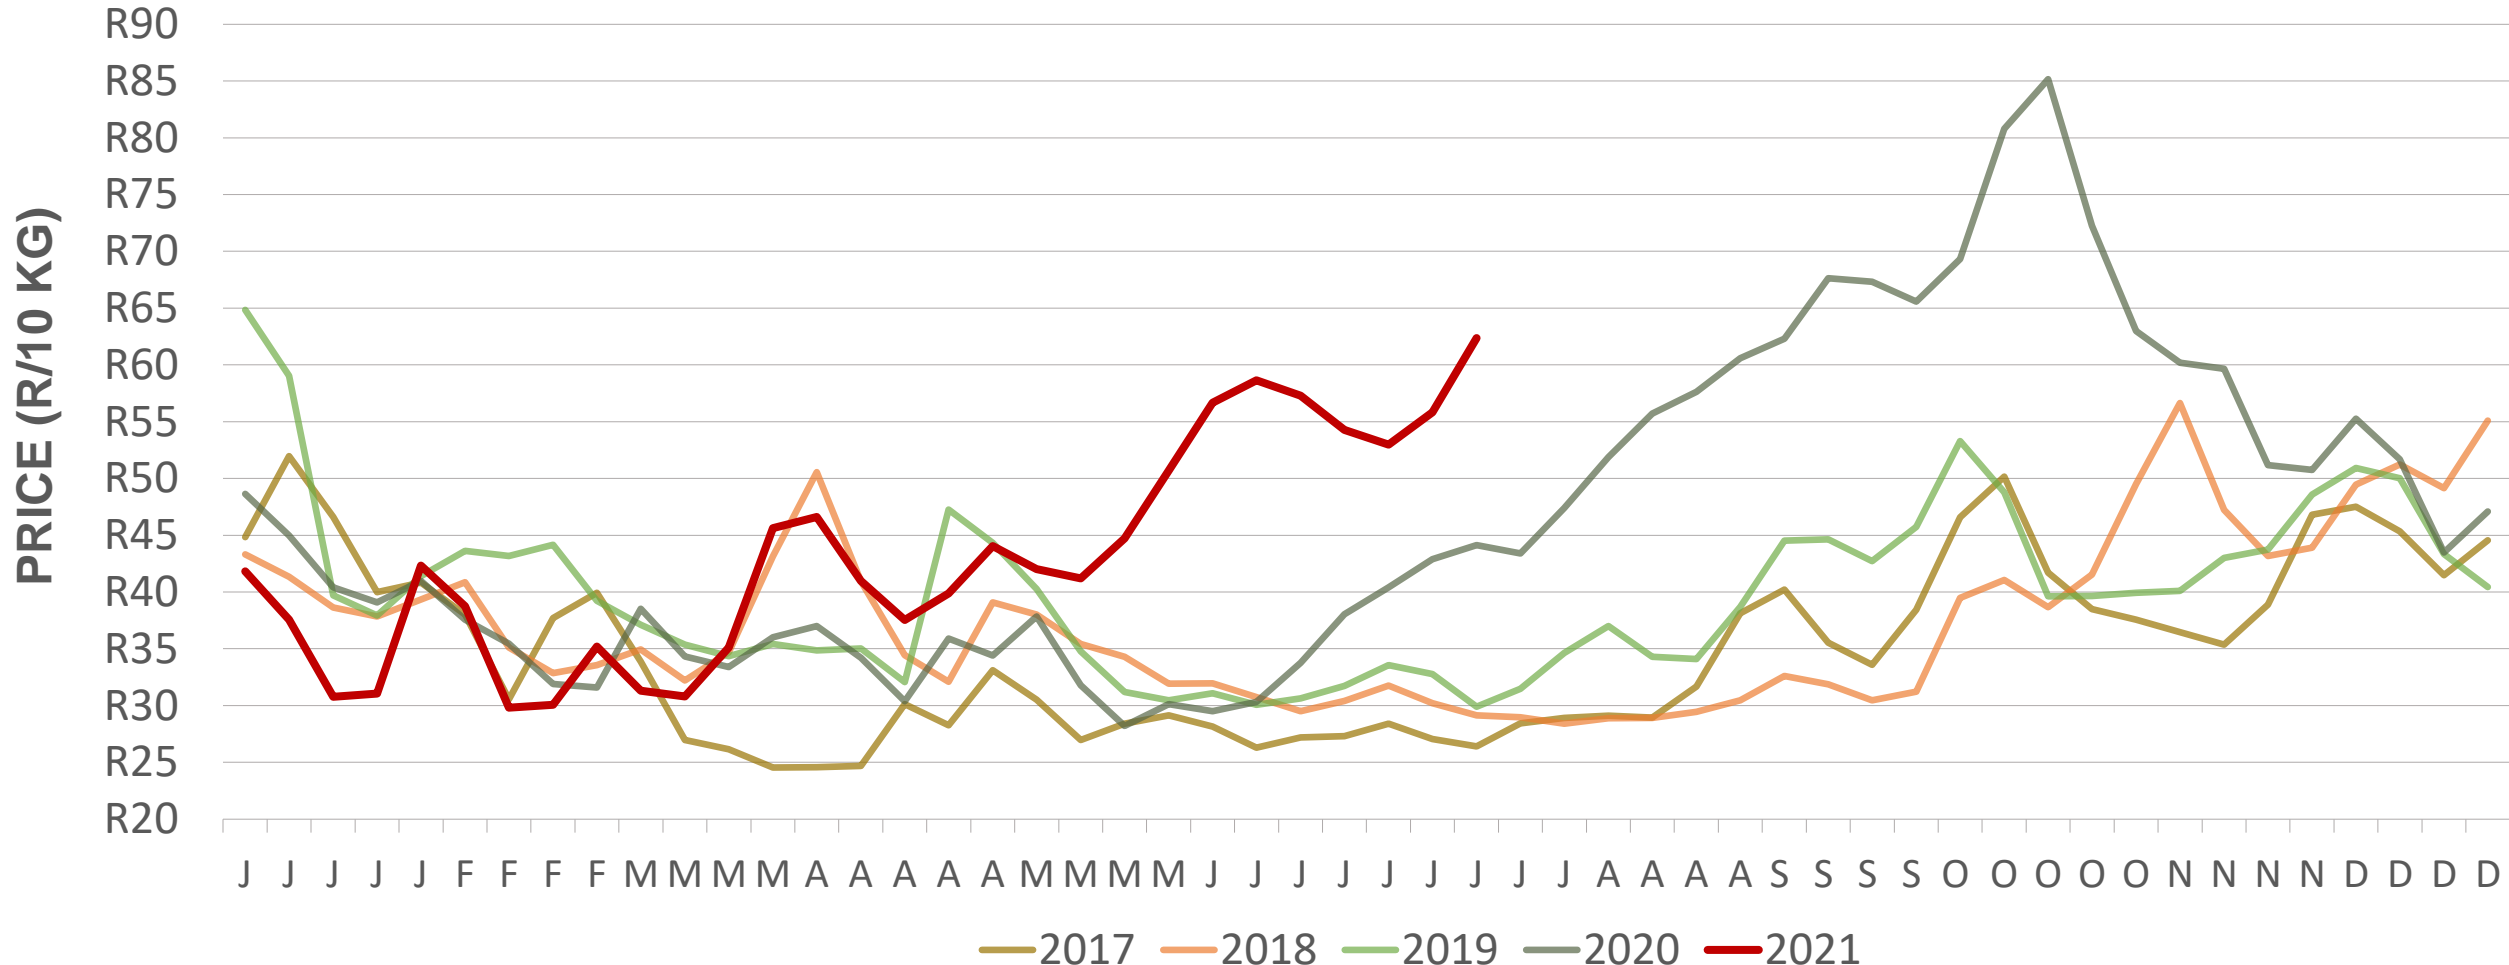

Potatoes
Aartappels SA

Weekly Market Information

23 July 2021

www.potatoes.co.za

Average weekly price – all markets & all classes

Weekly price	
R62,37	 11,75% (week on week)

Cumulative total number of 10 kg bags sold on markets: First 29 weeks of each year

Sold 108 072 bags more than the **5-year average** (2016 to 2020) of the first 29 weeks

RSA daily Price versus Daily Available stocks (all classes & all sizes)

Average Class 1 Medium prices in regions

Limpopo: Amount of 10 kg bags per week sold on FPMs (all classes)

Sold 683 384 bags less than the 5-year average of the first 29 weeks.

Western Free State: Amount of 10 kg bags per week sold on FPMs (all classes)

Sold 1.25 million bags less than the 5-year average of the first 29 weeks.