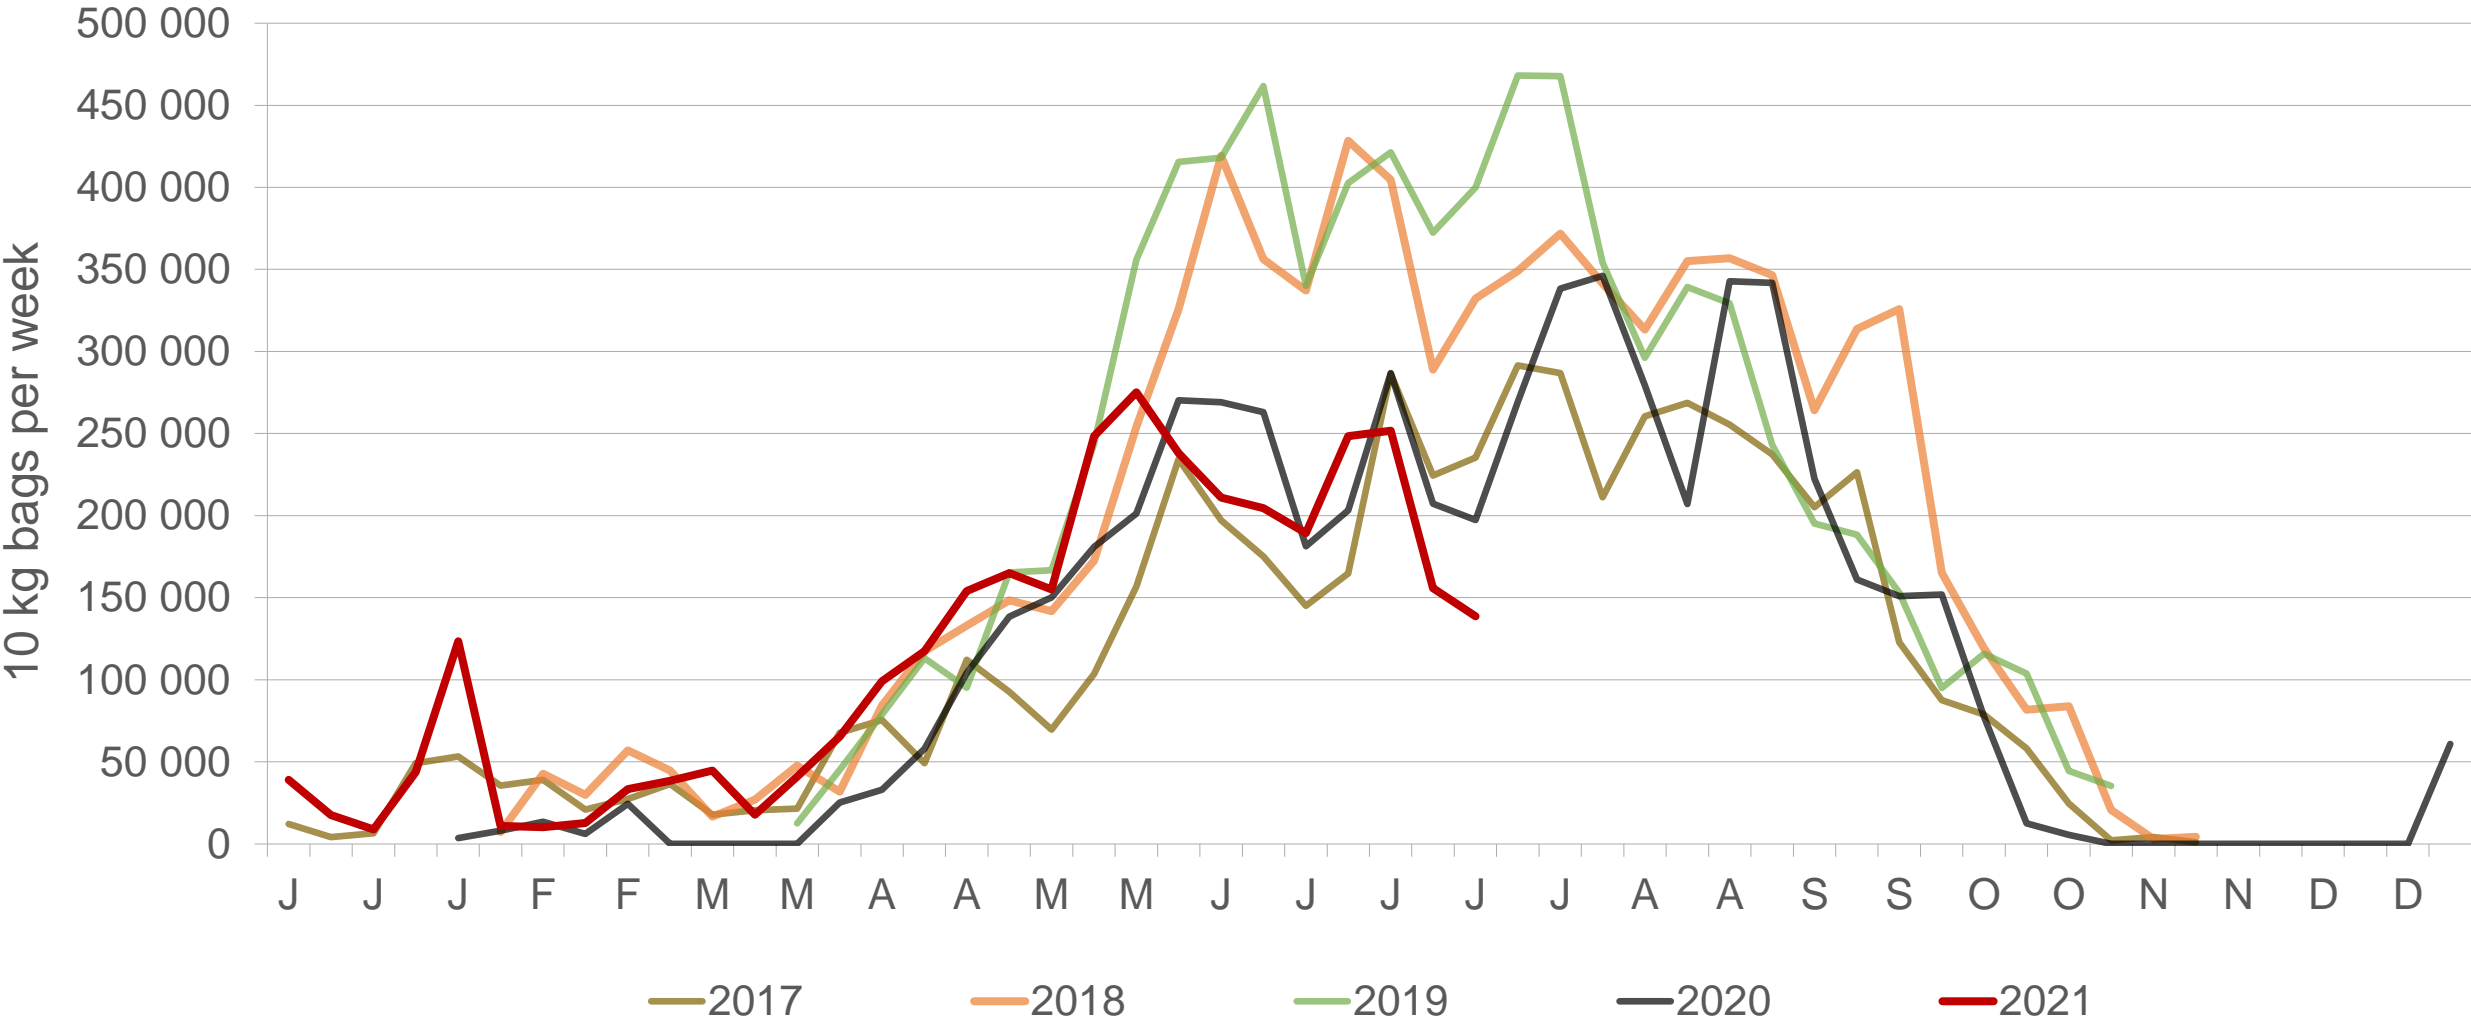

Sold 108 072 bags more than the **5-year average** (2016 to 2020) of the first 29 weeks

RSA daily Price versus Daily Available stocks (all classes & all sizes)

Average Class 1 Medium prices in regions

Limpopo: Amount of 10 kg bags per week sold on FPMs (all classes)

Sold 683 384 bags less than the 5-year average of the first 29 weeks.

Western Free State: Amount of 10 kg bags per week sold on FPMs (all classes)

Sold 1.25 million bags less than the 5-year average of the first 29 weeks.

Eastern Free State: Amount of 10 kg bags per week sold on FPMs (all classes)

Sold 934 775 bags more than the **5-year average** of the first 29 weeks.

Northern Cape: Amount of 10 kg bags per week sold on FPMs (all classes)

Sold 30 986 bags more than the 5-year average of the first 29 weeks.

Sandveld: Amount of 10 kg bags per week sold on FPMs (all classes)

Sold 95 131 bags less than the 5-year average of the first 29 weeks.