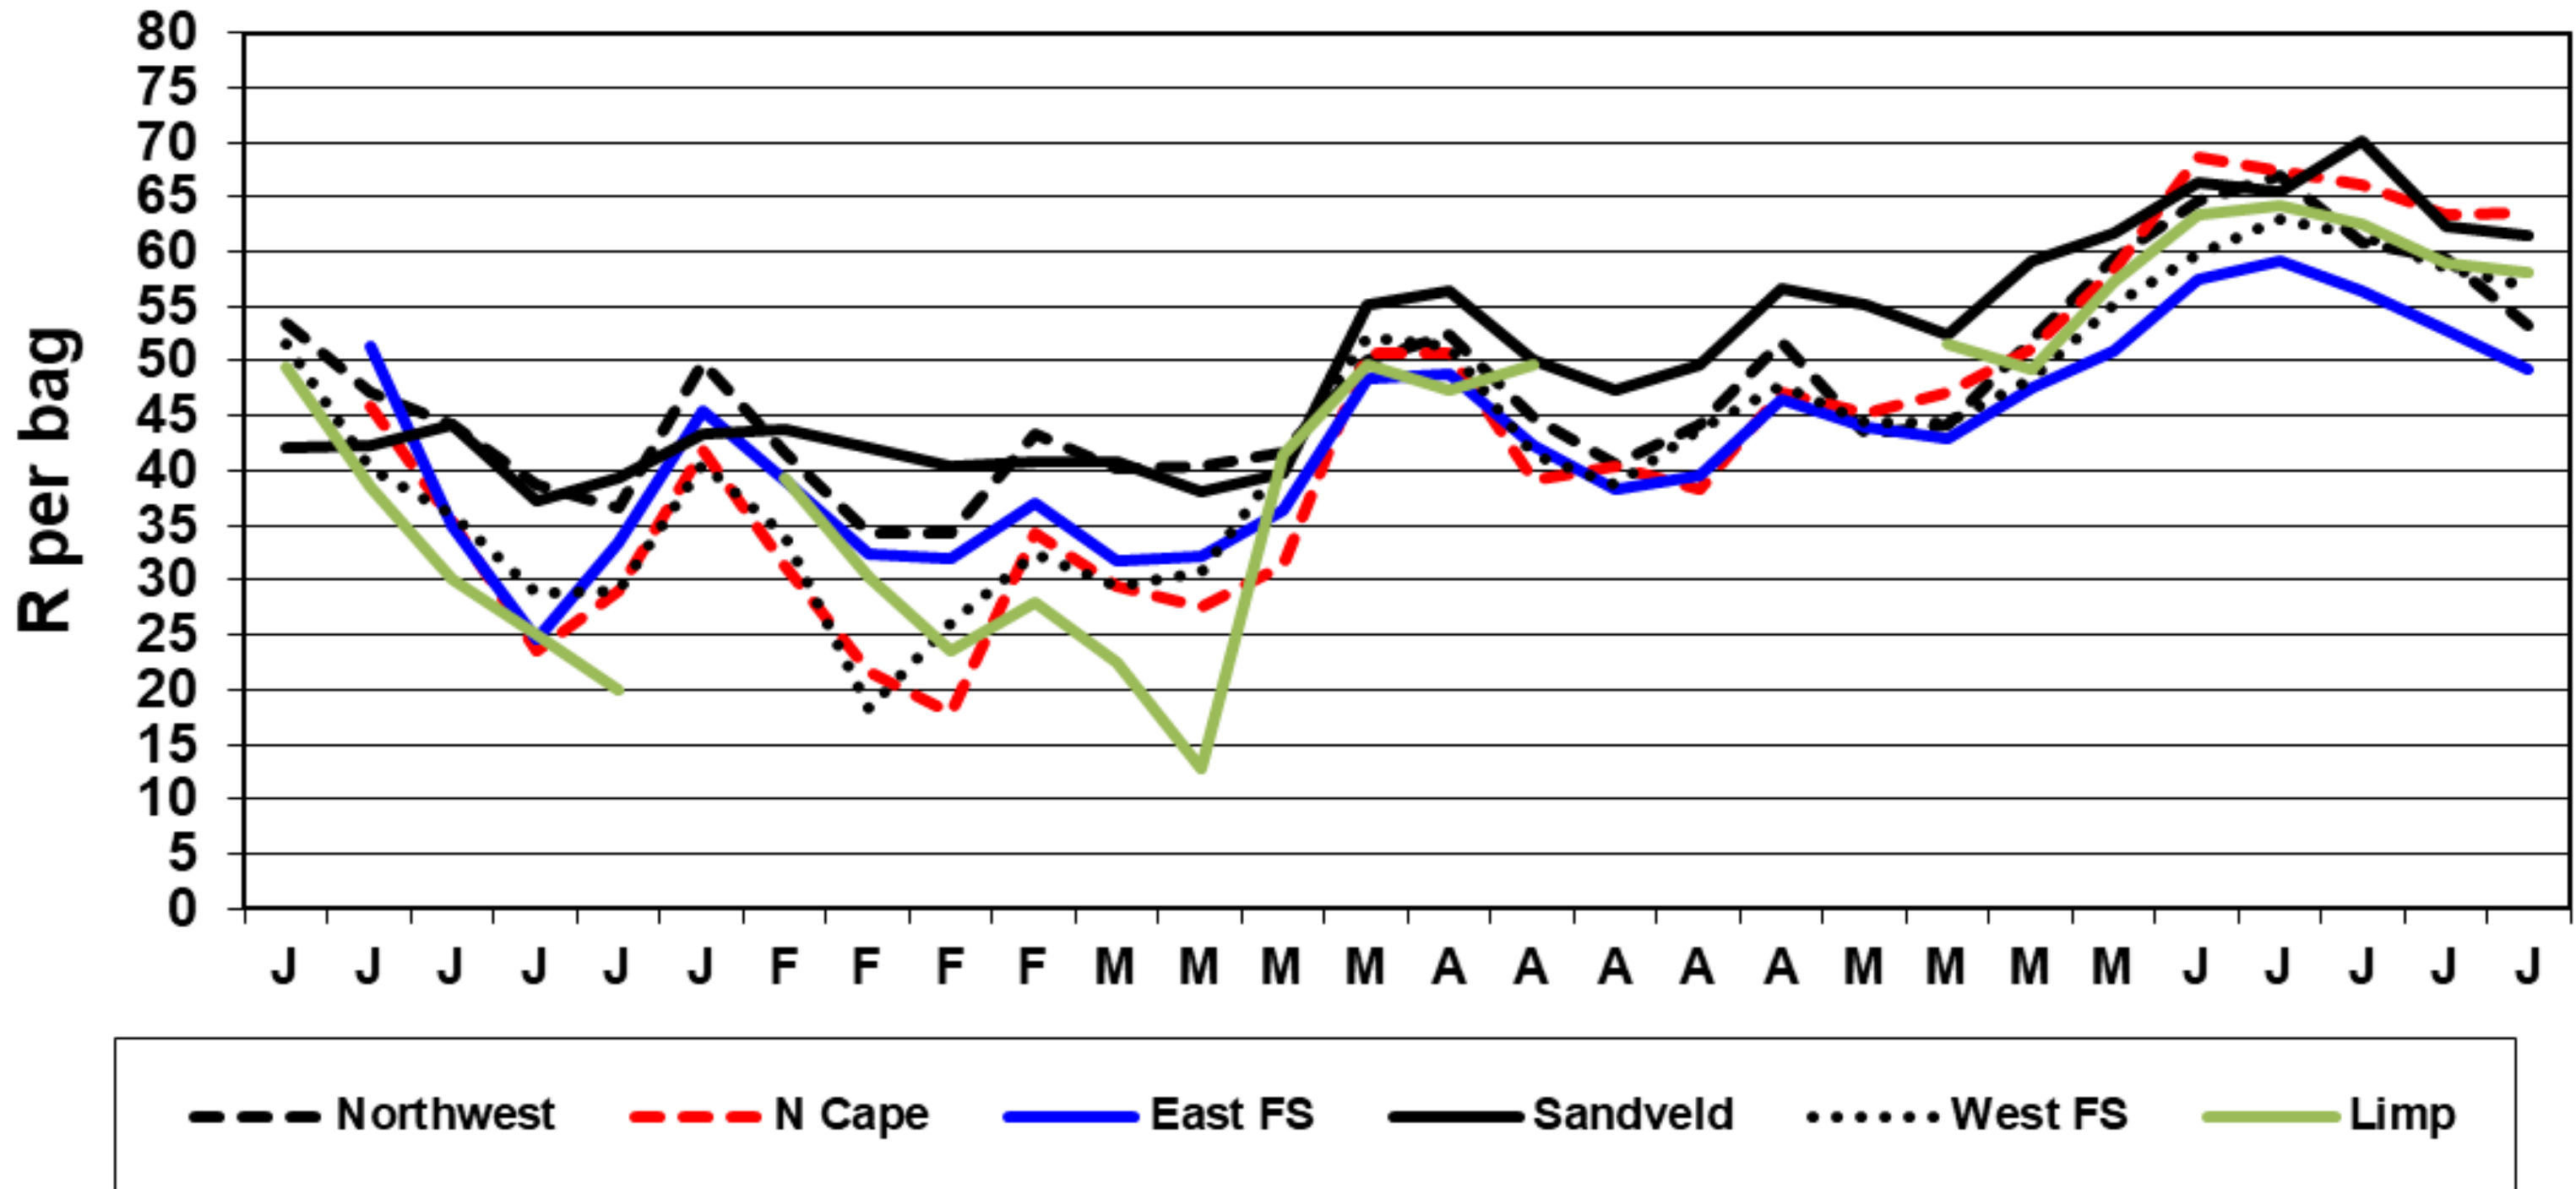

Average prices in regions

Average price Class 1 M: All markets (Dec 2020 - June 2021)