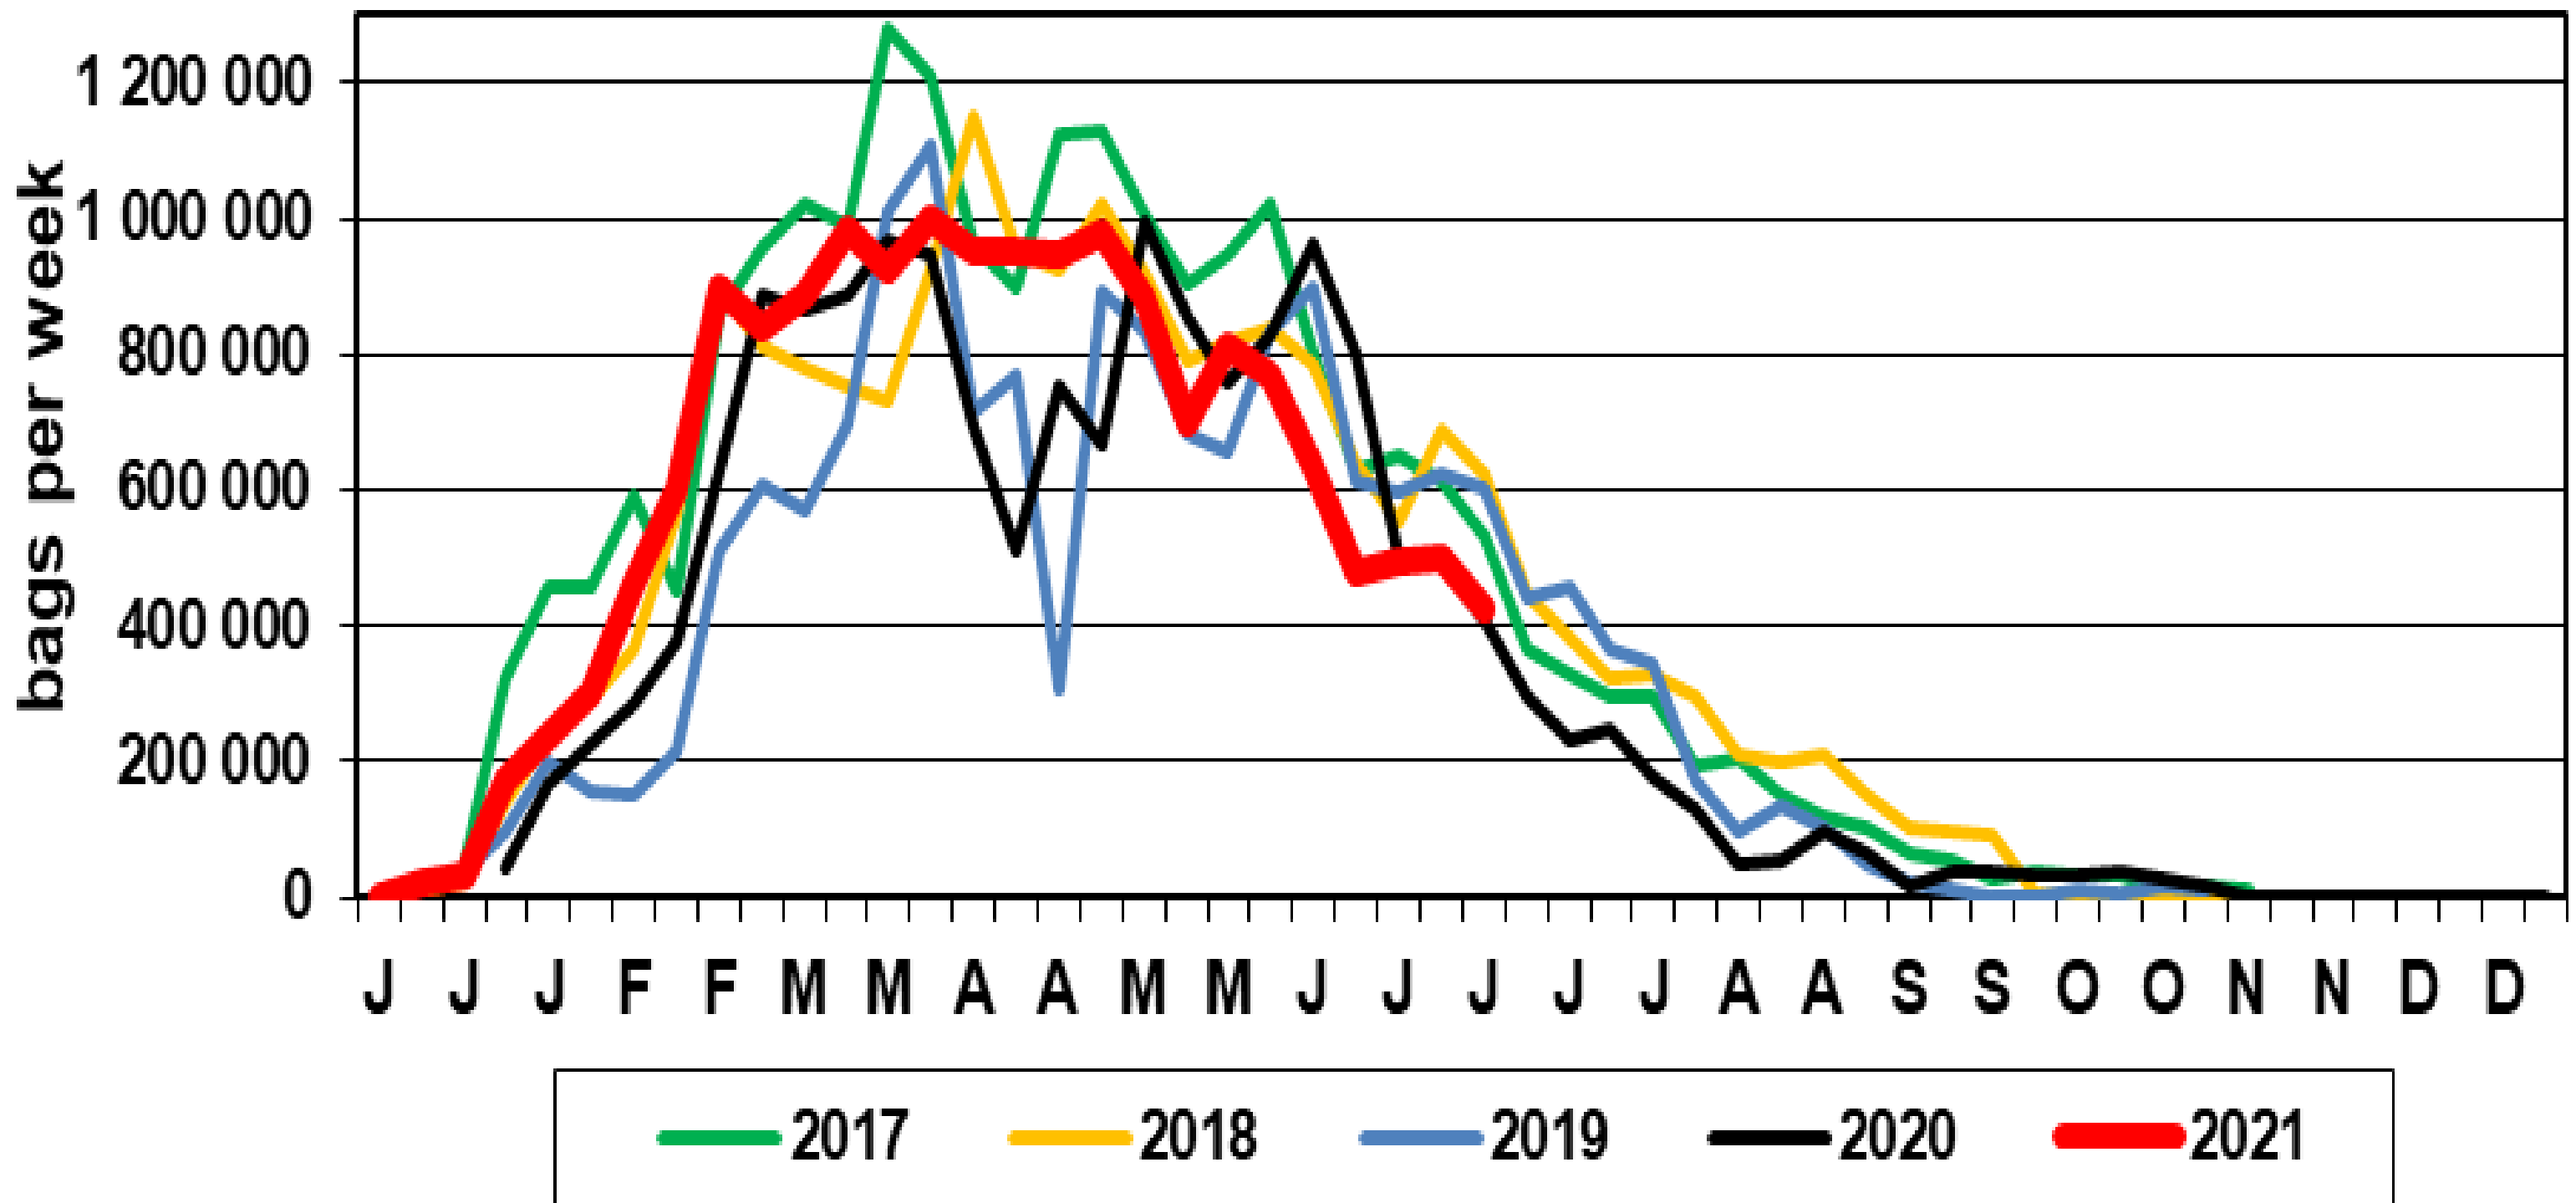

Eastern Free State: bags per week sold on FPMs (all classes)

Sold 1.08 million bags **more** than the **5-year average** of the first 27 weeks.