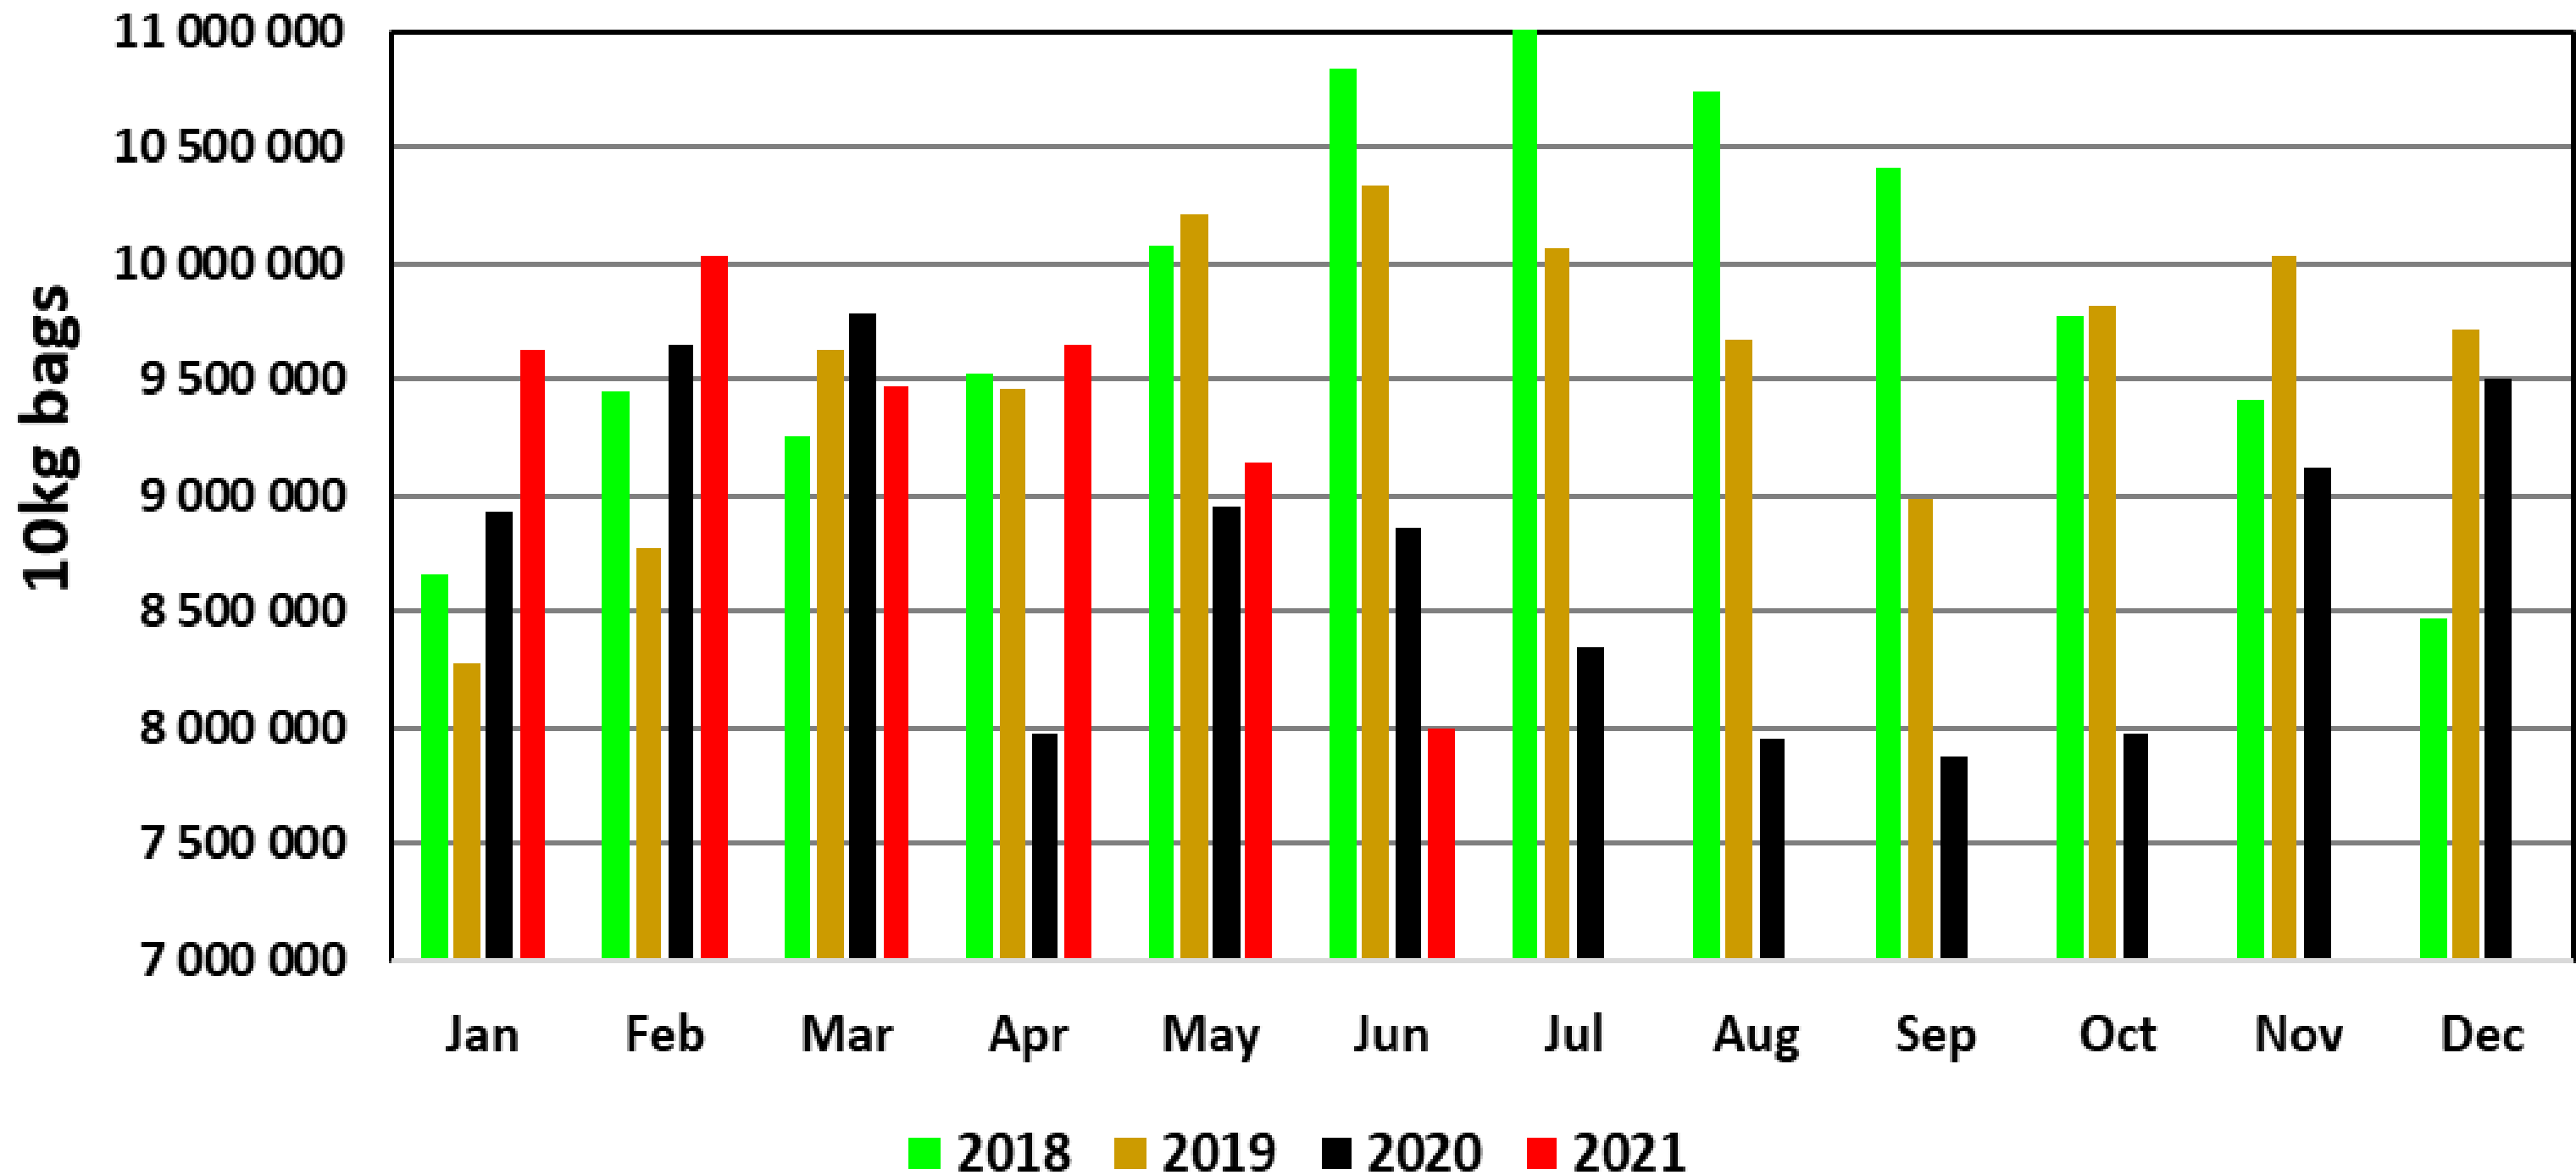

# Potatoes: Weekly Market Information

9 July 2021

# Potato prices (**weekly**): Comparison

Weeklikse gemiddelde prys - alle markte & alle klasse /  
Average weekly price - all markets & all classes

Weekly price: 2.41 % **decrease** week on week

# Monthly sales volumes on markets: 2018, 2019, 2020 & 2021

From January till June 2021 about 1.69 million bags more were sold than a year ago

# Cumulative total number of 10 kg bags sold on markets:

First 27 weeks of each year

**Sold 1.10 million bags more than the 5-year average (2016 to 2020) of the first 27 weeks.**