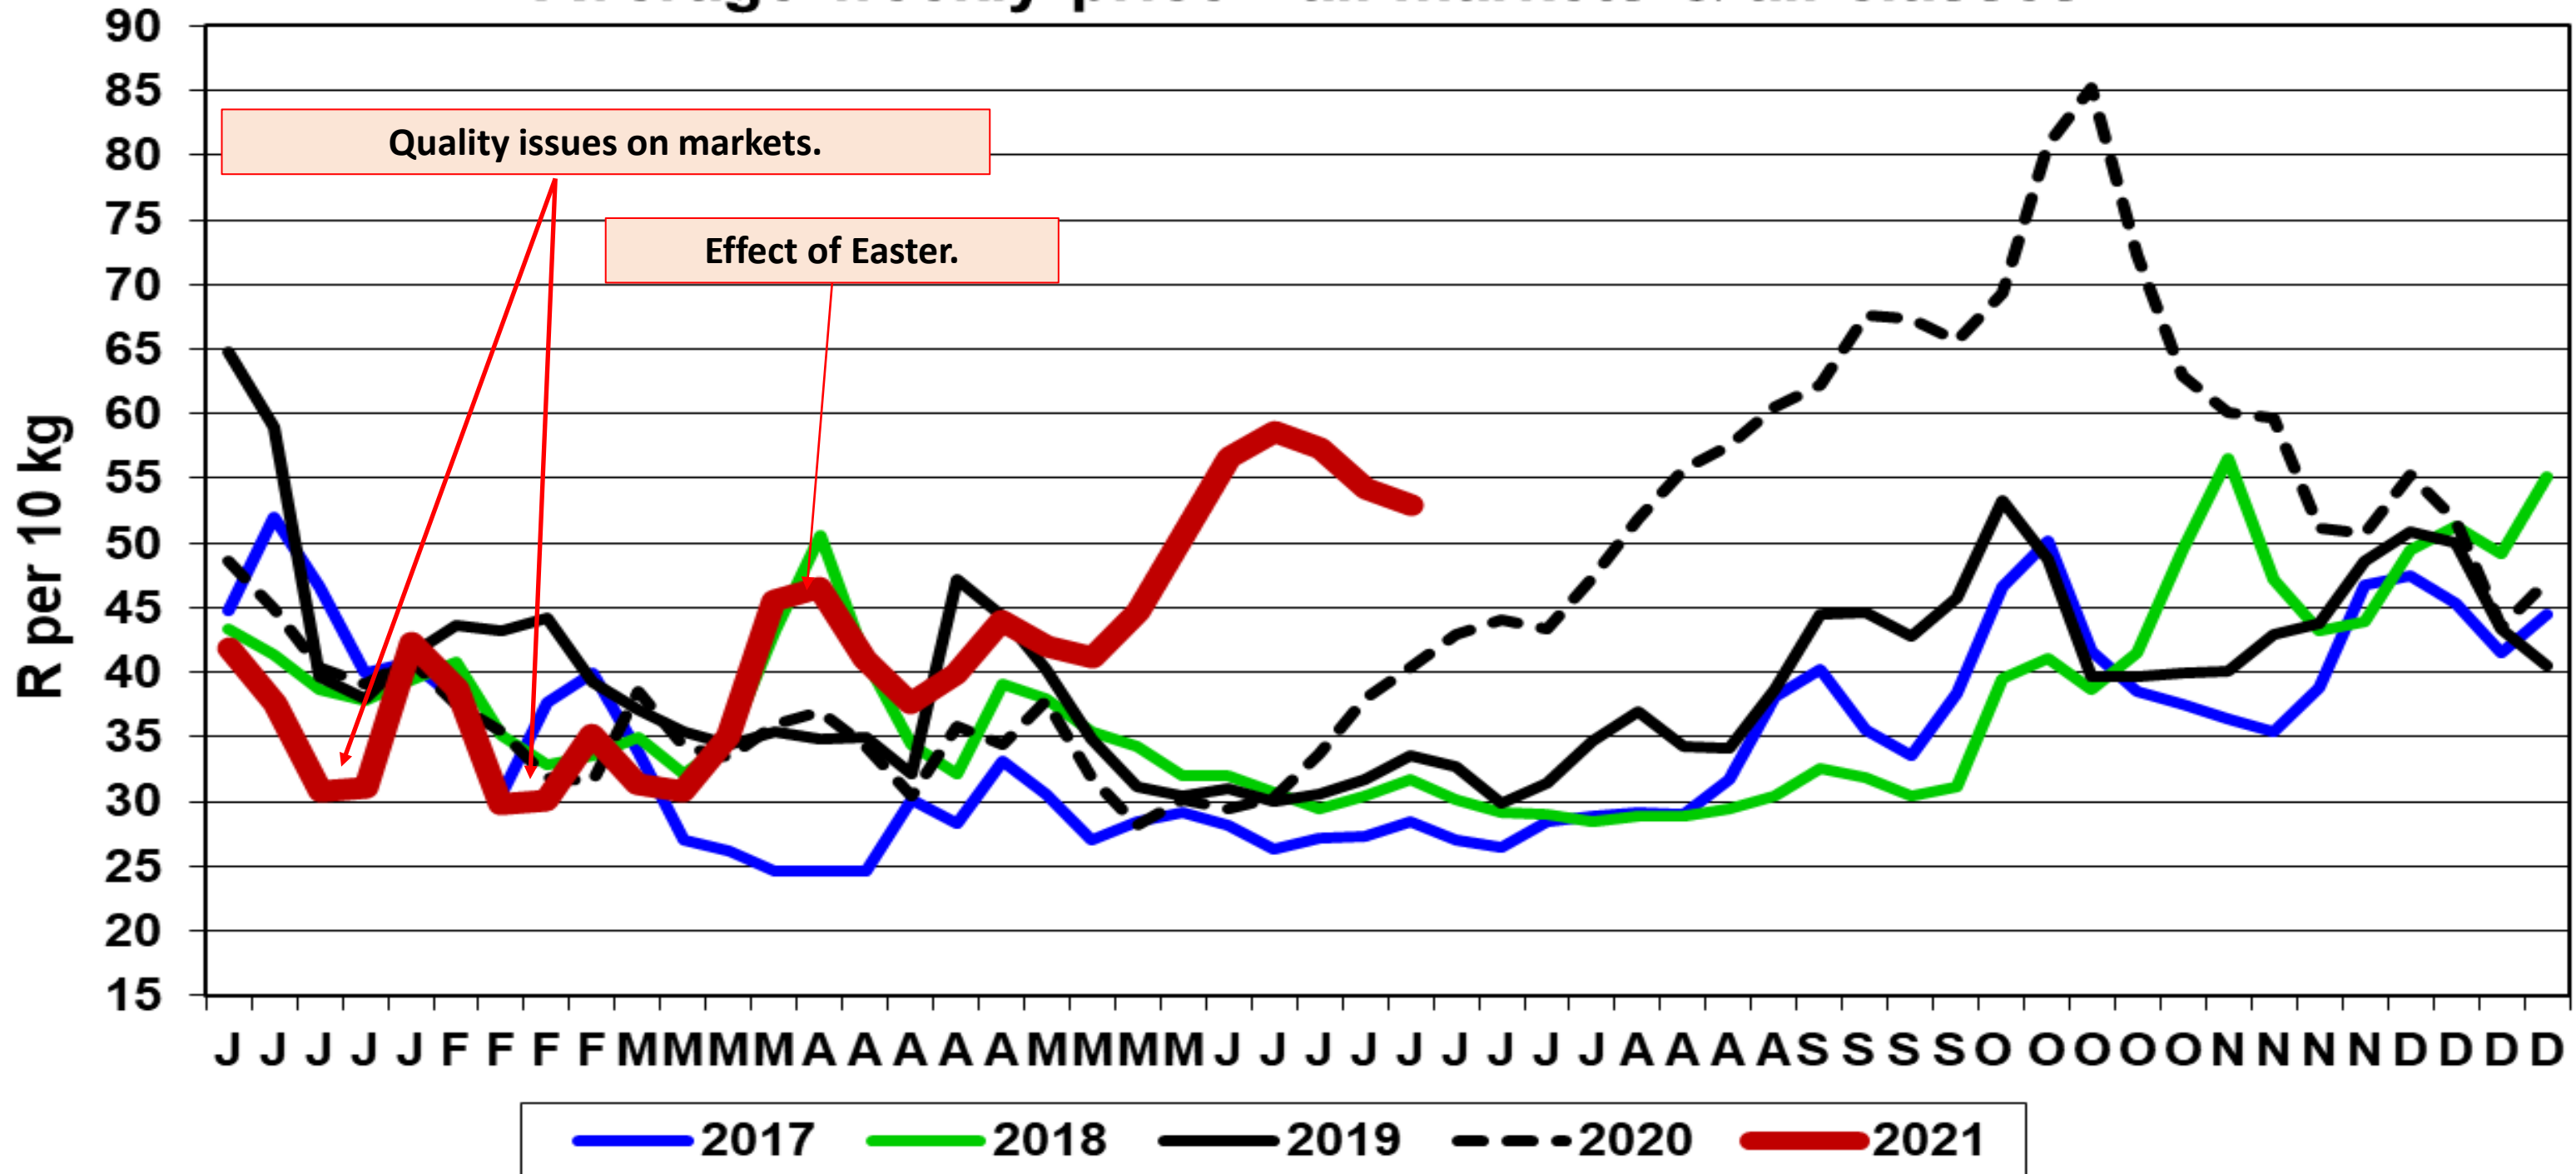

# Potato prices (**weekly**): Comparison

Weeklikse gemiddelde prys - alle markte & alle klasse /  
Average weekly price - all markets & all classes

Weekly price: 2.41 % **decrease** week on week