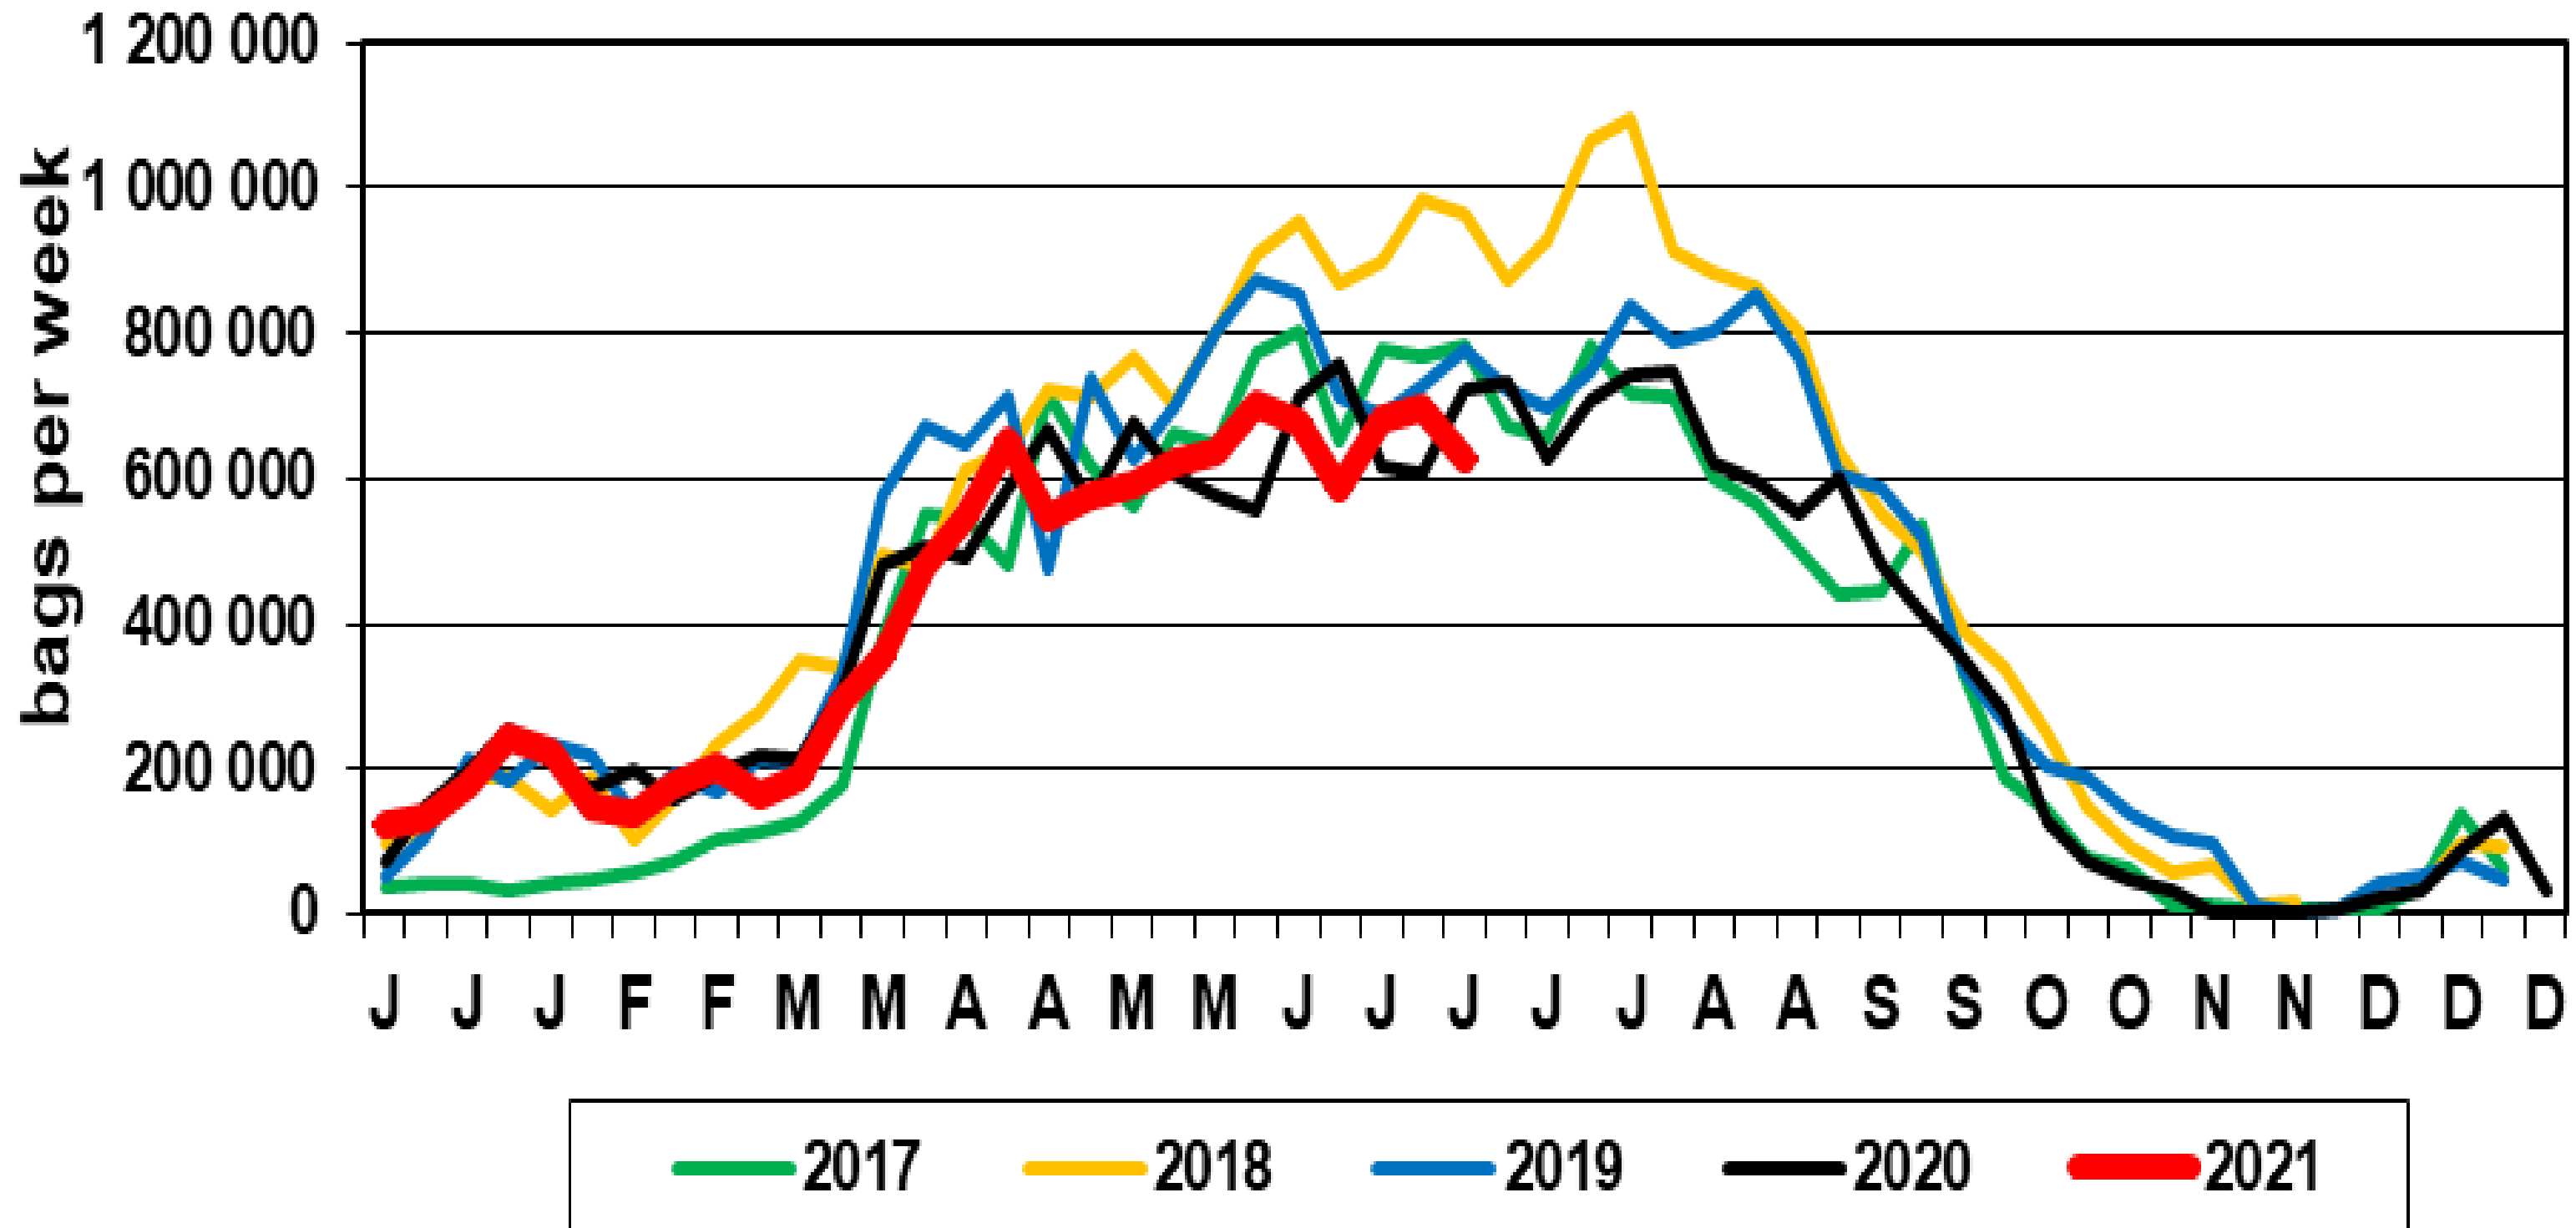

Western Free State: bags per week sold on FPMs (all classes)

Sold 798 701 bags **less** than the **5-year average** of the first 27 weeks.