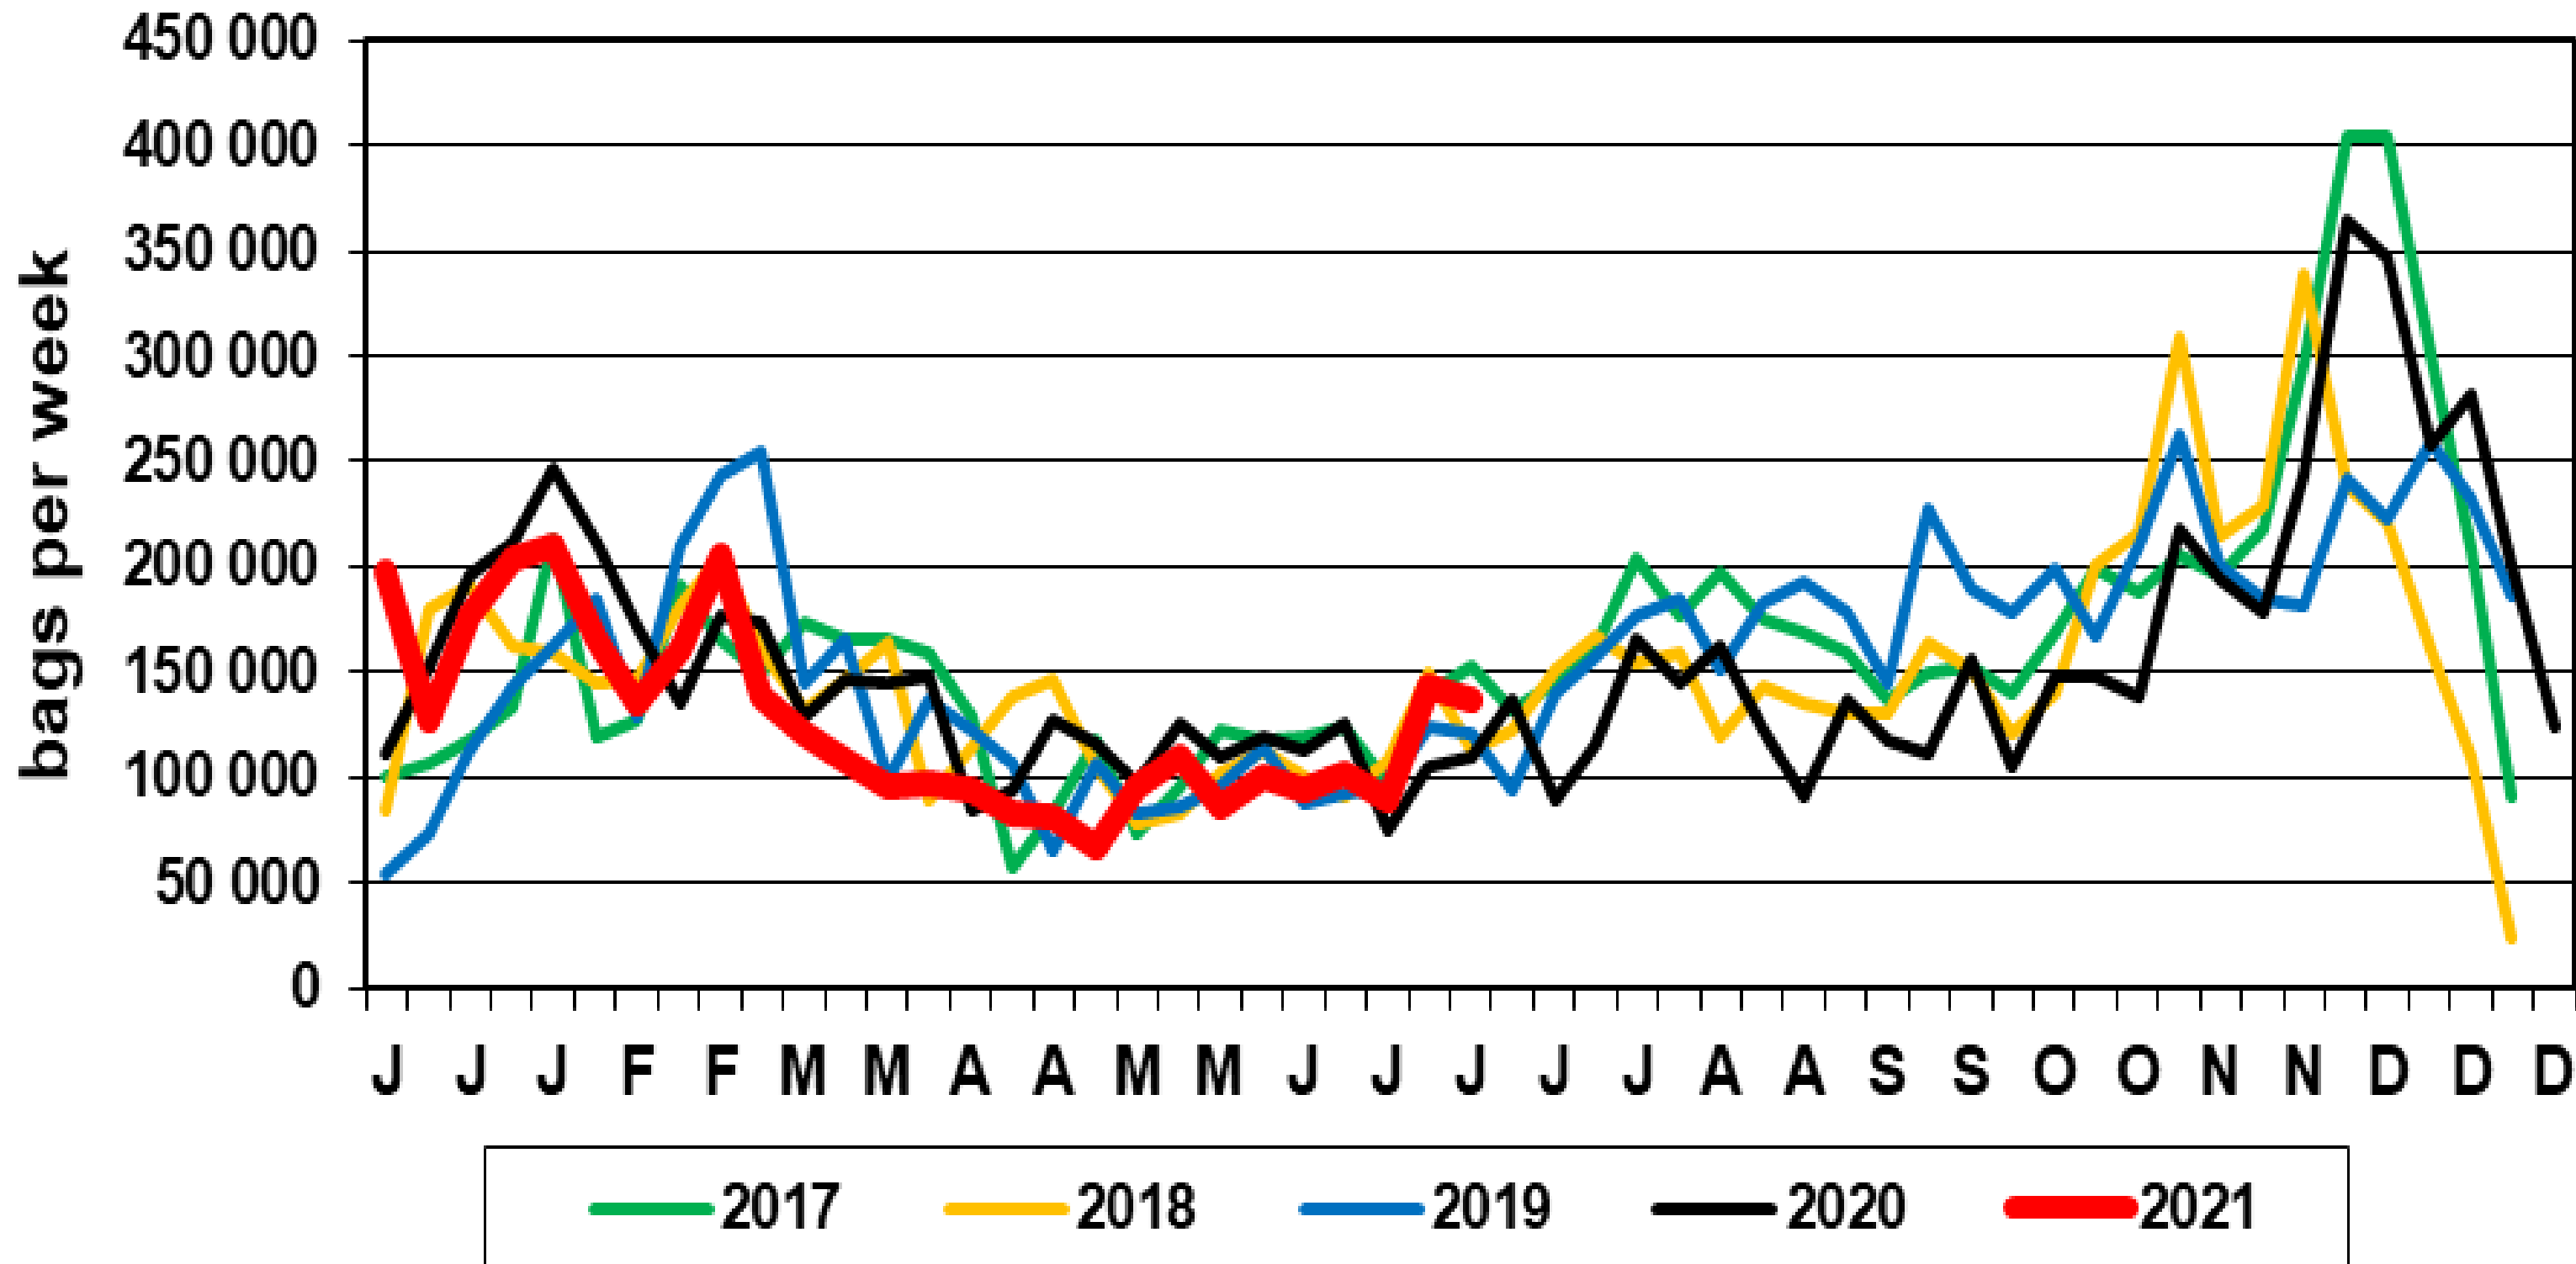

## Limpopo: bags per week sold on FPMs (all classes)

Sold 672 044 bags **less** than the **5-year average** of the first 27 weeks.

## Eastern Free State: bags per week sold on FPMs (all classes)

Sold 1.08 million bags **more** than the **5-year average** of the first 27 weeks.

## Sandveld: bags per week sold on FPMs (all classes)

Sold 81 740 bags **less** than the **5-year average** of the first 27 weeks.