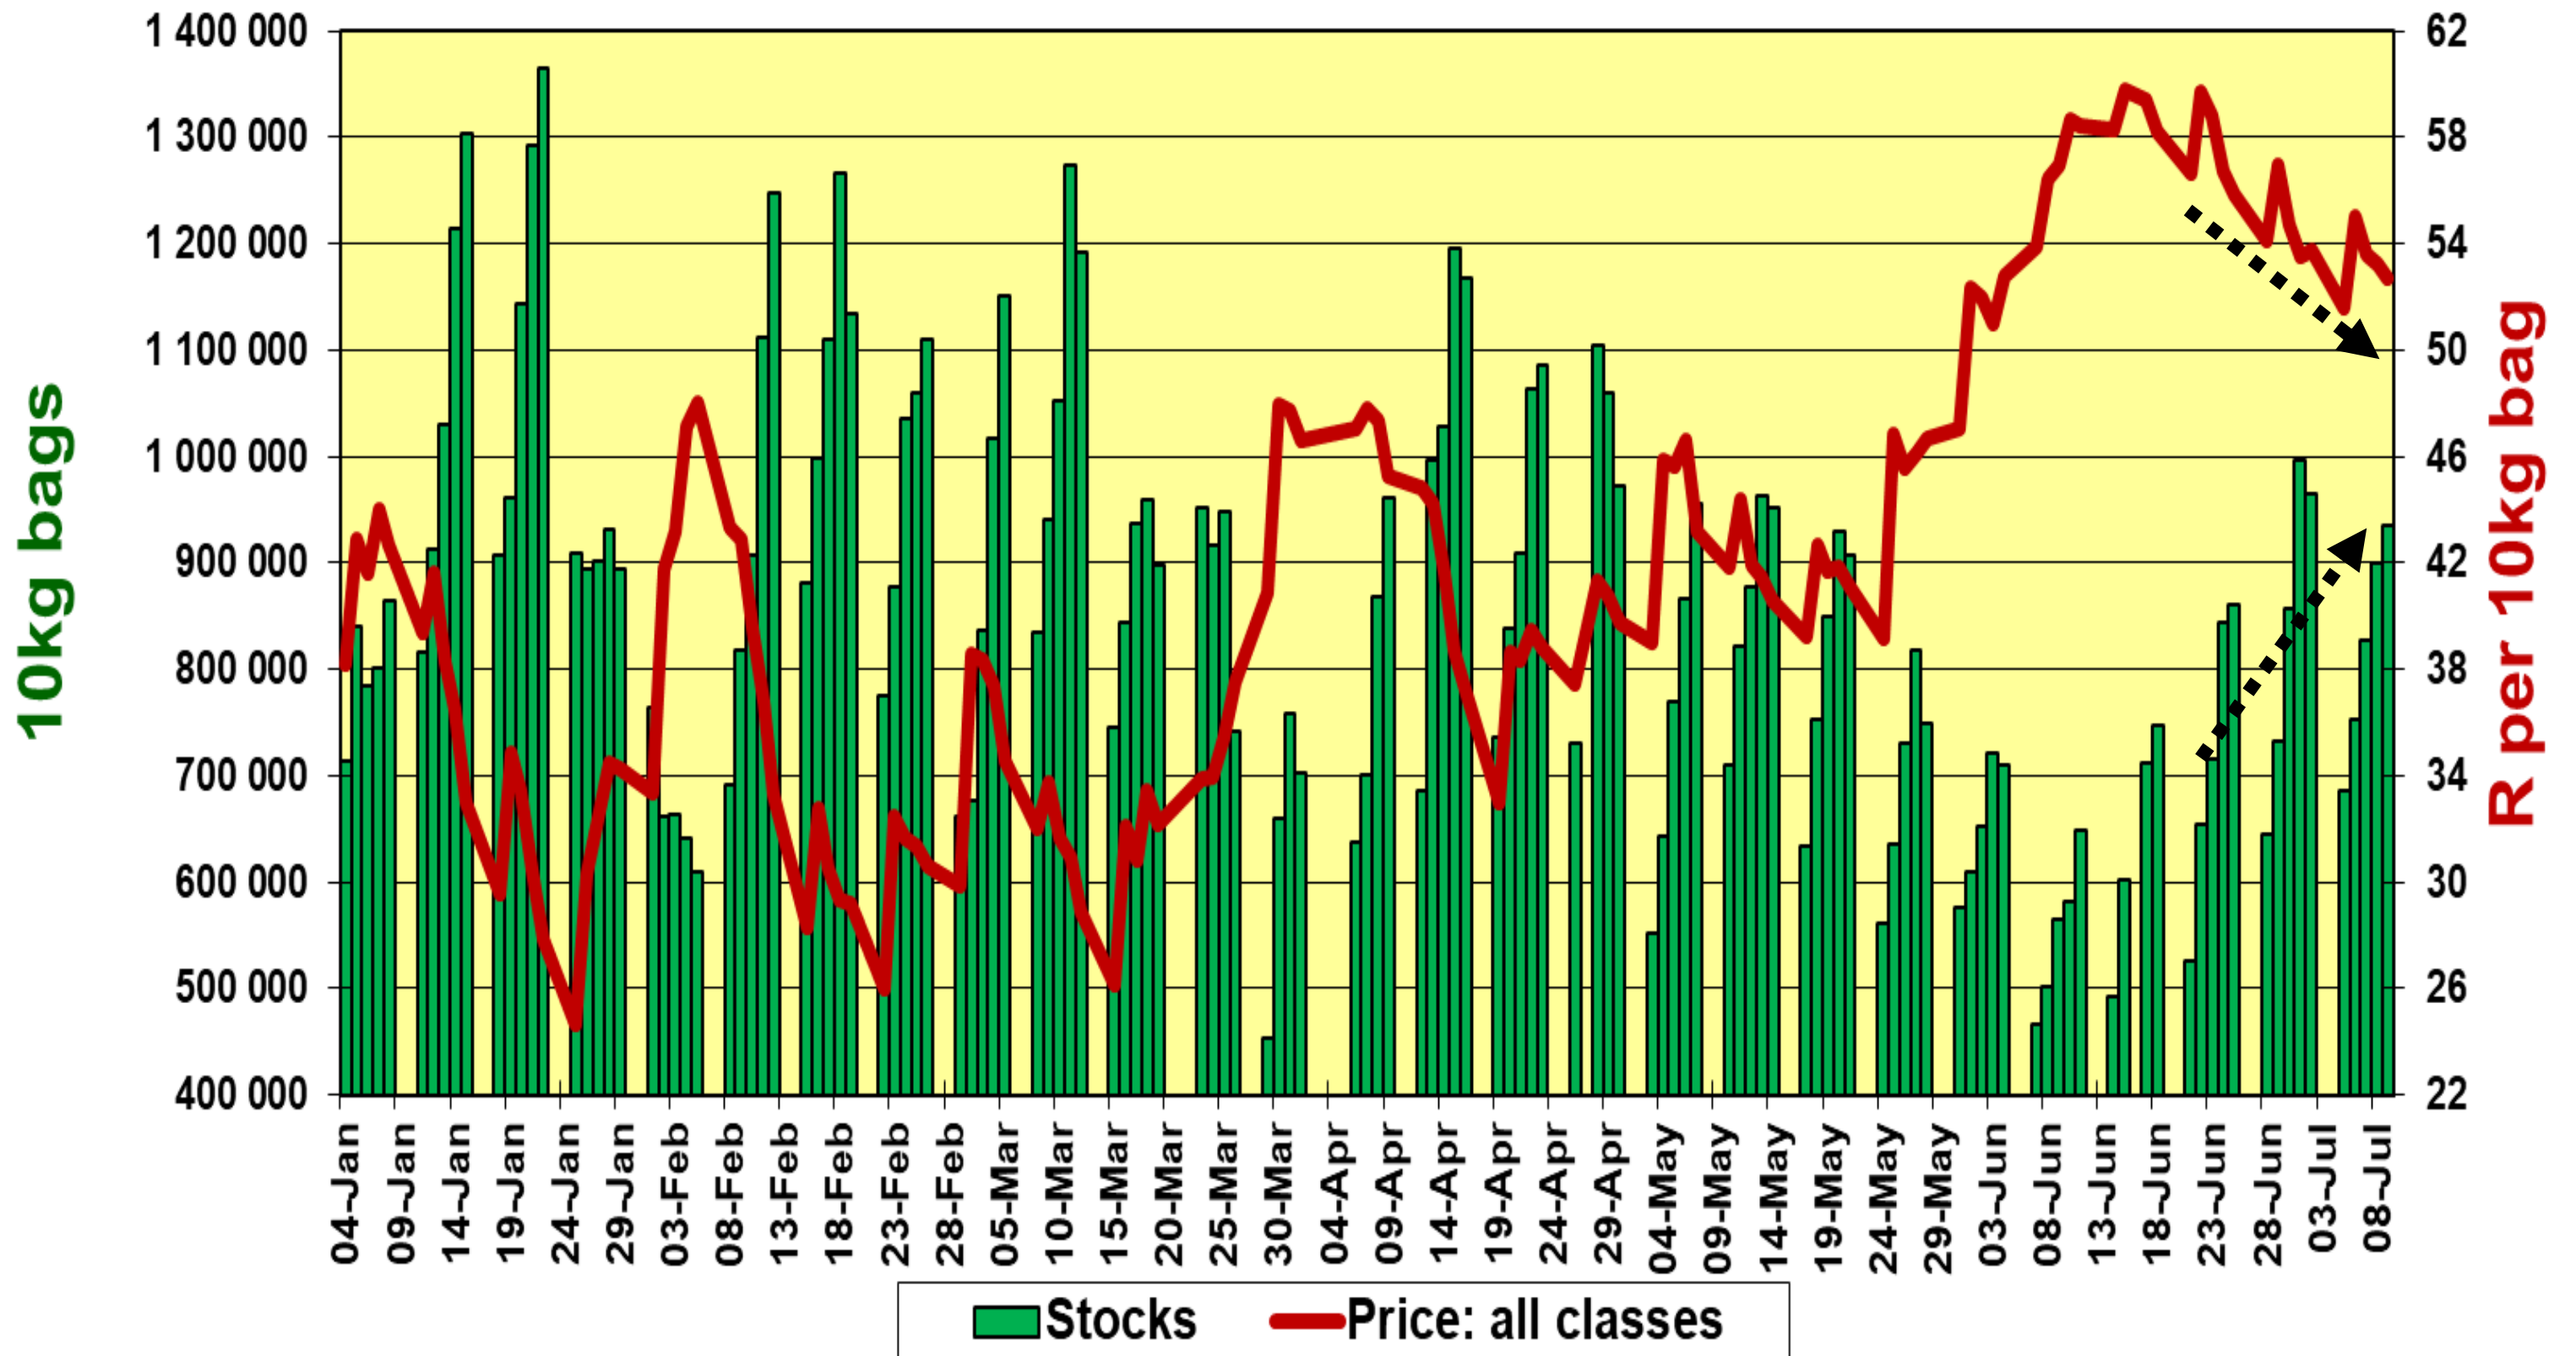

# Monthly sales volumes on markets: 2018, 2019, 2020 & 2021

From January till June 2021 about 1.69 million bags more were sold than a year ago

# Cumulative total number of 10 kg bags sold on markets:

First 27 weeks of each year

**Sold 1.10 million bags more than the 5-year average (2016 to 2020) of the first 27 weeks.**

# RSA daily (all classes & all markets) - Price versus Available stocks for 2021

**Increasing stock level = Downwards pressure**