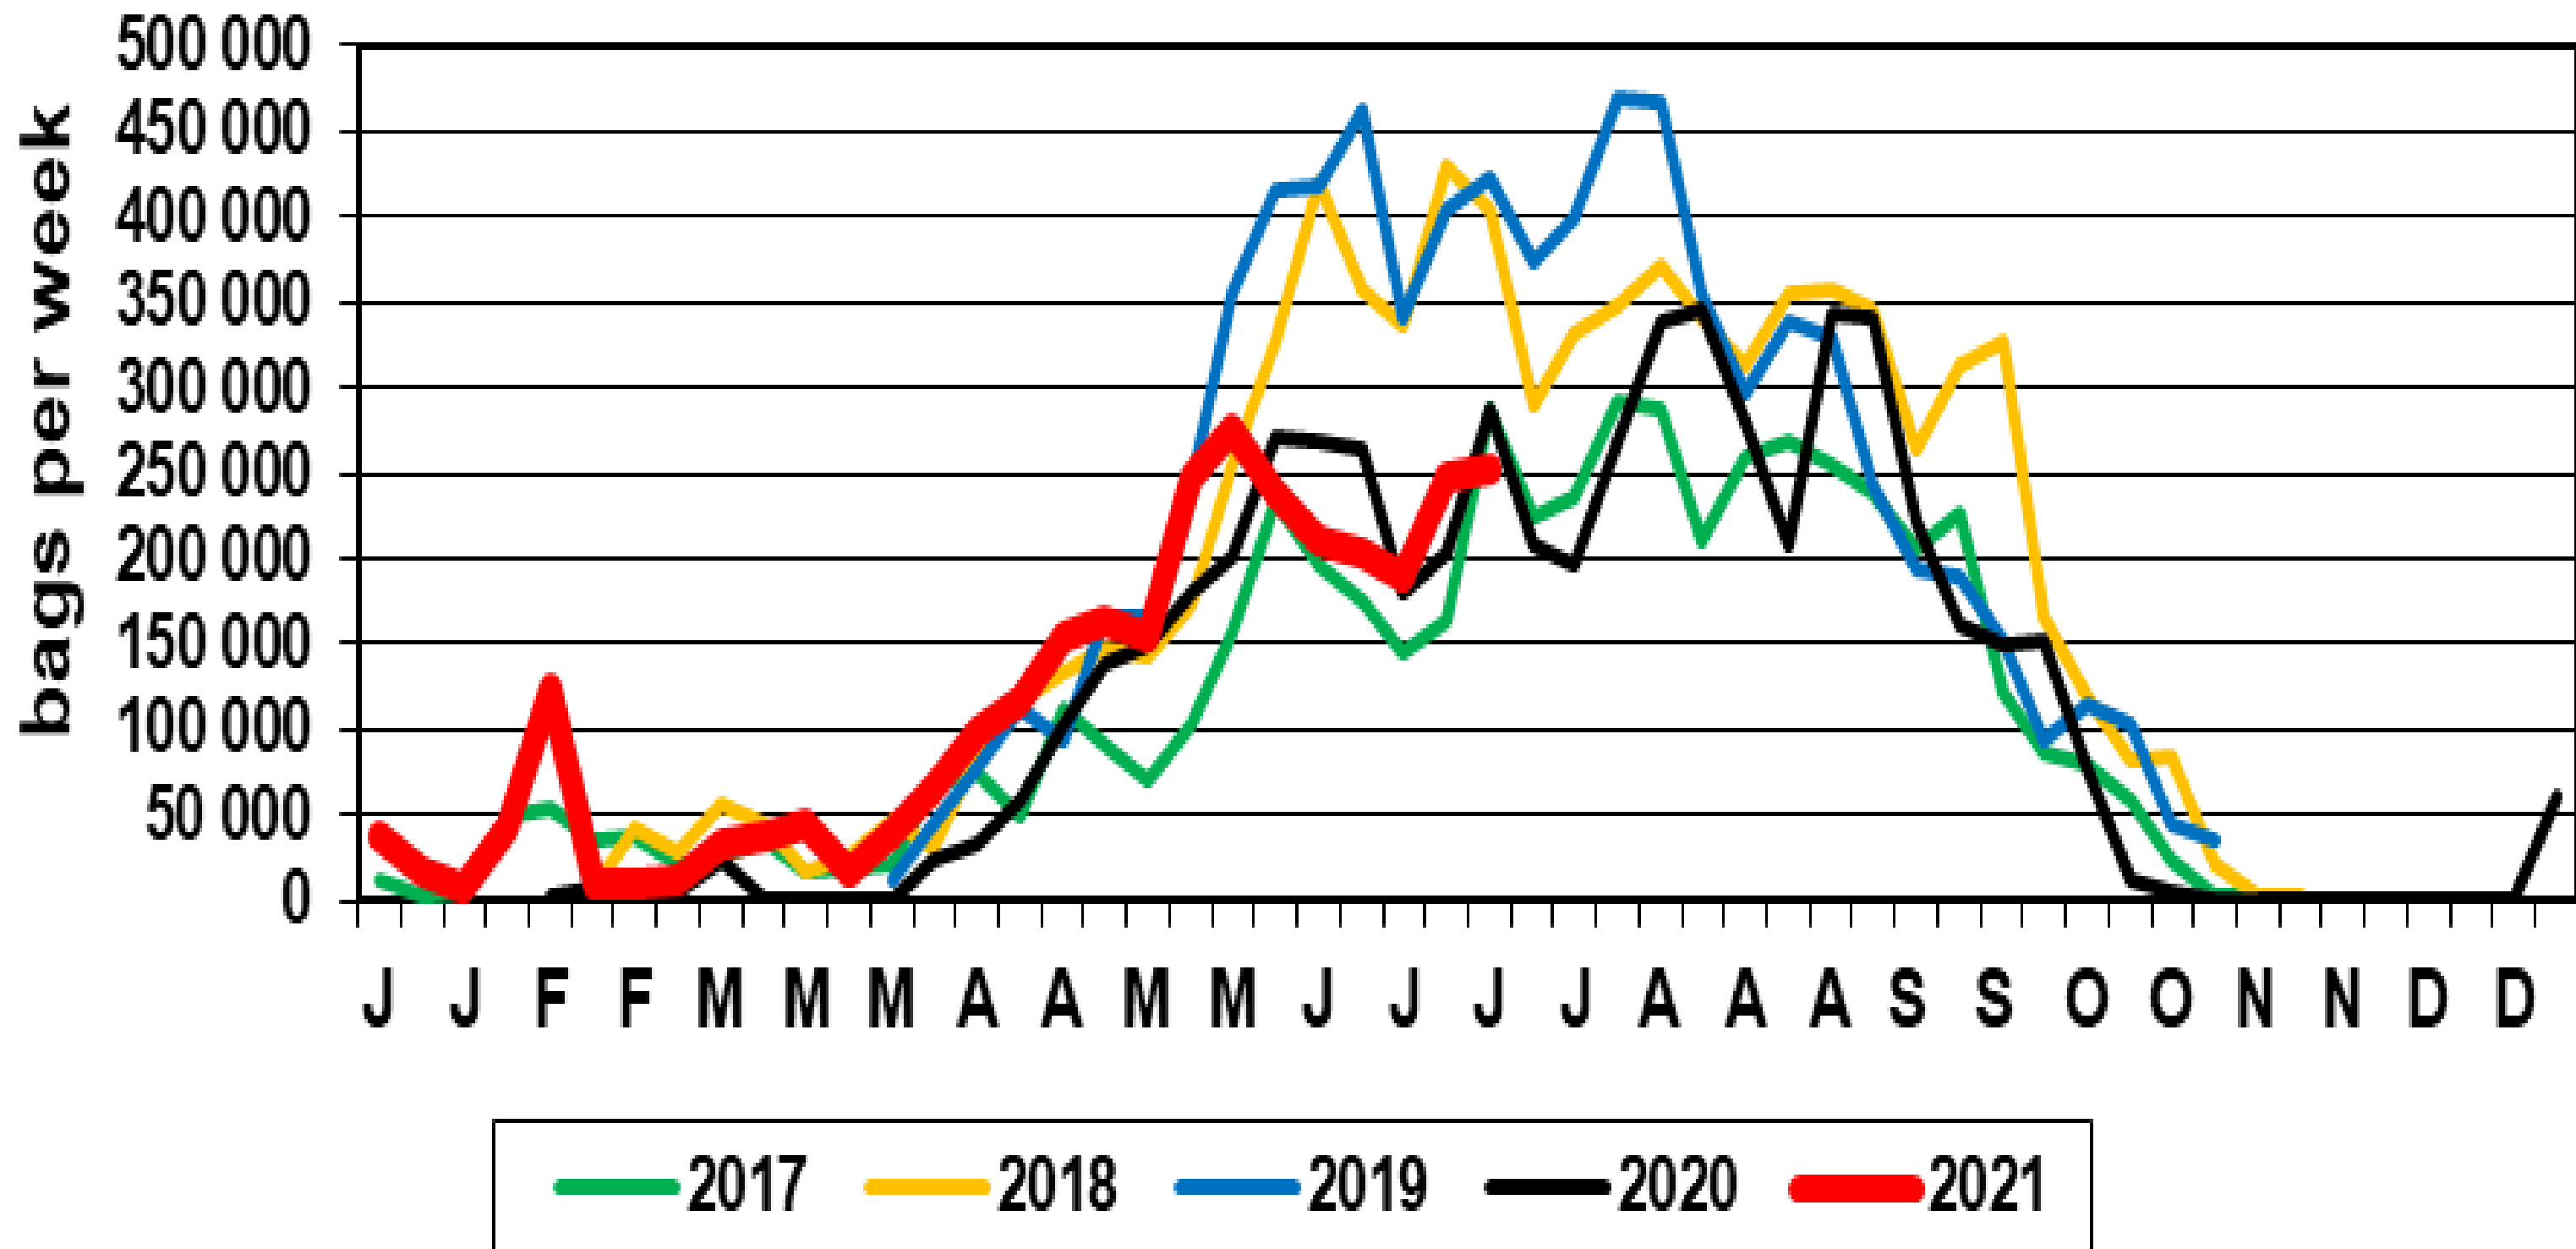

Northern Cape: bags per week sold on FPMs (all classes)

Sold 243 003 bags **more** than the **5-year average** of the first 27 weeks.