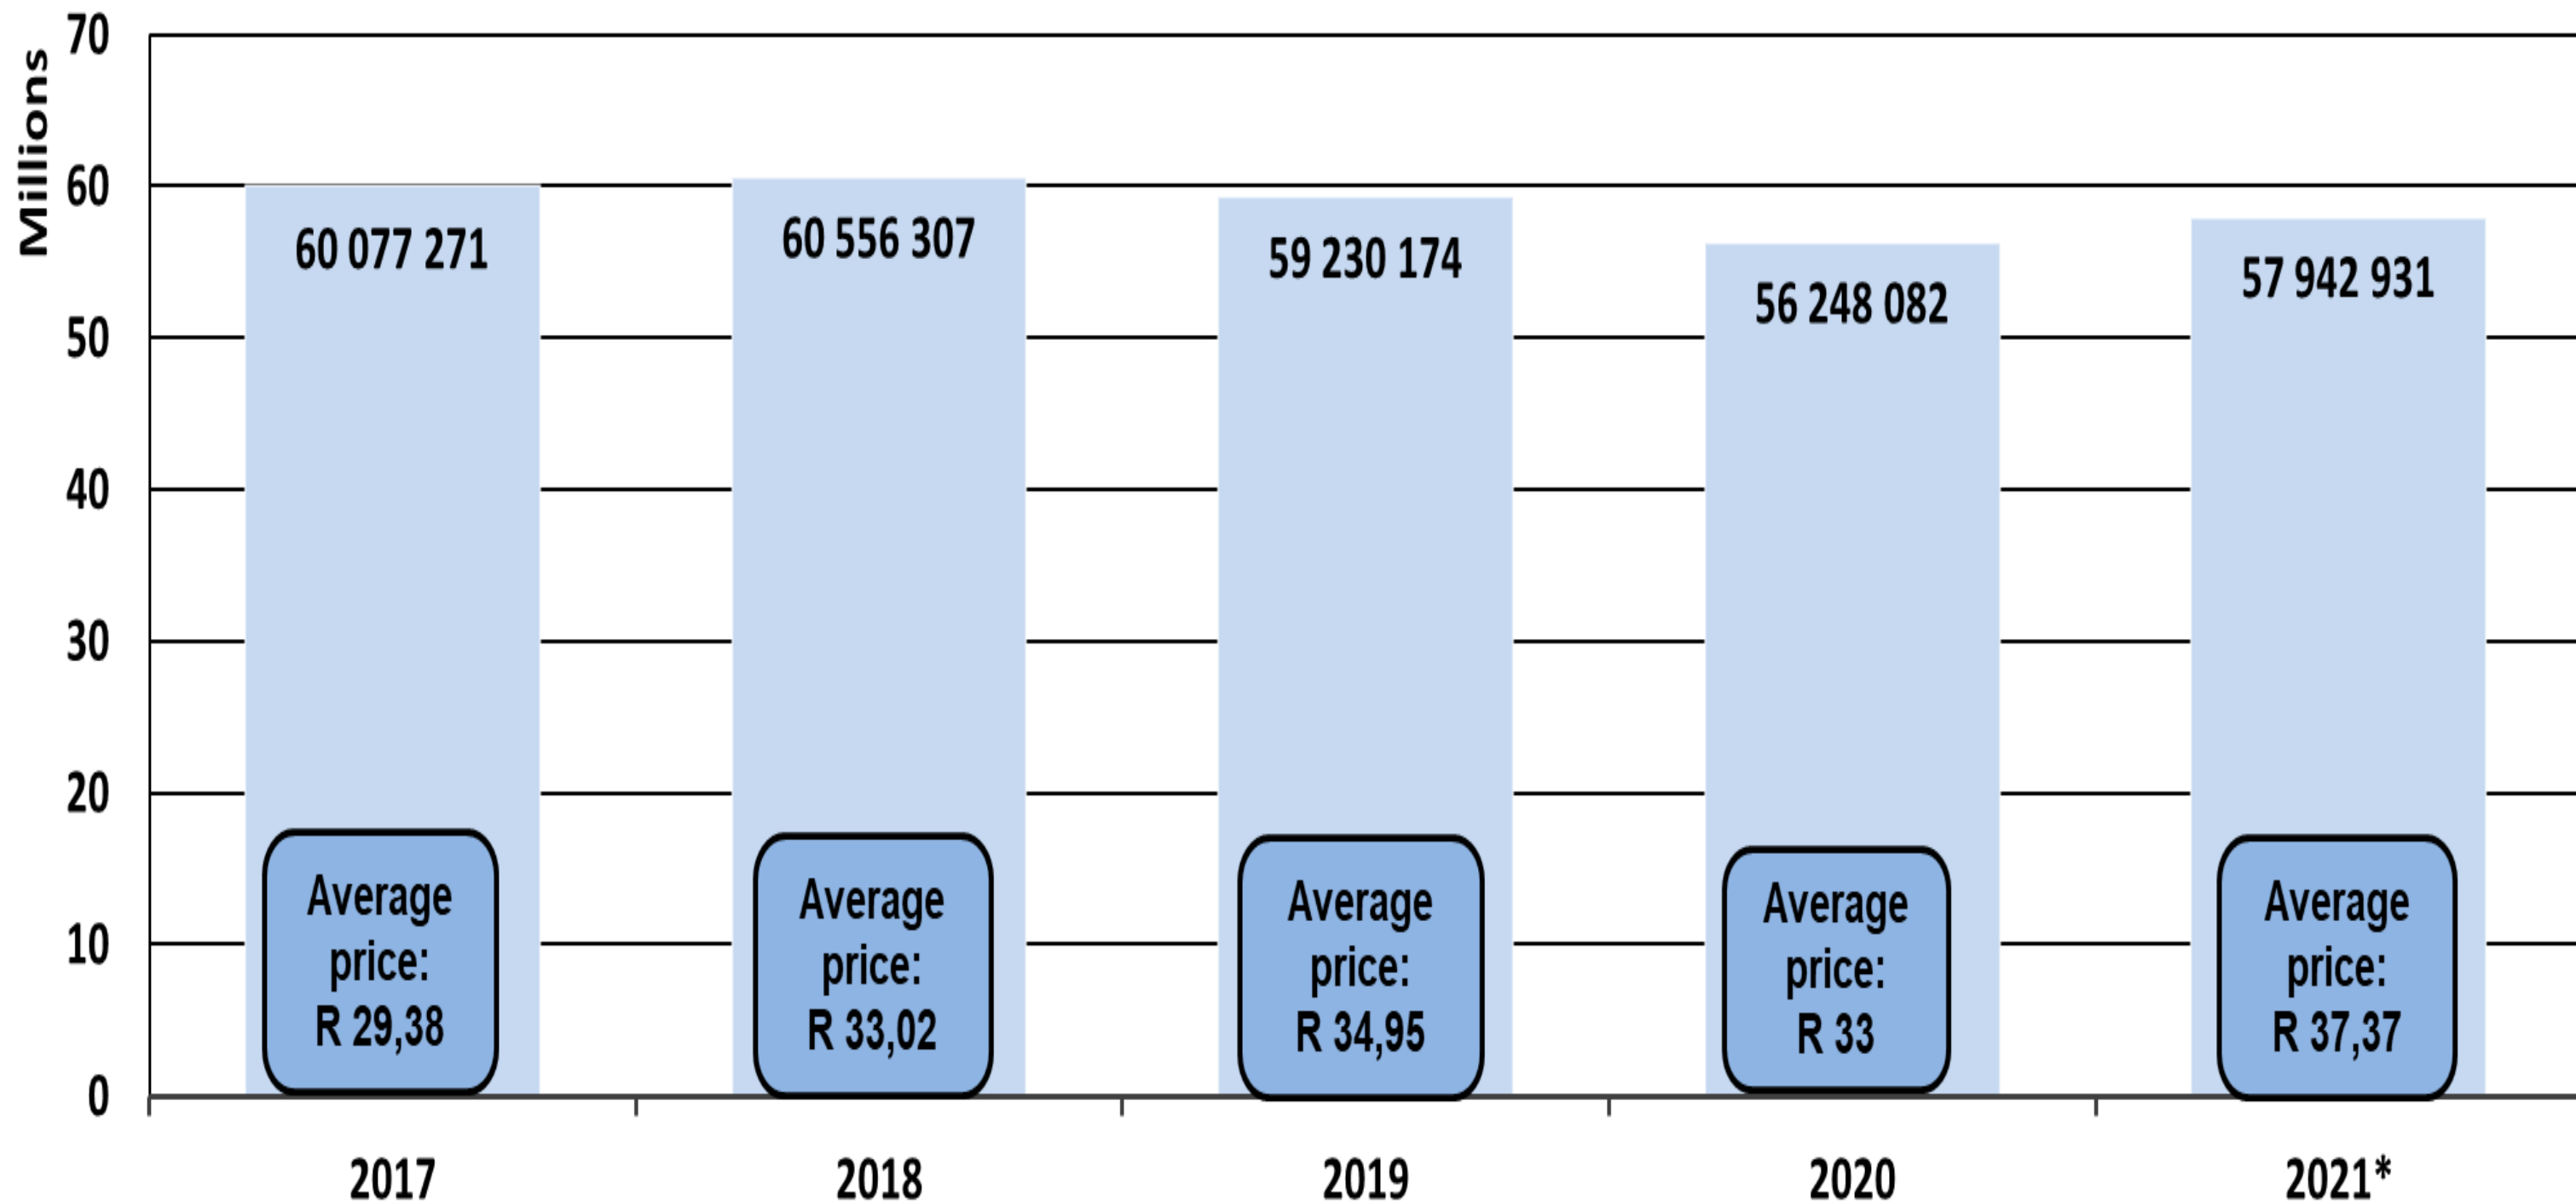

# Potato prices (**weekly**): Comparison

Weeklikse gemiddelde prys - alle markte & alle klasse /  
Average weekly price - all markets & all classes

Weekly price: 2.41 % **decrease** week on week

# Monthly sales volumes on markets: 2018, 2019, 2020 & 2021

From January till June 2021 about 1.69 million bags more were sold than a year ago

# Cumulative total number of 10 kg bags sold on markets:

First 27 weeks of each year

**Sold 1.10 million bags more than the 5-year average (2016 to 2020) of the first 27 weeks.**