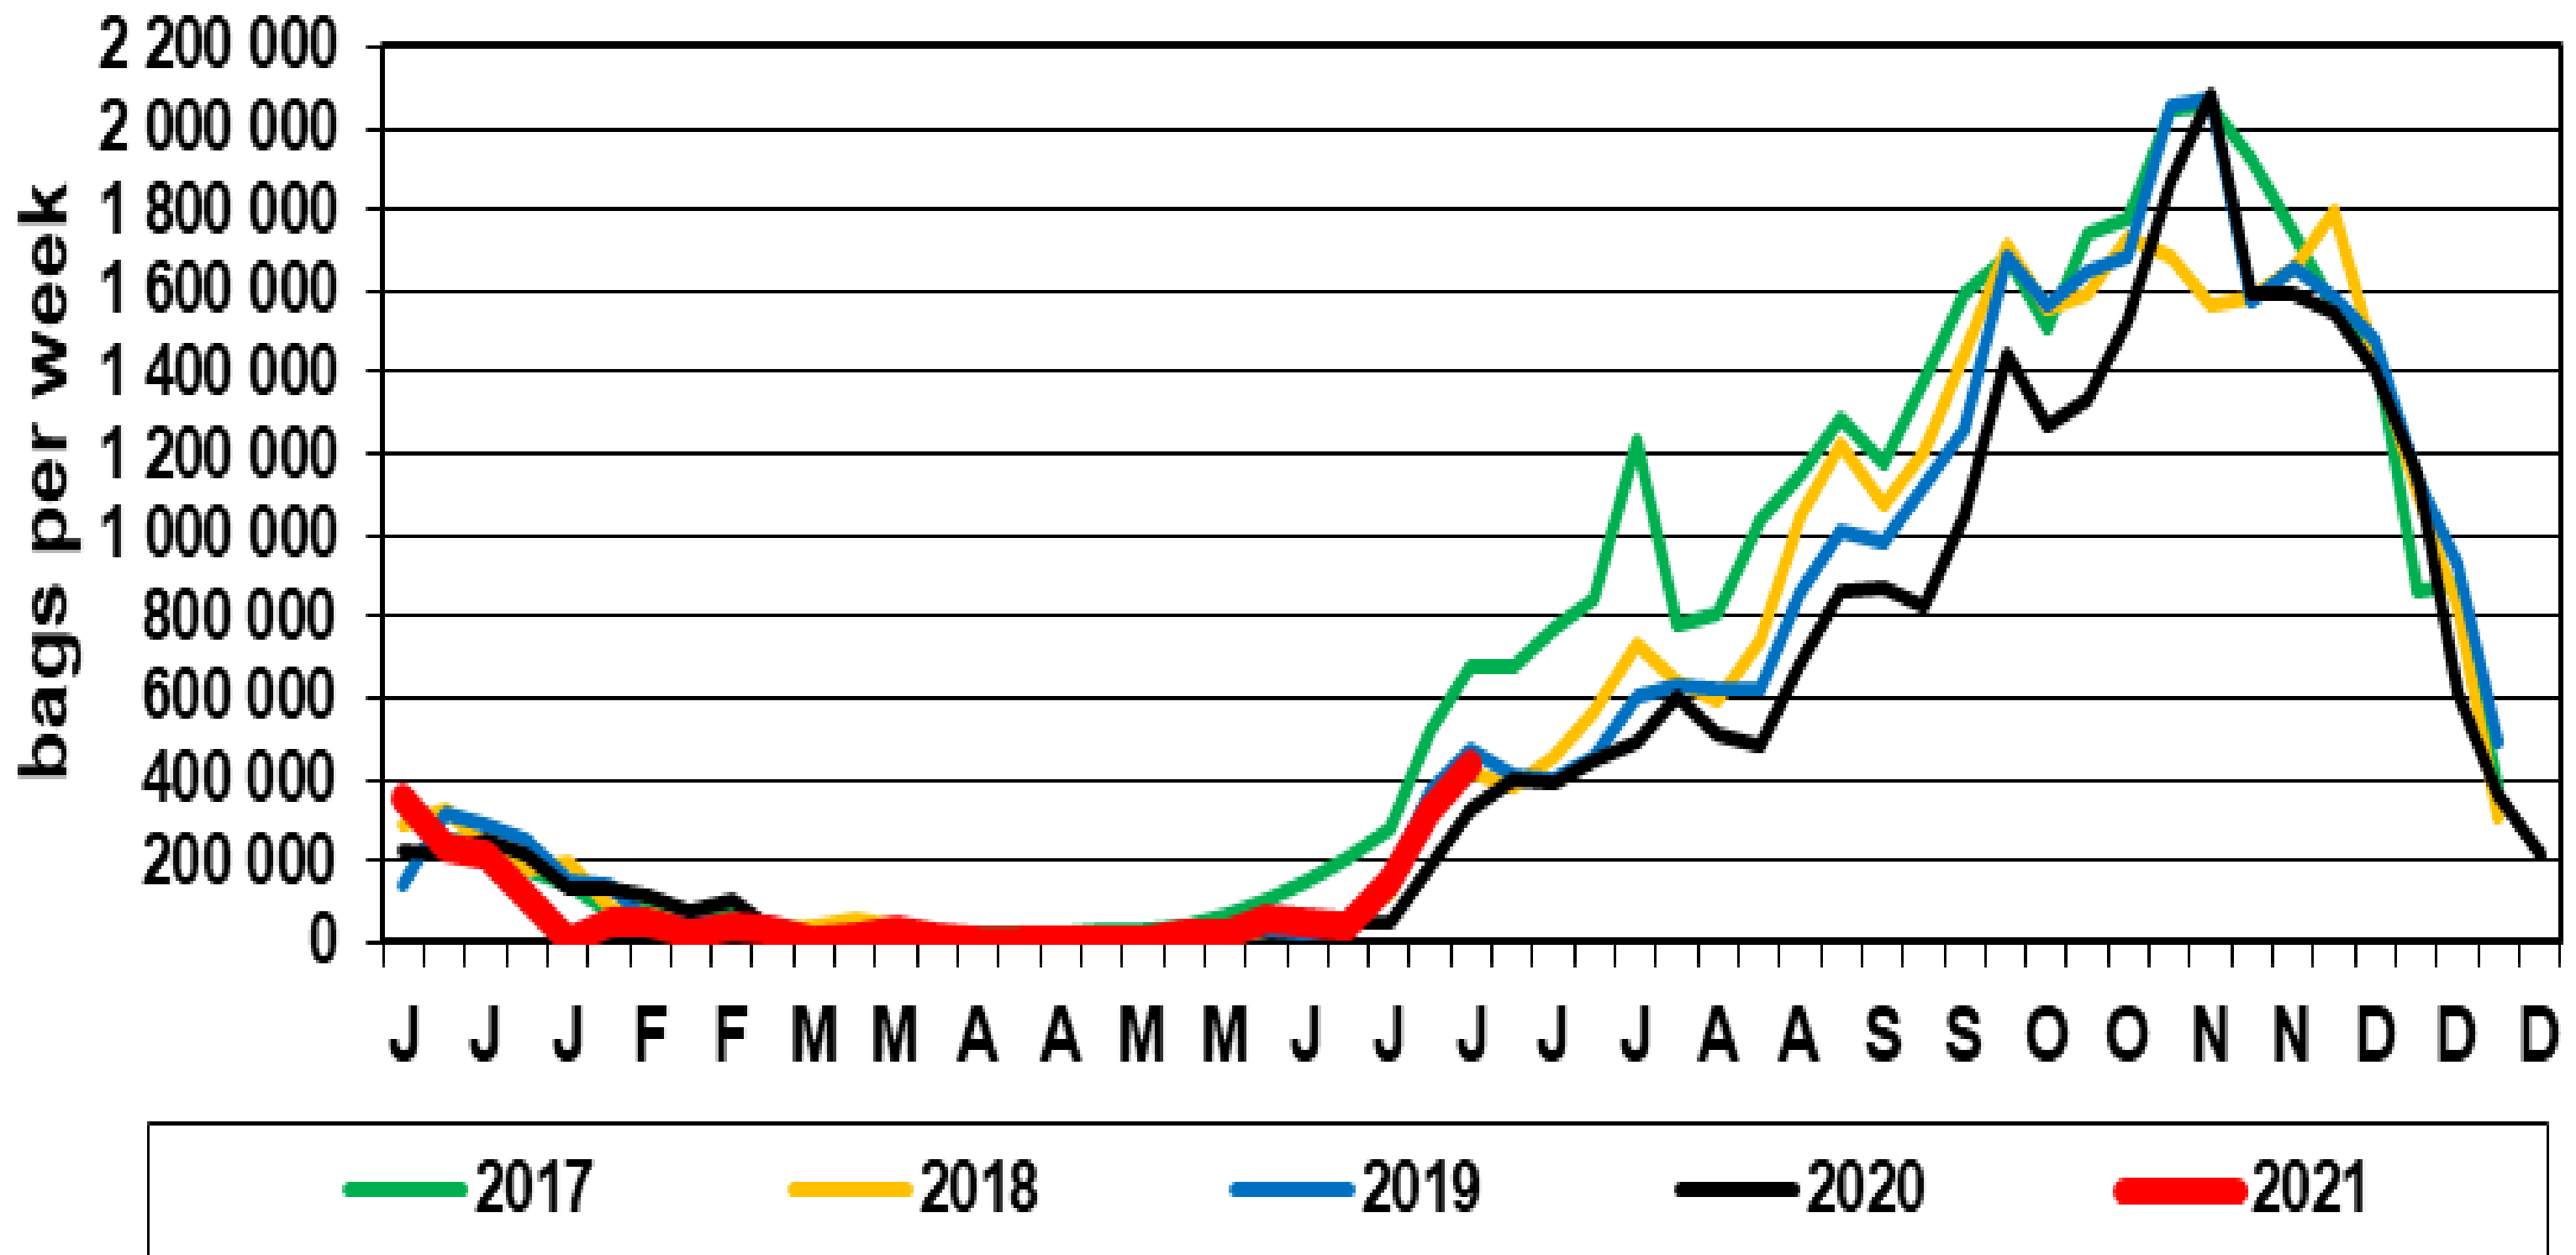

Limpopo: bags per week sold on FPMs (all classes)

Sold 672 044 bags **less** than the **5-year average** of the first 27 weeks.