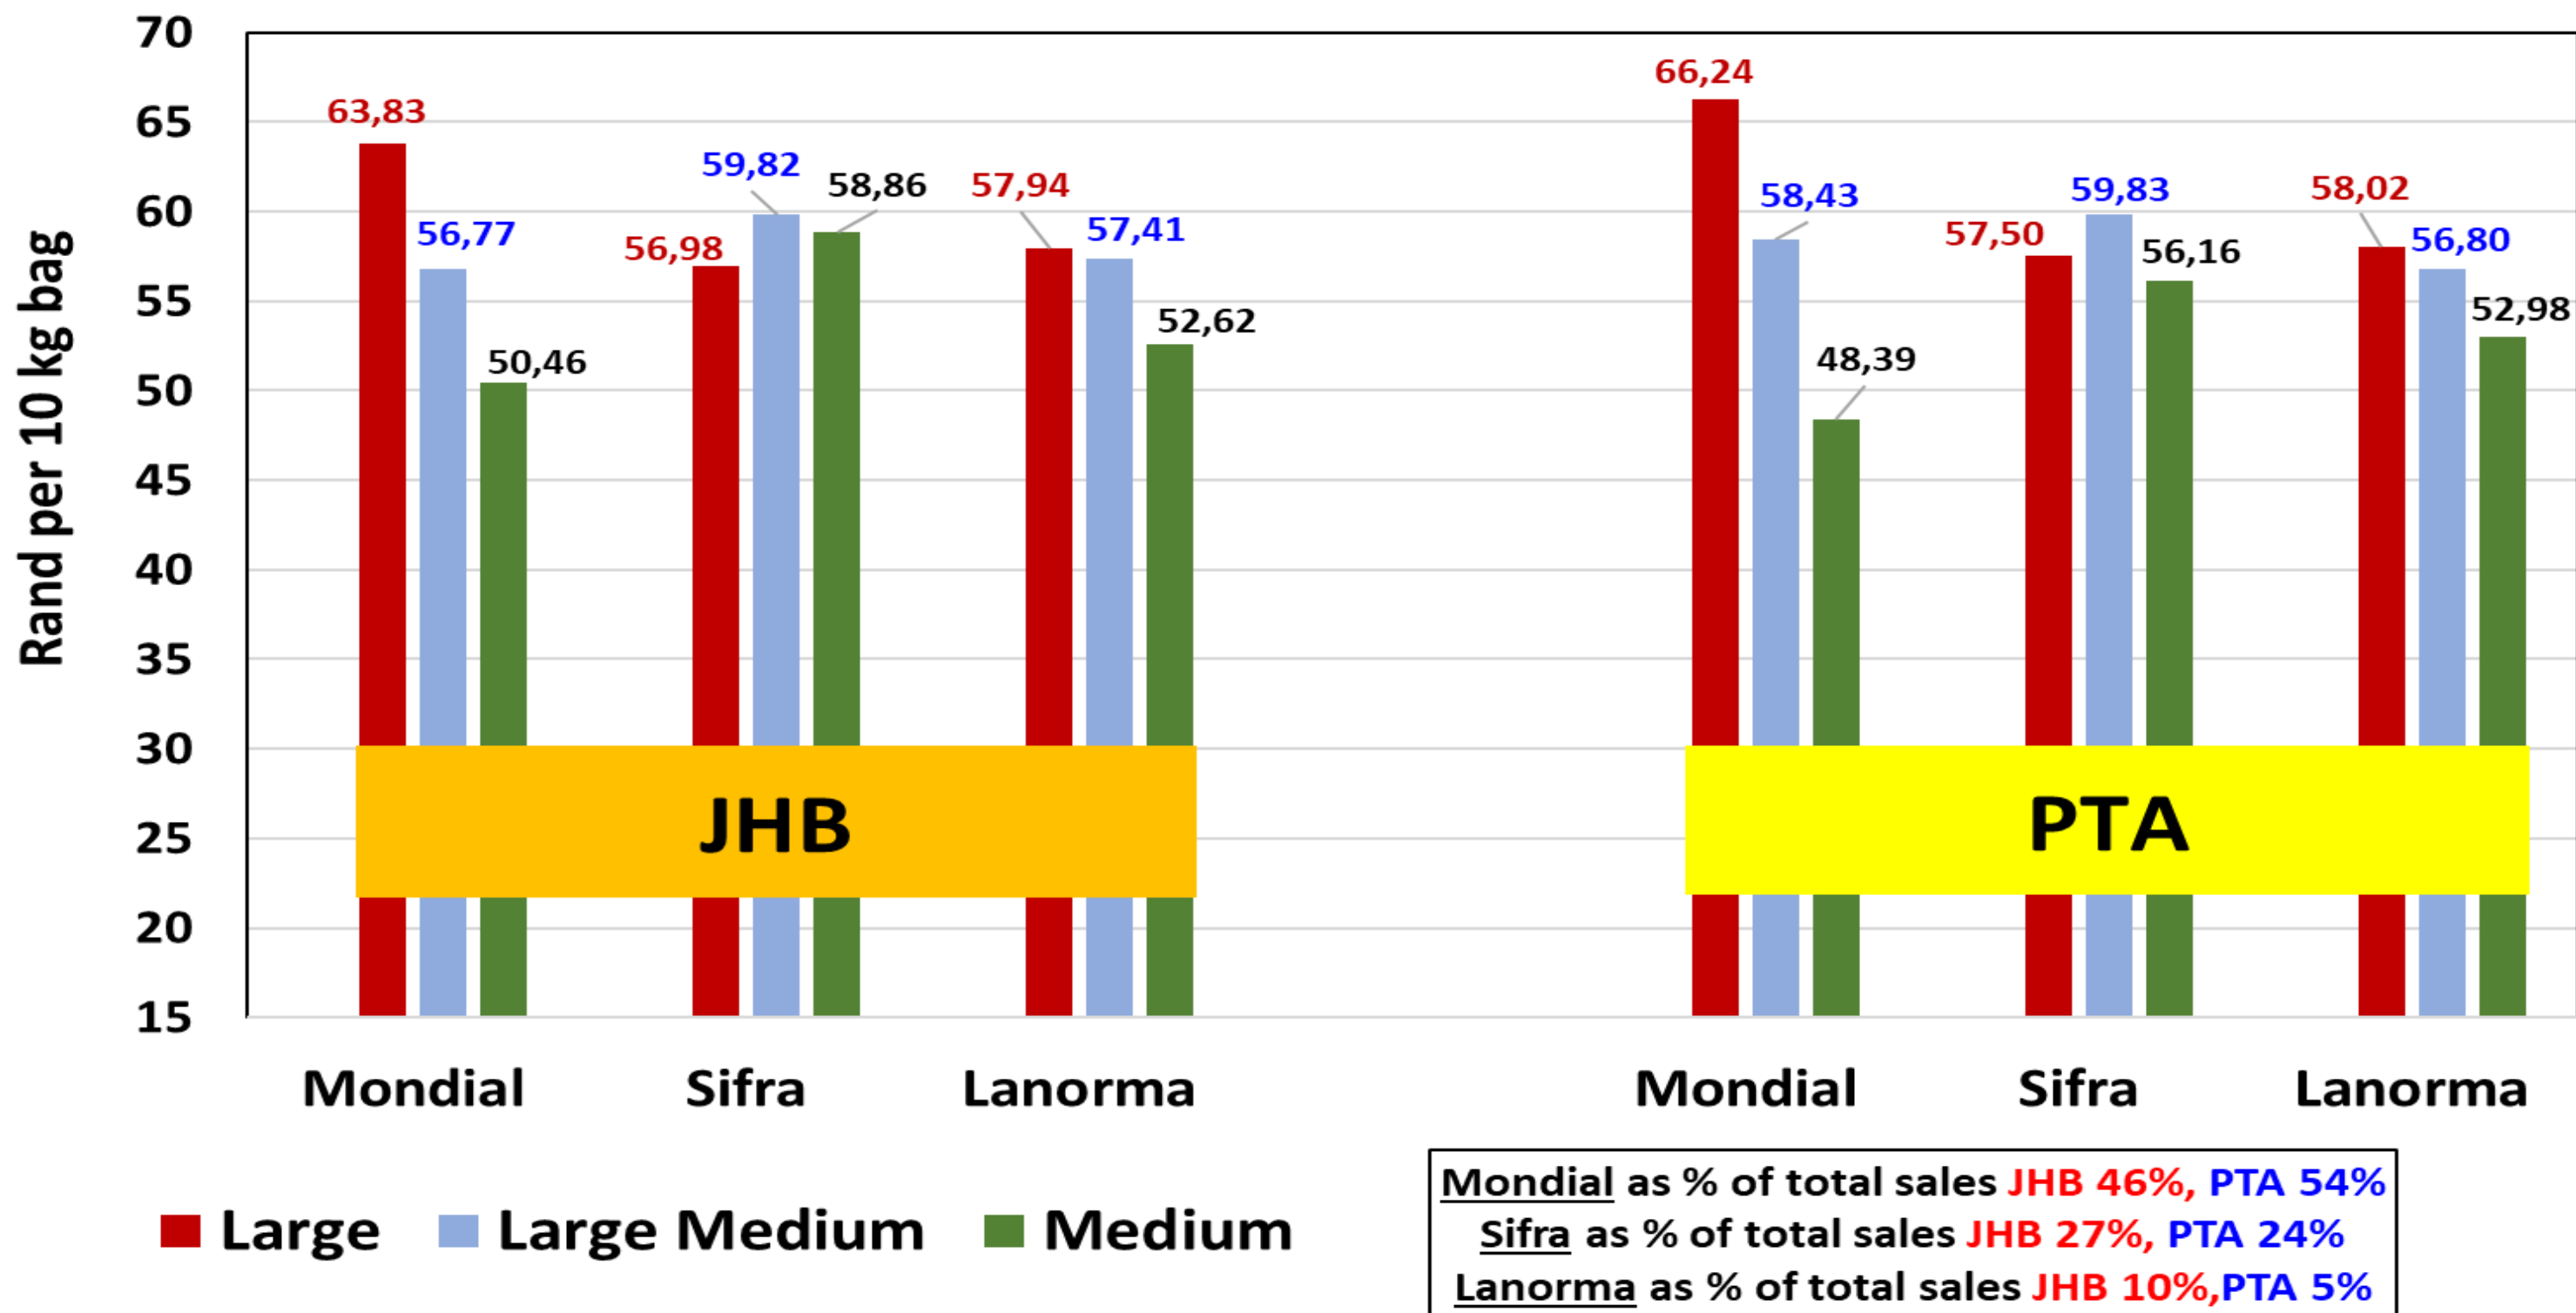

PTA & JHB market: Average Prices - Different Sizes for the week ending 09 July 2021 (only 10 kg bags)