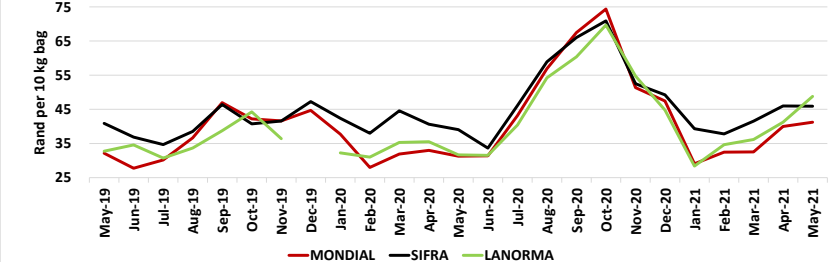

Cultivar prices for Joburg and Tshwane markets: May 2019 - May 2021

JHB market - Class 1 LARGE (R/10kg)

Tshwane market - Class 1 LARGE (R/10kg)

JHB market - Class 1 LARGE/MEDIUM (R/10kg)

Tshwane market - Class 1 LARGE/MEDIUM (R/10kg)

JHB market - Class 1 MEDIUM (R/10kg)

Tshwane market - Class 1 MEDIUM (R/10kg)

Cultivar prices for Durban and Cape Town markets: May 2019 - May 2021