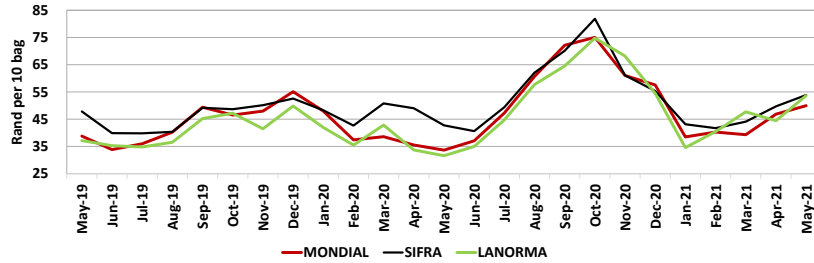

Cultivar prices for Joburg and Tshwane markets: May 2019 - May 2021

JHB market - Class 1 LARGE (R/10kg)

Tshwane market - Class 1 LARGE (R/10kg)

JHB market - Class 1 LARGE/MEDIUM (R/10kg)

Tshwane market - Class 1 LARGE/MEDIUM (R/10kg)

JHB market - Class 1 MEDIUM (R/10kg)

Tshwane market - Class 1 MEDIUM (R/10kg)

Cultivar prices for Durban and Cape Town markets: May 2019 - May 2021