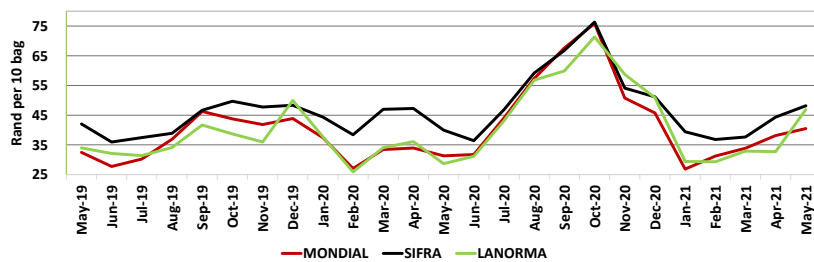

Cultivar prices for Joburg and Tshwane markets: May 2019 - May 2021

JHB market - Class 1 LARGE (R/10kg)

Tshwane market - Class 1 LARGE (R/10kg)

JHB market - Class 1 LARGE/MEDIUM (R/10kg)

Tshwane market - Class 1 LARGE/MEDIUM (R/10kg)

JHB market - Class 1 MEDIUM (R/10kg)

Tshwane market - Class 1 MEDIUM (R/10kg)

Cultivar prices for Durban and Cape Town markets: May 2019 - May 2021