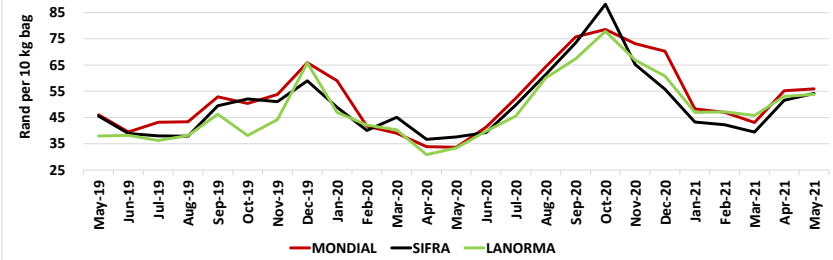

Cultivar prices for Joburg and Tshwane markets: May 2019 - May 2021

JHB market - Class 1 LARGE (R/10kg)

Tshwane market - Class 1 LARGE (R/10kg)

JHB market - Class 1 LARGE/MEDIUM (R/10kg)

Tshwane market - Class 1 LARGE/MEDIUM (R/10kg)

JHB market - Class 1 MEDIUM (R/10kg)

Tshwane market - Class 1 MEDIUM (R/10kg)

Cultivar prices for Durban and Cape Town markets: May 2019 - May 2021