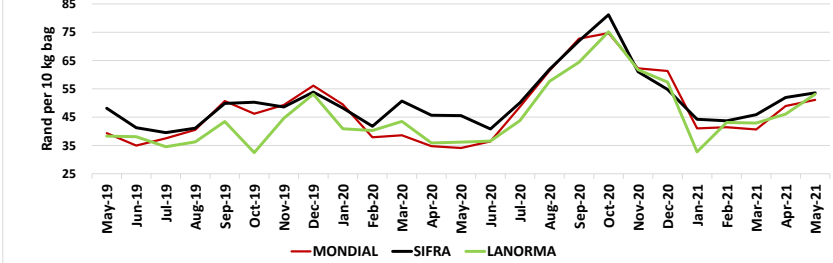

Cultivar prices for Joburg and Tshwane markets: May 2019 - May 2021

JHB market - Class 1 LARGE (R/10kg)

Tshwane market - Class 1 LARGE (R/10kg)

JHB market - Class 1 LARGE/MEDIUM (R/10kg)

Tshwane market - Class 1 LARGE/MEDIUM (R/10kg)

JHB market - Class 1 MEDIUM (R/10kg)

Tshwane market - Class 1 MEDIUM (R/10kg)

Cultivar prices for Durban and Cape Town markets: May 2019 - May 2021