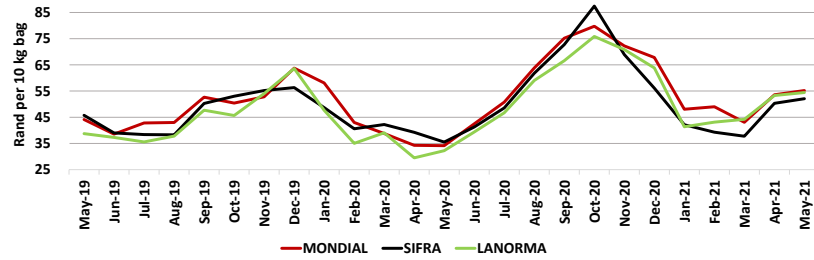

Cultivar prices for Joburg and Tshwane markets: May 2019 - May 2021

JHB market - Class 1 LARGE (R/10kg)

Tshwane market - Class 1 LARGE (R/10kg)

JHB market - Class 1 LARGE/MEDIUM (R/10kg)

Tshwane market - Class 1 LARGE/MEDIUM (R/10kg)

JHB market - Class 1 MEDIUM (R/10kg)

Tshwane market - Class 1 MEDIUM (R/10kg)

Cultivar prices for Durban and Cape Town markets: May 2019 - May 2021